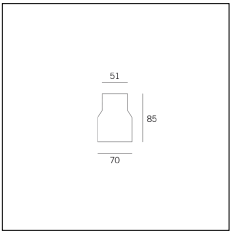

Article code	Name	Description
914.0012	MI/CH	Housing MicroInk - pvc