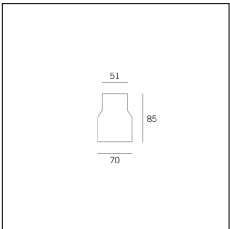

Article code	Name	Description
914.0012	MI/CH	Housing MicroInk - pvc