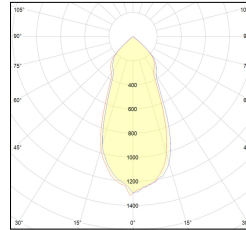

# MACROLUX

Article code

Article

Colour

131.0130.4

MAT/130-4

White (4)

Article code