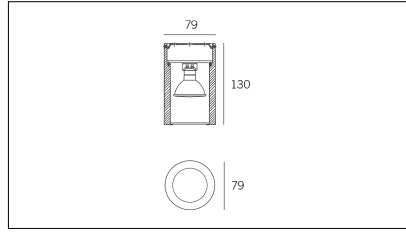

# MACROLUX

Article code

Article

Colour

131.0130.4

MAT/130-4

White (4)

Article code

Article

Colour

131.0130.14

MAT/130-14

Aluminium grey (14)