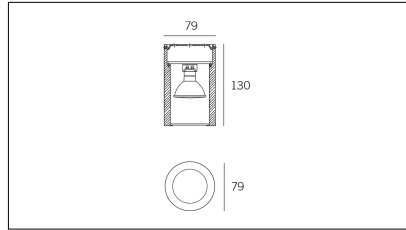

Article code

Article

Colour

131.0130.14

MAT/130-14

Aluminium grey (14)