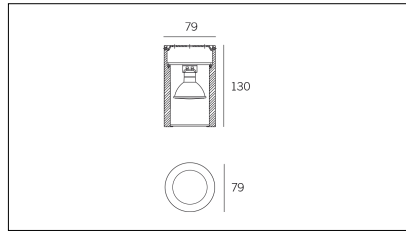

# MACROLUX

Article code

Article

Colour

131.0130.4

MAT/130-4

White (4)

Article code

Article

Colour

131.0130.14

MAT/130-14

Aluminium grey (14)