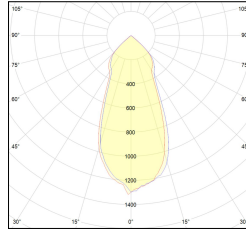

# MACROLUX

Article code

Article

Colour

131.0130.4

MAT/130-4

White (4)

Article code