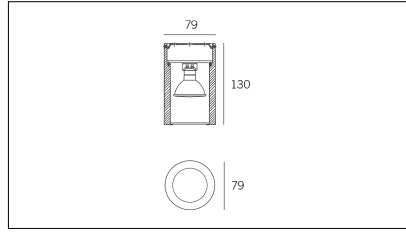

# MACROLUX

Article code  
131.0130.4

Article  
MAT/130-4

Colour  
White (4)

Article code  
131.0130.14

Article  
MAT/130-14

Colour  
Alluminium grey (14)