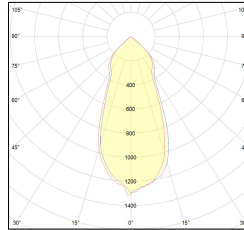

# MACROLUX

Article code  
131.0130.4

Article  
MAT/130-4

Colour  
White (4)

Article code  
131.0130.14

Article  
MAT/130-14

Colour  
Alluminium grey (14)