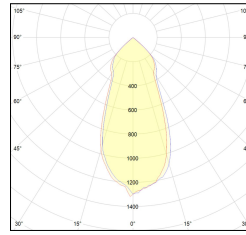

# MACROLUX

Article code

Article

Colour

131.0130.4

MAT/130-4

White (4)

Article code