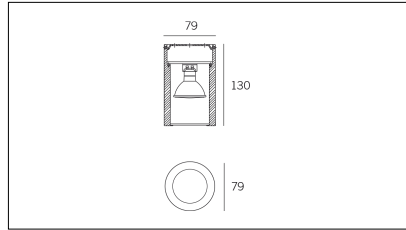

# MACROLUX

Article code  
131.0130.4

Article  
MAT/130-4

Colour  
White (4)

Article code  
131.0130.14

Article  
MAT/130-14

Colour  
Alluminium grey (14)