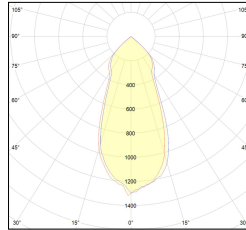

# MACROLUX

Article code

Article

Colour

131.0130.4

MAT/130-4

White (4)

Article code