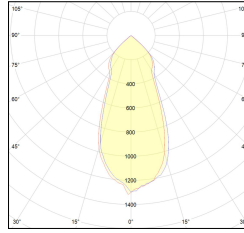

# MACROLUX

Article code  
131.0130.4

Article  
MAT/130-4

Colour  
White (4)

Article code  
131.0130.14

Article  
MAT/130-14

Colour  
Alluminium grey (14)