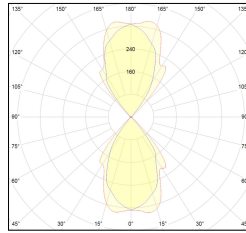

MACROLUX

Article code	Article	Colour	Watt (W)
1914.0050.4	SNAP28/IP54/FL-4	White (4)	18
1914.0051.4	SNAP51/IP54/FL-4	White (4)	36

Article code	Article	Colour	Watt (W)
1914.0050.8	SNAP28/IP54/FL-8	Black texture (8)	18
1914.0051.8	SNAP51/IP54/FL-8	Black texture (8)	36

Article code	Article	Colour	Watt (W)
1914.0050.14	SNAP28/IP54/FL-14	Aluminium grey (14)	18
1914.0051.14	SNAP51/IP54/FL-14	Aluminium grey (14)	36