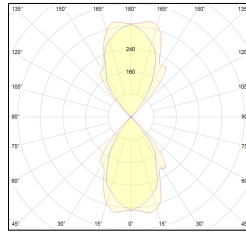

# MACROLUX

Article code	Article	Colour	Watt (W)
1914.0050.4	SNAP28/IP54/FL-4	White (4)	18
1914.0051.4	SNAP51/IP54/FL-4	White (4)	36

Article code	Article	Colour	Watt (W)
1914.0050.8	SNAP28/IP54/FL-8	Black texture (8)	18
1914.0051.8	SNAP51/IP54/FL-8	Black texture (8)	36

Article code	Article	Colour	Watt (W)
1914.0050.14	SNAP28/IP54/FL-14	Aluminium grey (14)	18
1914.0051.14	SNAP51/IP54/FL-14	Aluminium grey (14)	36