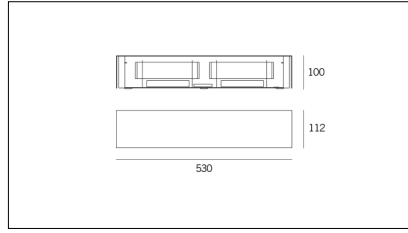

MACROLUX

Article code	Article	Colour	Watt (W)	Size (mm)
1914.0050.4	SNAP28/IP54/FL-4	White (4)	18	28

Article code	Article	Colour	Watt (W)	Size (mm)
1914.0050.8	SNAP28/IP54/FL-8	Black texture (8)	18	28

Article code	Article	Colour	Watt (W)	Size (mm)
1914.0050.14	SNAP28/IP54/FL-14	Aluminium grey (14)	18	28

Article code	Article	Colour	Watt (W)	Size (mm)
1914.0051.4	SNAP51/IP54/FL-4	White (4)	36	51

Article code	Article	Colour	Watt (W)	Size (mm)
1914.0051.8	SNAP51/IP54/FL-8	Black texture (8)	36	51

Article code	Article	Colour	Watt (W)	Size (mm)
1914.0051.14	SNAP51/IP54/FL-14	Aluminium grey (14)	36	51