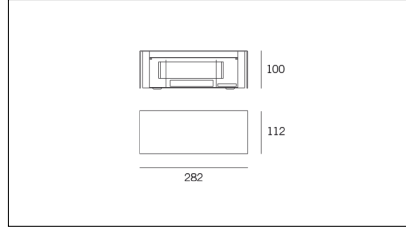

MACROLUX

Article code	Article	Colour	Watt (W)
1914.0050.4	SNAP28/IP54/FL-4	White (4)	18
1914.0051.4	SNAP51/IP54/FL-4	White (4)	36

Article code	Article	Colour	Watt (W)
1914.0050.8	SNAP28/IP54/FL-8	Black texture (8)	18
1914.0051.8	SNAP51/IP54/FL-8	Black texture (8)	36

Article code	Article	Colour	Watt (W)
1914.0050.14	SNAP28/IP54/FL-14	Aluminium grey (14)	18
1914.0051.14	SNAP51/IP54/FL-14	Aluminium grey (14)	36