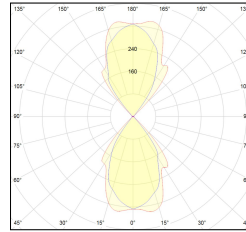

MACROLUX

Article code	Article	Colour	Watt (W)	Size (mm)
1914.0050.4	SNAP28/IP54/FL-4	White (4)	18	28

Article code	Article	Colour	Watt (W)	Size (mm)
1914.0050.8	SNAP28/IP54/FL-8	Black texture (8)	18	28

Article code	Article	Colour	Watt (W)	Size (mm)
1914.0050.14	SNAP28/IP54/FL-14	Aluminium grey (14)	18	28

Article code	Article	Colour	Watt (W)	Size (mm)
1914.0051.4	SNAP51/IP54/FL-4	White (4)	36	51

Article code	Article	Colour	Watt (W)	Size (mm)
1914.0051.8	SNAP51/IP54/FL-8	Black texture (8)	36	51

Article code	Article	Colour	Watt (W)	Size (mm)
1914.0051.14	SNAP51/IP54/FL-14	Aluminium grey (14)	36	51