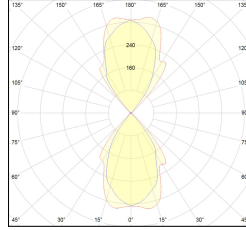

MACROLUX

Article code	Article	Colour	Watt (W)
1914.0050.4	SNAP28/IP54/FL-4	White (4)	18
1914.0051.4	SNAP51/IP54/FL-4	White (4)	36

Article code	Article	Colour	Watt (W)
1914.0050.8	SNAP28/IP54/FL-8	Black texture (8)	18
1914.0051.8	SNAP51/IP54/FL-8	Black texture (8)	36

Article code	Article	Colour	Watt (W)
1914.0050.14	SNAP28/IP54/FL-14	Aluminium grey (14)	18
1914.0051.14	SNAP51/IP54/FL-14	Aluminium grey (14)	36