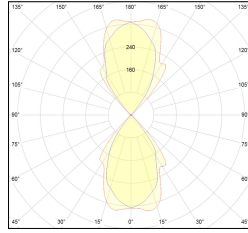

MACROLUX

Article code	Article	Colour	Watt (W)	Size (mm)
1914.0050.4	SNAP28/IP54/FL-4	White (4)	18	28

Article code	Article	Colour	Watt (W)	Size (mm)
1914.0050.8	SNAP28/IP54/FL-8	Black texture (8)	18	28

Article code	Article	Colour	Watt (W)	Size (mm)
1914.0050.14	SNAP28/IP54/FL-14	Aluminium grey (14)	18	28

Article code	Article	Colour	Watt (W)	Size (mm)
1914.0051.4	SNAP51/IP54/FL-4	White (4)	36	51

Article code	Article	Colour	Watt (W)	Size (mm)
1914.0051.8	SNAP51/IP54/FL-8	Black texture (8)	36	51

Article code	Article	Colour	Watt (W)	Size (mm)
1914.0051.14	SNAP51/IP54/FL-14	Aluminium grey (14)	36	51