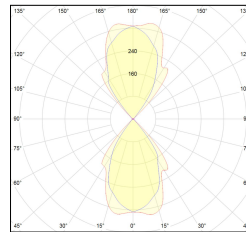

MACROLUX

Article code	Article	Colour	Watt (W)	Size (mm)
1914.0050.4	SNAP28/IP54/FL-4	White (4)	18	28

Article code	Article	Colour	Watt (W)	Size (mm)
1914.0050.8	SNAP28/IP54/FL-8	Black texture (8)	18	28

Article code	Article	Colour	Watt (W)	Size (mm)
1914.0050.14	SNAP28/IP54/FL-14	Aluminium grey (14)	18	28

Article code	Article	Colour	Watt (W)	Size (mm)
1914.0051.4	SNAP51/IP54/FL-4	White (4)	36	51

Article code	Article	Colour	Watt (W)	Size (mm)
1914.0051.8	SNAP51/IP54/FL-8	Black texture (8)	36	51

Article code	Article	Colour	Watt (W)	Size (mm)
1914.0051.14	SNAP51/IP54/FL-14	Aluminium grey (14)	36	51