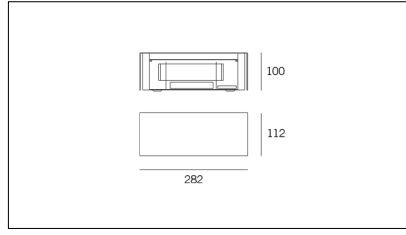

MACROLUX

Article code	Article	Colour	Watt (W)
1914.0050.4	SNAP28/IP54/FL-4	White (4)	18
1914.0051.4	SNAP51/IP54/FL-4	White (4)	36

Article code	Article	Colour	Watt (W)
1914.0050.8	SNAP28/IP54/FL-8	Black texture (8)	18
1914.0051.8	SNAP51/IP54/FL-8	Black texture (8)	36

Article code	Article	Colour	Watt (W)
1914.0050.14	SNAP28/IP54/FL-14	Aluminium grey (14)	18
1914.0051.14	SNAP51/IP54/FL-14	Aluminium grey (14)	36