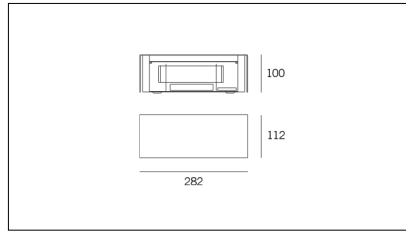

# MACROLUX

Article code	Article	Colour	Watt (W)
1914.0050.4	SNAP28/IP54/FL-4	White (4)	18
1914.0051.4	SNAP51/IP54/FL-4	White (4)	36

Article code	Article	Colour	Watt (W)
1914.0050.8	SNAP28/IP54/FL-8	Black texture (8)	18
1914.0051.8	SNAP51/IP54/FL-8	Black texture (8)	36

Article code	Article	Colour	Watt (W)
1914.0050.14	SNAP28/IP54/FL-14	Aluminium grey (14)	18
1914.0051.14	SNAP51/IP54/FL-14	Aluminium grey (14)	36