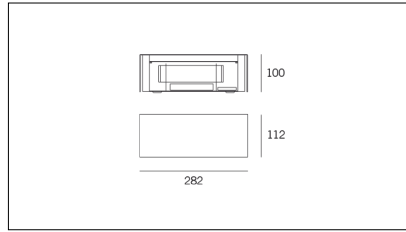

MACROLUX

Article code	Article	Colour	Watt (W)	Size (mm)
1914.0050.4	SNAP28/IP54/FL-4	White (4)	18	28

Article code	Article	Colour	Watt (W)	Size (mm)
1914.0050.8	SNAP28/IP54/FL-8	Black texture (8)	18	28

Article code	Article	Colour	Watt (W)	Size (mm)
1914.0050.14	SNAP28/IP54/FL-14	Aluminium grey (14)	18	28

Article code	Article	Colour	Watt (W)	Size (mm)
1914.0051.4	SNAP51/IP54/FL-4	White (4)	36	51

Article code	Article	Colour	Watt (W)	Size (mm)
1914.0051.8	SNAP51/IP54/FL-8	Black texture (8)	36	51

Article code	Article	Colour	Watt (W)	Size (mm)
1914.0051.14	SNAP51/IP54/FL-14	Aluminium grey (14)	36	51