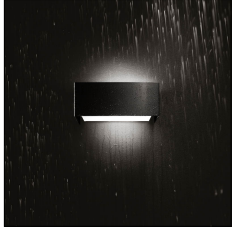

# MACROLUX

Article code	Article	Colour	Watt (W)
1914.0050.4	SNAP28/IP54/FL-4	White (4)	18
1914.0051.4	SNAP51/IP54/FL-4	White (4)	36

Article code	Article	Colour	Watt (W)
1914.0050.8	SNAP28/IP54/FL-8	Black texture (8)	18
1914.0051.8	SNAP51/IP54/FL-8	Black texture (8)	36

Article code	Article	Colour	Watt (W)
1914.0050.14	SNAP28/IP54/FL-14	Aluminium grey (14)	18
1914.0051.14	SNAP51/IP54/FL-14	Aluminium grey (14)	36