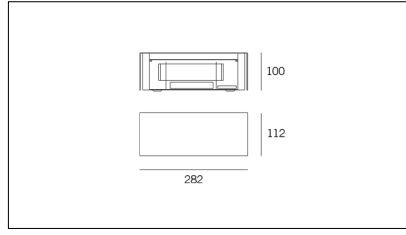

MACROLUX

Article code	Article	Colour	Watt (W)	Size (mm)
1914.0050.4	SNAP28/IP54/FL-4	White (4)	18	28

Article code	Article	Colour	Watt (W)	Size (mm)
1914.0050.8	SNAP28/IP54/FL-8	Black texture (8)	18	28

Article code	Article	Colour	Watt (W)	Size (mm)
1914.0050.14	SNAP28/IP54/FL-14	Aluminium grey (14)	18	28

Article code	Article	Colour	Watt (W)	Size (mm)
1914.0051.4	SNAP51/IP54/FL-4	White (4)	36	51

Article code	Article	Colour	Watt (W)	Size (mm)
1914.0051.8	SNAP51/IP54/FL-8	Black texture (8)	36	51

Article code	Article	Colour	Watt (W)	Size (mm)
1914.0051.14	SNAP51/IP54/FL-14	Aluminium grey (14)	36	51