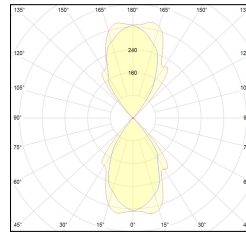

MACROLUX

Article code	Article	Colour	Watt (W)	Size (mm)
1914.0050.4	SNAP28/IP54/FL-4	White (4)	18	28

Article code	Article	Colour	Watt (W)	Size (mm)
1914.0050.8	SNAP28/IP54/FL-8	Black texture (8)	18	28

Article code	Article	Colour	Watt (W)	Size (mm)
1914.0050.14	SNAP28/IP54/FL-14	Aluminium grey (14)	18	28

Article code	Article	Colour	Watt (W)	Size (mm)
1914.0051.4	SNAP51/IP54/FL-4	White (4)	36	51

Article code	Article	Colour	Watt (W)	Size (mm)
1914.0051.8	SNAP51/IP54/FL-8	Black texture (8)	36	51

Article code	Article	Colour	Watt (W)	Size (mm)
1914.0051.14	SNAP51/IP54/FL-14	Aluminium grey (14)	36	51