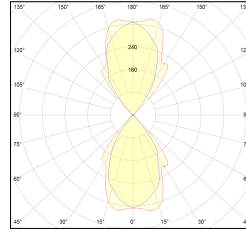

MACROLUX

Article code	Article	Colour	Watt (W)	Size (mm)
1914.0050.4	SNAP28/IP54/FL-4	White (4)	18	28

Article code	Article	Colour	Watt (W)	Size (mm)
1914.0050.8	SNAP28/IP54/FL-8	Black texture (8)	18	28

Article code	Article	Colour	Watt (W)	Size (mm)
1914.0050.14	SNAP28/IP54/FL-14	Aluminium grey (14)	18	28

Article code	Article	Colour	Watt (W)	Size (mm)
1914.0051.4	SNAP51/IP54/FL-4	White (4)	36	51

Article code	Article	Colour	Watt (W)	Size (mm)
1914.0051.8	SNAP51/IP54/FL-8	Black texture (8)	36	51

Article code	Article	Colour	Watt (W)	Size (mm)
1914.0051.14	SNAP51/IP54/FL-14	Aluminium grey (14)	36	51