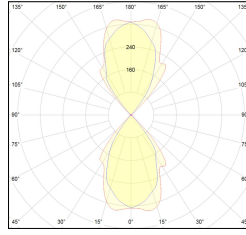

MACROLUX

Article code	Article	Colour	Watt (W)
1914.0050.4	SNAP28/IP54/FL-4	White (4)	18
1914.0051.4	SNAP51/IP54/FL-4	White (4)	36

Article code	Article	Colour	Watt (W)
1914.0050.8	SNAP28/IP54/FL-8	Black texture (8)	18
1914.0051.8	SNAP51/IP54/FL-8	Black texture (8)	36

Article code	Article	Colour	Watt (W)
1914.0050.14	SNAP28/IP54/FL-14	Aluminium grey (14)	18
1914.0051.14	SNAP51/IP54/FL-14	Aluminium grey (14)	36