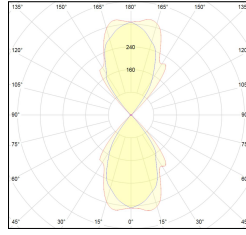

# MACROLUX

Article code	Article	Colour	Watt (W)
1914.0050.4	SNAP28/IP54/FL-4	White (4)	18
1914.0051.4	SNAP51/IP54/FL-4	White (4)	36

Article code	Article	Colour	Watt (W)
1914.0050.8	SNAP28/IP54/FL-8	Black texture (8)	18
1914.0051.8	SNAP51/IP54/FL-8	Black texture (8)	36

Article code	Article	Colour	Watt (W)
1914.0050.14	SNAP28/IP54/FL-14	Aluminium grey (14)	18
1914.0051.14	SNAP51/IP54/FL-14	Aluminium grey (14)	36