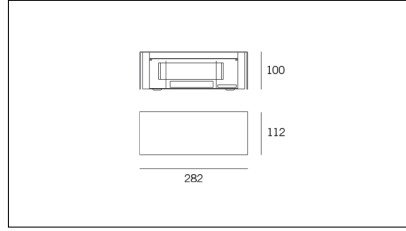

MACROLUX

Article code	Article	Colour	Watt (W)	Size (mm)
1914.0050.4	SNAP28/IP54/FL-4	White (4)	18	28

Article code	Article	Colour	Watt (W)	Size (mm)
1914.0050.8	SNAP28/IP54/FL-8	Black texture (8)	18	28

Article code	Article	Colour	Watt (W)	Size (mm)
1914.0050.14	SNAP28/IP54/FL-14	Aluminium grey (14)	18	28

Article code	Article	Colour	Watt (W)	Size (mm)
1914.0051.4	SNAP51/IP54/FL-4	White (4)	36	51

Article code	Article	Colour	Watt (W)	Size (mm)
1914.0051.8	SNAP51/IP54/FL-8	Black texture (8)	36	51

Article code	Article	Colour	Watt (W)	Size (mm)
1914.0051.14	SNAP51/IP54/FL-14	Aluminium grey (14)	36	51