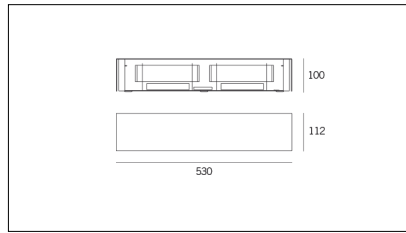

MACROLUX

Article code	Article	Colour	Watt (W)	Size (mm)
1914.0050.4	SNAP28/IP54/FL-4	White (4)	18	28

Article code	Article	Colour	Watt (W)	Size (mm)
1914.0050.8	SNAP28/IP54/FL-8	Black texture (8)	18	28

Article code	Article	Colour	Watt (W)	Size (mm)
1914.0050.14	SNAP28/IP54/FL-14	Aluminium grey (14)	18	28

Article code	Article	Colour	Watt (W)	Size (mm)
1914.0051.4	SNAP51/IP54/FL-4	White (4)	36	51

Article code	Article	Colour	Watt (W)	Size (mm)
1914.0051.8	SNAP51/IP54/FL-8	Black texture (8)	36	51

Article code	Article	Colour	Watt (W)	Size (mm)
1914.0051.14	SNAP51/IP54/FL-14	Aluminium grey (14)	36	51