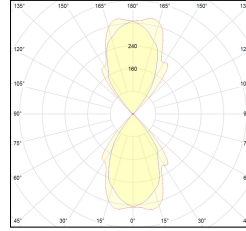

MACROLUX

Article code	Article	Colour	Watt (W)	Size (mm)
1914.0050.4	SNAP28/IP54/FL-4	White (4)	18	28

Article code	Article	Colour	Watt (W)	Size (mm)
1914.0050.8	SNAP28/IP54/FL-8	Black texture (8)	18	28

Article code	Article	Colour	Watt (W)	Size (mm)
1914.0050.14	SNAP28/IP54/FL-14	Aluminium grey (14)	18	28

Article code	Article	Colour	Watt (W)	Size (mm)
1914.0051.4	SNAP51/IP54/FL-4	White (4)	36	51

Article code	Article	Colour	Watt (W)	Size (mm)
1914.0051.8	SNAP51/IP54/FL-8	Black texture (8)	36	51

Article code	Article	Colour	Watt (W)	Size (mm)
1914.0051.14	SNAP51/IP54/FL-14	Aluminium grey (14)	36	51