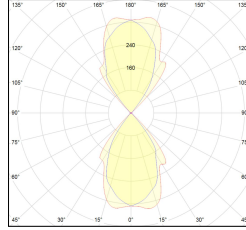

# MACROLUX

Article code	Article	Colour	Watt (W)
1914.0050.4	SNAP28/IP54/FL-4	White (4)	18
1914.0051.4	SNAP51/IP54/FL-4	White (4)	36

Article code	Article	Colour	Watt (W)
1914.0050.8	SNAP28/IP54/FL-8	Black texture (8)	18
1914.0051.8	SNAP51/IP54/FL-8	Black texture (8)	36

Article code	Article	Colour	Watt (W)
1914.0050.14	SNAP28/IP54/FL-14	Aluminium grey (14)	18
1914.0051.14	SNAP51/IP54/FL-14	Aluminium grey (14)	36