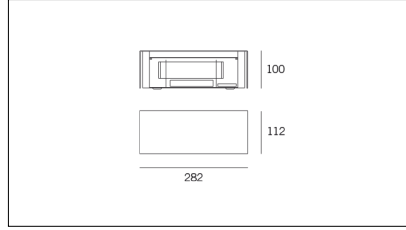

# MACROLUX

Article code	Article	Colour	Watt (W)
1914.0050.4	SNAP28/IP54/FL-4	White (4)	18
1914.0051.4	SNAP51/IP54/FL-4	White (4)	36

Article code	Article	Colour	Watt (W)
1914.0050.8	SNAP28/IP54/FL-8	Black texture (8)	18
1914.0051.8	SNAP51/IP54/FL-8	Black texture (8)	36

Article code	Article	Colour	Watt (W)
1914.0050.14	SNAP28/IP54/FL-14	Aluminium grey (14)	18
1914.0051.14	SNAP51/IP54/FL-14	Aluminium grey (14)	36