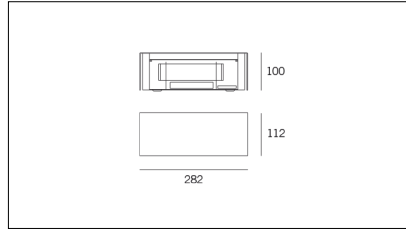

# MACROLUX

Article code	Article	Colour	Watt (W)
1914.0050.4	SNAP28/IP54/FL-4	White (4)	18
1914.0051.4	SNAP51/IP54/FL-4	White (4)	36

Article code	Article	Colour	Watt (W)
1914.0050.8	SNAP28/IP54/FL-8	Black texture (8)	18
1914.0051.8	SNAP51/IP54/FL-8	Black texture (8)	36

Article code	Article	Colour	Watt (W)
1914.0050.14	SNAP28/IP54/FL-14	Aluminium grey (14)	18
1914.0051.14	SNAP51/IP54/FL-14	Aluminium grey (14)	36