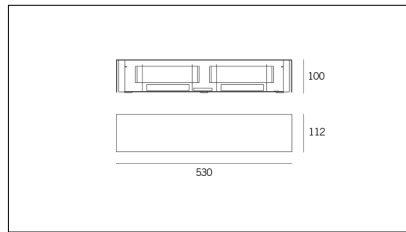

MACROLUX

Article code	Article	Colour	Watt (W)	Size (mm)
1914.0050.4	SNAP28/IP54/FL-4	White (4)	18	28

Article code	Article	Colour	Watt (W)	Size (mm)
1914.0050.8	SNAP28/IP54/FL-8	Black texture (8)	18	28

Article code	Article	Colour	Watt (W)	Size (mm)
1914.0050.14	SNAP28/IP54/FL-14	Aluminium grey (14)	18	28

Article code	Article	Colour	Watt (W)	Size (mm)
1914.0051.4	SNAP51/IP54/FL-4	White (4)	36	51

Article code	Article	Colour	Watt (W)	Size (mm)
1914.0051.8	SNAP51/IP54/FL-8	Black texture (8)	36	51

Article code	Article	Colour	Watt (W)	Size (mm)
1914.0051.14	SNAP51/IP54/FL-14	Aluminium grey (14)	36	51