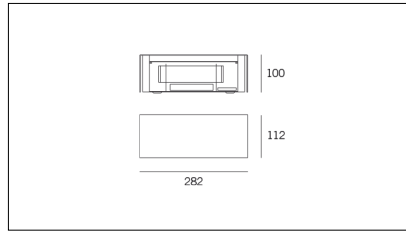

MACROLUX

Article code	Article	Colour	Watt (W)
1914.0050.4	SNAP28/IP54/FL-4	White (4)	18
1914.0051.4	SNAP51/IP54/FL-4	White (4)	36

Article code	Article	Colour	Watt (W)
1914.0050.8	SNAP28/IP54/FL-8	Black texture (8)	18
1914.0051.8	SNAP51/IP54/FL-8	Black texture (8)	36

Article code	Article	Colour	Watt (W)
1914.0050.14	SNAP28/IP54/FL-14	Aluminium grey (14)	18
1914.0051.14	SNAP51/IP54/FL-14	Aluminium grey (14)	36