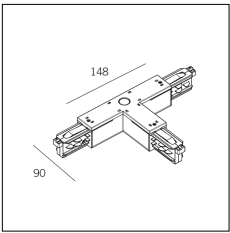

Article code	Name	Description	Colour
2018.0015.2	TRACK/T/OUT/DX-2	Cong. a 'T' esterno - terra a destra	Black (2)