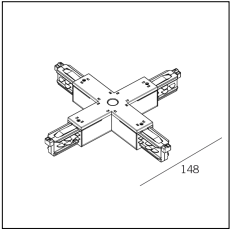

Article code	Name	Description	Colour
2018.0016.1	TRACK/X-1	Congiunzione a croce bianco	White (1)