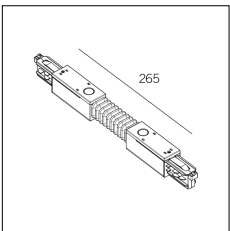

Article code	Name	Description	Colour
2018.0017.2	TRACK/FLEX-2	Congiunzione flessibile Nero	Black (2)