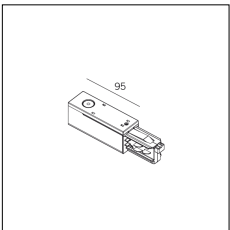

MACROLUX

Article code	Article	Colour	Length (mm)
2018.0001.1	TRACK/1000-1	White (1)	1000
2018.0002.1	TRACK/2000-1	White (1)	2000
2018.0003.1	TRACK/3000-1	White (1)	3000

Article code	Article	Colour	Length (mm)
2018.0001.2	TRACK/1000-2	Black (2)	1000
2018.0002.2	TRACK/2000-2	Black (2)	2000
2018.0003.2	TRACK/3000-2	Black (2)	3000