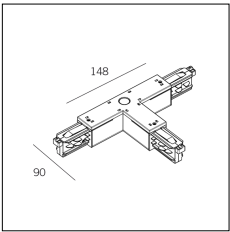

Article code	Name	Description	Colour
2018.0014.1	TRACK/T/OUT/SX-1	Cong. a 'T' esterno - terra a sinistra	White (1)