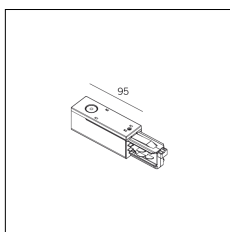

Article code	Name	Description	Colour
2018.0004.1	TRACK/AL/SX-1	Testata alimentazione Messa a Terra Sinistra - Bianco	White (1)