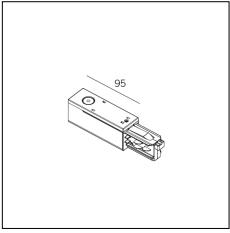

Article code	Name	Description	Colour
2018.0005.1	TRACK/AL/DX-1	Testata alimentazione Messa a Terra Destra - Bianco	White (1)