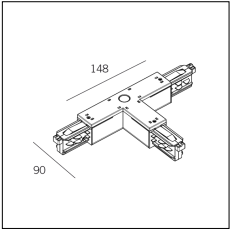

Article code	Name	Description	Colour
2018.0015.1	TRACK/T/OUT/DX-1	Cong. a 'T' esterno - terra a destra	White (1)