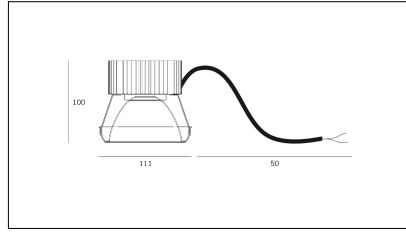

MACROLUX

Article code	Article	Colour	Additional colour	Light Temperature (°K)	Beam angle (°)
11.111.2700.02.16.22	*REFLECTOR 111	Black (2)	Black (2)	2700	16
11.111.2700.02.32.22	*REFLECTOR 111	Black (2)	Black (2)	2700	38
11.111.2700.16.22	*REFLECTOR 111	Black (2)	Black (2)	2700	16
11.111.2700.32.22	COB LED 12-17W 350-500mA 2700°K 38° N/N	Black (2)	Black (2)	2700	38
11.111.3000.02.16.22	KIT COB LED 17W 500mA R16° N/N	Black (2)	Black (2)	3000	16
11.111.3000.02.32.22	KIT COB LED 17W 500mA R38° N/N	Black (2)	Black (2)	3000	38
11.111.3000.16.22	COB LED 17W max 500mA R16° N/N	Black (2)	Black (2)	3000	16
11.111.3000.32.22	COB LED 17W max 500mA R38° N/N	Black (2)	Black (2)	3000	38
11.111.4000.02.16.22	*REFLECTOR 111	Black (2)	Black (2)	4000	16
11.111.4000.02.32.22	KIT COB LED 17W 500mA 4000°K R32° N/N	Black (2)	Black (2)	4000	38
11.111.4000.16.22	COB LED 17W max 500mA 4000°K R16° N/N	Black (2)	Black (2)	4000	16
11.111.4000.32.22	COB LED 17W max 500mA 4000°K R32° N/N	Black (2)	Black (2)	4000	38

Article code	Article	Colour	Additional colour	Light Temperature (°K)	Beam angle (°)
11.111.2700.02.16.42	*REFLECTOR 111	White (4)	Black (2)	2700	16
11.111.2700.02.32.42	*REFLECTOR 111	White (4)	Black (2)	2700	38
11.111.2700.16.42	COB LED 12-17W 350-500mA 2700°K 16° B/N	White (4)	Black (2)	2700	16
11.111.2700.32.42	COB LED 17W max 500mA R38° 2700°K B/N	White (4)	Black (2)	2700	38
11.111.3000.02.16.42	KIT COB LED 17W 500mA R16° B/N	White (4)	Black (2)	3000	16
11.111.3000.02.32.42	KIT COB LED 17W 500mA R38° B/N	White (4)	Black (2)	3000	38
11.111.3000.16.42	COB LED 17W max 500mA R16° B/N	White (4)	Black (2)	3000	16
11.111.3000.32.42	COB LED 17W max 500mA R38° B/N	White (4)	Black (2)	3000	38
11.111.4000.02.16.42	*REFLECTOR 111	White (4)	Black (2)	4000	16
11.111.4000.02.32.42	*REFLECTOR 111	White (4)	Black (2)	4000	38
11.111.4000.16.42	*REFLECTOR 111	White (4)	Black (2)	4000	16
11.111.4000.32.42	COB LED 17W max 500mA 4000°K R32° B/N	White (4)	Black (2)	4000	38