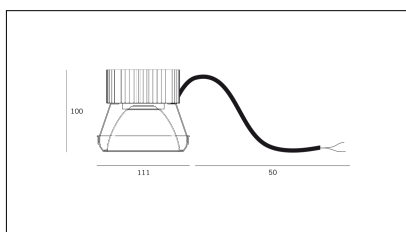

# MACROLUX

Article code	Article	Colour	Additional colour	Light Temperature (°K)	Beam angle (°)
11.111.2700.02.16.22	*REFLECTOR 111	Black (2)	Black (2)	2700	16
11.111.2700.02.32.22	*REFLECTOR 111	Black (2)	Black (2)	2700	38
11.111.2700.16.22	*REFLECTOR 111	Black (2)	Black (2)	2700	16
11.111.2700.32.22	COB LED 12-17W 350-500mA 2700°K 38° N/N	Black (2)	Black (2)	2700	38
11.111.3000.02.16.22	KIT COB LED 17W 500mA R16° N/N	Black (2)	Black (2)	3000	16
11.111.3000.02.32.22	KIT COB LED 17W 500mA R38° N/N	Black (2)	Black (2)	3000	38
11.111.3000.16.22	COB LED 17W max 500mA R16° N/N	Black (2)	Black (2)	3000	16
11.111.3000.32.22	COB LED 17W max 500mA R38° N/N	Black (2)	Black (2)	3000	38
11.111.4000.02.16.22	*REFLECTOR 111	Black (2)	Black (2)	4000	16
11.111.4000.02.32.22	KIT COB LED 17W 500mA 4000°K R32° N/N	Black (2)	Black (2)	4000	38
11.111.4000.16.22	COB LED 17W max 500mA 4000°K R16° N/N	Black (2)	Black (2)	4000	16
11.111.4000.32.22	COB LED 17W max 500mA 4000°K R32° N/N	Black (2)	Black (2)	4000	38

Article code	Article	Colour	Additional colour	Light Temperature (°K)	Beam angle (°)
11.111.2700.02.16.42	*REFLECTOR 111	White (4)	Black (2)	2700	16
11.111.2700.02.32.42	*REFLECTOR 111	White (4)	Black (2)	2700	38
11.111.2700.16.42	COB LED 12-17W 350-500mA 2700°K 16° B/N	White (4)	Black (2)	2700	16
11.111.2700.32.42	COB LED 17W max 500mA R38° 2700°K B/N	White (4)	Black (2)	2700	38
11.111.3000.02.16.42	KIT COB LED 17W 500mA R16° B/N	White (4)	Black (2)	3000	16
11.111.3000.02.32.42	KIT COB LED 17W 500mA R38° B/N	White (4)	Black (2)	3000	38
11.111.3000.16.42	COB LED 17W max 500mA R16° B/N	White (4)	Black (2)	3000	16
11.111.3000.32.42	COB LED 17W max 500mA R38° B/N	White (4)	Black (2)	3000	38
11.111.4000.02.16.42	*REFLECTOR 111	White (4)	Black (2)	4000	16
11.111.4000.02.32.42	*REFLECTOR 111	White (4)	Black (2)	4000	38
11.111.4000.16.42	*REFLECTOR 111	White (4)	Black (2)	4000	16
11.111.4000.32.42	COB LED 17W max 500mA 4000°K R32° B/N	White (4)	Black (2)	4000	38