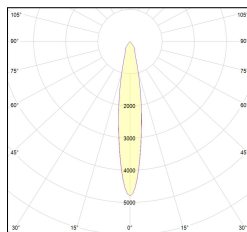

# MACROLUX

Article code	Article	Colour	Additional colour	Light Temperature (°K)	Beam angle (°)
11.111.2700.02.16.22	*REFLECTOR 111	Black (2)	Black (2)	2700	16
11.111.2700.02.32.22	*REFLECTOR 111	Black (2)	Black (2)	2700	38
11.111.2700.16.22	*REFLECTOR 111	Black (2)	Black (2)	2700	16
11.111.2700.32.22	COB LED 12-17W 350-500mA 2700°K 38° N/N	Black (2)	Black (2)	2700	38
11.111.3000.02.16.22	KIT COB LED 17W 500mA R16° N/N	Black (2)	Black (2)	3000	16
11.111.3000.02.32.22	KIT COB LED 17W 500mA R38° N/N	Black (2)	Black (2)	3000	38
11.111.3000.16.22	COB LED 17W max 500mA R16° N/N	Black (2)	Black (2)	3000	16
11.111.3000.32.22	COB LED 17W max 500mA R38° N/N	Black (2)	Black (2)	3000	38
11.111.4000.02.16.22	*REFLECTOR 111	Black (2)	Black (2)	4000	16
11.111.4000.02.32.22	KIT COB LED 17W 500mA 4000°K R32° N/N	Black (2)	Black (2)	4000	38
11.111.4000.16.22	COB LED 17W max 500mA 4000°K R16° N/N	Black (2)	Black (2)	4000	16
11.111.4000.32.22	COB LED 17W max 500mA 4000°K R32° N/N	Black (2)	Black (2)	4000	38

Article code	Article	Colour	Additional colour	Light Temperature (°K)	Beam angle (°)
11.111.2700.02.16.42	*REFLECTOR 111	White (4)	Black (2)	2700	16
11.111.2700.02.32.42	*REFLECTOR 111	White (4)	Black (2)	2700	38
11.111.2700.16.42	COB LED 12-17W 350-500mA 2700°K 16° B/N	White (4)	Black (2)	2700	16
11.111.2700.32.42	COB LED 17W max 500mA R38° 2700°K B/N	White (4)	Black (2)	2700	38
11.111.3000.02.16.42	KIT COB LED 17W 500mA R16° B/N	White (4)	Black (2)	3000	16
11.111.3000.02.32.42	KIT COB LED 17W 500mA R38° B/N	White (4)	Black (2)	3000	38
11.111.3000.16.42	COB LED 17W max 500mA R16° B/N	White (4)	Black (2)	3000	16
11.111.3000.32.42	COB LED 17W max 500mA R38° B/N	White (4)	Black (2)	3000	38
11.111.4000.02.16.42	*REFLECTOR 111	White (4)	Black (2)	4000	16
11.111.4000.02.32.42	*REFLECTOR 111	White (4)	Black (2)	4000	38
11.111.4000.16.42	*REFLECTOR 111	White (4)	Black (2)	4000	16
11.111.4000.32.42	COB LED 17W max 500mA 4000°K R32° B/N	White (4)	Black (2)	4000	38