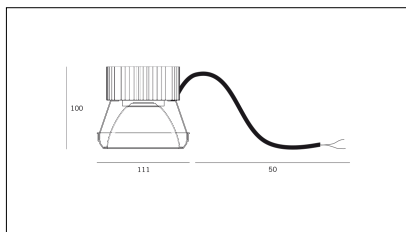

# MACROLUX

Article code	Article	Colour	Additional colour	Light Temperature (°K)	Beam angle (°)
11.111.2700.02.16.22	*REFLECTOR 111	Black (2)	Black (2)	2700	16
11.111.2700.02.32.22	*REFLECTOR 111	Black (2)	Black (2)	2700	38
11.111.2700.16.22	*REFLECTOR 111	Black (2)	Black (2)	2700	16
11.111.2700.32.22	COB LED 12-17W 350-500mA 2700°K 38° N/N	Black (2)	Black (2)	2700	38
11.111.3000.02.16.22	KIT COB LED 17W 500mA R16° N/N	Black (2)	Black (2)	3000	16
11.111.3000.02.32.22	KIT COB LED 17W 500mA R38° N/N	Black (2)	Black (2)	3000	38
11.111.3000.16.22	COB LED 17W max 500mA R16° N/N	Black (2)	Black (2)	3000	16
11.111.3000.32.22	COB LED 17W max 500mA R38° N/N	Black (2)	Black (2)	3000	38
11.111.4000.02.16.22	*REFLECTOR 111	Black (2)	Black (2)	4000	16
11.111.4000.02.32.22	KIT COB LED 17W 500mA 4000°K R32° N/N	Black (2)	Black (2)	4000	38
11.111.4000.16.22	COB LED 17W max 500mA 4000°K R16° N/N	Black (2)	Black (2)	4000	16
11.111.4000.32.22	COB LED 17W max 500mA 4000°K R32° N/N	Black (2)	Black (2)	4000	38

Article code	Article	Colour	Additional colour	Light Temperature (°K)	Beam angle (°)
11.111.2700.02.16.42	*REFLECTOR 111	White (4)	Black (2)	2700	16
11.111.2700.02.32.42	*REFLECTOR 111	White (4)	Black (2)	2700	38
11.111.2700.16.42	COB LED 12-17W 350-500mA 2700°K 16° B/N	White (4)	Black (2)	2700	16
11.111.2700.32.42	COB LED 17W max 500mA R38° 2700°K B/N	White (4)	Black (2)	2700	38
11.111.3000.02.16.42	KIT COB LED 17W 500mA R16° B/N	White (4)	Black (2)	3000	16
11.111.3000.02.32.42	KIT COB LED 17W 500mA R38° B/N	White (4)	Black (2)	3000	38
11.111.3000.16.42	COB LED 17W max 500mA R16° B/N	White (4)	Black (2)	3000	16
11.111.3000.32.42	COB LED 17W max 500mA R38° B/N	White (4)	Black (2)	3000	38
11.111.4000.02.16.42	*REFLECTOR 111	White (4)	Black (2)	4000	16
11.111.4000.02.32.42	*REFLECTOR 111	White (4)	Black (2)	4000	38
11.111.4000.16.42	*REFLECTOR 111	White (4)	Black (2)	4000	16
11.111.4000.32.42	COB LED 17W max 500mA 4000°K R32° B/N	White (4)	Black (2)	4000	38