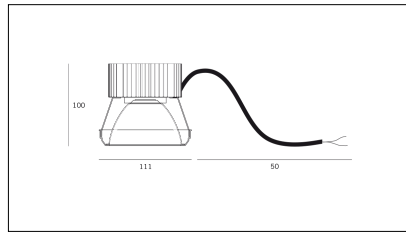

MACROLUX

Article code	Article	Colour	Additional colour	Light Temperature (°K)	Beam angle (°)
11.111.2700.02.16.22	*REFLECTOR 111	Black (2)	Black (2)	2700	16
11.111.2700.02.32.22	*REFLECTOR 111	Black (2)	Black (2)	2700	38
11.111.2700.16.22	*REFLECTOR 111	Black (2)	Black (2)	2700	16
11.111.2700.32.22	COB LED 12-17W 350-500mA 2700°K 38° N/N	Black (2)	Black (2)	2700	38
11.111.3000.02.16.22	KIT COB LED 17W 500mA R16° N/N	Black (2)	Black (2)	3000	16
11.111.3000.02.32.22	KIT COB LED 17W 500mA R38° N/N	Black (2)	Black (2)	3000	38
11.111.3000.16.22	COB LED 17W max 500mA R16° N/N	Black (2)	Black (2)	3000	16
11.111.3000.32.22	COB LED 17W max 500mA R38° N/N	Black (2)	Black (2)	3000	38
11.111.4000.02.16.22	*REFLECTOR 111	Black (2)	Black (2)	4000	16
11.111.4000.02.32.22	KIT COB LED 17W 500mA 4000°K R32° N/N	Black (2)	Black (2)	4000	38
11.111.4000.16.22	COB LED 17W max 500mA 4000°K R16° N/N	Black (2)	Black (2)	4000	16
11.111.4000.32.22	COB LED 17W max 500mA 4000°K R32° N/N	Black (2)	Black (2)	4000	38

Article code	Article	Colour	Additional colour	Light Temperature (°K)	Beam angle (°)
11.111.2700.02.16.42	*REFLECTOR 111	White (4)	Black (2)	2700	16
11.111.2700.02.32.42	*REFLECTOR 111	White (4)	Black (2)	2700	38
11.111.2700.16.42	COB LED 12-17W 350-500mA 2700°K 16° B/N	White (4)	Black (2)	2700	16
11.111.2700.32.42	COB LED 17W max 500mA R38° 2700°K B/N	White (4)	Black (2)	2700	38
11.111.3000.02.16.42	KIT COB LED 17W 500mA R16° B/N	White (4)	Black (2)	3000	16
11.111.3000.02.32.42	KIT COB LED 17W 500mA R38° B/N	White (4)	Black (2)	3000	38
11.111.3000.16.42	COB LED 17W max 500mA R16° B/N	White (4)	Black (2)	3000	16
11.111.3000.32.42	COB LED 17W max 500mA R38° B/N	White (4)	Black (2)	3000	38
11.111.4000.02.16.42	*REFLECTOR 111	White (4)	Black (2)	4000	16
11.111.4000.02.32.42	*REFLECTOR 111	White (4)	Black (2)	4000	38
11.111.4000.16.42	*REFLECTOR 111	White (4)	Black (2)	4000	16
11.111.4000.32.42	COB LED 17W max 500mA 4000°K R32° B/N	White (4)	Black (2)	4000	38