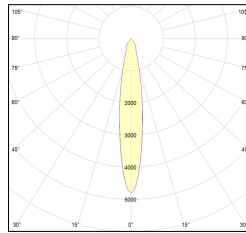

MACROLUX

Article code	Article	Colour	Additional colour	Light Temperature (°K)	Beam angle (°)
11.111.2700.02.16.22	*REFLECTOR 111	Black (2)	Black (2)	2700	16
11.111.2700.02.32.22	*REFLECTOR 111	Black (2)	Black (2)	2700	38
11.111.2700.16.22	*REFLECTOR 111	Black (2)	Black (2)	2700	16
11.111.2700.32.22	COB LED 12-17W 350-500mA 2700°K 38° N/N	Black (2)	Black (2)	2700	38
11.111.3000.02.16.22	KIT COB LED 17W 500mA R16° N/N	Black (2)	Black (2)	3000	16
11.111.3000.02.32.22	KIT COB LED 17W 500mA R38° N/N	Black (2)	Black (2)	3000	38
11.111.3000.16.22	COB LED 17W max 500mA R16° N/N	Black (2)	Black (2)	3000	16
11.111.3000.32.22	COB LED 17W max 500mA R38° N/N	Black (2)	Black (2)	3000	38
11.111.4000.02.16.22	*REFLECTOR 111	Black (2)	Black (2)	4000	16
11.111.4000.02.32.22	KIT COB LED 17W 500mA 4000°K R32° N/N	Black (2)	Black (2)	4000	38
11.111.4000.16.22	COB LED 17W max 500mA 4000°K R16° N/N	Black (2)	Black (2)	4000	16
11.111.4000.32.22	COB LED 17W max 500mA 4000°K R32° N/N	Black (2)	Black (2)	4000	38

Article code	Article	Colour	Additional colour	Light Temperature (°K)	Beam angle (°)
11.111.2700.02.16.42	*REFLECTOR 111	White (4)	Black (2)	2700	16
11.111.2700.02.32.42	*REFLECTOR 111	White (4)	Black (2)	2700	38
11.111.2700.16.42	COB LED 12-17W 350-500mA 2700°K 16° B/N	White (4)	Black (2)	2700	16
11.111.2700.32.42	COB LED 17W max 500mA R38° 2700°K B/N	White (4)	Black (2)	2700	38
11.111.3000.02.16.42	KIT COB LED 17W 500mA R16° B/N	White (4)	Black (2)	3000	16
11.111.3000.02.32.42	KIT COB LED 17W 500mA R38° B/N	White (4)	Black (2)	3000	38
11.111.3000.16.42	COB LED 17W max 500mA R16° B/N	White (4)	Black (2)	3000	16
11.111.3000.32.42	COB LED 17W max 500mA R38° B/N	White (4)	Black (2)	3000	38
11.111.4000.02.16.42	*REFLECTOR 111	White (4)	Black (2)	4000	16
11.111.4000.02.32.42	*REFLECTOR 111	White (4)	Black (2)	4000	38
11.111.4000.16.42	*REFLECTOR 111	White (4)	Black (2)	4000	16
11.111.4000.32.42	COB LED 17W max 500mA 4000°K R32° B/N	White (4)	Black (2)	4000	38