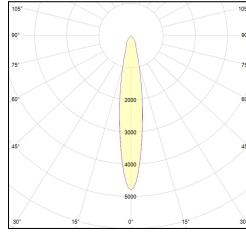

MACROLUX

Article code	Article	Colour	Additional colour	Light Temperature (°K)	Beam angle (°)
11.111.2700.02.16.22	*REFLECTOR 111	Black (2)	Black (2)	2700	16
11.111.2700.02.32.22	*REFLECTOR 111	Black (2)	Black (2)	2700	38
11.111.2700.16.22	*REFLECTOR 111	Black (2)	Black (2)	2700	16
11.111.2700.32.22	COB LED 12-17W 350-500mA 2700°K 38° N/N	Black (2)	Black (2)	2700	38
11.111.3000.02.16.22	KIT COB LED 17W 500mA R16° N/N	Black (2)	Black (2)	3000	16
11.111.3000.02.32.22	KIT COB LED 17W 500mA R38° N/N	Black (2)	Black (2)	3000	38
11.111.3000.16.22	COB LED 17W max 500mA R16° N/N	Black (2)	Black (2)	3000	16
11.111.3000.32.22	COB LED 17W max 500mA R38° N/N	Black (2)	Black (2)	3000	38
11.111.4000.02.16.22	*REFLECTOR 111	Black (2)	Black (2)	4000	16
11.111.4000.02.32.22	KIT COB LED 17W 500mA 4000°K R32° N/N	Black (2)	Black (2)	4000	38
11.111.4000.16.22	COB LED 17W max 500mA 4000°K R16° N/N	Black (2)	Black (2)	4000	16
11.111.4000.32.22	COB LED 17W max 500mA 4000°K R32° N/N	Black (2)	Black (2)	4000	38

Article code	Article	Colour	Additional colour	Light Temperature (°K)	Beam angle (°)
11.111.2700.02.16.42	*REFLECTOR 111	White (4)	Black (2)	2700	16
11.111.2700.02.32.42	*REFLECTOR 111	White (4)	Black (2)	2700	38
11.111.2700.16.42	COB LED 12-17W 350-500mA 2700°K 16° B/N	White (4)	Black (2)	2700	16
11.111.2700.32.42	COB LED 17W max 500mA R38° 2700°K B/N	White (4)	Black (2)	2700	38
11.111.3000.02.16.42	KIT COB LED 17W 500mA R16° B/N	White (4)	Black (2)	3000	16
11.111.3000.02.32.42	KIT COB LED 17W 500mA R38° B/N	White (4)	Black (2)	3000	38
11.111.3000.16.42	COB LED 17W max 500mA R16° B/N	White (4)	Black (2)	3000	16
11.111.3000.32.42	COB LED 17W max 500mA R38° B/N	White (4)	Black (2)	3000	38
11.111.4000.02.16.42	*REFLECTOR 111	White (4)	Black (2)	4000	16
11.111.4000.02.32.42	*REFLECTOR 111	White (4)	Black (2)	4000	38
11.111.4000.16.42	*REFLECTOR 111	White (4)	Black (2)	4000	16
11.111.4000.32.42	COB LED 17W max 500mA 4000°K R32° B/N	White (4)	Black (2)	4000	38