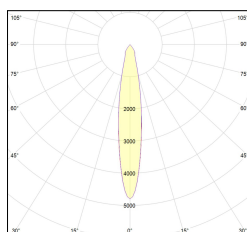

# MACROLUX

Article code	Article	Colour	Additional colour	Light Temperature (°K)	Beam angle (°)
11.111.2700.02.16.22	*REFLECTOR 111	Black (2)	Black (2)	2700	16
11.111.2700.02.32.22	*REFLECTOR 111	Black (2)	Black (2)	2700	38
11.111.2700.16.22	*REFLECTOR 111	Black (2)	Black (2)	2700	16
11.111.2700.32.22	COB LED 12-17W 350-500mA 2700°K 38° N/N	Black (2)	Black (2)	2700	38
11.111.3000.02.16.22	KIT COB LED 17W 500mA R16° N/N	Black (2)	Black (2)	3000	16
11.111.3000.02.32.22	KIT COB LED 17W 500mA R38° N/N	Black (2)	Black (2)	3000	38
11.111.3000.16.22	COB LED 17W max 500mA R16° N/N	Black (2)	Black (2)	3000	16
11.111.3000.32.22	COB LED 17W max 500mA R38° N/N	Black (2)	Black (2)	3000	38
11.111.4000.02.16.22	*REFLECTOR 111	Black (2)	Black (2)	4000	16
11.111.4000.02.32.22	KIT COB LED 17W 500mA 4000°K R32° N/N	Black (2)	Black (2)	4000	38
11.111.4000.16.22	COB LED 17W max 500mA 4000°K R16° N/N	Black (2)	Black (2)	4000	16
11.111.4000.32.22	COB LED 17W max 500mA 4000°K R32° N/N	Black (2)	Black (2)	4000	38

Article code	Article	Colour	Additional colour	Light Temperature (°K)	Beam angle (°)
11.111.2700.02.16.42	*REFLECTOR 111	White (4)	Black (2)	2700	16
11.111.2700.02.32.42	*REFLECTOR 111	White (4)	Black (2)	2700	38
11.111.2700.16.42	COB LED 12-17W 350-500mA 2700°K 16° B/N	White (4)	Black (2)	2700	16
11.111.2700.32.42	COB LED 17W max 500mA R38° 2700°K B/N	White (4)	Black (2)	2700	38
11.111.3000.02.16.42	KIT COB LED 17W 500mA R16° B/N	White (4)	Black (2)	3000	16
11.111.3000.02.32.42	KIT COB LED 17W 500mA R38° B/N	White (4)	Black (2)	3000	38
11.111.3000.16.42	COB LED 17W max 500mA R16° B/N	White (4)	Black (2)	3000	16
11.111.3000.32.42	COB LED 17W max 500mA R38° B/N	White (4)	Black (2)	3000	38
11.111.4000.02.16.42	*REFLECTOR 111	White (4)	Black (2)	4000	16
11.111.4000.02.32.42	*REFLECTOR 111	White (4)	Black (2)	4000	38
11.111.4000.16.42	*REFLECTOR 111	White (4)	Black (2)	4000	16
11.111.4000.32.42	COB LED 17W max 500mA 4000°K R32° B/N	White (4)	Black (2)	4000	38