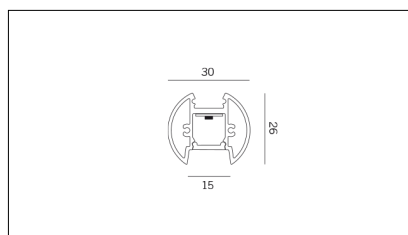

Article code	Article	Colour	Light Temperature (°K)	Watt (W)
1318.0012.00.94	MR_12-94 L=max 3 m	White (94)		
1318.0012.120.2700.94	MR_12/9.6W/2700°K-94	White (94)	2700	9,6
1318.0012.120.4000.94	MR_12/9.6W/4000°K-94	White (94)	4000	9,6
1318.0012.120.94	MR_12/9.6W/3000°K-94	White (94)	3000	9,6
1318.0012.240.2700.94	MR_12/19.6W/2700°K-94	White (94)	2700	19,6
1318.0012.240.4000.94	MR_12/19.6W/4000°K-94	White (94)	4000	19,6
1318.0012.240.94	MR_12/19.6W/3000°K-94	White (94)	3000	19,6

Article code	Article	Colour	Length (mm)
1318.0012.01.92	MR_12/3000-92 L=3m - EMPTY STANDARD	Black (92)	3000
1318.0012.01.M15.92	MR_12/3000-92 L=3m - 15x EMPTY STANDARD	Black (92)	3000

Article code	Article	Colour	Length (mm)
1318.0012.01.94	MR_12/3000-94 L=3m - EMPTY STANDARD	White (94)	3000

Article code	Article	Colour	Length (mm)
1318.0012.01.M15.94	MR_12/3000-94 L=3m - 15x EMPTY STANDARD	White (94)	3000

Article code	Name	Description
1324.0000	STRIP LED/Primer monouso 0,66 ml	
1324.0000.10	STRIP LED/Primer monouso 0,66 ml - 10 PZ	

Article code	Name	Description	Watt (W)
1.97745	Driver LED 24V 200W IP67	Dimensioni 69 x 37 x 206 mm	200

Article code	Name	Description
1324.9212.01	M2_12/Diffusore Opale L=3m - EMPTY STANDARD	Profilo PC Opale / Compatibile con MX1_12, MT2_12, MX2_12, MC_90 e MC_270 - Senza taglio a misura