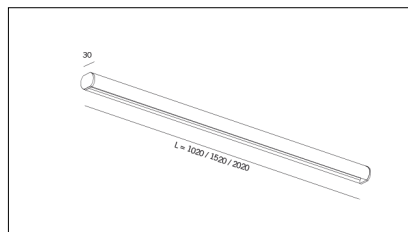

MACROLUX

Article code	Article	Colour	Light Temperature (°K)	Watt (W)
1318.0012.00.92	MR_12-92 L=max 3 m	Black (92)		
1318.0012.120.2700.92	MR_12/9.6W/2700°K-92	Black (92)	2700	9,6
1318.0012.120.4000.92	MR_12/9.6W/4000°K-92	Black (92)	4000	9,6
1318.0012.120.92	MR_12/9.6W/3000°K-92	Black (92)	3000	9,6
1318.0012.240.2700.92	MR_12/19.6W/2700°K-92	Black (92)	2700	19,6
1318.0012.240.4000.92	MR_12/19.6W/4000°K-92	Black (92)	4000	19,6
1318.0012.240.92	MR_12/19.6W/3000°K-92	Black (92)	3000	19,6