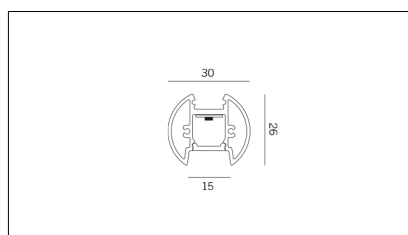

Article code	Article	Colour	Light Temperature (°K)	Watt (W)
1318.0012.00.94	MR_12-94 L=max 3 m	White (94)		
1318.0012.120.2700.94	MR_12/9.6W/2700°K-94	White (94)	2700	9,6
1318.0012.120.4000.94	MR_12/9.6W/4000°K-94	White (94)	4000	9,6
1318.0012.120.94	MR_12/9.6W/3000°K-94	White (94)	3000	9,6
1318.0012.240.2700.94	MR_12/19.6W/2700°K-94	White (94)	2700	19,6
1318.0012.240.4000.94	MR_12/19.6W/4000°K-94	White (94)	4000	19,6
1318.0012.240.94	MR_12/19.6W/3000°K-94	White (94)	3000	19,6

Article code	Article	Colour	Length (mm)
1318.0012.01.92	MR_12/3000-92 L=3m - EMPTY STANDARD	Black (92)	3000
1318.0012.01.M15.92	MR_12/3000-92 L=3m - 15x EMPTY STANDARD	Black (92)	3000

Article code	Article	Colour	Length (mm)
1318.0012.01.94	MR_12/3000-94 L=3m - EMPTY STANDARD	White (94)	3000

Article code	Article	Colour	Length (mm)
1318.0012.01.M15.94	MR_12/3000-94 L=3m - 15x EMPTY STANDARD	White (94)	3000

Article code	Name	Description
1324.0000	STRIP LED/Primer monouso 0,66 ml	
1324.0000.10	STRIP LED/Primer monouso 0,66 ml - 10 PZ	

Article code	Name	Description	Watt (W)
1.97745	Driver LED 24V 200W IP67	Dimensioni 69 x 37 x 206 mm	200

Article code	Name	Description
1324.9212.01	M2_12/Diffusore Opale L=3m - EMPTY STANDARD	Profilo PC Opale / Compatibile con MX1_12, MT2_12, MX2_12, MC_90 e MC_270 - Senza taglio a misura