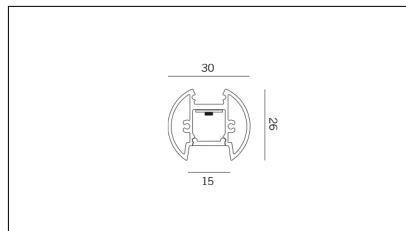

Article code	Article	Colour	Light Temperature (°K)	Watt (W)
1318.0012.00.94	MR_12-94 L=max 3 m	White (94)		
1318.0012.120.2700.94	MR_12/9.6W/2700°K-94	White (94)	2700	9,6
1318.0012.120.4000.94	MR_12/9.6W/4000°K-94	White (94)	4000	9,6
1318.0012.120.94	MR_12/9.6W/3000°K-94	White (94)	3000	9,6
1318.0012.240.2700.94	MR_12/19.6W/2700°K-94	White (94)	2700	19,6
1318.0012.240.4000.94	MR_12/19.6W/4000°K-94	White (94)	4000	19,6
1318.0012.240.94	MR_12/19.6W/3000°K-94	White (94)	3000	19,6

Article code	Article	Colour	Length (mm)
1318.0012.01.92	MR_12/3000-92 L=3m - EMPTY STANDARD	Black (92)	3000
1318.0012.01.M15.92	MR_12/3000-92 L=3m - 15x EMPTY STANDARD	Black (92)	3000

Article code	Article	Colour	Length (mm)
1318.0012.01.94	MR_12/3000-94 L=3m - EMPTY STANDARD	White (94)	3000

Article code	Name	Description	Watt (W)
1.97745	Driver LED 24V 200W IP67	Dimensioni 69 x 37 x 206 mm	200

Article code	Name	Description
1324.9212.01	M2_12/Diffusore Opale L=3m - EMPTY STANDARD	Profilo PC Opale / Compatibile con MX1_12, MT2_12, MX2_12, MC_90 e MC_270 - Senza taglio a misura