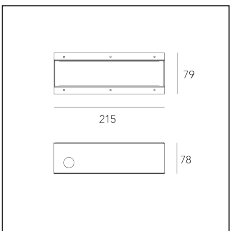

Article code	Name	Description	Watt (W)	Driver's type
1.024015	Driver LED 24V 15W IP20		15	On/Off

Article code	Name	Description	Watt (W)	Driver's type
1.024020	Driver LED 24V 20W IP20		20	On/Off

Article code	Name	Description	Watt (W)	Driver's type
1.024036	Driver LED 24V 36W IP40		36	On/Off

Article code	Name	Description	Watt (W)	Driver's type
1.024060C	Driver LED 24V 60W IP40		60	On/Off

Article code	Name	Description	Watt (W)	Driver's type
1.024075	Driver LED 24V 75W IP20		75	On/Off

Article code	Name	Description	Colour
125.0023.4	21/PK-4	Ventuno plaster kit	White (4)