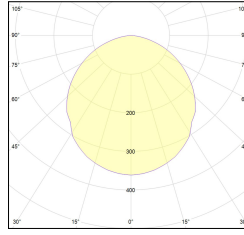

# MACROLUX

Article code	Article	Colour	Light Temperature (°K)	Type of recessed
125.0021.2700.4	21-4 2700°K	White (4)	2700	Concrete
125.0021.4	21-4	White (4)	3000	Concrete
125.0021.4000.4	21-4 4000°K	White (4)	2700	Concrete