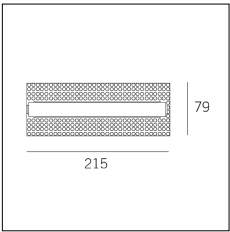

Article code	Name	Description	Watt (W)	Driver's type
1.024015	Driver LED 24V 15W IP20		15	On/Off

Article code	Name	Description	Watt (W)	Driver's type
1.024020	Driver LED 24V 20W IP20		20	On/Off

Article code	Name	Description	Watt (W)	Driver's type
1.024036	Driver LED 24V 36W IP40		36	On/Off

Article code	Name	Description	Watt (W)	Driver's type
1.024060C	Driver LED 24V 60W IP40		60	On/Off

Article code	Name	Description	Watt (W)	Driver's type
1.024075	Driver LED 24V 75W IP20		75	On/Off

Article code	Name	Description	Colour
125.0023.4	21/PK-4	Ventuno plaster kit	White (4)