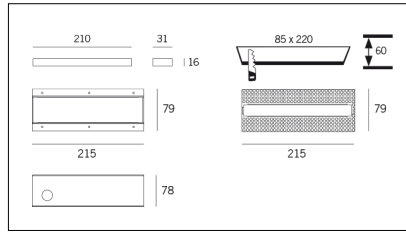

# MACROLUX

Article code	Article	Colour	Light Temperature (°K)	Type of recessed
125.0021.2700.4	21-4 2700°K	White (4)	2700	Concrete
125.0021.4	21-4	White (4)	3000	Concrete
125.0021.4000.4	21-4 4000°K	White (4)	2700	Concrete

Article code	Name	Description	Watt (W)	Driver's type
1.024015	Driver LED 24V 15W IP20		15	On/Off

Article code	Name	Description	Watt (W)	Driver's type
1.024020	Driver LED 24V 20W IP20		20	On/Off

Article code	Name	Description	Watt (W)	Driver's type
1.024036	Driver LED 24V 36W IP40		36	On/Off

Article code	Name	Description	Watt (W)	Driver's type
1.024060C	Driver LED 24V 60W IP40		60	On/Off

Article code	Name	Description	Watt (W)	Driver's type
1.024075	Driver LED 24V 75W IP20		75	On/Off

Article code	Name	Description	Colour
125.0023.4	21/PK-4	Ventuno plaster kit	White (4)