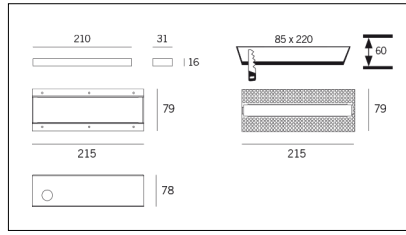

# MACROLUX

Article code	Article	Colour	Light Temperature (°K)	Type of recessed
125.0021.2700.4	21-4 2700°K	White (4)	2700	Concrete
125.0021.4	21-4	White (4)	3000	Concrete
125.0021.4000.4	21-4 4000°K	White (4)	2700	Concrete

Article code	Name	Description	Watt (W)	Driver's type
1.024015	Driver LED 24V 15W IP20		15	On/Off

Article code	Name	Description	Watt (W)	Driver's type
1.024020	Driver LED 24V 20W IP20		20	On/Off

Article code	Name	Description	Watt (W)	Driver's type
1.024036	Driver LED 24V 36W IP40		36	On/Off

Article code	Name	Description	Watt (W)	Driver's type
1.024050	EOL_Driver LED 24V 50W IP20		50	On/Off

Article code	Name	Description	Watt (W)	Driver's type
1.024075	Driver LED 24V 75W IP20		75	On/Off

Article code	Name	Description	Colour
125.0023.4	21/PK-4	Ventuno plaster kit	White (4)