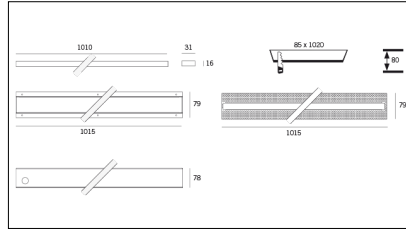

MACROLUX

Article code	Article	Colour	Light Temperature (°K)	Type of recessed	Watt (W)
125.0101.2700.4	101-4 2700°K	White (4)	2700	Concrete	17,5
125.0101.4	101-4	White (4)	3000	Concrete	17,5
125.0101.4000.4	*101	White (4)	4000	Concrete	17,5

Article code	Name	Description	Watt (W)	Driver's type
1.024020	Driver LED 24V 20W IP20		20	On/Off

Article code	Name	Description	Watt (W)	Driver's type
1.024036	Driver LED 24V 36W IP40		36	On/Off

Article code	Name	Description	Watt (W)	Driver's type
1.024050	EOL_Driver LED 24V 50W IP20		50	On/Off

Article code	Name	Description	Watt (W)	Driver's type
1.024075	Driver LED 24V 75W IP20		75	On/Off

Article code	Name	Description
125.0001	21-101/Chiave Estrazione Diffusore	Extracting key of diffuser (2 pcs) for 21 & 101