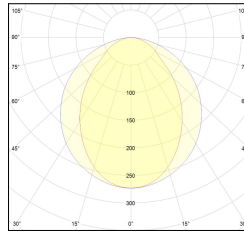

MACROLUX

Article code	Article	Colour	Light Temperature (°K)	Type of recessed	Watt (W)
125.0101.2700.4	101-4 2700°K	White (4)	2700	Concrete	17,5
125.0101.4	101-4	White (4)	3000	Concrete	17,5
125.0101.4000.4	*101	White (4)	4000	Concrete	17,5