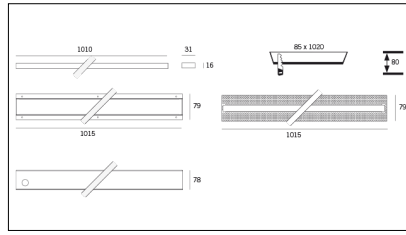

MACROLUX

Article code	Article	Colour	Light Temperature (°K)	Type of recessed	Watt (W)
125.0101.2700.4	101-4 2700°K	White (4)	2700	Concrete	17,5
125.0101.4	101-4	White (4)	3000	Concrete	17,5
125.0101.4000.4	*101	White (4)	4000	Concrete	17,5

Article code	Name	Description	Watt (W)	Driver's type
1.024020	Driver LED 24V 20W IP20		20	On/Off

Article code	Name	Description	Watt (W)	Driver's type
1.024036	Driver LED 24V 36W IP40		36	On/Off

Article code	Name	Description	Watt (W)	Driver's type
1.024050	EOL_Driver LED 24V 50W IP20		50	On/Off

Article code	Name	Description	Watt (W)	Driver's type
1.024075	Driver LED 24V 75W IP20		75	On/Off

Article code	Name	Description
125.0001	21-101/Chiave Estrazione Diffusore	Extracting key of diffuser (2 pcs) for 21 & 101