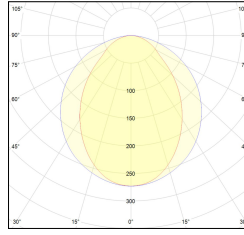

MACROLUX

Article code	Article	Colour	Light Temperature (°K)	Type of recessed	Watt (W)
125.0101.2700.4	101-4 2700°K	White (4)	2700	Concrete	17,5
125.0101.4	101-4	White (4)	3000	Concrete	17,5
125.0101.4000.4	*101	White (4)	4000	Concrete	17,5