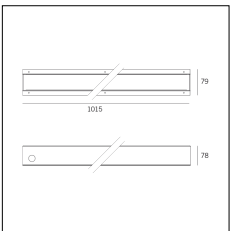

Article code	Name	Description
125.0104	101/CH	Centouno cassa a perdere - concrete housing