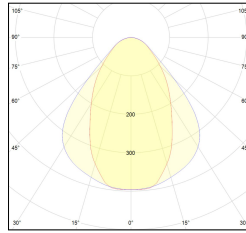

Article code	Article	Light Temperature (°K)	Watt (W)	Diffuser	Length (mm)	Colour
411.0048.1200.01.4000.94	*LINE/DO/1220/24.4W/4000°K-94 DALI	4000	24.4	Opal	1220	White (4)
411.0048.1200.01.94	LINE/DO/1220/24.4W/3000°K-94 DALI	3000	24.4	Opal	1220	White (4)
411.0048.1200.4000.94	LINE/DO/1220/24.4W/4000°K-94	4000	24.4	Opal	1220	White (4)
411.0048.1200.94	LINE/DO/1220/24.4W/3000°K-94	3000	24.4	Opal	1220	White (4)
411.0048.600.01.4000.94	*LINE/DO/620/12.2W/4000°K-94 DALI	4000	12.2	Opal	620	White (4)
411.0048.600.01.94	LINE/DO/620/12.2W/3000°K-94 DALI	3000	12.2	Opal	620	White (4)
411.0048.600.4000.94	*LINE/DO/620/12.2W/4000°K-94	4000	12.2	Opal	620	White (4)
411.0048.600.94	LINE/DO/620/12.2W/3000°K-94	3000	12.2	Opal	620	White (4)
411.00489.1200.01.4000.94	*LINE/DP/1220/24.4W/4000°K-94 DALI	4000	24.4	Prismatic	1220	White (4)
411.00489.1200.01.94	*LINE/DP/1220/24.4W/3000°K-94 DALI	3000	24.4	Prismatic	1220	White (4)
411.00489.1200.4000.94	*LINE/DP/1220/24.4W/4000°K-94	4000	24.4	Prismatic	1220	White (4)
411.00489.1200.94	*LINE/DP/1220/24.4W/3000°K-94	3000	24.4	Prismatic	1220	White (4)
411.00489.600.01.4000.94	*LINE/DP/620/12.2W/4000°K-94 DALI	4000	12.2	Prismatic	620	White (4)
411.00489.600.01.94	*LINE/DP/620/12.2W/3000°K-94 DALI	3000	12.2	Prismatic	620	White (4)
411.00489.600.4000.94	*LINE/DP/620/12.2W/4000°K-94	4000	12.2	Prismatic	620	White (4)
411.00489.600.94	*LINE/DP/620/12.2W/3000°K-94	3000	12.2	Prismatic	620	White (4)