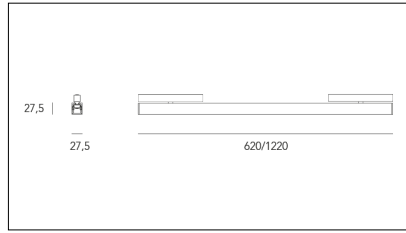

Article code	Article	Light Temperature (°K)	Watt (W)	Diffuser	Length (mm)	Colour
411.0048.1200.01.4000.94	*LINE/DO/1220/24.4W/4000°K-94 DALI	4000	24.4	Opal	1220	White (4)
411.0048.1200.01.94	LINE/DO/1220/24.4W/3000°K-94 DALI	3000	24.4	Opal	1220	White (4)
411.0048.1200.4000.94	LINE/DO/1220/24.4W/4000°K-94	4000	24.4	Opal	1220	White (4)
411.0048.1200.94	LINE/DO/1220/24.4W/3000°K-94	3000	24.4	Opal	1220	White (4)
411.0048.600.01.4000.94	*LINE/DO/620/12.2W/4000°K-94 DALI	4000	12.2	Opal	620	White (4)
411.0048.600.01.94	LINE/DO/620/12.2W/3000°K-94 DALI	3000	12.2	Opal	620	White (4)
411.0048.600.4000.94	*LINE/DO/620/12.2W/4000°K-94	4000	12.2	Opal	620	White (4)
411.0048.600.94	LINE/DO/620/12.2W/3000°K-94	3000	12.2	Opal	620	White (4)
411.00489.1200.01.4000.94	*LINE/DP/1220/24.4W/4000°K-94 DALI	4000	24.4	Prismatic	1220	White (4)
411.00489.1200.01.94	*LINE/DP/1220/24.4W/3000°K-94 DALI	3000	24.4	Prismatic	1220	White (4)
411.00489.1200.4000.94	*LINE/DP/1220/24.4W/4000°K-94	4000	24.4	Prismatic	1220	White (4)
411.00489.1200.94	*LINE/DP/1220/24.4W/3000°K-94	3000	24.4	Prismatic	1220	White (4)
411.00489.600.01.4000.94	*LINE/DP/620/12.2W/4000°K-94 DALI	4000	12.2	Prismatic	620	White (4)
411.00489.600.01.94	*LINE/DP/620/12.2W/3000°K-94 DALI	3000	12.2	Prismatic	620	White (4)
411.00489.600.4000.94	*LINE/DP/620/12.2W/4000°K-94	4000	12.2	Prismatic	620	White (4)
411.00489.600.94	*LINE/DP/620/12.2W/3000°K-94	3000	12.2	Prismatic	620	White (4)