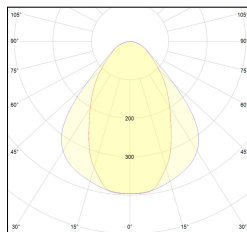

# MACROLUX

Article code	Article	Light Temperature (°K)	Watt (W)	Diffuser	Length (mm)	Colour
411.0048.1200.01.4000.92	*LINE/DO/1220/24.4W/4000°K-92 DALI	4000	24.4	Opal	1220	Black (2)
411.0048.1200.01.92	LINE/DO/1220/24.4W/3000°K-92 DALI	3000	24.4	Opal	1220	Black (2)
411.0048.1200.4000.92	LINE/DO/1220/24.4W/4000°K-92	4000	24.4	Opal	1220	Black (2)
411.0048.1200.92	LINE/DO/1220/24.4W/3000°K-92	3000	24.4	Opal	1220	Black (2)
411.0048.600.01.4000.92	LINE/DO/620/12.2W/4000°K-92 DALI	4000	12.2	Opal	620	Black (2)
411.0048.600.01.92	LINE/DO/620/12.2W/3000°K-92 DALI	3000	12.2	Opal	620	Black (2)
411.0048.600.4000.92	LINE/DO/620/12.2W/4000°K-92	4000	12.2	Opal	620	Black (2)
411.0048.600.92	LINE/DO/620/12.2W/3000°K-92	3000	12.2	Opal	620	Black (2)
411.00489.1200.01.4000.92	*LINE/DP/1220/24.4W/4000°K-92 DALI	4000	24.4	Prismatic	1220	Black (2)
411.00489.1200.01.92	*LINE/DP/1220/24.4W/3000°K-92 DALI	3000	24.4	Prismatic	1220	Black (2)
411.00489.1200.4000.92	*LINE/DP/1220/24.4W/4000°K-92	4000	24.4	Prismatic	1220	Black (2)
411.00489.1200.92	*LINE/DP/1220/24.4W/3000°K-92	3000	24.4	Prismatic	1220	Black (2)
411.00489.600.01.4000.92	*LINE/DP/620/12.2W/4000°K-92 DALI	4000	12.2	Prismatic	620	Black (2)
411.00489.600.01.92	LINE/DP/620/12.2W/3000°K-92 DALI	3000	12.2	Prismatic	620	Black (2)
411.00489.600.4000.92	LINE/DP/620/12.2W/4000°K-92	4000	12.2	Prismatic	620	Black (2)
411.00489.600.92	*LINE/DP/620/12.2W/3000°K-92	3000	12.2	Prismatic	620	Black (2)