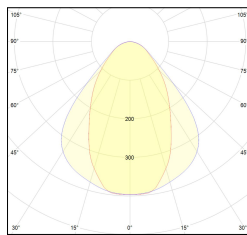

# MACROLUX

Article code	Article	Light Temperature (°K)	Watt (W)	Diffuser	Length (mm)	Colour
411.0048.1200.01.4000.92	*LINE/DO/1220/24.4W/4000°K-92 DALI	4000	24.4	Opal	1220	Black (2)
411.0048.1200.01.92	LINE/DO/1220/24.4W/3000°K-92 DALI	3000	24.4	Opal	1220	Black (2)
411.0048.1200.4000.92	LINE/DO/1220/24.4W/4000°K-92	4000	24.4	Opal	1220	Black (2)
411.0048.1200.92	LINE/DO/1220/24.4W/3000°K-92	3000	24.4	Opal	1220	Black (2)
411.0048.600.01.4000.92	LINE/DO/620/12.2W/4000°K-92 DALI	4000	12.2	Opal	620	Black (2)
411.0048.600.01.92	LINE/DO/620/12.2W/3000°K-92 DALI	3000	12.2	Opal	620	Black (2)
411.0048.600.4000.92	LINE/DO/620/12.2W/4000°K-92	4000	12.2	Opal	620	Black (2)
411.0048.600.92	LINE/DO/620/12.2W/3000°K-92	3000	12.2	Opal	620	Black (2)
411.00489.1200.01.4000.92	*LINE/DP/1220/24.4W/4000°K-92 DALI	4000	24.4	Prismatic	1220	Black (2)
411.00489.1200.01.92	*LINE/DP/1220/24.4W/3000°K-92 DALI	3000	24.4	Prismatic	1220	Black (2)
411.00489.1200.4000.92	*LINE/DP/1220/24.4W/4000°K-92	4000	24.4	Prismatic	1220	Black (2)
411.00489.1200.92	*LINE/DP/1220/24.4W/3000°K-92	3000	24.4	Prismatic	1220	Black (2)
411.00489.600.01.4000.92	*LINE/DP/620/12.2W/4000°K-92 DALI	4000	12.2	Prismatic	620	Black (2)
411.00489.600.01.92	LINE/DP/620/12.2W/3000°K-92 DALI	3000	12.2	Prismatic	620	Black (2)
411.00489.600.4000.92	LINE/DP/620/12.2W/4000°K-92	4000	12.2	Prismatic	620	Black (2)
411.00489.600.92	*LINE/DP/620/12.2W/3000°K-92	3000	12.2	Prismatic	620	Black (2)