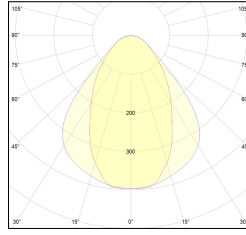

MACROLUX

Article code	Article	Light Temperature (°K)	Watt (W)	Diffuser	Length (mm)	Colour
411.0048.1200.01.4000.92	*LINE/DO/1220/24.4W/4000°K-92 DALI	4000	24.4	Opal	1220	Black (2)
411.0048.1200.01.92	LINE/DO/1220/24.4W/3000°K-92 DALI	3000	24.4	Opal	1220	Black (2)
411.0048.1200.4000.92	LINE/DO/1220/24.4W/4000°K-92	4000	24.4	Opal	1220	Black (2)
411.0048.1200.92	LINE/DO/1220/24.4W/3000°K-92	3000	24.4	Opal	1220	Black (2)
411.0048.600.01.4000.92	LINE/DO/620/12.2W/4000°K-92 DALI	4000	12.2	Opal	620	Black (2)
411.0048.600.01.92	LINE/DO/620/12.2W/3000°K-92 DALI	3000	12.2	Opal	620	Black (2)
411.0048.600.4000.92	LINE/DO/620/12.2W/4000°K-92	4000	12.2	Opal	620	Black (2)
411.0048.600.92	LINE/DO/620/12.2W/3000°K-92	3000	12.2	Opal	620	Black (2)
411.00489.1200.01.4000.92	*LINE/DP/1220/24.4W/4000°K-92 DALI	4000	24.4	Prismatic	1220	Black (2)
411.00489.1200.01.92	*LINE/DP/1220/24.4W/3000°K-92 DALI	3000	24.4	Prismatic	1220	Black (2)
411.00489.1200.4000.92	*LINE/DP/1220/24.4W/4000°K-92	4000	24.4	Prismatic	1220	Black (2)
411.00489.1200.92	*LINE/DP/1220/24.4W/3000°K-92	3000	24.4	Prismatic	1220	Black (2)
411.00489.600.01.4000.92	*LINE/DP/620/12.2W/4000°K-92 DALI	4000	12.2	Prismatic	620	Black (2)
411.00489.600.01.92	LINE/DP/620/12.2W/3000°K-92 DALI	3000	12.2	Prismatic	620	Black (2)
411.00489.600.4000.92	LINE/DP/620/12.2W/4000°K-92	4000	12.2	Prismatic	620	Black (2)
411.00489.600.92	*LINE/DP/620/12.2W/3000°K-92	3000	12.2	Prismatic	620	Black (2)