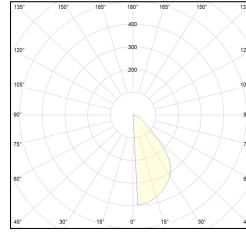

MACROLUX

Article code	Article	Light Temperature (°K)	Watt (W)	Length (mm)	Diffuser	Colour
411.0948.1200.01.4000.92	DARKLINE/DO/1220/24.4W/4000°K-92 DALI	4000	24.4	1220	Opal	Black (2)
411.0948.1200.01.92	DARKLINE/DO/1220/24.4W/3000°K-92 DALI	3000	24.4	1220	Opal	Black (2)
411.0948.1200.4000.92	*DARKLINE/DO/1220/24.4W/4000°K-92	4000	24.4	1220	Opal	Black (2)
411.0948.1200.92	DARKLINE/DO/1220/24.4W/3000°K-92	3000	24.4	1220	Opal	Black (2)
411.0948.600.01.4000.92	DARKLINE/DO/620/12.2W/4000°K-92 DALI	4000	12.2	620	Opal	Black (2)
411.0948.600.01.92	DARKLINE/DO/620/12.2W/3000°K-92 DALI	3000	12.2	620	Opal	Black (2)
411.0948.600.4000.92	DARKLINE/DO/620/12.2W/4000°K-92	4000	12.2	620	Opal	Black (2)
411.0948.600.92	DARKLINE/DO/620/12.2W/3000°K-92	3000	12.2	620	Opal	Black (2)
411.09489.1200.01.4000.92	*DARKLINE/DP/1220/24.4W/4000°K-92 DALI	4000	24.4	1220	Prismatic	Black (2)
411.09489.1200.01.92	DARKLINE/DP/1220/24.4W/3000°K-92 DALI	3000	24.4	1220	Prismatic	Black (2)
411.09489.1200.4000.92	*DARKLINE/DP/1220/24.4W/4000°K-92	4000	24.4	1220	Prismatic	Black (2)
411.09489.1200.92	*DARKLINE/DP/1220/24.4W/3000°K-92	3000	24.4	1220	Prismatic	Black (2)
411.09489.600.01.4000.92	*DARKLINE/DP/620/12.2W/4000°K-92 DALI	4000	12.2	620	Prismatic	Black (2)
411.09489.600.01.92	DARKLINE/DP/620/12.2W/3000°K-92 DALI	3000	12.2	620	Prismatic	Black (2)
411.09489.600.4000.92	DARKLINE/DP/620/12.2W/4000°K-92	4000	12.2	620	Prismatic	Black (2)
411.09489.600.92	DARKLINE/DP/620/12.2W/3000°K-92	3000	12.2	620	Prismatic	Black (2)