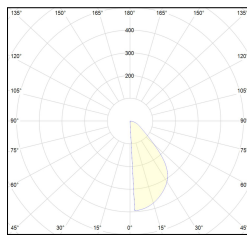

MACROLUX

Article code	Article	Light Temperature (°K)	Watt (W)	Length (mm)	Diffuser	Colour
411.0948.1200.01.4000.92	DARKLINE/DO/1220/24.4W/4000°K-92 DALI	4000	24.4	1220	Opal	Black (2)
411.0948.1200.01.92	DARKLINE/DO/1220/24.4W/3000°K-92 DALI	3000	24.4	1220	Opal	Black (2)
411.0948.1200.4000.92	*DARKLINE/DO/1220/24.4W/4000°K-92	4000	24.4	1220	Opal	Black (2)
411.0948.1200.92	DARKLINE/DO/1220/24.4W/3000°K-92	3000	24.4	1220	Opal	Black (2)
411.0948.600.01.4000.92	DARKLINE/DO/620/12.2W/4000°K-92 DALI	4000	12.2	620	Opal	Black (2)
411.0948.600.01.92	DARKLINE/DO/620/12.2W/3000°K-92 DALI	3000	12.2	620	Opal	Black (2)
411.0948.600.4000.92	DARKLINE/DO/620/12.2W/4000°K-92	4000	12.2	620	Opal	Black (2)
411.0948.600.92	DARKLINE/DO/620/12.2W/3000°K-92	3000	12.2	620	Opal	Black (2)
411.09489.1200.01.4000.92	*DARKLINE/DP/1220/24.4W/4000°K-92 DALI	4000	24.4	1220	Prismatic	Black (2)
411.09489.1200.01.92	DARKLINE/DP/1220/24.4W/3000°K-92 DALI	3000	24.4	1220	Prismatic	Black (2)
411.09489.1200.4000.92	*DARKLINE/DP/1220/24.4W/4000°K-92	4000	24.4	1220	Prismatic	Black (2)
411.09489.1200.92	*DARKLINE/DP/1220/24.4W/3000°K-92	3000	24.4	1220	Prismatic	Black (2)
411.09489.600.01.4000.92	*DARKLINE/DP/620/12.2W/4000°K-92 DALI	4000	12.2	620	Prismatic	Black (2)
411.09489.600.01.92	DARKLINE/DP/620/12.2W/3000°K-92 DALI	3000	12.2	620	Prismatic	Black (2)
411.09489.600.4000.92	DARKLINE/DP/620/12.2W/4000°K-92	4000	12.2	620	Prismatic	Black (2)
411.09489.600.92	DARKLINE/DP/620/12.2W/3000°K-92	3000	12.2	620	Prismatic	Black (2)