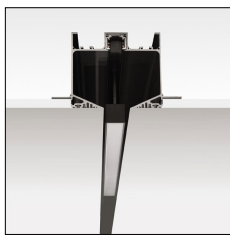

MACROLUX

Article code	Article	Light Temperature (°K)	Watt (W)	Length (mm)	Diffuser	Colour
411.0948.1200.01.4000.92	DARKLINE/DO/1220/24.4W/4000°K-92 DALI	4000	24.4	1220	Opal	Black (2)
411.0948.1200.01.92	DARKLINE/DO/1220/24.4W/3000°K-92 DALI	3000	24.4	1220	Opal	Black (2)
411.0948.1200.4000.92	*DARKLINE/DO/1220/24.4W/4000°K-92	4000	24.4	1220	Opal	Black (2)
411.0948.1200.92	DARKLINE/DO/1220/24.4W/3000°K-92	3000	24.4	1220	Opal	Black (2)
411.0948.600.01.4000.92	DARKLINE/DO/620/12.2W/4000°K-92 DALI	4000	12.2	620	Opal	Black (2)
411.0948.600.01.92	DARKLINE/DO/620/12.2W/3000°K-92 DALI	3000	12.2	620	Opal	Black (2)
411.0948.600.4000.92	DARKLINE/DO/620/12.2W/4000°K-92	4000	12.2	620	Opal	Black (2)
411.0948.600.92	DARKLINE/DO/620/12.2W/3000°K-92	3000	12.2	620	Opal	Black (2)
411.09489.1200.01.4000.92	*DARKLINE/DP/1220/24.4W/4000°K-92 DALI	4000	24.4	1220	Prismatic	Black (2)
411.09489.1200.01.92	DARKLINE/DP/1220/24.4W/3000°K-92 DALI	3000	24.4	1220	Prismatic	Black (2)
411.09489.1200.4000.92	*DARKLINE/DP/1220/24.4W/4000°K-92	4000	24.4	1220	Prismatic	Black (2)
411.09489.1200.92	*DARKLINE/DP/1220/24.4W/3000°K-92	3000	24.4	1220	Prismatic	Black (2)
411.09489.600.01.4000.92	*DARKLINE/DP/620/12.2W/4000°K-92 DALI	4000	12.2	620	Prismatic	Black (2)
411.09489.600.01.92	DARKLINE/DP/620/12.2W/3000°K-92 DALI	3000	12.2	620	Prismatic	Black (2)
411.09489.600.4000.92	DARKLINE/DP/620/12.2W/4000°K-92	4000	12.2	620	Prismatic	Black (2)
411.09489.600.92	DARKLINE/DP/620/12.2W/3000°K-92	3000	12.2	620	Prismatic	Black (2)