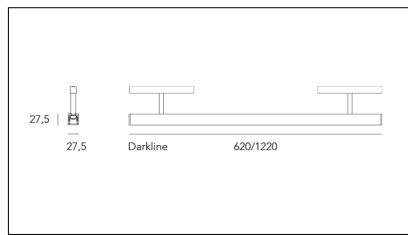

MACROLUX

Article code	Article	Light Temperature (°K)	Watt (W)	Length (mm)	Diffuser	Colour
411.0948.1200.01.4000.92	DARKLINE/DO/1220/24.4W/4000°K-92 DALI	4000	24.4	1220	Opal	Black (2)
411.0948.1200.01.92	DARKLINE/DO/1220/24.4W/3000°K-92 DALI	3000	24.4	1220	Opal	Black (2)
411.0948.1200.4000.92	*DARKLINE/DO/1220/24.4W/4000°K-92	4000	24.4	1220	Opal	Black (2)
411.0948.1200.92	DARKLINE/DO/1220/24.4W/3000°K-92	3000	24.4	1220	Opal	Black (2)
411.0948.600.01.4000.92	DARKLINE/DO/620/12.2W/4000°K-92 DALI	4000	12.2	620	Opal	Black (2)
411.0948.600.01.92	DARKLINE/DO/620/12.2W/3000°K-92 DALI	3000	12.2	620	Opal	Black (2)
411.0948.600.4000.92	DARKLINE/DO/620/12.2W/4000°K-92	4000	12.2	620	Opal	Black (2)
411.0948.600.92	DARKLINE/DO/620/12.2W/3000°K-92	3000	12.2	620	Opal	Black (2)
411.09489.1200.01.4000.92	*DARKLINE/DP/1220/24.4W/4000°K-92 DALI	4000	24.4	1220	Prismatic	Black (2)
411.09489.1200.01.92	DARKLINE/DP/1220/24.4W/3000°K-92 DALI	3000	24.4	1220	Prismatic	Black (2)
411.09489.1200.4000.92	*DARKLINE/DP/1220/24.4W/4000°K-92	4000	24.4	1220	Prismatic	Black (2)
411.09489.1200.92	*DARKLINE/DP/1220/24.4W/3000°K-92	3000	24.4	1220	Prismatic	Black (2)
411.09489.600.01.4000.92	*DARKLINE/DP/620/12.2W/4000°K-92 DALI	4000	12.2	620	Prismatic	Black (2)
411.09489.600.01.92	DARKLINE/DP/620/12.2W/3000°K-92 DALI	3000	12.2	620	Prismatic	Black (2)
411.09489.600.4000.92	DARKLINE/DP/620/12.2W/4000°K-92	4000	12.2	620	Prismatic	Black (2)
411.09489.600.92	DARKLINE/DP/620/12.2W/3000°K-92	3000	12.2	620	Prismatic	Black (2)