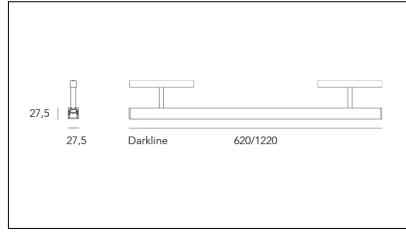

MACROLUX

Article code	Article	Light Temperature (°K)	Watt (W)	Length (mm)	Diffuser	Colour
411.0948.1200.01.4000.92	DARKLINE/DO/1220/24.4W/4000°K-92 DALI	4000	24.4	1220	Opal	Black (2)
411.0948.1200.01.92	DARKLINE/DO/1220/24.4W/3000°K-92 DALI	3000	24.4	1220	Opal	Black (2)
411.0948.1200.4000.92	*DARKLINE/DO/1220/24.4W/4000°K-92	4000	24.4	1220	Opal	Black (2)
411.0948.1200.92	DARKLINE/DO/1220/24.4W/3000°K-92	3000	24.4	1220	Opal	Black (2)
411.0948.600.01.4000.92	DARKLINE/DO/620/12.2W/4000°K-92 DALI	4000	12.2	620	Opal	Black (2)
411.0948.600.01.92	DARKLINE/DO/620/12.2W/3000°K-92 DALI	3000	12.2	620	Opal	Black (2)
411.0948.600.4000.92	DARKLINE/DO/620/12.2W/4000°K-92	4000	12.2	620	Opal	Black (2)
411.0948.600.92	DARKLINE/DO/620/12.2W/3000°K-92	3000	12.2	620	Opal	Black (2)
411.09489.1200.01.4000.92	*DARKLINE/DP/1220/24.4W/4000°K-92 DALI	4000	24.4	1220	Prismatic	Black (2)
411.09489.1200.01.92	DARKLINE/DP/1220/24.4W/3000°K-92 DALI	3000	24.4	1220	Prismatic	Black (2)
411.09489.1200.4000.92	*DARKLINE/DP/1220/24.4W/4000°K-92	4000	24.4	1220	Prismatic	Black (2)
411.09489.1200.92	*DARKLINE/DP/1220/24.4W/3000°K-92	3000	24.4	1220	Prismatic	Black (2)
411.09489.600.01.4000.92	*DARKLINE/DP/620/12.2W/4000°K-92 DALI	4000	12.2	620	Prismatic	Black (2)
411.09489.600.01.92	DARKLINE/DP/620/12.2W/3000°K-92 DALI	3000	12.2	620	Prismatic	Black (2)
411.09489.600.4000.92	DARKLINE/DP/620/12.2W/4000°K-92	4000	12.2	620	Prismatic	Black (2)
411.09489.600.92	DARKLINE/DP/620/12.2W/3000°K-92	3000	12.2	620	Prismatic	Black (2)