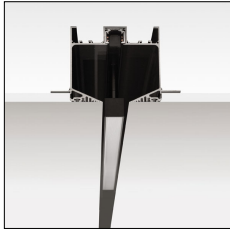

MACROLUX

Article code	Article	Light Temperature (°K)	Watt (W)	Length (mm)	Diffuser	Colour
411.0948.1200.01.4000.92	DARKLINE/DO/1220/24.4W/4000°K-92 DALI	4000	24.4	1220	Opal	Black (2)
411.0948.1200.01.92	DARKLINE/DO/1220/24.4W/3000°K-92 DALI	3000	24.4	1220	Opal	Black (2)
411.0948.1200.4000.92	*DARKLINE/DO/1220/24.4W/4000°K-92	4000	24.4	1220	Opal	Black (2)
411.0948.1200.92	DARKLINE/DO/1220/24.4W/3000°K-92	3000	24.4	1220	Opal	Black (2)
411.0948.600.01.4000.92	DARKLINE/DO/620/12.2W/4000°K-92 DALI	4000	12.2	620	Opal	Black (2)
411.0948.600.01.92	DARKLINE/DO/620/12.2W/3000°K-92 DALI	3000	12.2	620	Opal	Black (2)
411.0948.600.4000.92	DARKLINE/DO/620/12.2W/4000°K-92	4000	12.2	620	Opal	Black (2)
411.0948.600.92	DARKLINE/DO/620/12.2W/3000°K-92	3000	12.2	620	Opal	Black (2)
411.09489.1200.01.4000.92	*DARKLINE/DP/1220/24.4W/4000°K-92 DALI	4000	24.4	1220	Prismatic	Black (2)
411.09489.1200.01.92	DARKLINE/DP/1220/24.4W/3000°K-92 DALI	3000	24.4	1220	Prismatic	Black (2)
411.09489.1200.4000.92	*DARKLINE/DP/1220/24.4W/4000°K-92	4000	24.4	1220	Prismatic	Black (2)
411.09489.1200.92	*DARKLINE/DP/1220/24.4W/3000°K-92	3000	24.4	1220	Prismatic	Black (2)
411.09489.600.01.4000.92	*DARKLINE/DP/620/12.2W/4000°K-92 DALI	4000	12.2	620	Prismatic	Black (2)
411.09489.600.01.92	DARKLINE/DP/620/12.2W/3000°K-92 DALI	3000	12.2	620	Prismatic	Black (2)
411.09489.600.4000.92	DARKLINE/DP/620/12.2W/4000°K-92	4000	12.2	620	Prismatic	Black (2)
411.09489.600.92	DARKLINE/DP/620/12.2W/3000°K-92	3000	12.2	620	Prismatic	Black (2)