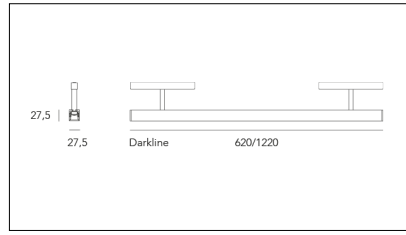

MACROLUX

Article code	Article	Light Temperature (°K)	Watt (W)	Length (mm)	Diffuser	Colour
411.0948.1200.01.4000.92	DARKLINE/DO/1220/24.4W/4000°K-92 DALI	4000	24.4	1220	Opal	Black (2)
411.0948.1200.01.92	DARKLINE/DO/1220/24.4W/3000°K-92 DALI	3000	24.4	1220	Opal	Black (2)
411.0948.1200.4000.92	*DARKLINE/DO/1220/24.4W/4000°K-92	4000	24.4	1220	Opal	Black (2)
411.0948.1200.92	DARKLINE/DO/1220/24.4W/3000°K-92	3000	24.4	1220	Opal	Black (2)
411.0948.600.01.4000.92	DARKLINE/DO/620/12.2W/4000°K-92 DALI	4000	12.2	620	Opal	Black (2)
411.0948.600.01.92	DARKLINE/DO/620/12.2W/3000°K-92 DALI	3000	12.2	620	Opal	Black (2)
411.0948.600.4000.92	DARKLINE/DO/620/12.2W/4000°K-92	4000	12.2	620	Opal	Black (2)
411.0948.600.92	DARKLINE/DO/620/12.2W/3000°K-92	3000	12.2	620	Opal	Black (2)
411.09489.1200.01.4000.92	*DARKLINE/DP/1220/24.4W/4000°K-92 DALI	4000	24.4	1220	Prismatic	Black (2)
411.09489.1200.01.92	DARKLINE/DP/1220/24.4W/3000°K-92 DALI	3000	24.4	1220	Prismatic	Black (2)
411.09489.1200.4000.92	*DARKLINE/DP/1220/24.4W/4000°K-92	4000	24.4	1220	Prismatic	Black (2)
411.09489.1200.92	*DARKLINE/DP/1220/24.4W/3000°K-92	3000	24.4	1220	Prismatic	Black (2)
411.09489.600.01.4000.92	*DARKLINE/DP/620/12.2W/4000°K-92 DALI	4000	12.2	620	Prismatic	Black (2)
411.09489.600.01.92	DARKLINE/DP/620/12.2W/3000°K-92 DALI	3000	12.2	620	Prismatic	Black (2)
411.09489.600.4000.92	DARKLINE/DP/620/12.2W/4000°K-92	4000	12.2	620	Prismatic	Black (2)
411.09489.600.92	DARKLINE/DP/620/12.2W/3000°K-92	3000	12.2	620	Prismatic	Black (2)