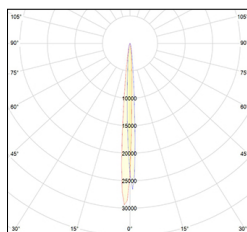

MACROLUX

Article code	Article	Colour	Beam angle (°)	Light Temperature (°K)	Watt (W)
181.0060.12.8	*MINI RACY	Black texture (8)	12	3000	10
181.0060.24.8	*MINIRACY/COB-8 10W 24°	Black texture (8)	24	3000	10
181.0060.36.8	*MINIRACY/COB-8 10W 36°	Black texture (8)	36	3000	10
181.0060.4000.12.8	*MINI RACY	Black texture (8)	12	4000	10
181.0060.4000.24.8	*MINI RACY	Black texture (8)	24	4000	10
181.0060.4000.36.8	*MINI RACY	Black texture (8)	36	4000	10
181.0060.4000.60.8	*MINI RACY	Black texture (8)	60	4000	10
181.0060.4000.8	*MINI RACY	Black texture (8)	6	4000	10
181.0060.60.8	*MINIRACY/COB-8 10W 60°	Black texture (8)	60	3000	10
181.0060.8	MINIRACY/COB-8 10W 6°	Black texture (8)	6	3000	10

Article code	Article	Colour	Beam angle (°)	Light Temperature (°K)	Watt (W)
181.0060.11	MINIRACY/COB-11 10W 6°	White texture (11)	6	3000	10
181.0060.12.11	*MINI RACY	White texture (11)	12	3000	10
181.0060.24.11	*MINI RACY	White texture (11)	24	3000	10
181.0060.36.11	*MINIRACY/COB-11 10W 36°	White texture (11)	36	3000	10
181.0060.4000.11	*MINI RACY	White texture (11)	6	4000	10
181.0060.4000.12.11	*MINI RACY	White texture (11)	12	4000	10
181.0060.4000.24.11	*MINI RACY	White texture (11)	24	4000	10
181.0060.4000.36.11	*MINI RACY	White texture (11)	36	4000	10
181.0060.4000.60.11	*MINI RACY	White texture (11)	60	4000	10
181.0060.60.11	*MINIRACY/COB-11 10W 60°	White texture (11)	60	3000	10