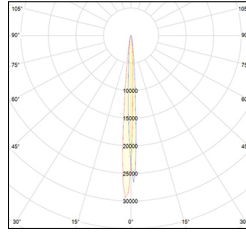

MACROLUX

Article code	Article	Colour	Beam angle (°)	Light Temperature (°K)	Watt (W)
181.0060.8	MINIRACY/COB-8 10W 6°	Black texture (8)	6	3000	10

Article code	Article	Colour	Beam angle (°)	Light Temperature (°K)	Watt (W)
181.0060.11	MINIRACY/COB-11 10W 6°	White texture (11)	6	3000	10