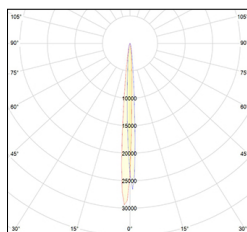

# MACROLUX

Article code	Article	Colour	Beam angle (°)	Light Temperature (°K)	Watt (W)
181.0060.12.8	*MINI RACY	Black texture (8)	12	3000	10
181.0060.24.8	*MINIRACY/COB-8 10W 24°	Black texture (8)	24	3000	10
181.0060.36.8	*MINIRACY/COB-8 10W 36°	Black texture (8)	36	3000	10
181.0060.4000.12.8	*MINI RACY	Black texture (8)	12	4000	10
181.0060.4000.24.8	*MINI RACY	Black texture (8)	24	4000	10
181.0060.4000.36.8	*MINI RACY	Black texture (8)	36	4000	10
181.0060.4000.60.8	*MINI RACY	Black texture (8)	60	4000	10
181.0060.4000.8	*MINI RACY	Black texture (8)	6	4000	10
181.0060.60.8	*MINIRACY/COB-8 10W 60°	Black texture (8)	60	3000	10
181.0060.8	MINIRACY/COB-8 10W 6°	Black texture (8)	6	3000	10

Article code	Article	Colour	Beam angle (°)	Light Temperature (°K)	Watt (W)
181.0060.11	MINIRACY/COB-11 10W 6°	White texture (11)	6	3000	10
181.0060.12.11	*MINI RACY	White texture (11)	12	3000	10
181.0060.24.11	*MINI RACY	White texture (11)	24	3000	10
181.0060.36.11	*MINIRACY/COB-11 10W 36°	White texture (11)	36	3000	10
181.0060.4000.11	*MINI RACY	White texture (11)	6	4000	10
181.0060.4000.12.11	*MINI RACY	White texture (11)	12	4000	10
181.0060.4000.24.11	*MINI RACY	White texture (11)	24	4000	10
181.0060.4000.36.11	*MINI RACY	White texture (11)	36	4000	10
181.0060.4000.60.11	*MINI RACY	White texture (11)	60	4000	10
181.0060.60.11	*MINIRACY/COB-11 10W 60°	White texture (11)	60	3000	10