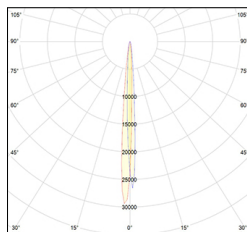

MACROLUX

Article code	Article	Colour	Beam angle (°)	Light Temperature (°K)	Watt (W)
181.0060.12.8	*MINI RACY	Black texture (8)	12	3000	10
181.0060.24.8	*MINIRACY/COB-8 10W 24°	Black texture (8)	24	3000	10
181.0060.36.8	*MINIRACY/COB-8 10W 36°	Black texture (8)	36	3000	10
181.0060.4000.12.8	*MINI RACY	Black texture (8)	12	4000	10
181.0060.4000.24.8	*MINI RACY	Black texture (8)	24	4000	10
181.0060.4000.36.8	*MINI RACY	Black texture (8)	36	4000	10
181.0060.4000.60.8	*MINI RACY	Black texture (8)	60	4000	10
181.0060.4000.8	*MINI RACY	Black texture (8)	6	4000	10
181.0060.60.8	*MINIRACY/COB-8 10W 60°	Black texture (8)	60	3000	10
181.0060.8	MINIRACY/COB-8 10W 6°	Black texture (8)	6	3000	10

Article code	Article	Colour	Beam angle (°)	Light Temperature (°K)	Watt (W)
181.0060.11	MINIRACY/COB-11 10W 6°	White texture (11)	6	3000	10
181.0060.12.11	*MINI RACY	White texture (11)	12	3000	10
181.0060.24.11	*MINI RACY	White texture (11)	24	3000	10
181.0060.36.11	*MINIRACY/COB-11 10W 36°	White texture (11)	36	3000	10
181.0060.4000.11	*MINI RACY	White texture (11)	6	4000	10
181.0060.4000.12.11	*MINI RACY	White texture (11)	12	4000	10
181.0060.4000.24.11	*MINI RACY	White texture (11)	24	4000	10
181.0060.4000.36.11	*MINI RACY	White texture (11)	36	4000	10
181.0060.4000.60.11	*MINI RACY	White texture (11)	60	4000	10
181.0060.60.11	*MINIRACY/COB-11 10W 60°	White texture (11)	60	3000	10