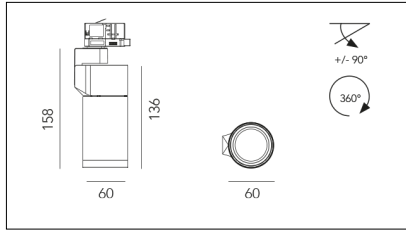

MACROLUX

Article code	Article	Colour	Beam angle (°)	Light Temperature (°K)	Watt (W)
181.0060.8	MINIRACY/COB-8 10W 6°	Black texture (8)	6	3000	10

Article code	Article	Colour	Beam angle (°)	Light Temperature (°K)	Watt (W)
181.0060.11	MINIRACY/COB-11 10W 6°	White texture (11)	6	3000	10