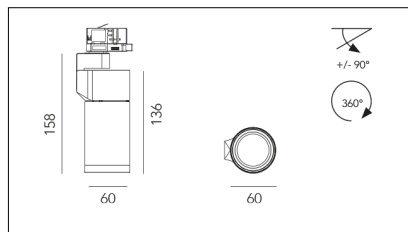

MACROLUX

Article code	Article	Colour	Beam angle (°)	Light Temperature (°K)	Watt (W)
181.0060.12.8	*MINI RACY	Black texture (8)	12	3000	10
181.0060.24.8	*MINIRACY/COB-8 10W 24°	Black texture (8)	24	3000	10
181.0060.36.8	*MINIRACY/COB-8 10W 36°	Black texture (8)	36	3000	10
181.0060.4000.12.8	*MINI RACY	Black texture (8)	12	4000	10
181.0060.4000.24.8	*MINI RACY	Black texture (8)	24	4000	10
181.0060.4000.36.8	*MINI RACY	Black texture (8)	36	4000	10
181.0060.4000.60.8	*MINI RACY	Black texture (8)	60	4000	10
181.0060.4000.8	*MINI RACY	Black texture (8)	6	4000	10
181.0060.60.8	*MINIRACY/COB-8 10W 60°	Black texture (8)	60	3000	10
181.0060.8	MINIRACY/COB-8 10W 6°	Black texture (8)	6	3000	10

Article code	Article	Colour	Beam angle (°)	Light Temperature (°K)	Watt (W)
181.0060.11	MINIRACY/COB-11 10W 6°	White texture (11)	6	3000	10
181.0060.12.11	*MINI RACY	White texture (11)	12	3000	10
181.0060.24.11	*MINI RACY	White texture (11)	24	3000	10
181.0060.36.11	*MINIRACY/COB-11 10W 36°	White texture (11)	36	3000	10
181.0060.4000.11	*MINI RACY	White texture (11)	6	4000	10
181.0060.4000.12.11	*MINI RACY	White texture (11)	12	4000	10
181.0060.4000.24.11	*MINI RACY	White texture (11)	24	4000	10
181.0060.4000.36.11	*MINI RACY	White texture (11)	36	4000	10
181.0060.4000.60.11	*MINI RACY	White texture (11)	60	4000	10
181.0060.60.11	*MINIRACY/COB-11 10W 60°	White texture (11)	60	3000	10