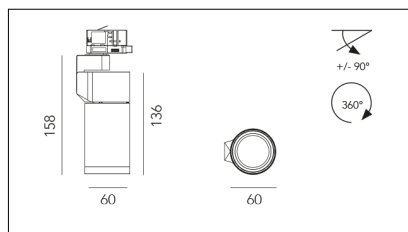

MACROLUX

Article code	Article	Colour	Beam angle (°)	Light Temperature (°K)	Watt (W)
181.0060.12.8	*MINI RACY	Black texture (8)	12	3000	10
181.0060.24.8	*MINIRACY/COB-8 10W 24°	Black texture (8)	24	3000	10
181.0060.36.8	*MINIRACY/COB-8 10W 36°	Black texture (8)	36	3000	10
181.0060.4000.12.8	*MINI RACY	Black texture (8)	12	4000	10
181.0060.4000.24.8	*MINI RACY	Black texture (8)	24	4000	10
181.0060.4000.36.8	*MINI RACY	Black texture (8)	36	4000	10
181.0060.4000.60.8	*MINI RACY	Black texture (8)	60	4000	10
181.0060.4000.8	*MINI RACY	Black texture (8)	6	4000	10
181.0060.60.8	*MINIRACY/COB-8 10W 60°	Black texture (8)	60	3000	10
181.0060.8	MINIRACY/COB-8 10W 6°	Black texture (8)	6	3000	10

Article code	Article	Colour	Beam angle (°)	Light Temperature (°K)	Watt (W)
181.0060.11	MINIRACY/COB-11 10W 6°	White texture (11)	6	3000	10
181.0060.12.11	*MINI RACY	White texture (11)	12	3000	10
181.0060.24.11	*MINI RACY	White texture (11)	24	3000	10
181.0060.36.11	*MINIRACY/COB-11 10W 36°	White texture (11)	36	3000	10
181.0060.4000.11	*MINI RACY	White texture (11)	6	4000	10
181.0060.4000.12.11	*MINI RACY	White texture (11)	12	4000	10
181.0060.4000.24.11	*MINI RACY	White texture (11)	24	4000	10
181.0060.4000.36.11	*MINI RACY	White texture (11)	36	4000	10
181.0060.4000.60.11	*MINI RACY	White texture (11)	60	4000	10
181.0060.60.11	*MINIRACY/COB-11 10W 60°	White texture (11)	60	3000	10