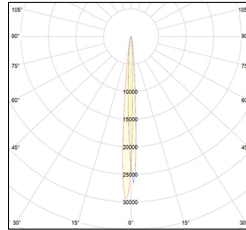

MACROLUX

Article code	Article	Colour	Beam angle (°)	Light Temperature (°K)	Watt (W)
181.0060.8	MINIRACY/COB-8 10W 6°	Black texture (8)	6	3000	10

Article code	Article	Colour	Beam angle (°)	Light Temperature (°K)	Watt (W)
181.0060.11	MINIRACY/COB-11 10W 6°	White texture (11)	6	3000	10