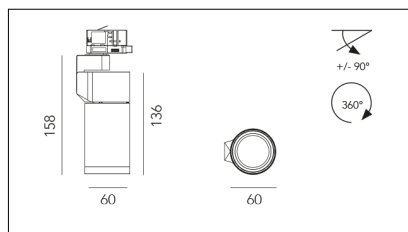

# MACROLUX

Article code	Article	Colour	Beam angle (°)	Light Temperature (°K)	Watt (W)
181.0060.12.8	*MINI RACY	Black texture (8)	12	3000	10
181.0060.24.8	*MINIRACY/COB-8 10W 24°	Black texture (8)	24	3000	10
181.0060.36.8	*MINIRACY/COB-8 10W 36°	Black texture (8)	36	3000	10
181.0060.4000.12.8	*MINI RACY	Black texture (8)	12	4000	10
181.0060.4000.24.8	*MINI RACY	Black texture (8)	24	4000	10
181.0060.4000.36.8	*MINI RACY	Black texture (8)	36	4000	10
181.0060.4000.60.8	*MINI RACY	Black texture (8)	60	4000	10
181.0060.4000.8	*MINI RACY	Black texture (8)	6	4000	10
181.0060.60.8	*MINIRACY/COB-8 10W 60°	Black texture (8)	60	3000	10
181.0060.8	MINIRACY/COB-8 10W 6°	Black texture (8)	6	3000	10

Article code	Article	Colour	Beam angle (°)	Light Temperature (°K)	Watt (W)
181.0060.11	MINIRACY/COB-11 10W 6°	White texture (11)	6	3000	10
181.0060.12.11	*MINI RACY	White texture (11)	12	3000	10
181.0060.24.11	*MINI RACY	White texture (11)	24	3000	10
181.0060.36.11	*MINIRACY/COB-11 10W 36°	White texture (11)	36	3000	10
181.0060.4000.11	*MINI RACY	White texture (11)	6	4000	10
181.0060.4000.12.11	*MINI RACY	White texture (11)	12	4000	10
181.0060.4000.24.11	*MINI RACY	White texture (11)	24	4000	10
181.0060.4000.36.11	*MINI RACY	White texture (11)	36	4000	10
181.0060.4000.60.11	*MINI RACY	White texture (11)	60	4000	10
181.0060.60.11	*MINIRACY/COB-11 10W 60°	White texture (11)	60	3000	10