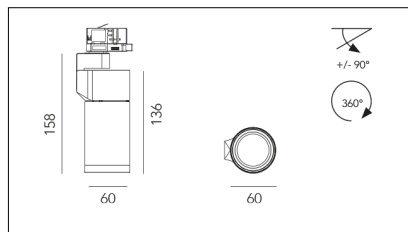

# MACROLUX

Article code	Article	Colour	Beam angle (°)	Light Temperature (°K)	Watt (W)
181.0060.12.8	*MINI RACY	Black texture (8)	12	3000	10
181.0060.24.8	*MINIRACY/COB-8 10W 24°	Black texture (8)	24	3000	10
181.0060.36.8	*MINIRACY/COB-8 10W 36°	Black texture (8)	36	3000	10
181.0060.4000.12.8	*MINI RACY	Black texture (8)	12	4000	10
181.0060.4000.24.8	*MINI RACY	Black texture (8)	24	4000	10
181.0060.4000.36.8	*MINI RACY	Black texture (8)	36	4000	10
181.0060.4000.60.8	*MINI RACY	Black texture (8)	60	4000	10
181.0060.4000.8	*MINI RACY	Black texture (8)	6	4000	10
181.0060.60.8	*MINIRACY/COB-8 10W 60°	Black texture (8)	60	3000	10
181.0060.8	MINIRACY/COB-8 10W 6°	Black texture (8)	6	3000	10

Article code	Article	Colour	Beam angle (°)	Light Temperature (°K)	Watt (W)
181.0060.11	MINIRACY/COB-11 10W 6°	White texture (11)	6	3000	10
181.0060.12.11	*MINI RACY	White texture (11)	12	3000	10
181.0060.24.11	*MINI RACY	White texture (11)	24	3000	10
181.0060.36.11	*MINIRACY/COB-11 10W 36°	White texture (11)	36	3000	10
181.0060.4000.11	*MINI RACY	White texture (11)	6	4000	10
181.0060.4000.12.11	*MINI RACY	White texture (11)	12	4000	10
181.0060.4000.24.11	*MINI RACY	White texture (11)	24	4000	10
181.0060.4000.36.11	*MINI RACY	White texture (11)	36	4000	10
181.0060.4000.60.11	*MINI RACY	White texture (11)	60	4000	10
181.0060.60.11	*MINIRACY/COB-11 10W 60°	White texture (11)	60	3000	10