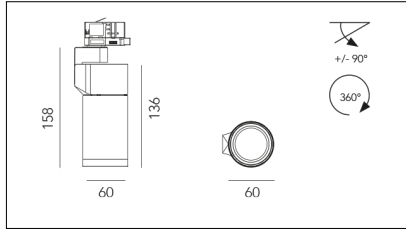

MACROLUX

Article code	Article	Colour	Beam angle (°)	Light Temperature (°K)	Watt (W)
181.0060.8	MINIRACY/COB-8 10W 6°	Black texture (8)	6	3000	10

Article code	Article	Colour	Beam angle (°)	Light Temperature (°K)	Watt (W)
181.0060.11	MINIRACY/COB-11 10W 6°	White texture (11)	6	3000	10