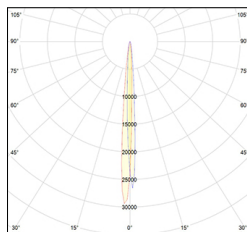

# MACROLUX

Article code	Article	Colour	Beam angle (°)	Light Temperature (°K)	Watt (W)
181.0060.12.8	*MINI RACY	Black texture (8)	12	3000	10
181.0060.24.8	*MINIRACY/COB-8 10W 24°	Black texture (8)	24	3000	10
181.0060.36.8	*MINIRACY/COB-8 10W 36°	Black texture (8)	36	3000	10
181.0060.4000.12.8	*MINI RACY	Black texture (8)	12	4000	10
181.0060.4000.24.8	*MINI RACY	Black texture (8)	24	4000	10
181.0060.4000.36.8	*MINI RACY	Black texture (8)	36	4000	10
181.0060.4000.60.8	*MINI RACY	Black texture (8)	60	4000	10
181.0060.4000.8	*MINI RACY	Black texture (8)	6	4000	10
181.0060.60.8	*MINIRACY/COB-8 10W 60°	Black texture (8)	60	3000	10
181.0060.8	MINIRACY/COB-8 10W 6°	Black texture (8)	6	3000	10

Article code	Article	Colour	Beam angle (°)	Light Temperature (°K)	Watt (W)
181.0060.11	MINIRACY/COB-11 10W 6°	White texture (11)	6	3000	10
181.0060.12.11	*MINI RACY	White texture (11)	12	3000	10
181.0060.24.11	*MINI RACY	White texture (11)	24	3000	10
181.0060.36.11	*MINIRACY/COB-11 10W 36°	White texture (11)	36	3000	10
181.0060.4000.11	*MINI RACY	White texture (11)	6	4000	10
181.0060.4000.12.11	*MINI RACY	White texture (11)	12	4000	10
181.0060.4000.24.11	*MINI RACY	White texture (11)	24	4000	10
181.0060.4000.36.11	*MINI RACY	White texture (11)	36	4000	10
181.0060.4000.60.11	*MINI RACY	White texture (11)	60	4000	10
181.0060.60.11	*MINIRACY/COB-11 10W 60°	White texture (11)	60	3000	10