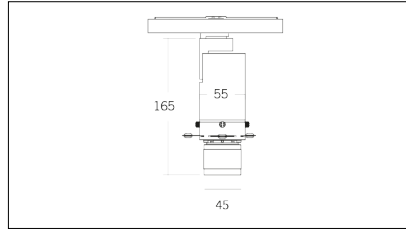

MACROLUX

Article code	Article	Colour	Light Temperature (°K)	Watt (W)	Beam angle (°)
181.0048.01.8	SHAPÉ/48V-8 DALI	Black texture (8)	3000	10	34
181.0048.8	SHAPÉ/48V-8	Black texture (8)	3000	10	34