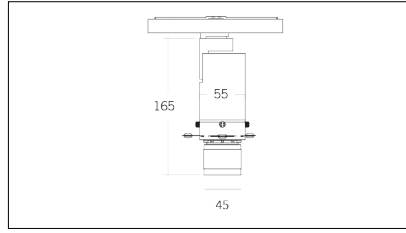

MACROLUX

Article code	Article	Colour	Light Temperature (°K)	Watt (W)	Beam angle (°)
181.0048.8	*SHAPE/48V-8	Black texture (8)	3000	10	34