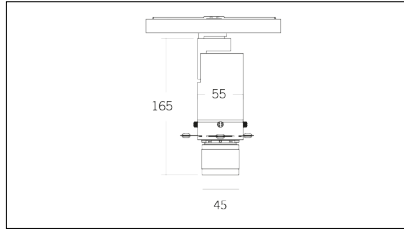

MACROLUX

Article code	Article	Colour	Light Temperature (°K)	Watt (W)	Beam angle (°)
181.0048.8	*SHAPE/48V-8	Black texture (8)	3000	10	34