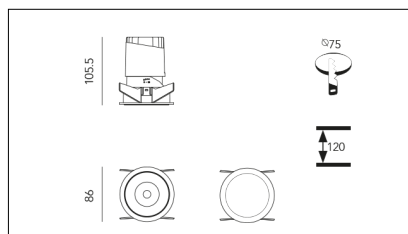

Article code	Article	Colour	Additional colour	Beam angle (°)	Light Temperature (°K)	Watt (W)	Type of recessed
420.0075.01.15.46	*DRAFT_75	White (4)	Chrome (6)	15	3000	10	Plasterboard
420.0075.01.38.46	*DRAFT_75	White (4)	Chrome (6)	38	3000	10	Plasterboard