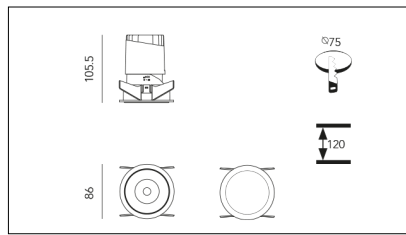

# MACROLUX

Article code	Article	Colour	Additional colour	Beam angle (°)	Light Temperature (°K)	Watt (W)	Type of recessed
420.0075.01.15.44	DRAFT_75/15°-44 DALI	White (4)	White (4)	15	3000	10	Plasterboard
420.0075.01.38.44	DRAFT_75/38°-44 DALI	White (4)	White (4)	38	3000	10	Plasterboard
420.0075.01.4000.15.44	*DRAFT_75	White (4)	White (4)	15	4000	10	Plasterboard
420.0075.01.4000.38.44	DRAFT_75/38°-44 4000°K DALI	White (4)	White (4)	38	4000	10	Plasterboard
420.0075.01.4000.44	*DRAFT_75	White (4)	White (4)	24	4000	10	Plasterboard
420.0075.01.44	DRAFT_75/24°-44 DALI	White (4)	White (4)	24	3000	10	Plasterboard
420.0075.15.44	DRAFT_75/15°-44	White (4)	White (4)	15	3000	10	Plasterboard
420.0075.38.44	DRAFT_75/38°-44	White (4)	White (4)	38	3000	10	Plasterboard
420.0075.4000.15.44	*draft75	White (4)	White (4)	15	4000	10	Plasterboard
420.0075.4000.38.44	*draft75	White (4)	White (4)	38	4000	10	Plasterboard
420.0075.4000.44	DRAFT_75/24°-44 4000°K	White (4)	White (4)	24	4000	10	Plasterboard
420.0075.44	DRAFT_75/24°-44	White (4)	White (4)	24	3000	10	Plasterboard