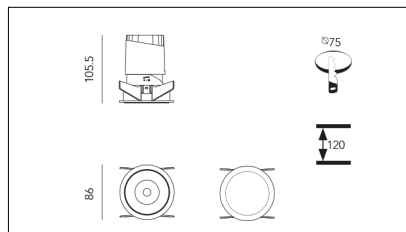

Article code	Article	Colour	Additional colour	Beam angle (°)	Light Temperature (°K)	Watt (W)	Type of recessed
420.0075.01.15.46	*DRAFT_75	White (4)	Chrome (6)	15	3000	10	Plasterboard
420.0075.01.38.46	*DRAFT_75	White (4)	Chrome (6)	38	3000	10	Plasterboard