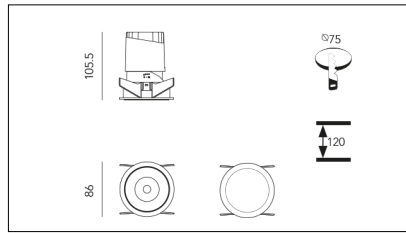

Article code	Article	Colour	Additional colour	Beam angle (°)	Light Temperature (°K)	Watt (W)	Type of recessed
420.0075.01.4000.15.46	*DRAFT_75	White (4)	Chrome (6)	15	4000	10	Plasterboard
420.0075.01.4000.38.46	DRAFT_75/38°-46 4000°K DALI	White (4)	Chrome (6)	38	4000	10	Plasterboard
420.0075.01.4000.46	*DRAFT_75	White (4)	Chrome (6)	24	4000	10	Plasterboard
420.0075.01.46	DRAFT_75/24°-46 DALI	White (4)	Chrome (6)	24	3000	10	Plasterboard
420.0075.15.46	DRAFT_75/15°-46	White (4)	Chrome (6)	15	3000	10	Plasterboard
420.0075.38.46	DRAFT_75/38°-46	White (4)	Chrome (6)	38	3000	10	Plasterboard
420.0075.4000.15.46	*draft75	White (4)	Chrome (6)	15	4000	10	Plasterboard
420.0075.4000.38.46	DRAFT_75/4000°K/38°-46	White (4)	Chrome (6)	38	4000	10	Plasterboard
420.0075.4000.46	*draft75	White (4)	Chrome (6)	24	4000	10	Plasterboard
420.0075.46	DRAFT_75/24°-46	White (4)	Chrome (6)	24	3000	10	Plasterboard

Article code	Article	Colour	Additional colour	Beam angle (°)	Light Temperature (°K)	Watt (W)	Type of recessed
420.0075.01.15.495	DRAFT_75/15°-495 DALI	White (4)	Bronze Reflector(95)	15	3000	10	Plasterboard
420.0075.01.38.495	DRAFT_75/38°-495 DALI	White (4)	Bronze Reflector(95)	38	3000	10	Plasterboard
420.0075.01.4000.15.495	*DRAFT_75	White (4)	Bronze Reflector(95)	15	4000	10	Plasterboard
420.0075.01.4000.38.495	*DRAFT_75	White (4)	Bronze Reflector(95)	38	4000	10	Plasterboard
420.0075.01.4000.495	*DRAFT_75	White (4)	Bronze Reflector(95)	24	4000	10	Plasterboard
420.0075.01.495	DRAFT_75/24°-495 DALI	White (4)	Bronze Reflector(95)	24	3000	10	Plasterboard
420.0075.15.495	DRAFT_75/15°-495	White (4)	Bronze Reflector(95)	15	3000	10	Plasterboard
420.0075.38.495	DRAFT_75/38°-495	White (4)	Bronze Reflector(95)	38	3000	10	Plasterboard
420.0075.4000.15.495	*draft75	White (4)	Bronze Reflector(95)	15	4000	10	Plasterboard
420.0075.4000.38.495	*DRAFT_75/38°-495 4000°K	White (4)	Bronze Reflector(95)	38	4000	10	Plasterboard
420.0075.4000.495	*draft75	White (4)	Bronze Reflector(95)	24	4000	10	Plasterboard
420.0075.495	DRAFT_75/24°-495	White (4)	Bronze Reflector(95)	24	3000	10	Plasterboard