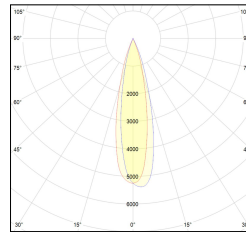

Article code	Article	Colour	Additional colour	Beam angle (°)	Light Temperature (°K)	Watt (W)	Type of recessed
420.0075.01.4000.15.46	*DRAFT_75	White (4)	Chrome (6)	15	4000	10	Plasterboard
420.0075.01.4000.38.46	DRAFT_75/38°-46 4000°K DALI	White (4)	Chrome (6)	38	4000	10	Plasterboard
420.0075.01.4000.46	*DRAFT_75	White (4)	Chrome (6)	24	4000	10	Plasterboard
420.0075.01.46	DRAFT_75/24°-46 DALI	White (4)	Chrome (6)	24	3000	10	Plasterboard
420.0075.15.46	DRAFT_75/15°-46	White (4)	Chrome (6)	15	3000	10	Plasterboard
420.0075.38.46	DRAFT_75/38°-46	White (4)	Chrome (6)	38	3000	10	Plasterboard
420.0075.4000.15.46	*draft75	White (4)	Chrome (6)	15	4000	10	Plasterboard
420.0075.4000.38.46	DRAFT_75/4000°K/38°-46	White (4)	Chrome (6)	38	4000	10	Plasterboard
420.0075.4000.46	*draft75	White (4)	Chrome (6)	24	4000	10	Plasterboard
420.0075.46	DRAFT_75/24°-46	White (4)	Chrome (6)	24	3000	10	Plasterboard

Article code	Article	Colour	Additional colour	Beam angle (°)	Light Temperature (°K)	Watt (W)	Type of recessed
420.0075.01.15.495	DRAFT_75/15°-495 DALI	White (4)	Bronze Reflector(95)	15	3000	10	Plasterboard
420.0075.01.38.495	DRAFT_75/38°-495 DALI	White (4)	Bronze Reflector(95)	38	3000	10	Plasterboard
420.0075.01.4000.15.495	*DRAFT_75	White (4)	Bronze Reflector(95)	15	4000	10	Plasterboard
420.0075.01.4000.38.495	*DRAFT_75	White (4)	Bronze Reflector(95)	38	4000	10	Plasterboard
420.0075.01.4000.495	*DRAFT_75	White (4)	Bronze Reflector(95)	24	4000	10	Plasterboard
420.0075.01.495	DRAFT_75/24°-495 DALI	White (4)	Bronze Reflector(95)	24	3000	10	Plasterboard
420.0075.15.495	DRAFT_75/15°-495	White (4)	Bronze Reflector(95)	15	3000	10	Plasterboard
420.0075.38.495	DRAFT_75/38°-495	White (4)	Bronze Reflector(95)	38	3000	10	Plasterboard
420.0075.4000.15.495	*draft75	White (4)	Bronze Reflector(95)	15	4000	10	Plasterboard
420.0075.4000.38.495	*DRAFT_75/38°-495 4000°K	White (4)	Bronze Reflector(95)	38	4000	10	Plasterboard
420.0075.4000.495	*draft75	White (4)	Bronze Reflector(95)	24	4000	10	Plasterboard
420.0075.495	DRAFT_75/24°-495	White (4)	Bronze Reflector(95)	24	3000	10	Plasterboard