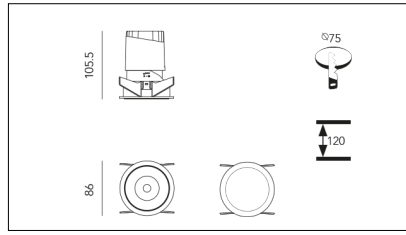

# MACROLUX

Article code	Article	Colour	Additional colour	Beam angle (°)	Light Temperature (°K)	Watt (W)	Type of recessed
420.0075.01.15.44	DRAFT_75/15°-44 DALI	White (4)	White (4)	15	3000	10	Plasterboard
420.0075.01.38.44	DRAFT_75/38°-44 DALI	White (4)	White (4)	38	3000	10	Plasterboard
420.0075.01.4000.15.44	*DRAFT_75	White (4)	White (4)	15	4000	10	Plasterboard
420.0075.01.4000.38.44	DRAFT_75/38°-44 4000°K DALI	White (4)	White (4)	38	4000	10	Plasterboard
420.0075.01.4000.44	*DRAFT_75	White (4)	White (4)	24	4000	10	Plasterboard
420.0075.01.44	DRAFT_75/24°-44 DALI	White (4)	White (4)	24	3000	10	Plasterboard
420.0075.15.44	DRAFT_75/15°-44	White (4)	White (4)	15	3000	10	Plasterboard
420.0075.38.44	DRAFT_75/38°-44	White (4)	White (4)	38	3000	10	Plasterboard
420.0075.4000.15.44	*draft75	White (4)	White (4)	15	4000	10	Plasterboard
420.0075.4000.38.44	*draft75	White (4)	White (4)	38	4000	10	Plasterboard
420.0075.4000.44	DRAFT_75/24°-44 4000°K	White (4)	White (4)	24	4000	10	Plasterboard
420.0075.44	DRAFT_75/24°-44	White (4)	White (4)	24	3000	10	Plasterboard