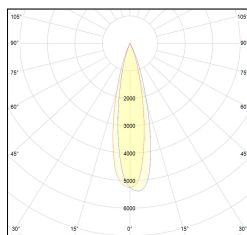

# MACROLUX

Article code	Article	Colour	Additional colour	Beam angle (°)	Light Temperature (°K)	Watt (W)	Type of recessed
420.0075.01.15.44	DRAFT_75/15°-44 DALI	White (4)	White (4)	15	3000	10	Plasterboard
420.0075.01.38.44	DRAFT_75/38°-44 DALI	White (4)	White (4)	38	3000	10	Plasterboard
420.0075.01.4000.15.44	*DRAFT_75	White (4)	White (4)	15	4000	10	Plasterboard
420.0075.01.4000.38.44	DRAFT_75/38°-44 4000°K DALI	White (4)	White (4)	38	4000	10	Plasterboard
420.0075.01.4000.44	*DRAFT_75	White (4)	White (4)	24	4000	10	Plasterboard
420.0075.01.44	DRAFT_75/24°-44 DALI	White (4)	White (4)	24	3000	10	Plasterboard
420.0075.15.44	DRAFT_75/15°-44	White (4)	White (4)	15	3000	10	Plasterboard
420.0075.38.44	DRAFT_75/38°-44	White (4)	White (4)	38	3000	10	Plasterboard
420.0075.4000.15.44	*draft75	White (4)	White (4)	15	4000	10	Plasterboard
420.0075.4000.38.44	*draft75	White (4)	White (4)	38	4000	10	Plasterboard
420.0075.4000.44	DRAFT_75/24°-44 4000°K	White (4)	White (4)	24	4000	10	Plasterboard
420.0075.44	DRAFT_75/24°-44	White (4)	White (4)	24	3000	10	Plasterboard