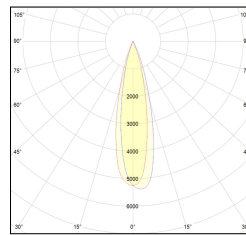

# MACROLUX

Article code	Article	Colour	Additional colour	Beam angle (°)	Light Temperature (°K)	Watt (W)	Type of recessed
420.0075.01.15.44	DRAFT_75/15°-44 DALI	White (4)	White (4)	15	3000	10	Plasterboard
420.0075.01.38.44	DRAFT_75/38°-44 DALI	White (4)	White (4)	38	3000	10	Plasterboard
420.0075.01.4000.15.44	*DRAFT_75	White (4)	White (4)	15	4000	10	Plasterboard
420.0075.01.4000.38.44	DRAFT_75/38°-44 4000°K DALI	White (4)	White (4)	38	4000	10	Plasterboard
420.0075.01.4000.44	*DRAFT_75	White (4)	White (4)	24	4000	10	Plasterboard
420.0075.01.44	DRAFT_75/24°-44 DALI	White (4)	White (4)	24	3000	10	Plasterboard
420.0075.15.44	DRAFT_75/15°-44	White (4)	White (4)	15	3000	10	Plasterboard
420.0075.38.44	DRAFT_75/38°-44	White (4)	White (4)	38	3000	10	Plasterboard
420.0075.4000.15.44	*draft75	White (4)	White (4)	15	4000	10	Plasterboard
420.0075.4000.38.44	*draft75	White (4)	White (4)	38	4000	10	Plasterboard
420.0075.4000.44	DRAFT_75/24°-44 4000°K	White (4)	White (4)	24	4000	10	Plasterboard
420.0075.44	DRAFT_75/24°-44	White (4)	White (4)	24	3000	10	Plasterboard