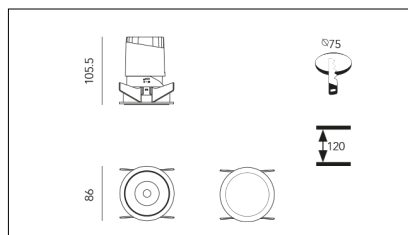

# MACROLUX

Article code	Article	Colour	Additional colour	Beam angle (°)	Light Temperature (°K)	Watt (W)	Type of recessed
420.0075.01.15.44	DRAFT_75/15°-44 DALI	White (4)	White (4)	15	3000	10	Plasterboard
420.0075.01.38.44	DRAFT_75/38°-44 DALI	White (4)	White (4)	38	3000	10	Plasterboard
420.0075.01.4000.15.44	*DRAFT_75	White (4)	White (4)	15	4000	10	Plasterboard
420.0075.01.4000.38.44	DRAFT_75/38°-44 4000°K DALI	White (4)	White (4)	38	4000	10	Plasterboard
420.0075.01.4000.44	*DRAFT_75	White (4)	White (4)	24	4000	10	Plasterboard
420.0075.01.44	DRAFT_75/24°-44 DALI	White (4)	White (4)	24	3000	10	Plasterboard
420.0075.15.44	DRAFT_75/15°-44	White (4)	White (4)	15	3000	10	Plasterboard
420.0075.38.44	DRAFT_75/38°-44	White (4)	White (4)	38	3000	10	Plasterboard
420.0075.4000.15.44	*draft75	White (4)	White (4)	15	4000	10	Plasterboard
420.0075.4000.38.44	*draft75	White (4)	White (4)	38	4000	10	Plasterboard
420.0075.4000.44	DRAFT_75/24°-44 4000°K	White (4)	White (4)	24	4000	10	Plasterboard
420.0075.44	DRAFT_75/24°-44	White (4)	White (4)	24	3000	10	Plasterboard