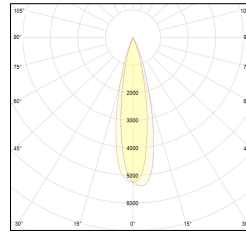

# MACROLUX

Article code	Article	Colour	Additional colour	Beam angle (°)	Light Temperature (°K)	Watt (W)	Type of recessed
420.0075.01.15.44	DRAFT_75/15°-44 DALI	White (4)	White (4)	15	3000	10	Plasterboard
420.0075.01.38.44	DRAFT_75/38°-44 DALI	White (4)	White (4)	38	3000	10	Plasterboard
420.0075.01.4000.15.44	*DRAFT_75	White (4)	White (4)	15	4000	10	Plasterboard
420.0075.01.4000.38.44	DRAFT_75/38°-44 4000°K DALI	White (4)	White (4)	38	4000	10	Plasterboard
420.0075.01.4000.44	*DRAFT_75	White (4)	White (4)	24	4000	10	Plasterboard
420.0075.01.44	DRAFT_75/24°-44 DALI	White (4)	White (4)	24	3000	10	Plasterboard
420.0075.15.44	DRAFT_75/15°-44	White (4)	White (4)	15	3000	10	Plasterboard
420.0075.38.44	DRAFT_75/38°-44	White (4)	White (4)	38	3000	10	Plasterboard
420.0075.4000.15.44	*draft75	White (4)	White (4)	15	4000	10	Plasterboard
420.0075.4000.38.44	*draft75	White (4)	White (4)	38	4000	10	Plasterboard
420.0075.4000.44	DRAFT_75/24°-44 4000°K	White (4)	White (4)	24	4000	10	Plasterboard
420.0075.44	DRAFT_75/24°-44	White (4)	White (4)	24	3000	10	Plasterboard