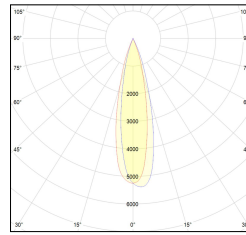

Article code	Article	Colour	Additional colour	Beam angle (°)	Light Temperature (°K)	Watt (W)	Type of recessed
420.0075.01.4000.15.46	*DRAFT_75	White (4)	Chrome (6)	15	4000	10	Plasterboard
420.0075.01.4000.38.46	DRAFT_75/38°-46 4000°K DALI	White (4)	Chrome (6)	38	4000	10	Plasterboard
420.0075.01.4000.46	*DRAFT_75	White (4)	Chrome (6)	24	4000	10	Plasterboard
420.0075.01.46	DRAFT_75/24°-46 DALI	White (4)	Chrome (6)	24	3000	10	Plasterboard
420.0075.15.46	DRAFT_75/15°-46	White (4)	Chrome (6)	15	3000	10	Plasterboard
420.0075.38.46	DRAFT_75/38°-46	White (4)	Chrome (6)	38	3000	10	Plasterboard
420.0075.4000.15.46	*draft75	White (4)	Chrome (6)	15	4000	10	Plasterboard
420.0075.4000.38.46	DRAFT_75/4000°K/38°-46	White (4)	Chrome (6)	38	4000	10	Plasterboard
420.0075.4000.46	*draft75	White (4)	Chrome (6)	24	4000	10	Plasterboard
420.0075.46	DRAFT_75/24°-46	White (4)	Chrome (6)	24	3000	10	Plasterboard

Article code	Article	Colour	Additional colour	Beam angle (°)	Light Temperature (°K)	Watt (W)	Type of recessed
420.0075.01.15.495	DRAFT_75/15°-495 DALI	White (4)	Bronze Reflector(95)	15	3000	10	Plasterboard
420.0075.01.38.495	DRAFT_75/38°-495 DALI	White (4)	Bronze Reflector(95)	38	3000	10	Plasterboard
420.0075.01.4000.15.495	*DRAFT_75	White (4)	Bronze Reflector(95)	15	4000	10	Plasterboard
420.0075.01.4000.38.495	*DRAFT_75	White (4)	Bronze Reflector(95)	38	4000	10	Plasterboard
420.0075.01.4000.495	*DRAFT_75	White (4)	Bronze Reflector(95)	24	4000	10	Plasterboard
420.0075.01.495	DRAFT_75/24°-495 DALI	White (4)	Bronze Reflector(95)	24	3000	10	Plasterboard
420.0075.15.495	DRAFT_75/15°-495	White (4)	Bronze Reflector(95)	15	3000	10	Plasterboard
420.0075.38.495	DRAFT_75/38°-495	White (4)	Bronze Reflector(95)	38	3000	10	Plasterboard
420.0075.4000.15.495	*draft75	White (4)	Bronze Reflector(95)	15	4000	10	Plasterboard
420.0075.4000.38.495	*DRAFT_75/38°-495 4000°K	White (4)	Bronze Reflector(95)	38	4000	10	Plasterboard
420.0075.4000.495	*draft75	White (4)	Bronze Reflector(95)	24	4000	10	Plasterboard
420.0075.495	DRAFT_75/24°-495	White (4)	Bronze Reflector(95)	24	3000	10	Plasterboard