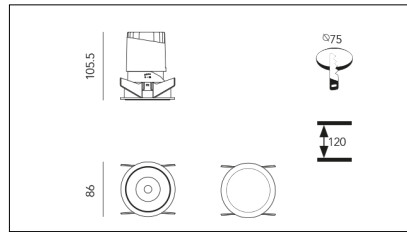

Article code	Article	Colour	Additional colour	Beam angle (°)	Light Temperature (°K)	Watt (W)	Type of recessed
420.0075.01.4000.15.46	*DRAFT_75	White (4)	Chrome (6)	15	4000	10	Plasterboard
420.0075.01.4000.38.46	DRAFT_75/38°-46 4000°K DALI	White (4)	Chrome (6)	38	4000	10	Plasterboard
420.0075.01.4000.46	*DRAFT_75	White (4)	Chrome (6)	24	4000	10	Plasterboard
420.0075.01.46	DRAFT_75/24°-46 DALI	White (4)	Chrome (6)	24	3000	10	Plasterboard
420.0075.15.46	DRAFT_75/15°-46	White (4)	Chrome (6)	15	3000	10	Plasterboard
420.0075.38.46	DRAFT_75/38°-46	White (4)	Chrome (6)	38	3000	10	Plasterboard
420.0075.4000.15.46	*draft75	White (4)	Chrome (6)	15	4000	10	Plasterboard
420.0075.4000.38.46	DRAFT_75/4000°K/38°-46	White (4)	Chrome (6)	38	4000	10	Plasterboard
420.0075.4000.46	*draft75	White (4)	Chrome (6)	24	4000	10	Plasterboard
420.0075.46	DRAFT_75/24°-46	White (4)	Chrome (6)	24	3000	10	Plasterboard

Article code	Article	Colour	Additional colour	Beam angle (°)	Light Temperature (°K)	Watt (W)	Type of recessed
420.0075.01.15.495	DRAFT_75/15°-495 DALI	White (4)	Bronze Reflector(95)	15	3000	10	Plasterboard
420.0075.01.38.495	DRAFT_75/38°-495 DALI	White (4)	Bronze Reflector(95)	38	3000	10	Plasterboard
420.0075.01.4000.15.495	*DRAFT_75	White (4)	Bronze Reflector(95)	15	4000	10	Plasterboard
420.0075.01.4000.38.495	*DRAFT_75	White (4)	Bronze Reflector(95)	38	4000	10	Plasterboard
420.0075.01.4000.495	*DRAFT_75	White (4)	Bronze Reflector(95)	24	4000	10	Plasterboard
420.0075.01.495	DRAFT_75/24°-495 DALI	White (4)	Bronze Reflector(95)	24	3000	10	Plasterboard
420.0075.15.495	DRAFT_75/15°-495	White (4)	Bronze Reflector(95)	15	3000	10	Plasterboard
420.0075.38.495	DRAFT_75/38°-495	White (4)	Bronze Reflector(95)	38	3000	10	Plasterboard
420.0075.4000.15.495	*draft75	White (4)	Bronze Reflector(95)	15	4000	10	Plasterboard
420.0075.4000.38.495	*DRAFT_75/38°-495 4000°K	White (4)	Bronze Reflector(95)	38	4000	10	Plasterboard
420.0075.4000.495	*draft75	White (4)	Bronze Reflector(95)	24	4000	10	Plasterboard
420.0075.495	DRAFT_75/24°-495	White (4)	Bronze Reflector(95)	24	3000	10	Plasterboard