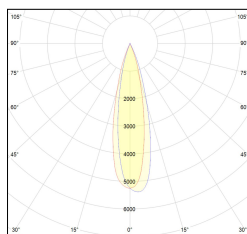

Article code	Article	Colour	Additional colour	Beam angle (°)	Light Temperature (°K)	Watt (W)	Type of recessed
420.0075.01.15.46	*DRAFT_75	White (4)	Chrome (6)	15	3000	10	Plasterboard
420.0075.01.38.46	*DRAFT_75	White (4)	Chrome (6)	38	3000	10	Plasterboard