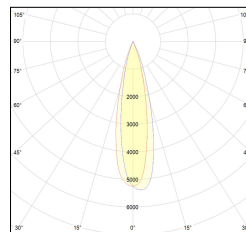

Article code	Article	Colour	Additional colour	Beam angle (°)	Light Temperature (°K)	Watt (W)	Type of recessed
420.0075.01.15.46	*DRAFT_75	White (4)	Chrome (6)	15	3000	10	Plasterboard
420.0075.01.38.46	*DRAFT_75	White (4)	Chrome (6)	38	3000	10	Plasterboard