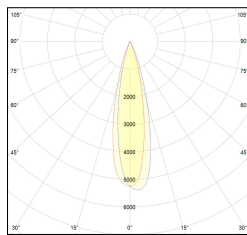

# MACROLUX

Article code	Article	Colour	Additional colour	Beam angle (°)	Light Temperature (°K)	Watt (W)	Type of recessed
420.0075.01.15.44	DRAFT_75/15°-44 DALI	White (4)	White (4)	15	3000	10	Plasterboard
420.0075.01.38.44	DRAFT_75/38°-44 DALI	White (4)	White (4)	38	3000	10	Plasterboard
420.0075.01.4000.15.44	*DRAFT_75	White (4)	White (4)	15	4000	10	Plasterboard
420.0075.01.4000.38.44	DRAFT_75/38°-44 4000°K DALI	White (4)	White (4)	38	4000	10	Plasterboard
420.0075.01.4000.44	*DRAFT_75	White (4)	White (4)	24	4000	10	Plasterboard
420.0075.01.44	DRAFT_75/24°-44 DALI	White (4)	White (4)	24	3000	10	Plasterboard
420.0075.15.44	DRAFT_75/15°-44	White (4)	White (4)	15	3000	10	Plasterboard
420.0075.38.44	DRAFT_75/38°-44	White (4)	White (4)	38	3000	10	Plasterboard
420.0075.4000.15.44	*draft75	White (4)	White (4)	15	4000	10	Plasterboard
420.0075.4000.38.44	*draft75	White (4)	White (4)	38	4000	10	Plasterboard
420.0075.4000.44	DRAFT_75/24°-44 4000°K	White (4)	White (4)	24	4000	10	Plasterboard
420.0075.44	DRAFT_75/24°-44	White (4)	White (4)	24	3000	10	Plasterboard