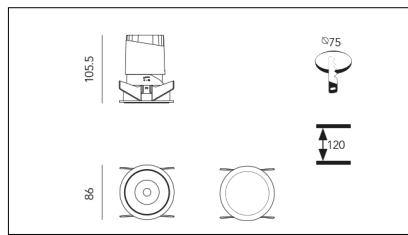

# MACROLUX

Article code	Article	Colour	Additional colour	Beam angle (°)	Light Temperature (°K)	Watt (W)	Type of recessed
420.0075.01.15.44	DRAFT_75/15°-44 DALI	White (4)	White (4)	15	3000	10	Plasterboard
420.0075.01.38.44	DRAFT_75/38°-44 DALI	White (4)	White (4)	38	3000	10	Plasterboard
420.0075.01.4000.15.44	*DRAFT_75	White (4)	White (4)	15	4000	10	Plasterboard
420.0075.01.4000.38.44	DRAFT_75/38°-44 4000°K DALI	White (4)	White (4)	38	4000	10	Plasterboard
420.0075.01.4000.44	*DRAFT_75	White (4)	White (4)	24	4000	10	Plasterboard
420.0075.01.44	DRAFT_75/24°-44 DALI	White (4)	White (4)	24	3000	10	Plasterboard
420.0075.15.44	DRAFT_75/15°-44	White (4)	White (4)	15	3000	10	Plasterboard
420.0075.38.44	DRAFT_75/38°-44	White (4)	White (4)	38	3000	10	Plasterboard
420.0075.4000.15.44	*draft75	White (4)	White (4)	15	4000	10	Plasterboard
420.0075.4000.38.44	*draft75	White (4)	White (4)	38	4000	10	Plasterboard
420.0075.4000.44	DRAFT_75/24°-44 4000°K	White (4)	White (4)	24	4000	10	Plasterboard
420.0075.44	DRAFT_75/24°-44	White (4)	White (4)	24	3000	10	Plasterboard