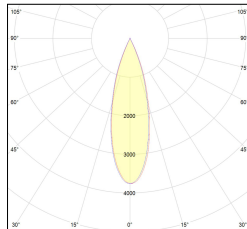

MACROLUX

Article code	Article	Colour	Additional colour	Beam angle (°)	Type of recessed	Watt (W)	Light Temperature (°K)
420.0120.01.15.44	*draft120	White (4)	White (4)	15	Plasterboard	30	3000
420.0120.01.2700.15.44	draft 120 trimless/15/2700-44#	White (4)	White (4)	15	Plasterboard	30	2700
420.0120.01.2700.38.44	draft 120 trimless/38/2700-44#	White (4)	White (4)	38	Plasterboard	30	2700
420.0120.01.2700.44	draft 120 trimless/24/2700-44#	White (4)	White (4)	24	Plasterboard	30	2700
420.0120.01.38.44	DRAFT_120/38°-44 DALI	White (4)	White (4)	38	Plasterboard	30	3000
420.0120.01.4000.15.44	*draft120	White (4)	White (4)	15	Plasterboard	30	4000
420.0120.01.4000.38.44	*draft120	White (4)	White (4)	38	Plasterboard	30	4000
420.0120.01.4000.44	*draft120	White (4)	White (4)	24	Plasterboard	30	4000
420.0120.01.44	DRAFT_120/24°-44 DALI	White (4)	White (4)	24	Plasterboard	30	3000
420.0120.15.44	*draft120	White (4)	White (4)	15	Plasterboard	30	3000
420.0120.2700.15.44	draft 120 trimless/15/2700-44#	White (4)	White (4)	15	Plasterboard	30	2700
420.0120.2700.38.44	draft 120 trimless/38/2700-44#	White (4)	White (4)	38	Plasterboard	30	2700
420.0120.2700.44	draft 120 trimless/24/2700-44#	White (4)	White (4)	24	Plasterboard	30	2700
420.0120.38.44	DRAFT_120/38°-44	White (4)	White (4)	38	Plasterboard	30	3000
420.0120.4000.15.44	*draft120	White (4)	White (4)	15	Plasterboard	30	4000
420.0120.4000.38.44	*draft120	White (4)	White (4)	38	Plasterboard	30	4000
420.0120.4000.44	*draft120	White (4)	White (4)	24	Plasterboard	30	4000
420.0120.44	DRAFT_120/24°-44	White (4)	White (4)	24	Plasterboard	30	3000