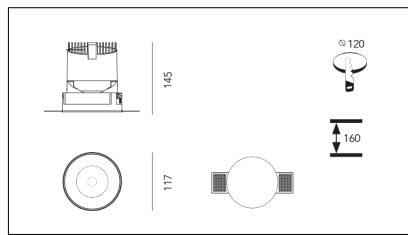

MACROLUX

Article code	Article	Colour	Additional colour	Beam angle (°)	Type of recessed	Watt (W)	Light Temperature (°K)
420.0120.01.15.44	*draft120	White (4)	White (4)	15	Plasterboard	30	3000
420.0120.01.2700.15.44	draft 120 trimless/15/2700-44#	White (4)	White (4)	15	Plasterboard	30	2700
420.0120.01.2700.38.44	draft 120 trimless/38/2700-44#	White (4)	White (4)	38	Plasterboard	30	2700
420.0120.01.2700.44	draft 120 trimless/24/2700-44#	White (4)	White (4)	24	Plasterboard	30	2700
420.0120.01.38.44	DRAFT_120/38°-44 DALI	White (4)	White (4)	38	Plasterboard	30	3000
420.0120.01.4000.15.44	*draft120	White (4)	White (4)	15	Plasterboard	30	4000
420.0120.01.4000.38.44	*draft120	White (4)	White (4)	38	Plasterboard	30	4000
420.0120.01.4000.44	*draft120	White (4)	White (4)	24	Plasterboard	30	4000
420.0120.01.44	DRAFT_120/24°-44 DALI	White (4)	White (4)	24	Plasterboard	30	3000
420.0120.15.44	*draft120	White (4)	White (4)	15	Plasterboard	30	3000
420.0120.2700.15.44	draft 120 trimless/15/2700-44#	White (4)	White (4)	15	Plasterboard	30	2700
420.0120.2700.38.44	draft 120 trimless/38/2700-44#	White (4)	White (4)	38	Plasterboard	30	2700
420.0120.2700.44	draft 120 trimless/24/2700-44#	White (4)	White (4)	24	Plasterboard	30	2700
420.0120.38.44	DRAFT_120/38°-44	White (4)	White (4)	38	Plasterboard	30	3000
420.0120.4000.15.44	*draft120	White (4)	White (4)	15	Plasterboard	30	4000
420.0120.4000.38.44	*draft120	White (4)	White (4)	38	Plasterboard	30	4000
420.0120.4000.44	*draft120	White (4)	White (4)	24	Plasterboard	30	4000
420.0120.44	DRAFT_120/24°-44	White (4)	White (4)	24	Plasterboard	30	3000