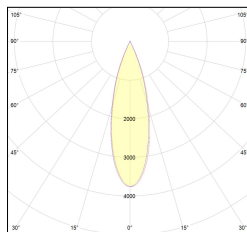

Article code	Article	Colour	Additional colour	Beam angle (°)	Type of recessed	Watt (W)	Light Temperature (°K)
420.0120.01.15.46	*draft120	White (4)	Chrome (6)	15	Plasterboard	30	3000
420.0120.01.38.46	*draft120	White (4)	Chrome (6)	38	Plasterboard	30	3000