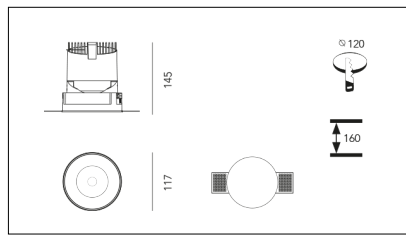

Article code	Article	Colour	Additional colour	Beam angle (°)	Type of recessed	Watt (W)	Light Temperature (°K)
420.0120.01.15.46	*draft120	White (4)	Chrome (6)	15	Plasterboard	30	3000
420.0120.01.38.46	*draft120	White (4)	Chrome (6)	38	Plasterboard	30	3000