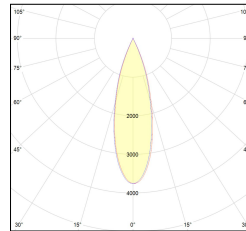

Article code	Article	Colour	Additional colour	Beam angle (°)	Type of recessed	Watt (W)	Light Temperature (°K)
420.0120.01.15.495	*draft120	White (4)	Bronze Reflector(95)	15	Plasterboard	30	3000
420.0120.01.2700.15.495	draft 120 trimless/15/2700-495#	White (4)	Bronze Reflector(95)	15	Plasterboard	30	2700
420.0120.01.2700.38.495	draft 120 trimless/38/2700-495#	White (4)	Bronze Reflector(95)	38	Plasterboard	30	2700
420.0120.01.2700.495	draft 120 trimless/24/2700-495#	White (4)	Bronze Reflector(95)	24	Plasterboard	30	2700
420.0120.01.38.495	DRAFT_120/38°-495 DALI	White (4)	Bronze Reflector(95)	38	Plasterboard	30	3000
420.0120.01.4000.15.495	*draft120	White (4)	Bronze Reflector(95)	15	Plasterboard	30	4000
420.0120.01.4000.38.495	*draft120	White (4)	Bronze Reflector(95)	38	Plasterboard	30	4000
420.0120.01.4000.495	*draft120	White (4)	Bronze Reflector(95)	24	Plasterboard	30	4000
420.0120.01.495	*draft120	White (4)	Bronze Reflector(95)	24	Plasterboard	30	3000
420.0120.15.495	*draft120	White (4)	Bronze Reflector(95)	15	Plasterboard	30	3000
420.0120.2700.15.495	draft 120 trimless/15/2700-495#	White (4)	Bronze Reflector(95)	15	Plasterboard	30	2700
420.0120.2700.38.495	draft 120 trimless/38/2700-495#	White (4)	Bronze Reflector(95)	38	Plasterboard	30	2700