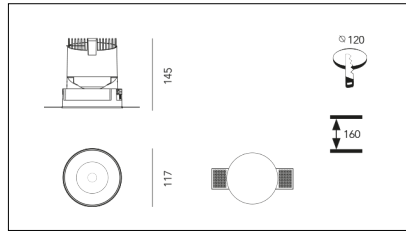

Article code	Article	Colour	Additional colour	Beam angle (°)	Type of recessed	Watt (W)	Light Temperature (°K)
420.0120.01.15.46	*draft120	White (4)	Chrome (6)	15	Plasterboard	30	3000
420.0120.01.2700.15.46	draft 120 trimless/15/2700-46#	White (4)	Chrome (6)	15	Plasterboard	30	2700
420.0120.01.2700.38.46	draft 120 trimless/38/2700-46#	White (4)	Chrome (6)	38	Plasterboard	30	2700
420.0120.01.2700.46	draft 120 trimless/24/2700-46#	White (4)	Chrome (6)	24	Plasterboard	30	2700
420.0120.01.38.46	*draft120	White (4)	Chrome (6)	38	Plasterboard	30	3000
420.0120.01.4000.15.46	*draft120	White (4)	Chrome (6)	15	Plasterboard	30	4000
420.0120.01.4000.38.46	*draft120	White (4)	Chrome (6)	38	Plasterboard	30	4000
420.0120.01.4000.46	*draft120	White (4)	Chrome (6)	24	Plasterboard	30	4000
420.0120.01.46	DRAFT_120/24°-46 DALI	White (4)	Chrome (6)	24	Plasterboard	30	3000
420.0120.15.46	*draft120	White (4)	Chrome (6)	15	Plasterboard	30	3000
420.0120.2700.15.46	draft 120 trimless/15/2700-46#	White (4)	Chrome (6)	15	Plasterboard	30	2700
420.0120.2700.38.46	draft 120 trimless/38/2700-46#	White (4)	Chrome (6)	38	Plasterboard	30	2700
420.0120.2700.46	draft 120 trimless/24/2700-46#	White (4)	Chrome (6)	24	Plasterboard	30	2700
420.0120.38.46	DRAFT_120/38°-46	White (4)	Chrome (6)	38	Plasterboard	30	3000
420.0120.4000.15.46	*draft120	White (4)	Chrome (6)	15	Plasterboard	30	4000
420.0120.4000.38.46	DRAFT_120/4000°K/38°-46	White (4)	Chrome (6)	38	Plasterboard	30	4000
420.0120.4000.46	*draft120	White (4)	Chrome (6)	24	Plasterboard	30	4000
420.0120.46	DRAFT_120/24°-46	White (4)	Chrome (6)	24	Plasterboard	30	3000