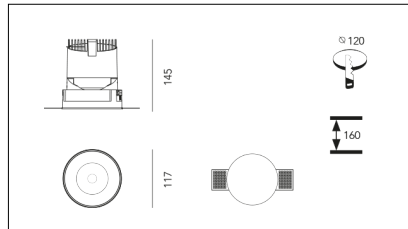

MACROLUX

Article code	Article	Colour	Additional colour	Beam angle (°)	Type of recessed	Watt (W)	Light Temperature (°K)
420.0120.01.15.44	*draft120	White (4)	White (4)	15	Plasterboard	30	3000
420.0120.01.2700.15.44	draft 120 trimless/15/2700-44#	White (4)	White (4)	15	Plasterboard	30	2700
420.0120.01.2700.38.44	draft 120 trimless/38/2700-44#	White (4)	White (4)	38	Plasterboard	30	2700
420.0120.01.2700.44	draft 120 trimless/24/2700-44#	White (4)	White (4)	24	Plasterboard	30	2700
420.0120.01.38.44	DRAFT_120/38°-44 DALI	White (4)	White (4)	38	Plasterboard	30	3000
420.0120.01.4000.15.44	*draft120	White (4)	White (4)	15	Plasterboard	30	4000
420.0120.01.4000.38.44	*draft120	White (4)	White (4)	38	Plasterboard	30	4000
420.0120.01.4000.44	*draft120	White (4)	White (4)	24	Plasterboard	30	4000
420.0120.01.44	DRAFT_120/24°-44 DALI	White (4)	White (4)	24	Plasterboard	30	3000
420.0120.15.44	*draft120	White (4)	White (4)	15	Plasterboard	30	3000
420.0120.2700.15.44	draft 120 trimless/15/2700-44#	White (4)	White (4)	15	Plasterboard	30	2700
420.0120.2700.38.44	draft 120 trimless/38/2700-44#	White (4)	White (4)	38	Plasterboard	30	2700
420.0120.2700.44	draft 120 trimless/24/2700-44#	White (4)	White (4)	24	Plasterboard	30	2700
420.0120.38.44	DRAFT_120/38°-44	White (4)	White (4)	38	Plasterboard	30	3000
420.0120.4000.15.44	*draft120	White (4)	White (4)	15	Plasterboard	30	4000
420.0120.4000.38.44	*draft120	White (4)	White (4)	38	Plasterboard	30	4000
420.0120.4000.44	*draft120	White (4)	White (4)	24	Plasterboard	30	4000
420.0120.44	DRAFT_120/24°-44	White (4)	White (4)	24	Plasterboard	30	3000