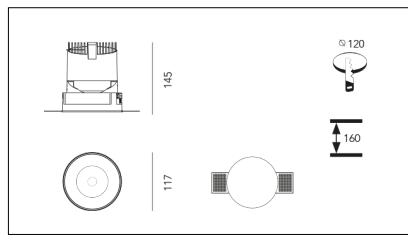

MACROLUX

| Article code | Article | Colour | Additional colour | Beam angle (°) | Type of recessed | Watt (W) | Light Temperature (°K) |
|------------------------|-----------------------|-----------|-------------------|----------------|------------------|----------|------------------------|
| 420.0120.01.15.44 | *draft120 | White (4) | White (4) | 15 | Plasterboard | 30 | 3000 |
| 420.0120.01.38.44 | DRAFT_120/38°-44 DALI | White (4) | White (4) | 38 | Plasterboard | 30 | 3000 |
| 420.0120.01.4000.15.44 | *draft120 | White (4) | White (4) | 15 | Plasterboard | 30 | 4000 |
| 420.0120.01.4000.38.44 | *draft120 | White (4) | White (4) | 38 | Plasterboard | 30 | 4000 |
| 420.0120.01.4000.44 | *draft120 | White (4) | White (4) | 24 | Plasterboard | 30 | 4000 |
| 420.0120.01.44 | DRAFT_120/24°-44 DALI | White (4) | White (4) | 24 | Plasterboard | 30 | 3000 |
| 420.0120.15.44 | *draft120 | White (4) | White (4) | 15 | Plasterboard | 30 | 3000 |
| 420.0120.38.44 | DRAFT_120/38°-44 | White (4) | White (4) | 38 | Plasterboard | 30 | 3000 |
| 420.0120.4000.15.44 | *draft120 | White (4) | White (4) | 15 | Plasterboard | 30 | 4000 |
| 420.0120.4000.38.44 | *draft120 | White (4) | White (4) | 38 | Plasterboard | 30 | 4000 |
| 420.0120.4000.44 | *draft120 | White (4) | White (4) | 24 | Plasterboard | 30 | 4000 |
| 420.0120.44 | DRAFT_120/24°-44 | White (4) | White (4) | 24 | Plasterboard | 30 | 3000 |