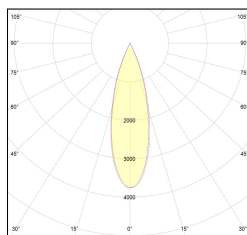

MACROLUX

| Article code | Article | Colour | Additional colour | Beam angle (°) | Type of recessed | Watt (W) | Light Temperature (°K) |
|------------------------|-----------------------|-----------|-------------------|----------------|------------------|----------|------------------------|
| 420.0120.01.15.44 | *draft120 | White (4) | White (4) | 15 | Plasterboard | 30 | 3000 |
| 420.0120.01.38.44 | DRAFT_120/38°-44 DALI | White (4) | White (4) | 38 | Plasterboard | 30 | 3000 |
| 420.0120.01.4000.15.44 | *draft120 | White (4) | White (4) | 15 | Plasterboard | 30 | 4000 |
| 420.0120.01.4000.38.44 | *draft120 | White (4) | White (4) | 38 | Plasterboard | 30 | 4000 |
| 420.0120.01.4000.44 | *draft120 | White (4) | White (4) | 24 | Plasterboard | 30 | 4000 |
| 420.0120.01.44 | DRAFT_120/24°-44 DALI | White (4) | White (4) | 24 | Plasterboard | 30 | 3000 |
| 420.0120.15.44 | *draft120 | White (4) | White (4) | 15 | Plasterboard | 30 | 3000 |
| 420.0120.38.44 | DRAFT_120/38°-44 | White (4) | White (4) | 38 | Plasterboard | 30 | 3000 |
| 420.0120.4000.15.44 | *draft120 | White (4) | White (4) | 15 | Plasterboard | 30 | 4000 |
| 420.0120.4000.38.44 | *draft120 | White (4) | White (4) | 38 | Plasterboard | 30 | 4000 |
| 420.0120.4000.44 | *draft120 | White (4) | White (4) | 24 | Plasterboard | 30 | 4000 |
| 420.0120.44 | DRAFT_120/24°-44 | White (4) | White (4) | 24 | Plasterboard | 30 | 3000 |