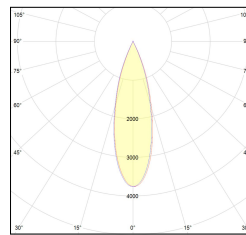

Article code	Article	Colour	Additional colour	Beam angle (°)	Type of recessed	Watt (W)	Light Temperature (°K)
420.0120.01.15.46	*draft120	White (4)	Chrome (6)	15	Plasterboard	30	3000
420.0120.01.38.46	*draft120	White (4)	Chrome (6)	38	Plasterboard	30	3000