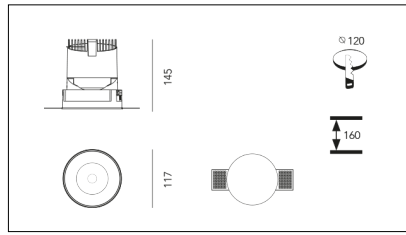

Article code	Article	Colour	Additional colour	Beam angle (°)	Type of recessed	Watt (W)	Light Temperature (°K)
420.0120.01.4000.15.46	*draft120	White (4)	Chrome (6)	15	Plasterboard	30	4000
420.0120.01.4000.38.46	*draft120	White (4)	Chrome (6)	38	Plasterboard	30	4000
420.0120.01.4000.46	*draft120	White (4)	Chrome (6)	24	Plasterboard	30	4000
420.0120.01.46	DRAFT_120/24°-46 DALI	White (4)	Chrome (6)	24	Plasterboard	30	3000
420.0120.15.46	*draft120	White (4)	Chrome (6)	15	Plasterboard	30	3000
420.0120.38.46	DRAFT_120/38°-46	White (4)	Chrome (6)	38	Plasterboard	30	3000
420.0120.4000.15.46	*draft120	White (4)	Chrome (6)	15	Plasterboard	30	4000
420.0120.4000.38.46	DRAFT_120/4000°K/38°-46	White (4)	Chrome (6)	38	Plasterboard	30	4000
420.0120.4000.46	*draft120	White (4)	Chrome (6)	24	Plasterboard	30	4000
420.0120.46	DRAFT_120/24°-46	White (4)	Chrome (6)	24	Plasterboard	30	3000

Article code	Article	Colour	Additional colour	Beam angle (°)	Type of recessed	Watt (W)	Light Temperature (°K)
420.0120.01.15.495	*draft120	White (4)	Bronze Reflector(95)	15	Plasterboard	30	3000
420.0120.01.38.495	DRAFT_120/38°-495 DALI	White (4)	Bronze Reflector(95)	38	Plasterboard	30	3000
420.0120.01.4000.15.495	*draft120	White (4)	Bronze Reflector(95)	15	Plasterboard	30	4000
420.0120.01.4000.38.495	*draft120	White (4)	Bronze Reflector(95)	38	Plasterboard	30	4000
420.0120.01.4000.495	*draft120	White (4)	Bronze Reflector(95)	24	Plasterboard	30	4000
420.0120.01.495	*draft120	White (4)	Bronze Reflector(95)	24	Plasterboard	30	3000
420.0120.15.495	*draft120	White (4)	Bronze Reflector(95)	15	Plasterboard	30	3000
420.0120.38.495	DRAFT_120/38°-495	White (4)	Bronze Reflector(95)	38	Plasterboard	30	3000
420.0120.4000.15.495	*draft120	White (4)	Bronze Reflector(95)	15	Plasterboard	30	4000
420.0120.4000.38.495	*draft120	White (4)	Bronze Reflector(95)	38	Plasterboard	30	4000
420.0120.4000.495	*draft120	White (4)	Bronze Reflector(95)	24	Plasterboard	30	4000
420.0120.495	DRAFT_120/24°-495	White (4)	Bronze Reflector(95)	24	Plasterboard	30	3000