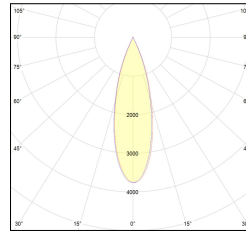

Article code	Article	Colour	Additional colour	Beam angle (°)	Type of recessed	Watt (W)	Light Temperature (°K)
420.0120.01.15.46	*draft120	White (4)	Chrome (6)	15	Plasterboard	30	3000
420.0120.01.2700.15.46	draft 120 trimless/15/2700-46#	White (4)	Chrome (6)	15	Plasterboard	30	2700
420.0120.01.2700.38.46	draft 120 trimless/38/2700-46#	White (4)	Chrome (6)	38	Plasterboard	30	2700
420.0120.01.2700.46	draft 120 trimless/24/2700-46#	White (4)	Chrome (6)	24	Plasterboard	30	2700
420.0120.01.38.46	*draft120	White (4)	Chrome (6)	38	Plasterboard	30	3000
420.0120.01.4000.15.46	*draft120	White (4)	Chrome (6)	15	Plasterboard	30	4000
420.0120.01.4000.38.46	*draft120	White (4)	Chrome (6)	38	Plasterboard	30	4000
420.0120.01.4000.46	*draft120	White (4)	Chrome (6)	24	Plasterboard	30	4000
420.0120.01.46	DRAFT_120/24°-46 DALI	White (4)	Chrome (6)	24	Plasterboard	30	3000
420.0120.15.46	*draft120	White (4)	Chrome (6)	15	Plasterboard	30	3000
420.0120.2700.15.46	draft 120 trimless/15/2700-46#	White (4)	Chrome (6)	15	Plasterboard	30	2700
420.0120.2700.38.46	draft 120 trimless/38/2700-46#	White (4)	Chrome (6)	38	Plasterboard	30	2700
420.0120.2700.46	draft 120 trimless/24/2700-46#	White (4)	Chrome (6)	24	Plasterboard	30	2700
420.0120.38.46	DRAFT_120/38°-46	White (4)	Chrome (6)	38	Plasterboard	30	3000
420.0120.4000.15.46	*draft120	White (4)	Chrome (6)	15	Plasterboard	30	4000
420.0120.4000.38.46	DRAFT_120/4000°K/38°-46	White (4)	Chrome (6)	38	Plasterboard	30	4000
420.0120.4000.46	*draft120	White (4)	Chrome (6)	24	Plasterboard	30	4000
420.0120.46	DRAFT_120/24°-46	White (4)	Chrome (6)	24	Plasterboard	30	3000