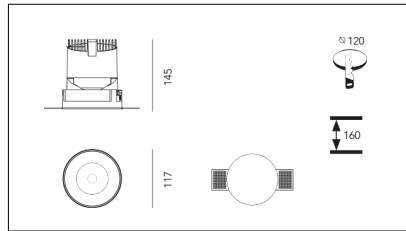

Article code	Article	Colour	Additional colour	Beam angle (°)	Type of recessed	Watt (W)	Light Temperature (°K)
420.0120.01.15.495	*draft120	White (4)	Bronze Reflector(95)	15	Plasterboard	30	3000
420.0120.01.2700.15.495	draft 120 trimless/15/2700-495#	White (4)	Bronze Reflector(95)	15	Plasterboard	30	2700
420.0120.01.2700.38.495	draft 120 trimless/38/2700-495#	White (4)	Bronze Reflector(95)	38	Plasterboard	30	2700
420.0120.01.2700.495	draft 120 trimless/24/2700-495#	White (4)	Bronze Reflector(95)	24	Plasterboard	30	2700
420.0120.01.38.495	DRAFT_120/38°-495 DALI	White (4)	Bronze Reflector(95)	38	Plasterboard	30	3000
420.0120.01.4000.15.495	*draft120	White (4)	Bronze Reflector(95)	15	Plasterboard	30	4000
420.0120.01.4000.38.495	*draft120	White (4)	Bronze Reflector(95)	38	Plasterboard	30	4000
420.0120.01.4000.495	*draft120	White (4)	Bronze Reflector(95)	24	Plasterboard	30	4000
420.0120.01.495	*draft120	White (4)	Bronze Reflector(95)	24	Plasterboard	30	3000
420.0120.15.495	*draft120	White (4)	Bronze Reflector(95)	15	Plasterboard	30	3000
420.0120.2700.15.495	draft 120 trimless/15/2700-495#	White (4)	Bronze Reflector(95)	15	Plasterboard	30	2700
420.0120.2700.38.495	draft 120 trimless/38/2700-495#	White (4)	Bronze Reflector(95)	38	Plasterboard	30	2700