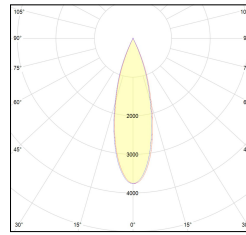

Article code	Article	Colour	Additional colour	Beam angle (°)	Type of recessed	Watt (W)	Light Temperature (°K)
420.0120.01.4000.15.46	*draft120	White (4)	Chrome (6)	15	Plasterboard	30	4000
420.0120.01.4000.38.46	*draft120	White (4)	Chrome (6)	38	Plasterboard	30	4000
420.0120.01.4000.46	*draft120	White (4)	Chrome (6)	24	Plasterboard	30	4000
420.0120.01.46	DRAFT_120/24°-46 DALI	White (4)	Chrome (6)	24	Plasterboard	30	3000
420.0120.15.46	*draft120	White (4)	Chrome (6)	15	Plasterboard	30	3000
420.0120.38.46	DRAFT_120/38°-46	White (4)	Chrome (6)	38	Plasterboard	30	3000
420.0120.4000.15.46	*draft120	White (4)	Chrome (6)	15	Plasterboard	30	4000
420.0120.4000.38.46	DRAFT_120/4000°K/38°-46	White (4)	Chrome (6)	38	Plasterboard	30	4000
420.0120.4000.46	*draft120	White (4)	Chrome (6)	24	Plasterboard	30	4000
420.0120.46	DRAFT_120/24°-46	White (4)	Chrome (6)	24	Plasterboard	30	3000

Article code	Article	Colour	Additional colour	Beam angle (°)	Type of recessed	Watt (W)	Light Temperature (°K)
420.0120.01.15.495	*draft120	White (4)	Bronze Reflector(95)	15	Plasterboard	30	3000
420.0120.01.38.495	DRAFT_120/38°-495 DALI	White (4)	Bronze Reflector(95)	38	Plasterboard	30	3000
420.0120.01.4000.15.495	*draft120	White (4)	Bronze Reflector(95)	15	Plasterboard	30	4000
420.0120.01.4000.38.495	*draft120	White (4)	Bronze Reflector(95)	38	Plasterboard	30	4000
420.0120.01.4000.495	*draft120	White (4)	Bronze Reflector(95)	24	Plasterboard	30	4000
420.0120.01.495	*draft120	White (4)	Bronze Reflector(95)	24	Plasterboard	30	3000
420.0120.15.495	*draft120	White (4)	Bronze Reflector(95)	15	Plasterboard	30	3000
420.0120.38.495	DRAFT_120/38°-495	White (4)	Bronze Reflector(95)	38	Plasterboard	30	3000
420.0120.4000.15.495	*draft120	White (4)	Bronze Reflector(95)	15	Plasterboard	30	4000
420.0120.4000.38.495	*draft120	White (4)	Bronze Reflector(95)	38	Plasterboard	30	4000
420.0120.4000.495	*draft120	White (4)	Bronze Reflector(95)	24	Plasterboard	30	4000
420.0120.495	DRAFT_120/24°-495	White (4)	Bronze Reflector(95)	24	Plasterboard	30	3000