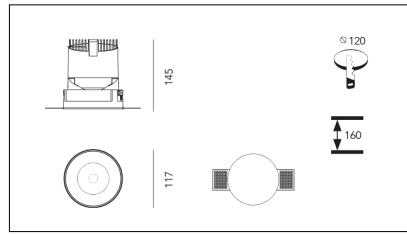

Article code	Article	Colour	Additional colour	Beam angle (°)	Type of recessed	Watt (W)	Light Temperature (°K)
420.0120.01.4000.15.46	*draft120	White (4)	Chrome (6)	15	Plasterboard	30	4000
420.0120.01.4000.38.46	*draft120	White (4)	Chrome (6)	38	Plasterboard	30	4000
420.0120.01.4000.46	*draft120	White (4)	Chrome (6)	24	Plasterboard	30	4000
420.0120.01.46	DRAFT_120/24°-46 DALI	White (4)	Chrome (6)	24	Plasterboard	30	3000
420.0120.15.46	*draft120	White (4)	Chrome (6)	15	Plasterboard	30	3000
420.0120.38.46	DRAFT_120/38°-46	White (4)	Chrome (6)	38	Plasterboard	30	3000
420.0120.4000.15.46	*draft120	White (4)	Chrome (6)	15	Plasterboard	30	4000
420.0120.4000.38.46	DRAFT_120/4000°K/38°-46	White (4)	Chrome (6)	38	Plasterboard	30	4000
420.0120.4000.46	*draft120	White (4)	Chrome (6)	24	Plasterboard	30	4000
420.0120.46	DRAFT_120/24°-46	White (4)	Chrome (6)	24	Plasterboard	30	3000

Article code	Article	Colour	Additional colour	Beam angle (°)	Type of recessed	Watt (W)	Light Temperature (°K)
420.0120.01.15.495	*draft120	White (4)	Bronze Reflector(95)	15	Plasterboard	30	3000
420.0120.01.38.495	DRAFT_120/38°-495 DALI	White (4)	Bronze Reflector(95)	38	Plasterboard	30	3000
420.0120.01.4000.15.495	*draft120	White (4)	Bronze Reflector(95)	15	Plasterboard	30	4000
420.0120.01.4000.38.495	*draft120	White (4)	Bronze Reflector(95)	38	Plasterboard	30	4000
420.0120.01.4000.495	*draft120	White (4)	Bronze Reflector(95)	24	Plasterboard	30	4000
420.0120.01.495	*draft120	White (4)	Bronze Reflector(95)	24	Plasterboard	30	3000
420.0120.15.495	*draft120	White (4)	Bronze Reflector(95)	15	Plasterboard	30	3000
420.0120.38.495	DRAFT_120/38°-495	White (4)	Bronze Reflector(95)	38	Plasterboard	30	3000
420.0120.4000.15.495	*draft120	White (4)	Bronze Reflector(95)	15	Plasterboard	30	4000
420.0120.4000.38.495	*draft120	White (4)	Bronze Reflector(95)	38	Plasterboard	30	4000
420.0120.4000.495	*draft120	White (4)	Bronze Reflector(95)	24	Plasterboard	30	4000
420.0120.495	DRAFT_120/24°-495	White (4)	Bronze Reflector(95)	24	Plasterboard	30	3000