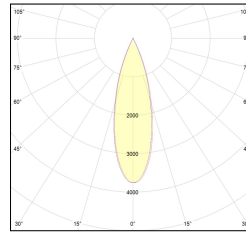

MACROLUX

Article code	Article	Colour	Additional colour	Beam angle (°)	Type of recessed	Watt (W)	Light Temperature (°K)
420.0120.01.15.44	*draft120	White (4)	White (4)	15	Plasterboard	30	3000
420.0120.01.38.44	DRAFT_120/38°-44 DALI	White (4)	White (4)	38	Plasterboard	30	3000
420.0120.01.4000.15.44	*draft120	White (4)	White (4)	15	Plasterboard	30	4000
420.0120.01.4000.38.44	*draft120	White (4)	White (4)	38	Plasterboard	30	4000
420.0120.01.4000.44	*draft120	White (4)	White (4)	24	Plasterboard	30	4000
420.0120.01.44	DRAFT_120/24°-44 DALI	White (4)	White (4)	24	Plasterboard	30	3000
420.0120.15.44	*draft120	White (4)	White (4)	15	Plasterboard	30	3000
420.0120.38.44	DRAFT_120/38°-44	White (4)	White (4)	38	Plasterboard	30	3000
420.0120.4000.15.44	*draft120	White (4)	White (4)	15	Plasterboard	30	4000
420.0120.4000.38.44	*draft120	White (4)	White (4)	38	Plasterboard	30	4000
420.0120.4000.44	*draft120	White (4)	White (4)	24	Plasterboard	30	4000
420.0120.44	DRAFT_120/24°-44	White (4)	White (4)	24	Plasterboard	30	3000