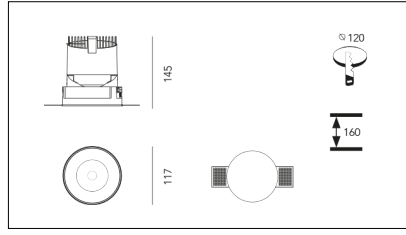

MACROLUX

Article code	Article	Colour	Additional colour	Beam angle (°)	Type of recessed	Watt (W)	Light Temperature (°K)
420.0120.01.15.44	*draft120	White (4)	White (4)	15	Plasterboard	30	3000
420.0120.01.38.44	DRAFT_120/38°-44 DALI	White (4)	White (4)	38	Plasterboard	30	3000
420.0120.01.4000.15.44	*draft120	White (4)	White (4)	15	Plasterboard	30	4000
420.0120.01.4000.38.44	*draft120	White (4)	White (4)	38	Plasterboard	30	4000
420.0120.01.4000.44	*draft120	White (4)	White (4)	24	Plasterboard	30	4000
420.0120.01.44	DRAFT_120/24°-44 DALI	White (4)	White (4)	24	Plasterboard	30	3000
420.0120.15.44	*draft120	White (4)	White (4)	15	Plasterboard	30	3000
420.0120.38.44	DRAFT_120/38°-44	White (4)	White (4)	38	Plasterboard	30	3000
420.0120.4000.15.44	*draft120	White (4)	White (4)	15	Plasterboard	30	4000
420.0120.4000.38.44	*draft120	White (4)	White (4)	38	Plasterboard	30	4000
420.0120.4000.44	*draft120	White (4)	White (4)	24	Plasterboard	30	4000
420.0120.44	DRAFT_120/24°-44	White (4)	White (4)	24	Plasterboard	30	3000