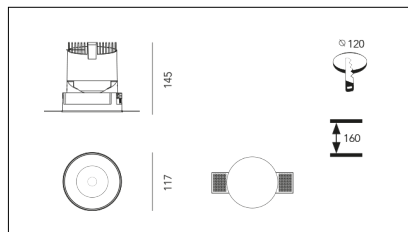

Article code	Article	Colour	Additional colour	Beam angle (°)	Type of recessed	Watt (W)	Light Temperature (°K)
420.0120.01.15.46	*draft120	White (4)	Chrome (6)	15	Plasterboard	30	3000
420.0120.01.38.46	*draft120	White (4)	Chrome (6)	38	Plasterboard	30	3000