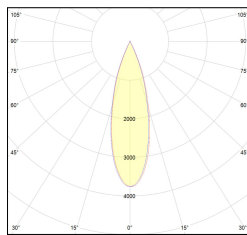

MACROLUX

| Article code | Article | Colour | Additional colour | Beam angle (°) | Type of recessed | Watt (W) | Light Temperature (°K) |
|------------------------|-----------------------|-----------|-------------------|----------------|------------------|----------|------------------------|
| 420.0120.01.15.44 | *draft120 | White (4) | White (4) | 15 | Plasterboard | 30 | 3000 |
| 420.0120.01.38.44 | DRAFT_120/38°-44 DALI | White (4) | White (4) | 38 | Plasterboard | 30 | 3000 |
| 420.0120.01.4000.15.44 | *draft120 | White (4) | White (4) | 15 | Plasterboard | 30 | 4000 |
| 420.0120.01.4000.38.44 | *draft120 | White (4) | White (4) | 38 | Plasterboard | 30 | 4000 |
| 420.0120.01.4000.44 | *draft120 | White (4) | White (4) | 24 | Plasterboard | 30 | 4000 |
| 420.0120.01.44 | DRAFT_120/24°-44 DALI | White (4) | White (4) | 24 | Plasterboard | 30 | 3000 |
| 420.0120.15.44 | *draft120 | White (4) | White (4) | 15 | Plasterboard | 30 | 3000 |
| 420.0120.38.44 | DRAFT_120/38°-44 | White (4) | White (4) | 38 | Plasterboard | 30 | 3000 |
| 420.0120.4000.15.44 | *draft120 | White (4) | White (4) | 15 | Plasterboard | 30 | 4000 |
| 420.0120.4000.38.44 | *draft120 | White (4) | White (4) | 38 | Plasterboard | 30 | 4000 |
| 420.0120.4000.44 | *draft120 | White (4) | White (4) | 24 | Plasterboard | 30 | 4000 |
| 420.0120.44 | DRAFT_120/24°-44 | White (4) | White (4) | 24 | Plasterboard | 30 | 3000 |