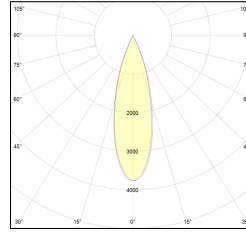

MACROLUX

Article code	Article	Colour	Additional colour	Beam angle (°)	Type of recessed	Watt (W)	Light Temperature (°K)
420.0120.01.15.44	*draft120	White (4)	White (4)	15	Plasterboard	30	3000
420.0120.01.38.44	DRAFT_120/38°-44 DALI	White (4)	White (4)	38	Plasterboard	30	3000
420.0120.01.4000.15.44	*draft120	White (4)	White (4)	15	Plasterboard	30	4000
420.0120.01.4000.38.44	*draft120	White (4)	White (4)	38	Plasterboard	30	4000
420.0120.01.4000.44	*draft120	White (4)	White (4)	24	Plasterboard	30	4000
420.0120.01.44	DRAFT_120/24°-44 DALI	White (4)	White (4)	24	Plasterboard	30	3000
420.0120.15.44	*draft120	White (4)	White (4)	15	Plasterboard	30	3000
420.0120.38.44	DRAFT_120/38°-44	White (4)	White (4)	38	Plasterboard	30	3000
420.0120.4000.15.44	*draft120	White (4)	White (4)	15	Plasterboard	30	4000
420.0120.4000.38.44	*draft120	White (4)	White (4)	38	Plasterboard	30	4000
420.0120.4000.44	*draft120	White (4)	White (4)	24	Plasterboard	30	4000
420.0120.44	DRAFT_120/24°-44	White (4)	White (4)	24	Plasterboard	30	3000