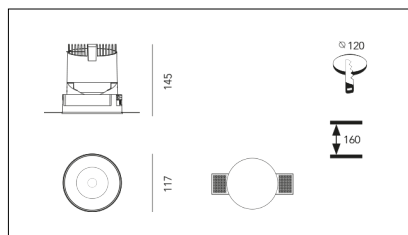

MACROLUX

| Article code | Article | Colour | Additional colour | Beam angle (°) | Type of recessed | Watt (W) | Light Temperature (°K) |
|------------------------|-----------------------|-----------|-------------------|----------------|------------------|----------|------------------------|
| 420.0120.01.15.44 | *draft120 | White (4) | White (4) | 15 | Plasterboard | 30 | 3000 |
| 420.0120.01.38.44 | DRAFT_120/38°-44 DALI | White (4) | White (4) | 38 | Plasterboard | 30 | 3000 |
| 420.0120.01.4000.15.44 | *draft120 | White (4) | White (4) | 15 | Plasterboard | 30 | 4000 |
| 420.0120.01.4000.38.44 | *draft120 | White (4) | White (4) | 38 | Plasterboard | 30 | 4000 |
| 420.0120.01.4000.44 | *draft120 | White (4) | White (4) | 24 | Plasterboard | 30 | 4000 |
| 420.0120.01.44 | DRAFT_120/24°-44 DALI | White (4) | White (4) | 24 | Plasterboard | 30 | 3000 |
| 420.0120.15.44 | *draft120 | White (4) | White (4) | 15 | Plasterboard | 30 | 3000 |
| 420.0120.38.44 | DRAFT_120/38°-44 | White (4) | White (4) | 38 | Plasterboard | 30 | 3000 |
| 420.0120.4000.15.44 | *draft120 | White (4) | White (4) | 15 | Plasterboard | 30 | 4000 |
| 420.0120.4000.38.44 | *draft120 | White (4) | White (4) | 38 | Plasterboard | 30 | 4000 |
| 420.0120.4000.44 | *draft120 | White (4) | White (4) | 24 | Plasterboard | 30 | 4000 |
| 420.0120.44 | DRAFT_120/24°-44 | White (4) | White (4) | 24 | Plasterboard | 30 | 3000 |