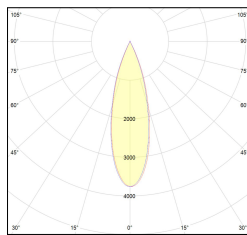

MACROLUX

Article code	Article	Colour	Additional colour	Beam angle (°)	Type of recessed	Watt (W)	Light Temperature (°K)
420.0120.01.15.44	*draft120	White (4)	White (4)	15	Plasterboard	30	3000
420.0120.01.2700.15.44	draft 120 trimless/15/2700-44#	White (4)	White (4)	15	Plasterboard	30	2700
420.0120.01.2700.38.44	draft 120 trimless/38/2700-44#	White (4)	White (4)	38	Plasterboard	30	2700
420.0120.01.2700.44	draft 120 trimless/24/2700-44#	White (4)	White (4)	24	Plasterboard	30	2700
420.0120.01.38.44	DRAFT_120/38°-44 DALI	White (4)	White (4)	38	Plasterboard	30	3000
420.0120.01.4000.15.44	*draft120	White (4)	White (4)	15	Plasterboard	30	4000
420.0120.01.4000.38.44	*draft120	White (4)	White (4)	38	Plasterboard	30	4000
420.0120.01.4000.44	*draft120	White (4)	White (4)	24	Plasterboard	30	4000
420.0120.01.44	DRAFT_120/24°-44 DALI	White (4)	White (4)	24	Plasterboard	30	3000
420.0120.15.44	*draft120	White (4)	White (4)	15	Plasterboard	30	3000
420.0120.2700.15.44	draft 120 trimless/15/2700-44#	White (4)	White (4)	15	Plasterboard	30	2700
420.0120.2700.38.44	draft 120 trimless/38/2700-44#	White (4)	White (4)	38	Plasterboard	30	2700
420.0120.2700.44	draft 120 trimless/24/2700-44#	White (4)	White (4)	24	Plasterboard	30	2700
420.0120.38.44	DRAFT_120/38°-44	White (4)	White (4)	38	Plasterboard	30	3000
420.0120.4000.15.44	*draft120	White (4)	White (4)	15	Plasterboard	30	4000
420.0120.4000.38.44	*draft120	White (4)	White (4)	38	Plasterboard	30	4000
420.0120.4000.44	*draft120	White (4)	White (4)	24	Plasterboard	30	4000
420.0120.44	DRAFT_120/24°-44	White (4)	White (4)	24	Plasterboard	30	3000