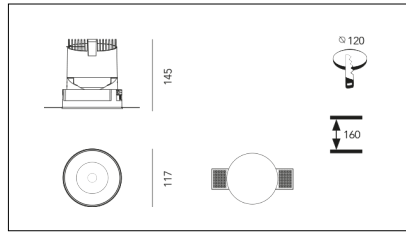

MACROLUX

Article code	Article	Colour	Additional colour	Beam angle (°)	Type of recessed	Watt (W)	Light Temperature (°K)
420.0120.01.15.44	*draft120	White (4)	White (4)	15	Plasterboard	30	3000
420.0120.01.38.44	DRAFT_120/38°-44 DALI	White (4)	White (4)	38	Plasterboard	30	3000
420.0120.01.4000.15.44	*draft120	White (4)	White (4)	15	Plasterboard	30	4000
420.0120.01.4000.38.44	*draft120	White (4)	White (4)	38	Plasterboard	30	4000
420.0120.01.4000.44	*draft120	White (4)	White (4)	24	Plasterboard	30	4000
420.0120.01.44	DRAFT_120/24°-44 DALI	White (4)	White (4)	24	Plasterboard	30	3000
420.0120.15.44	*draft120	White (4)	White (4)	15	Plasterboard	30	3000
420.0120.38.44	DRAFT_120/38°-44	White (4)	White (4)	38	Plasterboard	30	3000
420.0120.4000.15.44	*draft120	White (4)	White (4)	15	Plasterboard	30	4000
420.0120.4000.38.44	*draft120	White (4)	White (4)	38	Plasterboard	30	4000
420.0120.4000.44	*draft120	White (4)	White (4)	24	Plasterboard	30	4000
420.0120.44	DRAFT_120/24°-44	White (4)	White (4)	24	Plasterboard	30	3000