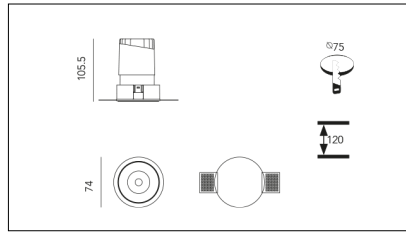

MACROLUX

Article code	Article	Colour	Additional colour	Watt (W)	Type of recessed	Light Temperature (°K)	Beam angle (°)
420.0075.01.15.44	DRAFT_75/15°-44 DALI	White (4)	White (4)	10	Plasterboard	3000	15
420.0075.01.38.44	DRAFT_75/38°-44 DALI	White (4)	White (4)	10	Plasterboard	3000	38
420.0075.01.4000.15.44	*DRAFT_75	White (4)	White (4)	10	Plasterboard	4000	15
420.0075.01.4000.38.44	DRAFT_75/38°-44 4000°K DALI	White (4)	White (4)	10	Plasterboard	4000	38
420.0075.01.4000.44	*DRAFT_75	White (4)	White (4)	10	Plasterboard	4000	24
420.0075.01.44	DRAFT_75/24°-44 DALI	White (4)	White (4)	10	Plasterboard	3000	24
420.0075.15.44	DRAFT_75/15°-44	White (4)	White (4)	10	Plasterboard	3000	15
420.0075.38.44	DRAFT_75/38°-44	White (4)	White (4)	10	Plasterboard	3000	38
420.0075.4000.15.44	*draft75	White (4)	White (4)	10	Plasterboard	4000	15
420.0075.4000.38.44	*draft75	White (4)	White (4)	10	Plasterboard	4000	38
420.0075.4000.44	DRAFT_75/24°-44 4000°K	White (4)	White (4)	10	Plasterboard	4000	24
420.0075.44	DRAFT_75/24°-44	White (4)	White (4)	10	Plasterboard	3000	24