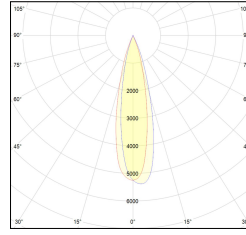

MACROLUX

Article code	Article	Colour	Additional colour	Watt (W)	Type of recessed	Light Temperature (°K)	Beam angle (°)
420.0075.01.15.44	DRAFT_75/15°-44 DALI	White (4)	White (4)	10	Plasterboard	3000	15
420.0075.01.38.44	DRAFT_75/38°-44 DALI	White (4)	White (4)	10	Plasterboard	3000	38
420.0075.01.4000.15.44	*DRAFT_75	White (4)	White (4)	10	Plasterboard	4000	15
420.0075.01.4000.38.44	DRAFT_75/38°-44 4000°K DALI	White (4)	White (4)	10	Plasterboard	4000	38
420.0075.01.4000.44	*DRAFT_75	White (4)	White (4)	10	Plasterboard	4000	24
420.0075.01.44	DRAFT_75/24°-44 DALI	White (4)	White (4)	10	Plasterboard	3000	24
420.0075.15.44	DRAFT_75/15°-44	White (4)	White (4)	10	Plasterboard	3000	15
420.0075.38.44	DRAFT_75/38°-44	White (4)	White (4)	10	Plasterboard	3000	38
420.0075.4000.15.44	*draft75	White (4)	White (4)	10	Plasterboard	4000	15
420.0075.4000.38.44	*draft75	White (4)	White (4)	10	Plasterboard	4000	38
420.0075.4000.44	DRAFT_75/24°-44 4000°K	White (4)	White (4)	10	Plasterboard	4000	24
420.0075.44	DRAFT_75/24°-44	White (4)	White (4)	10	Plasterboard	3000	24