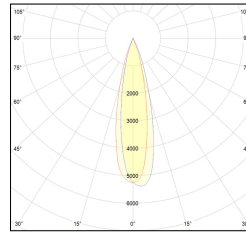

MACROLUX

Article code	Article	Colour	Additional colour	Watt (W)	Type of recessed	Light Temperature (°K)	Beam angle (°)
420.0075.01.15.44	DRAFT_75/15°-44 DALI	White (4)	White (4)	10	Plasterboard	3000	15
420.0075.01.38.44	DRAFT_75/38°-44 DALI	White (4)	White (4)	10	Plasterboard	3000	38
420.0075.01.4000.15.44	*DRAFT_75	White (4)	White (4)	10	Plasterboard	4000	15
420.0075.01.4000.38.44	DRAFT_75/38°-44 4000°K DALI	White (4)	White (4)	10	Plasterboard	4000	38
420.0075.01.4000.44	*DRAFT_75	White (4)	White (4)	10	Plasterboard	4000	24
420.0075.01.44	DRAFT_75/24°-44 DALI	White (4)	White (4)	10	Plasterboard	3000	24
420.0075.15.44	DRAFT_75/15°-44	White (4)	White (4)	10	Plasterboard	3000	15
420.0075.38.44	DRAFT_75/38°-44	White (4)	White (4)	10	Plasterboard	3000	38
420.0075.4000.15.44	*draft75	White (4)	White (4)	10	Plasterboard	4000	15
420.0075.4000.38.44	*draft75	White (4)	White (4)	10	Plasterboard	4000	38
420.0075.4000.44	DRAFT_75/24°-44 4000°K	White (4)	White (4)	10	Plasterboard	4000	24
420.0075.44	DRAFT_75/24°-44	White (4)	White (4)	10	Plasterboard	3000	24