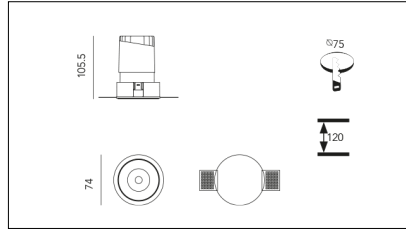

# MACROLUX

Article code	Article	Colour	Additional colour	Watt (W)	Type of recessed	Light Temperature (°K)	Beam angle (°)
420.0075.01.15.44	DRAFT_75/15°-44 DALI	White (4)	White (4)	10	Plasterboard	3000	15
420.0075.01.38.44	DRAFT_75/38°-44 DALI	White (4)	White (4)	10	Plasterboard	3000	38
420.0075.01.4000.15.44	*DRAFT_75	White (4)	White (4)	10	Plasterboard	4000	15
420.0075.01.4000.38.44	DRAFT_75/38°-44 4000°K DALI	White (4)	White (4)	10	Plasterboard	4000	38
420.0075.01.4000.44	*DRAFT_75	White (4)	White (4)	10	Plasterboard	4000	24
420.0075.01.44	DRAFT_75/24°-44 DALI	White (4)	White (4)	10	Plasterboard	3000	24
420.0075.15.44	DRAFT_75/15°-44	White (4)	White (4)	10	Plasterboard	3000	15
420.0075.38.44	DRAFT_75/38°-44	White (4)	White (4)	10	Plasterboard	3000	38
420.0075.4000.15.44	*draft75	White (4)	White (4)	10	Plasterboard	4000	15
420.0075.4000.38.44	*draft75	White (4)	White (4)	10	Plasterboard	4000	38
420.0075.4000.44	DRAFT_75/24°-44 4000°K	White (4)	White (4)	10	Plasterboard	4000	24
420.0075.44	DRAFT_75/24°-44	White (4)	White (4)	10	Plasterboard	3000	24