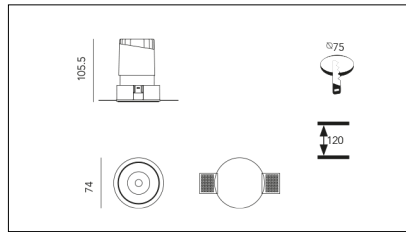

Article code	Article	Colour	Additional colour	Watt (W)	Type of recessed	Light Temperature (°K)	Beam angle (°)
420.0075.01.4000.15.46	*DRAFT_75	White (4)	Chrome (6)	10	Plasterboard	4000	15
420.0075.01.4000.38.46	DRAFT_75/38°-46 4000°K DALI	White (4)	Chrome (6)	10	Plasterboard	4000	38
420.0075.01.4000.46	*DRAFT_75	White (4)	Chrome (6)	10	Plasterboard	4000	24
420.0075.01.46	DRAFT_75/24°-46 DALI	White (4)	Chrome (6)	10	Plasterboard	3000	24
420.0075.15.46	DRAFT_75/15°-46	White (4)	Chrome (6)	10	Plasterboard	3000	15
420.0075.38.46	DRAFT_75/38°-46	White (4)	Chrome (6)	10	Plasterboard	3000	38
420.0075.4000.15.46	*draft75	White (4)	Chrome (6)	10	Plasterboard	4000	15
420.0075.4000.38.46	DRAFT_75/4000°K/38°-46	White (4)	Chrome (6)	10	Plasterboard	4000	38
420.0075.4000.46	*draft75	White (4)	Chrome (6)	10	Plasterboard	4000	24
420.0075.46	DRAFT_75/24°-46	White (4)	Chrome (6)	10	Plasterboard	3000	24

Article code	Article	Colour	Additional colour	Watt (W)	Type of recessed	Light Temperature (°K)	Beam angle (°)
420.0075.01.15.495	DRAFT_75/15°-495 DALI	White (4)	Bronze Reflector(95)	10	Plasterboard	3000	15
420.0075.01.38.495	DRAFT_75/38°-495 DALI	White (4)	Bronze Reflector(95)	10	Plasterboard	3000	38
420.0075.01.4000.15.495	*DRAFT_75	White (4)	Bronze Reflector(95)	10	Plasterboard	4000	15
420.0075.01.4000.38.495	*DRAFT_75	White (4)	Bronze Reflector(95)	10	Plasterboard	4000	38
420.0075.01.4000.495	*DRAFT_75	White (4)	Bronze Reflector(95)	10	Plasterboard	4000	24
420.0075.01.495	DRAFT_75/24°-495 DALI	White (4)	Bronze Reflector(95)	10	Plasterboard	3000	24
420.0075.15.495	DRAFT_75/15°-495	White (4)	Bronze Reflector(95)	10	Plasterboard	3000	15
420.0075.38.495	DRAFT_75/38°-495	White (4)	Bronze Reflector(95)	10	Plasterboard	3000	38
420.0075.4000.15.495	*draft75	White (4)	Bronze Reflector(95)	10	Plasterboard	4000	15
420.0075.4000.38.495	*DRAFT_75/38°-495 4000°K	White (4)	Bronze Reflector(95)	10	Plasterboard	4000	38
420.0075.4000.495	*draft75	White (4)	Bronze Reflector(95)	10	Plasterboard	4000	24
420.0075.495	DRAFT_75/24°-495	White (4)	Bronze Reflector(95)	10	Plasterboard	3000	24