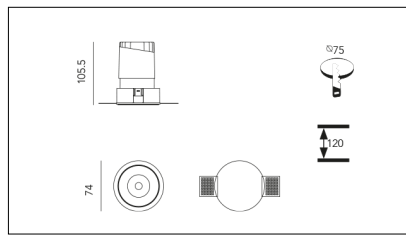

Article code	Article	Colour	Additional colour	Watt (W)	Type of recessed	Light Temperature (°K)	Beam angle (°)
420.0075.01.15.46	*DRAFT_75	White (4)	Chrome (6)	10	Plasterboard	3000	15
420.0075.01.38.46	*DRAFT_75	White (4)	Chrome (6)	10	Plasterboard	3000	38