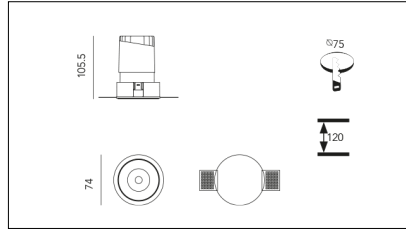

MACROLUX

Article code	Article	Colour	Additional colour	Watt (W)	Type of recessed	Light Temperature (°K)	Beam angle (°)
420.0075.01.15.44	DRAFT_75/15°-44 DALI	White (4)	White (4)	10	Plasterboard	3000	15
420.0075.01.38.44	DRAFT_75/38°-44 DALI	White (4)	White (4)	10	Plasterboard	3000	38
420.0075.01.4000.15.44	*DRAFT_75	White (4)	White (4)	10	Plasterboard	4000	15
420.0075.01.4000.38.44	DRAFT_75/38°-44 4000°K DALI	White (4)	White (4)	10	Plasterboard	4000	38
420.0075.01.4000.44	*DRAFT_75	White (4)	White (4)	10	Plasterboard	4000	24
420.0075.01.44	DRAFT_75/24°-44 DALI	White (4)	White (4)	10	Plasterboard	3000	24
420.0075.15.44	DRAFT_75/15°-44	White (4)	White (4)	10	Plasterboard	3000	15
420.0075.38.44	DRAFT_75/38°-44	White (4)	White (4)	10	Plasterboard	3000	38
420.0075.4000.15.44	*draft75	White (4)	White (4)	10	Plasterboard	4000	15
420.0075.4000.38.44	*draft75	White (4)	White (4)	10	Plasterboard	4000	38
420.0075.4000.44	DRAFT_75/24°-44 4000°K	White (4)	White (4)	10	Plasterboard	4000	24
420.0075.44	DRAFT_75/24°-44	White (4)	White (4)	10	Plasterboard	3000	24