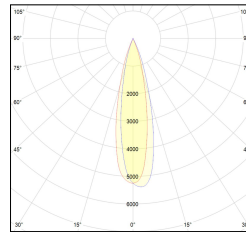

Article code	Article	Colour	Additional colour	Watt (W)	Type of recessed	Light Temperature (°K)	Beam angle (°)
420.0075.01.4000.15.46	*DRAFT_75	White (4)	Chrome (6)	10	Plasterboard	4000	15
420.0075.01.4000.38.46	DRAFT_75/38°-46 4000°K DALI	White (4)	Chrome (6)	10	Plasterboard	4000	38
420.0075.01.4000.46	*DRAFT_75	White (4)	Chrome (6)	10	Plasterboard	4000	24
420.0075.01.46	DRAFT_75/24°-46 DALI	White (4)	Chrome (6)	10	Plasterboard	3000	24
420.0075.15.46	DRAFT_75/15°-46	White (4)	Chrome (6)	10	Plasterboard	3000	15
420.0075.38.46	DRAFT_75/38°-46	White (4)	Chrome (6)	10	Plasterboard	3000	38
420.0075.4000.15.46	*draft75	White (4)	Chrome (6)	10	Plasterboard	4000	15
420.0075.4000.38.46	DRAFT_75/4000°K/38°-46	White (4)	Chrome (6)	10	Plasterboard	4000	38
420.0075.4000.46	*draft75	White (4)	Chrome (6)	10	Plasterboard	4000	24
420.0075.46	DRAFT_75/24°-46	White (4)	Chrome (6)	10	Plasterboard	3000	24

Article code	Article	Colour	Additional colour	Watt (W)	Type of recessed	Light Temperature (°K)	Beam angle (°)
420.0075.01.15.495	DRAFT_75/15°-495 DALI	White (4)	Bronze Reflector(95)	10	Plasterboard	3000	15
420.0075.01.38.495	DRAFT_75/38°-495 DALI	White (4)	Bronze Reflector(95)	10	Plasterboard	3000	38
420.0075.01.4000.15.495	*DRAFT_75	White (4)	Bronze Reflector(95)	10	Plasterboard	4000	15
420.0075.01.4000.38.495	*DRAFT_75	White (4)	Bronze Reflector(95)	10	Plasterboard	4000	38
420.0075.01.4000.495	*DRAFT_75	White (4)	Bronze Reflector(95)	10	Plasterboard	4000	24
420.0075.01.495	DRAFT_75/24°-495 DALI	White (4)	Bronze Reflector(95)	10	Plasterboard	3000	24
420.0075.15.495	DRAFT_75/15°-495	White (4)	Bronze Reflector(95)	10	Plasterboard	3000	15
420.0075.38.495	DRAFT_75/38°-495	White (4)	Bronze Reflector(95)	10	Plasterboard	3000	38
420.0075.4000.15.495	*draft75	White (4)	Bronze Reflector(95)	10	Plasterboard	4000	15
420.0075.4000.38.495	*DRAFT_75/38°-495 4000°K	White (4)	Bronze Reflector(95)	10	Plasterboard	4000	38
420.0075.4000.495	*draft75	White (4)	Bronze Reflector(95)	10	Plasterboard	4000	24
420.0075.495	DRAFT_75/24°-495	White (4)	Bronze Reflector(95)	10	Plasterboard	3000	24