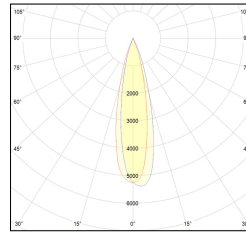

# MACROLUX

Article code	Article	Colour	Additional colour	Watt (W)	Type of recessed	Light Temperature (°K)	Beam angle (°)
420.0075.01.15.44	DRAFT_75/15°-44 DALI	White (4)	White (4)	10	Plasterboard	3000	15
420.0075.01.38.44	DRAFT_75/38°-44 DALI	White (4)	White (4)	10	Plasterboard	3000	38
420.0075.01.4000.15.44	*DRAFT_75	White (4)	White (4)	10	Plasterboard	4000	15
420.0075.01.4000.38.44	DRAFT_75/38°-44 4000°K DALI	White (4)	White (4)	10	Plasterboard	4000	38
420.0075.01.4000.44	*DRAFT_75	White (4)	White (4)	10	Plasterboard	4000	24
420.0075.01.44	DRAFT_75/24°-44 DALI	White (4)	White (4)	10	Plasterboard	3000	24
420.0075.15.44	DRAFT_75/15°-44	White (4)	White (4)	10	Plasterboard	3000	15
420.0075.38.44	DRAFT_75/38°-44	White (4)	White (4)	10	Plasterboard	3000	38
420.0075.4000.15.44	*draft75	White (4)	White (4)	10	Plasterboard	4000	15
420.0075.4000.38.44	*draft75	White (4)	White (4)	10	Plasterboard	4000	38
420.0075.4000.44	DRAFT_75/24°-44 4000°K	White (4)	White (4)	10	Plasterboard	4000	24
420.0075.44	DRAFT_75/24°-44	White (4)	White (4)	10	Plasterboard	3000	24