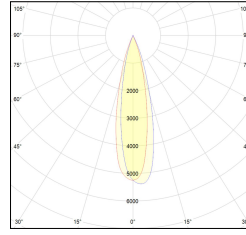

# MACROLUX

Article code	Article	Colour	Additional colour	Watt (W)	Type of recessed	Light Temperature (°K)	Beam angle (°)
420.0075.01.15.44	DRAFT_75/15°-44 DALI	White (4)	White (4)	10	Plasterboard	3000	15
420.0075.01.38.44	DRAFT_75/38°-44 DALI	White (4)	White (4)	10	Plasterboard	3000	38
420.0075.01.4000.15.44	*DRAFT_75	White (4)	White (4)	10	Plasterboard	4000	15
420.0075.01.4000.38.44	DRAFT_75/38°-44 4000°K DALI	White (4)	White (4)	10	Plasterboard	4000	38
420.0075.01.4000.44	*DRAFT_75	White (4)	White (4)	10	Plasterboard	4000	24
420.0075.01.44	DRAFT_75/24°-44 DALI	White (4)	White (4)	10	Plasterboard	3000	24
420.0075.15.44	DRAFT_75/15°-44	White (4)	White (4)	10	Plasterboard	3000	15
420.0075.38.44	DRAFT_75/38°-44	White (4)	White (4)	10	Plasterboard	3000	38
420.0075.4000.15.44	*draft75	White (4)	White (4)	10	Plasterboard	4000	15
420.0075.4000.38.44	*draft75	White (4)	White (4)	10	Plasterboard	4000	38
420.0075.4000.44	DRAFT_75/24°-44 4000°K	White (4)	White (4)	10	Plasterboard	4000	24
420.0075.44	DRAFT_75/24°-44	White (4)	White (4)	10	Plasterboard	3000	24