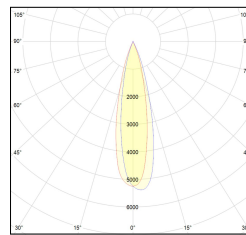

Article code	Article	Colour	Additional colour	Watt (W)	Type of recessed	Light Temperature (°K)	Beam angle (°)
420.0075.01.15.46	*DRAFT_75	White (4)	Chrome (6)	10	Plasterboard	3000	15
420.0075.01.38.46	*DRAFT_75	White (4)	Chrome (6)	10	Plasterboard	3000	38