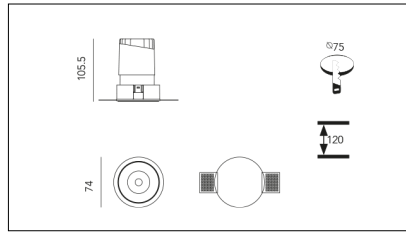

# MACROLUX

Article code	Article	Colour	Additional colour	Watt (W)	Type of recessed	Light Temperature (°K)	Beam angle (°)
420.0075.01.15.44	DRAFT_75/15°-44 DALI	White (4)	White (4)	10	Plasterboard	3000	15
420.0075.01.38.44	DRAFT_75/38°-44 DALI	White (4)	White (4)	10	Plasterboard	3000	38
420.0075.01.4000.15.44	*DRAFT_75	White (4)	White (4)	10	Plasterboard	4000	15
420.0075.01.4000.38.44	DRAFT_75/38°-44 4000°K DALI	White (4)	White (4)	10	Plasterboard	4000	38
420.0075.01.4000.44	*DRAFT_75	White (4)	White (4)	10	Plasterboard	4000	24
420.0075.01.44	DRAFT_75/24°-44 DALI	White (4)	White (4)	10	Plasterboard	3000	24
420.0075.15.44	DRAFT_75/15°-44	White (4)	White (4)	10	Plasterboard	3000	15
420.0075.38.44	DRAFT_75/38°-44	White (4)	White (4)	10	Plasterboard	3000	38
420.0075.4000.15.44	*draft75	White (4)	White (4)	10	Plasterboard	4000	15
420.0075.4000.38.44	*draft75	White (4)	White (4)	10	Plasterboard	4000	38
420.0075.4000.44	DRAFT_75/24°-44 4000°K	White (4)	White (4)	10	Plasterboard	4000	24
420.0075.44	DRAFT_75/24°-44	White (4)	White (4)	10	Plasterboard	3000	24