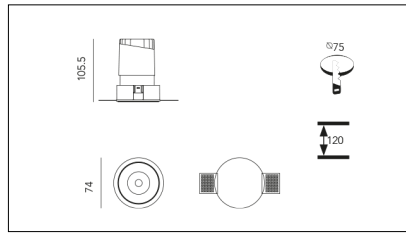

Article code	Article	Colour	Additional colour	Watt (W)	Type of recessed	Light Temperature (°K)	Beam angle (°)
420.0075.01.4000.15.46	*DRAFT_75	White (4)	Chrome (6)	10	Plasterboard	4000	15
420.0075.01.4000.38.46	DRAFT_75/38°-46 4000°K DALI	White (4)	Chrome (6)	10	Plasterboard	4000	38
420.0075.01.4000.46	*DRAFT_75	White (4)	Chrome (6)	10	Plasterboard	4000	24
420.0075.01.46	DRAFT_75/24°-46 DALI	White (4)	Chrome (6)	10	Plasterboard	3000	24
420.0075.15.46	DRAFT_75/15°-46	White (4)	Chrome (6)	10	Plasterboard	3000	15
420.0075.38.46	DRAFT_75/38°-46	White (4)	Chrome (6)	10	Plasterboard	3000	38
420.0075.4000.15.46	*draft75	White (4)	Chrome (6)	10	Plasterboard	4000	15
420.0075.4000.38.46	DRAFT_75/4000°K/38°-46	White (4)	Chrome (6)	10	Plasterboard	4000	38
420.0075.4000.46	*draft75	White (4)	Chrome (6)	10	Plasterboard	4000	24
420.0075.46	DRAFT_75/24°-46	White (4)	Chrome (6)	10	Plasterboard	3000	24

Article code	Article	Colour	Additional colour	Watt (W)	Type of recessed	Light Temperature (°K)	Beam angle (°)
420.0075.01.15.495	DRAFT_75/15°-495 DALI	White (4)	Bronze Reflector(95)	10	Plasterboard	3000	15
420.0075.01.38.495	DRAFT_75/38°-495 DALI	White (4)	Bronze Reflector(95)	10	Plasterboard	3000	38
420.0075.01.4000.15.495	*DRAFT_75	White (4)	Bronze Reflector(95)	10	Plasterboard	4000	15
420.0075.01.4000.38.495	*DRAFT_75	White (4)	Bronze Reflector(95)	10	Plasterboard	4000	38
420.0075.01.4000.495	*DRAFT_75	White (4)	Bronze Reflector(95)	10	Plasterboard	4000	24
420.0075.01.495	DRAFT_75/24°-495 DALI	White (4)	Bronze Reflector(95)	10	Plasterboard	3000	24
420.0075.15.495	DRAFT_75/15°-495	White (4)	Bronze Reflector(95)	10	Plasterboard	3000	15
420.0075.38.495	DRAFT_75/38°-495	White (4)	Bronze Reflector(95)	10	Plasterboard	3000	38
420.0075.4000.15.495	*draft75	White (4)	Bronze Reflector(95)	10	Plasterboard	4000	15
420.0075.4000.38.495	*DRAFT_75/38°-495 4000°K	White (4)	Bronze Reflector(95)	10	Plasterboard	4000	38
420.0075.4000.495	*draft75	White (4)	Bronze Reflector(95)	10	Plasterboard	4000	24
420.0075.495	DRAFT_75/24°-495	White (4)	Bronze Reflector(95)	10	Plasterboard	3000	24