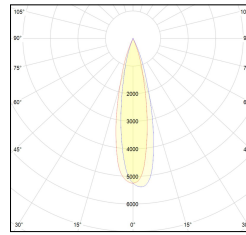

Article code	Article	Colour	Additional colour	Watt (W)	Type of recessed	Light Temperature (°K)	Beam angle (°)
420.0075.01.4000.15.46	*DRAFT_75	White (4)	Chrome (6)	10	Plasterboard	4000	15
420.0075.01.4000.38.46	DRAFT_75/38°-46 4000°K DALI	White (4)	Chrome (6)	10	Plasterboard	4000	38
420.0075.01.4000.46	*DRAFT_75	White (4)	Chrome (6)	10	Plasterboard	4000	24
420.0075.01.46	DRAFT_75/24°-46 DALI	White (4)	Chrome (6)	10	Plasterboard	3000	24
420.0075.15.46	DRAFT_75/15°-46	White (4)	Chrome (6)	10	Plasterboard	3000	15
420.0075.38.46	DRAFT_75/38°-46	White (4)	Chrome (6)	10	Plasterboard	3000	38
420.0075.4000.15.46	*draft75	White (4)	Chrome (6)	10	Plasterboard	4000	15
420.0075.4000.38.46	DRAFT_75/4000°K/38°-46	White (4)	Chrome (6)	10	Plasterboard	4000	38
420.0075.4000.46	*draft75	White (4)	Chrome (6)	10	Plasterboard	4000	24
420.0075.46	DRAFT_75/24°-46	White (4)	Chrome (6)	10	Plasterboard	3000	24

Article code	Article	Colour	Additional colour	Watt (W)	Type of recessed	Light Temperature (°K)	Beam angle (°)
420.0075.01.15.495	DRAFT_75/15°-495 DALI	White (4)	Bronze Reflector(95)	10	Plasterboard	3000	15
420.0075.01.38.495	DRAFT_75/38°-495 DALI	White (4)	Bronze Reflector(95)	10	Plasterboard	3000	38
420.0075.01.4000.15.495	*DRAFT_75	White (4)	Bronze Reflector(95)	10	Plasterboard	4000	15
420.0075.01.4000.38.495	*DRAFT_75	White (4)	Bronze Reflector(95)	10	Plasterboard	4000	38
420.0075.01.4000.495	*DRAFT_75	White (4)	Bronze Reflector(95)	10	Plasterboard	4000	24
420.0075.01.495	DRAFT_75/24°-495 DALI	White (4)	Bronze Reflector(95)	10	Plasterboard	3000	24
420.0075.15.495	DRAFT_75/15°-495	White (4)	Bronze Reflector(95)	10	Plasterboard	3000	15
420.0075.38.495	DRAFT_75/38°-495	White (4)	Bronze Reflector(95)	10	Plasterboard	3000	38
420.0075.4000.15.495	*draft75	White (4)	Bronze Reflector(95)	10	Plasterboard	4000	15
420.0075.4000.38.495	*DRAFT_75/38°-495 4000°K	White (4)	Bronze Reflector(95)	10	Plasterboard	4000	38
420.0075.4000.495	*draft75	White (4)	Bronze Reflector(95)	10	Plasterboard	4000	24
420.0075.495	DRAFT_75/24°-495	White (4)	Bronze Reflector(95)	10	Plasterboard	3000	24