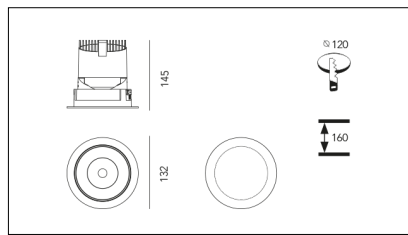

# MACROLUX

Article code	Article	Colour	Additional colour	Beam angle (°)	Light Temperature (°K)	Type of recessed	Watt (W)
420.0120.01.15.495	*draft120	White (4)	Bronze Reflector(95)	15	3000	Plasterboard	30
420.0120.01.38.495	DRAFT_120/38°-495 DALI	White (4)	Bronze Reflector(95)	38	3000	Plasterboard	30
420.0120.01.4000.15.495	*draft120	White (4)	Bronze Reflector(95)	15	4000	Plasterboard	30
420.0120.01.4000.38.495	*draft120	White (4)	Bronze Reflector(95)	38	4000	Plasterboard	30
420.0120.01.4000.495	*draft120	White (4)	Bronze Reflector(95)	24	4000	Plasterboard	30
420.0120.01.495	*draft120	White (4)	Bronze Reflector(95)	24	3000	Plasterboard	30
420.0120.15.495	*draft120	White (4)	Bronze Reflector(95)	15	3000	Plasterboard	30
420.0120.38.495	DRAFT_120/38°-495	White (4)	Bronze Reflector(95)	38	3000	Plasterboard	30
420.0120.4000.15.495	*draft120	White (4)	Bronze Reflector(95)	15	4000	Plasterboard	30
420.0120.4000.38.495	*draft120	White (4)	Bronze Reflector(95)	38	4000	Plasterboard	30
420.0120.4000.495	*draft120	White (4)	Bronze Reflector(95)	24	4000	Plasterboard	30
420.0120.495	DRAFT_120/24°-495	White (4)	Bronze Reflector(95)	24	3000	Plasterboard	30