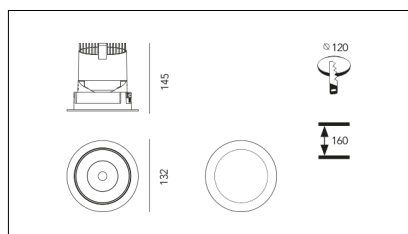

MACROLUX

Article code	Article	Colour	Additional colour	Beam angle (°)	Light Temperature (°K)	Type of recessed	Watt (W)
420.0120.01.15.495	*draft120	White (4)	Bronze Reflector(95)	15	3000	Plasterboard	30
420.0120.01.38.495	DRAFT_120/38°-495 DALI	White (4)	Bronze Reflector(95)	38	3000	Plasterboard	30
420.0120.01.4000.15.495	*draft120	White (4)	Bronze Reflector(95)	15	4000	Plasterboard	30
420.0120.01.4000.38.495	*draft120	White (4)	Bronze Reflector(95)	38	4000	Plasterboard	30
420.0120.01.4000.495	*draft120	White (4)	Bronze Reflector(95)	24	4000	Plasterboard	30
420.0120.01.495	*draft120	White (4)	Bronze Reflector(95)	24	3000	Plasterboard	30
420.0120.15.495	*draft120	White (4)	Bronze Reflector(95)	15	3000	Plasterboard	30
420.0120.38.495	DRAFT_120/38°-495	White (4)	Bronze Reflector(95)	38	3000	Plasterboard	30
420.0120.4000.15.495	*draft120	White (4)	Bronze Reflector(95)	15	4000	Plasterboard	30
420.0120.4000.38.495	*draft120	White (4)	Bronze Reflector(95)	38	4000	Plasterboard	30
420.0120.4000.495	*draft120	White (4)	Bronze Reflector(95)	24	4000	Plasterboard	30
420.0120.495	DRAFT_120/24°-495	White (4)	Bronze Reflector(95)	24	3000	Plasterboard	30