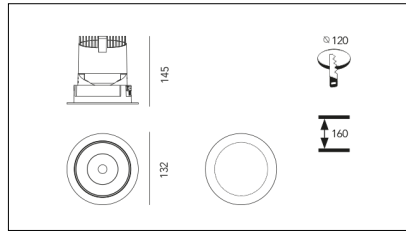

Article code	Article	Colour	Additional colour	Beam angle (°)	Light Temperature (°K)	Type of recessed	Watt (W)
420.0120.01.15.42	*draft120	White (4)	Black (2)	15	3000	Plasterboard	30
420.0120.01.38.42	*draft120	White (4)	Black (2)	38	3000	Plasterboard	30
420.0120.01.4000.15.42	*draft120	White (4)	Black (2)	15	4000	Plasterboard	30
420.0120.01.4000.38.42	*draft120	White (4)	Black (2)	38	4000	Plasterboard	30
420.0120.01.4000.42	*draft120	White (4)	Black (2)	24	4000	Plasterboard	30
420.0120.01.42	DRAFT_120/24°-42 DALI	White (4)	Black (2)	24	3000	Plasterboard	30
420.0120.15.42	*draft120	White (4)	Black (2)	15	3000	Plasterboard	30
420.0120.38.42	DRAFT_120/38°-42	White (4)	Black (2)	38	3000	Plasterboard	30
420.0120.4000.15.42	*draft120	White (4)	Black (2)	15	4000	Plasterboard	30
420.0120.4000.38.42	*draft120	White (4)	Black (2)	38	4000	Plasterboard	30
420.0120.4000.42	*draft120	White (4)	Black (2)	24	4000	Plasterboard	30
420.0120.42	DRAFT_120/24°-42	White (4)	Black (2)	24	3000	Plasterboard	30