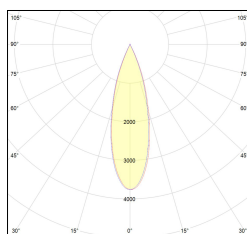

MACROLUX

Article code	Article	Colour	Additional colour	Beam angle (°)	Light Temperature (°K)	Type of recessed	Watt (W)
420.0120.01.15.495	*draft120	White (4)	Bronze Reflector(95)	15	3000	Plasterboard	30
420.0120.01.38.495	DRAFT_120/38°-495 DALI	White (4)	Bronze Reflector(95)	38	3000	Plasterboard	30
420.0120.01.4000.15.495	*draft120	White (4)	Bronze Reflector(95)	15	4000	Plasterboard	30
420.0120.01.4000.38.495	*draft120	White (4)	Bronze Reflector(95)	38	4000	Plasterboard	30
420.0120.01.4000.495	*draft120	White (4)	Bronze Reflector(95)	24	4000	Plasterboard	30
420.0120.01.495	*draft120	White (4)	Bronze Reflector(95)	24	3000	Plasterboard	30
420.0120.15.495	*draft120	White (4)	Bronze Reflector(95)	15	3000	Plasterboard	30
420.0120.38.495	DRAFT_120/38°-495	White (4)	Bronze Reflector(95)	38	3000	Plasterboard	30
420.0120.4000.15.495	*draft120	White (4)	Bronze Reflector(95)	15	4000	Plasterboard	30
420.0120.4000.38.495	*draft120	White (4)	Bronze Reflector(95)	38	4000	Plasterboard	30
420.0120.4000.495	*draft120	White (4)	Bronze Reflector(95)	24	4000	Plasterboard	30
420.0120.495	DRAFT_120/24°-495	White (4)	Bronze Reflector(95)	24	3000	Plasterboard	30