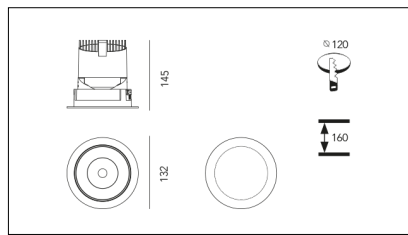

MACROLUX

Article code	Article	Colour	Additional colour	Beam angle (°)	Light Temperature (°K)	Type of recessed	Watt (W)
420.0120.01.15.495	*draft120	White (4)	Bronze Reflector(95)	15	3000	Plasterboard	30
420.0120.01.38.495	DRAFT_120/38°-495 DALI	White (4)	Bronze Reflector(95)	38	3000	Plasterboard	30
420.0120.01.4000.15.495	*draft120	White (4)	Bronze Reflector(95)	15	4000	Plasterboard	30
420.0120.01.4000.38.495	*draft120	White (4)	Bronze Reflector(95)	38	4000	Plasterboard	30
420.0120.01.4000.495	*draft120	White (4)	Bronze Reflector(95)	24	4000	Plasterboard	30
420.0120.01.495	*draft120	White (4)	Bronze Reflector(95)	24	3000	Plasterboard	30
420.0120.15.495	*draft120	White (4)	Bronze Reflector(95)	15	3000	Plasterboard	30
420.0120.38.495	DRAFT_120/38°-495	White (4)	Bronze Reflector(95)	38	3000	Plasterboard	30
420.0120.4000.15.495	*draft120	White (4)	Bronze Reflector(95)	15	4000	Plasterboard	30
420.0120.4000.38.495	*draft120	White (4)	Bronze Reflector(95)	38	4000	Plasterboard	30
420.0120.4000.495	*draft120	White (4)	Bronze Reflector(95)	24	4000	Plasterboard	30
420.0120.495	DRAFT_120/24°-495	White (4)	Bronze Reflector(95)	24	3000	Plasterboard	30