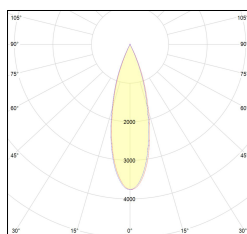

# MACROLUX

Article code	Article	Colour	Additional colour	Beam angle (°)	Light Temperature (°K)	Type of recessed	Watt (W)
420.0120.01.15.495	*draft120	White (4)	Bronze Reflector(95)	15	3000	Plasterboard	30
420.0120.01.38.495	DRAFT_120/38°-495 DALI	White (4)	Bronze Reflector(95)	38	3000	Plasterboard	30
420.0120.01.4000.15.495	*draft120	White (4)	Bronze Reflector(95)	15	4000	Plasterboard	30
420.0120.01.4000.38.495	*draft120	White (4)	Bronze Reflector(95)	38	4000	Plasterboard	30
420.0120.01.4000.495	*draft120	White (4)	Bronze Reflector(95)	24	4000	Plasterboard	30
420.0120.01.495	*draft120	White (4)	Bronze Reflector(95)	24	3000	Plasterboard	30
420.0120.15.495	*draft120	White (4)	Bronze Reflector(95)	15	3000	Plasterboard	30
420.0120.38.495	DRAFT_120/38°-495	White (4)	Bronze Reflector(95)	38	3000	Plasterboard	30
420.0120.4000.15.495	*draft120	White (4)	Bronze Reflector(95)	15	4000	Plasterboard	30
420.0120.4000.38.495	*draft120	White (4)	Bronze Reflector(95)	38	4000	Plasterboard	30
420.0120.4000.495	*draft120	White (4)	Bronze Reflector(95)	24	4000	Plasterboard	30
420.0120.495	DRAFT_120/24°-495	White (4)	Bronze Reflector(95)	24	3000	Plasterboard	30