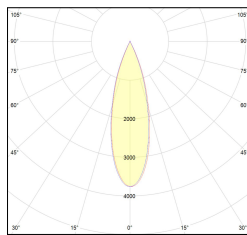

# MACROLUX

Article code	Article	Colour	Additional colour	Beam angle (°)	Light Temperature (°K)	Type of recessed	Watt (W)
420.0120.01.15.495	*draft120	White (4)	Bronze Reflector(95)	15	3000	Plasterboard	30
420.0120.01.38.495	DRAFT_120/38°-495 DALI	White (4)	Bronze Reflector(95)	38	3000	Plasterboard	30
420.0120.01.4000.15.495	*draft120	White (4)	Bronze Reflector(95)	15	4000	Plasterboard	30
420.0120.01.4000.38.495	*draft120	White (4)	Bronze Reflector(95)	38	4000	Plasterboard	30
420.0120.01.4000.495	*draft120	White (4)	Bronze Reflector(95)	24	4000	Plasterboard	30
420.0120.01.495	*draft120	White (4)	Bronze Reflector(95)	24	3000	Plasterboard	30
420.0120.15.495	*draft120	White (4)	Bronze Reflector(95)	15	3000	Plasterboard	30
420.0120.38.495	DRAFT_120/38°-495	White (4)	Bronze Reflector(95)	38	3000	Plasterboard	30
420.0120.4000.15.495	*draft120	White (4)	Bronze Reflector(95)	15	4000	Plasterboard	30
420.0120.4000.38.495	*draft120	White (4)	Bronze Reflector(95)	38	4000	Plasterboard	30
420.0120.4000.495	*draft120	White (4)	Bronze Reflector(95)	24	4000	Plasterboard	30
420.0120.495	DRAFT_120/24°-495	White (4)	Bronze Reflector(95)	24	3000	Plasterboard	30