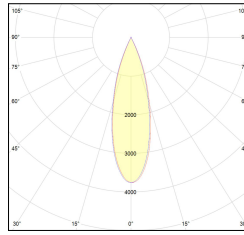

Article code	Article	Colour	Additional colour	Beam angle (°)	Light Temperature (°K)	Type of recessed	Watt (W)
420.0120.01.15.42	*draft120	White (4)	Black (2)	15	3000	Plasterboard	30
420.0120.01.38.42	*draft120	White (4)	Black (2)	38	3000	Plasterboard	30
420.0120.01.4000.15.42	*draft120	White (4)	Black (2)	15	4000	Plasterboard	30
420.0120.01.4000.38.42	*draft120	White (4)	Black (2)	38	4000	Plasterboard	30
420.0120.01.4000.42	*draft120	White (4)	Black (2)	24	4000	Plasterboard	30
420.0120.01.42	DRAFT_120/24°-42 DALI	White (4)	Black (2)	24	3000	Plasterboard	30
420.0120.15.42	*draft120	White (4)	Black (2)	15	3000	Plasterboard	30
420.0120.38.42	DRAFT_120/38°-42	White (4)	Black (2)	38	3000	Plasterboard	30
420.0120.4000.15.42	*draft120	White (4)	Black (2)	15	4000	Plasterboard	30
420.0120.4000.38.42	*draft120	White (4)	Black (2)	38	4000	Plasterboard	30
420.0120.4000.42	*draft120	White (4)	Black (2)	24	4000	Plasterboard	30
420.0120.42	DRAFT_120/24°-42	White (4)	Black (2)	24	3000	Plasterboard	30