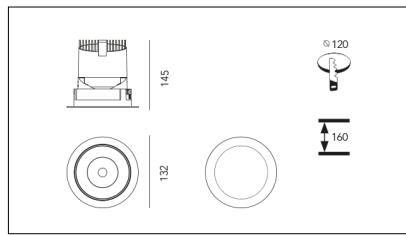

Article code	Article	Colour	Additional colour	Beam angle (°)	Light Temperature (°K)	Type of recessed	Watt (W)
420.0120.01.15.44	*draft120	White (4)	White (4)	15	3000	Plasterboard	30
420.0120.01.38.44	DRAFT_120/38°-44 DALI	White (4)	White (4)	38	3000	Plasterboard	30
420.0120.01.4000.15.44	*draft120	White (4)	White (4)	15	4000	Plasterboard	30
420.0120.01.4000.38.44	*draft120	White (4)	White (4)	38	4000	Plasterboard	30
420.0120.01.4000.44	*draft120	White (4)	White (4)	24	4000	Plasterboard	30
420.0120.01.44	DRAFT_120/24°-44 DALI	White (4)	White (4)	24	3000	Plasterboard	30
420.0120.15.44	*draft120	White (4)	White (4)	15	3000	Plasterboard	30
420.0120.38.44	DRAFT_120/38°-44	White (4)	White (4)	38	3000	Plasterboard	30
420.0120.4000.15.44	*draft120	White (4)	White (4)	15	4000	Plasterboard	30
420.0120.4000.38.44	*draft120	White (4)	White (4)	38	4000	Plasterboard	30
420.0120.4000.44	*draft120	White (4)	White (4)	24	4000	Plasterboard	30
420.0120.44	DRAFT_120/24°-44	White (4)	White (4)	24	3000	Plasterboard	30