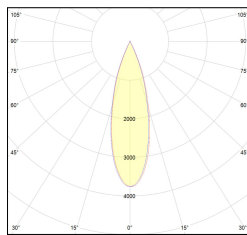

MACROLUX

Article code	Article	Colour	Additional colour	Beam angle (°)	Light Temperature (°K)	Type of recessed	Watt (W)
420.0120.01.15.495	*draft120	White (4)	Bronze Reflector(95)	15	3000	Plasterboard	30
420.0120.01.38.495	DRAFT_120/38°-495 DALI	White (4)	Bronze Reflector(95)	38	3000	Plasterboard	30
420.0120.01.4000.15.495	*draft120	White (4)	Bronze Reflector(95)	15	4000	Plasterboard	30
420.0120.01.4000.38.495	*draft120	White (4)	Bronze Reflector(95)	38	4000	Plasterboard	30
420.0120.01.4000.495	*draft120	White (4)	Bronze Reflector(95)	24	4000	Plasterboard	30
420.0120.01.495	*draft120	White (4)	Bronze Reflector(95)	24	3000	Plasterboard	30
420.0120.15.495	*draft120	White (4)	Bronze Reflector(95)	15	3000	Plasterboard	30
420.0120.38.495	DRAFT_120/38°-495	White (4)	Bronze Reflector(95)	38	3000	Plasterboard	30
420.0120.4000.15.495	*draft120	White (4)	Bronze Reflector(95)	15	4000	Plasterboard	30
420.0120.4000.38.495	*draft120	White (4)	Bronze Reflector(95)	38	4000	Plasterboard	30
420.0120.4000.495	*draft120	White (4)	Bronze Reflector(95)	24	4000	Plasterboard	30
420.0120.495	DRAFT_120/24°-495	White (4)	Bronze Reflector(95)	24	3000	Plasterboard	30