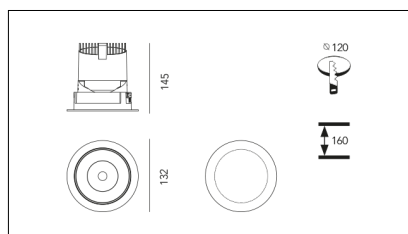

# MACROLUX

Article code	Article	Colour	Additional colour	Beam angle (°)	Light Temperature (°K)	Type of recessed	Watt (W)
420.0120.01.15.495	*draft120	White (4)	Bronze Reflector(95)	15	3000	Plasterboard	30
420.0120.01.38.495	DRAFT_120/38°-495 DALI	White (4)	Bronze Reflector(95)	38	3000	Plasterboard	30
420.0120.01.4000.15.495	*draft120	White (4)	Bronze Reflector(95)	15	4000	Plasterboard	30
420.0120.01.4000.38.495	*draft120	White (4)	Bronze Reflector(95)	38	4000	Plasterboard	30
420.0120.01.4000.495	*draft120	White (4)	Bronze Reflector(95)	24	4000	Plasterboard	30
420.0120.01.495	*draft120	White (4)	Bronze Reflector(95)	24	3000	Plasterboard	30
420.0120.15.495	*draft120	White (4)	Bronze Reflector(95)	15	3000	Plasterboard	30
420.0120.38.495	DRAFT_120/38°-495	White (4)	Bronze Reflector(95)	38	3000	Plasterboard	30
420.0120.4000.15.495	*draft120	White (4)	Bronze Reflector(95)	15	4000	Plasterboard	30
420.0120.4000.38.495	*draft120	White (4)	Bronze Reflector(95)	38	4000	Plasterboard	30
420.0120.4000.495	*draft120	White (4)	Bronze Reflector(95)	24	4000	Plasterboard	30
420.0120.495	DRAFT_120/24°-495	White (4)	Bronze Reflector(95)	24	3000	Plasterboard	30