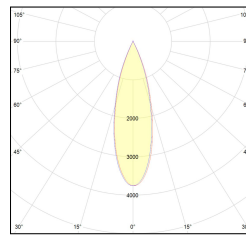

Article code	Article	Colour	Additional colour	Beam angle (°)	Light Temperature (°K)	Type of recessed	Watt (W)
420.0120.01.15.44	*draft120	White (4)	White (4)	15	3000	Plasterboard	30
420.0120.01.38.44	DRAFT_120/38°-44 DALI	White (4)	White (4)	38	3000	Plasterboard	30
420.0120.01.4000.15.44	*draft120	White (4)	White (4)	15	4000	Plasterboard	30
420.0120.01.4000.38.44	*draft120	White (4)	White (4)	38	4000	Plasterboard	30
420.0120.01.4000.44	*draft120	White (4)	White (4)	24	4000	Plasterboard	30
420.0120.01.44	DRAFT_120/24°-44 DALI	White (4)	White (4)	24	3000	Plasterboard	30
420.0120.15.44	*draft120	White (4)	White (4)	15	3000	Plasterboard	30
420.0120.38.44	DRAFT_120/38°-44	White (4)	White (4)	38	3000	Plasterboard	30
420.0120.4000.15.44	*draft120	White (4)	White (4)	15	4000	Plasterboard	30
420.0120.4000.38.44	*draft120	White (4)	White (4)	38	4000	Plasterboard	30
420.0120.4000.44	*draft120	White (4)	White (4)	24	4000	Plasterboard	30
420.0120.44	DRAFT_120/24°-44	White (4)	White (4)	24	3000	Plasterboard	30