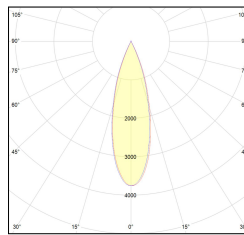

Article code	Article	Colour	Additional colour	Beam angle (°)	Light Temperature (°K)	Type of recessed	Watt (W)
420.0120.01.15.44	*draft120	White (4)	White (4)	15	3000	Plasterboard	30
420.0120.01.38.44	DRAFT_120/38°-44 DALI	White (4)	White (4)	38	3000	Plasterboard	30
420.0120.01.4000.15.44	*draft120	White (4)	White (4)	15	4000	Plasterboard	30
420.0120.01.4000.38.44	*draft120	White (4)	White (4)	38	4000	Plasterboard	30
420.0120.01.4000.44	*draft120	White (4)	White (4)	24	4000	Plasterboard	30
420.0120.01.44	DRAFT_120/24°-44 DALI	White (4)	White (4)	24	3000	Plasterboard	30
420.0120.15.44	*draft120	White (4)	White (4)	15	3000	Plasterboard	30
420.0120.38.44	DRAFT_120/38°-44	White (4)	White (4)	38	3000	Plasterboard	30
420.0120.4000.15.44	*draft120	White (4)	White (4)	15	4000	Plasterboard	30
420.0120.4000.38.44	*draft120	White (4)	White (4)	38	4000	Plasterboard	30
420.0120.4000.44	*draft120	White (4)	White (4)	24	4000	Plasterboard	30
420.0120.44	DRAFT_120/24°-44	White (4)	White (4)	24	3000	Plasterboard	30