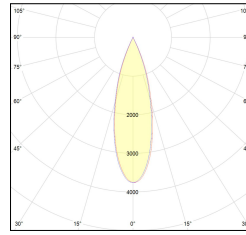

Article code	Article	Colour	Additional colour	Beam angle (°)	Light Temperature (°K)	Type of recessed	Watt (W)
420.0120.01.15.42	*draft120	White (4)	Black (2)	15	3000	Plasterboard	30
420.0120.01.38.42	*draft120	White (4)	Black (2)	38	3000	Plasterboard	30
420.0120.01.4000.15.42	*draft120	White (4)	Black (2)	15	4000	Plasterboard	30
420.0120.01.4000.38.42	*draft120	White (4)	Black (2)	38	4000	Plasterboard	30
420.0120.01.4000.42	*draft120	White (4)	Black (2)	24	4000	Plasterboard	30
420.0120.01.42	DRAFT_120/24°-42 DALI	White (4)	Black (2)	24	3000	Plasterboard	30
420.0120.15.42	*draft120	White (4)	Black (2)	15	3000	Plasterboard	30
420.0120.38.42	DRAFT_120/38°-42	White (4)	Black (2)	38	3000	Plasterboard	30
420.0120.4000.15.42	*draft120	White (4)	Black (2)	15	4000	Plasterboard	30
420.0120.4000.38.42	*draft120	White (4)	Black (2)	38	4000	Plasterboard	30
420.0120.4000.42	*draft120	White (4)	Black (2)	24	4000	Plasterboard	30
420.0120.42	DRAFT_120/24°-42	White (4)	Black (2)	24	3000	Plasterboard	30