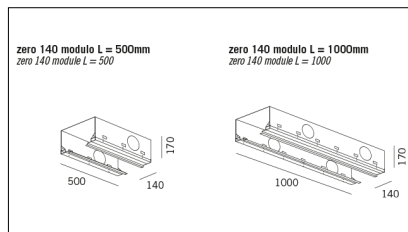

MACROLUX

Article code	Article	Colour	Length (mm)
265.1001.2	ZER0140/500-2	Black (2)	500
265.1002.2	ZER0140/1000-2	Black (2)	1000

Article code	Name	Description	Colour	Type of recessed
265.1005.2	ZER0140/TC-2	Zero 140 testata di chiusura nero	Black (2)	Plasterboard