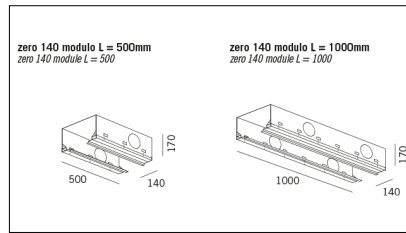

# MACROLUX

Article code	Article	Colour	Length (mm)
265.1001.2	ZER0140/500-2	Black (2)	500
265.1002.2	ZER0140/1000-2	Black (2)	1000

Article code	Name	Description	Colour	Type of recessed
265.1005.2	ZER0140/TC-2	Zero 140 testata di chiusura nero	Black (2)	Plasterboard