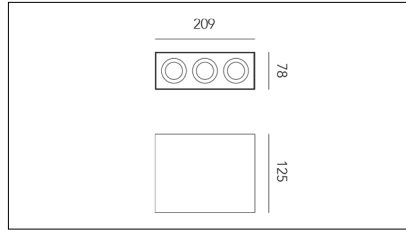

MACROLUX

Article code	Article	Colour	Beam angle (°)	Light Temperature (°K)	Watt (W)
225.0001.2	VER/3/LED-2	Black (2)	26°	3000	9

Article code	Article	Colour	Beam angle (°)	Light Temperature (°K)	Watt (W)
225.0001.4	VER/3/LED-4	White (4)	26°	3000	9