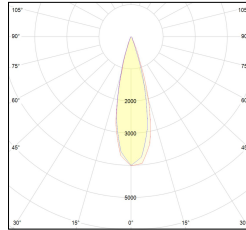

MACROLUX

Article code	Article	Colour	Beam angle (°)	Light Temperature (°K)	Watt (W)
225.0001.2	VER/3/LED-2	Black (2)	26°	3000	9

Article code	Article	Colour	Beam angle (°)	Light Temperature (°K)	Watt (W)
225.0001.4	VER/3/LED-4	White (4)	26°	3000	9