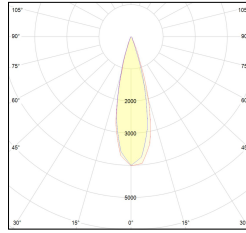

MACROLUX

Article code	Article	Colour	Beam angle (°)	Light Temperature (°K)	Watt (W)
225.0001.2	VER/3/LED-2	Black (2)	26°	3000	9

Article code	Article	Colour	Beam angle (°)	Light Temperature (°K)	Watt (W)
225.0001.4	VER/3/LED-4	White (4)	26°	3000	9