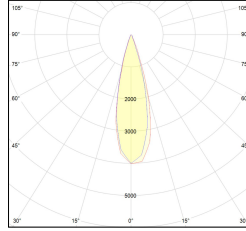

MACROLUX

Article code	Article	Colour	Beam angle (°)	Light Temperature (°K)	Watt (W)
225.0001.2	VER/3/LED-2	Black (2)	26°	3000	9

Article code	Article	Colour	Beam angle (°)	Light Temperature (°K)	Watt (W)
225.0001.4	VER/3/LED-4	White (4)	26°	3000	9