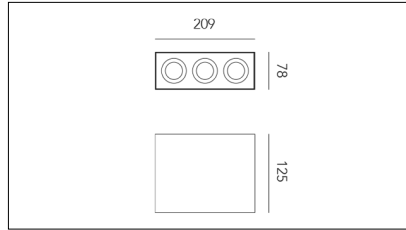

MACROLUX

Article code	Article	Colour	Beam angle (°)	Light Temperature (°K)	Watt (W)
225.0001.2	VER/3/LED-2	Black (2)	26°	3000	9

Article code	Article	Colour	Beam angle (°)	Light Temperature (°K)	Watt (W)
225.0001.4	VER/3/LED-4	White (4)	26°	3000	9