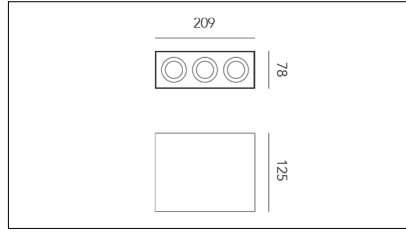

MACROLUX

Article code	Article	Colour	Beam angle (°)	Light Temperature (°K)	Watt (W)
225.0001.2	VER/3/LED-2	Black (2)	26°	3000	9

Article code	Article	Colour	Beam angle (°)	Light Temperature (°K)	Watt (W)
225.0001.4	VER/3/LED-4	White (4)	26°	3000	9