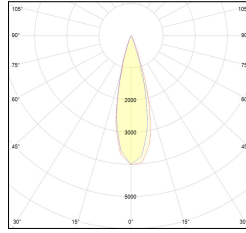

MACROLUX

Article code	Article	Colour	Beam angle (°)	Light Temperature (°K)	Watt (W)
225.0001.2	VER/3/LED-2	Black (2)	26°	3000	9

Article code	Article	Colour	Beam angle (°)	Light Temperature (°K)	Watt (W)
225.0001.4	VER/3/LED-4	White (4)	26°	3000	9