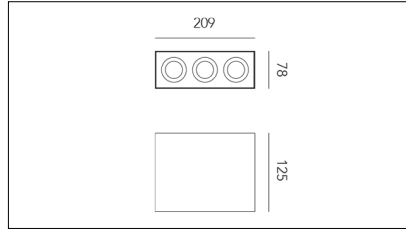

MACROLUX

Article code	Article	Colour	Beam angle (°)	Light Temperature (°K)	Watt (W)
225.0001.2	VER/3/LED-2	Black (2)	26°	3000	9

Article code	Article	Colour	Beam angle (°)	Light Temperature (°K)	Watt (W)
225.0001.4	VER/3/LED-4	White (4)	26°	3000	9