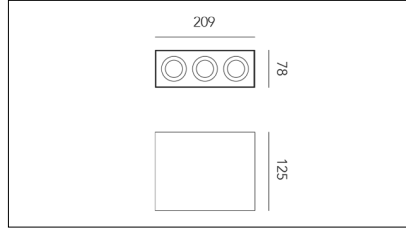

MACROLUX

Article code	Article	Colour	Beam angle (°)	Light Temperature (°K)	Watt (W)
225.0001.2	VER/3/LED-2	Black (2)	26°	3000	9

Article code	Article	Colour	Beam angle (°)	Light Temperature (°K)	Watt (W)
225.0001.4	VER/3/LED-4	White (4)	26°	3000	9