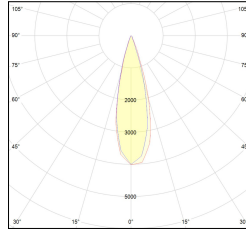

MACROLUX

Article code	Article	Colour	Beam angle (°)	Light Temperature (°K)	Watt (W)
225.0001.2	VER/3/LED-2	Black (2)	26°	3000	9

Article code	Article	Colour	Beam angle (°)	Light Temperature (°K)	Watt (W)
225.0001.4	VER/3/LED-4	White (4)	26°	3000	9