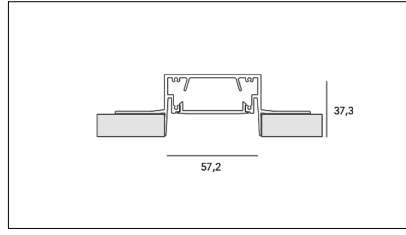

# MACROLUX

Article code	Article	Colour	Type of recessed	Light Temperature (°K)	Watt (W)	Length (mm)
1324.0245.00.94	MX2_45/DO-94 L=max 3m	White (94)	Plasterboard			
1324.0245.01.94	MX2_45/DO/3000-94 L=3m - EMPTY STANDARD	White (94)	Plasterboard			3000
1324.0245.120.2700.94	MX2_45/9,6W/2700°K-94	White (94)	Plasterboard	2700	9.6	
1324.0245.120.4000.94	MX2_45/9,6W/4000°K-94	White (94)	Plasterboard	4000	9.6	
1324.0245.120.94	MX2_45/9,6W/3000°K-94	White (94)	Plasterboard	3000	9.6	
1324.0245.240.2700.94	MX2_45/19.6W/2700°K-94	White (94)	Plasterboard	2700	19.6	
1324.0245.240.4000.94	MX2_45/19.6W/4000°K-94	White (94)	Plasterboard	4000	19.6	
1324.0245.240.94	MX2_45/19.6W/3000°K-94	White (94)	Plasterboard	3000	19.6	

Article code	Name	Description	Colour
1312.5045.94	ML_45/TC-4	Testata di chiusura, finitura bianco / End cap, finishing white	White (94)
1312.5045.94.10	ML_45/TC-4 - 10 PZ	Testata di chiusura, finitura bianco / End cap, finishing white (10 pz.)	White (94)