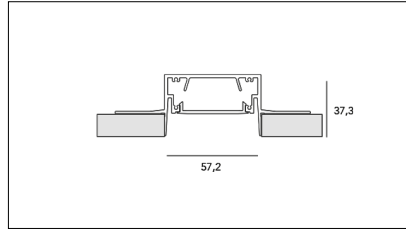

MACROLUX

Article code	Article	Colour	Type of recessed	Light Temperature (°K)	Watt (W)	Length (mm)
1324.0245.00.94	MX2_45/DO-94 L=max 3m	White (94)	Plasterboard			
1324.0245.01.94	MX2_45/DO/3000-94 L=3m - EMPTY STANDARD	White (94)	Plasterboard			3000
1324.0245.120.2700.94	MX2_45/9,6W/2700°K-94	White (94)	Plasterboard	2700	9.6	
1324.0245.120.4000.94	MX2_45/9,6W/4000°K-94	White (94)	Plasterboard	4000	9.6	
1324.0245.120.94	MX2_45/9,6W/3000°K-94	White (94)	Plasterboard	3000	9.6	
1324.0245.240.2700.94	MX2_45/19.6W/2700°K-94	White (94)	Plasterboard	2700	19.6	
1324.0245.240.4000.94	MX2_45/19.6W/4000°K-94	White (94)	Plasterboard	4000	19.6	
1324.0245.240.94	MX2_45/19.6W/3000°K-94	White (94)	Plasterboard	3000	19.6	