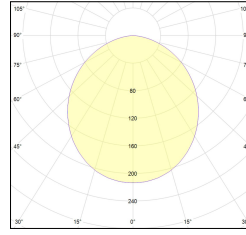

MACROLUX

Article code	Article	Colour	Type of recessed	Light Temperature (°K)	Watt (W)	Length (mm)
1324.0245.00.94	MX2_45/DO-94 L=max 3m	White (94)	Plasterboard			
1324.0245.01.94	MX2_45/DO/3000-94 L=3m - EMPTY STANDARD	White (94)	Plasterboard			3000
1324.0245.120.2700.94	MX2_45/9,6W/2700°K-94	White (94)	Plasterboard	2700	9.6	
1324.0245.120.4000.94	MX2_45/9,6W/4000°K-94	White (94)	Plasterboard	4000	9.6	
1324.0245.120.94	MX2_45/9,6W/3000°K-94	White (94)	Plasterboard	3000	9.6	
1324.0245.240.2700.94	MX2_45/19.6W/2700°K-94	White (94)	Plasterboard	2700	19.6	
1324.0245.240.4000.94	MX2_45/19.6W/4000°K-94	White (94)	Plasterboard	4000	19.6	
1324.0245.240.94	MX2_45/19.6W/3000°K-94	White (94)	Plasterboard	3000	19.6	