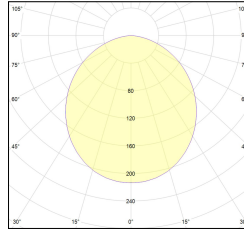

MACROLUX

Article code	Article	Colour	Type of recessed	Light Temperature (°K)	Watt (W)	Length (mm)
1324.0245.00.94	MX2_45/DO-94 L=max 3m	White (94)	Plasterboard			
1324.0245.01.94	MX2_45/DO/3000-94 L=3m - EMPTY STANDARD	White (94)	Plasterboard			3000
1324.0245.120.2700.94	MX2_45/9,6W/2700°K-94	White (94)	Plasterboard	2700	9.6	
1324.0245.120.4000.94	MX2_45/9,6W/4000°K-94	White (94)	Plasterboard	4000	9.6	
1324.0245.120.94	MX2_45/9,6W/3000°K-94	White (94)	Plasterboard	3000	9.6	
1324.0245.240.2700.94	MX2_45/19.6W/2700°K-94	White (94)	Plasterboard	2700	19.6	
1324.0245.240.4000.94	MX2_45/19.6W/4000°K-94	White (94)	Plasterboard	4000	19.6	
1324.0245.240.94	MX2_45/19.6W/3000°K-94	White (94)	Plasterboard	3000	19.6	

Article code	Name	Description	Colour
1312.5045.94	ML_45/TC-4	Testata di chiusura, finitura bianco / End cap, finishing white	White (94)
1312.5045.94.10	ML_45/TC-4 - 10 PZ	Testata di chiusura, finitura bianco / End cap, finishing white (10 pz.)	White (94)