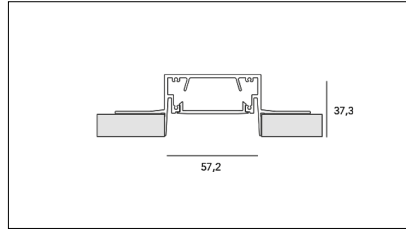

MACROLUX

Article code	Article	Colour	Type of recessed	Light Temperature (°K)	Watt (W)	Length (mm)
1324.0245.00.94	MX2_45/DO-94 L=max 3m	White (94)	Plasterboard			
1324.0245.01.94	MX2_45/DO/3000-94 L=3m - EMPTY STANDARD	White (94)	Plasterboard			3000
1324.0245.120.2700.94	MX2_45/9,6W/2700°K-94	White (94)	Plasterboard	2700	9.6	
1324.0245.120.4000.94	MX2_45/9,6W/4000°K-94	White (94)	Plasterboard	4000	9.6	
1324.0245.120.94	MX2_45/9,6W/3000°K-94	White (94)	Plasterboard	3000	9.6	
1324.0245.240.2700.94	MX2_45/19.6W/2700°K-94	White (94)	Plasterboard	2700	19.6	
1324.0245.240.4000.94	MX2_45/19.6W/4000°K-94	White (94)	Plasterboard	4000	19.6	
1324.0245.240.94	MX2_45/19.6W/3000°K-94	White (94)	Plasterboard	3000	19.6	

Article code	Name	Description	Colour
1312.5045.94	ML_45/TC-4	Testata di chiusura, finitura bianco / End cap, finishing white	White (94)
1312.5045.94.10	ML_45/TC-4 - 10 PZ	Testata di chiusura, finitura bianco / End cap, finishing white (10 pz.)	White (94)