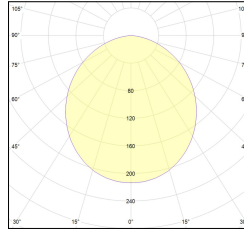

# MACROLUX

Article code	Article	Colour	Type of recessed	Light Temperature (°K)	Watt (W)	Length (mm)
1324.0245.00.94	MX2_45/DO-94 L=max 3m	White (94)	Plasterboard			
1324.0245.01.94	MX2_45/DO/3000-94 L=3m - EMPTY STANDARD	White (94)	Plasterboard			3000
1324.0245.120.2700.94	MX2_45/9,6W/2700°K-94	White (94)	Plasterboard	2700	9.6	
1324.0245.120.4000.94	MX2_45/9,6W/4000°K-94	White (94)	Plasterboard	4000	9.6	
1324.0245.120.94	MX2_45/9,6W/3000°K-94	White (94)	Plasterboard	3000	9.6	
1324.0245.240.2700.94	MX2_45/19.6W/2700°K-94	White (94)	Plasterboard	2700	19.6	
1324.0245.240.4000.94	MX2_45/19.6W/4000°K-94	White (94)	Plasterboard	4000	19.6	
1324.0245.240.94	MX2_45/19.6W/3000°K-94	White (94)	Plasterboard	3000	19.6	

Article code	Name	Description	Colour
1312.5045.94	ML_45/TC-4	Testata di chiusura, finitura bianco / End cap, finishing white	White (94)
1312.5045.94.10	ML_45/TC-4 - 10 PZ	Testata di chiusura, finitura bianco / End cap, finishing white (10 pz.)	White (94)