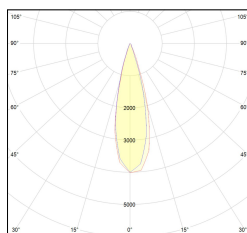

MACROLUX

Article code	Article	Colour	Beam angle (°)	Light Temperature (°K)	Watt (W)
1912.0030.00.2	SLIM/INCASSO-2 5.5W 150mA 26°	Black (2)	26	3000	5.5
1912.0030.00.2700.2	SLIM/INCASSO-2 5.5W 150mA 26° 2700°K	Black (2)	26	2700	5.5
1912.0030.00.4000.2	SLIM/INCASSO-2 5.5W 150mA 26° 4000°K	Black (2)	26	4000	5.5

Article code	Article	Colour	Beam angle (°)	Light Temperature (°K)	Watt (W)
1912.0030.00.2700.4	SLIM/INCASSO-4 5.5W 150mA 26° 2700°K	White (4)	26	2700	5.5
1912.0030.00.4	SLIM/INCASSO-4 5.5W 150mA 26°	White (4)	26	3000	5.5
1912.0030.00.4000.4	SLIM/INCASSO-4 5.5W 150mA 26° 4000°K	White (4)	26	4000	5.5

Article code	Article	Colour	Beam angle (°)	Light Temperature (°K)	Watt (W)
1912.0030.00.2700.96	SLIM/INCASSO-96 5.5W 150mA 26° 2700°K	Bronze (96)	26	2700	5.5
1912.0030.00.4000.96	*SLIM/INCASSO	Bronze (96)	26	4000	5.5
1912.0030.00.96	SLIM/INCASSO-96 5.5W 150mA 26°	Bronze (96)	26	3000	5.5