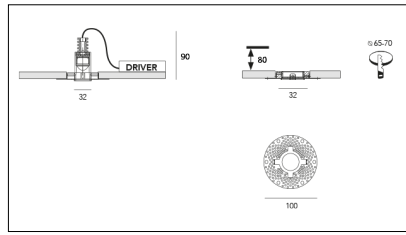

# MACROLUX

Article code	Article	Colour	Beam angle (°)	Light Temperature (°K)	Watt (W)
1912.0030.00.2	SLIM/INCASSO-2 5.5W 150mA 26°	Black (2)	26	3000	5.5
1912.0030.00.2700.2	SLIM/INCASSO-2 5.5W 150mA 26° 2700°K	Black (2)	26	2700	5.5
1912.0030.00.4000.2	SLIM/INCASSO-2 5.5W 150mA 26° 4000°K	Black (2)	26	4000	5.5

Article code	Article	Colour	Beam angle (°)	Light Temperature (°K)	Watt (W)
1912.0030.00.2700.4	SLIM/INCASSO-4 5.5W 150mA 26° 2700°K	White (4)	26	2700	5.5
1912.0030.00.4	SLIM/INCASSO-4 5.5W 150mA 26°	White (4)	26	3000	5.5
1912.0030.00.4000.4	SLIM/INCASSO-4 5.5W 150mA 26° 4000°K	White (4)	26	4000	5.5

Article code	Article	Colour	Beam angle (°)	Light Temperature (°K)	Watt (W)
1912.0030.00.2700.96	SLIM/INCASSO-96 5.5W 150mA 26° 2700°K	Bronze (96)	26	2700	5.5
1912.0030.00.4000.96	*SLIM/INCASSO	Bronze (96)	26	4000	5.5
1912.0030.00.96	SLIM/INCASSO-96 5.5W 150mA 26°	Bronze (96)	26	3000	5.5