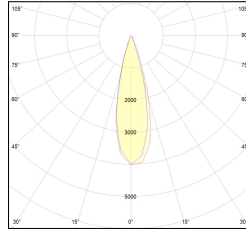

# MACROLUX

Article code	Article	Colour	Beam angle (°)	Light Temperature (°K)	Watt (W)
1912.0030.00.2	SLIM/INCASSO-2 5.5W 150mA 26°	Black (2)	26	3000	5.5
1912.0030.00.2700.2	SLIM/INCASSO-2 5.5W 150mA 26° 2700°K	Black (2)	26	2700	5.5
1912.0030.00.4000.2	SLIM/INCASSO-2 5.5W 150mA 26° 4000°K	Black (2)	26	4000	5.5

Article code	Article	Colour	Beam angle (°)	Light Temperature (°K)	Watt (W)
1912.0030.00.2700.4	SLIM/INCASSO-4 5.5W 150mA 26° 2700°K	White (4)	26	2700	5.5
1912.0030.00.4	SLIM/INCASSO-4 5.5W 150mA 26°	White (4)	26	3000	5.5
1912.0030.00.4000.4	SLIM/INCASSO-4 5.5W 150mA 26° 4000°K	White (4)	26	4000	5.5

Article code	Article	Colour	Beam angle (°)	Light Temperature (°K)	Watt (W)
1912.0030.00.2700.96	SLIM/INCASSO-96 5.5W 150mA 26° 2700°K	Bronze (96)	26	2700	5.5
1912.0030.00.4000.96	*SLIM/INCASSO	Bronze (96)	26	4000	5.5
1912.0030.00.96	SLIM/INCASSO-96 5.5W 150mA 26°	Bronze (96)	26	3000	5.5