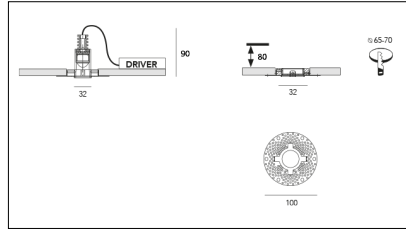

# MACROLUX

Article code	Article	Colour	Beam angle (°)	Light Temperature (°K)	Watt (W)
1912.0030.00.2	SLIM/INCASSO-2 5.5W 150mA 26°	Black (2)	26	3000	5.5
1912.0030.00.2700.2	SLIM/INCASSO-2 5.5W 150mA 26° 2700°K	Black (2)	26	2700	5.5
1912.0030.00.4000.2	SLIM/INCASSO-2 5.5W 150mA 26° 4000°K	Black (2)	26	4000	5.5

Article code	Article	Colour	Beam angle (°)	Light Temperature (°K)	Watt (W)
1912.0030.00.2700.4	SLIM/INCASSO-4 5.5W 150mA 26° 2700°K	White (4)	26	2700	5.5
1912.0030.00.4	SLIM/INCASSO-4 5.5W 150mA 26°	White (4)	26	3000	5.5
1912.0030.00.4000.4	SLIM/INCASSO-4 5.5W 150mA 26° 4000°K	White (4)	26	4000	5.5

Article code	Article	Colour	Beam angle (°)	Light Temperature (°K)	Watt (W)
1912.0030.00.2700.96	SLIM/INCASSO-96 5.5W 150mA 26° 2700°K	Bronze (96)	26	2700	5.5
1912.0030.00.4000.96	*SLIM/INCASSO	Bronze (96)	26	4000	5.5
1912.0030.00.96	SLIM/INCASSO-96 5.5W 150mA 26°	Bronze (96)	26	3000	5.5