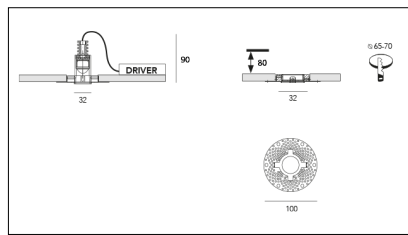

MACROLUX

Article code	Article	Colour	Beam angle (°)	Light Temperature (°K)	Watt (W)
1912.0030.00.2	SLIM/INCASSO-2 5.5W 150mA 26°	Black (2)	26	3000	5.5
1912.0030.00.2700.2	SLIM/INCASSO-2 5.5W 150mA 26° 2700°K	Black (2)	26	2700	5.5
1912.0030.00.4000.2	SLIM/INCASSO-2 5.5W 150mA 26° 4000°K	Black (2)	26	4000	5.5

Article code	Article	Colour	Beam angle (°)	Light Temperature (°K)	Watt (W)
1912.0030.00.2700.4	SLIM/INCASSO-4 5.5W 150mA 26° 2700°K	White (4)	26	2700	5.5
1912.0030.00.4	SLIM/INCASSO-4 5.5W 150mA 26°	White (4)	26	3000	5.5
1912.0030.00.4000.4	SLIM/INCASSO-4 5.5W 150mA 26° 4000°K	White (4)	26	4000	5.5

Article code	Article	Colour	Beam angle (°)	Light Temperature (°K)	Watt (W)
1912.0030.00.2700.96	SLIM/INCASSO-96 5.5W 150mA 26° 2700°K	Bronze (96)	26	2700	5.5
1912.0030.00.4000.96	*SLIM/INCASSO	Bronze (96)	26	4000	5.5
1912.0030.00.96	SLIM/INCASSO-96 5.5W 150mA 26°	Bronze (96)	26	3000	5.5