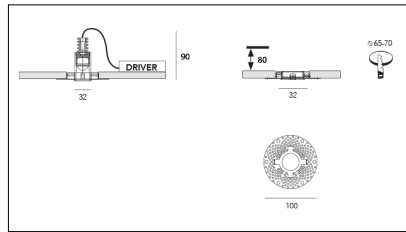

# MACROLUX

Article code	Article	Colour	Beam angle (°)	Light Temperature (°K)	Watt (W)
1912.0030.00.2	SLIM/INCASSO-2 5.5W 150mA 26°	Black (2)	26	3000	5.5
1912.0030.00.2700.2	SLIM/INCASSO-2 5.5W 150mA 26° 2700°K	Black (2)	26	2700	5.5
1912.0030.00.4000.2	SLIM/INCASSO-2 5.5W 150mA 26° 4000°K	Black (2)	26	4000	5.5

Article code	Article	Colour	Beam angle (°)	Light Temperature (°K)	Watt (W)
1912.0030.00.2700.4	SLIM/INCASSO-4 5.5W 150mA 26° 2700°K	White (4)	26	2700	5.5
1912.0030.00.4	SLIM/INCASSO-4 5.5W 150mA 26°	White (4)	26	3000	5.5
1912.0030.00.4000.4	SLIM/INCASSO-4 5.5W 150mA 26° 4000°K	White (4)	26	4000	5.5

Article code	Article	Colour	Beam angle (°)	Light Temperature (°K)	Watt (W)
1912.0030.00.2700.96	SLIM/INCASSO-96 5.5W 150mA 26° 2700°K	Bronze (96)	26	2700	5.5
1912.0030.00.4000.96	*SLIM/INCASSO	Bronze (96)	26	4000	5.5
1912.0030.00.96	SLIM/INCASSO-96 5.5W 150mA 26°	Bronze (96)	26	3000	5.5