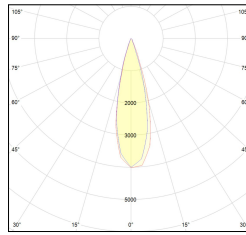

# MACROLUX

Article code	Article	Colour	Beam angle (°)	Light Temperature (°K)	Watt (W)
1912.0030.00.2	SLIM/INCASSO-2 5.5W 150mA 26°	Black (2)	26	3000	5.5
1912.0030.00.2700.2	SLIM/INCASSO-2 5.5W 150mA 26° 2700°K	Black (2)	26	2700	5.5
1912.0030.00.4000.2	SLIM/INCASSO-2 5.5W 150mA 26° 4000°K	Black (2)	26	4000	5.5

Article code	Article	Colour	Beam angle (°)	Light Temperature (°K)	Watt (W)
1912.0030.00.2700.4	SLIM/INCASSO-4 5.5W 150mA 26° 2700°K	White (4)	26	2700	5.5
1912.0030.00.4	SLIM/INCASSO-4 5.5W 150mA 26°	White (4)	26	3000	5.5
1912.0030.00.4000.4	SLIM/INCASSO-4 5.5W 150mA 26° 4000°K	White (4)	26	4000	5.5

Article code	Article	Colour	Beam angle (°)	Light Temperature (°K)	Watt (W)
1912.0030.00.2700.96	SLIM/INCASSO-96 5.5W 150mA 26° 2700°K	Bronze (96)	26	2700	5.5
1912.0030.00.4000.96	*SLIM/INCASSO	Bronze (96)	26	4000	5.5
1912.0030.00.96	SLIM/INCASSO-96 5.5W 150mA 26°	Bronze (96)	26	3000	5.5