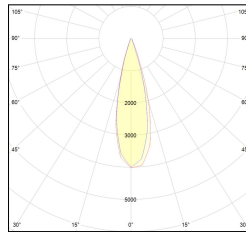

# MACROLUX

Article code	Article	Colour	Beam angle (°)	Light Temperature (°K)	Watt (W)
1912.0030.00.2	SLIM/INCASSO-2 5.5W 150mA 26°	Black (2)	26	3000	5.5
1912.0030.00.2700.2	SLIM/INCASSO-2 5.5W 150mA 26° 2700°K	Black (2)	26	2700	5.5
1912.0030.00.4000.2	SLIM/INCASSO-2 5.5W 150mA 26° 4000°K	Black (2)	26	4000	5.5

Article code	Article	Colour	Beam angle (°)	Light Temperature (°K)	Watt (W)
1912.0030.00.2700.4	SLIM/INCASSO-4 5.5W 150mA 26° 2700°K	White (4)	26	2700	5.5
1912.0030.00.4	SLIM/INCASSO-4 5.5W 150mA 26°	White (4)	26	3000	5.5
1912.0030.00.4000.4	SLIM/INCASSO-4 5.5W 150mA 26° 4000°K	White (4)	26	4000	5.5

Article code	Article	Colour	Beam angle (°)	Light Temperature (°K)	Watt (W)
1912.0030.00.2700.96	SLIM/INCASSO-96 5.5W 150mA 26° 2700°K	Bronze (96)	26	2700	5.5
1912.0030.00.4000.96	*SLIM/INCASSO	Bronze (96)	26	4000	5.5
1912.0030.00.96	SLIM/INCASSO-96 5.5W 150mA 26°	Bronze (96)	26	3000	5.5