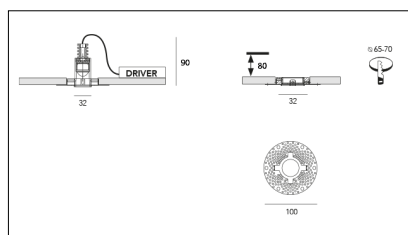

MACROLUX

Article code	Article	Colour	Beam angle (°)	Light Temperature (°K)	Watt (W)
1912.0030.00.2	SLIM/INCASSO-2 5.5W 150mA 26°	Black (2)	26	3000	5.5
1912.0030.00.2700.2	SLIM/INCASSO-2 5.5W 150mA 26° 2700°K	Black (2)	26	2700	5.5
1912.0030.00.4000.2	SLIM/INCASSO-2 5.5W 150mA 26° 4000°K	Black (2)	26	4000	5.5

Article code	Article	Colour	Beam angle (°)	Light Temperature (°K)	Watt (W)
1912.0030.00.2700.4	SLIM/INCASSO-4 5.5W 150mA 26° 2700°K	White (4)	26	2700	5.5
1912.0030.00.4	SLIM/INCASSO-4 5.5W 150mA 26°	White (4)	26	3000	5.5
1912.0030.00.4000.4	SLIM/INCASSO-4 5.5W 150mA 26° 4000°K	White (4)	26	4000	5.5

Article code	Article	Colour	Beam angle (°)	Light Temperature (°K)	Watt (W)
1912.0030.00.2700.96	SLIM/INCASSO-96 5.5W 150mA 26° 2700°K	Bronze (96)	26	2700	5.5
1912.0030.00.4000.96	*SLIM/INCASSO	Bronze (96)	26	4000	5.5
1912.0030.00.96	SLIM/INCASSO-96 5.5W 150mA 26°	Bronze (96)	26	3000	5.5