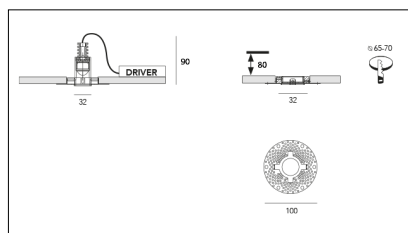

MACROLUX

Article code	Article	Colour	Beam angle (°)	Light Temperature (°K)	Watt (W)
1912.0030.00.2	SLIM/INCASSO-2 5.5W 150mA 26°	Black (2)	26	3000	5.5
1912.0030.00.2700.2	SLIM/INCASSO-2 5.5W 150mA 26° 2700°K	Black (2)	26	2700	5.5
1912.0030.00.4000.2	SLIM/INCASSO-2 5.5W 150mA 26° 4000°K	Black (2)	26	4000	5.5

Article code	Article	Colour	Beam angle (°)	Light Temperature (°K)	Watt (W)
1912.0030.00.2700.4	SLIM/INCASSO-4 5.5W 150mA 26° 2700°K	White (4)	26	2700	5.5
1912.0030.00.4	SLIM/INCASSO-4 5.5W 150mA 26°	White (4)	26	3000	5.5
1912.0030.00.4000.4	SLIM/INCASSO-4 5.5W 150mA 26° 4000°K	White (4)	26	4000	5.5

Article code	Article	Colour	Beam angle (°)	Light Temperature (°K)	Watt (W)
1912.0030.00.2700.96	SLIM/INCASSO-96 5.5W 150mA 26° 2700°K	Bronze (96)	26	2700	5.5
1912.0030.00.4000.96	*SLIM/INCASSO	Bronze (96)	26	4000	5.5
1912.0030.00.96	SLIM/INCASSO-96 5.5W 150mA 26°	Bronze (96)	26	3000	5.5