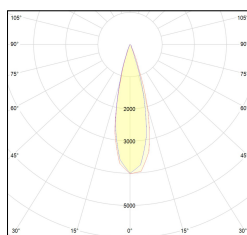

MACROLUX

Article code	Article	Colour	Beam angle (°)	Light Temperature (°K)	Watt (W)
1912.0030.00.2	SLIM/INCASSO-2 5.5W 150mA 26°	Black (2)	26	3000	5.5
1912.0030.00.2700.2	SLIM/INCASSO-2 5.5W 150mA 26° 2700°K	Black (2)	26	2700	5.5
1912.0030.00.4000.2	SLIM/INCASSO-2 5.5W 150mA 26° 4000°K	Black (2)	26	4000	5.5

Article code	Article	Colour	Beam angle (°)	Light Temperature (°K)	Watt (W)
1912.0030.00.2700.4	SLIM/INCASSO-4 5.5W 150mA 26° 2700°K	White (4)	26	2700	5.5
1912.0030.00.4	SLIM/INCASSO-4 5.5W 150mA 26°	White (4)	26	3000	5.5
1912.0030.00.4000.4	SLIM/INCASSO-4 5.5W 150mA 26° 4000°K	White (4)	26	4000	5.5

Article code	Article	Colour	Beam angle (°)	Light Temperature (°K)	Watt (W)
1912.0030.00.2700.96	SLIM/INCASSO-96 5.5W 150mA 26° 2700°K	Bronze (96)	26	2700	5.5
1912.0030.00.4000.96	*SLIM/INCASSO	Bronze (96)	26	4000	5.5
1912.0030.00.96	SLIM/INCASSO-96 5.5W 150mA 26°	Bronze (96)	26	3000	5.5