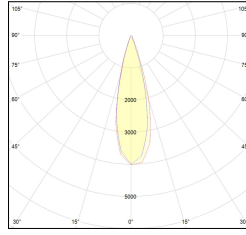

MACROLUX

Article code	Article	Colour	Beam angle (°)	Light Temperature (°K)	Watt (W)
1912.750.01.2	SLIM/SS-2 5.5W 150mA 26°	Black (2)	26	3000	5.5
1912.750.01.2700.2	SLIM/SS-2 5.5W 150mA 26° 2700°K	Black (2)	26	2700	5.5
1912.750.01.4000.2	SLIM/SS-2 5.5W 150mA 26° 4000°K	Black (2)	26	4000	5.5

Article code	Article	Colour	Beam angle (°)	Light Temperature (°K)	Watt (W)
1912.750.01.2700.4	SLIM/SS-4 5.5W 150mA 26° 2700°K	White (4)	26	2700	5.5
1912.750.01.4	SLIM/SS-4 5.5W 150mA 26°	White (4)	26	3000	5.5
1912.750.01.4000.4	*SLIM	White (4)	26	4000	5.5

Article code	Article	Colour	Beam angle (°)	Light Temperature (°K)	Watt (W)
1912.750.01.2700.96	SLIM/SS-96 5.5W 150mA 26° 2700°K	Bronze (96)	26	2700	5.5
1912.750.01.4000.96	*SLIM	Bronze (96)	26	4000	5.5
1912.750.01.96	SLIM/SS-96 5.5W 150mA 26°	Bronze (96)	26	3000	5.5