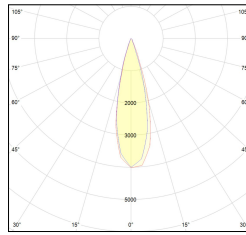

MACROLUX

Article code	Article	Colour	Beam angle (°)	Light Temperature (°K)	Watt (W)
1912.750.01.2	SLIM/SS-2 5.5W 150mA 26°	Black (2)	26	3000	5.5
1912.750.01.2700.2	SLIM/SS-2 5.5W 150mA 26° 2700°K	Black (2)	26	2700	5.5
1912.750.01.4000.2	SLIM/SS-2 5.5W 150mA 26° 4000°K	Black (2)	26	4000	5.5

Article code	Article	Colour	Beam angle (°)	Light Temperature (°K)	Watt (W)
1912.750.01.2700.4	SLIM/SS-4 5.5W 150mA 26° 2700°K	White (4)	26	2700	5.5
1912.750.01.4	SLIM/SS-4 5.5W 150mA 26°	White (4)	26	3000	5.5
1912.750.01.4000.4	*SLIM	White (4)	26	4000	5.5

Article code	Article	Colour	Beam angle (°)	Light Temperature (°K)	Watt (W)
1912.750.01.2700.96	SLIM/SS-96 5.5W 150mA 26° 2700°K	Bronze (96)	26	2700	5.5
1912.750.01.4000.96	*SLIM	Bronze (96)	26	4000	5.5
1912.750.01.96	SLIM/SS-96 5.5W 150mA 26°	Bronze (96)	26	3000	5.5