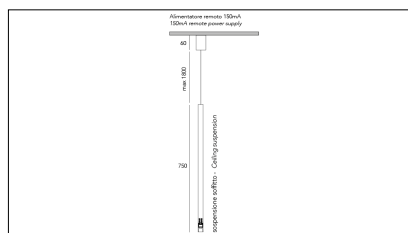

MACROLUX

Article code	Article	Colour	Beam angle (°)	Light Temperature (°K)	Watt (W)
1912.750.01.2	SLIM/SS-2 5.5W 150mA 26°	Black (2)	26	3000	5.5
1912.750.01.2700.2	SLIM/SS-2 5.5W 150mA 26° 2700°K	Black (2)	26	2700	5.5
1912.750.01.4000.2	SLIM/SS-2 5.5W 150mA 26° 4000°K	Black (2)	26	4000	5.5

Article code	Article	Colour	Beam angle (°)	Light Temperature (°K)	Watt (W)
1912.750.01.2700.4	SLIM/SS-4 5.5W 150mA 26° 2700°K	White (4)	26	2700	5.5
1912.750.01.4	SLIM/SS-4 5.5W 150mA 26°	White (4)	26	3000	5.5
1912.750.01.4000.4	*SLIM	White (4)	26	4000	5.5

Article code	Article	Colour	Beam angle (°)	Light Temperature (°K)	Watt (W)
1912.750.01.2700.96	SLIM/SS-96 5.5W 150mA 26° 2700°K	Bronze (96)	26	2700	5.5
1912.750.01.4000.96	SLIM/SS-96 5.5W 150mA 26° 4000°K	Bronze (96)	26	4000	5.5
1912.750.01.96	SLIM/SS-96 5.5W 150mA 26°	Bronze (96)	26	3000	5.5