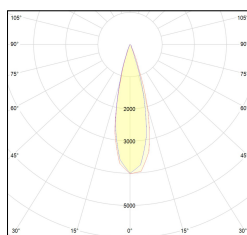

MACROLUX

Article code	Article	Colour	Beam angle (°)	Light Temperature (°K)	Watt (W)
1912.750.01.2	SLIM/SS-2 5.5W 150mA 26°	Black (2)	26	3000	5.5
1912.750.01.2700.2	SLIM/SS-2 5.5W 150mA 26° 2700°K	Black (2)	26	2700	5.5
1912.750.01.4000.2	*SLIM	Black (2)	26	4000	5.5

Article code	Article	Colour	Beam angle (°)	Light Temperature (°K)	Watt (W)
1912.750.01.2700.4	SLIM/SS-4 5.5W 150mA 26° 2700°K	White (4)	26	2700	5.5
1912.750.01.4	SLIM/SS-4 5.5W 150mA 26°	White (4)	26	3000	5.5
1912.750.01.4000.4	*SLIM	White (4)	26	4000	5.5

Article code	Article	Colour	Beam angle (°)	Light Temperature (°K)	Watt (W)
1912.750.01.2700.96	SLIM/SS-96 5.5W 150mA 26° 2700°K	Bronze (96)	26	2700	5.5
1912.750.01.4000.96	*SLIM	Bronze (96)	26	4000	5.5
1912.750.01.96	SLIM/SS-96 5.5W 150mA 26°	Bronze (96)	26	3000	5.5