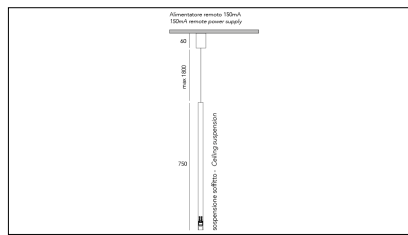

MACROLUX

Article code	Article	Colour	Beam angle (°)	Light Temperature (°K)	Watt (W)
1912.750.01.2	SLIM/SS-2 5.5W 150mA 26°	Black (2)	26	3000	5.5
1912.750.01.2700.2	SLIM/SS-2 5.5W 150mA 26° 2700°K	Black (2)	26	2700	5.5
1912.750.01.4000.2	SLIM/SS-2 5.5W 150mA 26° 4000°K	Black (2)	26	4000	5.5

Article code	Article	Colour	Beam angle (°)	Light Temperature (°K)	Watt (W)
1912.750.01.2700.4	SLIM/SS-4 5.5W 150mA 26° 2700°K	White (4)	26	2700	5.5
1912.750.01.4	SLIM/SS-4 5.5W 150mA 26°	White (4)	26	3000	5.5
1912.750.01.4000.4	*SLIM	White (4)	26	4000	5.5

Article code	Article	Colour	Beam angle (°)	Light Temperature (°K)	Watt (W)
1912.750.01.2700.96	SLIM/SS-96 5.5W 150mA 26° 2700°K	Bronze (96)	26	2700	5.5
1912.750.01.4000.96	SLIM/SS-96 5.5W 150mA 26° 4000°K	Bronze (96)	26	4000	5.5
1912.750.01.96	SLIM/SS-96 5.5W 150mA 26°	Bronze (96)	26	3000	5.5