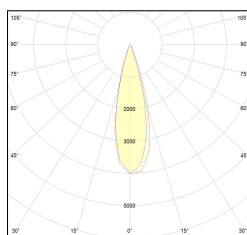

MACROLUX

Article code	Article	Colour	Beam angle (°)	Light Temperature (°K)	Watt (W)
1912.750.01.2	SLIM/SS-2 5.5W 150mA 26°	Black (2)	26	3000	5.5
1912.750.01.2700.2	SLIM/SS-2 5.5W 150mA 26° 2700°K	Black (2)	26	2700	5.5
1912.750.01.4000.2	SLIM/SS-2 5.5W 150mA 26° 4000°K	Black (2)	26	4000	5.5

Article code	Article	Colour	Beam angle (°)	Light Temperature (°K)	Watt (W)
1912.750.01.2700.4	SLIM/SS-4 5.5W 150mA 26° 2700°K	White (4)	26	2700	5.5
1912.750.01.4	SLIM/SS-4 5.5W 150mA 26°	White (4)	26	3000	5.5
1912.750.01.4000.4	*SLIM	White (4)	26	4000	5.5

Article code	Article	Colour	Beam angle (°)	Light Temperature (°K)	Watt (W)
1912.750.01.2700.96	SLIM/SS-96 5.5W 150mA 26° 2700°K	Bronze (96)	26	2700	5.5
1912.750.01.4000.96	SLIM/SS-96 5.5W 150mA 26° 4000°K	Bronze (96)	26	4000	5.5
1912.750.01.96	SLIM/SS-96 5.5W 150mA 26°	Bronze (96)	26	3000	5.5