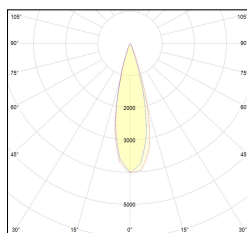

MACROLUX

Article code	Article	Colour	Beam angle (°)	Light Temperature (°K)	Watt (W)
1912.750.01.2	SLIM/SS-2 5.5W 150mA 26°	Black (2)	26	3000	5.5
1912.750.01.2700.2	SLIM/SS-2 5.5W 150mA 26° 2700°K	Black (2)	26	2700	5.5
1912.750.01.4000.2	SLIM/SS-2 5.5W 150mA 26° 4000°K	Black (2)	26	4000	5.5

Article code	Article	Colour	Beam angle (°)	Light Temperature (°K)	Watt (W)
1912.750.01.2700.4	SLIM/SS-4 5.5W 150mA 26° 2700°K	White (4)	26	2700	5.5
1912.750.01.4	SLIM/SS-4 5.5W 150mA 26°	White (4)	26	3000	5.5
1912.750.01.4000.4	*SLIM	White (4)	26	4000	5.5

Article code	Article	Colour	Beam angle (°)	Light Temperature (°K)	Watt (W)
1912.750.01.2700.96	SLIM/SS-96 5.5W 150mA 26° 2700°K	Bronze (96)	26	2700	5.5
1912.750.01.4000.96	SLIM/SS-96 5.5W 150mA 26° 4000°K	Bronze (96)	26	4000	5.5
1912.750.01.96	SLIM/SS-96 5.5W 150mA 26°	Bronze (96)	26	3000	5.5