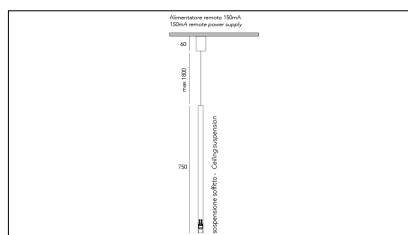

MACROLUX

Article code	Article	Colour	Beam angle (°)	Light Temperature (°K)	Watt (W)
1912.750.01.2	SLIM/SS-2 5.5W 150mA 26°	Black (2)	26	3000	5.5
1912.750.01.2700.2	SLIM/SS-2 5.5W 150mA 26° 2700°K	Black (2)	26	2700	5.5
1912.750.01.4000.2	*SLIM	Black (2)	26	4000	5.5

Article code	Article	Colour	Beam angle (°)	Light Temperature (°K)	Watt (W)
1912.750.01.2700.4	SLIM/SS-4 5.5W 150mA 26° 2700°K	White (4)	26	2700	5.5
1912.750.01.4	SLIM/SS-4 5.5W 150mA 26°	White (4)	26	3000	5.5
1912.750.01.4000.4	*SLIM	White (4)	26	4000	5.5

Article code	Article	Colour	Beam angle (°)	Light Temperature (°K)	Watt (W)
1912.750.01.2700.96	SLIM/SS-96 5.5W 150mA 26° 2700°K	Bronze (96)	26	2700	5.5
1912.750.01.4000.96	*SLIM	Bronze (96)	26	4000	5.5
1912.750.01.96	SLIM/SS-96 5.5W 150mA 26°	Bronze (96)	26	3000	5.5