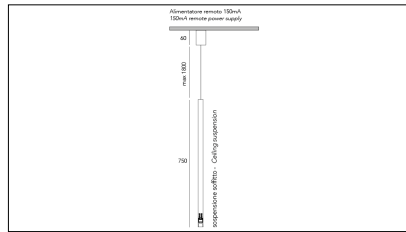

MACROLUX

Article code	Article	Colour	Beam angle (°)	Light Temperature (°K)	Watt (W)
1912.750.01.2	SLIM/SS-2 5.5W 150mA 26°	Black (2)	26	3000	5.5
1912.750.01.2700.2	SLIM/SS-2 5.5W 150mA 26° 2700°K	Black (2)	26	2700	5.5
1912.750.01.4000.2	SLIM/SS-2 5.5W 150mA 26° 4000°K	Black (2)	26	4000	5.5

Article code	Article	Colour	Beam angle (°)	Light Temperature (°K)	Watt (W)
1912.750.01.2700.4	SLIM/SS-4 5.5W 150mA 26° 2700°K	White (4)	26	2700	5.5
1912.750.01.4	SLIM/SS-4 5.5W 150mA 26°	White (4)	26	3000	5.5
1912.750.01.4000.4	*SLIM	White (4)	26	4000	5.5

Article code	Article	Colour	Beam angle (°)	Light Temperature (°K)	Watt (W)
1912.750.01.2700.96	SLIM/SS-96 5.5W 150mA 26° 2700°K	Bronze (96)	26	2700	5.5
1912.750.01.4000.96	*SLIM	Bronze (96)	26	4000	5.5
1912.750.01.96	SLIM/SS-96 5.5W 150mA 26°	Bronze (96)	26	3000	5.5