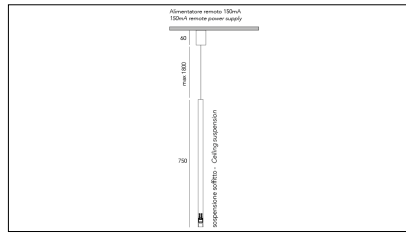

MACROLUX

Article code	Article	Colour	Beam angle (°)	Light Temperature (°K)	Watt (W)
1912.750.01.2	SLIM/SS-2 5.5W 150mA 26°	Black (2)	26	3000	5.5
1912.750.01.2700.2	SLIM/SS-2 5.5W 150mA 26° 2700°K	Black (2)	26	2700	5.5
1912.750.01.4000.2	SLIM/SS-2 5.5W 150mA 26° 4000°K	Black (2)	26	4000	5.5

Article code	Article	Colour	Beam angle (°)	Light Temperature (°K)	Watt (W)
1912.750.01.2700.4	SLIM/SS-4 5.5W 150mA 26° 2700°K	White (4)	26	2700	5.5
1912.750.01.4	SLIM/SS-4 5.5W 150mA 26°	White (4)	26	3000	5.5
1912.750.01.4000.4	*SLIM	White (4)	26	4000	5.5

Article code	Article	Colour	Beam angle (°)	Light Temperature (°K)	Watt (W)
1912.750.01.2700.96	SLIM/SS-96 5.5W 150mA 26° 2700°K	Bronze (96)	26	2700	5.5
1912.750.01.4000.96	*SLIM	Bronze (96)	26	4000	5.5
1912.750.01.96	SLIM/SS-96 5.5W 150mA 26°	Bronze (96)	26	3000	5.5