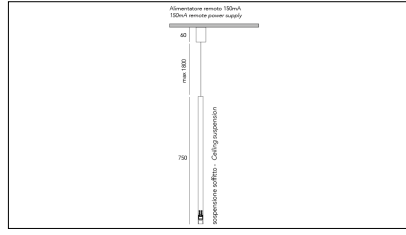

MACROLUX

Article code	Article	Colour	Beam angle (°)	Light Temperature (°K)	Watt (W)
1912.750.01.2	SLIM/SS-2 5.5W 150mA 26°	Black (2)	26	3000	5.5
1912.750.01.2700.2	SLIM/SS-2 5.5W 150mA 26° 2700°K	Black (2)	26	2700	5.5
1912.750.01.4000.2	SLIM/SS-2 5.5W 150mA 26° 4000°K	Black (2)	26	4000	5.5

Article code	Article	Colour	Beam angle (°)	Light Temperature (°K)	Watt (W)
1912.750.01.2700.4	SLIM/SS-4 5.5W 150mA 26° 2700°K	White (4)	26	2700	5.5
1912.750.01.4	SLIM/SS-4 5.5W 150mA 26°	White (4)	26	3000	5.5
1912.750.01.4000.4	*SLIM	White (4)	26	4000	5.5

Article code	Article	Colour	Beam angle (°)	Light Temperature (°K)	Watt (W)
1912.750.01.2700.96	SLIM/SS-96 5.5W 150mA 26° 2700°K	Bronze (96)	26	2700	5.5
1912.750.01.4000.96	*SLIM	Bronze (96)	26	4000	5.5
1912.750.01.96	SLIM/SS-96 5.5W 150mA 26°	Bronze (96)	26	3000	5.5