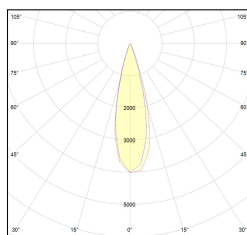

MACROLUX

Article code	Article	Colour	Beam angle (°)	Light Temperature (°K)	Watt (W)
1912.750.01.2	SLIM/SS-2 5.5W 150mA 26°	Black (2)	26	3000	5.5
1912.750.01.2700.2	SLIM/SS-2 5.5W 150mA 26° 2700°K	Black (2)	26	2700	5.5
1912.750.01.4000.2	*SLIM	Black (2)	26	4000	5.5

Article code	Article	Colour	Beam angle (°)	Light Temperature (°K)	Watt (W)
1912.750.01.2700.4	SLIM/SS-4 5.5W 150mA 26° 2700°K	White (4)	26	2700	5.5
1912.750.01.4	SLIM/SS-4 5.5W 150mA 26°	White (4)	26	3000	5.5
1912.750.01.4000.4	*SLIM	White (4)	26	4000	5.5

Article code	Article	Colour	Beam angle (°)	Light Temperature (°K)	Watt (W)
1912.750.01.2700.96	SLIM/SS-96 5.5W 150mA 26° 2700°K	Bronze (96)	26	2700	5.5
1912.750.01.4000.96	*SLIM	Bronze (96)	26	4000	5.5
1912.750.01.96	SLIM/SS-96 5.5W 150mA 26°	Bronze (96)	26	3000	5.5