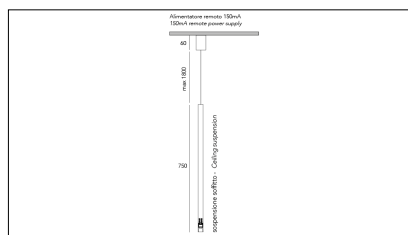

MACROLUX

Article code	Article	Colour	Beam angle (°)	Light Temperature (°K)	Watt (W)
1912.750.01.2	SLIM/SS-2 5.5W 150mA 26°	Black (2)	26	3000	5.5
1912.750.01.2700.2	SLIM/SS-2 5.5W 150mA 26° 2700°K	Black (2)	26	2700	5.5
1912.750.01.4000.2	*SLIM	Black (2)	26	4000	5.5

Article code	Article	Colour	Beam angle (°)	Light Temperature (°K)	Watt (W)
1912.750.01.2700.4	SLIM/SS-4 5.5W 150mA 26° 2700°K	White (4)	26	2700	5.5
1912.750.01.4	SLIM/SS-4 5.5W 150mA 26°	White (4)	26	3000	5.5
1912.750.01.4000.4	*SLIM	White (4)	26	4000	5.5

Article code	Article	Colour	Beam angle (°)	Light Temperature (°K)	Watt (W)
1912.750.01.2700.96	SLIM/SS-96 5.5W 150mA 26° 2700°K	Bronze (96)	26	2700	5.5
1912.750.01.4000.96	*SLIM	Bronze (96)	26	4000	5.5
1912.750.01.96	SLIM/SS-96 5.5W 150mA 26°	Bronze (96)	26	3000	5.5