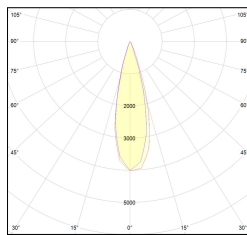

MACROLUX

Article code	Article	Colour	Beam angle (°)	Light Temperature (°K)	Watt (W)
1912.750.01.2	SLIM/SS-2 5.5W 150mA 26°	Black (2)	26	3000	5.5
1912.750.01.2700.2	SLIM/SS-2 5.5W 150mA 26° 2700°K	Black (2)	26	2700	5.5
1912.750.01.4000.2	SLIM/SS-2 5.5W 150mA 26° 4000°K	Black (2)	26	4000	5.5

Article code	Article	Colour	Beam angle (°)	Light Temperature (°K)	Watt (W)
1912.750.01.2700.4	SLIM/SS-4 5.5W 150mA 26° 2700°K	White (4)	26	2700	5.5
1912.750.01.4	SLIM/SS-4 5.5W 150mA 26°	White (4)	26	3000	5.5
1912.750.01.4000.4	*SLIM	White (4)	26	4000	5.5

Article code	Article	Colour	Beam angle (°)	Light Temperature (°K)	Watt (W)
1912.750.01.2700.96	SLIM/SS-96 5.5W 150mA 26° 2700°K	Bronze (96)	26	2700	5.5
1912.750.01.4000.96	SLIM/SS-96 5.5W 150mA 26° 4000°K	Bronze (96)	26	4000	5.5
1912.750.01.96	SLIM/SS-96 5.5W 150mA 26°	Bronze (96)	26	3000	5.5