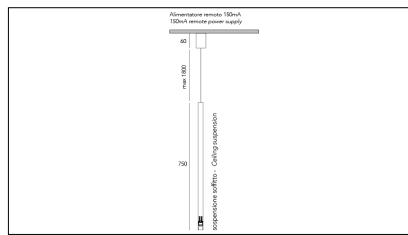

MACROLUX

Article code	Article	Colour	Beam angle (°)	Light Temperature (°K)	Watt (W)
1912.750.01.2	SLIM/SS-2 5.5W 150mA 26°	Black (2)	26	3000	5.5
1912.750.01.2700.2	SLIM/SS-2 5.5W 150mA 26° 2700°K	Black (2)	26	2700	5.5
1912.750.01.4000.2	*SLIM	Black (2)	26	4000	5.5

Article code	Article	Colour	Beam angle (°)	Light Temperature (°K)	Watt (W)
1912.750.01.2700.4	SLIM/SS-4 5.5W 150mA 26° 2700°K	White (4)	26	2700	5.5
1912.750.01.4	SLIM/SS-4 5.5W 150mA 26°	White (4)	26	3000	5.5
1912.750.01.4000.4	*SLIM	White (4)	26	4000	5.5

Article code	Article	Colour	Beam angle (°)	Light Temperature (°K)	Watt (W)
1912.750.01.2700.96	SLIM/SS-96 5.5W 150mA 26° 2700°K	Bronze (96)	26	2700	5.5
1912.750.01.4000.96	*SLIM	Bronze (96)	26	4000	5.5
1912.750.01.96	SLIM/SS-96 5.5W 150mA 26°	Bronze (96)	26	3000	5.5