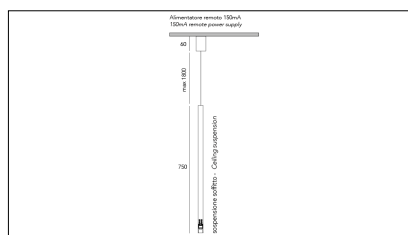

MACROLUX

Article code	Article	Colour	Beam angle (°)	Light Temperature (°K)	Watt (W)
1912.750.01.2	SLIM/SS-2 5.5W 150mA 26°	Black (2)	26	3000	5.5
1912.750.01.2700.2	SLIM/SS-2 5.5W 150mA 26° 2700°K	Black (2)	26	2700	5.5
1912.750.01.4000.2	SLIM/SS-2 5.5W 150mA 26° 4000°K	Black (2)	26	4000	5.5

Article code	Article	Colour	Beam angle (°)	Light Temperature (°K)	Watt (W)
1912.750.01.2700.4	SLIM/SS-4 5.5W 150mA 26° 2700°K	White (4)	26	2700	5.5
1912.750.01.4	SLIM/SS-4 5.5W 150mA 26°	White (4)	26	3000	5.5
1912.750.01.4000.4	*SLIM	White (4)	26	4000	5.5

Article code	Article	Colour	Beam angle (°)	Light Temperature (°K)	Watt (W)
1912.750.01.2700.96	SLIM/SS-96 5.5W 150mA 26° 2700°K	Bronze (96)	26	2700	5.5
1912.750.01.4000.96	SLIM/SS-96 5.5W 150mA 26° 4000°K	Bronze (96)	26	4000	5.5
1912.750.01.96	SLIM/SS-96 5.5W 150mA 26°	Bronze (96)	26	3000	5.5