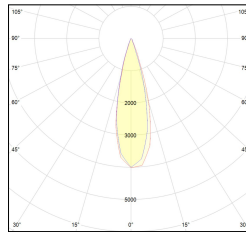

MACROLUX

Article code	Article	Colour	Beam angle (°)	Light Temperature (°K)	Watt (W)
1912.750.01.2	SLIM/SS-2 5.5W 150mA 26°	Black (2)	26	3000	5.5
1912.750.01.2700.2	SLIM/SS-2 5.5W 150mA 26° 2700°K	Black (2)	26	2700	5.5
1912.750.01.4000.2	SLIM/SS-2 5.5W 150mA 26° 4000°K	Black (2)	26	4000	5.5

Article code	Article	Colour	Beam angle (°)	Light Temperature (°K)	Watt (W)
1912.750.01.2700.4	SLIM/SS-4 5.5W 150mA 26° 2700°K	White (4)	26	2700	5.5
1912.750.01.4	SLIM/SS-4 5.5W 150mA 26°	White (4)	26	3000	5.5
1912.750.01.4000.4	*SLIM	White (4)	26	4000	5.5

Article code	Article	Colour	Beam angle (°)	Light Temperature (°K)	Watt (W)
1912.750.01.2700.96	SLIM/SS-96 5.5W 150mA 26° 2700°K	Bronze (96)	26	2700	5.5
1912.750.01.4000.96	*SLIM	Bronze (96)	26	4000	5.5
1912.750.01.96	SLIM/SS-96 5.5W 150mA 26°	Bronze (96)	26	3000	5.5