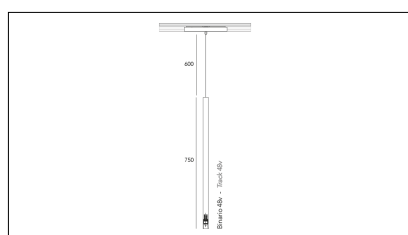

# MACROLUX

Article code	Article	Colour	Beam angle (°)	Light Temperature (°K)	Watt (W)
1912.750.03.2	SLIM/TS/48V-2 5.5W 150mA 26°	Black (2)	26	3000	5.5
1912.750.03.2700.2	*SLIM	Black (2)	26	2700	5.5
1912.750.03.4000.2	*SLIM	Black (2)	26	4000	5.5
1912.750.0310.2	SLIM/TS/48V-2 5.5W 150mA 26° DALI	Black (2)	26	3000	5.5
1912.750.0310.2700.2	*SLIM	Black (2)	26	2700	5.5
1912.750.0310.4000.2	*SLIM	Black (2)	26	4000	5.5

Article code	Article	Colour	Beam angle (°)	Light Temperature (°K)	Watt (W)
1912.750.03.2700.4	*SLIM	White (4)	26	2700	5.5
1912.750.03.4	SLIM/TS/48V-4 5.5W 150mA 26°	White (4)	26	3000	5.5
1912.750.03.4000.4	*SLIM	White (4)	26	4000	5.5
1912.750.0310.2700.4	*SLIM	White (4)	26	2700	5.5
1912.750.0310.4	SLIM/TS/48V-4 5.5W 150mA 26° DALI	White (4)	26	3000	5.5
1912.750.0310.4000.4	*SLIM	White (4)	26	4000	5.5

Article code	Article	Colour	Beam angle (°)	Light Temperature (°K)	Watt (W)
1912.750.03.2700.96	*SLIM	Bronze (96)	26	2700	5.5
1912.750.03.4000.96	*SLIM	Bronze (96)	26	4000	5.5
1912.750.03.96	SLIM/TS/48V-96 5.5W 150mA 26°	Bronze (96)	26	3000	5.5
1912.750.0310.2700.96	*SLIM	Bronze (96)	26	2700	5.5
1912.750.0310.4000.96	*SLIM	Bronze (96)	26	4000	5.5
1912.750.0310.96	SLIM/TS/48V-96 5.5W 150mA 26° DALI	Bronze (96)	26	3000	5.5