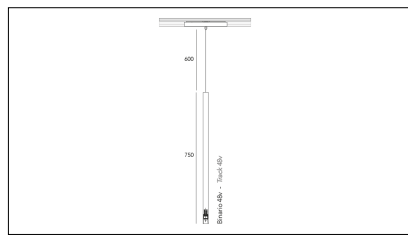

# MACROLUX

Article code	Article	Colour	Beam angle (°)	Light Temperature (°K)	Watt (W)
1912.750.03.2	SLIM/TS/48V-2 5.5W 150mA 26°	Black (2)	26	3000	5.5
1912.750.03.2700.2	*SLIM	Black (2)	26	2700	5.5
1912.750.03.4000.2	*SLIM	Black (2)	26	4000	5.5
1912.750.0310.2	SLIM/TS/48V-2 5.5W 150mA 26° DALI	Black (2)	26	3000	5.5
1912.750.0310.2700.2	*SLIM	Black (2)	26	2700	5.5
1912.750.0310.4000.2	*SLIM	Black (2)	26	4000	5.5

Article code	Article	Colour	Beam angle (°)	Light Temperature (°K)	Watt (W)
1912.750.03.2700.4	*SLIM	White (4)	26	2700	5.5
1912.750.03.4	SLIM/TS/48V-4 5.5W 150mA 26°	White (4)	26	3000	5.5
1912.750.03.4000.4	*SLIM	White (4)	26	4000	5.5
1912.750.0310.2700.4	*SLIM	White (4)	26	2700	5.5
1912.750.0310.4	SLIM/TS/48V-4 5.5W 150mA 26° DALI	White (4)	26	3000	5.5
1912.750.0310.4000.4	*SLIM	White (4)	26	4000	5.5

Article code	Article	Colour	Beam angle (°)	Light Temperature (°K)	Watt (W)
1912.750.03.2700.96	*SLIM	Bronze (96)	26	2700	5.5
1912.750.03.4000.96	*SLIM	Bronze (96)	26	4000	5.5
1912.750.03.96	SLIM/TS/48V-96 5.5W 150mA 26°	Bronze (96)	26	3000	5.5
1912.750.0310.2700.96	*SLIM	Bronze (96)	26	2700	5.5
1912.750.0310.4000.96	*SLIM	Bronze (96)	26	4000	5.5
1912.750.0310.96	SLIM/TS/48V-96 5.5W 150mA 26° DALI	Bronze (96)	26	3000	5.5