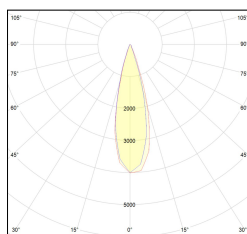

# MACROLUX

Article code	Article	Colour	Beam angle (°)	Light Temperature (°K)	Watt (W)
1912.750.03.2	SLIM/TS/48V-2 5.5W 150mA 26°	Black (2)	26	3000	5.5
1912.750.03.2700.2	*SLIM	Black (2)	26	2700	5.5
1912.750.03.4000.2	*SLIM	Black (2)	26	4000	5.5
1912.750.0310.2	SLIM/TS/48V-2 5.5W 150mA 26° DALI	Black (2)	26	3000	5.5
1912.750.0310.2700.2	*SLIM	Black (2)	26	2700	5.5
1912.750.0310.4000.2	*SLIM	Black (2)	26	4000	5.5

Article code	Article	Colour	Beam angle (°)	Light Temperature (°K)	Watt (W)
1912.750.03.2700.4	*SLIM	White (4)	26	2700	5.5
1912.750.03.4	SLIM/TS/48V-4 5.5W 150mA 26°	White (4)	26	3000	5.5
1912.750.03.4000.4	*SLIM	White (4)	26	4000	5.5
1912.750.0310.2700.4	*SLIM	White (4)	26	2700	5.5
1912.750.0310.4	SLIM/TS/48V-4 5.5W 150mA 26° DALI	White (4)	26	3000	5.5
1912.750.0310.4000.4	*SLIM	White (4)	26	4000	5.5

Article code	Article	Colour	Beam angle (°)	Light Temperature (°K)	Watt (W)
1912.750.03.2700.96	*SLIM	Bronze (96)	26	2700	5.5
1912.750.03.4000.96	*SLIM	Bronze (96)	26	4000	5.5
1912.750.03.96	SLIM/TS/48V-96 5.5W 150mA 26°	Bronze (96)	26	3000	5.5
1912.750.0310.2700.96	*SLIM	Bronze (96)	26	2700	5.5
1912.750.0310.4000.96	*SLIM	Bronze (96)	26	4000	5.5
1912.750.0310.96	SLIM/TS/48V-96 5.5W 150mA 26° DALI	Bronze (96)	26	3000	5.5