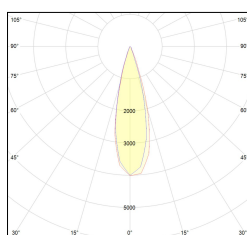

# MACROLUX

Article code	Article	Colour	Beam angle (°)	Light Temperature (°K)	Watt (W)
1912.750.03.2	SLIM/TS/48V-2 5.5W 150mA 26°	Black (2)	26	3000	5.5
1912.750.03.2700.2	*SLIM	Black (2)	26	2700	5.5
1912.750.03.4000.2	*SLIM	Black (2)	26	4000	5.5
1912.750.0310.2	SLIM/TS/48V-2 5.5W 150mA 26° DALI	Black (2)	26	3000	5.5
1912.750.0310.2700.2	*SLIM	Black (2)	26	2700	5.5
1912.750.0310.4000.2	*SLIM	Black (2)	26	4000	5.5

Article code	Article	Colour	Beam angle (°)	Light Temperature (°K)	Watt (W)
1912.750.03.2700.4	*SLIM	White (4)	26	2700	5.5
1912.750.03.4	SLIM/TS/48V-4 5.5W 150mA 26°	White (4)	26	3000	5.5
1912.750.03.4000.4	*SLIM	White (4)	26	4000	5.5
1912.750.0310.2700.4	*SLIM	White (4)	26	2700	5.5
1912.750.0310.4	SLIM/TS/48V-4 5.5W 150mA 26° DALI	White (4)	26	3000	5.5
1912.750.0310.4000.4	*SLIM	White (4)	26	4000	5.5

Article code	Article	Colour	Beam angle (°)	Light Temperature (°K)	Watt (W)
1912.750.03.2700.96	*SLIM	Bronze (96)	26	2700	5.5
1912.750.03.4000.96	*SLIM	Bronze (96)	26	4000	5.5
1912.750.03.96	SLIM/TS/48V-96 5.5W 150mA 26°	Bronze (96)	26	3000	5.5
1912.750.0310.2700.96	*SLIM	Bronze (96)	26	2700	5.5
1912.750.0310.4000.96	*SLIM	Bronze (96)	26	4000	5.5
1912.750.0310.96	SLIM/TS/48V-96 5.5W 150mA 26° DALI	Bronze (96)	26	3000	5.5