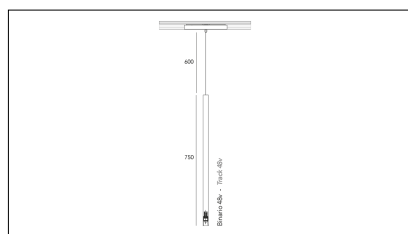

# MACROLUX

Article code	Article	Colour	Beam angle (°)	Light Temperature (°K)	Watt (W)
1912.750.03.2	SLIM/TS/48V-2 5.5W 150mA 26°	Black (2)	26	3000	5.5
1912.750.03.2700.2	*SLIM	Black (2)	26	2700	5.5
1912.750.03.4000.2	*SLIM	Black (2)	26	4000	5.5
1912.750.0310.2	SLIM/TS/48V-2 5.5W 150mA 26° DALI	Black (2)	26	3000	5.5
1912.750.0310.2700.2	*SLIM	Black (2)	26	2700	5.5
1912.750.0310.4000.2	*SLIM	Black (2)	26	4000	5.5

Article code	Article	Colour	Beam angle (°)	Light Temperature (°K)	Watt (W)
1912.750.03.2700.4	*SLIM	White (4)	26	2700	5.5
1912.750.03.4	SLIM/TS/48V-4 5.5W 150mA 26°	White (4)	26	3000	5.5
1912.750.03.4000.4	*SLIM	White (4)	26	4000	5.5
1912.750.0310.2700.4	*SLIM	White (4)	26	2700	5.5
1912.750.0310.4	SLIM/TS/48V-4 5.5W 150mA 26° DALI	White (4)	26	3000	5.5
1912.750.0310.4000.4	*SLIM	White (4)	26	4000	5.5

Article code	Article	Colour	Beam angle (°)	Light Temperature (°K)	Watt (W)
1912.750.03.2700.96	*SLIM	Bronze (96)	26	2700	5.5
1912.750.03.4000.96	*SLIM	Bronze (96)	26	4000	5.5
1912.750.03.96	SLIM/TS/48V-96 5.5W 150mA 26°	Bronze (96)	26	3000	5.5
1912.750.0310.2700.96	*SLIM	Bronze (96)	26	2700	5.5
1912.750.0310.4000.96	*SLIM	Bronze (96)	26	4000	5.5
1912.750.0310.96	SLIM/TS/48V-96 5.5W 150mA 26° DALI	Bronze (96)	26	3000	5.5