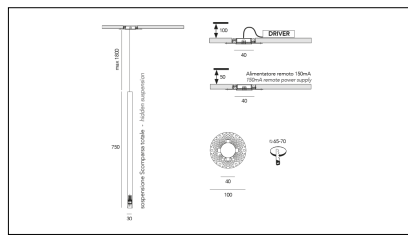

# MACROLUX

Article code	Article	Colour	Beam angle (°)	Light Temperature (°K)	Watt (W)
1912.750.00.2	SLIM/HS-2 5.5W 150mA 26°	Black (2)	26	3000	5.5
1912.750.00.2700.2	SLIM/HS-2 5.5W 150mA 26° 2700°K	Black (2)	26	2700	5.5
1912.750.00.4000.2	*SLIM	Black (2)	26	4000	5.5

Article code	Article	Colour	Beam angle (°)	Light Temperature (°K)	Watt (W)
1912.750.00.2700.4	SLIM/HS-4 5.5W 150mA 26° 2700°K	White (4)	26	2700	5.5
1912.750.00.4	SLIM/HS-4 5.5W 150mA 26°	White (4)	26	3000	5.5
1912.750.00.4000.4	*SLIM	White (4)	26	4000	5.5

Article code	Article	Colour	Beam angle (°)	Light Temperature (°K)	Watt (W)
1912.750.00.2700.96	SLIM/HS-96 5.5W 150mA 26° 2700°K	Bronze (96)	26	2700	5.5
1912.750.00.4000.96	*SLIM	Bronze (96)	26	4000	5.5
1912.750.00.96	SLIM/HS-96 5.5W 150mA 26°	Bronze (96)	26	3000	5.5