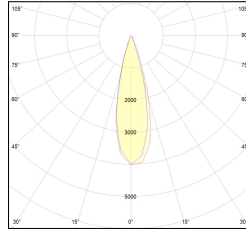

MACROLUX

Article code	Article	Colour	Beam angle (°)	Light Temperature (°K)	Watt (W)
1912.750.00.2	SLIM/HS-2 5.5W 150mA 26°	Black (2)	26	3000	5.5
1912.750.00.2700.2	SLIM/HS-2 5.5W 150mA 26° 2700°K	Black (2)	26	2700	5.5
1912.750.00.4000.2	*SLIM	Black (2)	26	4000	5.5

Article code	Article	Colour	Beam angle (°)	Light Temperature (°K)	Watt (W)
1912.750.00.2700.4	SLIM/HS-4 5.5W 150mA 26° 2700°K	White (4)	26	2700	5.5
1912.750.00.4	SLIM/HS-4 5.5W 150mA 26°	White (4)	26	3000	5.5
1912.750.00.4000.4	*SLIM	White (4)	26	4000	5.5

Article code	Article	Colour	Beam angle (°)	Light Temperature (°K)	Watt (W)
1912.750.00.2700.96	SLIM/HS-96 5.5W 150mA 26° 2700°K	Bronze (96)	26	2700	5.5
1912.750.00.4000.96	*SLIM	Bronze (96)	26	4000	5.5
1912.750.00.96	SLIM/HS-96 5.5W 150mA 26°	Bronze (96)	26	3000	5.5