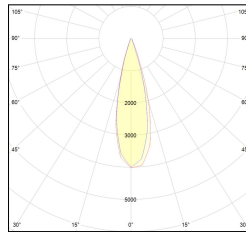

MACROLUX

Article code	Article	Colour	Beam angle (°)	Light Temperature (°K)	Watt (W)
1912.750.00.2	SLIM/HS-2 5.5W 150mA 26°	Black (2)	26	3000	5.5
1912.750.00.2700.2	SLIM/HS-2 5.5W 150mA 26° 2700°K	Black (2)	26	2700	5.5
1912.750.00.4000.2	*SLIM	Black (2)	26	4000	5.5

Article code	Article	Colour	Beam angle (°)	Light Temperature (°K)	Watt (W)
1912.750.00.2700.4	SLIM/HS-4 5.5W 150mA 26° 2700°K	White (4)	26	2700	5.5
1912.750.00.4	SLIM/HS-4 5.5W 150mA 26°	White (4)	26	3000	5.5
1912.750.00.4000.4	*SLIM	White (4)	26	4000	5.5

Article code	Article	Colour	Beam angle (°)	Light Temperature (°K)	Watt (W)
1912.750.00.2700.96	SLIM/HS-96 5.5W 150mA 26° 2700°K	Bronze (96)	26	2700	5.5
1912.750.00.4000.96	*SLIM	Bronze (96)	26	4000	5.5
1912.750.00.96	SLIM/HS-96 5.5W 150mA 26°	Bronze (96)	26	3000	5.5