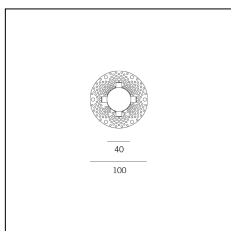

# MACROLUX

Article code	Article	Colour	Beam angle (°)	Light Temperature (°K)	Watt (W)
1912.750.00.2	SLIM/HS-2 5.5W 150mA 26°	Black (2)	26	3000	5.5
1912.750.00.2700.2	SLIM/HS-2 5.5W 150mA 26° 2700°K	Black (2)	26	2700	5.5
1912.750.00.4000.2	*SLIM	Black (2)	26	4000	5.5

Article code	Article	Colour	Beam angle (°)	Light Temperature (°K)	Watt (W)
1912.750.00.2700.4	SLIM/HS-4 5.5W 150mA 26° 2700°K	White (4)	26	2700	5.5
1912.750.00.4	SLIM/HS-4 5.5W 150mA 26°	White (4)	26	3000	5.5
1912.750.00.4000.4	*SLIM	White (4)	26	4000	5.5

Article code	Article	Colour	Beam angle (°)	Light Temperature (°K)	Watt (W)
1912.750.00.2700.96	SLIM/HS-96 5.5W 150mA 26° 2700°K	Bronze (96)	26	2700	5.5
1912.750.00.4000.96	*SLIM	Bronze (96)	26	4000	5.5
1912.750.00.96	SLIM/HS-96 5.5W 150mA 26°	Bronze (96)	26	3000	5.5