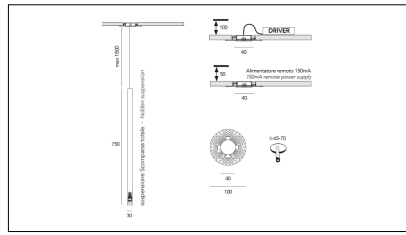

MACROLUX

Article code	Article	Colour	Beam angle (°)	Light Temperature (°K)	Watt (W)
1912.750.00.2	SLIM/HS-2 5.5W 150mA 26°	Black (2)	26	3000	5.5
1912.750.00.2700.2	SLIM/HS-2 5.5W 150mA 26° 2700°K	Black (2)	26	2700	5.5
1912.750.00.4000.2	*SLIM	Black (2)	26	4000	5.5

Article code	Article	Colour	Beam angle (°)	Light Temperature (°K)	Watt (W)
1912.750.00.2700.4	SLIM/HS-4 5.5W 150mA 26° 2700°K	White (4)	26	2700	5.5
1912.750.00.4	SLIM/HS-4 5.5W 150mA 26°	White (4)	26	3000	5.5
1912.750.00.4000.4	*SLIM	White (4)	26	4000	5.5

Article code	Article	Colour	Beam angle (°)	Light Temperature (°K)	Watt (W)
1912.750.00.2700.96	SLIM/HS-96 5.5W 150mA 26° 2700°K	Bronze (96)	26	2700	5.5
1912.750.00.4000.96	*SLIM	Bronze (96)	26	4000	5.5
1912.750.00.96	SLIM/HS-96 5.5W 150mA 26°	Bronze (96)	26	3000	5.5