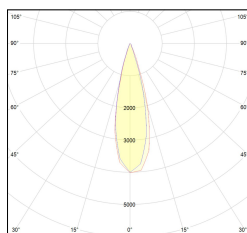

# MACROLUX

Article code	Article	Colour	Beam angle (°)	Light Temperature (°K)	Watt (W)
1912.750.00.2	SLIM/HS-2 5.5W 150mA 26°	Black (2)	26	3000	5.5
1912.750.00.2700.2	SLIM/HS-2 5.5W 150mA 26° 2700°K	Black (2)	26	2700	5.5
1912.750.00.4000.2	*SLIM	Black (2)	26	4000	5.5

Article code	Article	Colour	Beam angle (°)	Light Temperature (°K)	Watt (W)
1912.750.00.2700.4	SLIM/HS-4 5.5W 150mA 26° 2700°K	White (4)	26	2700	5.5
1912.750.00.4	SLIM/HS-4 5.5W 150mA 26°	White (4)	26	3000	5.5
1912.750.00.4000.4	*SLIM	White (4)	26	4000	5.5

Article code	Article	Colour	Beam angle (°)	Light Temperature (°K)	Watt (W)
1912.750.00.2700.96	SLIM/HS-96 5.5W 150mA 26° 2700°K	Bronze (96)	26	2700	5.5
1912.750.00.4000.96	*SLIM	Bronze (96)	26	4000	5.5
1912.750.00.96	SLIM/HS-96 5.5W 150mA 26°	Bronze (96)	26	3000	5.5