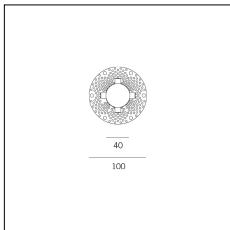

MACROLUX

Article code	Article	Colour	Beam angle (°)	Light Temperature (°K)	Watt (W)
1912.750.00.2	SLIM/HS-2 5.5W 150mA 26°	Black (2)	26	3000	5.5
1912.750.00.2700.2	SLIM/HS-2 5.5W 150mA 26° 2700°K	Black (2)	26	2700	5.5
1912.750.00.4000.2	*SLIM	Black (2)	26	4000	5.5

Article code	Article	Colour	Beam angle (°)	Light Temperature (°K)	Watt (W)
1912.750.00.2700.4	SLIM/HS-4 5.5W 150mA 26° 2700°K	White (4)	26	2700	5.5
1912.750.00.4	SLIM/HS-4 5.5W 150mA 26°	White (4)	26	3000	5.5
1912.750.00.4000.4	*SLIM	White (4)	26	4000	5.5

Article code	Article	Colour	Beam angle (°)	Light Temperature (°K)	Watt (W)
1912.750.00.2700.96	SLIM/HS-96 5.5W 150mA 26° 2700°K	Bronze (96)	26	2700	5.5
1912.750.00.4000.96	*SLIM	Bronze (96)	26	4000	5.5
1912.750.00.96	SLIM/HS-96 5.5W 150mA 26°	Bronze (96)	26	3000	5.5