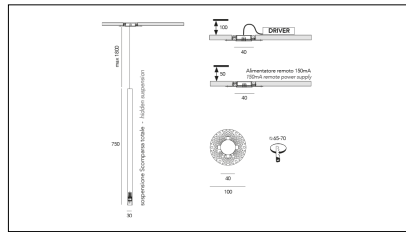

MACROLUX

Article code	Article	Colour	Beam angle (°)	Light Temperature (°K)	Watt (W)
1912.750.00.2	SLIM/HS-2 5.5W 150mA 26°	Black (2)	26	3000	5.5
1912.750.00.2700.2	SLIM/HS-2 5.5W 150mA 26° 2700°K	Black (2)	26	2700	5.5
1912.750.00.4000.2	*SLIM	Black (2)	26	4000	5.5

Article code	Article	Colour	Beam angle (°)	Light Temperature (°K)	Watt (W)
1912.750.00.2700.4	SLIM/HS-4 5.5W 150mA 26° 2700°K	White (4)	26	2700	5.5
1912.750.00.4	SLIM/HS-4 5.5W 150mA 26°	White (4)	26	3000	5.5
1912.750.00.4000.4	*SLIM	White (4)	26	4000	5.5

Article code	Article	Colour	Beam angle (°)	Light Temperature (°K)	Watt (W)
1912.750.00.2700.96	SLIM/HS-96 5.5W 150mA 26° 2700°K	Bronze (96)	26	2700	5.5
1912.750.00.4000.96	*SLIM	Bronze (96)	26	4000	5.5
1912.750.00.96	SLIM/HS-96 5.5W 150mA 26°	Bronze (96)	26	3000	5.5