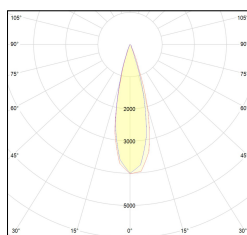

# MACROLUX

Article code	Article	Colour	Beam angle (°)	Light Temperature (°K)	Watt (W)
1912.750.00.2	SLIM/HS-2 5.5W 150mA 26°	Black (2)	26	3000	5.5
1912.750.00.2700.2	SLIM/HS-2 5.5W 150mA 26° 2700°K	Black (2)	26	2700	5.5
1912.750.00.4000.2	*SLIM	Black (2)	26	4000	5.5

Article code	Article	Colour	Beam angle (°)	Light Temperature (°K)	Watt (W)
1912.750.00.2700.4	SLIM/HS-4 5.5W 150mA 26° 2700°K	White (4)	26	2700	5.5
1912.750.00.4	SLIM/HS-4 5.5W 150mA 26°	White (4)	26	3000	5.5
1912.750.00.4000.4	*SLIM	White (4)	26	4000	5.5

Article code	Article	Colour	Beam angle (°)	Light Temperature (°K)	Watt (W)
1912.750.00.2700.96	SLIM/HS-96 5.5W 150mA 26° 2700°K	Bronze (96)	26	2700	5.5
1912.750.00.4000.96	*SLIM	Bronze (96)	26	4000	5.5
1912.750.00.96	SLIM/HS-96 5.5W 150mA 26°	Bronze (96)	26	3000	5.5