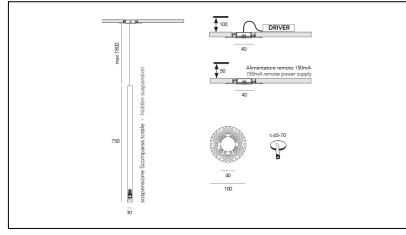

MACROLUX

Article code	Article	Colour	Beam angle (°)	Light Temperature (°K)	Watt (W)
1912.750.00.2	SLIM/HS-2 5.5W 150mA 26°	Black (2)	26	3000	5.5
1912.750.00.2700.2	SLIM/HS-2 5.5W 150mA 26° 2700°K	Black (2)	26	2700	5.5
1912.750.00.4000.2	*SLIM	Black (2)	26	4000	5.5

Article code	Article	Colour	Beam angle (°)	Light Temperature (°K)	Watt (W)
1912.750.00.2700.4	SLIM/HS-4 5.5W 150mA 26° 2700°K	White (4)	26	2700	5.5
1912.750.00.4	SLIM/HS-4 5.5W 150mA 26°	White (4)	26	3000	5.5
1912.750.00.4000.4	*SLIM	White (4)	26	4000	5.5

Article code	Article	Colour	Beam angle (°)	Light Temperature (°K)	Watt (W)
1912.750.00.2700.96	SLIM/HS-96 5.5W 150mA 26° 2700°K	Bronze (96)	26	2700	5.5
1912.750.00.4000.96	*SLIM	Bronze (96)	26	4000	5.5
1912.750.00.96	SLIM/HS-96 5.5W 150mA 26°	Bronze (96)	26	3000	5.5