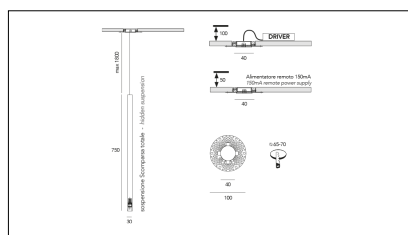

# MACROLUX

Article code	Article	Colour	Beam angle (°)	Light Temperature (°K)	Watt (W)
1912.750.00.2	SLIM/HS-2 5.5W 150mA 26°	Black (2)	26	3000	5.5
1912.750.00.2700.2	SLIM/HS-2 5.5W 150mA 26° 2700°K	Black (2)	26	2700	5.5
1912.750.00.4000.2	*SLIM	Black (2)	26	4000	5.5

Article code	Article	Colour	Beam angle (°)	Light Temperature (°K)	Watt (W)
1912.750.00.2700.4	SLIM/HS-4 5.5W 150mA 26° 2700°K	White (4)	26	2700	5.5
1912.750.00.4	SLIM/HS-4 5.5W 150mA 26°	White (4)	26	3000	5.5
1912.750.00.4000.4	*SLIM	White (4)	26	4000	5.5

Article code	Article	Colour	Beam angle (°)	Light Temperature (°K)	Watt (W)
1912.750.00.2700.96	SLIM/HS-96 5.5W 150mA 26° 2700°K	Bronze (96)	26	2700	5.5
1912.750.00.4000.96	*SLIM	Bronze (96)	26	4000	5.5
1912.750.00.96	SLIM/HS-96 5.5W 150mA 26°	Bronze (96)	26	3000	5.5