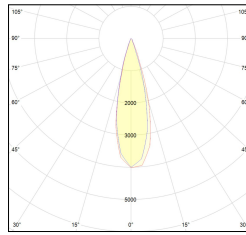

MACROLUX

Article code	Article	Colour	Beam angle (°)	Light Temperature (°K)	Watt (W)
1912.750.00.2	SLIM/HS-2 5.5W 150mA 26°	Black (2)	26	3000	5.5
1912.750.00.2700.2	SLIM/HS-2 5.5W 150mA 26° 2700°K	Black (2)	26	2700	5.5
1912.750.00.4000.2	*SLIM	Black (2)	26	4000	5.5

Article code	Article	Colour	Beam angle (°)	Light Temperature (°K)	Watt (W)
1912.750.00.2700.4	SLIM/HS-4 5.5W 150mA 26° 2700°K	White (4)	26	2700	5.5
1912.750.00.4	SLIM/HS-4 5.5W 150mA 26°	White (4)	26	3000	5.5
1912.750.00.4000.4	*SLIM	White (4)	26	4000	5.5

Article code	Article	Colour	Beam angle (°)	Light Temperature (°K)	Watt (W)
1912.750.00.2700.96	SLIM/HS-96 5.5W 150mA 26° 2700°K	Bronze (96)	26	2700	5.5
1912.750.00.4000.96	*SLIM	Bronze (96)	26	4000	5.5
1912.750.00.96	SLIM/HS-96 5.5W 150mA 26°	Bronze (96)	26	3000	5.5