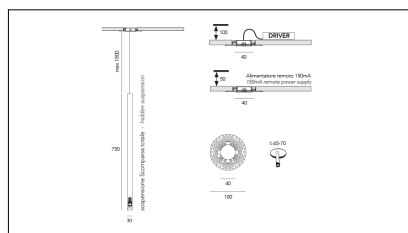

# MACROLUX

Article code	Article	Colour	Beam angle (°)	Light Temperature (°K)	Watt (W)
1912.750.00.2	SLIM/HS-2 5.5W 150mA 26°	Black (2)	26	3000	5.5
1912.750.00.2700.2	SLIM/HS-2 5.5W 150mA 26° 2700°K	Black (2)	26	2700	5.5
1912.750.00.4000.2	*SLIM	Black (2)	26	4000	5.5

Article code	Article	Colour	Beam angle (°)	Light Temperature (°K)	Watt (W)
1912.750.00.2700.4	SLIM/HS-4 5.5W 150mA 26° 2700°K	White (4)	26	2700	5.5
1912.750.00.4	SLIM/HS-4 5.5W 150mA 26°	White (4)	26	3000	5.5
1912.750.00.4000.4	*SLIM	White (4)	26	4000	5.5

Article code	Article	Colour	Beam angle (°)	Light Temperature (°K)	Watt (W)
1912.750.00.2700.96	SLIM/HS-96 5.5W 150mA 26° 2700°K	Bronze (96)	26	2700	5.5
1912.750.00.4000.96	*SLIM	Bronze (96)	26	4000	5.5
1912.750.00.96	SLIM/HS-96 5.5W 150mA 26°	Bronze (96)	26	3000	5.5