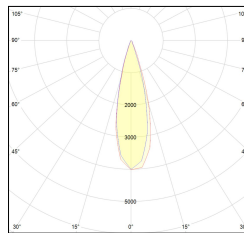

MACROLUX

Article code	Article	Colour	Beam angle (°)	Light Temperature (°K)	Watt (W)
1912.1240.00.2	SLIM TRACK/48V-2 5.5W 150mA 26°	Black (2)	26	3000	5.5
1912.1240.00.2700.2	*SLIM TRACK	Black (2)	26	2700	5.5
1912.1240.00.4000.2	*SLIM TRACK	Black (2)	26	4000	5.5
1912.1240.03.2	SLIM TRACK/48V-2 5.5W 150mA 26° DALI	Black (2)	26	3000	5.5
1912.1240.03.2700.2	*SLIM TRACK	Black (2)	26	2700	5.5
1912.1240.03.4000.2	*SLIM TRACK	Black (2)	26	4000	5.5

Article code	Article	Colour	Beam angle (°)	Light Temperature (°K)	Watt (W)
1912.1240.00.2700.4	*SLIM TRACK	White (4)	26	2700	5.5
1912.1240.00.4	SLIM TRACK/48V-4 5.5W 150mA 26°	White (4)	26	3000	5.5
1912.1240.00.4000.4	*SLIM TRACK	White (4)	26	4000	5.5
1912.1240.03.2700.4	SLIM TRACK/48V-4 5.5W 150mA 26° 2700°K DALI	White (4)	26	2700	5.5
1912.1240.03.4	*SLIM TRACK	White (4)	26	3000	5.5
1912.1240.03.4000.4	*SLIM TRACK	White (4)	26	4000	5.5

Article code	Article	Colour	Beam angle (°)	Light Temperature (°K)	Watt (W)
1912.1240.00.2700.96	*SLIM TRACK	Bronze (96)	26	2700	5.5
1912.1240.00.4000.96	*SLIM TRACK	Bronze (96)	26	4000	5.5
1912.1240.00.96	SLIM TRACK/48V-96 5.5W 150mA 26°	Bronze (96)	26	3000	5.5
1912.1240.03.2700.96	*SLIM TRACK	Bronze (96)	26	2700	5.5
1912.1240.03.4000.96	*SLIM TRACK	Bronze (96)	26	4000	5.5
1912.1240.03.96	SLIM TRACK/48V-96 5.5W 150mA 26° DALI	Bronze (96)	26	3000	5.5