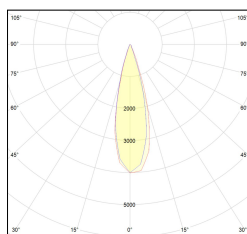

MACROLUX

Article code	Article	Colour	Beam angle (°)	Light Temperature (°K)	Watt (W)
1912.1240.00.2	SLIM TRACK/48V-2 5.5W 150mA 26°	Black (2)	26	3000	5.5
1912.1240.00.2700.2	*SLIM TRACK	Black (2)	26	2700	5.5
1912.1240.00.4000.2	*SLIM TRACK	Black (2)	26	4000	5.5
1912.1240.03.2	SLIM TRACK/48V-2 5.5W 150mA 26° DALI	Black (2)	26	3000	5.5
1912.1240.03.2700.2	*SLIM TRACK	Black (2)	26	2700	5.5
1912.1240.03.4000.2	*SLIM TRACK	Black (2)	26	4000	5.5

Article code	Article	Colour	Beam angle (°)	Light Temperature (°K)	Watt (W)
1912.1240.00.2700.4	*SLIM TRACK	White (4)	26	2700	5.5
1912.1240.00.4	SLIM TRACK/48V-4 5.5W 150mA 26°	White (4)	26	3000	5.5
1912.1240.00.4000.4	*SLIM TRACK	White (4)	26	4000	5.5
1912.1240.03.2700.4	SLIM TRACK/48V-4 5.5W 150mA 26° 2700°K DALI	White (4)	26	2700	5.5
1912.1240.03.4	*SLIM TRACK	White (4)	26	3000	5.5
1912.1240.03.4000.4	*SLIM TRACK	White (4)	26	4000	5.5

Article code	Article	Colour	Beam angle (°)	Light Temperature (°K)	Watt (W)
1912.1240.00.2700.96	*SLIM TRACK	Bronze (96)	26	2700	5.5
1912.1240.00.4000.96	*SLIM TRACK	Bronze (96)	26	4000	5.5
1912.1240.00.96	SLIM TRACK/48V-96 5.5W 150mA 26°	Bronze (96)	26	3000	5.5
1912.1240.03.2700.96	*SLIM TRACK	Bronze (96)	26	2700	5.5
1912.1240.03.4000.96	*SLIM TRACK	Bronze (96)	26	4000	5.5
1912.1240.03.96	SLIM TRACK/48V-96 5.5W 150mA 26° DALI	Bronze (96)	26	3000	5.5