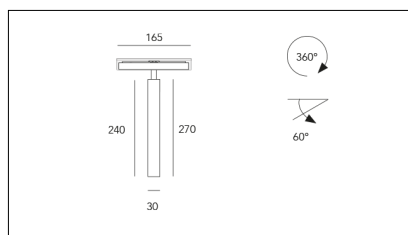

MACROLUX

Article code	Article	Colour	Beam angle (°)	Light Temperature (°K)	Watt (W)
1912.1240.00.2	SLIM TRACK/48V-2 5.5W 150mA 26°	Black (2)	26	3000	5.5
1912.1240.00.2700.2	*SLIM TRACK	Black (2)	26	2700	5.5
1912.1240.00.4000.2	*SLIM TRACK	Black (2)	26	4000	5.5
1912.1240.03.2	SLIM TRACK/48V-2 5.5W 150mA 26° DALI	Black (2)	26	3000	5.5
1912.1240.03.2700.2	*SLIM TRACK	Black (2)	26	2700	5.5
1912.1240.03.4000.2	*SLIM TRACK	Black (2)	26	4000	5.5

Article code	Article	Colour	Beam angle (°)	Light Temperature (°K)	Watt (W)
1912.1240.00.2700.4	*SLIM TRACK	White (4)	26	2700	5.5
1912.1240.00.4	SLIM TRACK/48V-4 5.5W 150mA 26°	White (4)	26	3000	5.5
1912.1240.00.4000.4	*SLIM TRACK	White (4)	26	4000	5.5
1912.1240.03.2700.4	SLIM TRACK/48V-4 5.5W 150mA 26° 2700°K DALI	White (4)	26	2700	5.5
1912.1240.03.4	*SLIM TRACK	White (4)	26	3000	5.5
1912.1240.03.4000.4	*SLIM TRACK	White (4)	26	4000	5.5

Article code	Article	Colour	Beam angle (°)	Light Temperature (°K)	Watt (W)
1912.1240.00.2700.96	*SLIM TRACK	Bronze (96)	26	2700	5.5
1912.1240.00.4000.96	*SLIM TRACK	Bronze (96)	26	4000	5.5
1912.1240.00.96	SLIM TRACK/48V-96 5.5W 150mA 26°	Bronze (96)	26	3000	5.5
1912.1240.03.2700.96	*SLIM TRACK	Bronze (96)	26	2700	5.5
1912.1240.03.4000.96	*SLIM TRACK	Bronze (96)	26	4000	5.5
1912.1240.03.96	SLIM TRACK/48V-96 5.5W 150mA 26° DALI	Bronze (96)	26	3000	5.5