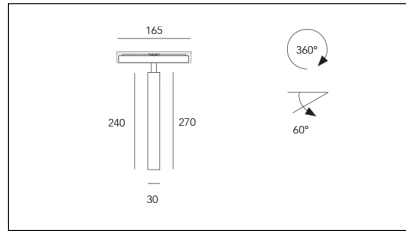

MACROLUX

Article code	Article	Colour	Beam angle (°)	Light Temperature (°K)	Watt (W)
1912.1240.00.2	SLIM TRACK/48V-2 5.5W 150mA 26°	Black (2)	26	3000	5.5
1912.1240.00.2700.2	*SLIM TRACK	Black (2)	26	2700	5.5
1912.1240.00.4000.2	*SLIM TRACK	Black (2)	26	4000	5.5
1912.1240.03.2	SLIM TRACK/48V-2 5.5W 150mA 26° DALI	Black (2)	26	3000	5.5
1912.1240.03.2700.2	*SLIM TRACK	Black (2)	26	2700	5.5
1912.1240.03.4000.2	*SLIM TRACK	Black (2)	26	4000	5.5

Article code	Article	Colour	Beam angle (°)	Light Temperature (°K)	Watt (W)
1912.1240.00.2700.4	*SLIM TRACK	White (4)	26	2700	5.5
1912.1240.00.4	SLIM TRACK/48V-4 5.5W 150mA 26°	White (4)	26	3000	5.5
1912.1240.00.4000.4	*SLIM TRACK	White (4)	26	4000	5.5
1912.1240.03.2700.4	SLIM TRACK/48V-4 5.5W 150mA 26° 2700°K DALI	White (4)	26	2700	5.5
1912.1240.03.4	*SLIM TRACK	White (4)	26	3000	5.5
1912.1240.03.4000.4	*SLIM TRACK	White (4)	26	4000	5.5

Article code	Article	Colour	Beam angle (°)	Light Temperature (°K)	Watt (W)
1912.1240.00.2700.96	*SLIM TRACK	Bronze (96)	26	2700	5.5
1912.1240.00.4000.96	*SLIM TRACK	Bronze (96)	26	4000	5.5
1912.1240.00.96	SLIM TRACK/48V-96 5.5W 150mA 26°	Bronze (96)	26	3000	5.5
1912.1240.03.2700.96	*SLIM TRACK	Bronze (96)	26	2700	5.5
1912.1240.03.4000.96	*SLIM TRACK	Bronze (96)	26	4000	5.5
1912.1240.03.96	SLIM TRACK/48V-96 5.5W 150mA 26° DALI	Bronze (96)	26	3000	5.5