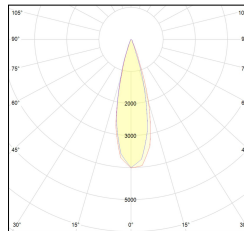

MACROLUX

Article code	Article	Colour	Beam angle (°)	Light Temperature (°K)	Watt (W)
1912.1240.00.2	SLIM TRACK/48V-2 5.5W 150mA 26°	Black (2)	26	3000	5.5
1912.1240.00.2700.2	*SLIM TRACK	Black (2)	26	2700	5.5
1912.1240.00.4000.2	*SLIM TRACK	Black (2)	26	4000	5.5
1912.1240.03.2	SLIM TRACK/48V-2 5.5W 150mA 26° DALI	Black (2)	26	3000	5.5
1912.1240.03.2700.2	*SLIM TRACK	Black (2)	26	2700	5.5
1912.1240.03.4000.2	*SLIM TRACK	Black (2)	26	4000	5.5

Article code	Article	Colour	Beam angle (°)	Light Temperature (°K)	Watt (W)
1912.1240.00.2700.4	*SLIM TRACK	White (4)	26	2700	5.5
1912.1240.00.4	SLIM TRACK/48V-4 5.5W 150mA 26°	White (4)	26	3000	5.5
1912.1240.00.4000.4	*SLIM TRACK	White (4)	26	4000	5.5
1912.1240.03.2700.4	SLIM TRACK/48V-4 5.5W 150mA 26° 2700°K DALI	White (4)	26	2700	5.5
1912.1240.03.4	*SLIM TRACK	White (4)	26	3000	5.5
1912.1240.03.4000.4	*SLIM TRACK	White (4)	26	4000	5.5

Article code	Article	Colour	Beam angle (°)	Light Temperature (°K)	Watt (W)
1912.1240.00.2700.96	*SLIM TRACK	Bronze (96)	26	2700	5.5
1912.1240.00.4000.96	*SLIM TRACK	Bronze (96)	26	4000	5.5
1912.1240.00.96	SLIM TRACK/48V-96 5.5W 150mA 26°	Bronze (96)	26	3000	5.5
1912.1240.03.2700.96	*SLIM TRACK	Bronze (96)	26	2700	5.5
1912.1240.03.4000.96	*SLIM TRACK	Bronze (96)	26	4000	5.5
1912.1240.03.96	SLIM TRACK/48V-96 5.5W 150mA 26° DALI	Bronze (96)	26	3000	5.5