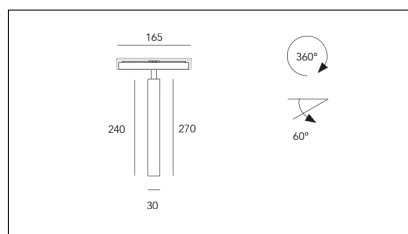

MACROLUX

Article code	Article	Colour	Beam angle (°)	Light Temperature (°K)	Watt (W)
1912.1240.00.2	SLIM TRACK/48V-2 5.5W 150mA 26°	Black (2)	26	3000	5.5
1912.1240.00.2700.2	*SLIM TRACK	Black (2)	26	2700	5.5
1912.1240.00.4000.2	*SLIM TRACK	Black (2)	26	4000	5.5
1912.1240.03.2	SLIM TRACK/48V-2 5.5W 150mA 26° DALI	Black (2)	26	3000	5.5
1912.1240.03.2700.2	*SLIM TRACK	Black (2)	26	2700	5.5
1912.1240.03.4000.2	*SLIM TRACK	Black (2)	26	4000	5.5

Article code	Article	Colour	Beam angle (°)	Light Temperature (°K)	Watt (W)
1912.1240.00.2700.4	*SLIM TRACK	White (4)	26	2700	5.5
1912.1240.00.4	SLIM TRACK/48V-4 5.5W 150mA 26°	White (4)	26	3000	5.5
1912.1240.00.4000.4	*SLIM TRACK	White (4)	26	4000	5.5
1912.1240.03.2700.4	SLIM TRACK/48V-4 5.5W 150mA 26° 2700°K DALI	White (4)	26	2700	5.5
1912.1240.03.4	*SLIM TRACK	White (4)	26	3000	5.5
1912.1240.03.4000.4	*SLIM TRACK	White (4)	26	4000	5.5

Article code	Article	Colour	Beam angle (°)	Light Temperature (°K)	Watt (W)
1912.1240.00.2700.96	*SLIM TRACK	Bronze (96)	26	2700	5.5
1912.1240.00.4000.96	*SLIM TRACK	Bronze (96)	26	4000	5.5
1912.1240.00.96	SLIM TRACK/48V-96 5.5W 150mA 26°	Bronze (96)	26	3000	5.5
1912.1240.03.2700.96	*SLIM TRACK	Bronze (96)	26	2700	5.5
1912.1240.03.4000.96	*SLIM TRACK	Bronze (96)	26	4000	5.5
1912.1240.03.96	SLIM TRACK/48V-96 5.5W 150mA 26° DALI	Bronze (96)	26	3000	5.5