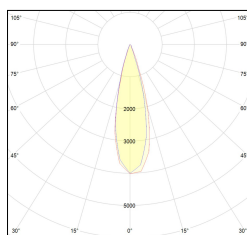

MACROLUX

Article code	Article	Colour	Beam angle (°)	Light Temperature (°K)	Watt (W)
1912.1240.00.2	SLIM TRACK/48V-2 5.5W 150mA 26°	Black (2)	26	3000	5.5
1912.1240.00.2700.2	*SLIM TRACK	Black (2)	26	2700	5.5
1912.1240.00.4000.2	*SLIM TRACK	Black (2)	26	4000	5.5
1912.1240.03.2	SLIM TRACK/48V-2 5.5W 150mA 26° DALI	Black (2)	26	3000	5.5
1912.1240.03.2700.2	*SLIM TRACK	Black (2)	26	2700	5.5
1912.1240.03.4000.2	*SLIM TRACK	Black (2)	26	4000	5.5

Article code	Article	Colour	Beam angle (°)	Light Temperature (°K)	Watt (W)
1912.1240.00.2700.4	*SLIM TRACK	White (4)	26	2700	5.5
1912.1240.00.4	SLIM TRACK/48V-4 5.5W 150mA 26°	White (4)	26	3000	5.5
1912.1240.00.4000.4	*SLIM TRACK	White (4)	26	4000	5.5
1912.1240.03.2700.4	SLIM TRACK/48V-4 5.5W 150mA 26° 2700°K DALI	White (4)	26	2700	5.5
1912.1240.03.4	*SLIM TRACK	White (4)	26	3000	5.5
1912.1240.03.4000.4	*SLIM TRACK	White (4)	26	4000	5.5

Article code	Article	Colour	Beam angle (°)	Light Temperature (°K)	Watt (W)
1912.1240.00.2700.96	*SLIM TRACK	Bronze (96)	26	2700	5.5
1912.1240.00.4000.96	*SLIM TRACK	Bronze (96)	26	4000	5.5
1912.1240.00.96	SLIM TRACK/48V-96 5.5W 150mA 26°	Bronze (96)	26	3000	5.5
1912.1240.03.2700.96	*SLIM TRACK	Bronze (96)	26	2700	5.5
1912.1240.03.4000.96	*SLIM TRACK	Bronze (96)	26	4000	5.5
1912.1240.03.96	SLIM TRACK/48V-96 5.5W 150mA 26° DALI	Bronze (96)	26	3000	5.5