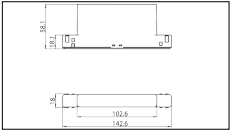

MACROLUX

Article code	Article	Colour	Beam angle (°)	Light Temperature (°K)	Watt (W)
1912.1240.00.2	SLIM TRACK/48V-2 5.5W 150mA 26°	Black (2)	26	3000	5.5
1912.1240.00.2700.2	*SLIM TRACK	Black (2)	26	2700	5.5
1912.1240.00.4000.2	*SLIM TRACK	Black (2)	26	4000	5.5
1912.1240.03.2	SLIM TRACK/48V-2 5.5W 150mA 26° DALI	Black (2)	26	3000	5.5
1912.1240.03.2700.2	*SLIM TRACK	Black (2)	26	2700	5.5
1912.1240.03.4000.2	*SLIM TRACK	Black (2)	26	4000	5.5

Article code	Article	Colour	Beam angle (°)	Light Temperature (°K)	Watt (W)
1912.1240.00.2700.4	*SLIM TRACK	White (4)	26	2700	5.5
1912.1240.00.4	SLIM TRACK/48V-4 5.5W 150mA 26°	White (4)	26	3000	5.5
1912.1240.00.4000.4	*SLIM TRACK	White (4)	26	4000	5.5
1912.1240.03.2700.4	SLIM TRACK/48V-4 5.5W 150mA 26° 2700°K DALI	White (4)	26	2700	5.5
1912.1240.03.4	*SLIM TRACK	White (4)	26	3000	5.5
1912.1240.03.4000.4	*SLIM TRACK	White (4)	26	4000	5.5

Article code	Article	Colour	Beam angle (°)	Light Temperature (°K)	Watt (W)
1912.1240.00.2700.96	*SLIM TRACK	Bronze (96)	26	2700	5.5
1912.1240.00.4000.96	*SLIM TRACK	Bronze (96)	26	4000	5.5
1912.1240.00.96	SLIM TRACK/48V-96 5.5W 150mA 26°	Bronze (96)	26	3000	5.5
1912.1240.03.2700.96	*SLIM TRACK	Bronze (96)	26	2700	5.5
1912.1240.03.4000.96	*SLIM TRACK	Bronze (96)	26	4000	5.5
1912.1240.03.96	SLIM TRACK/48V-96 5.5W 150mA 26° DALI	Bronze (96)	26	3000	5.5