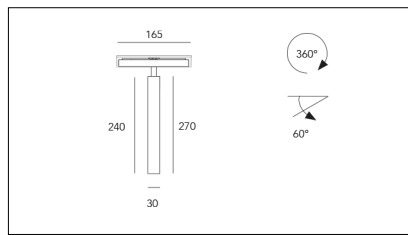

MACROLUX

Article code	Article	Colour	Beam angle (°)	Light Temperature (°K)	Watt (W)
1912.1240.00.2	SLIM TRACK/48V-2 5.5W 150mA 26°	Black (2)	26	3000	5.5
1912.1240.00.2700.2	*SLIM TRACK	Black (2)	26	2700	5.5
1912.1240.00.4000.2	*SLIM TRACK	Black (2)	26	4000	5.5
1912.1240.03.2	SLIM TRACK/48V-2 5.5W 150mA 26° DALI	Black (2)	26	3000	5.5
1912.1240.03.2700.2	*SLIM TRACK	Black (2)	26	2700	5.5
1912.1240.03.4000.2	*SLIM TRACK	Black (2)	26	4000	5.5

Article code	Article	Colour	Beam angle (°)	Light Temperature (°K)	Watt (W)
1912.1240.00.2700.4	*SLIM TRACK	White (4)	26	2700	5.5
1912.1240.00.4	SLIM TRACK/48V-4 5.5W 150mA 26°	White (4)	26	3000	5.5
1912.1240.00.4000.4	*SLIM TRACK	White (4)	26	4000	5.5
1912.1240.03.2700.4	SLIM TRACK/48V-4 5.5W 150mA 26° 2700°K DALI	White (4)	26	2700	5.5
1912.1240.03.4	*SLIM TRACK	White (4)	26	3000	5.5
1912.1240.03.4000.4	*SLIM TRACK	White (4)	26	4000	5.5

Article code	Article	Colour	Beam angle (°)	Light Temperature (°K)	Watt (W)
1912.1240.00.2700.96	*SLIM TRACK	Bronze (96)	26	2700	5.5
1912.1240.00.4000.96	*SLIM TRACK	Bronze (96)	26	4000	5.5
1912.1240.00.96	SLIM TRACK/48V-96 5.5W 150mA 26°	Bronze (96)	26	3000	5.5
1912.1240.03.2700.96	*SLIM TRACK	Bronze (96)	26	2700	5.5
1912.1240.03.4000.96	*SLIM TRACK	Bronze (96)	26	4000	5.5
1912.1240.03.96	SLIM TRACK/48V-96 5.5W 150mA 26° DALI	Bronze (96)	26	3000	5.5