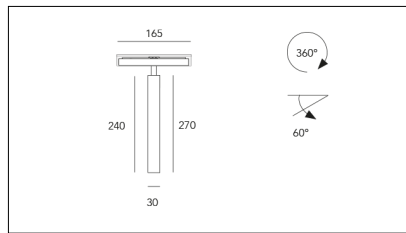

MACROLUX

Article code	Article	Colour	Beam angle (°)	Light Temperature (°K)	Watt (W)
1912.1240.00.2	SLIM TRACK/48V-2 5.5W 150mA 26°	Black (2)	26	3000	5.5
1912.1240.00.2700.2	*SLIM TRACK	Black (2)	26	2700	5.5
1912.1240.00.4000.2	*SLIM TRACK	Black (2)	26	4000	5.5
1912.1240.03.2	SLIM TRACK/48V-2 5.5W 150mA 26° DALI	Black (2)	26	3000	5.5
1912.1240.03.2700.2	*SLIM TRACK	Black (2)	26	2700	5.5
1912.1240.03.4000.2	*SLIM TRACK	Black (2)	26	4000	5.5

Article code	Article	Colour	Beam angle (°)	Light Temperature (°K)	Watt (W)
1912.1240.00.2700.4	*SLIM TRACK	White (4)	26	2700	5.5
1912.1240.00.4	SLIM TRACK/48V-4 5.5W 150mA 26°	White (4)	26	3000	5.5
1912.1240.00.4000.4	*SLIM TRACK	White (4)	26	4000	5.5
1912.1240.03.2700.4	SLIM TRACK/48V-4 5.5W 150mA 26° 2700°K DALI	White (4)	26	2700	5.5
1912.1240.03.4	*SLIM TRACK	White (4)	26	3000	5.5
1912.1240.03.4000.4	*SLIM TRACK	White (4)	26	4000	5.5

Article code	Article	Colour	Beam angle (°)	Light Temperature (°K)	Watt (W)
1912.1240.00.2700.96	*SLIM TRACK	Bronze (96)	26	2700	5.5
1912.1240.00.4000.96	*SLIM TRACK	Bronze (96)	26	4000	5.5
1912.1240.00.96	SLIM TRACK/48V-96 5.5W 150mA 26°	Bronze (96)	26	3000	5.5
1912.1240.03.2700.96	*SLIM TRACK	Bronze (96)	26	2700	5.5
1912.1240.03.4000.96	*SLIM TRACK	Bronze (96)	26	4000	5.5
1912.1240.03.96	SLIM TRACK/48V-96 5.5W 150mA 26° DALI	Bronze (96)	26	3000	5.5