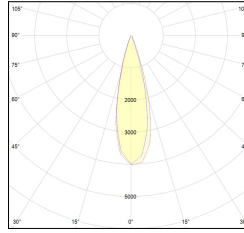

MACROLUX

Article code	Article	Colour	Beam angle (°)	Light Temperature (°K)	Watt (W)
1912.1240.00.2	SLIM TRACK/48V-2 5.5W 150mA 26°	Black (2)	26	3000	5.5
1912.1240.00.2700.2	*SLIM TRACK	Black (2)	26	2700	5.5
1912.1240.00.4000.2	*SLIM TRACK	Black (2)	26	4000	5.5
1912.1240.03.2	SLIM TRACK/48V-2 5.5W 150mA 26° DALI	Black (2)	26	3000	5.5
1912.1240.03.2700.2	*SLIM TRACK	Black (2)	26	2700	5.5
1912.1240.03.4000.2	*SLIM TRACK	Black (2)	26	4000	5.5

Article code	Article	Colour	Beam angle (°)	Light Temperature (°K)	Watt (W)
1912.1240.00.2700.4	*SLIM TRACK	White (4)	26	2700	5.5
1912.1240.00.4	SLIM TRACK/48V-4 5.5W 150mA 26°	White (4)	26	3000	5.5
1912.1240.00.4000.4	*SLIM TRACK	White (4)	26	4000	5.5
1912.1240.03.2700.4	SLIM TRACK/48V-4 5.5W 150mA 26° 2700°K DALI	White (4)	26	2700	5.5
1912.1240.03.4	*SLIM TRACK	White (4)	26	3000	5.5
1912.1240.03.4000.4	*SLIM TRACK	White (4)	26	4000	5.5

Article code	Article	Colour	Beam angle (°)	Light Temperature (°K)	Watt (W)
1912.1240.00.2700.96	*SLIM TRACK	Bronze (96)	26	2700	5.5
1912.1240.00.4000.96	*SLIM TRACK	Bronze (96)	26	4000	5.5
1912.1240.00.96	SLIM TRACK/48V-96 5.5W 150mA 26°	Bronze (96)	26	3000	5.5
1912.1240.03.2700.96	*SLIM TRACK	Bronze (96)	26	2700	5.5
1912.1240.03.4000.96	*SLIM TRACK	Bronze (96)	26	4000	5.5
1912.1240.03.96	SLIM TRACK/48V-96 5.5W 150mA 26° DALI	Bronze (96)	26	3000	5.5