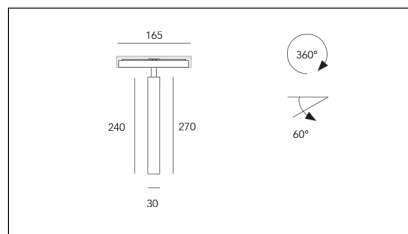

MACROLUX

Article code	Article	Colour	Beam angle (°)	Light Temperature (°K)	Watt (W)
1912.1240.00.2	SLIM TRACK/48V-2 5.5W 150mA 26°	Black (2)	26	3000	5.5
1912.1240.00.2700.2	*SLIM TRACK	Black (2)	26	2700	5.5
1912.1240.00.4000.2	*SLIM TRACK	Black (2)	26	4000	5.5
1912.1240.03.2	SLIM TRACK/48V-2 5.5W 150mA 26° DALI	Black (2)	26	3000	5.5
1912.1240.03.2700.2	*SLIM TRACK	Black (2)	26	2700	5.5
1912.1240.03.4000.2	*SLIM TRACK	Black (2)	26	4000	5.5

Article code	Article	Colour	Beam angle (°)	Light Temperature (°K)	Watt (W)
1912.1240.00.2700.4	*SLIM TRACK	White (4)	26	2700	5.5
1912.1240.00.4	SLIM TRACK/48V-4 5.5W 150mA 26°	White (4)	26	3000	5.5
1912.1240.00.4000.4	*SLIM TRACK	White (4)	26	4000	5.5
1912.1240.03.2700.4	SLIM TRACK/48V-4 5.5W 150mA 26° 2700°K DALI	White (4)	26	2700	5.5
1912.1240.03.4	*SLIM TRACK	White (4)	26	3000	5.5
1912.1240.03.4000.4	*SLIM TRACK	White (4)	26	4000	5.5

Article code	Article	Colour	Beam angle (°)	Light Temperature (°K)	Watt (W)
1912.1240.00.2700.96	*SLIM TRACK	Bronze (96)	26	2700	5.5
1912.1240.00.4000.96	*SLIM TRACK	Bronze (96)	26	4000	5.5
1912.1240.00.96	SLIM TRACK/48V-96 5.5W 150mA 26°	Bronze (96)	26	3000	5.5
1912.1240.03.2700.96	*SLIM TRACK	Bronze (96)	26	2700	5.5
1912.1240.03.4000.96	*SLIM TRACK	Bronze (96)	26	4000	5.5
1912.1240.03.96	SLIM TRACK/48V-96 5.5W 150mA 26° DALI	Bronze (96)	26	3000	5.5