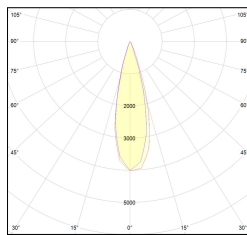

MACROLUX

Article code	Article	Colour	Beam angle (°)	Light Temperature (°K)	Watt (W)
1912.1240.00.2	SLIM TRACK/48V-2 5.5W 150mA 26°	Black (2)	26	3000	5.5
1912.1240.00.2700.2	*SLIM TRACK	Black (2)	26	2700	5.5
1912.1240.00.4000.2	*SLIM TRACK	Black (2)	26	4000	5.5
1912.1240.03.2	SLIM TRACK/48V-2 5.5W 150mA 26° DALI	Black (2)	26	3000	5.5
1912.1240.03.2700.2	*SLIM TRACK	Black (2)	26	2700	5.5
1912.1240.03.4000.2	*SLIM TRACK	Black (2)	26	4000	5.5

Article code	Article	Colour	Beam angle (°)	Light Temperature (°K)	Watt (W)
1912.1240.00.2700.4	*SLIM TRACK	White (4)	26	2700	5.5
1912.1240.00.4	SLIM TRACK/48V-4 5.5W 150mA 26°	White (4)	26	3000	5.5
1912.1240.00.4000.4	*SLIM TRACK	White (4)	26	4000	5.5
1912.1240.03.2700.4	SLIM TRACK/48V-4 5.5W 150mA 26° 2700°K DALI	White (4)	26	2700	5.5
1912.1240.03.4	*SLIM TRACK	White (4)	26	3000	5.5
1912.1240.03.4000.4	*SLIM TRACK	White (4)	26	4000	5.5

Article code	Article	Colour	Beam angle (°)	Light Temperature (°K)	Watt (W)
1912.1240.00.2700.96	*SLIM TRACK	Bronze (96)	26	2700	5.5
1912.1240.00.4000.96	*SLIM TRACK	Bronze (96)	26	4000	5.5
1912.1240.00.96	SLIM TRACK/48V-96 5.5W 150mA 26°	Bronze (96)	26	3000	5.5
1912.1240.03.2700.96	*SLIM TRACK	Bronze (96)	26	2700	5.5
1912.1240.03.4000.96	*SLIM TRACK	Bronze (96)	26	4000	5.5
1912.1240.03.96	SLIM TRACK/48V-96 5.5W 150mA 26° DALI	Bronze (96)	26	3000	5.5