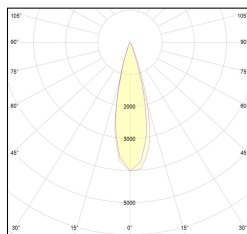

MACROLUX

Article code	Article	Colour	Beam angle (°)	Light Temperature (°K)	Watt (W)
1912.1240.00.2	SLIM TRACK/48V-2 5.5W 150mA 26°	Black (2)	26	3000	5.5
1912.1240.00.2700.2	*SLIM TRACK	Black (2)	26	2700	5.5
1912.1240.00.4000.2	*SLIM TRACK	Black (2)	26	4000	5.5
1912.1240.03.2	SLIM TRACK/48V-2 5.5W 150mA 26° DALI	Black (2)	26	3000	5.5
1912.1240.03.2700.2	*SLIM TRACK	Black (2)	26	2700	5.5
1912.1240.03.4000.2	*SLIM TRACK	Black (2)	26	4000	5.5

Article code	Article	Colour	Beam angle (°)	Light Temperature (°K)	Watt (W)
1912.1240.00.2700.4	*SLIM TRACK	White (4)	26	2700	5.5
1912.1240.00.4	SLIM TRACK/48V-4 5.5W 150mA 26°	White (4)	26	3000	5.5
1912.1240.00.4000.4	*SLIM TRACK	White (4)	26	4000	5.5
1912.1240.03.2700.4	SLIM TRACK/48V-4 5.5W 150mA 26° 2700°K DALI	White (4)	26	2700	5.5
1912.1240.03.4	*SLIM TRACK	White (4)	26	3000	5.5
1912.1240.03.4000.4	*SLIM TRACK	White (4)	26	4000	5.5

Article code	Article	Colour	Beam angle (°)	Light Temperature (°K)	Watt (W)
1912.1240.00.2700.96	*SLIM TRACK	Bronze (96)	26	2700	5.5
1912.1240.00.4000.96	*SLIM TRACK	Bronze (96)	26	4000	5.5
1912.1240.00.96	SLIM TRACK/48V-96 5.5W 150mA 26°	Bronze (96)	26	3000	5.5
1912.1240.03.2700.96	*SLIM TRACK	Bronze (96)	26	2700	5.5
1912.1240.03.4000.96	*SLIM TRACK	Bronze (96)	26	4000	5.5
1912.1240.03.96	SLIM TRACK/48V-96 5.5W 150mA 26° DALI	Bronze (96)	26	3000	5.5