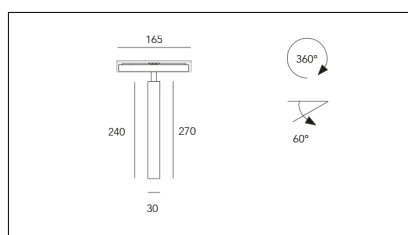

MACROLUX

Article code	Article	Colour	Beam angle (°)	Light Temperature (°K)	Watt (W)
1912.1240.00.2	SLIM TRACK/48V-2 5.5W 150mA 26°	Black (2)	26	3000	5.5
1912.1240.00.2700.2	*SLIM TRACK	Black (2)	26	2700	5.5
1912.1240.00.4000.2	*SLIM TRACK	Black (2)	26	4000	5.5
1912.1240.03.2	SLIM TRACK/48V-2 5.5W 150mA 26° DALI	Black (2)	26	3000	5.5
1912.1240.03.2700.2	*SLIM TRACK	Black (2)	26	2700	5.5
1912.1240.03.4000.2	*SLIM TRACK	Black (2)	26	4000	5.5

Article code	Article	Colour	Beam angle (°)	Light Temperature (°K)	Watt (W)
1912.1240.00.2700.4	*SLIM TRACK	White (4)	26	2700	5.5
1912.1240.00.4	SLIM TRACK/48V-4 5.5W 150mA 26°	White (4)	26	3000	5.5
1912.1240.00.4000.4	*SLIM TRACK	White (4)	26	4000	5.5
1912.1240.03.2700.4	SLIM TRACK/48V-4 5.5W 150mA 26° 2700°K DALI	White (4)	26	2700	5.5
1912.1240.03.4	*SLIM TRACK	White (4)	26	3000	5.5
1912.1240.03.4000.4	*SLIM TRACK	White (4)	26	4000	5.5

Article code	Article	Colour	Beam angle (°)	Light Temperature (°K)	Watt (W)
1912.1240.00.2700.96	*SLIM TRACK	Bronze (96)	26	2700	5.5
1912.1240.00.4000.96	*SLIM TRACK	Bronze (96)	26	4000	5.5
1912.1240.00.96	SLIM TRACK/48V-96 5.5W 150mA 26°	Bronze (96)	26	3000	5.5
1912.1240.03.2700.96	*SLIM TRACK	Bronze (96)	26	2700	5.5
1912.1240.03.4000.96	*SLIM TRACK	Bronze (96)	26	4000	5.5
1912.1240.03.96	SLIM TRACK/48V-96 5.5W 150mA 26° DALI	Bronze (96)	26	3000	5.5