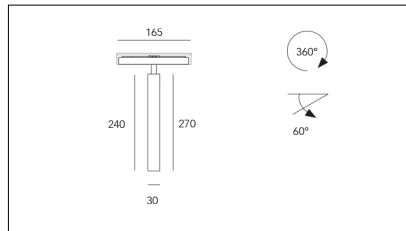

MACROLUX

Article code	Article	Colour	Beam angle (°)	Light Temperature (°K)	Watt (W)
1912.1240.00.2	SLIM TRACK/48V-2 5.5W 150mA 26°	Black (2)	26	3000	5.5
1912.1240.00.2700.2	*SLIM TRACK	Black (2)	26	2700	5.5
1912.1240.00.4000.2	*SLIM TRACK	Black (2)	26	4000	5.5
1912.1240.03.2	SLIM TRACK/48V-2 5.5W 150mA 26° DALI	Black (2)	26	3000	5.5
1912.1240.03.2700.2	*SLIM TRACK	Black (2)	26	2700	5.5
1912.1240.03.4000.2	*SLIM TRACK	Black (2)	26	4000	5.5

Article code	Article	Colour	Beam angle (°)	Light Temperature (°K)	Watt (W)
1912.1240.00.2700.4	*SLIM TRACK	White (4)	26	2700	5.5
1912.1240.00.4	SLIM TRACK/48V-4 5.5W 150mA 26°	White (4)	26	3000	5.5
1912.1240.00.4000.4	*SLIM TRACK	White (4)	26	4000	5.5
1912.1240.03.2700.4	SLIM TRACK/48V-4 5.5W 150mA 26° 2700°K DALI	White (4)	26	2700	5.5
1912.1240.03.4	*SLIM TRACK	White (4)	26	3000	5.5
1912.1240.03.4000.4	*SLIM TRACK	White (4)	26	4000	5.5

Article code	Article	Colour	Beam angle (°)	Light Temperature (°K)	Watt (W)
1912.1240.00.2700.96	*SLIM TRACK	Bronze (96)	26	2700	5.5
1912.1240.00.4000.96	*SLIM TRACK	Bronze (96)	26	4000	5.5
1912.1240.00.96	SLIM TRACK/48V-96 5.5W 150mA 26°	Bronze (96)	26	3000	5.5
1912.1240.03.2700.96	*SLIM TRACK	Bronze (96)	26	2700	5.5
1912.1240.03.4000.96	*SLIM TRACK	Bronze (96)	26	4000	5.5
1912.1240.03.96	SLIM TRACK/48V-96 5.5W 150mA 26° DALI	Bronze (96)	26	3000	5.5