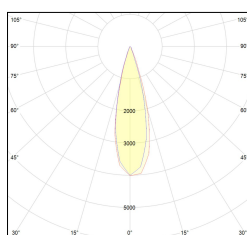

MACROLUX

Article code	Article	Colour	Beam angle (°)	Light Temperature (°K)	Watt (W)
1912.1240.00.2	SLIM TRACK/48V-2 5.5W 150mA 26°	Black (2)	26	3000	5.5
1912.1240.00.2700.2	*SLIM TRACK	Black (2)	26	2700	5.5
1912.1240.00.4000.2	*SLIM TRACK	Black (2)	26	4000	5.5
1912.1240.03.2	SLIM TRACK/48V-2 5.5W 150mA 26° DALI	Black (2)	26	3000	5.5
1912.1240.03.2700.2	*SLIM TRACK	Black (2)	26	2700	5.5
1912.1240.03.4000.2	*SLIM TRACK	Black (2)	26	4000	5.5

Article code	Article	Colour	Beam angle (°)	Light Temperature (°K)	Watt (W)
1912.1240.00.2700.4	*SLIM TRACK	White (4)	26	2700	5.5
1912.1240.00.4	SLIM TRACK/48V-4 5.5W 150mA 26°	White (4)	26	3000	5.5
1912.1240.00.4000.4	*SLIM TRACK	White (4)	26	4000	5.5
1912.1240.03.2700.4	SLIM TRACK/48V-4 5.5W 150mA 26° 2700°K DALI	White (4)	26	2700	5.5
1912.1240.03.4	*SLIM TRACK	White (4)	26	3000	5.5
1912.1240.03.4000.4	*SLIM TRACK	White (4)	26	4000	5.5

Article code	Article	Colour	Beam angle (°)	Light Temperature (°K)	Watt (W)
1912.1240.00.2700.96	*SLIM TRACK	Bronze (96)	26	2700	5.5
1912.1240.00.4000.96	*SLIM TRACK	Bronze (96)	26	4000	5.5
1912.1240.00.96	SLIM TRACK/48V-96 5.5W 150mA 26°	Bronze (96)	26	3000	5.5
1912.1240.03.2700.96	*SLIM TRACK	Bronze (96)	26	2700	5.5
1912.1240.03.4000.96	*SLIM TRACK	Bronze (96)	26	4000	5.5
1912.1240.03.96	SLIM TRACK/48V-96 5.5W 150mA 26° DALI	Bronze (96)	26	3000	5.5