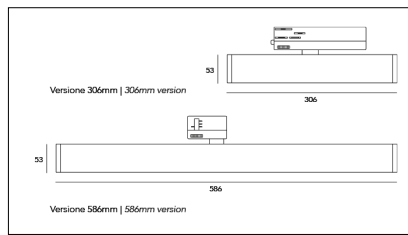

# MACROLUX

Article code	Article	Colour	Light Temperature (°K)	Length (mm)	Type Lens	Watt (W)
2214.306.01.07.4000.92	worklife track 230V/306/60/4000-92#	Black (92)	4000	306	Medium 60° UGR	12
2214.306.01.07.92	WL/TRACK/306/M60°/3000°K-92	Black (92)	3000	306	Medium 60° UGR	12
2214.306.08.07.4000.92	worklife track 230V/306/60/4000-92#	Black (92)	4000	306	Medium 60° UGR	12
2214.306.08.07.92	WL/TRACK/306/M60°/3000°K-92 DALI	Black (92)	3000	306	Medium 60° UGR	12
2214.586.01.07.4000.92	worklife track 230V/586/60/4000-92#	Black (92)	4000	586	Medium 60° UGR	23
2214.586.01.07.92	WL/TRACK/586/M60°/3000°K-92	Black (92)	3000	586	Medium 60° UGR	23
2214.586.08.07.4000.92	worklife track 230V/586/60/4000-92#	Black (92)	4000	586	Medium 60° UGR	23
2214.586.08.07.92	*WL/TRACK/586/M60°/3000°K-92 DALI	Black (92)	3000	586	Medium 60° UGR	23

Article code	Article	Colour	Light Temperature (°K)	Length (mm)	Type Lens	Watt (W)
2214.306.01.07.4000.94	WL/TRACK/306/M60°/4000°K-94	White (94)	4000	306	Medium 60° UGR	12
2214.306.01.07.94	WL/TRACK/306/M60°/3000°K-94	White (94)	3000	306	Medium 60° UGR	12
2214.306.08.07.4000.94	worklife track 230V/306/60/4000-94#	White (94)	4000	306	Medium 60° UGR	12
2214.306.08.07.94	*WL/TRACK/306/M60°/3000°K-94 DALI	White (94)	3000	306	Medium 60° UGR	12
2214.586.01.07.4000.94	worklife track 230V/586/60/4000-94#	White (94)	4000	586	Medium 60° UGR	23
2214.586.01.07.94	WL/TRACK/586/M60°/3000°K-94	White (94)	3000	586	Medium 60° UGR	23
2214.586.08.07.4000.94	worklife track 230V/586/60/4000-94#	White (94)	4000	586	Medium 60° UGR	23
2214.586.08.07.94	*WL/TRACK/586/M60°/3000°K-94 DALI	White (94)	3000	586	Medium 60° UGR	23