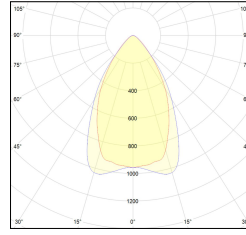

# MACROLUX

Article code	Article	Colour	Light Temperature (°K)	Length (mm)	Type Lens	Watt (W)
2214.306.01.07.4000.92	worklife track 230V/306/60/4000-92#	Black (92)	4000	306	Medium 60° UGR	12
2214.306.01.07.92	WL/TRACK/306/M60°/3000°K-92	Black (92)	3000	306	Medium 60° UGR	12
2214.306.08.07.4000.92	worklife track 230V/306/60/4000-92#	Black (92)	4000	306	Medium 60° UGR	12
2214.306.08.07.92	WL/TRACK/306/M60°/3000°K-92 DALI	Black (92)	3000	306	Medium 60° UGR	12
2214.586.01.07.4000.92	worklife track 230V/586/60/4000-92#	Black (92)	4000	586	Medium 60° UGR	23
2214.586.01.07.92	WL/TRACK/586/M60°/3000°K-92	Black (92)	3000	586	Medium 60° UGR	23
2214.586.08.07.4000.92	worklife track 230V/586/60/4000-92#	Black (92)	4000	586	Medium 60° UGR	23
2214.586.08.07.92	WL/TRACK/586/M60°/3000°K-92 DALI	Black (92)	3000	586	Medium 60° UGR	23

Article code	Article	Colour	Light Temperature (°K)	Length (mm)	Type Lens	Watt (W)
2214.306.01.07.4000.94	WL/TRACK/306/M60°/4000°K-94	White (94)	4000	306	Medium 60° UGR	12
2214.306.01.07.94	WL/TRACK/306/M60°/3000°K-94	White (94)	3000	306	Medium 60° UGR	12
2214.306.08.07.4000.94	worklife track 230V/306/60/4000-94#	White (94)	4000	306	Medium 60° UGR	12
2214.306.08.07.94	*WL/TRACK/306/M60°/3000°K-94 DALI	White (94)	3000	306	Medium 60° UGR	12
2214.586.01.07.4000.94	worklife track 230V/586/60/4000-94#	White (94)	4000	586	Medium 60° UGR	23
2214.586.01.07.94	WL/TRACK/586/M60°/3000°K-94	White (94)	3000	586	Medium 60° UGR	23
2214.586.08.07.4000.94	worklife track 230V/586/60/4000-94#	White (94)	4000	586	Medium 60° UGR	23
2214.586.08.07.94	*WL/TRACK/586/M60°/3000°K-94 DALI	White (94)	3000	586	Medium 60° UGR	23