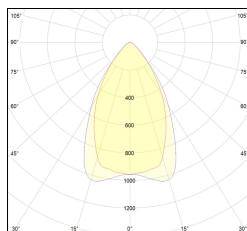

# MACROLUX

Article code	Article	Colour	Light Temperature (°K)	Length (mm)	Type Lens	Watt (W)
2214.306.01.07.4000.92	worklife track 230V/306/60/4000-92#	Black (92)	4000	306	Medium 60° UGR	12
2214.306.01.07.92	WL/TRACK/306/M60°/3000°K-92	Black (92)	3000	306	Medium 60° UGR	12
2214.306.08.07.4000.92	worklife track 230V/306/60/4000-92#	Black (92)	4000	306	Medium 60° UGR	12
2214.306.08.07.92	WL/TRACK/306/M60°/3000°K-92 DALI	Black (92)	3000	306	Medium 60° UGR	12
2214.586.01.07.4000.92	worklife track 230V/586/60/4000-92#	Black (92)	4000	586	Medium 60° UGR	23
2214.586.01.07.92	WL/TRACK/586/M60°/3000°K-92	Black (92)	3000	586	Medium 60° UGR	23
2214.586.08.07.4000.92	worklife track 230V/586/60/4000-92#	Black (92)	4000	586	Medium 60° UGR	23
2214.586.08.07.92	*WL/TRACK/586/M60°/3000°K-92 DALI	Black (92)	3000	586	Medium 60° UGR	23

Article code	Article	Colour	Light Temperature (°K)	Length (mm)	Type Lens	Watt (W)
2214.306.01.07.4000.94	WL/TRACK/306/M60°/4000°K-94	White (94)	4000	306	Medium 60° UGR	12
2214.306.01.07.94	WL/TRACK/306/M60°/3000°K-94	White (94)	3000	306	Medium 60° UGR	12
2214.306.08.07.4000.94	worklife track 230V/306/60/4000-94#	White (94)	4000	306	Medium 60° UGR	12
2214.306.08.07.94	*WL/TRACK/306/M60°/3000°K-94 DALI	White (94)	3000	306	Medium 60° UGR	12
2214.586.01.07.4000.94	worklife track 230V/586/60/4000-94#	White (94)	4000	586	Medium 60° UGR	23
2214.586.01.07.94	WL/TRACK/586/M60°/3000°K-94	White (94)	3000	586	Medium 60° UGR	23
2214.586.08.07.4000.94	worklife track 230V/586/60/4000-94#	White (94)	4000	586	Medium 60° UGR	23
2214.586.08.07.94	*WL/TRACK/586/M60°/3000°K-94 DALI	White (94)	3000	586	Medium 60° UGR	23