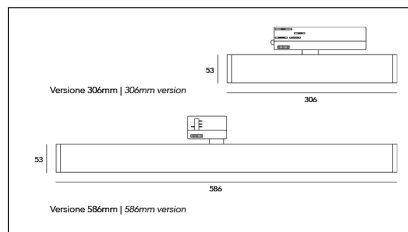

MACROLUX

Article code	Article	Colour	Light Temperature (°K)	Length (mm)	Type Lens	Watt (W)
2214.306.01.07.4000.92	worklife track 230V/306/60/4000-92#	Black (92)	4000	306	Medium 60° UGR	12
2214.306.01.07.92	WL/TRACK/306/M60°/3000°K-92	Black (92)	3000	306	Medium 60° UGR	12
2214.306.08.07.4000.92	worklife track 230V/306/60/4000-92#	Black (92)	4000	306	Medium 60° UGR	12
2214.306.08.07.92	WL/TRACK/306/M60°/3000°K-92 DALI	Black (92)	3000	306	Medium 60° UGR	12
2214.586.01.07.4000.92	worklife track 230V/586/60/4000-92#	Black (92)	4000	586	Medium 60° UGR	23
2214.586.01.07.92	WL/TRACK/586/M60°/3000°K-92	Black (92)	3000	586	Medium 60° UGR	23
2214.586.08.07.4000.92	worklife track 230V/586/60/4000-92#	Black (92)	4000	586	Medium 60° UGR	23
2214.586.08.07.92	WL/TRACK/586/M60°/3000°K-92 DALI	Black (92)	3000	586	Medium 60° UGR	23

Article code	Article	Colour	Light Temperature (°K)	Length (mm)	Type Lens	Watt (W)
2214.306.01.07.4000.94	WL/TRACK/306/M60°/4000°K-94	White (94)	4000	306	Medium 60° UGR	12
2214.306.01.07.94	WL/TRACK/306/M60°/3000°K-94	White (94)	3000	306	Medium 60° UGR	12
2214.306.08.07.4000.94	worklife track 230V/306/60/4000-94#	White (94)	4000	306	Medium 60° UGR	12
2214.306.08.07.94	*WL/TRACK/306/M60°/3000°K-94 DALI	White (94)	3000	306	Medium 60° UGR	12
2214.586.01.07.4000.94	worklife track 230V/586/60/4000-94#	White (94)	4000	586	Medium 60° UGR	23
2214.586.01.07.94	WL/TRACK/586/M60°/3000°K-94	White (94)	3000	586	Medium 60° UGR	23
2214.586.08.07.4000.94	worklife track 230V/586/60/4000-94#	White (94)	4000	586	Medium 60° UGR	23
2214.586.08.07.94	*WL/TRACK/586/M60°/3000°K-94 DALI	White (94)	3000	586	Medium 60° UGR	23