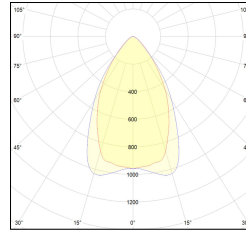

# MACROLUX

Article code	Article	Colour	Light Temperature (°K)	Length (mm)	Type Lens	Watt (W)
2214.306.01.07.4000.92	worklife track 230V/306/60/4000-92#	Black (92)	4000	306	Medium 60° UGR	12
2214.306.01.07.92	WL/TRACK/306/M60°/3000°K-92	Black (92)	3000	306	Medium 60° UGR	12
2214.306.08.07.4000.92	worklife track 230V/306/60/4000-92#	Black (92)	4000	306	Medium 60° UGR	12
2214.306.08.07.92	WL/TRACK/306/M60°/3000°K-92 DALI	Black (92)	3000	306	Medium 60° UGR	12
2214.586.01.07.4000.92	worklife track 230V/586/60/4000-92#	Black (92)	4000	586	Medium 60° UGR	23
2214.586.01.07.92	WL/TRACK/586/M60°/3000°K-92	Black (92)	3000	586	Medium 60° UGR	23
2214.586.08.07.4000.92	worklife track 230V/586/60/4000-92#	Black (92)	4000	586	Medium 60° UGR	23
2214.586.08.07.92	WL/TRACK/586/M60°/3000°K-92 DALI	Black (92)	3000	586	Medium 60° UGR	23

Article code	Article	Colour	Light Temperature (°K)	Length (mm)	Type Lens	Watt (W)
2214.306.01.07.4000.94	WL/TRACK/306/M60°/4000°K-94	White (94)	4000	306	Medium 60° UGR	12
2214.306.01.07.94	WL/TRACK/306/M60°/3000°K-94	White (94)	3000	306	Medium 60° UGR	12
2214.306.08.07.4000.94	worklife track 230V/306/60/4000-94#	White (94)	4000	306	Medium 60° UGR	12
2214.306.08.07.94	*WL/TRACK/306/M60°/3000°K-94 DALI	White (94)	3000	306	Medium 60° UGR	12
2214.586.01.07.4000.94	worklife track 230V/586/60/4000-94#	White (94)	4000	586	Medium 60° UGR	23
2214.586.01.07.94	WL/TRACK/586/M60°/3000°K-94	White (94)	3000	586	Medium 60° UGR	23
2214.586.08.07.4000.94	worklife track 230V/586/60/4000-94#	White (94)	4000	586	Medium 60° UGR	23
2214.586.08.07.94	*WL/TRACK/586/M60°/3000°K-94 DALI	White (94)	3000	586	Medium 60° UGR	23