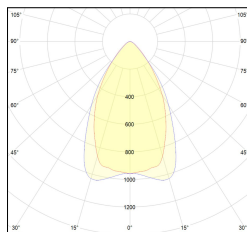

MACROLUX

Article code	Article	Colour	Light Temperature (°K)	Length (mm)	Type Lens	Watt (W)
2214.306.01.07.4000.92	worklife track 230V/306/60/4000-92#	Black (92)	4000	306	Medium 60° UGR	12
2214.306.01.07.92	WL/TRACK/306/M60°/3000°K-92	Black (92)	3000	306	Medium 60° UGR	12
2214.306.08.07.4000.92	worklife track 230V/306/60/4000-92#	Black (92)	4000	306	Medium 60° UGR	12
2214.306.08.07.92	WL/TRACK/306/M60°/3000°K-92 DALI	Black (92)	3000	306	Medium 60° UGR	12
2214.586.01.07.4000.92	worklife track 230V/586/60/4000-92#	Black (92)	4000	586	Medium 60° UGR	23
2214.586.01.07.92	WL/TRACK/586/M60°/3000°K-92	Black (92)	3000	586	Medium 60° UGR	23
2214.586.08.07.4000.92	worklife track 230V/586/60/4000-92#	Black (92)	4000	586	Medium 60° UGR	23
2214.586.08.07.92	WL/TRACK/586/M60°/3000°K-92 DALI	Black (92)	3000	586	Medium 60° UGR	23

Article code	Article	Colour	Light Temperature (°K)	Length (mm)	Type Lens	Watt (W)
2214.306.01.07.4000.94	WL/TRACK/306/M60°/4000°K-94	White (94)	4000	306	Medium 60° UGR	12
2214.306.01.07.94	WL/TRACK/306/M60°/3000°K-94	White (94)	3000	306	Medium 60° UGR	12
2214.306.08.07.4000.94	worklife track 230V/306/60/4000-94#	White (94)	4000	306	Medium 60° UGR	12
2214.306.08.07.94	*WL/TRACK/306/M60°/3000°K-94 DALI	White (94)	3000	306	Medium 60° UGR	12
2214.586.01.07.4000.94	worklife track 230V/586/60/4000-94#	White (94)	4000	586	Medium 60° UGR	23
2214.586.01.07.94	WL/TRACK/586/M60°/3000°K-94	White (94)	3000	586	Medium 60° UGR	23
2214.586.08.07.4000.94	worklife track 230V/586/60/4000-94#	White (94)	4000	586	Medium 60° UGR	23
2214.586.08.07.94	*WL/TRACK/586/M60°/3000°K-94 DALI	White (94)	3000	586	Medium 60° UGR	23