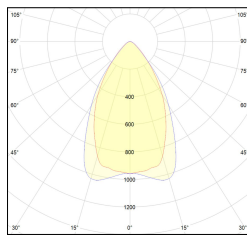

# MACROLUX

Article code	Article	Colour	Light Temperature (°K)	Length (mm)	Type Lens	Watt (W)
2214.306.01.07.4000.92	worklife track 230V/306/60/4000-92#	Black (92)	4000	306	Medium 60° UGR	12
2214.306.01.07.92	WL/TRACK/306/M60°/3000°K-92	Black (92)	3000	306	Medium 60° UGR	12
2214.306.08.07.4000.92	worklife track 230V/306/60/4000-92#	Black (92)	4000	306	Medium 60° UGR	12
2214.306.08.07.92	WL/TRACK/306/M60°/3000°K-92 DALI	Black (92)	3000	306	Medium 60° UGR	12
2214.586.01.07.4000.92	worklife track 230V/586/60/4000-92#	Black (92)	4000	586	Medium 60° UGR	23
2214.586.01.07.92	WL/TRACK/586/M60°/3000°K-92	Black (92)	3000	586	Medium 60° UGR	23
2214.586.08.07.4000.92	worklife track 230V/586/60/4000-92#	Black (92)	4000	586	Medium 60° UGR	23
2214.586.08.07.92	*WL/TRACK/586/M60°/3000°K-92 DALI	Black (92)	3000	586	Medium 60° UGR	23

Article code	Article	Colour	Light Temperature (°K)	Length (mm)	Type Lens	Watt (W)
2214.306.01.07.4000.94	WL/TRACK/306/M60°/4000°K-94	White (94)	4000	306	Medium 60° UGR	12
2214.306.01.07.94	WL/TRACK/306/M60°/3000°K-94	White (94)	3000	306	Medium 60° UGR	12
2214.306.08.07.4000.94	worklife track 230V/306/60/4000-94#	White (94)	4000	306	Medium 60° UGR	12
2214.306.08.07.94	*WL/TRACK/306/M60°/3000°K-94 DALI	White (94)	3000	306	Medium 60° UGR	12
2214.586.01.07.4000.94	worklife track 230V/586/60/4000-94#	White (94)	4000	586	Medium 60° UGR	23
2214.586.01.07.94	WL/TRACK/586/M60°/3000°K-94	White (94)	3000	586	Medium 60° UGR	23
2214.586.08.07.4000.94	worklife track 230V/586/60/4000-94#	White (94)	4000	586	Medium 60° UGR	23
2214.586.08.07.94	*WL/TRACK/586/M60°/3000°K-94 DALI	White (94)	3000	586	Medium 60° UGR	23