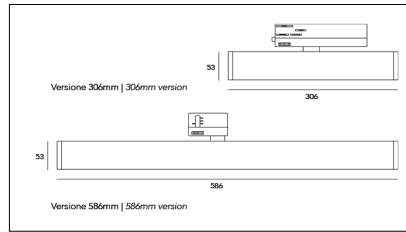

# MACROLUX

Article code	Article	Colour	Light Temperature (°K)	Length (mm)	Type Lens	Watt (W)
2214.306.01.07.4000.92	worklife track 230V/306/60/4000-92#	Black (92)	4000	306	Medium 60° UGR	12
2214.306.01.07.92	WL/TRACK/306/M60°/3000°K-92	Black (92)	3000	306	Medium 60° UGR	12
2214.306.08.07.4000.92	worklife track 230V/306/60/4000-92#	Black (92)	4000	306	Medium 60° UGR	12
2214.306.08.07.92	WL/TRACK/306/M60°/3000°K-92 DALI	Black (92)	3000	306	Medium 60° UGR	12
2214.586.01.07.4000.92	worklife track 230V/586/60/4000-92#	Black (92)	4000	586	Medium 60° UGR	23
2214.586.01.07.92	WL/TRACK/586/M60°/3000°K-92	Black (92)	3000	586	Medium 60° UGR	23
2214.586.08.07.4000.92	worklife track 230V/586/60/4000-92#	Black (92)	4000	586	Medium 60° UGR	23
2214.586.08.07.92	WL/TRACK/586/M60°/3000°K-92 DALI	Black (92)	3000	586	Medium 60° UGR	23

Article code	Article	Colour	Light Temperature (°K)	Length (mm)	Type Lens	Watt (W)
2214.306.01.07.4000.94	WL/TRACK/306/M60°/4000°K-94	White (94)	4000	306	Medium 60° UGR	12
2214.306.01.07.94	WL/TRACK/306/M60°/3000°K-94	White (94)	3000	306	Medium 60° UGR	12
2214.306.08.07.4000.94	worklife track 230V/306/60/4000-94#	White (94)	4000	306	Medium 60° UGR	12
2214.306.08.07.94	*WL/TRACK/306/M60°/3000°K-94 DALI	White (94)	3000	306	Medium 60° UGR	12
2214.586.01.07.4000.94	worklife track 230V/586/60/4000-94#	White (94)	4000	586	Medium 60° UGR	23
2214.586.01.07.94	WL/TRACK/586/M60°/3000°K-94	White (94)	3000	586	Medium 60° UGR	23
2214.586.08.07.4000.94	worklife track 230V/586/60/4000-94#	White (94)	4000	586	Medium 60° UGR	23
2214.586.08.07.94	*WL/TRACK/586/M60°/3000°K-94 DALI	White (94)	3000	586	Medium 60° UGR	23