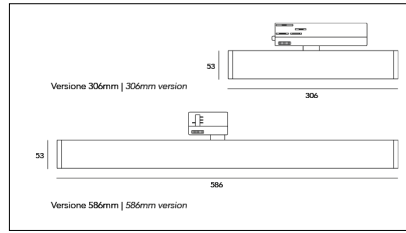

# MACROLUX

Article code	Article	Colour	Light Temperature (°K)	Length (mm)	Type Lens	Watt (W)
2214.306.01.07.4000.92	worklife track 230V/306/60/4000-92#	Black (92)	4000	306	Medium 60° UGR	12
2214.306.01.07.92	WL/TRACK/306/M60°/3000°K-92	Black (92)	3000	306	Medium 60° UGR	12
2214.306.08.07.4000.92	worklife track 230V/306/60/4000-92#	Black (92)	4000	306	Medium 60° UGR	12
2214.306.08.07.92	WL/TRACK/306/M60°/3000°K-92 DALI	Black (92)	3000	306	Medium 60° UGR	12
2214.586.01.07.4000.92	worklife track 230V/586/60/4000-92#	Black (92)	4000	586	Medium 60° UGR	23
2214.586.01.07.92	WL/TRACK/586/M60°/3000°K-92	Black (92)	3000	586	Medium 60° UGR	23
2214.586.08.07.4000.92	worklife track 230V/586/60/4000-92#	Black (92)	4000	586	Medium 60° UGR	23
2214.586.08.07.92	WL/TRACK/586/M60°/3000°K-92 DALI	Black (92)	3000	586	Medium 60° UGR	23

Article code	Article	Colour	Light Temperature (°K)	Length (mm)	Type Lens	Watt (W)
2214.306.01.07.4000.94	WL/TRACK/306/M60°/4000°K-94	White (94)	4000	306	Medium 60° UGR	12
2214.306.01.07.94	WL/TRACK/306/M60°/3000°K-94	White (94)	3000	306	Medium 60° UGR	12
2214.306.08.07.4000.94	worklife track 230V/306/60/4000-94#	White (94)	4000	306	Medium 60° UGR	12
2214.306.08.07.94	*WL/TRACK/306/M60°/3000°K-94 DALI	White (94)	3000	306	Medium 60° UGR	12
2214.586.01.07.4000.94	worklife track 230V/586/60/4000-94#	White (94)	4000	586	Medium 60° UGR	23
2214.586.01.07.94	WL/TRACK/586/M60°/3000°K-94	White (94)	3000	586	Medium 60° UGR	23
2214.586.08.07.4000.94	worklife track 230V/586/60/4000-94#	White (94)	4000	586	Medium 60° UGR	23
2214.586.08.07.94	*WL/TRACK/586/M60°/3000°K-94 DALI	White (94)	3000	586	Medium 60° UGR	23