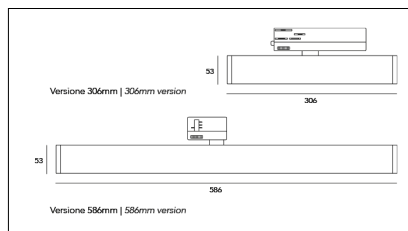

# MACROLUX

Article code	Article	Colour	Light Temperature (°K)	Length (mm)	Type Lens	Watt (W)
2214.306.01.07.4000.92	worklife track 230V/306/60/4000-92#	Black (92)	4000	306	Medium 60° UGR	12
2214.306.01.07.92	WL/TRACK/306/M60°/3000°K-92	Black (92)	3000	306	Medium 60° UGR	12
2214.306.08.07.4000.92	worklife track 230V/306/60/4000-92#	Black (92)	4000	306	Medium 60° UGR	12
2214.306.08.07.92	WL/TRACK/306/M60°/3000°K-92 DALI	Black (92)	3000	306	Medium 60° UGR	12
2214.586.01.07.4000.92	worklife track 230V/586/60/4000-92#	Black (92)	4000	586	Medium 60° UGR	23
2214.586.01.07.92	WL/TRACK/586/M60°/3000°K-92	Black (92)	3000	586	Medium 60° UGR	23
2214.586.08.07.4000.92	worklife track 230V/586/60/4000-92#	Black (92)	4000	586	Medium 60° UGR	23
2214.586.08.07.92	*WL/TRACK/586/M60°/3000°K-92 DALI	Black (92)	3000	586	Medium 60° UGR	23

Article code	Article	Colour	Light Temperature (°K)	Length (mm)	Type Lens	Watt (W)
2214.306.01.07.4000.94	WL/TRACK/306/M60°/4000°K-94	White (94)	4000	306	Medium 60° UGR	12
2214.306.01.07.94	WL/TRACK/306/M60°/3000°K-94	White (94)	3000	306	Medium 60° UGR	12
2214.306.08.07.4000.94	worklife track 230V/306/60/4000-94#	White (94)	4000	306	Medium 60° UGR	12
2214.306.08.07.94	*WL/TRACK/306/M60°/3000°K-94 DALI	White (94)	3000	306	Medium 60° UGR	12
2214.586.01.07.4000.94	worklife track 230V/586/60/4000-94#	White (94)	4000	586	Medium 60° UGR	23
2214.586.01.07.94	WL/TRACK/586/M60°/3000°K-94	White (94)	3000	586	Medium 60° UGR	23
2214.586.08.07.4000.94	worklife track 230V/586/60/4000-94#	White (94)	4000	586	Medium 60° UGR	23
2214.586.08.07.94	*WL/TRACK/586/M60°/3000°K-94 DALI	White (94)	3000	586	Medium 60° UGR	23