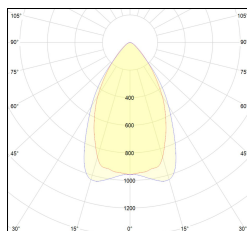

MACROLUX

Article code	Article	Colour	Light Temperature (°K)	Length (mm)	Type Lens	Watt (W)
2214.306.01.07.4000.92	worklife track 230V/306/60/4000-92#	Black (92)	4000	306	Medium 60° UGR	12
2214.306.01.07.92	WL/TRACK/306/M60°/3000°K-92	Black (92)	3000	306	Medium 60° UGR	12
2214.306.08.07.4000.92	worklife track 230V/306/60/4000-92#	Black (92)	4000	306	Medium 60° UGR	12
2214.306.08.07.92	WL/TRACK/306/M60°/3000°K-92 DALI	Black (92)	3000	306	Medium 60° UGR	12
2214.586.01.07.4000.92	worklife track 230V/586/60/4000-92#	Black (92)	4000	586	Medium 60° UGR	23
2214.586.01.07.92	WL/TRACK/586/M60°/3000°K-92	Black (92)	3000	586	Medium 60° UGR	23
2214.586.08.07.4000.92	worklife track 230V/586/60/4000-92#	Black (92)	4000	586	Medium 60° UGR	23
2214.586.08.07.92	WL/TRACK/586/M60°/3000°K-92 DALI	Black (92)	3000	586	Medium 60° UGR	23

Article code	Article	Colour	Light Temperature (°K)	Length (mm)	Type Lens	Watt (W)
2214.306.01.07.4000.94	WL/TRACK/306/M60°/4000°K-94	White (94)	4000	306	Medium 60° UGR	12
2214.306.01.07.94	WL/TRACK/306/M60°/3000°K-94	White (94)	3000	306	Medium 60° UGR	12
2214.306.08.07.4000.94	worklife track 230V/306/60/4000-94#	White (94)	4000	306	Medium 60° UGR	12
2214.306.08.07.94	*WL/TRACK/306/M60°/3000°K-94 DALI	White (94)	3000	306	Medium 60° UGR	12
2214.586.01.07.4000.94	worklife track 230V/586/60/4000-94#	White (94)	4000	586	Medium 60° UGR	23
2214.586.01.07.94	WL/TRACK/586/M60°/3000°K-94	White (94)	3000	586	Medium 60° UGR	23
2214.586.08.07.4000.94	worklife track 230V/586/60/4000-94#	White (94)	4000	586	Medium 60° UGR	23
2214.586.08.07.94	*WL/TRACK/586/M60°/3000°K-94 DALI	White (94)	3000	586	Medium 60° UGR	23