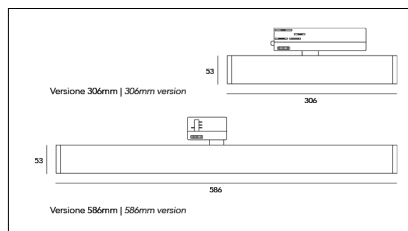

MACROLUX

Article code	Article	Colour	Light Temperature (°K)	Length (mm)	Type Lens	Watt (W)
2214.306.01.07.4000.92	worklife track 230V/306/60/4000-92#	Black (92)	4000	306	Medium 60° UGR	12
2214.306.01.07.92	WL/TRACK/306/M60°/3000°K-92	Black (92)	3000	306	Medium 60° UGR	12
2214.306.08.07.4000.92	worklife track 230V/306/60/4000-92#	Black (92)	4000	306	Medium 60° UGR	12
2214.306.08.07.92	WL/TRACK/306/M60°/3000°K-92 DALI	Black (92)	3000	306	Medium 60° UGR	12
2214.586.01.07.4000.92	worklife track 230V/586/60/4000-92#	Black (92)	4000	586	Medium 60° UGR	23
2214.586.01.07.92	WL/TRACK/586/M60°/3000°K-92	Black (92)	3000	586	Medium 60° UGR	23
2214.586.08.07.4000.92	worklife track 230V/586/60/4000-92#	Black (92)	4000	586	Medium 60° UGR	23
2214.586.08.07.92	WL/TRACK/586/M60°/3000°K-92 DALI	Black (92)	3000	586	Medium 60° UGR	23

Article code	Article	Colour	Light Temperature (°K)	Length (mm)	Type Lens	Watt (W)
2214.306.01.07.4000.94	WL/TRACK/306/M60°/4000°K-94	White (94)	4000	306	Medium 60° UGR	12
2214.306.01.07.94	WL/TRACK/306/M60°/3000°K-94	White (94)	3000	306	Medium 60° UGR	12
2214.306.08.07.4000.94	worklife track 230V/306/60/4000-94#	White (94)	4000	306	Medium 60° UGR	12
2214.306.08.07.94	*WL/TRACK/306/M60°/3000°K-94 DALI	White (94)	3000	306	Medium 60° UGR	12
2214.586.01.07.4000.94	worklife track 230V/586/60/4000-94#	White (94)	4000	586	Medium 60° UGR	23
2214.586.01.07.94	WL/TRACK/586/M60°/3000°K-94	White (94)	3000	586	Medium 60° UGR	23
2214.586.08.07.4000.94	worklife track 230V/586/60/4000-94#	White (94)	4000	586	Medium 60° UGR	23
2214.586.08.07.94	*WL/TRACK/586/M60°/3000°K-94 DALI	White (94)	3000	586	Medium 60° UGR	23