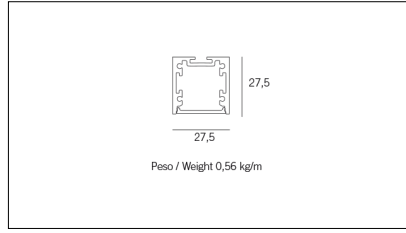

Article code	Article	Colour	Diffuser	Light Temperature (°K)	Watt (W)	Length (mm)
1320.0127.00.94	MT1_27/DO-94 L=max 3 m	White (94)	Opal			
1320.0127.01.094	MT1_27/DO/3000-94 L=3m - EMPTY STANDARD	White (94)	Opal			3000
1320.0127.01.M10.94	MT1_27/DO/3000-94 L=3m - 10x EMPTY STANDARD	White (94)	Opal			3000
1320.0127.120.2700.94	MT1_27/9,6W/2700°K-94	White (94)	Opal	2700	9,6	
1320.0127.120.4000.94	MT1_27/9,6W/4000°K-94	White (94)	Opal	4000	9,6	
1320.0127.120.94	MT1_27/DO/9,6W/3000°K-94	White (94)	Opal	3000	9,6	
1320.0127.240.2700.94	MT1_27/19.6W/2700°K-94	White (94)	Opal	2700	19,6	
1320.0127.240.4000.94	MT1_27/DO/19.6W/4000°K-94	White (94)	Opal	4000	19,6	
1320.0127.240.94	MT1_27/DO/19.6W/3000°K-94	White (94)	Opal	3000	19,6	
1320.01279.00.94	MT1_27/DP-94 L=max 3 m	White (94)	Prismatic			
1320.01279.01.94	MT1_27/DP/3000-94 L=3m - EMPTY STANDARD	White (94)	Prismatic			3000
1320.01279.01.M10.94	MT1_27/DP/3000-94 L=3m - 10x EMPTY STANDARD	White (94)	Prismatic			3000
1320.01279.120.2700.94	MT1_27/DP/9,6W/2700°K-94	White (94)	Prismatic	2700	9,6	
1320.01279.120.4000.94	MT1_27/DP/9,6W/4000°K-94	White (94)	Prismatic	4000	9,6	
1320.01279.120.94	MT1_27/DP/9,6W/3000°K-94	White (94)	Prismatic	3000	9,6	
1320.01279.240.2700.94	mt1_27 surface/2700-94#	White (94)	Prismatic	2700	19,6	
1320.01279.240.4000.94	MT1_27/DP/19,6W/4000°K-94	White (94)	Prismatic	4000	19,6	
1320.01279.240.94	MT1_27/DP/19,6W/3000°K-94	White (94)	Prismatic	3000	19,6	