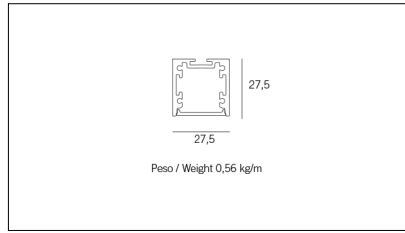

MACROLUX

Article code	Article	Colour	Diffuser	Light Temperature (°K)	Watt (W)	Length (mm)
1320.0127.00.98	MT1_27/DO-98 L=max 3 m	Grey anodize (98)	Opal			
1320.0127.01.98	MT1_27/DO/3000-98 L=3m - EMPTY STANDARD	Grey anodize (98)	Opal			3000
1320.0127.01.M10.98	MT1_27/DO/3000-98 L=3m - 10x EMPTY STANDARD	Grey anodize (98)	Opal			3000
1320.0127.120.2700.98	MT1_27/9,6W/2700°K-98	Grey anodize (98)	Opal	2700	9,6	
1320.0127.120.4000.98	MT1_27/9,6W/4000°K-98	Grey anodize (98)	Opal	4000	9,6	
1320.0127.120.98	MT1_27/9,6W/3000°K-98	Grey anodize (98)	Opal	3000	9,6	
1320.0127.240.2700.98	MT1_27/19.6W/2700°K-98	Grey anodize (98)	Opal	2700	19,6	
1320.0127.240.4000.98	MT1_27/19.6W/4000°K-98	Grey anodize (98)	Opal	4000	19,6	
1320.0127.240.98	MT1_27/19,6W/3000°K-98	Grey anodize (98)	Opal	3000	19,6	
1320.01279.00.98	MT1_27/DP-98 L=max 3 m	Grey anodize (98)	Prismatic			
1320.01279.01.98	MT1_27/DP/3000-98 L=3m - EMPTY STANDARD	Grey anodize (98)	Prismatic			3000
1320.01279.01.M10.98	MT1_27/DP/3000-98 L=3m - 10x EMPTY STANDARD	Grey anodize (98)	Prismatic			3000
1320.01279.120.2700.98	mt1_27 surface/2700-98#	Grey anodize (98)	Prismatic	2700	9,6	
1320.01279.120.4000.98	mt1_27 surface/4000-98#	Grey anodize (98)	Prismatic	4000	9,6	
1320.01279.120.98	MT1_27/DP/9,6W/3000°K-98	Grey anodize (98)	Prismatic	3000	9,6	
1320.01279.240.2700.98	mt1_27 surface/2700-98#	Grey anodize (98)	Prismatic	2700	19,6	
1320.01279.240.4000.98	MT1_27/DP/19,6W/4000°K-98	Grey anodize (98)	Prismatic	4000	19,6	
1320.01279.240.98	MT1_27/DP/19,6W/3000°K-98	Grey anodize (98)	Prismatic	3000	19,6