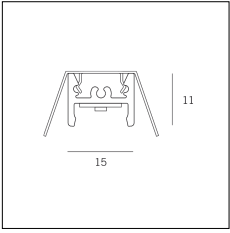

Article code	Name	Description	Watt (W)	Driver's type
1.024075	Driver LED 24V 75W IP20		75	On/Off

Article code	Name	Description	Watt (W)
1.97759	Driver LED 24V 150W IP67		150

Article code	Name	Description	Watt (W)
1.97745	Driver LED 24V 200W IP67	Dimensioni 69 x 37 x 206 mm	200