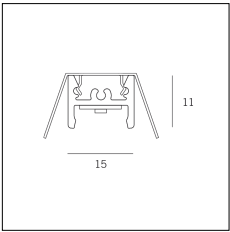

Article code	Name	Description	Watt (W)	Driver's type
1.024075	Driver LED 24V 75W IP20		75	On/Off

Article code	Name	Description	Watt (W)
1.97759	Driver LED 24V 150W IP67		150

Article code	Name	Description	Watt (W)
1.97745	Driver LED 24V 200W IP67	Dimensioni 69 x 37 x 206 mm	200

Article code	Name	Description	Watt (W)	Light Temperature (°K)	Length (mm)
1310.27.300	MKT_27/300/7,5W/3000°K	Profilo alluminio L=300 mm 7,5W 24V 950lm 3000°K CRI>90 - Driver escluso	7,5	3000	300

Article code	Name	Description	Watt (W)	Light Temperature (°K)	Length (mm)
1310.27.600	MKT_27/600/15W/3000°K	Profilo alluminio L=600 mm 15W 24V 1900lm 3000°K CRI>90 - Driver escluso	15	3000	600