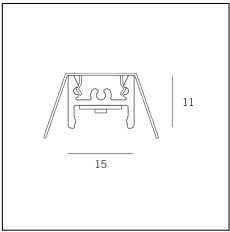

Article code	Name	Description	Watt (W)	Driver's type
1.024075	Driver LED 24V 75W IP20		75	On/Off

Article code	Name	Description	Watt (W)
1.97759	Driver LED 24V 150W IP67		150

Article code	Name	Description	Watt (W)
1.97745	Driver LED 24V 200W IP67	Dimensioni 69 x 37 x 206 mm	200

Article code	Name	Description	Watt (W)	Light Temperature (°K)	Length (mm)
1310.27.300	MKT_27/300/7,5W/3000°K	Profilo alluminio L=300 mm 7,5W 24V 950lm 3000°K CRI>90 - Driver escluso	7,5	3000	300

Article code	Name	Description	Watt (W)	Light Temperature (°K)	Length (mm)
1310.27.600	MKT_27/600/15W/3000°K	Profilo alluminio L=600 mm 15W 24V 1900lm 3000°K CRI>90 - Driver escluso	15	3000	600