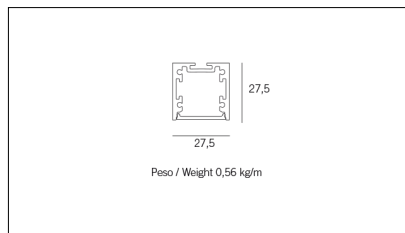

Article code	Article	Colour	Diffuser	Light Temperature (°K)	Watt (W)	Length (mm)
1320.0127.00.94	MT1_27/DO-94 L=max 3 m	White (94)	Opal			
1320.0127.01.094	MT1_27/DO/3000-94 L=3m - EMPTY STANDARD	White (94)	Opal			3000
1320.0127.01.M10.94	MT1_27/DO/3000-94 L=3m - 10x EMPTY STANDARD	White (94)	Opal			3000
1320.0127.120.2700.94	MT1_27/9,6W/2700°K-94	White (94)	Opal	2700	9,6	
1320.0127.120.4000.94	MT1_27/9,6W/4000°K-94	White (94)	Opal	4000	9,6	
1320.0127.120.94	MT1_27/DO/9,6W/3000°K-94	White (94)	Opal	3000	9,6	
1320.0127.240.2700.94	MT1_27/19.6W/2700°K-94	White (94)	Opal	2700	19,6	
1320.0127.240.4000.94	MT1_27/DO/19.6W/4000°K-94	White (94)	Opal	4000	19,6	
1320.0127.240.94	MT1_27/DO/19.6W/3000°K-94	White (94)	Opal	3000	19,6	
1320.01279.00.94	MT1_27/DP-94 L=max 3 m	White (94)	Prismatic			
1320.01279.01.94	MT1_27/DP/3000-94 L=3m - EMPTY STANDARD	White (94)	Prismatic			3000
1320.01279.01.M10.94	MT1_27/DP/3000-94 L=3m - 10x EMPTY STANDARD	White (94)	Prismatic			3000
1320.01279.120.2700.94	MT1_27/DP/9,6W/2700°K-94	White (94)	Prismatic	2700	9,6	
1320.01279.120.4000.94	MT1_27/DP/9,6W/4000°K-94	White (94)	Prismatic	4000	9,6	
1320.01279.120.94	MT1_27/DP/9,6W/3000°K-94	White (94)	Prismatic	3000	9,6	
1320.01279.240.2700.94	mt1_27 surface/2700-94#	White (94)	Prismatic	2700	19,6	
1320.01279.240.4000.94	MT1_27/DP/19,6W/4000°K-94	White (94)	Prismatic	4000	19,6	
1320.01279.240.94	MT1_27/DP/19,6W/3000°K-94	White (94)	Prismatic	3000	19,6	