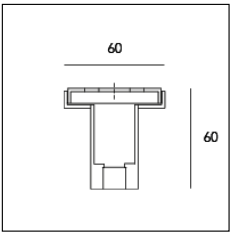

Article code	Name	Description	Colour
1305.0026.92	ME_548/RA-92	Rosone alimentazione nero opaco	Black (92)