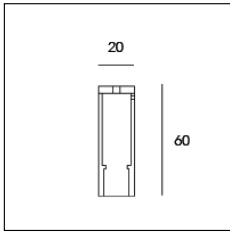

Article code	Name	Description	Colour
1305.0027.94	ME_548/AS-94	Attacco sospensione bianco seta	White (94)