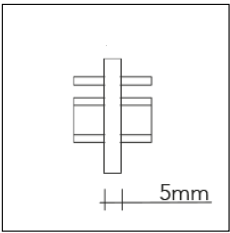

Article code	Name	Description	Colour
1305.1548.94	ME_548/GL-4		White (94)