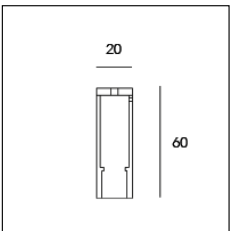

Article code	Name	Description	Colour
1305.0027.92	ME_548/AS-92	Attacco sospensione nero opaco	Black (92)