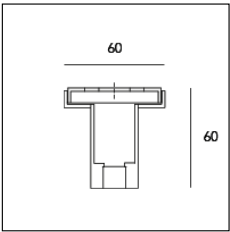

Article code	Name	Description	Colour
1305.0026.94	ME_548/RA-94	Rosone alimentazione bianco seta	White (94)