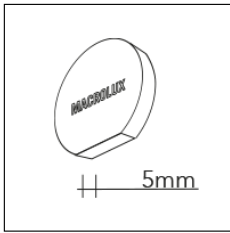

Article code	Name	Description	Colour
1305.5548.92	ME_548/TC-2		Black (92)
1305.5548.92.10	ME_548/TC-2 - 10 PZ		Black (92)