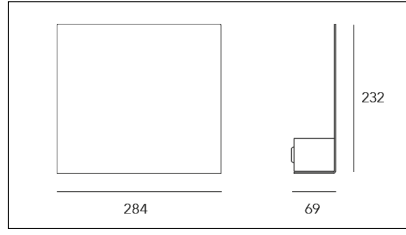

MACROLUX

Article code	Article	Colour	Light Temperature (°K)	Watt (W)
69.0230.2	FINESTRA-2 LED 230V	Black (2)	3000	13

Article code	Article	Colour	Light Temperature (°K)	Watt (W)
69.0230.4	FINESTRA-4 LED 230V	White (4)	3000	13