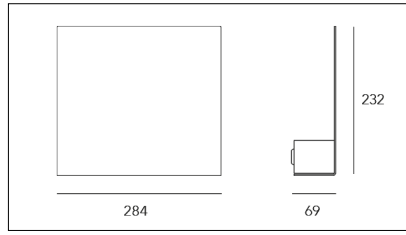

MACROLUX

Article code	Article	Colour	Light Temperature (°K)	Watt (W)
69.0230.2	FINESTRA-2 LED 230V	Black (2)	3000	13

Article code	Article	Colour	Light Temperature (°K)	Watt (W)
69.0230.4	FINESTRA-4 LED 230V	White (4)	3000	13