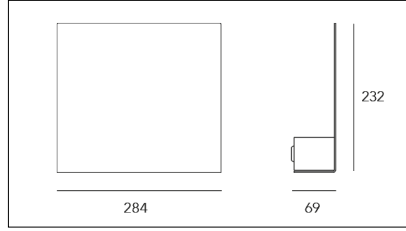

MACROLUX

Article code	Article	Colour	Light Temperature (°K)	Watt (W)
69.0230.2	FINESTRA-2 LED 230V	Black (2)	3000	13

Article code	Article	Colour	Light Temperature (°K)	Watt (W)
69.0230.4	FINESTRA-4 LED 230V	White (4)	3000	13