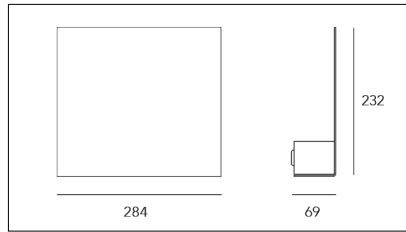

MACROLUX

Article code	Article	Colour	Light Temperature (°K)	Watt (W)
69.0230.2	FINESTRA-2 LED 230V	Black (2)	3000	13

Article code	Article	Colour	Light Temperature (°K)	Watt (W)
69.0230.4	FINESTRA-4 LED 230V	White (4)	3000	13