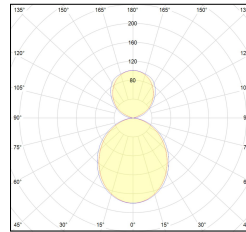

MACROLUX

Article code	Article	Colour	Beam angle (°)	Watt (W)	Length (mm)
134.0145.1126.01.92	MD_45-SPECTRUM/1146/SUNLIKE-92 DALI	Black (92)	54	56	1150
134.0145.1126.92	MD_45-SPECTRUM/1146/SUNLIKE-92	Black (92)	54	56	1150
134.0145.2246.01.92	*MD_45-SPECTRUM	Black (92)	54	112	2290
134.0145.2246.92	MD_45-SPECTRUM/2246/SUNLIKE-92	Black (92)	54	112	2290

Article code	Article	Colour	Beam angle (°)	Watt (W)	Length (mm)
134.0145.1126.01.94	*MD_45-SPECTRUM	White (94)	54	56	1150
134.0145.1126.94	MD_45-SPECTRUM/1146/SUNLIKE-94	White (94)	54	56	1150
134.0145.2246.01.94	*MD_45-SPECTRUM	White (94)	54	112	2290
134.0145.2246.94	MD_45-SPECTRUM/2246/SUNLIKE-94	White (94)	54	112	2290

Article code	Article	Colour	Beam angle (°)	Watt (W)	Length (mm)
134.0145.1126.01.98	*MD_45-SPECTRUM	Grey anodize (98)	54	56	1150
134.0145.1126.98	*MD_45-SPECTRUM	Grey anodize (98)	54	56	1150
134.0145.2246.01.98	*MD_45-SPECTRUM	Grey anodize (98)	54	112	2290
134.0145.2246.98	*MD_45-SPECTRUM	Grey anodize (98)	54	112	2290