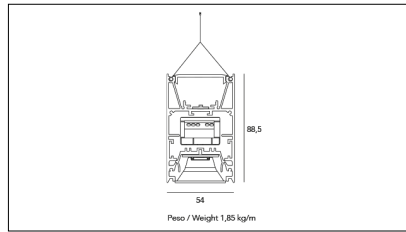

MACROLUX

Article code	Article	Colour	Beam angle (°)	Watt (W)	Length (mm)
134.0145.1126.01.92	MD_45-SPECTRUM/1146/SUNLIKE-92 DALI	Black (92)	54	56	1150
134.0145.1126.92	MD_45-SPECTRUM/1146/SUNLIKE-92	Black (92)	54	56	1150
134.0145.2246.01.92	*MD_45-SPECTRUM	Black (92)	54	112	2290
134.0145.2246.92	MD_45-SPECTRUM/2246/SUNLIKE-92	Black (92)	54	112	2290

Article code	Article	Colour	Beam angle (°)	Watt (W)	Length (mm)
134.0145.1126.01.94	*MD_45-SPECTRUM	White (94)	54	56	1150
134.0145.1126.94	MD_45-SPECTRUM/1146/SUNLIKE-94	White (94)	54	56	1150
134.0145.2246.01.94	*MD_45-SPECTRUM	White (94)	54	112	2290
134.0145.2246.94	MD_45-SPECTRUM/2246/SUNLIKE-94	White (94)	54	112	2290

Article code	Article	Colour	Beam angle (°)	Watt (W)	Length (mm)
134.0145.1126.01.98	*MD_45-SPECTRUM	Grey anodize (98)	54	56	1150
134.0145.1126.98	*MD_45-SPECTRUM	Grey anodize (98)	54	56	1150
134.0145.2246.01.98	*MD_45-SPECTRUM	Grey anodize (98)	54	112	2290
134.0145.2246.98	*MD_45-SPECTRUM	Grey anodize (98)	54	112	2290