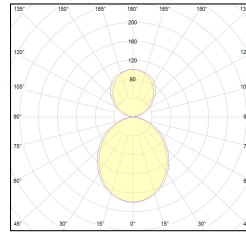

MACROLUX

Article code	Article	Colour	Beam angle (°)	Watt (W)	Length (mm)
134.0145.1126.01.92	MD_45-SPECTRUM/1146/SUNLIKE-92 DALI	Black (92)	54	56	1150
134.0145.1126.92	MD_45-SPECTRUM/1146/SUNLIKE-92	Black (92)	54	56	1150
134.0145.2246.01.92	*MD_45-SPECTRUM	Black (92)	54	112	2290
134.0145.2246.92	MD_45-SPECTRUM/2246/SUNLIKE-92	Black (92)	54	112	2290

Article code	Article	Colour	Beam angle (°)	Watt (W)	Length (mm)
134.0145.1126.01.94	*MD_45-SPECTRUM	White (94)	54	56	1150
134.0145.1126.94	MD_45-SPECTRUM/1146/SUNLIKE-94	White (94)	54	56	1150
134.0145.2246.01.94	*MD_45-SPECTRUM	White (94)	54	112	2290
134.0145.2246.94	MD_45-SPECTRUM/2246/SUNLIKE-94	White (94)	54	112	2290

Article code	Article	Colour	Beam angle (°)	Watt (W)	Length (mm)
134.0145.1126.01.98	*MD_45-SPECTRUM	Grey anodize (98)	54	56	1150
134.0145.1126.98	*MD_45-SPECTRUM	Grey anodize (98)	54	56	1150
134.0145.2246.01.98	*MD_45-SPECTRUM	Grey anodize (98)	54	112	2290
134.0145.2246.98	*MD_45-SPECTRUM	Grey anodize (98)	54	112	2290