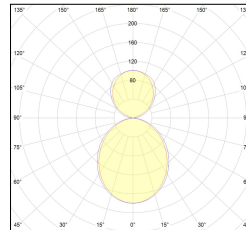

MACROLUX

Article code	Article	Colour	Beam angle (°)	Watt (W)	Length (mm)
134.0145.1126.01.92	MD_45-SPECTRUM/1146/SUNLIKE-92 DALI	Black (92)	54	56	1150
134.0145.1126.92	MD_45-SPECTRUM/1146/SUNLIKE-92	Black (92)	54	56	1150
134.0145.2246.01.92	*MD_45-SPECTRUM	Black (92)	54	112	2290
134.0145.2246.92	MD_45-SPECTRUM/2246/SUNLIKE-92	Black (92)	54	112	2290

Article code	Article	Colour	Beam angle (°)	Watt (W)	Length (mm)
134.0145.1126.01.94	*MD_45-SPECTRUM	White (94)	54	56	1150
134.0145.1126.94	MD_45-SPECTRUM/1146/SUNLIKE-94	White (94)	54	56	1150
134.0145.2246.01.94	*MD_45-SPECTRUM	White (94)	54	112	2290
134.0145.2246.94	MD_45-SPECTRUM/2246/SUNLIKE-94	White (94)	54	112	2290

Article code	Article	Colour	Beam angle (°)	Watt (W)	Length (mm)
134.0145.1126.01.98	*MD_45-SPECTRUM	Grey anodize (98)	54	56	1150
134.0145.1126.98	*MD_45-SPECTRUM	Grey anodize (98)	54	56	1150
134.0145.2246.01.98	*MD_45-SPECTRUM	Grey anodize (98)	54	112	2290
134.0145.2246.98	*MD_45-SPECTRUM	Grey anodize (98)	54	112	2290