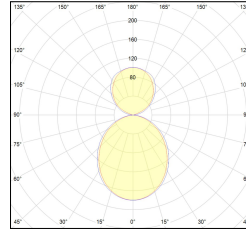

MACROLUX

Article code	Article	Colour	Beam angle (°)	Watt (W)	Length (mm)
134.0145.1126.01.92	MD_45-SPECTRUM/1146/SUNLIKE-92 DALI	Black (92)	54	56	1150
134.0145.1126.92	MD_45-SPECTRUM/1146/SUNLIKE-92	Black (92)	54	56	1150
134.0145.2246.01.92	*MD_45-SPECTRUM	Black (92)	54	112	2290
134.0145.2246.92	MD_45-SPECTRUM/2246/SUNLIKE-92	Black (92)	54	112	2290

Article code	Article	Colour	Beam angle (°)	Watt (W)	Length (mm)
134.0145.1126.01.94	*MD_45-SPECTRUM	White (94)	54	56	1150
134.0145.1126.94	MD_45-SPECTRUM/1146/SUNLIKE-94	White (94)	54	56	1150
134.0145.2246.01.94	*MD_45-SPECTRUM	White (94)	54	112	2290
134.0145.2246.94	MD_45-SPECTRUM/2246/SUNLIKE-94	White (94)	54	112	2290

Article code	Article	Colour	Beam angle (°)	Watt (W)	Length (mm)
134.0145.1126.01.98	*MD_45-SPECTRUM	Grey anodize (98)	54	56	1150
134.0145.1126.98	*MD_45-SPECTRUM	Grey anodize (98)	54	56	1150
134.0145.2246.01.98	*MD_45-SPECTRUM	Grey anodize (98)	54	112	2290
134.0145.2246.98	*MD_45-SPECTRUM	Grey anodize (98)	54	112	2290