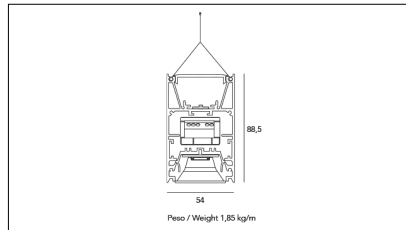

MACROLUX

Article code	Article	Colour	Beam angle (°)	Watt (W)	Length (mm)
134.0145.1126.01.92	MD_45-SPECTRUM/1146/SUNLIKE-92 DALI	Black (92)	54	56	1150
134.0145.1126.92	MD_45-SPECTRUM/1146/SUNLIKE-92	Black (92)	54	56	1150
134.0145.2246.01.92	*MD_45-SPECTRUM	Black (92)	54	112	2290
134.0145.2246.92	MD_45-SPECTRUM/2246/SUNLIKE-92	Black (92)	54	112	2290

Article code	Article	Colour	Beam angle (°)	Watt (W)	Length (mm)
134.0145.1126.01.94	*MD_45-SPECTRUM	White (94)	54	56	1150
134.0145.1126.94	MD_45-SPECTRUM/1146/SUNLIKE-94	White (94)	54	56	1150
134.0145.2246.01.94	*MD_45-SPECTRUM	White (94)	54	112	2290
134.0145.2246.94	MD_45-SPECTRUM/2246/SUNLIKE-94	White (94)	54	112	2290

Article code	Article	Colour	Beam angle (°)	Watt (W)	Length (mm)
134.0145.1126.01.98	*MD_45-SPECTRUM	Grey anodize (98)	54	56	1150
134.0145.1126.98	*MD_45-SPECTRUM	Grey anodize (98)	54	56	1150
134.0145.2246.01.98	*MD_45-SPECTRUM	Grey anodize (98)	54	112	2290
134.0145.2246.98	*MD_45-SPECTRUM	Grey anodize (98)	54	112	2290