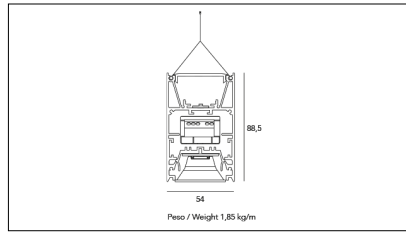

MACROLUX

Article code	Article	Colour	Beam angle (°)	Watt (W)	Length (mm)
134.0145.1126.01.92	MD_45-SPECTRUM/1146/SUNLIKE-92 DALI	Black (92)	54	56	1150
134.0145.1126.92	MD_45-SPECTRUM/1146/SUNLIKE-92	Black (92)	54	56	1150
134.0145.2246.01.92	*MD_45-SPECTRUM	Black (92)	54	112	2290
134.0145.2246.92	MD_45-SPECTRUM/2246/SUNLIKE-92	Black (92)	54	112	2290

Article code	Article	Colour	Beam angle (°)	Watt (W)	Length (mm)
134.0145.1126.01.94	*MD_45-SPECTRUM	White (94)	54	56	1150
134.0145.1126.94	MD_45-SPECTRUM/1146/SUNLIKE-94	White (94)	54	56	1150
134.0145.2246.01.94	*MD_45-SPECTRUM	White (94)	54	112	2290
134.0145.2246.94	MD_45-SPECTRUM/2246/SUNLIKE-94	White (94)	54	112	2290

Article code	Article	Colour	Beam angle (°)	Watt (W)	Length (mm)
134.0145.1126.01.98	*MD_45-SPECTRUM	Grey anodize (98)	54	56	1150
134.0145.1126.98	*MD_45-SPECTRUM	Grey anodize (98)	54	56	1150
134.0145.2246.01.98	*MD_45-SPECTRUM	Grey anodize (98)	54	112	2290
134.0145.2246.98	*MD_45-SPECTRUM	Grey anodize (98)	54	112	2290