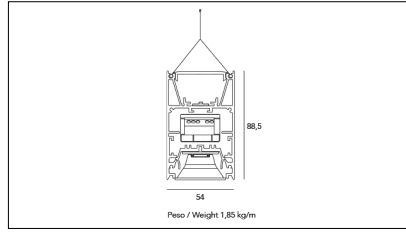

MACROLUX

Article code	Article	Colour	Beam angle (°)	Watt (W)	Length (mm)
134.0145.1126.01.92	MD_45-SPECTRUM/1146/SUNLIKE-92 DALI	Black (92)	54	56	1150
134.0145.1126.92	MD_45-SPECTRUM/1146/SUNLIKE-92	Black (92)	54	56	1150
134.0145.2246.01.92	*MD_45-SPECTRUM	Black (92)	54	112	2290
134.0145.2246.92	MD_45-SPECTRUM/2246/SUNLIKE-92	Black (92)	54	112	2290

Article code	Article	Colour	Beam angle (°)	Watt (W)	Length (mm)
134.0145.1126.01.94	*MD_45-SPECTRUM	White (94)	54	56	1150
134.0145.1126.94	MD_45-SPECTRUM/1146/SUNLIKE-94	White (94)	54	56	1150
134.0145.2246.01.94	*MD_45-SPECTRUM	White (94)	54	112	2290
134.0145.2246.94	MD_45-SPECTRUM/2246/SUNLIKE-94	White (94)	54	112	2290

Article code	Article	Colour	Beam angle (°)	Watt (W)	Length (mm)
134.0145.1126.01.98	*MD_45-SPECTRUM	Grey anodize (98)	54	56	1150
134.0145.1126.98	*MD_45-SPECTRUM	Grey anodize (98)	54	56	1150
134.0145.2246.01.98	*MD_45-SPECTRUM	Grey anodize (98)	54	112	2290
134.0145.2246.98	*MD_45-SPECTRUM	Grey anodize (98)	54	112	2290