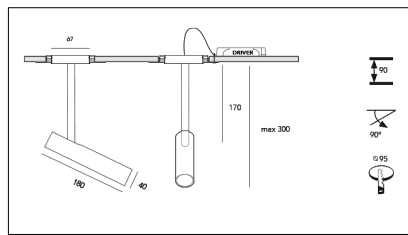

MACROLUX

Article code	Article	Colour	Beam angle (°)	Light Temperature (°K)	Watt (W)	Type of recessed
1215.0230.30.2	LOTUS/INCASSO/30°-2	Black (2)	30	3000	8.3	Plasterboard
1215.0230.30.2700.2	Lotus incasso/30/2700-2#	Black (2)	30	2700	8.3	Plasterboard
1215.0230.30.4000.2	Lotus incasso/30/4000-2#	Black (2)	30	4000	8.3	Plasterboard
1215.0230.40.2	LOTUS/INCASSO/40°-2	Black (2)	40	3000	8.3	Plasterboard
1215.0230.40.2700.2	Lotus incasso/40/2700-2#	Black (2)	40	2700	8.3	Plasterboard
1215.0230.40.4000.2	Lotus incasso/40/4000-2#	Black (2)	40	4000	8.3	Plasterboard
1215.0230.60.2	Lotus incasso/60/3000-2#	Black (2)	60	3000	8.3	Plasterboard
1215.0230.60.2700.2	Lotus incasso/60/2700-2#	Black (2)	60	2700	8.3	Plasterboard
1215.0230.60.4000.2	Lotus incasso/60/4000-2#	Black (2)	60	4000	8.3	Plasterboard
1215.0238.30.2	Lotus incasso/30/3000-2#	Black (2)	30	3000	8.3	Plasterboard
1215.0238.30.2700.2	Lotus incasso/30/2700-2#	Black (2)	30	2700	8.3	Plasterboard
1215.0238.30.4000.2	Lotus incasso/30/4000-2#	Black (2)	30	4000	8.3	Plasterboard
1215.0238.40.2	LOTUS/INCASSO/40°-2 DALI	Black (2)	40	3000	8.3	Plasterboard
1215.0238.40.2700.2	Lotus incasso/40/2700-2#	Black (2)	40	2700	8.3	Plasterboard
1215.0238.40.4000.2	Lotus incasso/40/4000-2#	Black (2)	40	4000	8.3	Plasterboard
1215.0238.60.2	Lotus incasso/60/3000-2#	Black (2)	60	3000	8.3	Plasterboard
1215.0238.60.2700.2	Lotus incasso/60/2700-2#	Black (2)	60	2700	8.3	Plasterboard
1215.0238.60.4000.2	Lotus incasso/60/4000-2#	Black (2)	60	4000	8.3	Plasterboard