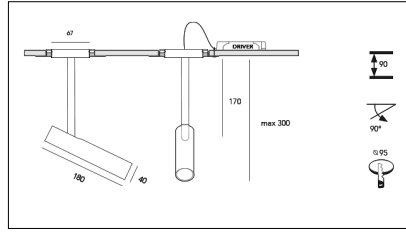

Article code	Article	Beam angle (°)	Light Temperature (°K)	Watt (W)	Type of recessed	Colour
1215.0230.30.2700.42	Lotus incasso/30/2700-42#	30	2700	8.3	Plasterboard	White/Black (42)
1215.0230.30.4000.42	Lotus incasso/30/4000-42#	30	4000	8.3	Plasterboard	White/Black (42)
1215.0230.30.42	LOTUS/INCASSO/30°-42	30	3000	8.3	Plasterboard	White/Black (42)
1215.0230.40.2700.42	Lotus incasso/40/2700-42#	40	2700	8.3	Plasterboard	White/Black (42)
1215.0230.40.4000.42	Lotus incasso/40/4000-42#	40	4000	8.3	Plasterboard	White/Black (42)
1215.0230.40.42	LOTUS/INCASSO/40°-42	40	3000	8.3	Plasterboard	White/Black (42)
1215.0230.60.2700.42	Lotus incasso/60/2700-42#	60	2700	8.3	Plasterboard	White/Black (42)
1215.0230.60.4000.42	Lotus incasso/60/4000-42#	60	4000	8.3	Plasterboard	White/Black (42)
1215.0230.60.42	Lotus incasso/60/3000-42#	60	3000	8.3	Plasterboard	White/Black (42)
1215.0238.30.2700.42	Lotus incasso/30/2700-42#	30	2700	8.3	Plasterboard	White/Black (42)
1215.0238.30.4000.42	Lotus incasso/30/4000-42#	30	4000	8.3	Plasterboard	White/Black (42)
1215.0238.30.42	Lotus incasso/30/3000-42#	30	3000	8.3	Plasterboard	White/Black (42)
1215.0238.40.2700.42	LOTUS/INCASSO/40°-42 2700°K DALI	40	2700	8.3	Plasterboard	White/Black (42)
1215.0238.40.4000.42	Lotus incasso/40/4000-42#	40	4000	8.3	Plasterboard	White/Black (42)
1215.0238.40.42	LOTUS/INCASSO/40°-42 DALI	40	3000	8.3	Plasterboard	White/Black (42)
1215.0238.60.2700.42	Lotus incasso/60/2700-42#	60	2700	8.3	Plasterboard	White/Black (42)
1215.0238.60.4000.42	Lotus incasso/60/4000-42#	60	4000	8.3	Plasterboard	White/Black (42)
1215.0238.60.42	LOTUS/INCASSO/60°-42 DALI	60	3000	8.3	Plasterboard	White/Black (42)