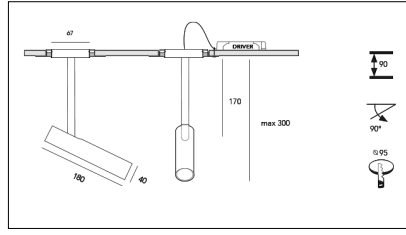

Article code	Article	Colour	Beam angle (°)	Light Temperature (°K)	Watt (W)	Type of recessed
1215.0230.30.2700.86	Lotus incasso/30/2700-86#	Bluish Gray (86)	30	2700	8.3	Plasterboard
1215.0230.30.4000.86	Lotus incasso/30/4000-86#	Bluish Gray (86)	30	4000	8.3	Plasterboard
1215.0230.30.86	Lotus incasso/30/3000-86#	Bluish Gray (86)	30	3000	8.3	Plasterboard
1215.0230.40.2700.86	Lotus incasso/40/2700-86#	Bluish Gray (86)	40	2700	8.3	Plasterboard
1215.0230.40.4000.86	Lotus incasso/40/4000-86#	Bluish Gray (86)	40	4000	8.3	Plasterboard
1215.0230.40.86	Lotus incasso/40/3000-86#	Bluish Gray (86)	40	3000	8.3	Plasterboard
1215.0230.60.2700.86	Lotus incasso/60/2700-86#	Bluish Gray (86)	60	2700	8.3	Plasterboard
1215.0230.60.4000.86	Lotus incasso/60/4000-86#	Bluish Gray (86)	60	4000	8.3	Plasterboard
1215.0230.60.86	Lotus incasso/60/3000-86#	Bluish Gray (86)	60	3000	8.3	Plasterboard
1215.0238.30.2700.86	Lotus incasso/30/2700-86#	Bluish Gray (86)	30	2700	8.3	Plasterboard
1215.0238.30.4000.86	Lotus incasso/30/4000-86#	Bluish Gray (86)	30	4000	8.3	Plasterboard
1215.0238.30.86	Lotus incasso/30/3000-86#	Bluish Gray (86)	30	3000	8.3	Plasterboard
1215.0238.40.2700.86	Lotus incasso/40/2700-86#	Bluish Gray (86)	40	2700	8.3	Plasterboard
1215.0238.40.4000.86	Lotus incasso/40/4000-86#	Bluish Gray (86)	40	4000	8.3	Plasterboard
1215.0238.40.86	Lotus incasso/40/3000-86#	Bluish Gray (86)	40	3000	8.3	Plasterboard
1215.0238.60.2700.86	Lotus incasso/60/2700-86#	Bluish Gray (86)	60	2700	8.3	Plasterboard
1215.0238.60.4000.86	Lotus incasso/60/4000-86#	Bluish Gray (86)	60	4000	8.3	Plasterboard
1215.0238.60.86	Lotus incasso/60/3000-86#	Bluish Gray (86)	60	3000	8.3	Plasterboard