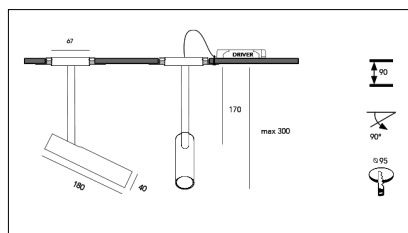

# MACROLUX

| Article code        | Article                  | Colour    | Beam angle (°) | Light Temperature (°K) | Watt (W) | Type of recessed |
|---------------------|--------------------------|-----------|----------------|------------------------|----------|------------------|
| 1215.0230.30.2      | LOTUS/INCASSO/30°-2      | Black (2) | 30             | 3000                   | 8.3      | Plasterboard     |
| 1215.0230.30.2700.2 | Lotus incasso/30/2700-2# | Black (2) | 30             | 2700                   | 8.3      | Plasterboard     |
| 1215.0230.30.4000.2 | Lotus incasso/30/4000-2# | Black (2) | 30             | 4000                   | 8.3      | Plasterboard     |
| 1215.0230.40.2      | LOTUS/INCASSO/40°-2      | Black (2) | 40             | 3000                   | 8.3      | Plasterboard     |
| 1215.0230.40.2700.2 | Lotus incasso/40/2700-2# | Black (2) | 40             | 2700                   | 8.3      | Plasterboard     |
| 1215.0230.40.4000.2 | Lotus incasso/40/4000-2# | Black (2) | 40             | 4000                   | 8.3      | Plasterboard     |
| 1215.0230.60.2      | Lotus incasso/60/3000-2# | Black (2) | 60             | 3000                   | 8.3      | Plasterboard     |
| 1215.0230.60.2700.2 | Lotus incasso/60/2700-2# | Black (2) | 60             | 2700                   | 8.3      | Plasterboard     |
| 1215.0230.60.4000.2 | Lotus incasso/60/4000-2# | Black (2) | 60             | 4000                   | 8.3      | Plasterboard     |
| 1215.0238.30.2      | Lotus incasso/30/3000-2# | Black (2) | 30             | 3000                   | 8.3      | Plasterboard     |
| 1215.0238.30.2700.2 | Lotus incasso/30/2700-2# | Black (2) | 30             | 2700                   | 8.3      | Plasterboard     |
| 1215.0238.30.4000.2 | Lotus incasso/30/4000-2# | Black (2) | 30             | 4000                   | 8.3      | Plasterboard     |
| 1215.0238.40.2      | LOTUS/INCASSO/40°-2 DALI | Black (2) | 40             | 3000                   | 8.3      | Plasterboard     |
| 1215.0238.40.2700.2 | Lotus incasso/40/2700-2# | Black (2) | 40             | 2700                   | 8.3      | Plasterboard     |
| 1215.0238.40.4000.2 | Lotus incasso/40/4000-2# | Black (2) | 40             | 4000                   | 8.3      | Plasterboard     |
| 1215.0238.60.2      | Lotus incasso/60/3000-2# | Black (2) | 60             | 3000                   | 8.3      | Plasterboard     |
| 1215.0238.60.2700.2 | Lotus incasso/60/2700-2# | Black (2) | 60             | 2700                   | 8.3      | Plasterboard     |
| 1215.0238.60.4000.2 | Lotus incasso/60/4000-2# | Black (2) | 60             | 4000                   | 8.3      | Plasterboard     |