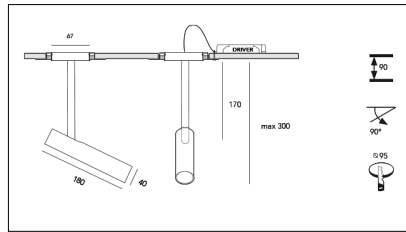

Article code	Article	Colour	Beam angle (°)	Light Temperature (°K)	Watt (W)	Type of recessed
1215.0230.30.2700.87	Lotus incasso/30/2700-87#	Silk Gray (87)	30	2700	8.3	Plasterboard
1215.0230.30.4000.87	Lotus incasso/30/4000-87#	Silk Gray (87)	30	4000	8.3	Plasterboard
1215.0230.30.87	Lotus incasso/30/3000-87#	Silk Gray (87)	30	3000	8.3	Plasterboard
1215.0230.40.2700.87	Lotus incasso/40/2700-87#	Silk Gray (87)	40	2700	8.3	Plasterboard
1215.0230.40.4000.87	Lotus incasso/40/4000-87#	Silk Gray (87)	40	4000	8.3	Plasterboard
1215.0230.40.87	Lotus incasso/40/3000-87#	Silk Gray (87)	40	3000	8.3	Plasterboard
1215.0230.60.2700.87	Lotus incasso/60/2700-87#	Silk Gray (87)	60	2700	8.3	Plasterboard
1215.0230.60.4000.87	Lotus incasso/60/4000-87#	Silk Gray (87)	60	4000	8.3	Plasterboard
1215.0230.60.87	LOTUS/INCASSO/60°-87	Silk Gray (87)	60	3000	8.3	Plasterboard
1215.0238.30.2700.87	Lotus incasso/30/2700-87#	Silk Gray (87)	30	2700	8.3	Plasterboard
1215.0238.30.4000.87	Lotus incasso/30/4000-87#	Silk Gray (87)	30	4000	8.3	Plasterboard
1215.0238.30.87	Lotus incasso/30/3000-87#	Silk Gray (87)	30	3000	8.3	Plasterboard
1215.0238.40.2700.87	Lotus incasso/40/2700-87#	Silk Gray (87)	40	2700	8.3	Plasterboard
1215.0238.40.4000.87	Lotus incasso/40/4000-87#	Silk Gray (87)	40	4000	8.3	Plasterboard
1215.0238.40.87	Lotus incasso/40/3000-87#	Silk Gray (87)	40	3000	8.3	Plasterboard
1215.0238.60.2700.87	Lotus incasso/60/2700-87#	Silk Gray (87)	60	2700	8.3	Plasterboard
1215.0238.60.4000.87	Lotus incasso/60/4000-87#	Silk Gray (87)	60	4000	8.3	Plasterboard
1215.0238.60.87	Lotus incasso/60/3000-87#	Silk Gray (87)	60	3000	8.3	Plasterboard