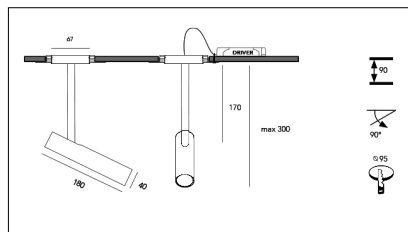

# MACROLUX

| Article code        | Article                  | Colour    | Beam angle (°) | Light Temperature (°K) | Watt (W) | Type of recessed |
|---------------------|--------------------------|-----------|----------------|------------------------|----------|------------------|
| 1215.0230.30.2      | LOTUS/INCASSO/30°-2      | Black (2) | 30             | 3000                   | 8.3      | Plasterboard     |
| 1215.0230.30.2700.2 | Lotus incasso/30/2700-2# | Black (2) | 30             | 2700                   | 8.3      | Plasterboard     |
| 1215.0230.30.4000.2 | Lotus incasso/30/4000-2# | Black (2) | 30             | 4000                   | 8.3      | Plasterboard     |
| 1215.0230.40.2      | LOTUS/INCASSO/40°-2      | Black (2) | 40             | 3000                   | 8.3      | Plasterboard     |
| 1215.0230.40.2700.2 | Lotus incasso/40/2700-2# | Black (2) | 40             | 2700                   | 8.3      | Plasterboard     |
| 1215.0230.40.4000.2 | Lotus incasso/40/4000-2# | Black (2) | 40             | 4000                   | 8.3      | Plasterboard     |
| 1215.0230.60.2      | Lotus incasso/60/3000-2# | Black (2) | 60             | 3000                   | 8.3      | Plasterboard     |
| 1215.0230.60.2700.2 | Lotus incasso/60/2700-2# | Black (2) | 60             | 2700                   | 8.3      | Plasterboard     |
| 1215.0230.60.4000.2 | Lotus incasso/60/4000-2# | Black (2) | 60             | 4000                   | 8.3      | Plasterboard     |
| 1215.0238.30.2      | Lotus incasso/30/3000-2# | Black (2) | 30             | 3000                   | 8.3      | Plasterboard     |
| 1215.0238.30.2700.2 | Lotus incasso/30/2700-2# | Black (2) | 30             | 2700                   | 8.3      | Plasterboard     |
| 1215.0238.30.4000.2 | Lotus incasso/30/4000-2# | Black (2) | 30             | 4000                   | 8.3      | Plasterboard     |
| 1215.0238.40.2      | LOTUS/INCASSO/40°-2 DALI | Black (2) | 40             | 3000                   | 8.3      | Plasterboard     |
| 1215.0238.40.2700.2 | Lotus incasso/40/2700-2# | Black (2) | 40             | 2700                   | 8.3      | Plasterboard     |
| 1215.0238.40.4000.2 | Lotus incasso/40/4000-2# | Black (2) | 40             | 4000                   | 8.3      | Plasterboard     |
| 1215.0238.60.2      | Lotus incasso/60/3000-2# | Black (2) | 60             | 3000                   | 8.3      | Plasterboard     |
| 1215.0238.60.2700.2 | Lotus incasso/60/2700-2# | Black (2) | 60             | 2700                   | 8.3      | Plasterboard     |
| 1215.0238.60.4000.2 | Lotus incasso/60/4000-2# | Black (2) | 60             | 4000                   | 8.3      | Plasterboard     |