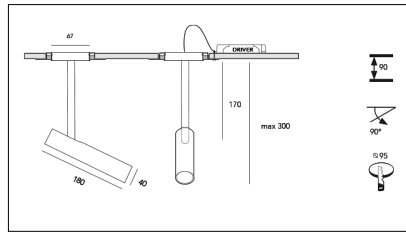

Article code	Article	Colour	Beam angle (°)	Light Temperature (°K)	Watt (W)	Type of recessed
1215.0230.30.2700.87	Lotus incasso/30/2700-87#	Silk Gray (87)	30	2700	8.3	Plasterboard
1215.0230.30.4000.87	Lotus incasso/30/4000-87#	Silk Gray (87)	30	4000	8.3	Plasterboard
1215.0230.30.87	Lotus incasso/30/3000-87#	Silk Gray (87)	30	3000	8.3	Plasterboard
1215.0230.40.2700.87	Lotus incasso/40/2700-87#	Silk Gray (87)	40	2700	8.3	Plasterboard
1215.0230.40.4000.87	Lotus incasso/40/4000-87#	Silk Gray (87)	40	4000	8.3	Plasterboard
1215.0230.40.87	Lotus incasso/40/3000-87#	Silk Gray (87)	40	3000	8.3	Plasterboard
1215.0230.60.2700.87	Lotus incasso/60/2700-87#	Silk Gray (87)	60	2700	8.3	Plasterboard
1215.0230.60.4000.87	Lotus incasso/60/4000-87#	Silk Gray (87)	60	4000	8.3	Plasterboard
1215.0230.60.87	Lotus incasso/60/3000-87#	Silk Gray (87)	60	3000	8.3	Plasterboard
1215.0238.30.2700.87	Lotus incasso/30/2700-87#	Silk Gray (87)	30	2700	8.3	Plasterboard
1215.0238.30.4000.87	Lotus incasso/30/4000-87#	Silk Gray (87)	30	4000	8.3	Plasterboard
1215.0238.30.87	Lotus incasso/30/3000-87#	Silk Gray (87)	30	3000	8.3	Plasterboard
1215.0238.40.2700.87	Lotus incasso/40/2700-87#	Silk Gray (87)	40	2700	8.3	Plasterboard
1215.0238.40.4000.87	Lotus incasso/40/4000-87#	Silk Gray (87)	40	4000	8.3	Plasterboard
1215.0238.40.87	Lotus incasso/40/3000-87#	Silk Gray (87)	40	3000	8.3	Plasterboard
1215.0238.60.2700.87	Lotus incasso/60/2700-87#	Silk Gray (87)	60	2700	8.3	Plasterboard
1215.0238.60.4000.87	Lotus incasso/60/4000-87#	Silk Gray (87)	60	4000	8.3	Plasterboard
1215.0238.60.87	Lotus incasso/60/3000-87#	Silk Gray (87)	60	3000	8.3	Plasterboard