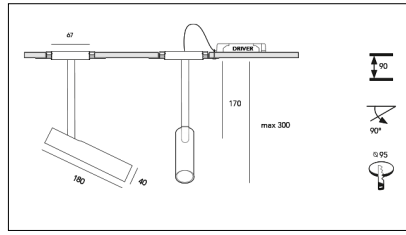

Article code	Article	Beam angle (°)	Light Temperature (°K)	Watt (W)	Type of recessed	Colour
1215.0230.30.2700.42	Lotus incasso/30/2700-42#	30	2700	8.3	Plasterboard	White/Black (42)
1215.0230.30.4000.42	Lotus incasso/30/4000-42#	30	4000	8.3	Plasterboard	White/Black (42)
1215.0230.30.42	LOTUS/INCASSO/30°-42	30	3000	8.3	Plasterboard	White/Black (42)
1215.0230.40.2700.42	Lotus incasso/40/2700-42#	40	2700	8.3	Plasterboard	White/Black (42)
1215.0230.40.4000.42	Lotus incasso/40/4000-42#	40	4000	8.3	Plasterboard	White/Black (42)
1215.0230.40.42	LOTUS/INCASSO/40°-42	40	3000	8.3	Plasterboard	White/Black (42)
1215.0230.60.2700.42	Lotus incasso/60/2700-42#	60	2700	8.3	Plasterboard	White/Black (42)
1215.0230.60.4000.42	Lotus incasso/60/4000-42#	60	4000	8.3	Plasterboard	White/Black (42)
1215.0230.60.42	Lotus incasso/60/3000-42#	60	3000	8.3	Plasterboard	White/Black (42)
1215.0238.30.2700.42	Lotus incasso/30/2700-42#	30	2700	8.3	Plasterboard	White/Black (42)
1215.0238.30.4000.42	Lotus incasso/30/4000-42#	30	4000	8.3	Plasterboard	White/Black (42)
1215.0238.30.42	Lotus incasso/30/3000-42#	30	3000	8.3	Plasterboard	White/Black (42)
1215.0238.40.2700.42	Lotus incasso/40/2700-42#	40	2700	8.3	Plasterboard	White/Black (42)
1215.0238.40.4000.42	Lotus incasso/40/4000-42#	40	4000	8.3	Plasterboard	White/Black (42)
1215.0238.40.42	Lotus incasso/40/3000-42#	40	3000	8.3	Plasterboard	White/Black (42)
1215.0238.60.2700.42	Lotus incasso/60/2700-42#	60	2700	8.3	Plasterboard	White/Black (42)
1215.0238.60.4000.42	Lotus incasso/60/4000-42#	60	4000	8.3	Plasterboard	White/Black (42)
1215.0238.60.42	LOTUS/INCASSO/60°-42 DALI	60	3000	8.3	Plasterboard	White/Black (42)