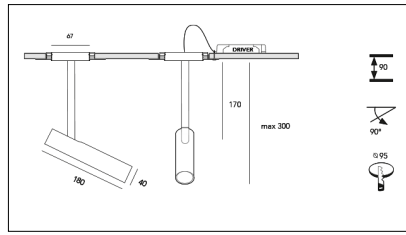

Article code	Article	Beam angle (°)	Light Temperature (°K)	Watt (W)	Type of recessed	Colour
1215.0230.30.24	Lotus incasso/30/3000-24#	30	3000	8.3	Plasterboard	Black/White (24)
1215.0230.30.2700.24	Lotus incasso/30/2700-24#	30	2700	8.3	Plasterboard	Black/White (24)
1215.0230.30.4000.24	Lotus incasso/30/4000-24#	30	4000	8.3	Plasterboard	Black/White (24)
1215.0230.40.24	LOTUS/INCASSO/40°-24	40	3000	8.3	Plasterboard	Black/White (24)
1215.0230.40.2700.24	Lotus incasso/40/2700-24#	40	2700	8.3	Plasterboard	Black/White (24)
1215.0230.40.4000.24	Lotus incasso/40/4000-24#	40	4000	8.3	Plasterboard	Black/White (24)
1215.0230.60.24	Lotus incasso/60/3000-24#	60	3000	8.3	Plasterboard	Black/White (24)
1215.0230.60.2700.24	Lotus incasso/60/2700-24#	60	2700	8.3	Plasterboard	Black/White (24)
1215.0230.60.4000.24	Lotus incasso/60/4000-24#	60	4000	8.3	Plasterboard	Black/White (24)
1215.0238.30.24	Lotus incasso/30/3000-24#	30	3000	8.3	Plasterboard	Black/White (24)
1215.0238.30.2700.24	Lotus incasso/30/2700-24#	30	2700	8.3	Plasterboard	Black/White (24)
1215.0238.30.4000.24	Lotus incasso/30/4000-24#	30	4000	8.3	Plasterboard	Black/White (24)
1215.0238.40.24	Lotus incasso/40/3000-24#	40	3000	8.3	Plasterboard	Black/White (24)
1215.0238.40.2700.24	Lotus incasso/40/2700-24#	40	2700	8.3	Plasterboard	Black/White (24)
1215.0238.40.4000.24	Lotus incasso/40/4000-24#	40	4000	8.3	Plasterboard	Black/White (24)
1215.0238.60.24	Lotus incasso/60/3000-24#	60	3000	8.3	Plasterboard	Black/White (24)
1215.0238.60.2700.24	Lotus incasso/60/2700-24#	60	2700	8.3	Plasterboard	Black/White (24)
1215.0238.60.4000.24	Lotus incasso/60/4000-24#	60	4000	8.3	Plasterboard	Black/White (24)