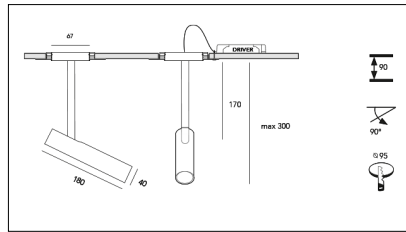

Article code	Article	Beam angle (°)	Light Temperature (°K)	Watt (W)	Type of recessed	Colour
1215.0230.30.24	Lotus incasso/30/3000-24#	30	3000	8.3	Plasterboard	Black/White (24)
1215.0230.30.2700.24	Lotus incasso/30/2700-24#	30	2700	8.3	Plasterboard	Black/White (24)
1215.0230.30.4000.24	Lotus incasso/30/4000-24#	30	4000	8.3	Plasterboard	Black/White (24)
1215.0230.40.24	LOTUS/INCASSO/40°-24	40	3000	8.3	Plasterboard	Black/White (24)
1215.0230.40.2700.24	Lotus incasso/40/2700-24#	40	2700	8.3	Plasterboard	Black/White (24)
1215.0230.40.4000.24	Lotus incasso/40/4000-24#	40	4000	8.3	Plasterboard	Black/White (24)
1215.0230.60.24	Lotus incasso/60/3000-24#	60	3000	8.3	Plasterboard	Black/White (24)
1215.0230.60.2700.24	Lotus incasso/60/2700-24#	60	2700	8.3	Plasterboard	Black/White (24)
1215.0230.60.4000.24	Lotus incasso/60/4000-24#	60	4000	8.3	Plasterboard	Black/White (24)
1215.0238.30.24	Lotus incasso/30/3000-24#	30	3000	8.3	Plasterboard	Black/White (24)
1215.0238.30.2700.24	Lotus incasso/30/2700-24#	30	2700	8.3	Plasterboard	Black/White (24)
1215.0238.30.4000.24	Lotus incasso/30/4000-24#	30	4000	8.3	Plasterboard	Black/White (24)
1215.0238.40.24	Lotus incasso/40/3000-24#	40	3000	8.3	Plasterboard	Black/White (24)
1215.0238.40.2700.24	Lotus incasso/40/2700-24#	40	2700	8.3	Plasterboard	Black/White (24)
1215.0238.40.4000.24	Lotus incasso/40/4000-24#	40	4000	8.3	Plasterboard	Black/White (24)
1215.0238.60.24	Lotus incasso/60/3000-24#	60	3000	8.3	Plasterboard	Black/White (24)
1215.0238.60.2700.24	Lotus incasso/60/2700-24#	60	2700	8.3	Plasterboard	Black/White (24)
1215.0238.60.4000.24	Lotus incasso/60/4000-24#	60	4000	8.3	Plasterboard	Black/White (24)