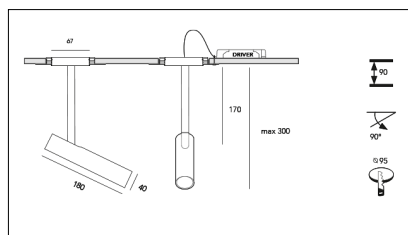

MACROLUX

Article code	Article	Colour	Beam angle (°)	Light Temperature (°K)	Watt (W)	Type of recessed
1215.0230.30.2	LOTUS/INCASSO/30°-2	Black (2)	30	3000	8.3	Plasterboard
1215.0230.30.2700.2	Lotus incasso/30/2700-2#	Black (2)	30	2700	8.3	Plasterboard
1215.0230.30.4000.2	Lotus incasso/30/4000-2#	Black (2)	30	4000	8.3	Plasterboard
1215.0230.40.2	LOTUS/INCASSO/40°-2	Black (2)	40	3000	8.3	Plasterboard
1215.0230.40.2700.2	Lotus incasso/40/2700-2#	Black (2)	40	2700	8.3	Plasterboard
1215.0230.40.4000.2	Lotus incasso/40/4000-2#	Black (2)	40	4000	8.3	Plasterboard
1215.0230.60.2	Lotus incasso/60/3000-2#	Black (2)	60	3000	8.3	Plasterboard
1215.0230.60.2700.2	Lotus incasso/60/2700-2#	Black (2)	60	2700	8.3	Plasterboard
1215.0230.60.4000.2	Lotus incasso/60/4000-2#	Black (2)	60	4000	8.3	Plasterboard
1215.0238.30.2	Lotus incasso/30/3000-2#	Black (2)	30	3000	8.3	Plasterboard
1215.0238.30.2700.2	Lotus incasso/30/2700-2#	Black (2)	30	2700	8.3	Plasterboard
1215.0238.30.4000.2	Lotus incasso/30/4000-2#	Black (2)	30	4000	8.3	Plasterboard
1215.0238.40.2	LOTUS/INCASSO/40°-2 DALI	Black (2)	40	3000	8.3	Plasterboard
1215.0238.40.2700.2	Lotus incasso/40/2700-2#	Black (2)	40	2700	8.3	Plasterboard
1215.0238.40.4000.2	Lotus incasso/40/4000-2#	Black (2)	40	4000	8.3	Plasterboard
1215.0238.60.2	Lotus incasso/60/3000-2#	Black (2)	60	3000	8.3	Plasterboard
1215.0238.60.2700.2	Lotus incasso/60/2700-2#	Black (2)	60	2700	8.3	Plasterboard
1215.0238.60.4000.2	Lotus incasso/60/4000-2#	Black (2)	60	4000	8.3	Plasterboard