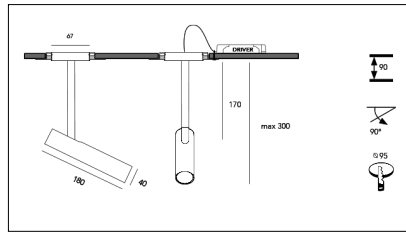

Article code	Article	Beam angle (°)	Light Temperature (°K)	Watt (W)	Type of recessed	Colour
1215.0230.30.24	Lotus incasso/30/3000-24#	30	3000	8.3	Plasterboard	Black/White (24)
1215.0230.30.2700.24	Lotus incasso/30/2700-24#	30	2700	8.3	Plasterboard	Black/White (24)
1215.0230.30.4000.24	Lotus incasso/30/4000-24#	30	4000	8.3	Plasterboard	Black/White (24)
1215.0230.40.24	LOTUS/INCASSO/40°-24	40	3000	8.3	Plasterboard	Black/White (24)
1215.0230.40.2700.24	Lotus incasso/40/2700-24#	40	2700	8.3	Plasterboard	Black/White (24)
1215.0230.40.4000.24	Lotus incasso/40/4000-24#	40	4000	8.3	Plasterboard	Black/White (24)
1215.0230.60.24	Lotus incasso/60/3000-24#	60	3000	8.3	Plasterboard	Black/White (24)
1215.0230.60.2700.24	Lotus incasso/60/2700-24#	60	2700	8.3	Plasterboard	Black/White (24)
1215.0230.60.4000.24	Lotus incasso/60/4000-24#	60	4000	8.3	Plasterboard	Black/White (24)
1215.0238.30.24	Lotus incasso/30/3000-24#	30	3000	8.3	Plasterboard	Black/White (24)
1215.0238.30.2700.24	Lotus incasso/30/2700-24#	30	2700	8.3	Plasterboard	Black/White (24)
1215.0238.30.4000.24	Lotus incasso/30/4000-24#	30	4000	8.3	Plasterboard	Black/White (24)
1215.0238.40.24	Lotus incasso/40/3000-24#	40	3000	8.3	Plasterboard	Black/White (24)
1215.0238.40.2700.24	Lotus incasso/40/2700-24#	40	2700	8.3	Plasterboard	Black/White (24)
1215.0238.40.4000.24	Lotus incasso/40/4000-24#	40	4000	8.3	Plasterboard	Black/White (24)
1215.0238.60.24	Lotus incasso/60/3000-24#	60	3000	8.3	Plasterboard	Black/White (24)
1215.0238.60.2700.24	Lotus incasso/60/2700-24#	60	2700	8.3	Plasterboard	Black/White (24)
1215.0238.60.4000.24	Lotus incasso/60/4000-24#	60	4000	8.3	Plasterboard	Black/White (24)