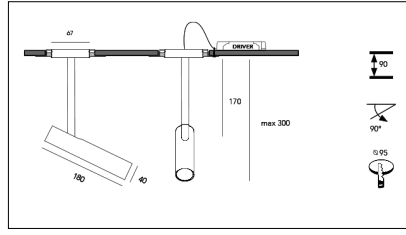

Article code	Article	Colour	Beam angle (°)	Light Temperature (°K)	Watt (W)	Type of recessed
1215.0230.30.2700.96	Lotus incasso/30/2700-96#	Bronze (96)	30	2700	8.3	Plasterboard
1215.0230.30.4000.96	Lotus incasso/30/4000-96#	Bronze (96)	30	4000	8.3	Plasterboard
1215.0230.30.96	LOTUS/INCASSO/30°-96	Bronze (96)	30	3000	8.3	Plasterboard
1215.0230.40.2700.96	Lotus incasso/40/2700-96#	Bronze (96)	40	2700	8.3	Plasterboard
1215.0230.40.4000.96	Lotus incasso/40/4000-96#	Bronze (96)	40	4000	8.3	Plasterboard
1215.0230.40.96	LOTUS/INCASSO/40°-96	Bronze (96)	40	3000	8.3	Plasterboard
1215.0230.60.2700.96	Lotus incasso/60/2700-96#	Bronze (96)	60	2700	8.3	Plasterboard
1215.0230.60.4000.96	Lotus incasso/60/4000-96#	Bronze (96)	60	4000	8.3	Plasterboard
1215.0230.60.96	Lotus incasso/60/3000-96#	Bronze (96)	60	3000	8.3	Plasterboard
1215.0238.30.2700.96	Lotus incasso/30/2700-96#	Bronze (96)	30	2700	8.3	Plasterboard
1215.0238.30.4000.96	Lotus incasso/30/4000-96#	Bronze (96)	30	4000	8.3	Plasterboard
1215.0238.30.96	Lotus incasso/30/3000-96#	Bronze (96)	30	3000	8.3	Plasterboard
1215.0238.40.2700.96	Lotus incasso/40/2700-96#	Bronze (96)	40	2700	8.3	Plasterboard
1215.0238.40.4000.96	Lotus incasso/40/4000-96#	Bronze (96)	40	4000	8.3	Plasterboard
1215.0238.40.96	LOTUS/INCASSO/40°-96 DALI	Bronze (96)	40	3000	8.3	Plasterboard
1215.0238.60.2700.96	Lotus incasso/60/2700-96#	Bronze (96)	60	2700	8.3	Plasterboard
1215.0238.60.4000.96	Lotus incasso/60/4000-96#	Bronze (96)	60	4000	8.3	Plasterboard
1215.0238.60.96	LOTUS/INCASSO/60°-96 DALI	Bronze (96)	60	3000	8.3	Plasterboard