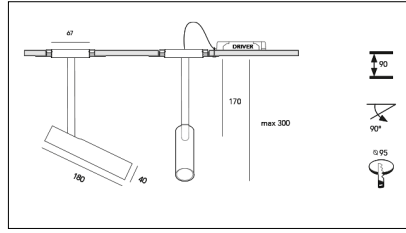

Article code	Article	Colour	Beam angle (°)	Light Temperature (°K)	Watt (W)	Type of recessed
1215.0230.30.2700.86	Lotus incasso/30/2700-86#	Bluish Gray (86)	30	2700	8.3	Plasterboard
1215.0230.30.4000.86	Lotus incasso/30/4000-86#	Bluish Gray (86)	30	4000	8.3	Plasterboard
1215.0230.30.86	Lotus incasso/30/3000-86#	Bluish Gray (86)	30	3000	8.3	Plasterboard
1215.0230.40.2700.86	Lotus incasso/40/2700-86#	Bluish Gray (86)	40	2700	8.3	Plasterboard
1215.0230.40.4000.86	Lotus incasso/40/4000-86#	Bluish Gray (86)	40	4000	8.3	Plasterboard
1215.0230.40.86	Lotus incasso/40/3000-86#	Bluish Gray (86)	40	3000	8.3	Plasterboard
1215.0230.60.2700.86	Lotus incasso/60/2700-86#	Bluish Gray (86)	60	2700	8.3	Plasterboard
1215.0230.60.4000.86	Lotus incasso/60/4000-86#	Bluish Gray (86)	60	4000	8.3	Plasterboard
1215.0230.60.86	Lotus incasso/60/3000-86#	Bluish Gray (86)	60	3000	8.3	Plasterboard
1215.0238.30.2700.86	Lotus incasso/30/2700-86#	Bluish Gray (86)	30	2700	8.3	Plasterboard
1215.0238.30.4000.86	Lotus incasso/30/4000-86#	Bluish Gray (86)	30	4000	8.3	Plasterboard
1215.0238.30.86	LOTUS/INCASSO/30°-86 DALI	Bluish Gray (86)	30	3000	8.3	Plasterboard
1215.0238.40.2700.86	Lotus incasso/40/2700-86#	Bluish Gray (86)	40	2700	8.3	Plasterboard
1215.0238.40.4000.86	Lotus incasso/40/4000-86#	Bluish Gray (86)	40	4000	8.3	Plasterboard
1215.0238.40.86	Lotus incasso/40/3000-86#	Bluish Gray (86)	40	3000	8.3	Plasterboard
1215.0238.60.2700.86	Lotus incasso/60/2700-86#	Bluish Gray (86)	60	2700	8.3	Plasterboard
1215.0238.60.4000.86	Lotus incasso/60/4000-86#	Bluish Gray (86)	60	4000	8.3	Plasterboard
1215.0238.60.86	Lotus incasso/60/3000-86#	Bluish Gray (86)	60	3000	8.3	Plasterboard