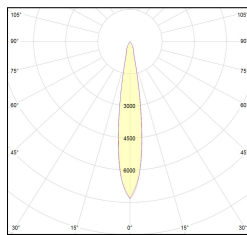

MACROLUX

Codice Articolo	Articolo	Colore	Emissione (°)	Temperatura Luce (°K)	Potenza (W)
2014.0048.08.30.2	TINY/TRACK/30°-2 DALI	Nero (2)	30	3000	8.3
2014.0048.08.30.2700.2	TINY/TRACK/30°-2 2700°K DALI	Nero (2)	30	2700	8.3
2014.0048.08.30.4000.2	TINY/TRACK/30°-2 4000°K DALI	Nero (2)	30	4000	8.3
2014.0048.08.40.2	TINY/TRACK/40°-2 DALI	Nero (2)	40	3000	8.3
2014.0048.08.40.2700.2	TINY/TRACK/40°-2 2700°K DALI	Nero (2)	40	2700	8.3
2014.0048.08.40.4000.2	Tiny Track/40/4000-2#	Nero (2)	40	4000	8.3
2014.0048.08.60.2	TINY/TRACK/60°-2 DALI	Nero (2)	60	3000	8.3
2014.0048.08.60.2700.2	Tiny Track/60/2700-2#	Nero (2)	60	2700	8.3
2014.0048.08.60.4000.2	TINY/TRACK/60°-2 4000°K DALI	Nero (2)	60	4000	8.3
2014.0048.30.2	TINY/TRACK/30°-2	Nero (2)	30	3000	8.3
2014.0048.30.2700.2	TINY/TRACK/30°-2 2700°K	Nero (2)	30	2700	8.3
2014.0048.30.4000.2	Tiny Track/30/4000-2#	Nero (2)	30	4000	8.3
2014.0048.40.2	TINY/TRACK/40°-2	Nero (2)	40	3000	8.3
2014.0048.40.2700.2	TINY/TRACK/40°-2 2700°K	Nero (2)	40	2700	8.3
2014.0048.40.4000.2	TINY/TRACK/40°-2 4000°K	Nero (2)	40	4000	8.3
2014.0048.60.2	TINY/TRACK/60°-2	Nero (2)	60	3000	8.3
2014.0048.60.2700.2	TINY/TRACK/60°-2 2700°K	Nero (2)	60	2700	8.3
2014.0048.60.4000.2	TINY/TRACK/60°-2 4000°K	Nero (2)	60	4000	8.3