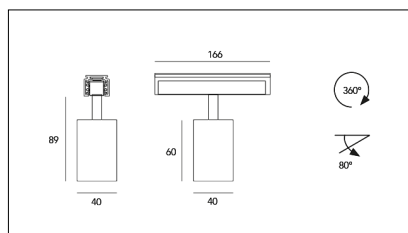

Codice Articolo	Articolo	Colore	Emissione (°)	Temperatura Luce (°K)	Potenza (W)
2014.0048.08.30.2700.4	Tiny Track/30/2700-4#	Bianco (4)	30	2700	8.3
2014.0048.08.30.4	TINY/TRACK/30°-4 DALI	Bianco (4)	30	3000	8.3
2014.0048.08.30.4000.4	Tiny Track/30/4000-4#	Bianco (4)	30	4000	8.3
2014.0048.08.40.2700.4	Tiny Track/40/2700-4#	Bianco (4)	40	2700	8.3
2014.0048.08.40.4	TINY/TRACK/40°-4 DALI	Bianco (4)	40	3000	8.3
2014.0048.08.40.4000.4	Tiny Track/40/4000-4#	Bianco (4)	40	4000	8.3
2014.0048.08.60.2700.4	Tiny Track/60/2700-4#	Bianco (4)	60	2700	8.3
2014.0048.08.60.4	TINY/TRACK/60°-4 DALI	Bianco (4)	60	3000	8.3
2014.0048.08.60.4000.4	Tiny Track/60/4000-4#	Bianco (4)	60	4000	8.3
2014.0048.30.2700.4	Tiny Track/30/2700-4#	Bianco (4)	30	2700	8.3
2014.0048.30.4	TINY/TRACK/30°-4	Bianco (4)	30	3000	8.3
2014.0048.30.4000.4	Tiny Track/30/4000-4#	Bianco (4)	30	4000	8.3
2014.0048.40.2700.4	TINY/TRACK/40°-4 2700°K	Bianco (4)	40	2700	8.3
2014.0048.40.4	TINY/TRACK/40°-4	Bianco (4)	40	3000	8.3
2014.0048.40.4000.4	TINY/TRACK/40°-4 4000°K	Bianco (4)	40	4000	8.3
2014.0048.60.2700.4	TINY/TRACK/60°-4 2700°K	Bianco (4)	60	2700	8.3
2014.0048.60.4	TINY/TRACK/60°-4	Bianco (4)	60	3000	8.3
2014.0048.60.4000.4	Tiny Track/60/4000-4#	Bianco (4)	60	4000	8.3