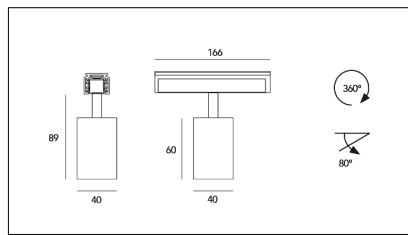

MACROLUX

Codice Articolo	Articolo	Colore	Emissione (°)	Temperatura Luce (°K)	Potenza (W)
2014.0048.08.30.2	TINY/TRACK/30°-2 DALI	Nero (2)	30	3000	8.3
2014.0048.08.30.2700.2	TINY/TRACK/30°-2 2700°K DALI	Nero (2)	30	2700	8.3
2014.0048.08.30.4000.2	TINY/TRACK/30°-2 4000°K DALI	Nero (2)	30	4000	8.3
2014.0048.08.40.2	TINY/TRACK/40°-2 DALI	Nero (2)	40	3000	8.3
2014.0048.08.40.2700.2	TINY/TRACK/40°-2 2700°K DALI	Nero (2)	40	2700	8.3
2014.0048.08.40.4000.2	Tiny Track/40/4000-2#	Nero (2)	40	4000	8.3
2014.0048.08.60.2	TINY/TRACK/60°-2 DALI	Nero (2)	60	3000	8.3
2014.0048.08.60.2700.2	Tiny Track/60/2700-2#	Nero (2)	60	2700	8.3
2014.0048.08.60.4000.2	TINY/TRACK/60°-2 4000°K DALI	Nero (2)	60	4000	8.3
2014.0048.30.2	TINY/TRACK/30°-2	Nero (2)	30	3000	8.3
2014.0048.30.2700.2	TINY/TRACK/30°-2 2700°K	Nero (2)	30	2700	8.3
2014.0048.30.4000.2	Tiny Track/30/4000-2#	Nero (2)	30	4000	8.3
2014.0048.40.2	TINY/TRACK/40°-2	Nero (2)	40	3000	8.3
2014.0048.40.2700.2	TINY/TRACK/40°-2 2700°K	Nero (2)	40	2700	8.3
2014.0048.40.4000.2	TINY/TRACK/40°-2 4000°K	Nero (2)	40	4000	8.3
2014.0048.60.2	TINY/TRACK/60°-2	Nero (2)	60	3000	8.3
2014.0048.60.2700.2	TINY/TRACK/60°-2 2700°K	Nero (2)	60	2700	8.3
2014.0048.60.4000.2	TINY/TRACK/60°-2 4000°K	Nero (2)	60	4000	8.3