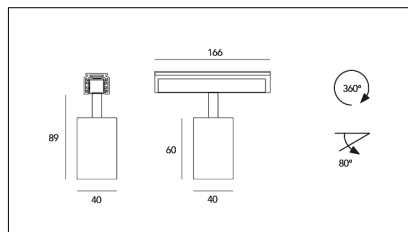

Codice Articolo	Articolo	Colore	Emissione (°)	Temperatura Luce (°K)	Potenza (W)
2014.0048.08.30.2700.4	Tiny Track/30/2700-4#	Bianco (4)	30	2700	8.3
2014.0048.08.30.4	TINY/TRACK/30°-4 DALI	Bianco (4)	30	3000	8.3
2014.0048.08.30.4000.4	Tiny Track/30/4000-4#	Bianco (4)	30	4000	8.3
2014.0048.08.40.2700.4	Tiny Track/40/2700-4#	Bianco (4)	40	2700	8.3
2014.0048.08.40.4	TINY/TRACK/40°-4 DALI	Bianco (4)	40	3000	8.3
2014.0048.08.40.4000.4	Tiny Track/40/4000-4#	Bianco (4)	40	4000	8.3
2014.0048.08.60.2700.4	Tiny Track/60/2700-4#	Bianco (4)	60	2700	8.3
2014.0048.08.60.4	TINY/TRACK/60°-4 DALI	Bianco (4)	60	3000	8.3
2014.0048.08.60.4000.4	Tiny Track/60/4000-4#	Bianco (4)	60	4000	8.3
2014.0048.30.2700.4	Tiny Track/30/2700-4#	Bianco (4)	30	2700	8.3
2014.0048.30.4	TINY/TRACK/30°-4	Bianco (4)	30	3000	8.3
2014.0048.30.4000.4	Tiny Track/30/4000-4#	Bianco (4)	30	4000	8.3
2014.0048.40.2700.4	TINY/TRACK/40°-4 2700°K	Bianco (4)	40	2700	8.3
2014.0048.40.4	TINY/TRACK/40°-4	Bianco (4)	40	3000	8.3
2014.0048.40.4000.4	TINY/TRACK/40°-4 4000°K	Bianco (4)	40	4000	8.3
2014.0048.60.2700.4	TINY/TRACK/60°-4 2700°K	Bianco (4)	60	2700	8.3
2014.0048.60.4	TINY/TRACK/60°-4	Bianco (4)	60	3000	8.3
2014.0048.60.4000.4	Tiny Track/60/4000-4#	Bianco (4)	60	4000	8.3