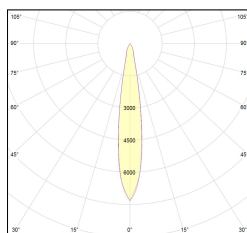

MACROLUX

Codice Articolo	Articolo	Colore	Emissione (°)	Temperatura Luce (°K)	Potenza (W)
2014.0048.08.30.2	TINY/TRACK/30°-2 DALI	Nero (2)	30	3000	8.3
2014.0048.08.30.2700.2	TINY/TRACK/30°-2 2700°K DALI	Nero (2)	30	2700	8.3
2014.0048.08.30.4000.2	TINY/TRACK/30°-2 4000°K DALI	Nero (2)	30	4000	8.3
2014.0048.08.40.2	TINY/TRACK/40°-2 DALI	Nero (2)	40	3000	8.3
2014.0048.08.40.2700.2	TINY/TRACK/40°-2 2700°K DALI	Nero (2)	40	2700	8.3
2014.0048.08.40.4000.2	Tiny Track/40/4000-2#	Nero (2)	40	4000	8.3
2014.0048.08.60.2	TINY/TRACK/60°-2 DALI	Nero (2)	60	3000	8.3
2014.0048.08.60.2700.2	Tiny Track/60/2700-2#	Nero (2)	60	2700	8.3
2014.0048.08.60.4000.2	TINY/TRACK/60°-2 4000°K DALI	Nero (2)	60	4000	8.3
2014.0048.30.2	TINY/TRACK/30°-2	Nero (2)	30	3000	8.3
2014.0048.30.2700.2	TINY/TRACK/30°-2 2700°K	Nero (2)	30	2700	8.3
2014.0048.30.4000.2	Tiny Track/30/4000-2#	Nero (2)	30	4000	8.3
2014.0048.40.2	TINY/TRACK/40°-2	Nero (2)	40	3000	8.3
2014.0048.40.2700.2	TINY/TRACK/40°-2 2700°K	Nero (2)	40	2700	8.3
2014.0048.40.4000.2	TINY/TRACK/40°-2 4000°K	Nero (2)	40	4000	8.3
2014.0048.60.2	TINY/TRACK/60°-2	Nero (2)	60	3000	8.3
2014.0048.60.2700.2	TINY/TRACK/60°-2 2700°K	Nero (2)	60	2700	8.3
2014.0048.60.4000.2	TINY/TRACK/60°-2 4000°K	Nero (2)	60	4000	8.3