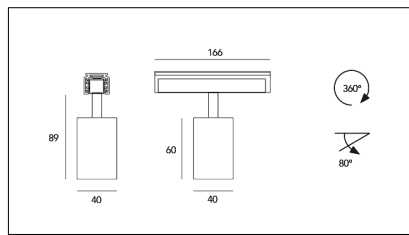

Codice Articolo	Articolo	Colore	Emissione (°)	Temperatura Luce (°K)	Potenza (W)
2014.0048.08.30.2700.4	Tiny Track/30/2700-4#	Bianco (4)	30	2700	8.3
2014.0048.08.30.4	TINY/TRACK/30°-4 DALI	Bianco (4)	30	3000	8.3
2014.0048.08.30.4000.4	Tiny Track/30/4000-4#	Bianco (4)	30	4000	8.3
2014.0048.08.40.2700.4	TINY/TRACK/40°-4 2700°K DALI	Bianco (4)	40	2700	8.3
2014.0048.08.40.4	TINY/TRACK/40°-4 DALI	Bianco (4)	40	3000	8.3
2014.0048.08.40.4000.4	Tiny Track/40/4000-4#	Bianco (4)	40	4000	8.3
2014.0048.08.60.2700.4	Tiny Track/60/2700-4#	Bianco (4)	60	2700	8.3
2014.0048.08.60.4	TINY/TRACK/60°-4 DALI	Bianco (4)	60	3000	8.3
2014.0048.08.60.4000.4	Tiny Track/60/4000-4#	Bianco (4)	60	4000	8.3
2014.0048.30.2700.4	Tiny Track/30/2700-4#	Bianco (4)	30	2700	8.3
2014.0048.30.4	TINY/TRACK/30°-4	Bianco (4)	30	3000	8.3
2014.0048.30.4000.4	Tiny Track/30/4000-4#	Bianco (4)	30	4000	8.3
2014.0048.40.2700.4	TINY/TRACK/40°-4 2700°K	Bianco (4)	40	2700	8.3
2014.0048.40.4	TINY/TRACK/40°-4	Bianco (4)	40	3000	8.3
2014.0048.40.4000.4	TINY/TRACK/40°-4 4000°K	Bianco (4)	40	4000	8.3
2014.0048.60.2700.4	TINY/TRACK/60°-4 2700°K	Bianco (4)	60	2700	8.3
2014.0048.60.4	TINY/TRACK/60°-4	Bianco (4)	60	3000	8.3
2014.0048.60.4000.4	Tiny Track/60/4000-4#	Bianco (4)	60	4000	8.3