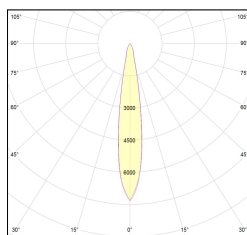

MACROLUX

Codice Articolo	Articolo	Colore	Emissione (°)	Temperatura Luce (°K)	Potenza (W)
2014.0048.08.30.2	TINY/TRACK/30°-2 DALI	Nero (2)	30	3000	8.3
2014.0048.08.30.2700.2	TINY/TRACK/30°-2 2700°K DALI	Nero (2)	30	2700	8.3
2014.0048.08.30.4000.2	TINY/TRACK/30°-2 4000°K DALI	Nero (2)	30	4000	8.3
2014.0048.08.40.2	TINY/TRACK/40°-2 DALI	Nero (2)	40	3000	8.3
2014.0048.08.40.2700.2	TINY/TRACK/40°-2 2700°K DALI	Nero (2)	40	2700	8.3
2014.0048.08.40.4000.2	Tiny Track/40/4000-2#	Nero (2)	40	4000	8.3
2014.0048.08.60.2	TINY/TRACK/60°-2 DALI	Nero (2)	60	3000	8.3
2014.0048.08.60.2700.2	Tiny Track/60/2700-2#	Nero (2)	60	2700	8.3
2014.0048.08.60.4000.2	TINY/TRACK/60°-2 4000°K DALI	Nero (2)	60	4000	8.3
2014.0048.30.2	TINY/TRACK/30°-2	Nero (2)	30	3000	8.3
2014.0048.30.2700.2	TINY/TRACK/30°-2 2700°K	Nero (2)	30	2700	8.3
2014.0048.30.4000.2	Tiny Track/30/4000-2#	Nero (2)	30	4000	8.3
2014.0048.40.2	TINY/TRACK/40°-2	Nero (2)	40	3000	8.3
2014.0048.40.2700.2	TINY/TRACK/40°-2 2700°K	Nero (2)	40	2700	8.3
2014.0048.40.4000.2	TINY/TRACK/40°-2 4000°K	Nero (2)	40	4000	8.3
2014.0048.60.2	TINY/TRACK/60°-2	Nero (2)	60	3000	8.3
2014.0048.60.2700.2	TINY/TRACK/60°-2 2700°K	Nero (2)	60	2700	8.3
2014.0048.60.4000.2	TINY/TRACK/60°-2 4000°K	Nero (2)	60	4000	8.3