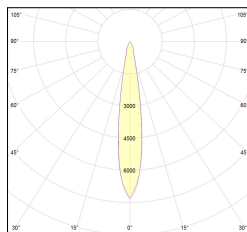

Codice Articolo	Articolo	Colore	Emissione (°)	Temperatura Luce (°K)	Potenza (W)
2014.0048.08.30.2700.96	Tiny Track/30/2700-96#	Bronzo (96)	30	2700	8.3
2014.0048.08.30.4000.96	Tiny Track/30/4000-96#	Bronzo (96)	30	4000	8.3
2014.0048.08.30.96	Tiny Track/30/3000-96#	Bronzo (96)	30	3000	8.3
2014.0048.08.40.2700.96	Tiny Track/40/2700-96#	Bronzo (96)	40	2700	8.3
2014.0048.08.40.4000.96	Tiny Track/40/4000-96#	Bronzo (96)	40	4000	8.3
2014.0048.08.40.96	Tiny Track/40/3000-96#	Bronzo (96)	40	3000	8.3
2014.0048.08.60.2700.96	Tiny Track/60/2700-96#	Bronzo (96)	60	2700	8.3
2014.0048.08.60.4000.96	Tiny Track/60/4000-96#	Bronzo (96)	60	4000	8.3
2014.0048.08.60.96	TINY/TRACK/60°-96 DALI	Bronzo (96)	60	3000	8.3
2014.0048.30.2700.96	Tiny Track/30/2700-96#	Bronzo (96)	30	2700	8.3
2014.0048.30.4000.96	Tiny Track/30/4000-96#	Bronzo (96)	30	4000	8.3
2014.0048.30.96	TINY/TRACK/30°-96	Bronzo (96)	30	3000	8.3
2014.0048.40.2700.96	Tiny Track/40/2700-96#	Bronzo (96)	40	2700	8.3
2014.0048.40.4000.96	TINY/TRACK/40°-96 4000°K	Bronzo (96)	40	4000	8.3
2014.0048.40.96	TINY/TRACK/40°-96	Bronzo (96)	40	3000	8.3
2014.0048.60.2700.96	Tiny Track/60/2700-96#	Bronzo (96)	60	2700	8.3
2014.0048.60.4000.96	Tiny Track/60/4000-96#	Bronzo (96)	60	4000	8.3
2014.0048.60.96	TINY/TRACK/60°-96	Bronzo (96)	60	3000	8.3