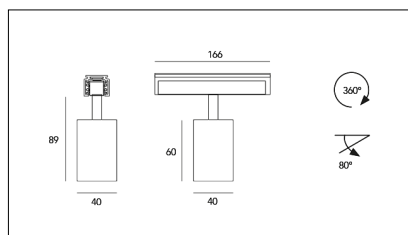

Codice Articolo	Articolo	Colore	Emissione (°)	Temperatura Luce (°K)	Potenza (W)
2014.0048.08.30.2700.4	Tiny Track/30/2700-4#	Bianco (4)	30	2700	8.3
2014.0048.08.30.4	TINY/TRACK/30°-4 DALI	Bianco (4)	30	3000	8.3
2014.0048.08.30.4000.4	Tiny Track/30/4000-4#	Bianco (4)	30	4000	8.3
2014.0048.08.40.2700.4	TINY/TRACK/40°-4 2700°K DALI	Bianco (4)	40	2700	8.3
2014.0048.08.40.4	TINY/TRACK/40°-4 DALI	Bianco (4)	40	3000	8.3
2014.0048.08.40.4000.4	Tiny Track/40/4000-4#	Bianco (4)	40	4000	8.3
2014.0048.08.60.2700.4	Tiny Track/60/2700-4#	Bianco (4)	60	2700	8.3
2014.0048.08.60.4	TINY/TRACK/60°-4 DALI	Bianco (4)	60	3000	8.3
2014.0048.08.60.4000.4	Tiny Track/60/4000-4#	Bianco (4)	60	4000	8.3
2014.0048.30.2700.4	Tiny Track/30/2700-4#	Bianco (4)	30	2700	8.3
2014.0048.30.4	TINY/TRACK/30°-4	Bianco (4)	30	3000	8.3
2014.0048.30.4000.4	Tiny Track/30/4000-4#	Bianco (4)	30	4000	8.3
2014.0048.40.2700.4	TINY/TRACK/40°-4 2700°K	Bianco (4)	40	2700	8.3
2014.0048.40.4	TINY/TRACK/40°-4	Bianco (4)	40	3000	8.3
2014.0048.40.4000.4	TINY/TRACK/40°-4 4000°K	Bianco (4)	40	4000	8.3
2014.0048.60.2700.4	TINY/TRACK/60°-4 2700°K	Bianco (4)	60	2700	8.3
2014.0048.60.4	TINY/TRACK/60°-4	Bianco (4)	60	3000	8.3
2014.0048.60.4000.4	Tiny Track/60/4000-4#	Bianco (4)	60	4000	8.3