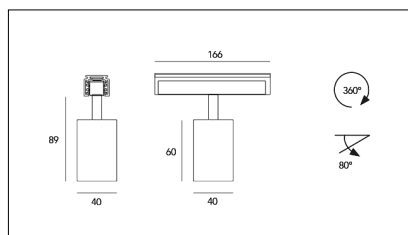

Codice Articolo	Articolo	Colore	Emissione (°)	Temperatura Luce (°K)	Potenza (W)
2014.0048.08.30.2700.4	Tiny Track/30/2700-4#	Bianco (4)	30	2700	8.3
2014.0048.08.30.4	TINY/TRACK/30°-4 DALI	Bianco (4)	30	3000	8.3
2014.0048.08.30.4000.4	Tiny Track/30/4000-4#	Bianco (4)	30	4000	8.3
2014.0048.08.40.2700.4	Tiny Track/40/2700-4#	Bianco (4)	40	2700	8.3
2014.0048.08.40.4	TINY/TRACK/40°-4 DALI	Bianco (4)	40	3000	8.3
2014.0048.08.40.4000.4	Tiny Track/40/4000-4#	Bianco (4)	40	4000	8.3
2014.0048.08.60.2700.4	Tiny Track/60/2700-4#	Bianco (4)	60	2700	8.3
2014.0048.08.60.4	TINY/TRACK/60°-4 DALI	Bianco (4)	60	3000	8.3
2014.0048.08.60.4000.4	Tiny Track/60/4000-4#	Bianco (4)	60	4000	8.3
2014.0048.30.2700.4	Tiny Track/30/2700-4#	Bianco (4)	30	2700	8.3
2014.0048.30.4	TINY/TRACK/30°-4	Bianco (4)	30	3000	8.3
2014.0048.30.4000.4	Tiny Track/30/4000-4#	Bianco (4)	30	4000	8.3
2014.0048.40.2700.4	TINY/TRACK/40°-4 2700°K	Bianco (4)	40	2700	8.3
2014.0048.40.4	TINY/TRACK/40°-4	Bianco (4)	40	3000	8.3
2014.0048.40.4000.4	TINY/TRACK/40°-4 4000°K	Bianco (4)	40	4000	8.3
2014.0048.60.2700.4	TINY/TRACK/60°-4 2700°K	Bianco (4)	60	2700	8.3
2014.0048.60.4	TINY/TRACK/60°-4	Bianco (4)	60	3000	8.3
2014.0048.60.4000.4	Tiny Track/60/4000-4#	Bianco (4)	60	4000	8.3