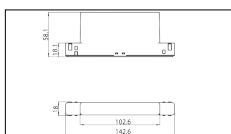

Codice Articolo	Nome	Descrizione	Colore	Tipo di Driver	Potenza (W)
1.1200EN1812	DALIGATE 48V CASAMBI - Box Nero	Interfaccia Bluetooth-DALI compatibile con sistemi Bluetooth CASAMBI - Consumo 8W	Nero (2)	CASAMBI	8