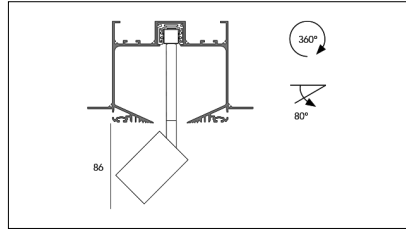

Article code	Article	Colour	Beam angle (°)	Light Temperature (°K)	Watt (W)
2014.0148.08.30.2700.4	Tiny Track/30/2700-4#	White (4)	30	2700	8.3
2014.0148.08.30.4	TINY/DARK/30°-4 DALI	White (4)	30	3000	8.3
2014.0148.08.30.4000.4	Tiny Track/30/4000-4#	White (4)	30	4000	8.3
2014.0148.08.40.2700.4	Tiny Track/40/2700-4#	White (4)	40	2700	8.3
2014.0148.08.40.4	Tiny Track/40/3000-4#	White (4)	40	3000	8.3
2014.0148.08.40.4000.4	Tiny Track/40/4000-4#	White (4)	40	4000	8.3
2014.0148.08.60.2700.4	Tiny Track/60/2700-4#	White (4)	60	2700	8.3
2014.0148.08.60.4	Tiny Track/60/3000-4#	White (4)	60	3000	8.3
2014.0148.08.60.4000.4	Tiny Track/60/4000-4#	White (4)	60	4000	8.3
2014.0148.30.2700.4	Tiny Track/30/2700-4#	White (4)	30	2700	8.3
2014.0148.30.4	Tiny Track/30/3000-4#	White (4)	30	3000	8.3
2014.0148.30.4000.4	Tiny Track/30/4000-4#	White (4)	30	4000	8.3
2014.0148.40.2700.4	Tiny Track/40/2700-4#	White (4)	40	2700	8.3
2014.0148.40.4	TINY/DARK/40°-4	White (4)	40	3000	8.3
2014.0148.40.4000.4	Tiny Track/40/4000-4#	White (4)	40	4000	8.3
2014.0148.60.2700.4	Tiny Track/60/2700-4#	White (4)	60	2700	8.3
2014.0148.60.4	Tiny Track/60/3000-4#	White (4)	60	3000	8.3
2014.0148.60.4000.4	Tiny Track/60/4000-4#	White (4)	60	4000	8.3