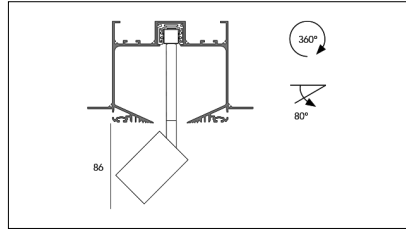

Article code	Article	Colour	Beam angle (°)	Light Temperature (°K)	Watt (W)
2014.0148.08.30.2700.4	Tiny Track/30/2700-4#	White (4)	30	2700	8.3
2014.0148.08.30.4	TINY/DARK/30°-4 DALI	White (4)	30	3000	8.3
2014.0148.08.30.4000.4	Tiny Track/30/4000-4#	White (4)	30	4000	8.3
2014.0148.08.40.2700.4	Tiny Track/40/2700-4#	White (4)	40	2700	8.3
2014.0148.08.40.4	Tiny Track/40/3000-4#	White (4)	40	3000	8.3
2014.0148.08.40.4000.4	Tiny Track/40/4000-4#	White (4)	40	4000	8.3
2014.0148.08.60.2700.4	Tiny Track/60/2700-4#	White (4)	60	2700	8.3
2014.0148.08.60.4	Tiny Track/60/3000-4#	White (4)	60	3000	8.3
2014.0148.08.60.4000.4	Tiny Track/60/4000-4#	White (4)	60	4000	8.3
2014.0148.30.2700.4	Tiny Track/30/2700-4#	White (4)	30	2700	8.3
2014.0148.30.4	Tiny Track/30/3000-4#	White (4)	30	3000	8.3
2014.0148.30.4000.4	Tiny Track/30/4000-4#	White (4)	30	4000	8.3
2014.0148.40.2700.4	Tiny Track/40/2700-4#	White (4)	40	2700	8.3
2014.0148.40.4	TINY/DARK/40°-4	White (4)	40	3000	8.3
2014.0148.40.4000.4	Tiny Track/40/4000-4#	White (4)	40	4000	8.3
2014.0148.60.2700.4	Tiny Track/60/2700-4#	White (4)	60	2700	8.3
2014.0148.60.4	Tiny Track/60/3000-4#	White (4)	60	3000	8.3
2014.0148.60.4000.4	Tiny Track/60/4000-4#	White (4)	60	4000	8.3