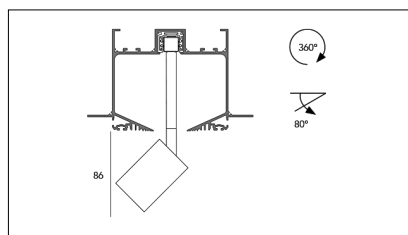

Article code	Article	Colour	Beam angle (°)	Light Temperature (°K)	Watt (W)
2014.0148.08.30.2700.4	Tiny Track/30/2700-4#	White (4)	30	2700	8.3
2014.0148.08.30.4	TINY/DARK/30°-4 DALI	White (4)	30	3000	8.3
2014.0148.08.30.4000.4	Tiny Track/30/4000-4#	White (4)	30	4000	8.3
2014.0148.08.40.2700.4	Tiny Track/40/2700-4#	White (4)	40	2700	8.3
2014.0148.08.40.4	Tiny Track/40/3000-4#	White (4)	40	3000	8.3
2014.0148.08.40.4000.4	Tiny Track/40/4000-4#	White (4)	40	4000	8.3
2014.0148.08.60.2700.4	Tiny Track/60/2700-4#	White (4)	60	2700	8.3
2014.0148.08.60.4	Tiny Track/60/3000-4#	White (4)	60	3000	8.3
2014.0148.08.60.4000.4	Tiny Track/60/4000-4#	White (4)	60	4000	8.3
2014.0148.30.2700.4	Tiny Track/30/2700-4#	White (4)	30	2700	8.3
2014.0148.30.4	Tiny Track/30/3000-4#	White (4)	30	3000	8.3
2014.0148.30.4000.4	Tiny Track/30/4000-4#	White (4)	30	4000	8.3
2014.0148.40.2700.4	Tiny Track/40/2700-4#	White (4)	40	2700	8.3
2014.0148.40.4	TINY/DARK/40°-4	White (4)	40	3000	8.3
2014.0148.40.4000.4	Tiny Track/40/4000-4#	White (4)	40	4000	8.3
2014.0148.60.2700.4	Tiny Track/60/2700-4#	White (4)	60	2700	8.3
2014.0148.60.4	Tiny Track/60/3000-4#	White (4)	60	3000	8.3
2014.0148.60.4000.4	Tiny Track/60/4000-4#	White (4)	60	4000	8.3