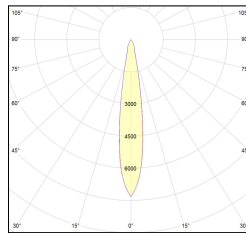

MACROLUX

Article code	Article	Colour	Beam angle (°)	Light Temperature (°K)	Watt (W)
2014.0148.08.30.2	TINY/DARK/30°-2 DALI	Black (2)	30	3000	8.3
2014.0148.08.30.2700.2	TINY/DARK/30°-2 2700°K DALI	Black (2)	30	2700	8.3
2014.0148.08.30.4000.2	Tiny Track/30/4000-2#	Black (2)	30	4000	8.3
2014.0148.08.40.2	TINY/DARK/40°-2 DALI	Black (2)	40	3000	8.3
2014.0148.08.40.2700.2	Tiny Track/40/2700-2#	Black (2)	40	2700	8.3
2014.0148.08.40.4000.2	Tiny Track/40/4000-2#	Black (2)	40	4000	8.3
2014.0148.08.60.2	Tiny Track/60/3000-2#	Black (2)	60	3000	8.3
2014.0148.08.60.2700.2	TINY/DARK/60°-2 2700°K DALI	Black (2)	60	2700	8.3
2014.0148.08.60.4000.2	Tiny Track/60/4000-2#	Black (2)	60	4000	8.3
2014.0148.30.2	TINY/DARK/30°-2	Black (2)	30	3000	8.3
2014.0148.30.2700.2	Tiny Track/30/2700-2#	Black (2)	30	2700	8.3
2014.0148.30.4000.2	Tiny Track/30/4000-2#	Black (2)	30	4000	8.3
2014.0148.40.2	TINY/DARK/40°-2	Black (2)	40	3000	8.3
2014.0148.40.2700.2	Tiny Track/40/2700-2#	Black (2)	40	2700	8.3
2014.0148.40.4000.2	Tiny Track/40/4000-2#	Black (2)	40	4000	8.3
2014.0148.60.2	Tiny Track/60/3000-2#	Black (2)	60	3000	8.3
2014.0148.60.2700.2	Tiny Track/60/2700-2#	Black (2)	60	2700	8.3
2014.0148.60.4000.2	Tiny Track/60/4000-2#	Black (2)	60	4000	8.3