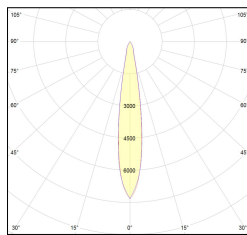

MACROLUX

Article code	Article	Colour	Beam angle (°)	Light Temperature (°K)	Watt (W)
2014.0148.08.30.2	TINY/DARK/30°-2 DALI	Black (2)	30	3000	8.3
2014.0148.08.30.2700.2	TINY/DARK/30°-2 2700°K DALI	Black (2)	30	2700	8.3
2014.0148.08.30.4000.2	Tiny Track/30/4000-2#	Black (2)	30	4000	8.3
2014.0148.08.40.2	TINY/DARK/40°-2 DALI	Black (2)	40	3000	8.3
2014.0148.08.40.2700.2	Tiny Track/40/2700-2#	Black (2)	40	2700	8.3
2014.0148.08.40.4000.2	Tiny Track/40/4000-2#	Black (2)	40	4000	8.3
2014.0148.08.60.2	Tiny Track/60/3000-2#	Black (2)	60	3000	8.3
2014.0148.08.60.2700.2	TINY/DARK/60°-2 2700°K DALI	Black (2)	60	2700	8.3
2014.0148.08.60.4000.2	Tiny Track/60/4000-2#	Black (2)	60	4000	8.3
2014.0148.30.2	TINY/DARK/30°-2	Black (2)	30	3000	8.3
2014.0148.30.2700.2	Tiny Track/30/2700-2#	Black (2)	30	2700	8.3
2014.0148.30.4000.2	Tiny Track/30/4000-2#	Black (2)	30	4000	8.3
2014.0148.40.2	TINY/DARK/40°-2	Black (2)	40	3000	8.3
2014.0148.40.2700.2	Tiny Track/40/2700-2#	Black (2)	40	2700	8.3
2014.0148.40.4000.2	Tiny Track/40/4000-2#	Black (2)	40	4000	8.3
2014.0148.60.2	Tiny Track/60/3000-2#	Black (2)	60	3000	8.3
2014.0148.60.2700.2	Tiny Track/60/2700-2#	Black (2)	60	2700	8.3
2014.0148.60.4000.2	Tiny Track/60/4000-2#	Black (2)	60	4000	8.3