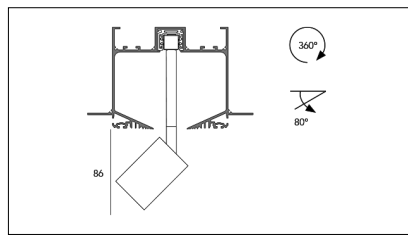

MACROLUX

Article code	Article	Colour	Beam angle (°)	Light Temperature (°K)	Watt (W)
2014.0148.08.30.2	Tiny Track/30/3000-2#	Black (2)	30	3000	8.3
2014.0148.08.30.2700.2	Tiny Track/30/2700-2#	Black (2)	30	2700	8.3
2014.0148.08.30.4000.2	Tiny Track/30/4000-2#	Black (2)	30	4000	8.3
2014.0148.08.40.2	Tiny Track/40/3000-2#	Black (2)	40	3000	8.3
2014.0148.08.40.2700.2	Tiny Track/40/2700-2#	Black (2)	40	2700	8.3
2014.0148.08.40.4000.2	Tiny Track/40/4000-2#	Black (2)	40	4000	8.3
2014.0148.08.60.2	Tiny Track/60/3000-2#	Black (2)	60	3000	8.3
2014.0148.08.60.2700.2	Tiny Track/60/2700-2#	Black (2)	60	2700	8.3
2014.0148.08.60.4000.2	Tiny Track/60/4000-2#	Black (2)	60	4000	8.3
2014.0148.30.2	Tiny Track/30/3000-2#	Black (2)	30	3000	8.3
2014.0148.30.2700.2	Tiny Track/30/2700-2#	Black (2)	30	2700	8.3
2014.0148.30.4000.2	Tiny Track/30/4000-2#	Black (2)	30	4000	8.3
2014.0148.40.2	Tiny Track/40/3000-2#	Black (2)	40	3000	8.3
2014.0148.40.2700.2	Tiny Track/40/2700-2#	Black (2)	40	2700	8.3
2014.0148.40.4000.2	Tiny Track/40/4000-2#	Black (2)	40	4000	8.3
2014.0148.60.2	Tiny Track/60/3000-2#	Black (2)	60	3000	8.3
2014.0148.60.2700.2	Tiny Track/60/2700-2#	Black (2)	60	2700	8.3
2014.0148.60.4000.2	Tiny Track/60/4000-2#	Black (2)	60	4000	8.3