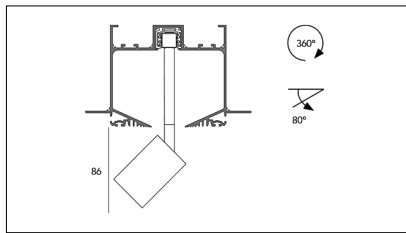

Article code	Article	Colour	Beam angle (°)	Light Temperature (°K)	Watt (W)
2014.0148.08.30.2700.4	Tiny Track/30/2700-4#	White (4)	30	2700	8.3
2014.0148.08.30.4	TINY/DARK/30°-4 DALI	White (4)	30	3000	8.3
2014.0148.08.30.4000.4	Tiny Track/30/4000-4#	White (4)	30	4000	8.3
2014.0148.08.40.2700.4	Tiny Track/40/2700-4#	White (4)	40	2700	8.3
2014.0148.08.40.4	Tiny Track/40/3000-4#	White (4)	40	3000	8.3
2014.0148.08.40.4000.4	Tiny Track/40/4000-4#	White (4)	40	4000	8.3
2014.0148.08.60.2700.4	Tiny Track/60/2700-4#	White (4)	60	2700	8.3
2014.0148.08.60.4	Tiny Track/60/3000-4#	White (4)	60	3000	8.3
2014.0148.08.60.4000.4	Tiny Track/60/4000-4#	White (4)	60	4000	8.3
2014.0148.30.2700.4	Tiny Track/30/2700-4#	White (4)	30	2700	8.3
2014.0148.30.4	Tiny Track/30/3000-4#	White (4)	30	3000	8.3
2014.0148.30.4000.4	Tiny Track/30/4000-4#	White (4)	30	4000	8.3
2014.0148.40.2700.4	Tiny Track/40/2700-4#	White (4)	40	2700	8.3
2014.0148.40.4	TINY/DARK/40°-4	White (4)	40	3000	8.3
2014.0148.40.4000.4	Tiny Track/40/4000-4#	White (4)	40	4000	8.3
2014.0148.60.2700.4	Tiny Track/60/2700-4#	White (4)	60	2700	8.3
2014.0148.60.4	Tiny Track/60/3000-4#	White (4)	60	3000	8.3
2014.0148.60.4000.4	Tiny Track/60/4000-4#	White (4)	60	4000	8.3