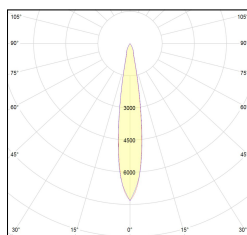

MACROLUX

Article code	Article	Colour	Beam angle (°)	Light Temperature (°K)	Watt (W)
2014.0148.08.30.2	TINY/DARK/30°-2 DALI	Black (2)	30	3000	8.3
2014.0148.08.30.2700.2	TINY/DARK/30°-2 2700°K DALI	Black (2)	30	2700	8.3
2014.0148.08.30.4000.2	Tiny Track/30/4000-2#	Black (2)	30	4000	8.3
2014.0148.08.40.2	TINY/DARK/40°-2 DALI	Black (2)	40	3000	8.3
2014.0148.08.40.2700.2	Tiny Track/40/2700-2#	Black (2)	40	2700	8.3
2014.0148.08.40.4000.2	Tiny Track/40/4000-2#	Black (2)	40	4000	8.3
2014.0148.08.60.2	Tiny Track/60/3000-2#	Black (2)	60	3000	8.3
2014.0148.08.60.2700.2	TINY/DARK/60°-2 2700°K DALI	Black (2)	60	2700	8.3
2014.0148.08.60.4000.2	Tiny Track/60/4000-2#	Black (2)	60	4000	8.3
2014.0148.30.2	TINY/DARK/30°-2	Black (2)	30	3000	8.3
2014.0148.30.2700.2	Tiny Track/30/2700-2#	Black (2)	30	2700	8.3
2014.0148.30.4000.2	Tiny Track/30/4000-2#	Black (2)	30	4000	8.3
2014.0148.40.2	TINY/DARK/40°-2	Black (2)	40	3000	8.3
2014.0148.40.2700.2	Tiny Track/40/2700-2#	Black (2)	40	2700	8.3
2014.0148.40.4000.2	Tiny Track/40/4000-2#	Black (2)	40	4000	8.3
2014.0148.60.2	Tiny Track/60/3000-2#	Black (2)	60	3000	8.3
2014.0148.60.2700.2	Tiny Track/60/2700-2#	Black (2)	60	2700	8.3
2014.0148.60.4000.2	Tiny Track/60/4000-2#	Black (2)	60	4000	8.3