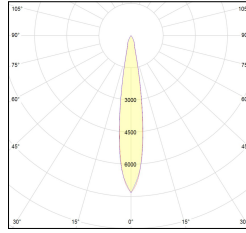

MACROLUX

Article code	Article	Colour	Beam angle (°)	Light Temperature (°K)	Watt (W)
2014.0148.08.30.2	TINY/DARK/30°-2 DALI	Black (2)	30	3000	8.3
2014.0148.08.30.2700.2	TINY/DARK/30°-2 2700°K DALI	Black (2)	30	2700	8.3
2014.0148.08.30.4000.2	Tiny Track/30/4000-2#	Black (2)	30	4000	8.3
2014.0148.08.40.2	TINY/DARK/40°-2 DALI	Black (2)	40	3000	8.3
2014.0148.08.40.2700.2	Tiny Track/40/2700-2#	Black (2)	40	2700	8.3
2014.0148.08.40.4000.2	Tiny Track/40/4000-2#	Black (2)	40	4000	8.3
2014.0148.08.60.2	Tiny Track/60/3000-2#	Black (2)	60	3000	8.3
2014.0148.08.60.2700.2	TINY/DARK/60°-2 2700°K DALI	Black (2)	60	2700	8.3
2014.0148.08.60.4000.2	Tiny Track/60/4000-2#	Black (2)	60	4000	8.3
2014.0148.30.2	TINY/DARK/30°-2	Black (2)	30	3000	8.3
2014.0148.30.2700.2	Tiny Track/30/2700-2#	Black (2)	30	2700	8.3
2014.0148.30.4000.2	Tiny Track/30/4000-2#	Black (2)	30	4000	8.3
2014.0148.40.2	TINY/DARK/40°-2	Black (2)	40	3000	8.3
2014.0148.40.2700.2	Tiny Track/40/2700-2#	Black (2)	40	2700	8.3
2014.0148.40.4000.2	Tiny Track/40/4000-2#	Black (2)	40	4000	8.3
2014.0148.60.2	Tiny Track/60/3000-2#	Black (2)	60	3000	8.3
2014.0148.60.2700.2	Tiny Track/60/2700-2#	Black (2)	60	2700	8.3
2014.0148.60.4000.2	Tiny Track/60/4000-2#	Black (2)	60	4000	8.3