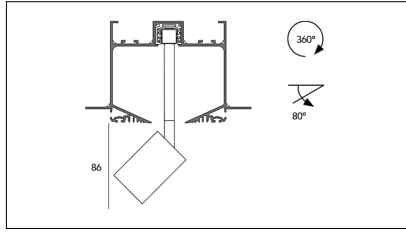

MACROLUX

Article code	Article	Colour	Beam angle (°)	Light Temperature (°K)	Watt (W)
2014.0148.08.30.2	TINY/DARK/30°-2 DALI	Black (2)	30	3000	8.3
2014.0148.08.30.2700.2	TINY/DARK/30°-2 2700°K DALI	Black (2)	30	2700	8.3
2014.0148.08.30.4000.2	Tiny Track/30/4000-2#	Black (2)	30	4000	8.3
2014.0148.08.40.2	TINY/DARK/40°-2 DALI	Black (2)	40	3000	8.3
2014.0148.08.40.2700.2	Tiny Track/40/2700-2#	Black (2)	40	2700	8.3
2014.0148.08.40.4000.2	Tiny Track/40/4000-2#	Black (2)	40	4000	8.3
2014.0148.08.60.2	Tiny Track/60/3000-2#	Black (2)	60	3000	8.3
2014.0148.08.60.2700.2	TINY/DARK/60°-2 2700°K DALI	Black (2)	60	2700	8.3
2014.0148.08.60.4000.2	Tiny Track/60/4000-2#	Black (2)	60	4000	8.3
2014.0148.30.2	TINY/DARK/30°-2	Black (2)	30	3000	8.3
2014.0148.30.2700.2	Tiny Track/30/2700-2#	Black (2)	30	2700	8.3
2014.0148.30.4000.2	Tiny Track/30/4000-2#	Black (2)	30	4000	8.3
2014.0148.40.2	TINY/DARK/40°-2	Black (2)	40	3000	8.3
2014.0148.40.2700.2	Tiny Track/40/2700-2#	Black (2)	40	2700	8.3
2014.0148.40.4000.2	Tiny Track/40/4000-2#	Black (2)	40	4000	8.3
2014.0148.60.2	Tiny Track/60/3000-2#	Black (2)	60	3000	8.3
2014.0148.60.2700.2	Tiny Track/60/2700-2#	Black (2)	60	2700	8.3
2014.0148.60.4000.2	Tiny Track/60/4000-2#	Black (2)	60	4000	8.3