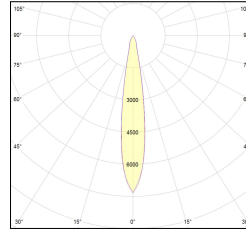

Article code	Article	Colour	Beam angle (°)	Light Temperature (°K)	Watt (W)
2014.0148.08.30.2700.96	Tiny Track/30/2700-96#	Bronze (96)	30	2700	8.3
2014.0148.08.30.4000.96	Tiny Track/30/4000-96#	Bronze (96)	30	4000	8.3
2014.0148.08.30.96	TINY/DARK/30°-96 DALI	Bronze (96)	30	3000	8.3
2014.0148.08.40.2700.96	Tiny Track/40/2700-96#	Bronze (96)	40	2700	8.3
2014.0148.08.40.4000.96	Tiny Track/40/4000-96#	Bronze (96)	40	4000	8.3
2014.0148.08.40.96	Tiny Track/40/3000-96#	Bronze (96)	40	3000	8.3
2014.0148.08.60.2700.96	Tiny Track/60/2700-96#	Bronze (96)	60	2700	8.3
2014.0148.08.60.4000.96	Tiny Track/60/4000-96#	Bronze (96)	60	4000	8.3
2014.0148.08.60.96	Tiny Track/60/3000-96#	Bronze (96)	60	3000	8.3
2014.0148.30.2700.96	Tiny Track/30/2700-96#	Bronze (96)	30	2700	8.3
2014.0148.30.4000.96	Tiny Track/30/4000-96#	Bronze (96)	30	4000	8.3
2014.0148.30.96	Tiny Track/30/3000-96#	Bronze (96)	30	3000	8.3
2014.0148.40.2700.96	Tiny Track/40/2700-96#	Bronze (96)	40	2700	8.3
2014.0148.40.4000.96	Tiny Track/40/4000-96#	Bronze (96)	40	4000	8.3
2014.0148.40.96	Tiny Track/40/3000-96#	Bronze (96)	40	3000	8.3
2014.0148.60.2700.96	Tiny Track/60/2700-96#	Bronze (96)	60	2700	8.3
2014.0148.60.4000.96	Tiny Track/60/4000-96#	Bronze (96)	60	4000	8.3
2014.0148.60.96	Tiny Track/60/3000-96#	Bronze (96)	60	3000	8.3