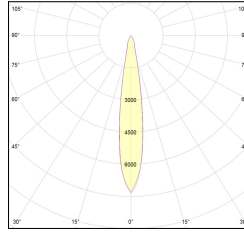

Article code	Article	Colour	Beam angle (°)	Light Temperature (°K)	Watt (W)
2014.0148.08.30.2700.96	Tiny Track/30/2700-96#	Bronze (96)	30	2700	8.3
2014.0148.08.30.4000.96	Tiny Track/30/4000-96#	Bronze (96)	30	4000	8.3
2014.0148.08.30.96	TINY/DARK/30°-96 DALI	Bronze (96)	30	3000	8.3
2014.0148.08.40.2700.96	Tiny Track/40/2700-96#	Bronze (96)	40	2700	8.3
2014.0148.08.40.4000.96	Tiny Track/40/4000-96#	Bronze (96)	40	4000	8.3
2014.0148.08.40.96	Tiny Track/40/3000-96#	Bronze (96)	40	3000	8.3
2014.0148.08.60.2700.96	Tiny Track/60/2700-96#	Bronze (96)	60	2700	8.3
2014.0148.08.60.4000.96	Tiny Track/60/4000-96#	Bronze (96)	60	4000	8.3
2014.0148.08.60.96	Tiny Track/60/3000-96#	Bronze (96)	60	3000	8.3
2014.0148.30.2700.96	Tiny Track/30/2700-96#	Bronze (96)	30	2700	8.3
2014.0148.30.4000.96	Tiny Track/30/4000-96#	Bronze (96)	30	4000	8.3
2014.0148.30.96	Tiny Track/30/3000-96#	Bronze (96)	30	3000	8.3
2014.0148.40.2700.96	Tiny Track/40/2700-96#	Bronze (96)	40	2700	8.3
2014.0148.40.4000.96	Tiny Track/40/4000-96#	Bronze (96)	40	4000	8.3
2014.0148.40.96	Tiny Track/40/3000-96#	Bronze (96)	40	3000	8.3
2014.0148.60.2700.96	Tiny Track/60/2700-96#	Bronze (96)	60	2700	8.3
2014.0148.60.4000.96	Tiny Track/60/4000-96#	Bronze (96)	60	4000	8.3
2014.0148.60.96	Tiny Track/60/3000-96#	Bronze (96)	60	3000	8.3