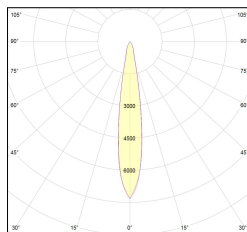

Codice Articolo	Articolo	Colore	Emissione (°)	Temperatura Luce (°K)	Potenza (W)
2014.0148.08.30.2700.96	Tiny Track/30/2700-96#	Bronzo (96)	30	2700	8.3
2014.0148.08.30.4000.96	Tiny Track/30/4000-96#	Bronzo (96)	30	4000	8.3
2014.0148.08.30.96	TINY/DARK/30°-96 DALI	Bronzo (96)	30	3000	8.3
2014.0148.08.40.2700.96	Tiny Track/40/2700-96#	Bronzo (96)	40	2700	8.3
2014.0148.08.40.4000.96	Tiny Track/40/4000-96#	Bronzo (96)	40	4000	8.3
2014.0148.08.40.96	Tiny Track/40/3000-96#	Bronzo (96)	40	3000	8.3
2014.0148.08.60.2700.96	Tiny Track/60/2700-96#	Bronzo (96)	60	2700	8.3
2014.0148.08.60.4000.96	Tiny Track/60/4000-96#	Bronzo (96)	60	4000	8.3
2014.0148.08.60.96	Tiny Track/60/3000-96#	Bronzo (96)	60	3000	8.3
2014.0148.30.2700.96	Tiny Track/30/2700-96#	Bronzo (96)	30	2700	8.3
2014.0148.30.4000.96	Tiny Track/30/4000-96#	Bronzo (96)	30	4000	8.3
2014.0148.30.96	TINY/DARK/30°-96	Bronzo (96)	30	3000	8.3
2014.0148.40.2700.96	Tiny Track/40/2700-96#	Bronzo (96)	40	2700	8.3
2014.0148.40.4000.96	Tiny Track/40/4000-96#	Bronzo (96)	40	4000	8.3
2014.0148.40.96	TINY/DARK/40°-96	Bronzo (96)	40	3000	8.3
2014.0148.60.2700.96	Tiny Track/60/2700-96#	Bronzo (96)	60	2700	8.3
2014.0148.60.4000.96	Tiny Track/60/4000-96#	Bronzo (96)	60	4000	8.3
2014.0148.60.96	TINY/DARK/60°-96	Bronzo (96)	60	3000	8.3