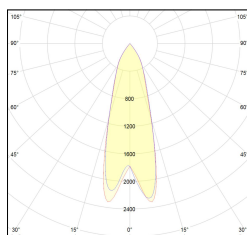

MACROLUX

Codice Articolo	Articolo	Colore	Emissione (°)	Temperatura Luce (°K)	Potenza (W)
2014.0148.08.30.2	TINY/DARK/30°-2 DALI	Nero (2)	30	3000	8.3
2014.0148.08.30.2700.2	TINY/DARK/30°-2 2700°K DALI	Nero (2)	30	2700	8.3
2014.0148.08.30.4000.2	Tiny Track/30/4000-2#	Nero (2)	30	4000	8.3
2014.0148.08.40.2	TINY/DARK/40°-2 DALI	Nero (2)	40	3000	8.3
2014.0148.08.40.2700.2	Tiny Track/40/2700-2#	Nero (2)	40	2700	8.3
2014.0148.08.40.4000.2	Tiny Track/40/4000-2#	Nero (2)	40	4000	8.3
2014.0148.08.60.2	Tiny Track/60/3000-2#	Nero (2)	60	3000	8.3
2014.0148.08.60.2700.2	Tiny Track/60/2700-2#	Nero (2)	60	2700	8.3
2014.0148.08.60.4000.2	Tiny Track/60/4000-2#	Nero (2)	60	4000	8.3
2014.0148.30.2	TINY/DARK/30°-2	Nero (2)	30	3000	8.3
2014.0148.30.2700.2	Tiny Track/30/2700-2#	Nero (2)	30	2700	8.3
2014.0148.30.4000.2	Tiny Track/30/4000-2#	Nero (2)	30	4000	8.3
2014.0148.40.2	TINY/DARK/40°-2	Nero (2)	40	3000	8.3
2014.0148.40.2700.2	Tiny Track/40/2700-2#	Nero (2)	40	2700	8.3
2014.0148.40.4000.2	Tiny Track/40/4000-2#	Nero (2)	40	4000	8.3
2014.0148.60.2	Tiny Track/60/3000-2#	Nero (2)	60	3000	8.3
2014.0148.60.2700.2	Tiny Track/60/2700-2#	Nero (2)	60	2700	8.3
2014.0148.60.4000.2	Tiny Track/60/4000-2#	Nero (2)	60	4000	8.3