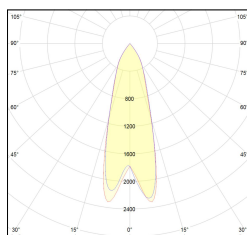

MACROLUX

Codice Articolo	Articolo	Colore	Emissione (°)	Temperatura Luce (°K)	Potenza (W)
2014.0148.08.30.2	TINY/DARK/30°-2 DALI	Nero (2)	30	3000	8.3
2014.0148.08.30.2700.2	TINY/DARK/30°-2 2700°K DALI	Nero (2)	30	2700	8.3
2014.0148.08.30.4000.2	Tiny Track/30/4000-2#	Nero (2)	30	4000	8.3
2014.0148.08.40.2	TINY/DARK/40°-2 DALI	Nero (2)	40	3000	8.3
2014.0148.08.40.2700.2	Tiny Track/40/2700-2#	Nero (2)	40	2700	8.3
2014.0148.08.40.4000.2	Tiny Track/40/4000-2#	Nero (2)	40	4000	8.3
2014.0148.08.60.2	Tiny Track/60/3000-2#	Nero (2)	60	3000	8.3
2014.0148.08.60.2700.2	TINY/DARK/60°-2 2700°K DALI	Nero (2)	60	2700	8.3
2014.0148.08.60.4000.2	Tiny Track/60/4000-2#	Nero (2)	60	4000	8.3
2014.0148.30.2	TINY/DARK/30°-2	Nero (2)	30	3000	8.3
2014.0148.30.2700.2	Tiny Track/30/2700-2#	Nero (2)	30	2700	8.3
2014.0148.30.4000.2	Tiny Track/30/4000-2#	Nero (2)	30	4000	8.3
2014.0148.40.2	TINY/DARK/40°-2	Nero (2)	40	3000	8.3
2014.0148.40.2700.2	Tiny Track/40/2700-2#	Nero (2)	40	2700	8.3
2014.0148.40.4000.2	Tiny Track/40/4000-2#	Nero (2)	40	4000	8.3
2014.0148.60.2	Tiny Track/60/3000-2#	Nero (2)	60	3000	8.3
2014.0148.60.2700.2	Tiny Track/60/2700-2#	Nero (2)	60	2700	8.3
2014.0148.60.4000.2	Tiny Track/60/4000-2#	Nero (2)	60	4000	8.3