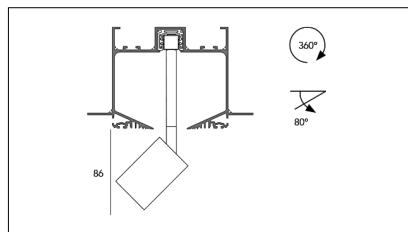

Codice Articolo	Articolo	Colore	Emissione (°)	Temperatura Luce (°K)	Potenza (W)
2014.0148.08.30.2700.4	Tiny Track/30/2700-4#	Bianco (4)	30	2700	8.3
2014.0148.08.30.4	Tiny Track/30/3000-4#	Bianco (4)	30	3000	8.3
2014.0148.08.30.4000.4	Tiny Track/30/4000-4#	Bianco (4)	30	4000	8.3
2014.0148.08.40.2700.4	Tiny Track/40/2700-4#	Bianco (4)	40	2700	8.3
2014.0148.08.40.4	Tiny Track/40/3000-4#	Bianco (4)	40	3000	8.3
2014.0148.08.40.4000.4	Tiny Track/40/4000-4#	Bianco (4)	40	4000	8.3
2014.0148.08.60.2700.4	Tiny Track/60/2700-4#	Bianco (4)	60	2700	8.3
2014.0148.08.60.4	Tiny Track/60/3000-4#	Bianco (4)	60	3000	8.3
2014.0148.08.60.4000.4	Tiny Track/60/4000-4#	Bianco (4)	60	4000	8.3
2014.0148.30.2700.4	Tiny Track/30/2700-4#	Bianco (4)	30	2700	8.3
2014.0148.30.4	Tiny Track/30/3000-4#	Bianco (4)	30	3000	8.3
2014.0148.30.4000.4	Tiny Track/30/4000-4#	Bianco (4)	30	4000	8.3
2014.0148.40.2700.4	Tiny Track/40/2700-4#	Bianco (4)	40	2700	8.3
2014.0148.40.4	Tiny Track/40/3000-4#	Bianco (4)	40	3000	8.3
2014.0148.40.4000.4	Tiny Track/40/4000-4#	Bianco (4)	40	4000	8.3
2014.0148.60.2700.4	Tiny Track/60/2700-4#	Bianco (4)	60	2700	8.3
2014.0148.60.4	Tiny Track/60/3000-4#	Bianco (4)	60	3000	8.3
2014.0148.60.4000.4	Tiny Track/60/4000-4#	Bianco (4)	60	4000	8.3