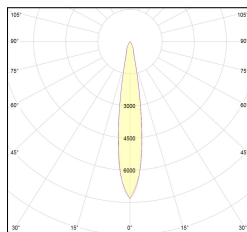

Codice Articolo	Articolo	Colore	Emissione (°)	Temperatura Luce (°K)	Potenza (W)
2014.0148.08.30.2700.96	Tiny Track/30/2700-96#	Bronzo (96)	30	2700	8.3
2014.0148.08.30.4000.96	Tiny Track/30/4000-96#	Bronzo (96)	30	4000	8.3
2014.0148.08.30.96	TINY/DARK/30°-96 DALI	Bronzo (96)	30	3000	8.3
2014.0148.08.40.2700.96	Tiny Track/40/2700-96#	Bronzo (96)	40	2700	8.3
2014.0148.08.40.4000.96	Tiny Track/40/4000-96#	Bronzo (96)	40	4000	8.3
2014.0148.08.40.96	Tiny Track/40/3000-96#	Bronzo (96)	40	3000	8.3
2014.0148.08.60.2700.96	Tiny Track/60/2700-96#	Bronzo (96)	60	2700	8.3
2014.0148.08.60.4000.96	Tiny Track/60/4000-96#	Bronzo (96)	60	4000	8.3
2014.0148.08.60.96	Tiny Track/60/3000-96#	Bronzo (96)	60	3000	8.3
2014.0148.30.2700.96	Tiny Track/30/2700-96#	Bronzo (96)	30	2700	8.3
2014.0148.30.4000.96	Tiny Track/30/4000-96#	Bronzo (96)	30	4000	8.3
2014.0148.30.96	Tiny Track/30/3000-96#	Bronzo (96)	30	3000	8.3
2014.0148.40.2700.96	Tiny Track/40/2700-96#	Bronzo (96)	40	2700	8.3
2014.0148.40.4000.96	Tiny Track/40/4000-96#	Bronzo (96)	40	4000	8.3
2014.0148.40.96	Tiny Track/40/3000-96#	Bronzo (96)	40	3000	8.3
2014.0148.60.2700.96	Tiny Track/60/2700-96#	Bronzo (96)	60	2700	8.3
2014.0148.60.4000.96	Tiny Track/60/4000-96#	Bronzo (96)	60	4000	8.3
2014.0148.60.96	Tiny Track/60/3000-96#	Bronzo (96)	60	3000	8.3