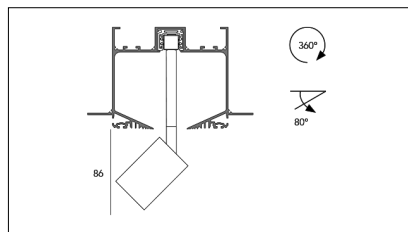

Codice Articolo	Articolo	Colore	Emissione (°)	Temperatura Luce (°K)	Potenza (W)
2014.0148.08.30.2700.4	Tiny Track/30/2700-4#	Bianco (4)	30	2700	8.3
2014.0148.08.30.4	TINY/DARK/30°-4 DALI	Bianco (4)	30	3000	8.3
2014.0148.08.30.4000.4	Tiny Track/30/4000-4#	Bianco (4)	30	4000	8.3
2014.0148.08.40.2700.4	Tiny Track/40/2700-4#	Bianco (4)	40	2700	8.3
2014.0148.08.40.4	Tiny Track/40/3000-4#	Bianco (4)	40	3000	8.3
2014.0148.08.40.4000.4	Tiny Track/40/4000-4#	Bianco (4)	40	4000	8.3
2014.0148.08.60.2700.4	Tiny Track/60/2700-4#	Bianco (4)	60	2700	8.3
2014.0148.08.60.4	Tiny Track/60/3000-4#	Bianco (4)	60	3000	8.3
2014.0148.08.60.4000.4	Tiny Track/60/4000-4#	Bianco (4)	60	4000	8.3
2014.0148.30.2700.4	Tiny Track/30/2700-4#	Bianco (4)	30	2700	8.3
2014.0148.30.4	Tiny Track/30/3000-4#	Bianco (4)	30	3000	8.3
2014.0148.30.4000.4	Tiny Track/30/4000-4#	Bianco (4)	30	4000	8.3
2014.0148.40.2700.4	Tiny Track/40/2700-4#	Bianco (4)	40	2700	8.3
2014.0148.40.4	TINY/DARK/40°-4	Bianco (4)	40	3000	8.3
2014.0148.40.4000.4	Tiny Track/40/4000-4#	Bianco (4)	40	4000	8.3
2014.0148.60.2700.4	Tiny Track/60/2700-4#	Bianco (4)	60	2700	8.3
2014.0148.60.4	Tiny Track/60/3000-4#	Bianco (4)	60	3000	8.3
2014.0148.60.4000.4	Tiny Track/60/4000-4#	Bianco (4)	60	4000	8.3