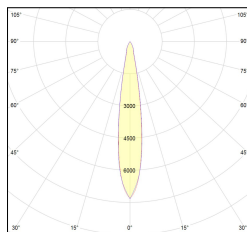

Codice Articolo	Articolo	Colore	Emissione (°)	Temperatura Luce (°K)	Potenza (W)
2014.0148.08.30.2700.96	Tiny Track/30/2700-96#	Bronzo (96)	30	2700	8.3
2014.0148.08.30.4000.96	Tiny Track/30/4000-96#	Bronzo (96)	30	4000	8.3
2014.0148.08.30.96	Tiny Track/30/3000-96#	Bronzo (96)	30	3000	8.3
2014.0148.08.40.2700.96	Tiny Track/40/2700-96#	Bronzo (96)	40	2700	8.3
2014.0148.08.40.4000.96	Tiny Track/40/4000-96#	Bronzo (96)	40	4000	8.3
2014.0148.08.40.96	Tiny Track/40/3000-96#	Bronzo (96)	40	3000	8.3
2014.0148.08.60.2700.96	Tiny Track/60/2700-96#	Bronzo (96)	60	2700	8.3
2014.0148.08.60.4000.96	Tiny Track/60/4000-96#	Bronzo (96)	60	4000	8.3
2014.0148.08.60.96	Tiny Track/60/3000-96#	Bronzo (96)	60	3000	8.3
2014.0148.30.2700.96	Tiny Track/30/2700-96#	Bronzo (96)	30	2700	8.3
2014.0148.30.4000.96	Tiny Track/30/4000-96#	Bronzo (96)	30	4000	8.3
2014.0148.30.96	Tiny Track/30/3000-96#	Bronzo (96)	30	3000	8.3
2014.0148.40.2700.96	Tiny Track/40/2700-96#	Bronzo (96)	40	2700	8.3
2014.0148.40.4000.96	Tiny Track/40/4000-96#	Bronzo (96)	40	4000	8.3
2014.0148.40.96	Tiny Track/40/3000-96#	Bronzo (96)	40	3000	8.3
2014.0148.60.2700.96	Tiny Track/60/2700-96#	Bronzo (96)	60	2700	8.3
2014.0148.60.4000.96	Tiny Track/60/4000-96#	Bronzo (96)	60	4000	8.3
2014.0148.60.96	Tiny Track/60/3000-96#	Bronzo (96)	60	3000	8.3