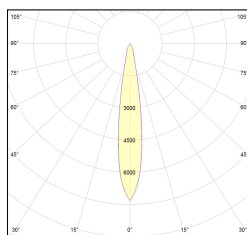

# MACROLUX

Codice Articolo	Articolo	Colore	Emissione (°)	Temperatura Luce (°K)	Potenza (W)
2014.0148.08.30.2	TINY/DARK/30°-2 DALI	Nero (2)	30	3000	8.3
2014.0148.08.30.2700.2	TINY/DARK/30°-2 2700°K DALI	Nero (2)	30	2700	8.3
2014.0148.08.30.4000.2	Tiny Track/30/4000-2#	Nero (2)	30	4000	8.3
2014.0148.08.40.2	TINY/DARK/40°-2 DALI	Nero (2)	40	3000	8.3
2014.0148.08.40.2700.2	Tiny Track/40/2700-2#	Nero (2)	40	2700	8.3
2014.0148.08.40.4000.2	Tiny Track/40/4000-2#	Nero (2)	40	4000	8.3
2014.0148.08.60.2	Tiny Track/60/3000-2#	Nero (2)	60	3000	8.3
2014.0148.08.60.2700.2	TINY/DARK/60°-2 2700°K DALI	Nero (2)	60	2700	8.3
2014.0148.08.60.4000.2	Tiny Track/60/4000-2#	Nero (2)	60	4000	8.3
2014.0148.30.2	TINY/DARK/30°-2	Nero (2)	30	3000	8.3
2014.0148.30.2700.2	Tiny Track/30/2700-2#	Nero (2)	30	2700	8.3
2014.0148.30.4000.2	Tiny Track/30/4000-2#	Nero (2)	30	4000	8.3
2014.0148.40.2	TINY/DARK/40°-2	Nero (2)	40	3000	8.3
2014.0148.40.2700.2	Tiny Track/40/2700-2#	Nero (2)	40	2700	8.3
2014.0148.40.4000.2	Tiny Track/40/4000-2#	Nero (2)	40	4000	8.3
2014.0148.60.2	Tiny Track/60/3000-2#	Nero (2)	60	3000	8.3
2014.0148.60.2700.2	Tiny Track/60/2700-2#	Nero (2)	60	2700	8.3
2014.0148.60.4000.2	Tiny Track/60/4000-2#	Nero (2)	60	4000	8.3