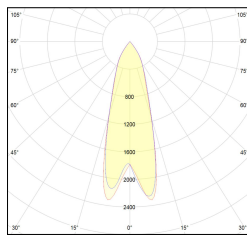

MACROLUX

Codice Articolo	Articolo	Colore	Emissione (°)	Temperatura Luce (°K)	Potenza (W)
2014.0148.08.30.2	TINY/DARK/30°-2 DALI	Nero (2)	30	3000	8.3
2014.0148.08.30.2700.2	TINY/DARK/30°-2 2700°K DALI	Nero (2)	30	2700	8.3
2014.0148.08.30.4000.2	Tiny Track/30/4000-2#	Nero (2)	30	4000	8.3
2014.0148.08.40.2	TINY/DARK/40°-2 DALI	Nero (2)	40	3000	8.3
2014.0148.08.40.2700.2	Tiny Track/40/2700-2#	Nero (2)	40	2700	8.3
2014.0148.08.40.4000.2	Tiny Track/40/4000-2#	Nero (2)	40	4000	8.3
2014.0148.08.60.2	Tiny Track/60/3000-2#	Nero (2)	60	3000	8.3
2014.0148.08.60.2700.2	TINY/DARK/60°-2 2700°K DALI	Nero (2)	60	2700	8.3
2014.0148.08.60.4000.2	Tiny Track/60/4000-2#	Nero (2)	60	4000	8.3
2014.0148.30.2	TINY/DARK/30°-2	Nero (2)	30	3000	8.3
2014.0148.30.2700.2	Tiny Track/30/2700-2#	Nero (2)	30	2700	8.3
2014.0148.30.4000.2	Tiny Track/30/4000-2#	Nero (2)	30	4000	8.3
2014.0148.40.2	TINY/DARK/40°-2	Nero (2)	40	3000	8.3
2014.0148.40.2700.2	Tiny Track/40/2700-2#	Nero (2)	40	2700	8.3
2014.0148.40.4000.2	Tiny Track/40/4000-2#	Nero (2)	40	4000	8.3
2014.0148.60.2	Tiny Track/60/3000-2#	Nero (2)	60	3000	8.3
2014.0148.60.2700.2	Tiny Track/60/2700-2#	Nero (2)	60	2700	8.3
2014.0148.60.4000.2	Tiny Track/60/4000-2#	Nero (2)	60	4000	8.3