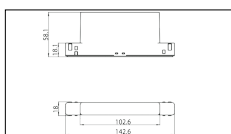

Codice Articolo	Nome	Descrizione	Colore
1.1200EN1812	DALIGATE 48V CASAMBI	Interfaccia Bluetooth-DALI compatibile con sistemi Bluetooth CASAMBI	Nero (2)