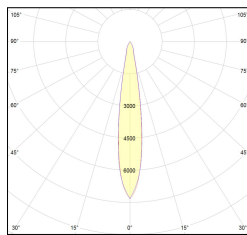

MACROLUX

Codice Articolo	Articolo	Colore	Emissione (°)	Temperatura Luce (°K)	Potenza (W)
2014.0148.08.30.2	TINY/DARK/30°-2 DALI	Nero (2)	30	3000	8.3
2014.0148.08.30.2700.2	TINY/DARK/30°-2 2700°K DALI	Nero (2)	30	2700	8.3
2014.0148.08.30.4000.2	Tiny Track/30/4000-2#	Nero (2)	30	4000	8.3
2014.0148.08.40.2	TINY/DARK/40°-2 DALI	Nero (2)	40	3000	8.3
2014.0148.08.40.2700.2	Tiny Track/40/2700-2#	Nero (2)	40	2700	8.3
2014.0148.08.40.4000.2	Tiny Track/40/4000-2#	Nero (2)	40	4000	8.3
2014.0148.08.60.2	Tiny Track/60/3000-2#	Nero (2)	60	3000	8.3
2014.0148.08.60.2700.2	Tiny Track/60/2700-2#	Nero (2)	60	2700	8.3
2014.0148.08.60.4000.2	Tiny Track/60/4000-2#	Nero (2)	60	4000	8.3
2014.0148.30.2	TINY/DARK/30°-2	Nero (2)	30	3000	8.3
2014.0148.30.2700.2	Tiny Track/30/2700-2#	Nero (2)	30	2700	8.3
2014.0148.30.4000.2	Tiny Track/30/4000-2#	Nero (2)	30	4000	8.3
2014.0148.40.2	TINY/DARK/40°-2	Nero (2)	40	3000	8.3
2014.0148.40.2700.2	Tiny Track/40/2700-2#	Nero (2)	40	2700	8.3
2014.0148.40.4000.2	Tiny Track/40/4000-2#	Nero (2)	40	4000	8.3
2014.0148.60.2	Tiny Track/60/3000-2#	Nero (2)	60	3000	8.3
2014.0148.60.2700.2	Tiny Track/60/2700-2#	Nero (2)	60	2700	8.3
2014.0148.60.4000.2	Tiny Track/60/4000-2#	Nero (2)	60	4000	8.3