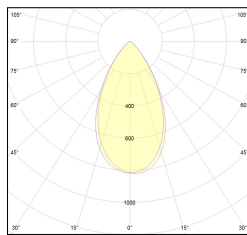

Codice Articolo	Articolo	Colore	Emissione (°)	Temperatura Luce (°K)	Potenza (W)
2014.0148.08.30.2700.96	Tiny Track/30/2700-96#	Bronzo (96)	30	2700	8.3
2014.0148.08.30.4000.96	Tiny Track/30/4000-96#	Bronzo (96)	30	4000	8.3
2014.0148.08.30.96	TINY/DARK/30°-96 DALI	Bronzo (96)	30	3000	8.3
2014.0148.08.40.2700.96	Tiny Track/40/2700-96#	Bronzo (96)	40	2700	8.3
2014.0148.08.40.4000.96	Tiny Track/40/4000-96#	Bronzo (96)	40	4000	8.3
2014.0148.08.40.96	Tiny Track/40/3000-96#	Bronzo (96)	40	3000	8.3
2014.0148.08.60.2700.96	Tiny Track/60/2700-96#	Bronzo (96)	60	2700	8.3
2014.0148.08.60.4000.96	Tiny Track/60/4000-96#	Bronzo (96)	60	4000	8.3
2014.0148.08.60.96	Tiny Track/60/3000-96#	Bronzo (96)	60	3000	8.3
2014.0148.30.2700.96	Tiny Track/30/2700-96#	Bronzo (96)	30	2700	8.3
2014.0148.30.4000.96	Tiny Track/30/4000-96#	Bronzo (96)	30	4000	8.3
2014.0148.30.96	Tiny Track/30/3000-96#	Bronzo (96)	30	3000	8.3
2014.0148.40.2700.96	Tiny Track/40/2700-96#	Bronzo (96)	40	2700	8.3
2014.0148.40.4000.96	Tiny Track/40/4000-96#	Bronzo (96)	40	4000	8.3
2014.0148.40.96	Tiny Track/40/3000-96#	Bronzo (96)	40	3000	8.3
2014.0148.60.2700.96	Tiny Track/60/2700-96#	Bronzo (96)	60	2700	8.3
2014.0148.60.4000.96	Tiny Track/60/4000-96#	Bronzo (96)	60	4000	8.3
2014.0148.60.96	Tiny Track/60/3000-96#	Bronzo (96)	60	3000	8.3