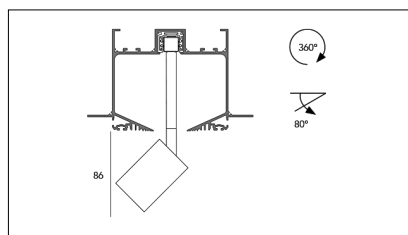

Codice Articolo	Articolo	Colore	Emissione (°)	Temperatura Luce (°K)	Potenza (W)
2014.0148.08.30.2700.4	Tiny Track/30/2700-4#	Bianco (4)	30	2700	8.3
2014.0148.08.30.4	Tiny Track/30/3000-4#	Bianco (4)	30	3000	8.3
2014.0148.08.30.4000.4	Tiny Track/30/4000-4#	Bianco (4)	30	4000	8.3
2014.0148.08.40.2700.4	Tiny Track/40/2700-4#	Bianco (4)	40	2700	8.3
2014.0148.08.40.4	Tiny Track/40/3000-4#	Bianco (4)	40	3000	8.3
2014.0148.08.40.4000.4	Tiny Track/40/4000-4#	Bianco (4)	40	4000	8.3
2014.0148.08.60.2700.4	Tiny Track/60/2700-4#	Bianco (4)	60	2700	8.3
2014.0148.08.60.4	Tiny Track/60/3000-4#	Bianco (4)	60	3000	8.3
2014.0148.08.60.4000.4	Tiny Track/60/4000-4#	Bianco (4)	60	4000	8.3
2014.0148.30.2700.4	Tiny Track/30/2700-4#	Bianco (4)	30	2700	8.3
2014.0148.30.4	Tiny Track/30/3000-4#	Bianco (4)	30	3000	8.3
2014.0148.30.4000.4	Tiny Track/30/4000-4#	Bianco (4)	30	4000	8.3
2014.0148.40.2700.4	Tiny Track/40/2700-4#	Bianco (4)	40	2700	8.3
2014.0148.40.4	TINY/DARK/40°-4	Bianco (4)	40	3000	8.3
2014.0148.40.4000.4	Tiny Track/40/4000-4#	Bianco (4)	40	4000	8.3
2014.0148.60.2700.4	Tiny Track/60/2700-4#	Bianco (4)	60	2700	8.3
2014.0148.60.4	Tiny Track/60/3000-4#	Bianco (4)	60	3000	8.3
2014.0148.60.4000.4	Tiny Track/60/4000-4#	Bianco (4)	60	4000	8.3