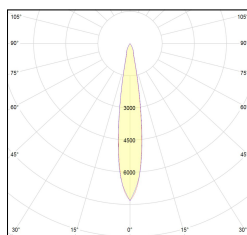

MACROLUX

Codice Articolo	Articolo	Colore	Emissione (°)	Temperatura Luce (°K)	Potenza (W)
2014.0148.08.30.2	TINY/DARK/30°-2 DALI	Nero (2)	30	3000	8.3
2014.0148.08.30.2700.2	TINY/DARK/30°-2 2700°K DALI	Nero (2)	30	2700	8.3
2014.0148.08.30.4000.2	Tiny Track/30/4000-2#	Nero (2)	30	4000	8.3
2014.0148.08.40.2	TINY/DARK/40°-2 DALI	Nero (2)	40	3000	8.3
2014.0148.08.40.2700.2	Tiny Track/40/2700-2#	Nero (2)	40	2700	8.3
2014.0148.08.40.4000.2	Tiny Track/40/4000-2#	Nero (2)	40	4000	8.3
2014.0148.08.60.2	Tiny Track/60/3000-2#	Nero (2)	60	3000	8.3
2014.0148.08.60.2700.2	Tiny Track/60/2700-2#	Nero (2)	60	2700	8.3
2014.0148.08.60.4000.2	Tiny Track/60/4000-2#	Nero (2)	60	4000	8.3
2014.0148.30.2	TINY/DARK/30°-2	Nero (2)	30	3000	8.3
2014.0148.30.2700.2	Tiny Track/30/2700-2#	Nero (2)	30	2700	8.3
2014.0148.30.4000.2	Tiny Track/30/4000-2#	Nero (2)	30	4000	8.3
2014.0148.40.2	TINY/DARK/40°-2	Nero (2)	40	3000	8.3
2014.0148.40.2700.2	Tiny Track/40/2700-2#	Nero (2)	40	2700	8.3
2014.0148.40.4000.2	Tiny Track/40/4000-2#	Nero (2)	40	4000	8.3
2014.0148.60.2	Tiny Track/60/3000-2#	Nero (2)	60	3000	8.3
2014.0148.60.2700.2	Tiny Track/60/2700-2#	Nero (2)	60	2700	8.3
2014.0148.60.4000.2	Tiny Track/60/4000-2#	Nero (2)	60	4000	8.3