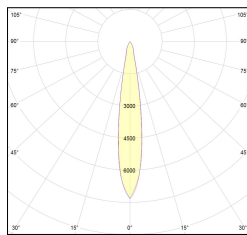

# MACROLUX

Codice Articolo	Articolo	Colore	Emissione (°)	Temperatura Luce (°K)	Potenza (W)
2014.0148.08.30.2	TINY/DARK/30°-2 DALI	Nero (2)	30	3000	8.3
2014.0148.08.30.2700.2	TINY/DARK/30°-2 2700°K DALI	Nero (2)	30	2700	8.3
2014.0148.08.30.4000.2	Tiny Track/30/4000-2#	Nero (2)	30	4000	8.3
2014.0148.08.40.2	TINY/DARK/40°-2 DALI	Nero (2)	40	3000	8.3
2014.0148.08.40.2700.2	Tiny Track/40/2700-2#	Nero (2)	40	2700	8.3
2014.0148.08.40.4000.2	Tiny Track/40/4000-2#	Nero (2)	40	4000	8.3
2014.0148.08.60.2	Tiny Track/60/3000-2#	Nero (2)	60	3000	8.3
2014.0148.08.60.2700.2	TINY/DARK/60°-2 2700°K DALI	Nero (2)	60	2700	8.3
2014.0148.08.60.4000.2	Tiny Track/60/4000-2#	Nero (2)	60	4000	8.3
2014.0148.30.2	TINY/DARK/30°-2	Nero (2)	30	3000	8.3
2014.0148.30.2700.2	Tiny Track/30/2700-2#	Nero (2)	30	2700	8.3
2014.0148.30.4000.2	Tiny Track/30/4000-2#	Nero (2)	30	4000	8.3
2014.0148.40.2	TINY/DARK/40°-2	Nero (2)	40	3000	8.3
2014.0148.40.2700.2	Tiny Track/40/2700-2#	Nero (2)	40	2700	8.3
2014.0148.40.4000.2	Tiny Track/40/4000-2#	Nero (2)	40	4000	8.3
2014.0148.60.2	Tiny Track/60/3000-2#	Nero (2)	60	3000	8.3
2014.0148.60.2700.2	Tiny Track/60/2700-2#	Nero (2)	60	2700	8.3
2014.0148.60.4000.2	Tiny Track/60/4000-2#	Nero (2)	60	4000	8.3