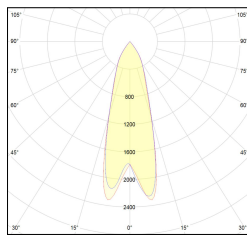

MACROLUX

Codice Articolo	Articolo	Colore	Emissione (°)	Temperatura Luce (°K)	Potenza (W)
2014.0148.08.30.2	TINY/DARK/30°-2 DALI	Nero (2)	30	3000	8.3
2014.0148.08.30.2700.2	TINY/DARK/30°-2 2700°K DALI	Nero (2)	30	2700	8.3
2014.0148.08.30.4000.2	Tiny Track/30/4000-2#	Nero (2)	30	4000	8.3
2014.0148.08.40.2	TINY/DARK/40°-2 DALI	Nero (2)	40	3000	8.3
2014.0148.08.40.2700.2	Tiny Track/40/2700-2#	Nero (2)	40	2700	8.3
2014.0148.08.40.4000.2	Tiny Track/40/4000-2#	Nero (2)	40	4000	8.3
2014.0148.08.60.2	Tiny Track/60/3000-2#	Nero (2)	60	3000	8.3
2014.0148.08.60.2700.2	Tiny Track/60/2700-2#	Nero (2)	60	2700	8.3
2014.0148.08.60.4000.2	Tiny Track/60/4000-2#	Nero (2)	60	4000	8.3
2014.0148.30.2	TINY/DARK/30°-2	Nero (2)	30	3000	8.3
2014.0148.30.2700.2	Tiny Track/30/2700-2#	Nero (2)	30	2700	8.3
2014.0148.30.4000.2	Tiny Track/30/4000-2#	Nero (2)	30	4000	8.3
2014.0148.40.2	TINY/DARK/40°-2	Nero (2)	40	3000	8.3
2014.0148.40.2700.2	Tiny Track/40/2700-2#	Nero (2)	40	2700	8.3
2014.0148.40.4000.2	Tiny Track/40/4000-2#	Nero (2)	40	4000	8.3
2014.0148.60.2	Tiny Track/60/3000-2#	Nero (2)	60	3000	8.3
2014.0148.60.2700.2	Tiny Track/60/2700-2#	Nero (2)	60	2700	8.3
2014.0148.60.4000.2	Tiny Track/60/4000-2#	Nero (2)	60	4000	8.3