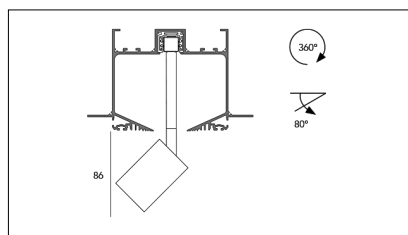

Codice Articolo	Articolo	Colore	Emissione (°)	Temperatura Luce (°K)	Potenza (W)
2014.0148.08.30.2700.4	Tiny Track/30/2700-4#	Bianco (4)	30	2700	8.3
2014.0148.08.30.4	TINY/DARK/30°-4 DALI	Bianco (4)	30	3000	8.3
2014.0148.08.30.4000.4	Tiny Track/30/4000-4#	Bianco (4)	30	4000	8.3
2014.0148.08.40.2700.4	Tiny Track/40/2700-4#	Bianco (4)	40	2700	8.3
2014.0148.08.40.4	Tiny Track/40/3000-4#	Bianco (4)	40	3000	8.3
2014.0148.08.40.4000.4	Tiny Track/40/4000-4#	Bianco (4)	40	4000	8.3
2014.0148.08.60.2700.4	Tiny Track/60/2700-4#	Bianco (4)	60	2700	8.3
2014.0148.08.60.4	Tiny Track/60/3000-4#	Bianco (4)	60	3000	8.3
2014.0148.08.60.4000.4	Tiny Track/60/4000-4#	Bianco (4)	60	4000	8.3
2014.0148.30.2700.4	Tiny Track/30/2700-4#	Bianco (4)	30	2700	8.3
2014.0148.30.4	Tiny Track/30/3000-4#	Bianco (4)	30	3000	8.3
2014.0148.30.4000.4	Tiny Track/30/4000-4#	Bianco (4)	30	4000	8.3
2014.0148.40.2700.4	Tiny Track/40/2700-4#	Bianco (4)	40	2700	8.3
2014.0148.40.4	TINY/DARK/40°-4	Bianco (4)	40	3000	8.3
2014.0148.40.4000.4	Tiny Track/40/4000-4#	Bianco (4)	40	4000	8.3
2014.0148.60.2700.4	Tiny Track/60/2700-4#	Bianco (4)	60	2700	8.3
2014.0148.60.4	Tiny Track/60/3000-4#	Bianco (4)	60	3000	8.3
2014.0148.60.4000.4	Tiny Track/60/4000-4#	Bianco (4)	60	4000	8.3