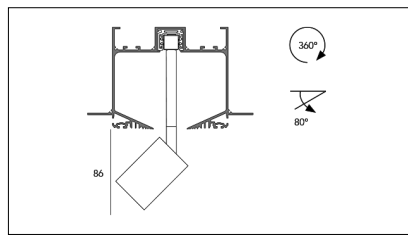

MACROLUX

Codice Articolo	Articolo	Colore	Emissione (°)	Temperatura Luce (°K)	Potenza (W)
2014.0148.08.30.2	TINY/DARK/30°-2 DALI	Nero (2)	30	3000	8.3
2014.0148.08.30.2700.2	TINY/DARK/30°-2 2700°K DALI	Nero (2)	30	2700	8.3
2014.0148.08.30.4000.2	Tiny Track/30/4000-2#	Nero (2)	30	4000	8.3
2014.0148.08.40.2	TINY/DARK/40°-2 DALI	Nero (2)	40	3000	8.3
2014.0148.08.40.2700.2	Tiny Track/40/2700-2#	Nero (2)	40	2700	8.3
2014.0148.08.40.4000.2	Tiny Track/40/4000-2#	Nero (2)	40	4000	8.3
2014.0148.08.60.2	Tiny Track/60/3000-2#	Nero (2)	60	3000	8.3
2014.0148.08.60.2700.2	Tiny Track/60/2700-2#	Nero (2)	60	2700	8.3
2014.0148.08.60.4000.2	Tiny Track/60/4000-2#	Nero (2)	60	4000	8.3
2014.0148.30.2	TINY/DARK/30°-2	Nero (2)	30	3000	8.3
2014.0148.30.2700.2	Tiny Track/30/2700-2#	Nero (2)	30	2700	8.3
2014.0148.30.4000.2	Tiny Track/30/4000-2#	Nero (2)	30	4000	8.3
2014.0148.40.2	TINY/DARK/40°-2	Nero (2)	40	3000	8.3
2014.0148.40.2700.2	Tiny Track/40/2700-2#	Nero (2)	40	2700	8.3
2014.0148.40.4000.2	Tiny Track/40/4000-2#	Nero (2)	40	4000	8.3
2014.0148.60.2	Tiny Track/60/3000-2#	Nero (2)	60	3000	8.3
2014.0148.60.2700.2	Tiny Track/60/2700-2#	Nero (2)	60	2700	8.3
2014.0148.60.4000.2	Tiny Track/60/4000-2#	Nero (2)	60	4000	8.3