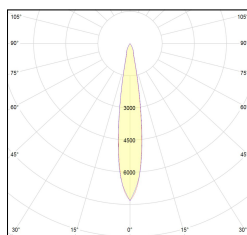

# MACROLUX

Codice Articolo	Articolo	Colore	Emissione (°)	Temperatura Luce (°K)	Potenza (W)
2014.0148.08.30.2	Tiny Track/30/3000-2#	Nero (2)	30	3000	8.3
2014.0148.08.30.2700.2	Tiny Track/30/2700-2#	Nero (2)	30	2700	8.3
2014.0148.08.30.4000.2	Tiny Track/30/4000-2#	Nero (2)	30	4000	8.3
2014.0148.08.40.2	Tiny Track/40/3000-2#	Nero (2)	40	3000	8.3
2014.0148.08.40.2700.2	Tiny Track/40/2700-2#	Nero (2)	40	2700	8.3
2014.0148.08.40.4000.2	Tiny Track/40/4000-2#	Nero (2)	40	4000	8.3
2014.0148.08.60.2	Tiny Track/60/3000-2#	Nero (2)	60	3000	8.3
2014.0148.08.60.2700.2	Tiny Track/60/2700-2#	Nero (2)	60	2700	8.3
2014.0148.08.60.4000.2	Tiny Track/60/4000-2#	Nero (2)	60	4000	8.3
2014.0148.30.2	Tiny Track/30/3000-2#	Nero (2)	30	3000	8.3
2014.0148.30.2700.2	Tiny Track/30/2700-2#	Nero (2)	30	2700	8.3
2014.0148.30.4000.2	Tiny Track/30/4000-2#	Nero (2)	30	4000	8.3
2014.0148.40.2	TINY/DARK/40°-2	Nero (2)	40	3000	8.3
2014.0148.40.2700.2	Tiny Track/40/2700-2#	Nero (2)	40	2700	8.3
2014.0148.40.4000.2	Tiny Track/40/4000-2#	Nero (2)	40	4000	8.3
2014.0148.60.2	Tiny Track/60/3000-2#	Nero (2)	60	3000	8.3
2014.0148.60.2700.2	Tiny Track/60/2700-2#	Nero (2)	60	2700	8.3
2014.0148.60.4000.2	Tiny Track/60/4000-2#	Nero (2)	60	4000	8.3