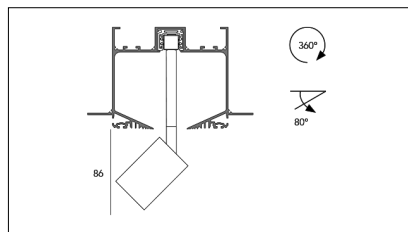

Codice Articolo	Articolo	Colore	Emissione (°)	Temperatura Luce (°K)	Potenza (W)
2014.0148.08.30.2700.4	Tiny Track/30/2700-4#	Bianco (4)	30	2700	8.3
2014.0148.08.30.4	Tiny Track/30/3000-4#	Bianco (4)	30	3000	8.3
2014.0148.08.30.4000.4	Tiny Track/30/4000-4#	Bianco (4)	30	4000	8.3
2014.0148.08.40.2700.4	Tiny Track/40/2700-4#	Bianco (4)	40	2700	8.3
2014.0148.08.40.4	Tiny Track/40/3000-4#	Bianco (4)	40	3000	8.3
2014.0148.08.40.4000.4	Tiny Track/40/4000-4#	Bianco (4)	40	4000	8.3
2014.0148.08.60.2700.4	Tiny Track/60/2700-4#	Bianco (4)	60	2700	8.3
2014.0148.08.60.4	Tiny Track/60/3000-4#	Bianco (4)	60	3000	8.3
2014.0148.08.60.4000.4	Tiny Track/60/4000-4#	Bianco (4)	60	4000	8.3
2014.0148.30.2700.4	Tiny Track/30/2700-4#	Bianco (4)	30	2700	8.3
2014.0148.30.4	Tiny Track/30/3000-4#	Bianco (4)	30	3000	8.3
2014.0148.30.4000.4	Tiny Track/30/4000-4#	Bianco (4)	30	4000	8.3
2014.0148.40.2700.4	Tiny Track/40/2700-4#	Bianco (4)	40	2700	8.3
2014.0148.40.4	TINY/DARK/40°-4	Bianco (4)	40	3000	8.3
2014.0148.40.4000.4	Tiny Track/40/4000-4#	Bianco (4)	40	4000	8.3
2014.0148.60.2700.4	Tiny Track/60/2700-4#	Bianco (4)	60	2700	8.3
2014.0148.60.4	Tiny Track/60/3000-4#	Bianco (4)	60	3000	8.3
2014.0148.60.4000.4	Tiny Track/60/4000-4#	Bianco (4)	60	4000	8.3