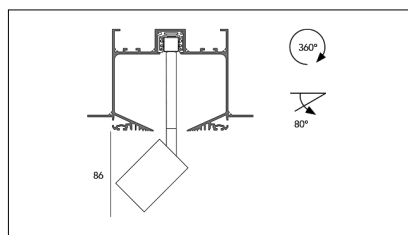

Codice Articolo	Articolo	Colore	Emissione (°)	Temperatura Luce (°K)	Potenza (W)
2014.0148.08.30.2700.4	Tiny Track/30/2700-4#	Bianco (4)	30	2700	8.3
2014.0148.08.30.4	Tiny Track/30/3000-4#	Bianco (4)	30	3000	8.3
2014.0148.08.30.4000.4	Tiny Track/30/4000-4#	Bianco (4)	30	4000	8.3
2014.0148.08.40.2700.4	Tiny Track/40/2700-4#	Bianco (4)	40	2700	8.3
2014.0148.08.40.4	Tiny Track/40/3000-4#	Bianco (4)	40	3000	8.3
2014.0148.08.40.4000.4	Tiny Track/40/4000-4#	Bianco (4)	40	4000	8.3
2014.0148.08.60.2700.4	Tiny Track/60/2700-4#	Bianco (4)	60	2700	8.3
2014.0148.08.60.4	Tiny Track/60/3000-4#	Bianco (4)	60	3000	8.3
2014.0148.08.60.4000.4	Tiny Track/60/4000-4#	Bianco (4)	60	4000	8.3
2014.0148.30.2700.4	Tiny Track/30/2700-4#	Bianco (4)	30	2700	8.3
2014.0148.30.4	Tiny Track/30/3000-4#	Bianco (4)	30	3000	8.3
2014.0148.30.4000.4	Tiny Track/30/4000-4#	Bianco (4)	30	4000	8.3
2014.0148.40.2700.4	Tiny Track/40/2700-4#	Bianco (4)	40	2700	8.3
2014.0148.40.4	Tiny Track/40/3000-4#	Bianco (4)	40	3000	8.3
2014.0148.40.4000.4	Tiny Track/40/4000-4#	Bianco (4)	40	4000	8.3
2014.0148.60.2700.4	Tiny Track/60/2700-4#	Bianco (4)	60	2700	8.3
2014.0148.60.4	Tiny Track/60/3000-4#	Bianco (4)	60	3000	8.3
2014.0148.60.4000.4	Tiny Track/60/4000-4#	Bianco (4)	60	4000	8.3