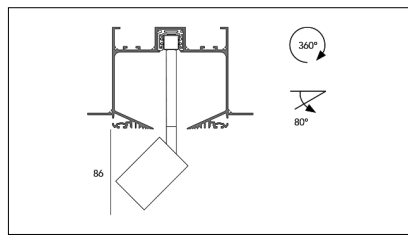

MACROLUX

Codice Articolo	Articolo	Colore	Emissione (°)	Temperatura Luce (°K)	Potenza (W)
2014.0148.08.30.2	Tiny Track/30/3000-2#	Nero (2)	30	3000	8.3
2014.0148.08.30.2700.2	Tiny Track/30/2700-2#	Nero (2)	30	2700	8.3
2014.0148.08.30.4000.2	Tiny Track/30/4000-2#	Nero (2)	30	4000	8.3
2014.0148.08.40.2	Tiny Track/40/3000-2#	Nero (2)	40	3000	8.3
2014.0148.08.40.2700.2	Tiny Track/40/2700-2#	Nero (2)	40	2700	8.3
2014.0148.08.40.4000.2	Tiny Track/40/4000-2#	Nero (2)	40	4000	8.3
2014.0148.08.60.2	Tiny Track/60/3000-2#	Nero (2)	60	3000	8.3
2014.0148.08.60.2700.2	Tiny Track/60/2700-2#	Nero (2)	60	2700	8.3
2014.0148.08.60.4000.2	Tiny Track/60/4000-2#	Nero (2)	60	4000	8.3
2014.0148.30.2	Tiny Track/30/3000-2#	Nero (2)	30	3000	8.3
2014.0148.30.2700.2	Tiny Track/30/2700-2#	Nero (2)	30	2700	8.3
2014.0148.30.4000.2	Tiny Track/30/4000-2#	Nero (2)	30	4000	8.3
2014.0148.40.2	TINY/DARK/40°-2	Nero (2)	40	3000	8.3
2014.0148.40.2700.2	Tiny Track/40/2700-2#	Nero (2)	40	2700	8.3
2014.0148.40.4000.2	Tiny Track/40/4000-2#	Nero (2)	40	4000	8.3
2014.0148.60.2	Tiny Track/60/3000-2#	Nero (2)	60	3000	8.3
2014.0148.60.2700.2	Tiny Track/60/2700-2#	Nero (2)	60	2700	8.3
2014.0148.60.4000.2	Tiny Track/60/4000-2#	Nero (2)	60	4000	8.3