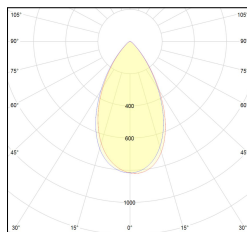

Codice Articolo	Articolo	Colore	Emissione (°)	Temperatura Luce (°K)	Potenza (W)
2014.0148.08.30.2700.96	Tiny Track/30/2700-96#	Bronzo (96)	30	2700	8.3
2014.0148.08.30.4000.96	Tiny Track/30/4000-96#	Bronzo (96)	30	4000	8.3
2014.0148.08.30.96	TINY/DARK/30°-96 DALI	Bronzo (96)	30	3000	8.3
2014.0148.08.40.2700.96	Tiny Track/40/2700-96#	Bronzo (96)	40	2700	8.3
2014.0148.08.40.4000.96	Tiny Track/40/4000-96#	Bronzo (96)	40	4000	8.3
2014.0148.08.40.96	Tiny Track/40/3000-96#	Bronzo (96)	40	3000	8.3
2014.0148.08.60.2700.96	Tiny Track/60/2700-96#	Bronzo (96)	60	2700	8.3
2014.0148.08.60.4000.96	Tiny Track/60/4000-96#	Bronzo (96)	60	4000	8.3
2014.0148.08.60.96	Tiny Track/60/3000-96#	Bronzo (96)	60	3000	8.3
2014.0148.30.2700.96	Tiny Track/30/2700-96#	Bronzo (96)	30	2700	8.3
2014.0148.30.4000.96	Tiny Track/30/4000-96#	Bronzo (96)	30	4000	8.3
2014.0148.30.96	Tiny Track/30/3000-96#	Bronzo (96)	30	3000	8.3
2014.0148.40.2700.96	Tiny Track/40/2700-96#	Bronzo (96)	40	2700	8.3
2014.0148.40.4000.96	Tiny Track/40/4000-96#	Bronzo (96)	40	4000	8.3
2014.0148.40.96	Tiny Track/40/3000-96#	Bronzo (96)	40	3000	8.3
2014.0148.60.2700.96	Tiny Track/60/2700-96#	Bronzo (96)	60	2700	8.3
2014.0148.60.4000.96	Tiny Track/60/4000-96#	Bronzo (96)	60	4000	8.3
2014.0148.60.96	Tiny Track/60/3000-96#	Bronzo (96)	60	3000	8.3