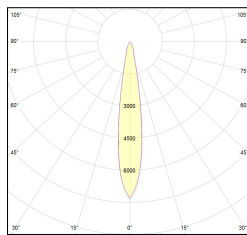

# MACROLUX

Codice Articolo	Articolo	Colore	Emissione (°)	Temperatura Luce (°K)	Potenza (W)
2014.0148.08.30.2	Tiny Track/30/3000-2#	Nero (2)	30	3000	8.3
2014.0148.08.30.2700.2	Tiny Track/30/2700-2#	Nero (2)	30	2700	8.3
2014.0148.08.30.4000.2	Tiny Track/30/4000-2#	Nero (2)	30	4000	8.3
2014.0148.08.40.2	Tiny Track/40/3000-2#	Nero (2)	40	3000	8.3
2014.0148.08.40.2700.2	Tiny Track/40/2700-2#	Nero (2)	40	2700	8.3
2014.0148.08.40.4000.2	Tiny Track/40/4000-2#	Nero (2)	40	4000	8.3
2014.0148.08.60.2	Tiny Track/60/3000-2#	Nero (2)	60	3000	8.3
2014.0148.08.60.2700.2	Tiny Track/60/2700-2#	Nero (2)	60	2700	8.3
2014.0148.08.60.4000.2	Tiny Track/60/4000-2#	Nero (2)	60	4000	8.3
2014.0148.30.2	Tiny Track/30/3000-2#	Nero (2)	30	3000	8.3
2014.0148.30.2700.2	Tiny Track/30/2700-2#	Nero (2)	30	2700	8.3
2014.0148.30.4000.2	Tiny Track/30/4000-2#	Nero (2)	30	4000	8.3
2014.0148.40.2	TINY/DARK/40°-2	Nero (2)	40	3000	8.3
2014.0148.40.2700.2	Tiny Track/40/2700-2#	Nero (2)	40	2700	8.3
2014.0148.40.4000.2	Tiny Track/40/4000-2#	Nero (2)	40	4000	8.3
2014.0148.60.2	Tiny Track/60/3000-2#	Nero (2)	60	3000	8.3
2014.0148.60.2700.2	Tiny Track/60/2700-2#	Nero (2)	60	2700	8.3
2014.0148.60.4000.2	Tiny Track/60/4000-2#	Nero (2)	60	4000	8.3