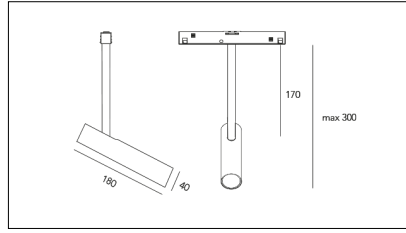

Article code	Article	Beam angle (°)	Light Temperature (°K)	Watt (W)	Colour
1215.0048.08.30.2700.962	LOTUS/48V/30°-962 DALI 2700°K	30	2700	8.3	Bronze/Black (962)
1215.0048.08.30.4000.962	Lotus Track/30/4000-962#	30	4000	8.3	Bronze/Black (962)
1215.0048.08.30.962	LOTUS/48V/30°-962 DALI	30	3000	8.3	Bronze/Black (962)
1215.0048.08.40.2700.962	Lotus Track/40/2700-962#	40	2700	8.3	Bronze/Black (962)
1215.0048.08.40.4000.962	Lotus Track/40/4000-962#	40	4000	8.3	Bronze/Black (962)
1215.0048.08.40.962	LOTUS/48V/40°-962 DALI	40	3000	8.3	Bronze/Black (962)
1215.0048.08.60.2700.962	Lotus Track/60/2700-962#	60	2700	8.3	Bronze/Black (962)
1215.0048.08.60.4000.962	Lotus Track/60/4000-962#	60	4000	8.3	Bronze/Black (962)
1215.0048.08.60.962	LOTUS/48V/60°-962 DALI	60	3000	8.3	Bronze/Black (962)
1215.0048.30.2700.962	Lotus Track/30/2700-962#	30	2700	8.3	Bronze/Black (962)
1215.0048.30.4000.962	Lotus Track/30/4000-962#	30	4000	8.3	Bronze/Black (962)
1215.0048.30.962	LOTUS/48V/30°-962	30	3000	8.3	Bronze/Black (962)
1215.0048.40.2700.962	Lotus Track/40/2700-962#	40	2700	8.3	Bronze/Black (962)
1215.0048.40.4000.962	Lotus Track/40/4000-962#	40	4000	8.3	Bronze/Black (962)
1215.0048.40.962	LOTUS/48V/40°-962	40	3000	8.3	Bronze/Black (962)
1215.0048.60.2700.962	Lotus Track/60/2700-962#	60	2700	8.3	Bronze/Black (962)
1215.0048.60.4000.962	Lotus Track/60/4000-962#	60	4000	8.3	Bronze/Black (962)
1215.0048.60.962	Lotus Track/60/3000-962#	60	3000	8.3	Bronze/Black (962)

Article code	Name	Description	Colour	Driver's type	Watt (W)
1.1200EN1812	DALIGATE 48V CASAMBI	Interfaccia Bluetooth-DALI compatibile con sistemi Bluetooth CASAMBI - Consumo 8W	Black (2)	CASAMBI	8