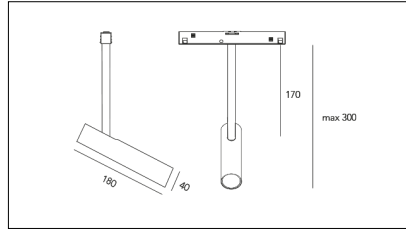

Article code	Article	Beam angle (°)	Light Temperature (°K)	Watt (W)	Colour
1215.0048.08.30.2700.864	Lotus Track/30/2700-864#	30	2700	8.3	Bluish Gray (862)
1215.0048.08.30.4000.864	Lotus Track/30/4000-864#	30	4000	8.3	Bluish Gray (862)
1215.0048.08.30.864	Lotus Track/30/3000-864#	30	3000	8.3	Bluish Gray (862)
1215.0048.08.40.2700.864	Lotus Track/40/2700-864#	40	2700	8.3	Bluish Gray (862)
1215.0048.08.40.4000.864	Lotus Track/40/4000-864#	40	4000	8.3	Bluish Gray (862)
1215.0048.08.40.864	Lotus Track/40/3000-864#	40	3000	8.3	Bluish Gray (862)
1215.0048.08.60.2700.864	Lotus Track/60/2700-864#	60	2700	8.3	Bluish Gray (862)
1215.0048.08.60.4000.864	Lotus Track/60/4000-864#	60	4000	8.3	Bluish Gray (862)
1215.0048.08.60.864	Lotus Track/60/3000-864#	60	3000	8.3	Bluish Gray (862)
1215.0048.30.2700.864	Lotus Track/30/2700-864#	30	2700	8.3	Bluish Gray (862)
1215.0048.30.4000.864	Lotus Track/30/4000-864#	30	4000	8.3	Bluish Gray (862)
1215.0048.30.864	Lotus Track/30/3000-864#	30	3000	8.3	Bluish Gray (862)
1215.0048.40.2700.864	Lotus Track/40/2700-864#	40	2700	8.3	Bluish Gray (862)
1215.0048.40.4000.864	Lotus Track/40/4000-864#	40	4000	8.3	Bluish Gray (862)
1215.0048.40.864	Lotus Track/40/3000-864#	40	3000	8.3	Bluish Gray (862)
1215.0048.60.2700.864	Lotus Track/60/2700-864#	60	2700	8.3	Bluish Gray (862)
1215.0048.60.4000.864	Lotus Track/60/4000-864#	60	4000	8.3	Bluish Gray (862)
1215.0048.60.864	Lotus Track/60/3000-864#	60	3000	8.3	Bluish Gray (862)