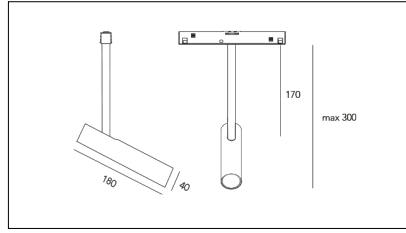

Article code	Article	Beam angle (°)	Light Temperature (°K)	Watt (W)	Colour
1215.0048.08.30.2700.962	LOTUS/48V/30°-962 DALI 2700°K	30	2700	8.3	Bronze/Black (962)
1215.0048.08.30.4000.962	Lotus Track/30/4000-962#	30	4000	8.3	Bronze/Black (962)
1215.0048.08.30.962	LOTUS/48V/30°-962 DALI	30	3000	8.3	Bronze/Black (962)
1215.0048.08.40.2700.962	Lotus Track/40/2700-962#	40	2700	8.3	Bronze/Black (962)
1215.0048.08.40.4000.962	Lotus Track/40/4000-962#	40	4000	8.3	Bronze/Black (962)
1215.0048.08.40.962	LOTUS/48V/40°-962 DALI	40	3000	8.3	Bronze/Black (962)
1215.0048.08.60.2700.962	Lotus Track/60/2700-962#	60	2700	8.3	Bronze/Black (962)
1215.0048.08.60.4000.962	Lotus Track/60/4000-962#	60	4000	8.3	Bronze/Black (962)
1215.0048.08.60.962	Lotus Track/60/3000-962#	60	3000	8.3	Bronze/Black (962)
1215.0048.30.2700.962	Lotus Track/30/2700-962#	30	2700	8.3	Bronze/Black (962)
1215.0048.30.4000.962	Lotus Track/30/4000-962#	30	4000	8.3	Bronze/Black (962)
1215.0048.30.962	LOTUS/48V/30°-962	30	3000	8.3	Bronze/Black (962)
1215.0048.40.2700.962	Lotus Track/40/2700-962#	40	2700	8.3	Bronze/Black (962)
1215.0048.40.4000.962	Lotus Track/40/4000-962#	40	4000	8.3	Bronze/Black (962)
1215.0048.40.962	LOTUS/48V/40°-962	40	3000	8.3	Bronze/Black (962)
1215.0048.60.2700.962	Lotus Track/60/2700-962#	60	2700	8.3	Bronze/Black (962)
1215.0048.60.4000.962	Lotus Track/60/4000-962#	60	4000	8.3	Bronze/Black (962)
1215.0048.60.962	Lotus Track/60/3000-962#	60	3000	8.3	Bronze/Black (962)