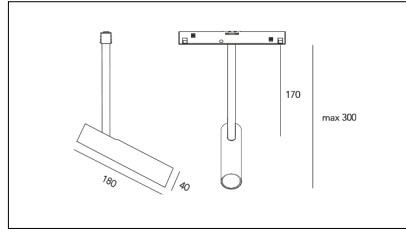

Article code	Article	Beam angle (°)	Light Temperature (°K)	Watt (W)	Colour
1215.0048.08.30.2700.864	Lotus Track/30/2700-864#	30	2700	8.3	Bluish Gray (862)
1215.0048.08.30.4000.864	Lotus Track/30/4000-864#	30	4000	8.3	Bluish Gray (862)
1215.0048.08.30.864	Lotus Track/30/3000-864#	30	3000	8.3	Bluish Gray (862)
1215.0048.08.40.2700.864	Lotus Track/40/2700-864#	40	2700	8.3	Bluish Gray (862)
1215.0048.08.40.4000.864	Lotus Track/40/4000-864#	40	4000	8.3	Bluish Gray (862)
1215.0048.08.40.864	Lotus Track/40/3000-864#	40	3000	8.3	Bluish Gray (862)
1215.0048.08.60.2700.864	Lotus Track/60/2700-864#	60	2700	8.3	Bluish Gray (862)
1215.0048.08.60.4000.864	Lotus Track/60/4000-864#	60	4000	8.3	Bluish Gray (862)
1215.0048.08.60.864	Lotus Track/60/3000-864#	60	3000	8.3	Bluish Gray (862)
1215.0048.30.2700.864	Lotus Track/30/2700-864#	30	2700	8.3	Bluish Gray (862)
1215.0048.30.4000.864	Lotus Track/30/4000-864#	30	4000	8.3	Bluish Gray (862)
1215.0048.30.864	Lotus Track/30/3000-864#	30	3000	8.3	Bluish Gray (862)
1215.0048.40.2700.864	Lotus Track/40/2700-864#	40	2700	8.3	Bluish Gray (862)
1215.0048.40.4000.864	Lotus Track/40/4000-864#	40	4000	8.3	Bluish Gray (862)
1215.0048.40.864	Lotus Track/40/3000-864#	40	3000	8.3	Bluish Gray (862)
1215.0048.60.2700.864	Lotus Track/60/2700-864#	60	2700	8.3	Bluish Gray (862)
1215.0048.60.4000.864	Lotus Track/60/4000-864#	60	4000	8.3	Bluish Gray (862)
1215.0048.60.864	Lotus Track/60/3000-864#	60	3000	8.3	Bluish Gray (862)