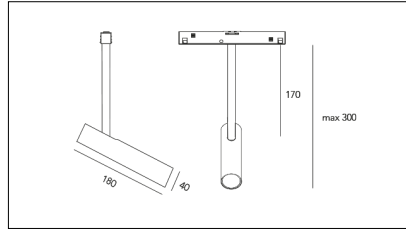

Article code	Article	Beam angle (°)	Light Temperature (°K)	Watt (W)	Colour
1215.0048.08.30.2700.872	Lotus Track/30/2700-872#	30	2700	8.3	Silk Gray (872)
1215.0048.08.30.4000.872	Lotus Track/30/4000-872#	30	4000	8.3	Silk Gray (872)
1215.0048.08.30.872	Lotus Track/30/3000-872#	30	3000	8.3	Silk Gray (872)
1215.0048.08.40.2700.872	Lotus Track/40/2700-872#	40	2700	8.3	Silk Gray (872)
1215.0048.08.40.4000.872	Lotus Track/40/4000-872#	40	4000	8.3	Silk Gray (872)
1215.0048.08.40.872	Lotus Track/40/3000-872#	40	3000	8.3	Silk Gray (872)
1215.0048.08.60.2700.872	Lotus Track/60/2700-872#	60	2700	8.3	Silk Gray (872)
1215.0048.08.60.4000.872	Lotus Track/60/4000-872#	60	4000	8.3	Silk Gray (872)
1215.0048.08.60.872	Lotus Track/60/3000-872#	60	3000	8.3	Silk Gray (872)
1215.0048.30.2700.872	Lotus Track/30/2700-872#	30	2700	8.3	Silk Gray (872)
1215.0048.30.4000.872	Lotus Track/30/4000-872#	30	4000	8.3	Silk Gray (872)
1215.0048.30.872	Lotus Track/30/3000-872#	30	3000	8.3	Silk Gray (872)
1215.0048.40.2700.872	Lotus Track/40/2700-872#	40	2700	8.3	Silk Gray (872)
1215.0048.40.4000.872	Lotus Track/40/4000-872#	40	4000	8.3	Silk Gray (872)
1215.0048.40.872	Lotus Track/40/3000-872#	40	3000	8.3	Silk Gray (872)
1215.0048.60.2700.872	Lotus Track/60/2700-872#	60	2700	8.3	Silk Gray (872)
1215.0048.60.4000.872	Lotus Track/60/4000-872#	60	4000	8.3	Silk Gray (872)
1215.0048.60.872	Lotus Track/60/3000-872#	60	3000	8.3	Silk Gray (872)

Article code	Name	Description	Colour
1.1200EN1812	DALIGATE 48V CASAMBI	Interfaccia Bluetooth-DALI compatibile con sistemi Bluetooth CASAMBI	Black (2)