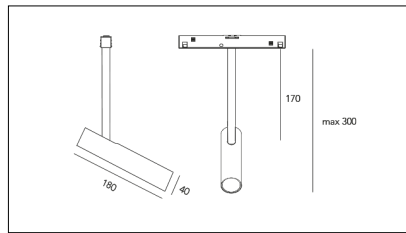

Article code	Article	Beam angle (°)	Light Temperature (°K)	Watt (W)	Colour
1215.0048.08.30.2700.862	Lotus Track/30/2700-862#	30	2700	8.3	Bluish Gray (862)
1215.0048.08.30.4000.862	Lotus Track/30/4000-862#	30	4000	8.3	Bluish Gray (862)
1215.0048.08.30.862	Lotus Track/30/3000-862#	30	3000	8.3	Bluish Gray (862)
1215.0048.08.40.2700.862	Lotus Track/40/2700-862#	40	2700	8.3	Bluish Gray (862)
1215.0048.08.40.4000.862	Lotus Track/40/4000-862#	40	4000	8.3	Bluish Gray (862)
1215.0048.08.40.862	Lotus Track/40/3000-862#	40	3000	8.3	Bluish Gray (862)
1215.0048.08.60.2700.862	Lotus Track/60/2700-862#	60	2700	8.3	Bluish Gray (862)
1215.0048.08.60.4000.862	Lotus Track/60/4000-862#	60	4000	8.3	Bluish Gray (862)
1215.0048.08.60.862	Lotus Track/60/3000-862#	60	3000	8.3	Bluish Gray (862)
1215.0048.30.2700.862	Lotus Track/30/2700-862#	30	2700	8.3	Bluish Gray (862)
1215.0048.30.4000.862	Lotus Track/30/4000-862#	30	4000	8.3	Bluish Gray (862)
1215.0048.30.862	Lotus Track/30/3000-862#	30	3000	8.3	Bluish Gray (862)
1215.0048.40.2700.862	Lotus Track/40/2700-862#	40	2700	8.3	Bluish Gray (862)
1215.0048.40.4000.862	Lotus Track/40/4000-862#	40	4000	8.3	Bluish Gray (862)
1215.0048.40.862	LOTUS/48V/40°-862	40	3000	8.3	Bluish Gray (862)
1215.0048.60.2700.862	Lotus Track/60/2700-862#	60	2700	8.3	Bluish Gray (862)
1215.0048.60.4000.862	Lotus Track/60/4000-862#	60	4000	8.3	Bluish Gray (862)
1215.0048.60.862	Lotus Track/60/3000-862#	60	3000	8.3	Bluish Gray (862)