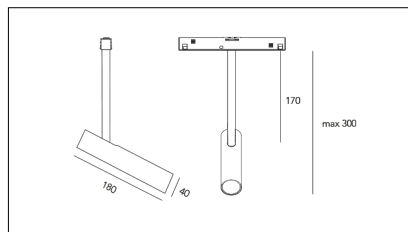

MACROLUX

Article code	Article	Colour	Beam angle (°)	Light Temperature (°K)	Watt (W)
1215.0048.08.30.2	LOTUS/48V/30°-2 DALI	Black (2)	30	3000	8.3
1215.0048.08.30.2700.2	Lotus Track/30/2700-2#	Black (2)	30	2700	8.3
1215.0048.08.30.4000.2	Lotus Track/30/4000-2#	Black (2)	30	4000	8.3
1215.0048.08.40.2	LOTUS/48V/40°-2 DALI	Black (2)	40	3000	8.3
1215.0048.08.40.2700.2	LOTUS/48V/40°-2 DALI 2700°K	Black (2)	40	2700	8.3
1215.0048.08.40.4000.2	Lotus Track/40/4000-2#	Black (2)	40	4000	8.3
1215.0048.08.60.2	Lotus Track/60/3000-2#	Black (2)	60	3000	8.3
1215.0048.08.60.2700.2	LOTUS/48V/60°-2 DALI 2700°K	Black (2)	60	2700	8.3
1215.0048.08.60.4000.2	Lotus Track/60/4000-2#	Black (2)	60	4000	8.3
1215.0048.30.2	LOTUS/48V/30°-2	Black (2)	30	3000	8.3
1215.0048.30.2700.2	LOTUS/48V/30°-2 2700°K	Black (2)	30	2700	8.3
1215.0048.30.4000.2	Lotus Track/30/4000-2#	Black (2)	30	4000	8.3
1215.0048.40.2	LOTUS/48V/40°-2	Black (2)	40	3000	8.3
1215.0048.40.2700.2	LOTUS/48V/40°-2 2700°K	Black (2)	40	2700	8.3
1215.0048.40.4000.2	Lotus Track/40/4000-2#	Black (2)	40	4000	8.3
1215.0048.60.2	LOTUS/48V/60°-2	Black (2)	60	3000	8.3
1215.0048.60.2700.2	Lotus Track/60/2700-2#	Black (2)	60	2700	8.3
1215.0048.60.4000.2	Lotus Track/60/4000-2#	Black (2)	60	4000	8.3