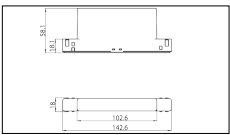

Article code	Name	Description	Colour	Driver's type	Watt (W)
1.1200EN1812	DALIGATE 48V CASAMBI	Interfaccia Bluetooth-DALI compatibile con sistemi Bluetooth CASAMBI - Consumo 8W	Black (2)	CASAMBI	8