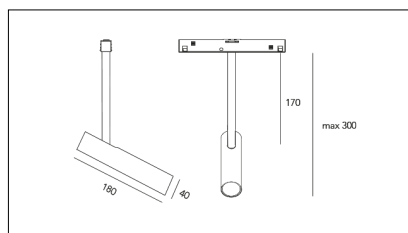

MACROLUX

Article code	Article	Colour	Beam angle (°)	Light Temperature (°K)	Watt (W)
1215.0048.08.30.2	LOTUS/48V/30°-2 DALI	Black (2)	30	3000	8.3
1215.0048.08.30.2700.2	Lotus Track/30/2700-2#	Black (2)	30	2700	8.3
1215.0048.08.30.4000.2	Lotus Track/30/4000-2#	Black (2)	30	4000	8.3
1215.0048.08.40.2	LOTUS/48V/40°-2 DALI	Black (2)	40	3000	8.3
1215.0048.08.40.2700.2	LOTUS/48V/40°-2 DALI 2700°K	Black (2)	40	2700	8.3
1215.0048.08.40.4000.2	Lotus Track/40/4000-2#	Black (2)	40	4000	8.3
1215.0048.08.60.2	Lotus Track/60/3000-2#	Black (2)	60	3000	8.3
1215.0048.08.60.2700.2	LOTUS/48V/60°-2 DALI 2700°K	Black (2)	60	2700	8.3
1215.0048.08.60.4000.2	Lotus Track/60/4000-2#	Black (2)	60	4000	8.3
1215.0048.30.2	LOTUS/48V/30°-2	Black (2)	30	3000	8.3
1215.0048.30.2700.2	LOTUS/48V/30°-2 2700°K	Black (2)	30	2700	8.3
1215.0048.30.4000.2	Lotus Track/30/4000-2#	Black (2)	30	4000	8.3
1215.0048.40.2	LOTUS/48V/40°-2	Black (2)	40	3000	8.3
1215.0048.40.2700.2	LOTUS/48V/40°-2 2700°K	Black (2)	40	2700	8.3
1215.0048.40.4000.2	Lotus Track/40/4000-2#	Black (2)	40	4000	8.3
1215.0048.60.2	LOTUS/48V/60°-2	Black (2)	60	3000	8.3
1215.0048.60.2700.2	Lotus Track/60/2700-2#	Black (2)	60	2700	8.3
1215.0048.60.4000.2	Lotus Track/60/4000-2#	Black (2)	60	4000	8.3