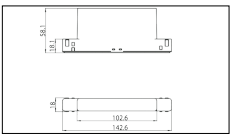

Article code	Name	Description	Colour
1.1200EN1812	DALIGATE 48V CASAMBI	Interfaccia Bluetooth-DALI compatibile con sistemi Bluetooth CASAMBI	Black (2)