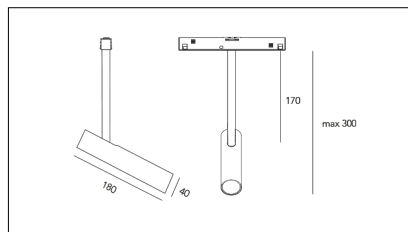

MACROLUX

Article code	Article	Colour	Beam angle (°)	Light Temperature (°K)	Watt (W)
1215.0048.08.30.2	LOTUS/48V/30°-2 DALI	Black (2)	30	3000	8.3
1215.0048.08.30.2700.2	Lotus Track/30/2700-2#	Black (2)	30	2700	8.3
1215.0048.08.30.4000.2	Lotus Track/30/4000-2#	Black (2)	30	4000	8.3
1215.0048.08.40.2	LOTUS/48V/40°-2 DALI	Black (2)	40	3000	8.3
1215.0048.08.40.2700.2	LOTUS/48V/40°-2 DALI 2700°K	Black (2)	40	2700	8.3
1215.0048.08.40.4000.2	Lotus Track/40/4000-2#	Black (2)	40	4000	8.3
1215.0048.08.60.2	LOTUS/48V/60°-2 DALI	Black (2)	60	3000	8.3
1215.0048.08.60.2700.2	LOTUS/48V/60°-2 DALI 2700°K	Black (2)	60	2700	8.3
1215.0048.08.60.4000.2	Lotus Track/60/4000-2#	Black (2)	60	4000	8.3
1215.0048.30.2	LOTUS/48V/30°-2	Black (2)	30	3000	8.3
1215.0048.30.2700.2	LOTUS/48V/30°-2 2700°K	Black (2)	30	2700	8.3
1215.0048.30.4000.2	Lotus Track/30/4000-2#	Black (2)	30	4000	8.3
1215.0048.40.2	LOTUS/48V/40°-2	Black (2)	40	3000	8.3
1215.0048.40.2700.2	LOTUS/48V/40°-2 2700°K	Black (2)	40	2700	8.3
1215.0048.40.4000.2	Lotus Track/40/4000-2#	Black (2)	40	4000	8.3
1215.0048.60.2	LOTUS/48V/60°-2	Black (2)	60	3000	8.3
1215.0048.60.2700.2	Lotus Track/60/2700-2#	Black (2)	60	2700	8.3
1215.0048.60.4000.2	Lotus Track/60/4000-2#	Black (2)	60	4000	8.3