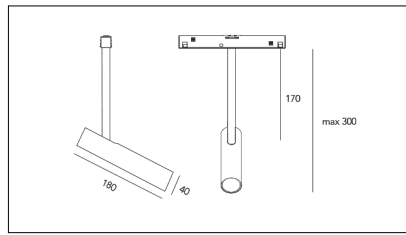

Article code	Article	Beam angle (°)	Light Temperature (°K)	Watt (W)	Colour
1215.0048.08.30.2700.874	Lotus Track/30/2700-874#	30	2700	8.3	Silk Gray (874)
1215.0048.08.30.4000.874	Lotus Track/30/4000-874#	30	4000	8.3	Silk Gray (874)
1215.0048.08.30.874	Lotus Track/30/3000-874#	30	3000	8.3	Silk Gray (874)
1215.0048.08.40.2700.874	Lotus Track/40/2700-874#	40	2700	8.3	Silk Gray (874)
1215.0048.08.40.4000.874	Lotus Track/40/4000-874#	40	4000	8.3	Silk Gray (874)
1215.0048.08.40.874	Lotus Track/40/3000-874#	40	3000	8.3	Silk Gray (874)
1215.0048.08.60.2700.874	Lotus Track/60/2700-874#	60	2700	8.3	Silk Gray (874)
1215.0048.08.60.4000.874	Lotus Track/60/4000-874#	60	4000	8.3	Silk Gray (874)
1215.0048.08.60.874	Lotus Track/60/3000-874#	60	3000	8.3	Silk Gray (874)
1215.0048.30.2700.874	Lotus Track/30/2700-874#	30	2700	8.3	Silk Gray (874)
1215.0048.30.4000.874	Lotus Track/30/4000-874#	30	4000	8.3	Silk Gray (874)
1215.0048.30.874	Lotus Track/30/3000-874#	30	3000	8.3	Silk Gray (874)
1215.0048.40.2700.874	Lotus Track/40/2700-874#	40	2700	8.3	Silk Gray (874)
1215.0048.40.4000.874	Lotus Track/40/4000-874#	40	4000	8.3	Silk Gray (874)
1215.0048.40.874	LOTUS/48V/40°-874	40	3000	8.3	Silk Gray (874)
1215.0048.60.2700.874	Lotus Track/60/2700-874#	60	2700	8.3	Silk Gray (874)
1215.0048.60.4000.874	Lotus Track/60/4000-874#	60	4000	8.3	Silk Gray (874)
1215.0048.60.874	Lotus Track/60/3000-874#	60	3000	8.3	Silk Gray (874)