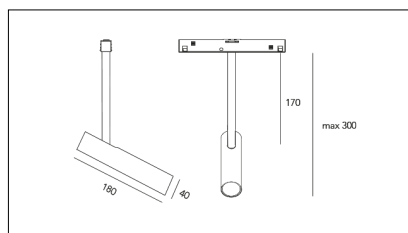

MACROLUX

Article code	Article	Colour	Beam angle (°)	Light Temperature (°K)	Watt (W)
1215.0048.08.30.2	LOTUS/48V/30°-2 DALI	Black (2)	30	3000	8.3
1215.0048.08.30.2700.2	Lotus Track/30/2700-2#	Black (2)	30	2700	8.3
1215.0048.08.30.4000.2	Lotus Track/30/4000-2#	Black (2)	30	4000	8.3
1215.0048.08.40.2	LOTUS/48V/40°-2 DALI	Black (2)	40	3000	8.3
1215.0048.08.40.2700.2	LOTUS/48V/40°-2 DALI 2700°K	Black (2)	40	2700	8.3
1215.0048.08.40.4000.2	Lotus Track/40/4000-2#	Black (2)	40	4000	8.3
1215.0048.08.60.2	LOTUS/48V/60°-2 DALI	Black (2)	60	3000	8.3
1215.0048.08.60.2700.2	LOTUS/48V/60°-2 DALI 2700°K	Black (2)	60	2700	8.3
1215.0048.08.60.4000.2	Lotus Track/60/4000-2#	Black (2)	60	4000	8.3
1215.0048.30.2	LOTUS/48V/30°-2	Black (2)	30	3000	8.3
1215.0048.30.2700.2	LOTUS/48V/30°-2 2700°K	Black (2)	30	2700	8.3
1215.0048.30.4000.2	Lotus Track/30/4000-2#	Black (2)	30	4000	8.3
1215.0048.40.2	LOTUS/48V/40°-2	Black (2)	40	3000	8.3
1215.0048.40.2700.2	LOTUS/48V/40°-2 2700°K	Black (2)	40	2700	8.3
1215.0048.40.4000.2	Lotus Track/40/4000-2#	Black (2)	40	4000	8.3
1215.0048.60.2	LOTUS/48V/60°-2	Black (2)	60	3000	8.3
1215.0048.60.2700.2	Lotus Track/60/2700-2#	Black (2)	60	2700	8.3
1215.0048.60.4000.2	Lotus Track/60/4000-2#	Black (2)	60	4000	8.3