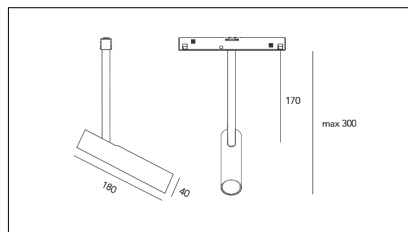

MACROLUX

Article code	Article	Colour	Beam angle (°)	Light Temperature (°K)	Watt (W)
1215.0048.08.30.2	LOTUS/48V/30°-2 DALI	Black (2)	30	3000	8.3
1215.0048.08.30.2700.2	Lotus Track/30/2700-2#	Black (2)	30	2700	8.3
1215.0048.08.30.4000.2	Lotus Track/30/4000-2#	Black (2)	30	4000	8.3
1215.0048.08.40.2	LOTUS/48V/40°-2 DALI	Black (2)	40	3000	8.3
1215.0048.08.40.2700.2	LOTUS/48V/40°-2 DALI 2700°K	Black (2)	40	2700	8.3
1215.0048.08.40.4000.2	Lotus Track/40/4000-2#	Black (2)	40	4000	8.3
1215.0048.08.60.2	LOTUS/48V/60°-2 DALI	Black (2)	60	3000	8.3
1215.0048.08.60.2700.2	LOTUS/48V/60°-2 DALI 2700°K	Black (2)	60	2700	8.3
1215.0048.08.60.4000.2	Lotus Track/60/4000-2#	Black (2)	60	4000	8.3
1215.0048.30.2	LOTUS/48V/30°-2	Black (2)	30	3000	8.3
1215.0048.30.2700.2	LOTUS/48V/30°-2 2700°K	Black (2)	30	2700	8.3
1215.0048.30.4000.2	LOTUS/48V/30°-2 4000°K	Black (2)	30	4000	8.3
1215.0048.40.2	LOTUS/48V/40°-2	Black (2)	40	3000	8.3
1215.0048.40.2700.2	LOTUS/48V/40°-2 2700°K	Black (2)	40	2700	8.3
1215.0048.40.4000.2	Lotus Track/40/4000-2#	Black (2)	40	4000	8.3
1215.0048.60.2	LOTUS/48V/60°-2	Black (2)	60	3000	8.3
1215.0048.60.2700.2	Lotus Track/60/2700-2#	Black (2)	60	2700	8.3
1215.0048.60.4000.2	Lotus Track/60/4000-2#	Black (2)	60	4000	8.3