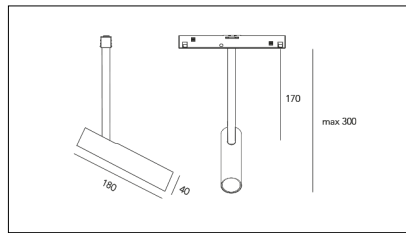

Article code	Article	Beam angle (°)	Light Temperature (°K)	Watt (W)	Colour
1215.0048.08.30.2700.874	Lotus Track/30/2700-874#	30	2700	8.3	Silk Gray (874)
1215.0048.08.30.4000.874	Lotus Track/30/4000-874#	30	4000	8.3	Silk Gray (874)
1215.0048.08.30.874	Lotus Track/30/3000-874#	30	3000	8.3	Silk Gray (874)
1215.0048.08.40.2700.874	Lotus Track/40/2700-874#	40	2700	8.3	Silk Gray (874)
1215.0048.08.40.4000.874	Lotus Track/40/4000-874#	40	4000	8.3	Silk Gray (874)
1215.0048.08.40.874	Lotus Track/40/3000-874#	40	3000	8.3	Silk Gray (874)
1215.0048.08.60.2700.874	Lotus Track/60/2700-874#	60	2700	8.3	Silk Gray (874)
1215.0048.08.60.4000.874	Lotus Track/60/4000-874#	60	4000	8.3	Silk Gray (874)
1215.0048.08.60.874	Lotus Track/60/3000-874#	60	3000	8.3	Silk Gray (874)
1215.0048.30.2700.874	Lotus Track/30/2700-874#	30	2700	8.3	Silk Gray (874)
1215.0048.30.4000.874	Lotus Track/30/4000-874#	30	4000	8.3	Silk Gray (874)
1215.0048.30.874	Lotus Track/30/3000-874#	30	3000	8.3	Silk Gray (874)
1215.0048.40.2700.874	Lotus Track/40/2700-874#	40	2700	8.3	Silk Gray (874)
1215.0048.40.4000.874	Lotus Track/40/4000-874#	40	4000	8.3	Silk Gray (874)
1215.0048.40.874	LOTUS/48V/40°-874	40	3000	8.3	Silk Gray (874)
1215.0048.60.2700.874	Lotus Track/60/2700-874#	60	2700	8.3	Silk Gray (874)
1215.0048.60.4000.874	Lotus Track/60/4000-874#	60	4000	8.3	Silk Gray (874)
1215.0048.60.874	Lotus Track/60/3000-874#	60	3000	8.3	Silk Gray (874)