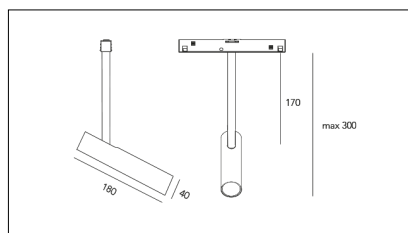

MACROLUX

Article code	Article	Colour	Beam angle (°)	Light Temperature (°K)	Watt (W)
1215.0048.08.30.2	LOTUS/48V/30°-2 DALI	Black (2)	30	3000	8.3
1215.0048.08.30.2700.2	Lotus Track/30/2700-2#	Black (2)	30	2700	8.3
1215.0048.08.30.4000.2	Lotus Track/30/4000-2#	Black (2)	30	4000	8.3
1215.0048.08.40.2	LOTUS/48V/40°-2 DALI	Black (2)	40	3000	8.3
1215.0048.08.40.2700.2	LOTUS/48V/40°-2 DALI 2700°K	Black (2)	40	2700	8.3
1215.0048.08.40.4000.2	Lotus Track/40/4000-2#	Black (2)	40	4000	8.3
1215.0048.08.60.2	LOTUS/48V/60°-2 DALI	Black (2)	60	3000	8.3
1215.0048.08.60.2700.2	LOTUS/48V/60°-2 DALI 2700°K	Black (2)	60	2700	8.3
1215.0048.08.60.4000.2	Lotus Track/60/4000-2#	Black (2)	60	4000	8.3
1215.0048.30.2	LOTUS/48V/30°-2	Black (2)	30	3000	8.3
1215.0048.30.2700.2	LOTUS/48V/30°-2 2700°K	Black (2)	30	2700	8.3
1215.0048.30.4000.2	LOTUS/48V/30°-2 4000°K	Black (2)	30	4000	8.3
1215.0048.40.2	LOTUS/48V/40°-2	Black (2)	40	3000	8.3
1215.0048.40.2700.2	LOTUS/48V/40°-2 2700°K	Black (2)	40	2700	8.3
1215.0048.40.4000.2	Lotus Track/40/4000-2#	Black (2)	40	4000	8.3
1215.0048.60.2	LOTUS/48V/60°-2	Black (2)	60	3000	8.3
1215.0048.60.2700.2	Lotus Track/60/2700-2#	Black (2)	60	2700	8.3
1215.0048.60.4000.2	Lotus Track/60/4000-2#	Black (2)	60	4000	8.3