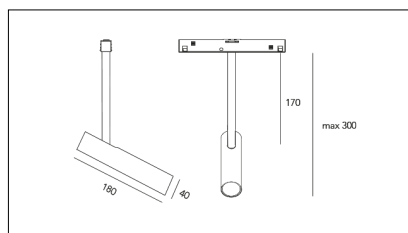

MACROLUX

Codice Articolo	Articolo	Colore	Emissione (°)	Temperatura Luce (°K)	Potenza (W)
1215.0048.08.30.2	LOTUS/48V/30°-2 DALI	Nero (2)	30	3000	8.3
1215.0048.08.30.2700.2	Lotus Track/30/2700-2#	Nero (2)	30	2700	8.3
1215.0048.08.30.4000.2	Lotus Track/30/4000-2#	Nero (2)	30	4000	8.3
1215.0048.08.40.2	LOTUS/48V/40°-2 DALI	Nero (2)	40	3000	8.3
1215.0048.08.40.2700.2	LOTUS/48V/40°-2 DALI 2700°K	Nero (2)	40	2700	8.3
1215.0048.08.40.4000.2	Lotus Track/40/4000-2#	Nero (2)	40	4000	8.3
1215.0048.08.60.2	Lotus Track/60/3000-2#	Nero (2)	60	3000	8.3
1215.0048.08.60.2700.2	LOTUS/48V/60°-2 DALI 2700°K	Nero (2)	60	2700	8.3
1215.0048.08.60.4000.2	Lotus Track/60/4000-2#	Nero (2)	60	4000	8.3
1215.0048.30.2	Lotus Track/30/3000-2#	Nero (2)	30	3000	8.3
1215.0048.30.2700.2	LOTUS/48V/30°-2 2700°K	Nero (2)	30	2700	8.3
1215.0048.30.4000.2	Lotus Track/30/4000-2#	Nero (2)	30	4000	8.3
1215.0048.40.2	LOTUS/48V/40°-2	Nero (2)	40	3000	8.3
1215.0048.40.2700.2	LOTUS/48V/40°-2 2700°K	Nero (2)	40	2700	8.3
1215.0048.40.4000.2	Lotus Track/40/4000-2#	Nero (2)	40	4000	8.3
1215.0048.60.2	LOTUS/48V/60°-2	Nero (2)	60	3000	8.3
1215.0048.60.2700.2	Lotus Track/60/2700-2#	Nero (2)	60	2700	8.3
1215.0048.60.4000.2	Lotus Track/60/4000-2#	Nero (2)	60	4000	8.3