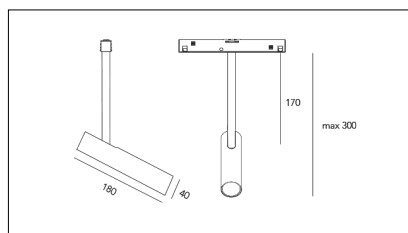

Codice Articolo	Articolo	Emissione (°)	Temperatura Luce (°K)	Potenza (W)	Colore
1215.0048.08.30.2700.862	Lotus Track/30/2700-862#	30	2700	8.3	Grigio bluastrò (862)
1215.0048.08.30.4000.862	Lotus Track/30/4000-862#	30	4000	8.3	Grigio bluastrò (862)
1215.0048.08.30.862	Lotus Track/30/3000-862#	30	3000	8.3	Grigio bluastrò (862)
1215.0048.08.40.2700.862	Lotus Track/40/2700-862#	40	2700	8.3	Grigio bluastrò (862)
1215.0048.08.40.4000.862	Lotus Track/40/4000-862#	40	4000	8.3	Grigio bluastrò (862)
1215.0048.08.40.862	Lotus Track/40/3000-862#	40	3000	8.3	Grigio bluastrò (862)
1215.0048.08.60.2700.862	Lotus Track/60/2700-862#	60	2700	8.3	Grigio bluastrò (862)
1215.0048.08.60.4000.862	Lotus Track/60/4000-862#	60	4000	8.3	Grigio bluastrò (862)
1215.0048.08.60.862	Lotus Track/60/3000-862#	60	3000	8.3	Grigio bluastrò (862)
1215.0048.30.2700.862	Lotus Track/30/2700-862#	30	2700	8.3	Grigio bluastrò (862)
1215.0048.30.4000.862	Lotus Track/30/4000-862#	30	4000	8.3	Grigio bluastrò (862)
1215.0048.30.862	Lotus Track/30/3000-862#	30	3000	8.3	Grigio bluastrò (862)
1215.0048.40.2700.862	Lotus Track/40/2700-862#	40	2700	8.3	Grigio bluastrò (862)
1215.0048.40.4000.862	Lotus Track/40/4000-862#	40	4000	8.3	Grigio bluastrò (862)
1215.0048.40.862	LOTUS/48V/40°-862	40	3000	8.3	Grigio bluastrò (862)
1215.0048.60.2700.862	Lotus Track/60/2700-862#	60	2700	8.3	Grigio bluastrò (862)
1215.0048.60.4000.862	Lotus Track/60/4000-862#	60	4000	8.3	Grigio bluastrò (862)
1215.0048.60.862	Lotus Track/60/3000-862#	60	3000	8.3	Grigio bluastrò (862)