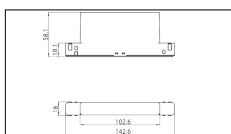

Codice Articolo	Nome	Descrizione	Colore	Tipo di Driver	Potenza (W)
1.1200EN1812	DALIGATE 48V CASAMBI	Interfaccia Bluetooth-DALI compatibile con sistemi Bluetooth CASAMBI - Consumo 8W	Nero (2)	CASAMBI	8