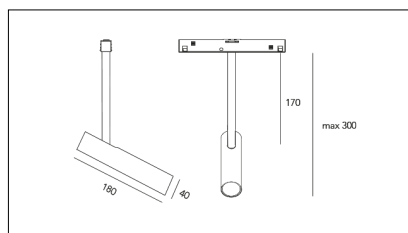

MACROLUX

Codice Articolo	Articolo	Colore	Emissione (°)	Temperatura Luce (°K)	Potenza (W)
1215.0048.08.30.2700.4	Lotus Track/30/2700-4#	Bianco (4)	30	2700	8.3
1215.0048.08.30.4	LOTUS/48V/30°-4 DALI	Bianco (4)	30	3000	8.3
1215.0048.08.30.4000.4	Lotus Track/30/4000-4#	Bianco (4)	30	4000	8.3
1215.0048.08.40.2700.4	Lotus Track/40/2700-4#	Bianco (4)	40	2700	8.3
1215.0048.08.40.4	LOTUS/48V/40°-4 DALI	Bianco (4)	40	3000	8.3
1215.0048.08.40.4000.4	Lotus Track/40/4000-4#	Bianco (4)	40	4000	8.3
1215.0048.08.60.2700.4	LOTUS/48V/60°-4 DALI 2700°K	Bianco (4)	60	2700	8.3
1215.0048.08.60.4	LOTUS/48V/60°-4 DALI	Bianco (4)	60	3000	8.3
1215.0048.08.60.4000.4	Lotus Track/60/4000-4#	Bianco (4)	60	4000	8.3
1215.0048.30.2700.4	Lotus Track/30/2700-4#	Bianco (4)	30	2700	8.3
1215.0048.30.4	LOTUS/48V/30°-4	Bianco (4)	30	3000	8.3
1215.0048.30.4000.4	Lotus Track/30/4000-4#	Bianco (4)	30	4000	8.3
1215.0048.40.2700.4	Lotus Track/40/2700-4#	Bianco (4)	40	2700	8.3
1215.0048.40.4	LOTUS/48V/40°-4	Bianco (4)	40	3000	8.3
1215.0048.40.4000.4	Lotus Track/40/4000-4#	Bianco (4)	40	4000	8.3
1215.0048.60.2700.4	Lotus Track/60/2700-4#	Bianco (4)	60	2700	8.3
1215.0048.60.4	Lotus Track/60/3000-4#	Bianco (4)	60	3000	8.3
1215.0048.60.4000.4	Lotus Track/60/4000-4#	Bianco (4)	60	4000	8.3