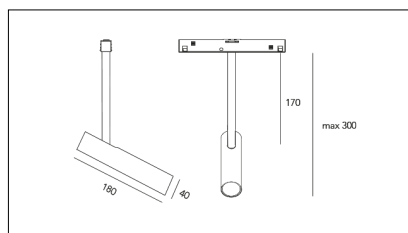

MACROLUX

Codice Articolo	Articolo	Colore	Emissione (°)	Temperatura Luce (°K)	Potenza (W)
1215.0048.08.30.2700.4	Lotus Track/30/2700-4#	Bianco (4)	30	2700	8.3
1215.0048.08.30.4	LOTUS/48V/30°-4 DALI	Bianco (4)	30	3000	8.3
1215.0048.08.30.4000.4	Lotus Track/30/4000-4#	Bianco (4)	30	4000	8.3
1215.0048.08.40.2700.4	Lotus Track/40/2700-4#	Bianco (4)	40	2700	8.3
1215.0048.08.40.4	LOTUS/48V/40°-4 DALI	Bianco (4)	40	3000	8.3
1215.0048.08.40.4000.4	Lotus Track/40/4000-4#	Bianco (4)	40	4000	8.3
1215.0048.08.60.2700.4	LOTUS/48V/60°-4 DALI 2700°K	Bianco (4)	60	2700	8.3
1215.0048.08.60.4	LOTUS/48V/60°-4 DALI	Bianco (4)	60	3000	8.3
1215.0048.08.60.4000.4	Lotus Track/60/4000-4#	Bianco (4)	60	4000	8.3
1215.0048.30.2700.4	Lotus Track/30/2700-4#	Bianco (4)	30	2700	8.3
1215.0048.30.4	LOTUS/48V/30°-4	Bianco (4)	30	3000	8.3
1215.0048.30.4000.4	Lotus Track/30/4000-4#	Bianco (4)	30	4000	8.3
1215.0048.40.2700.4	Lotus Track/40/2700-4#	Bianco (4)	40	2700	8.3
1215.0048.40.4	LOTUS/48V/40°-4	Bianco (4)	40	3000	8.3
1215.0048.40.4000.4	Lotus Track/40/4000-4#	Bianco (4)	40	4000	8.3
1215.0048.60.2700.4	Lotus Track/60/2700-4#	Bianco (4)	60	2700	8.3
1215.0048.60.4	LOTUS/48V/60°-4	Bianco (4)	60	3000	8.3
1215.0048.60.4000.4	Lotus Track/60/4000-4#	Bianco (4)	60	4000	8.3