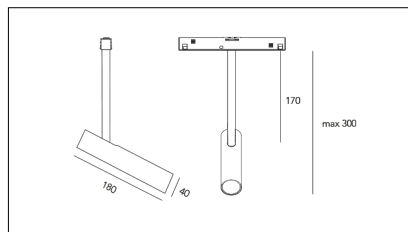

MACROLUX

Codice Articolo	Articolo	Colore	Emissione (°)	Temperatura Luce (°K)	Potenza (W)
1215.0048.08.30.2700.4	Lotus Track/30/2700-4#	Bianco (4)	30	2700	8.3
1215.0048.08.30.4	LOTUS/48V/30°-4 DALI	Bianco (4)	30	3000	8.3
1215.0048.08.30.4000.4	Lotus Track/30/4000-4#	Bianco (4)	30	4000	8.3
1215.0048.08.40.2700.4	Lotus Track/40/2700-4#	Bianco (4)	40	2700	8.3
1215.0048.08.40.4	LOTUS/48V/40°-4 DALI	Bianco (4)	40	3000	8.3
1215.0048.08.40.4000.4	Lotus Track/40/4000-4#	Bianco (4)	40	4000	8.3
1215.0048.08.60.2700.4	LOTUS/48V/60°-4 DALI 2700°K	Bianco (4)	60	2700	8.3
1215.0048.08.60.4	LOTUS/48V/60°-4 DALI	Bianco (4)	60	3000	8.3
1215.0048.08.60.4000.4	Lotus Track/60/4000-4#	Bianco (4)	60	4000	8.3
1215.0048.30.2700.4	Lotus Track/30/2700-4#	Bianco (4)	30	2700	8.3
1215.0048.30.4	LOTUS/48V/30°-4	Bianco (4)	30	3000	8.3
1215.0048.30.4000.4	Lotus Track/30/4000-4#	Bianco (4)	30	4000	8.3
1215.0048.40.2700.4	Lotus Track/40/2700-4#	Bianco (4)	40	2700	8.3
1215.0048.40.4	LOTUS/48V/40°-4	Bianco (4)	40	3000	8.3
1215.0048.40.4000.4	Lotus Track/40/4000-4#	Bianco (4)	40	4000	8.3
1215.0048.60.2700.4	Lotus Track/60/2700-4#	Bianco (4)	60	2700	8.3
1215.0048.60.4	Lotus Track/60/3000-4#	Bianco (4)	60	3000	8.3
1215.0048.60.4000.4	Lotus Track/60/4000-4#	Bianco (4)	60	4000	8.3