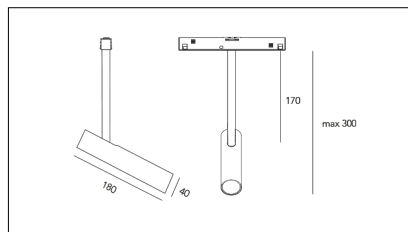

MACROLUX

Codice Articolo	Articolo	Colore	Emissione (°)	Temperatura Luce (°K)	Potenza (W)
1215.0048.08.30.2700.4	Lotus Track/30/2700-4#	Bianco (4)	30	2700	8.3
1215.0048.08.30.4	LOTUS/48V/30°-4 DALI	Bianco (4)	30	3000	8.3
1215.0048.08.30.4000.4	Lotus Track/30/4000-4#	Bianco (4)	30	4000	8.3
1215.0048.08.40.2700.4	Lotus Track/40/2700-4#	Bianco (4)	40	2700	8.3
1215.0048.08.40.4	LOTUS/48V/40°-4 DALI	Bianco (4)	40	3000	8.3
1215.0048.08.40.4000.4	Lotus Track/40/4000-4#	Bianco (4)	40	4000	8.3
1215.0048.08.60.2700.4	LOTUS/48V/60°-4 DALI 2700°K	Bianco (4)	60	2700	8.3
1215.0048.08.60.4	LOTUS/48V/60°-4 DALI	Bianco (4)	60	3000	8.3
1215.0048.08.60.4000.4	Lotus Track/60/4000-4#	Bianco (4)	60	4000	8.3
1215.0048.30.2700.4	Lotus Track/30/2700-4#	Bianco (4)	30	2700	8.3
1215.0048.30.4	LOTUS/48V/30°-4	Bianco (4)	30	3000	8.3
1215.0048.30.4000.4	Lotus Track/30/4000-4#	Bianco (4)	30	4000	8.3
1215.0048.40.2700.4	Lotus Track/40/2700-4#	Bianco (4)	40	2700	8.3
1215.0048.40.4	LOTUS/48V/40°-4	Bianco (4)	40	3000	8.3
1215.0048.40.4000.4	Lotus Track/40/4000-4#	Bianco (4)	40	4000	8.3
1215.0048.60.2700.4	Lotus Track/60/2700-4#	Bianco (4)	60	2700	8.3
1215.0048.60.4	LOTUS/48V/60°-4	Bianco (4)	60	3000	8.3
1215.0048.60.4000.4	Lotus Track/60/4000-4#	Bianco (4)	60	4000	8.3