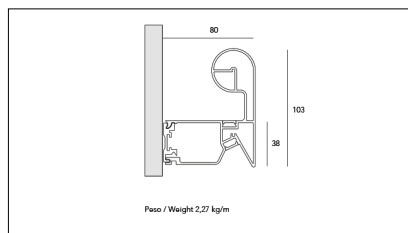

MACROLUX

Article code	Article	Colour	Light Temperature (°K)	Size (mm)
79.0012.00.92	GRIP-92 L=max 3 m	Black (92)		
79.0012.120.2700.92	GRIP/9.6W/2700°K-92 L=max 3 m	Black (92)	2700	
79.0012.120.4000.92	GRIP/9.6W/4000°K-92 L=max 3 m	Black (92)	4000	
79.0012.120.92	GRIP/9.6W/3000°K-92 L=max 3 m	Black (92)	3000	
79.0012.K1.2700.92	*GRIP/1000-92 ALREADY MADE	Black (92)	2700	1000
79.0012.K1.4000.92	*GRIP/1000-92 ALREADY MADE	Black (92)	4000	1000
79.0012.K1.92	GRIP/1000-92 19W ALREADY MADE	Black (92)	3000	1000
79.0012.K2.2700.92	GRIP/2000-92 39W 2700°K ALREADY MADE	Black (92)	2700	2000
79.0012.K2.4000.92	*GRIP/2000-92 ALREADY MADE	Black (92)	4000	2000
79.0012.K2.92	GRIP/2000-92 39W ALREADY MADE	Black (92)	3000	2000
79.0012.K3.2700.92	GRIP/3000-92 58W 2700°K ALREADY MADE	Black (92)	2700	3000
79.0012.K3.4000.92	GRIP/3000-92 58W 4000°K ALREADY MADE	Black (92)	4000	3000
79.0012.K3.92	GRIP/3000-92 58W ALREADY MADE	Black (92)	3000	3000

Article code	Article	Colour	Light Temperature (°K)	Size (mm)
79.0012.00.94	GRIP-94 L=max 3 m	White (94)		
79.0012.120.2700.94	GRIP/9.6W/2700°K-94 L=max 3 m	White (94)	2700	
79.0012.120.4000.94	GRIP/9.6W/4000°K-94 L=max 3 m	White (94)	4000	
79.0012.120.94	GRIP/9.6W/3000°K-94 L=max 3 m	White (94)	3000	
79.0012.K1.2700.94	*GRIP/1000-94 ALREADY MADE	White (94)	2700	1000
79.0012.K1.4000.94	*GRIP/1000-94 ALREADY MADE	White (94)	4000	1000
79.0012.K1.94	GRIP/1000-94 19W ALREADY MADE	White (94)	3000	1000
79.0012.K2.2700.94	*GRIP/2000-94 ALREADY MADE	White (94)	2700	2000
79.0012.K2.4000.94	*GRIP/2000-94 ALREADY MADE	White (94)	4000	2000
79.0012.K2.94	GRIP/2000-94 39W ALREADY MADE	White (94)	3000	2000
79.0012.K3.2700.94	*GRIP/3000-94 ALREADY MADE	White (94)	2700	3000
79.0012.K3.4000.94	*GRIP/3000-94 ALREADY MADE	White (94)	4000	3000
79.0012.K3.94	GRIP/3000-94 58W ALREADY MADE	White (94)	3000	3000