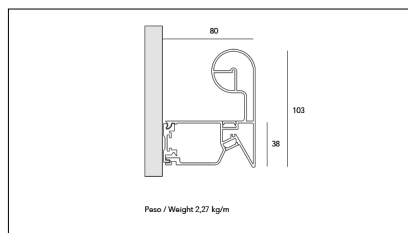

MACROLUX

Article code	Article	Colour	Light Temperature (°K)	Size (mm)
79.0012.00.92	GRIP-92 L=max 3 m	Black (92)		
79.0012.120.2700.92	GRIP/9.6W/2700°K-92 L=max 3 m	Black (92)	2700	
79.0012.120.4000.92	GRIP/9.6W/4000°K-92 L=max 3 m	Black (92)	4000	
79.0012.120.92	GRIP/9.6W/3000°K-92 L=max 3 m	Black (92)	3000	
79.0012.K1.2700.92	*GRIP/1000-92 ALREADY MADE	Black (92)	2700	1000
79.0012.K1.4000.92	*GRIP/1000-92 ALREADY MADE	Black (92)	4000	1000
79.0012.K1.92	GRIP/1000-92 19W ALREADY MADE	Black (92)	3000	1000
79.0012.K2.2700.92	GRIP/2000-92 39W 2700°K ALREADY MADE	Black (92)	2700	2000
79.0012.K2.4000.92	*GRIP/2000-92 ALREADY MADE	Black (92)	4000	2000
79.0012.K2.92	GRIP/2000-92 39W ALREADY MADE	Black (92)	3000	2000
79.0012.K3.2700.92	GRIP/3000-92 58W 2700°K ALREADY MADE	Black (92)	2700	3000
79.0012.K3.4000.92	GRIP/3000-92 58W 4000°K ALREADY MADE	Black (92)	4000	3000
79.0012.K3.92	GRIP/3000-92 58W ALREADY MADE	Black (92)	3000	3000

Article code	Article	Colour	Light Temperature (°K)	Size (mm)
79.0012.00.94	GRIP-94 L=max 3 m	White (94)		
79.0012.120.2700.94	GRIP/9.6W/2700°K-94 L=max 3 m	White (94)	2700	
79.0012.120.4000.94	GRIP/9.6W/4000°K-94 L=max 3 m	White (94)	4000	
79.0012.120.94	GRIP/9.6W/3000°K-94 L=max 3 m	White (94)	3000	
79.0012.K1.2700.94	*GRIP/1000-94 ALREADY MADE	White (94)	2700	1000
79.0012.K1.4000.94	*GRIP/1000-94 ALREADY MADE	White (94)	4000	1000
79.0012.K1.94	GRIP/1000-94 19W ALREADY MADE	White (94)	3000	1000
79.0012.K2.2700.94	*GRIP/2000-94 ALREADY MADE	White (94)	2700	2000
79.0012.K2.4000.94	*GRIP/2000-94 ALREADY MADE	White (94)	4000	2000
79.0012.K2.94	GRIP/2000-94 39W ALREADY MADE	White (94)	3000	2000
79.0012.K3.2700.94	*GRIP/3000-94 ALREADY MADE	White (94)	2700	3000
79.0012.K3.4000.94	*GRIP/3000-94 ALREADY MADE	White (94)	4000	3000
79.0012.K3.94	GRIP/3000-94 58W ALREADY MADE	White (94)	3000	3000