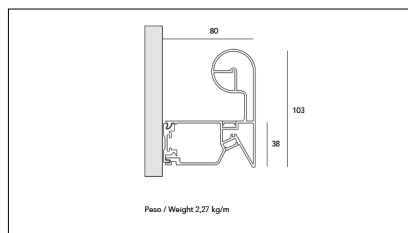

MACROLUX

Article code	Article	Colour	Light Temperature (°K)	Size (mm)
79.0012.00.92	GRIP-92 L=max 3 m	Black (92)		
79.0012.120.2700.92	GRIP/9.6W/2700°K-92 L=max 3 m	Black (92)	2700	
79.0012.120.4000.92	GRIP/9.6W/4000°K-92 L=max 3 m	Black (92)	4000	
79.0012.120.92	GRIP/9.6W/3000°K-92 L=max 3 m	Black (92)	3000	
79.0012.K1.2700.92	*GRIP/1000-92 ALREADY MADE	Black (92)	2700	1000
79.0012.K1.4000.92	*GRIP/1000-92 ALREADY MADE	Black (92)	4000	1000
79.0012.K1.92	GRIP/1000-92 19W ALREADY MADE	Black (92)	3000	1000
79.0012.K2.2700.92	GRIP/2000-92 39W 2700°K ALREADY MADE	Black (92)	2700	2000
79.0012.K2.4000.92	*GRIP/2000-92 ALREADY MADE	Black (92)	4000	2000
79.0012.K2.92	GRIP/2000-92 39W ALREADY MADE	Black (92)	3000	2000
79.0012.K3.2700.92	GRIP/3000-92 58W 2700°K ALREADY MADE	Black (92)	2700	3000
79.0012.K3.4000.92	GRIP/3000-92 58W 4000°K ALREADY MADE	Black (92)	4000	3000
79.0012.K3.92	GRIP/3000-92 58W ALREADY MADE	Black (92)	3000	3000

Article code	Article	Colour	Light Temperature (°K)	Size (mm)
79.0012.00.94	GRIP-94 L=max 3 m	White (94)		
79.0012.120.2700.94	GRIP/9.6W/2700°K-94 L=max 3 m	White (94)	2700	
79.0012.120.4000.94	GRIP/9.6W/4000°K-94 L=max 3 m	White (94)	4000	
79.0012.120.94	GRIP/9.6W/3000°K-94 L=max 3 m	White (94)	3000	
79.0012.K1.2700.94	*GRIP/1000-94 ALREADY MADE	White (94)	2700	1000
79.0012.K1.4000.94	*GRIP/1000-94 ALREADY MADE	White (94)	4000	1000
79.0012.K1.94	GRIP/1000-94 19W ALREADY MADE	White (94)	3000	1000
79.0012.K2.2700.94	*GRIP/2000-94 ALREADY MADE	White (94)	2700	2000
79.0012.K2.4000.94	*GRIP/2000-94 ALREADY MADE	White (94)	4000	2000
79.0012.K2.94	GRIP/2000-94 39W ALREADY MADE	White (94)	3000	2000
79.0012.K3.2700.94	GRIP/3000-94 58W 2700°K ALREADY MADE	White (94)	2700	3000
79.0012.K3.4000.94	GRIP/3000-94 58W 4000°K ALREADY MADE	White (94)	4000	3000
79.0012.K3.94	GRIP/3000-94 58W ALREADY MADE	White (94)	3000	3000