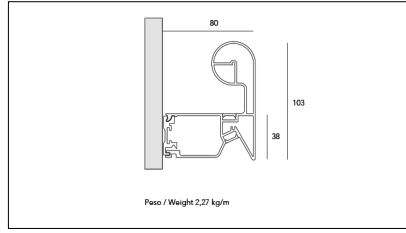

Article code	Article	Colour	Light Temperature (°K)	Size (mm)
79.0012.120.2700.94	GRIP/9.6W/2700°K-94 L=max 3 m	White (94)	2700	
79.0012.120.4000.94	GRIP/9.6W/4000°K-94 L=max 3 m	White (94)	4000	
79.0012.120.94	GRIP/9.6W/3000°K-94 L=max 3 m	White (94)	3000	
79.0012.K1.2700.94	*GRIP/1000-94 ALREADY MADE	White (94)	2700	1010
79.0012.K1.4000.94	*GRIP/1000-94 ALREADY MADE	White (94)	4000	1010
79.0012.K1.94	GRIP/1000-94 19W ALREADY MADE	White (94)	3000	1010
79.0012.K2.2700.94	*GRIP/2000-94 ALREADY MADE	White (94)	2700	2010
79.0012.K2.4000.94	*GRIP/2000-94 ALREADY MADE	White (94)	4000	2010
79.0012.K2.94	GRIP/2000-94 39W ALREADY MADE	White (94)	3000	2010
79.0012.K3.2700.94	GRIP/3000-94 58W 2700°K ALREADY MADE	White (94)	2700	3010
79.0012.K3.4000.94	GRIP/3000-94 58W 4000°K ALREADY MADE	White (94)	4000	3010
79.0012.K3.94	GRIP/3000-94 58W ALREADY MADE	White (94)	3000	3010
79.1012.120.2700.94	GRIP/9.6W/2700°K-94 L=max 6 m UNICO SENZA GIUNTO	White (94)	2700	
79.1012.120.4000.94	GRIP/9.6W/4000°K-94 L=max 6 m UNICO SENZA GIUNTO	White (94)	4000	
79.1012.120.94	GRIP/9.6W/3000°K-94 L=max 6 m UNICO SENZA GIUNTO	White (94)	3000	