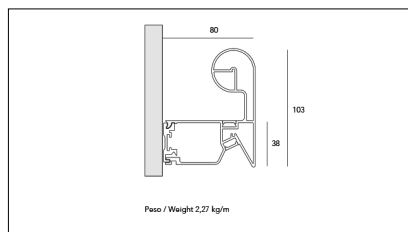

Article code	Article	Colour	Light Temperature (°K)	Size (mm)
79.0012.120.2700.94	GRIP/9.6W/2700°K-94 L=max 3 m	White (94)	2700	
79.0012.120.4000.94	GRIP/9.6W/4000°K-94 L=max 3 m	White (94)	4000	
79.0012.120.94	GRIP/9.6W/3000°K-94 L=max 3 m	White (94)	3000	
79.0012.K1.2700.94	*GRIP/1000-94 ALREADY MADE	White (94)	2700	1010
79.0012.K1.4000.94	*GRIP/1000-94 ALREADY MADE	White (94)	4000	1010
79.0012.K1.94	GRIP/1000-94 19W ALREADY MADE	White (94)	3000	1010
79.0012.K2.2700.94	*GRIP/2000-94 ALREADY MADE	White (94)	2700	2010
79.0012.K2.4000.94	*GRIP/2000-94 ALREADY MADE	White (94)	4000	2010
79.0012.K2.94	GRIP/2000-94 39W ALREADY MADE	White (94)	3000	2010
79.0012.K3.2700.94	GRIP/3000-94 58W 2700°K ALREADY MADE	White (94)	2700	3010
79.0012.K3.4000.94	GRIP/3000-94 58W 4000°K ALREADY MADE	White (94)	4000	3010
79.0012.K3.94	GRIP/3000-94 58W ALREADY MADE	White (94)	3000	3010
79.1012.120.2700.94	GRIP/9.6W/2700°K-94 L=max 6 m UNICO SENZA GIUNTO	White (94)	2700	
79.1012.120.4000.94	GRIP/9.6W/4000°K-94 L=max 6 m UNICO SENZA GIUNTO	White (94)	4000	
79.1012.120.94	GRIP/9.6W/3000°K-94 L=max 6 m UNICO SENZA GIUNTO	White (94)	3000	