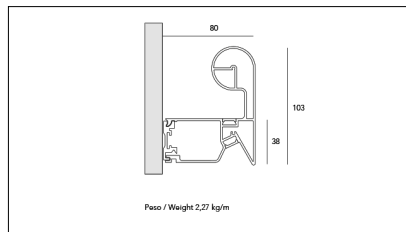

Article code	Article	Light Temperature (°K)	Colour	Size (mm)
79.0012.120.2700.52	*GRIP/9.6W/2700°K-52 L=max 3 m	2700	Natural oak	
79.0012.120.4000.52	*GRIP/9.6W/4000°K-52 L=max 3 m	4000	Natural oak	
79.0012.120.52	*GRIP/9.6W/3000°K-52 L=max 3 m	3000	Natural oak	
79.0012.K3.2700.52	*GRIP/3000-52 58W 2700°K ALREADY MADE	2700	Natural oak	3010
79.0012.K3.4000.52	*GRIP/3000-52 58W 4000°K ALREADY MADE	4000	Natural oak	3010
79.0012.K3.52	*GRIP/3000-52 58W ALREADY MADE	3000	Natural oak	3010