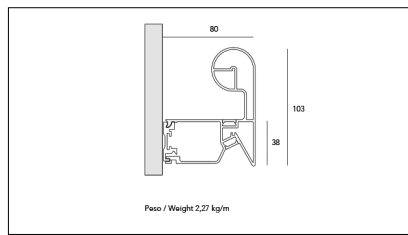

MACROLUX

Article code	Article	Colour	Light Temperature (°K)	Size (mm)
79.0012.120.2700.92	GRIP/9.6W/2700°K-92 L=max 3 m	Black (92)	2700	
79.0012.120.4000.92	GRIP/9.6W/4000°K-92 L=max 3 m	Black (92)	4000	
79.0012.120.92	GRIP/9.6W/3000°K-92 L=max 3 m	Black (92)	3000	
79.0012.K1.2700.92	GRIP/1000-92 19W 2700°K ALREADY MADE	Black (92)	2700	1010
79.0012.K1.4000.92	*GRIP/1000-92 ALREADY MADE	Black (92)	4000	1010
79.0012.K1.92	GRIP/1000-92 19W ALREADY MADE	Black (92)	3000	1010
79.0012.K2.2700.92	GRIP/2000-92 39W 2700°K ALREADY MADE	Black (92)	2700	2010
79.0012.K2.4000.92	*GRIP/2000-92 ALREADY MADE	Black (92)	4000	2010
79.0012.K2.92	GRIP/2000-92 39W ALREADY MADE	Black (92)	3000	2010
79.0012.K3.2700.92	GRIP/3000-92 58W 2700°K ALREADY MADE	Black (92)	2700	3010
79.0012.K3.4000.92	GRIP/3000-92 58W 4000°K ALREADY MADE	Black (92)	4000	3010
79.0012.K3.92	GRIP/3000-92 58W ALREADY MADE	Black (92)	3000	3010
79.1012.120.2700.92	GRIP/9.6W/2700°K-92 L=max 6 m UNICO SENZA GIUNTO	Black (92)	2700	
79.1012.120.4000.92	GRIP/9.6W/4000°K-92 L=max 6 m UNICO SENZA GIUNTO	Black (92)	4000	
79.1012.120.92	GRIP/9.6W/3000°K-92 L=max 6 m UNICO SENZA GIUNTO	Black (92)	3000