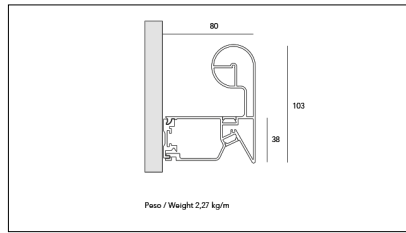

Article code	Article	Light Temperature (°K)	Colour	Size (mm)
79.0012.120.2700.54	*GRIP/9.6W/2700°K-54 L=max 3 m	2700	Canaletto walnut	
79.0012.120.4000.54	*GRIP/9.6W/4000°K-54 L=max 3 m	4000	Canaletto walnut	
79.0012.120.54	*GRIP/9.6W/3000°K-54 L=max 3 m	3000	Canaletto walnut	
79.0012.K3.2700.54	*GRIP/3000-54 58W 2700°K ALREADY MADE	2700	Canaletto walnut	3010
79.0012.K3.4000.54	*GRIP/3000-54 58W 4000°K ALREADY MADE	4000	Canaletto walnut	3010
79.0012.K3.54	*GRIP/3000-54 58W ALREADY MADE	3000	Canaletto walnut	3010