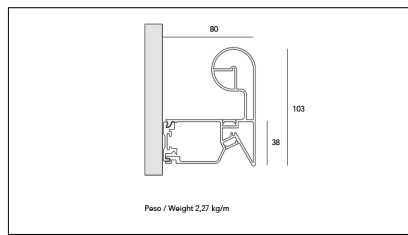

MACROLUX

Article code	Article	Colour	Light Temperature (°K)	Size (mm)
79.0012.00.92	GRIP-92 L=max 3 m	Black (92)		
79.0012.120.2700.92	GRIP/9.6W/2700°K-92 L=max 3 m	Black (92)	2700	
79.0012.120.4000.92	GRIP/9.6W/4000°K-92 L=max 3 m	Black (92)	4000	
79.0012.120.92	GRIP/9.6W/3000°K-92 L=max 3 m	Black (92)	3000	
79.0012.K1.2700.92	*GRIP/1000-92 ALREADY MADE	Black (92)	2700	1000
79.0012.K1.4000.92	*GRIP/1000-92 ALREADY MADE	Black (92)	4000	1000
79.0012.K1.92	GRIP/1000-92 19W ALREADY MADE	Black (92)	3000	1000
79.0012.K2.2700.92	GRIP/2000-92 39W 2700°K ALREADY MADE	Black (92)	2700	2000
79.0012.K2.4000.92	*GRIP/2000-92 ALREADY MADE	Black (92)	4000	2000
79.0012.K2.92	GRIP/2000-92 39W ALREADY MADE	Black (92)	3000	2000
79.0012.K3.2700.92	GRIP/3000-92 58W 2700°K ALREADY MADE	Black (92)	2700	3000
79.0012.K3.4000.92	GRIP/3000-92 58W 4000°K ALREADY MADE	Black (92)	4000	3000
79.0012.K3.92	GRIP/3000-92 58W ALREADY MADE	Black (92)	3000	3000

Article code	Article	Colour	Light Temperature (°K)	Size (mm)
79.0012.00.94	GRIP-94 L=max 3 m	White (94)		
79.0012.120.2700.94	GRIP/9.6W/2700°K-94 L=max 3 m	White (94)	2700	
79.0012.120.4000.94	GRIP/9.6W/4000°K-94 L=max 3 m	White (94)	4000	
79.0012.120.94	GRIP/9.6W/3000°K-94 L=max 3 m	White (94)	3000	
79.0012.K1.2700.94	*GRIP/1000-94 ALREADY MADE	White (94)	2700	1000
79.0012.K1.4000.94	*GRIP/1000-94 ALREADY MADE	White (94)	4000	1000
79.0012.K1.94	GRIP/1000-94 19W ALREADY MADE	White (94)	3000	1000
79.0012.K2.2700.94	*GRIP/2000-94 ALREADY MADE	White (94)	2700	2000
79.0012.K2.4000.94	*GRIP/2000-94 ALREADY MADE	White (94)	4000	2000
79.0012.K2.94	GRIP/2000-94 39W ALREADY MADE	White (94)	3000	2000
79.0012.K3.2700.94	*GRIP/3000-94 ALREADY MADE	White (94)	2700	3000
79.0012.K3.4000.94	*GRIP/3000-94 ALREADY MADE	White (94)	4000	3000
79.0012.K3.94	GRIP/3000-94 58W ALREADY MADE	White (94)	3000	3000