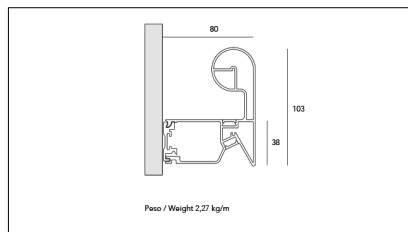

MACROLUX

Article code	Article	Colour	Light Temperature (°K)	Size (mm)
79.0012.00.92	GRIP-92 L=max 3 m	Black (92)		
79.0012.120.2700.92	GRIP/9.6W/2700°K-92 L=max 3 m	Black (92)	2700	
79.0012.120.4000.92	GRIP/9.6W/4000°K-92 L=max 3 m	Black (92)	4000	
79.0012.120.92	GRIP/9.6W/3000°K-92 L=max 3 m	Black (92)	3000	
79.0012.K1.2700.92	*GRIP/1000-92 ALREADY MADE	Black (92)	2700	1000
79.0012.K1.4000.92	*GRIP/1000-92 ALREADY MADE	Black (92)	4000	1000
79.0012.K1.92	GRIP/1000-92 19W ALREADY MADE	Black (92)	3000	1000
79.0012.K2.2700.92	GRIP/2000-92 39W 2700°K ALREADY MADE	Black (92)	2700	2000
79.0012.K2.4000.92	*GRIP/2000-92 ALREADY MADE	Black (92)	4000	2000
79.0012.K2.92	GRIP/2000-92 39W ALREADY MADE	Black (92)	3000	2000
79.0012.K3.2700.92	GRIP/3000-92 58W 2700°K ALREADY MADE	Black (92)	2700	3000
79.0012.K3.4000.92	GRIP/3000-92 58W 4000°K ALREADY MADE	Black (92)	4000	3000
79.0012.K3.92	GRIP/3000-92 58W ALREADY MADE	Black (92)	3000	3000

Article code	Article	Colour	Light Temperature (°K)	Size (mm)
79.0012.00.94	GRIP-94 L=max 3 m	White (94)		
79.0012.120.2700.94	GRIP/9.6W/2700°K-94 L=max 3 m	White (94)	2700	
79.0012.120.4000.94	GRIP/9.6W/4000°K-94 L=max 3 m	White (94)	4000	
79.0012.120.94	GRIP/9.6W/3000°K-94 L=max 3 m	White (94)	3000	
79.0012.K1.2700.94	*GRIP/1000-94 ALREADY MADE	White (94)	2700	1000
79.0012.K1.4000.94	*GRIP/1000-94 ALREADY MADE	White (94)	4000	1000
79.0012.K1.94	GRIP/1000-94 19W ALREADY MADE	White (94)	3000	1000
79.0012.K2.2700.94	*GRIP/2000-94 ALREADY MADE	White (94)	2700	2000
79.0012.K2.4000.94	*GRIP/2000-94 ALREADY MADE	White (94)	4000	2000
79.0012.K2.94	GRIP/2000-94 39W ALREADY MADE	White (94)	3000	2000
79.0012.K3.2700.94	GRIP/3000-94 58W 2700°K ALREADY MADE	White (94)	2700	3000
79.0012.K3.4000.94	GRIP/3000-94 58W 4000°K ALREADY MADE	White (94)	4000	3000
79.0012.K3.94	GRIP/3000-94 58W ALREADY MADE	White (94)	3000	3000