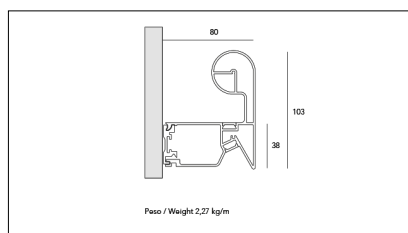

MACROLUX

Article code	Article	Colour	Light Temperature (°K)	Size (mm)
79.0012.00.92	GRIP-92 L=max 3 m	Black (92)		
79.0012.120.2700.92	GRIP/9.6W/2700°K-92 L=max 3 m	Black (92)	2700	
79.0012.120.4000.92	GRIP/9.6W/4000°K-92 L=max 3 m	Black (92)	4000	
79.0012.120.92	GRIP/9.6W/3000°K-92 L=max 3 m	Black (92)	3000	
79.0012.K1.2700.92	*GRIP/1000-92 ALREADY MADE	Black (92)	2700	1000
79.0012.K1.4000.92	*GRIP/1000-92 ALREADY MADE	Black (92)	4000	1000
79.0012.K1.92	GRIP/1000-92 19W ALREADY MADE	Black (92)	3000	1000
79.0012.K2.2700.92	GRIP/2000-92 39W 2700°K ALREADY MADE	Black (92)	2700	2000
79.0012.K2.4000.92	*GRIP/2000-92 ALREADY MADE	Black (92)	4000	2000
79.0012.K2.92	GRIP/2000-92 39W ALREADY MADE	Black (92)	3000	2000
79.0012.K3.2700.92	GRIP/3000-92 58W 2700°K ALREADY MADE	Black (92)	2700	3000
79.0012.K3.4000.92	GRIP/3000-92 58W 4000°K ALREADY MADE	Black (92)	4000	3000
79.0012.K3.92	GRIP/3000-92 58W ALREADY MADE	Black (92)	3000	3000

Article code	Article	Colour	Light Temperature (°K)	Size (mm)
79.0012.00.94	GRIP-94 L=max 3 m	White (94)		
79.0012.120.2700.94	GRIP/9.6W/2700°K-94 L=max 3 m	White (94)	2700	
79.0012.120.4000.94	GRIP/9.6W/4000°K-94 L=max 3 m	White (94)	4000	
79.0012.120.94	GRIP/9.6W/3000°K-94 L=max 3 m	White (94)	3000	
79.0012.K1.2700.94	*GRIP/1000-94 ALREADY MADE	White (94)	2700	1000
79.0012.K1.4000.94	*GRIP/1000-94 ALREADY MADE	White (94)	4000	1000
79.0012.K1.94	GRIP/1000-94 19W ALREADY MADE	White (94)	3000	1000
79.0012.K2.2700.94	*GRIP/2000-94 ALREADY MADE	White (94)	2700	2000
79.0012.K2.4000.94	*GRIP/2000-94 ALREADY MADE	White (94)	4000	2000
79.0012.K2.94	GRIP/2000-94 39W ALREADY MADE	White (94)	3000	2000
79.0012.K3.2700.94	GRIP/3000-94 58W 2700°K ALREADY MADE	White (94)	2700	3000
79.0012.K3.4000.94	GRIP/3000-94 58W 4000°K ALREADY MADE	White (94)	4000	3000
79.0012.K3.94	GRIP/3000-94 58W ALREADY MADE	White (94)	3000	3000