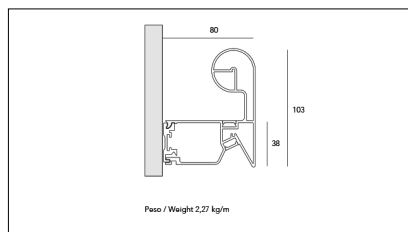

# MACROLUX

Codice Articolo	Articolo	Colore	Temperatura Luce (°K)	Misura (mm)
79.0012.120.2700.92	GRIP/9.6W/2700°K-92 L=max 3 m	Nero (92)	2700	
79.0012.120.4000.92	GRIP/9.6W/4000°K-92 L=max 3 m	Nero (92)	4000	
79.0012.120.92	GRIP/9.6W/3000°K-92 L=max 3 m	Nero (92)	3000	
79.0012.K1.2700.92	GRIP/1000-92 19W 2700°K ALREADY MADE	Nero (92)	2700	1010
79.0012.K1.4000.92	*GRIP/1000-92 ALREADY MADE	Nero (92)	4000	1010
79.0012.K1.92	GRIP/1000-92 19W ALREADY MADE	Nero (92)	3000	1010
79.0012.K2.2700.92	GRIP/2000-92 39W 2700°K ALREADY MADE	Nero (92)	2700	2010
79.0012.K2.4000.92	*GRIP/2000-92 ALREADY MADE	Nero (92)	4000	2010
79.0012.K2.92	GRIP/2000-92 39W ALREADY MADE	Nero (92)	3000	2010
79.0012.K3.2700.92	GRIP/3000-92 58W 2700°K ALREADY MADE	Nero (92)	2700	3010
79.0012.K3.4000.92	GRIP/3000-92 58W 4000°K ALREADY MADE	Nero (92)	4000	3010
79.0012.K3.92	GRIP/3000-92 58W ALREADY MADE	Nero (92)	3000	3010
79.1012.120.2700.92	GRIP/9.6W/2700°K-92 L=max 6 m UNICO SENZA GIUNTO	Nero (92)	2700	
79.1012.120.4000.92	GRIP/9.6W/4000°K-92 L=max 6 m UNICO SENZA GIUNTO	Nero (92)	4000	
79.1012.120.92	GRIP/9.6W/3000°K-92 L=max 6 m UNICO SENZA GIUNTO	Nero (92)	3000	

Codice Articolo	Articolo	Temperatura Luce (°K)	Colore	Misura (mm)
79.0012.120.2700.52	*GRIP/9.6W/2700°K-52 L=max 3 m	2700	Rovere naturale(52)	
79.0012.120.4000.52	*GRIP/9.6W/4000°K-52 L=max 3 m	4000	Rovere naturale(52)	
79.0012.120.52	*GRIP/9.6W/3000°K-52 L=max 3 m	3000	Rovere naturale(52)	
79.0012.K3.2700.52	*GRIP/3000-52 58W 2700°K ALREADY MADE	2700	Rovere naturale(52)	3010
79.0012.K3.4000.52	*GRIP/3000-52 58W 4000°K ALREADY MADE	4000	Rovere naturale(52)	3010
79.0012.K3.52	*GRIP/3000-52 58W ALREADY MADE	3000	Rovere naturale(52)	3010