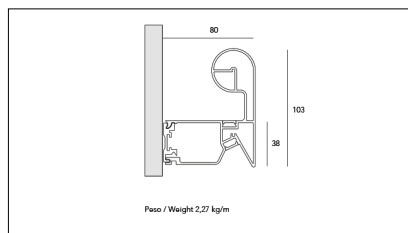

MACROLUX

Codice Articolo	Articolo	Colore	Temperatura Luce (°K)	Misura (mm)
79.0012.00.92	GRIP-92 L=max 3 m	Nero (92)		
79.0012.120.2700.92	GRIP/9.6W/2700°K-92 L=max 3 m	Nero (92)	2700	
79.0012.120.4000.92	GRIP/9.6W/4000°K-92 L=max 3 m	Nero (92)	4000	
79.0012.120.92	GRIP/9.6W/3000°K-92 L=max 3 m	Nero (92)	3000	
79.0012.K1.2700.92	*GRIP/1000-92 ALREADY MADE	Nero (92)	2700	1000
79.0012.K1.4000.92	*GRIP/1000-92 ALREADY MADE	Nero (92)	4000	1000
79.0012.K1.92	GRIP/1000-92 19W ALREADY MADE	Nero (92)	3000	1000
79.0012.K2.2700.92	GRIP/2000-92 39W 2700°K ALREADY MADE	Nero (92)	2700	2000
79.0012.K2.4000.92	*GRIP/2000-92 ALREADY MADE	Nero (92)	4000	2000
79.0012.K2.92	GRIP/2000-92 39W ALREADY MADE	Nero (92)	3000	2000
79.0012.K3.2700.92	GRIP/3000-92 58W 2700°K ALREADY MADE	Nero (92)	2700	3000
79.0012.K3.4000.92	GRIP/3000-92 58W 4000°K ALREADY MADE	Nero (92)	4000	3000
79.0012.K3.92	GRIP/3000-92 58W ALREADY MADE	Nero (92)	3000	3000

Codice Articolo	Articolo	Colore	Temperatura Luce (°K)	Misura (mm)
79.0012.00.94	GRIP-94 L=max 3 m	Bianco (94)		
79.0012.120.2700.94	GRIP/9.6W/2700°K-94 L=max 3 m	Bianco (94)	2700	
79.0012.120.4000.94	GRIP/9.6W/4000°K-94 L=max 3 m	Bianco (94)	4000	
79.0012.120.94	GRIP/9.6W/3000°K-94 L=max 3 m	Bianco (94)	3000	
79.0012.K1.2700.94	*GRIP/1000-94 ALREADY MADE	Bianco (94)	2700	1000
79.0012.K1.4000.94	*GRIP/1000-94 ALREADY MADE	Bianco (94)	4000	1000
79.0012.K1.94	GRIP/1000-94 19W ALREADY MADE	Bianco (94)	3000	1000
79.0012.K2.2700.94	*GRIP/2000-94 ALREADY MADE	Bianco (94)	2700	2000
79.0012.K2.4000.94	*GRIP/2000-94 ALREADY MADE	Bianco (94)	4000	2000
79.0012.K2.94	GRIP/2000-94 39W ALREADY MADE	Bianco (94)	3000	2000
79.0012.K3.2700.94	GRIP/3000-94 58W 2700°K ALREADY MADE	Bianco (94)	2700	3000
79.0012.K3.4000.94	GRIP/3000-94 58W 4000°K ALREADY MADE	Bianco (94)	4000	3000
79.0012.K3.94	GRIP/3000-94 58W ALREADY MADE	Bianco (94)	3000	3000