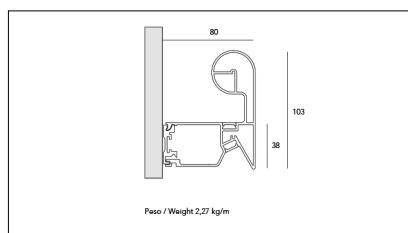

MACROLUX

Codice Articolo	Articolo	Colore	Temperatura Luce (°K)	Misura (mm)
79.0012.00.92	GRIP-92 L=max 3 m	Nero (92)		
79.0012.120.2700.92	GRIP/9.6W/2700°K-92 L=max 3 m	Nero (92)	2700	
79.0012.120.4000.92	GRIP/9.6W/4000°K-92 L=max 3 m	Nero (92)	4000	
79.0012.120.92	GRIP/9.6W/3000°K-92 L=max 3 m	Nero (92)	3000	
79.0012.K1.2700.92	*GRIP/1000-92 ALREADY MADE	Nero (92)	2700	1000
79.0012.K1.4000.92	*GRIP/1000-92 ALREADY MADE	Nero (92)	4000	1000
79.0012.K1.92	GRIP/1000-92 19W ALREADY MADE	Nero (92)	3000	1000
79.0012.K2.2700.92	GRIP/2000-92 39W 2700°K ALREADY MADE	Nero (92)	2700	2000
79.0012.K2.4000.92	*GRIP/2000-92 ALREADY MADE	Nero (92)	4000	2000
79.0012.K2.92	GRIP/2000-92 39W ALREADY MADE	Nero (92)	3000	2000
79.0012.K3.2700.92	GRIP/3000-92 58W 2700°K ALREADY MADE	Nero (92)	2700	3000
79.0012.K3.4000.92	GRIP/3000-92 58W 4000°K ALREADY MADE	Nero (92)	4000	3000
79.0012.K3.92	GRIP/3000-92 58W ALREADY MADE	Nero (92)	3000	3000

Codice Articolo	Articolo	Colore	Temperatura Luce (°K)	Misura (mm)
79.0012.00.94	GRIP-94 L=max 3 m	Bianco (94)		
79.0012.120.2700.94	GRIP/9.6W/2700°K-94 L=max 3 m	Bianco (94)	2700	
79.0012.120.4000.94	GRIP/9.6W/4000°K-94 L=max 3 m	Bianco (94)	4000	
79.0012.120.94	GRIP/9.6W/3000°K-94 L=max 3 m	Bianco (94)	3000	
79.0012.K1.2700.94	*GRIP/1000-94 ALREADY MADE	Bianco (94)	2700	1000
79.0012.K1.4000.94	*GRIP/1000-94 ALREADY MADE	Bianco (94)	4000	1000
79.0012.K1.94	GRIP/1000-94 19W ALREADY MADE	Bianco (94)	3000	1000
79.0012.K2.2700.94	*GRIP/2000-94 ALREADY MADE	Bianco (94)	2700	2000
79.0012.K2.4000.94	*GRIP/2000-94 ALREADY MADE	Bianco (94)	4000	2000
79.0012.K2.94	GRIP/2000-94 39W ALREADY MADE	Bianco (94)	3000	2000
79.0012.K3.2700.94	GRIP/3000-94 58W 2700°K ALREADY MADE	Bianco (94)	2700	3000
79.0012.K3.4000.94	GRIP/3000-94 58W 4000°K ALREADY MADE	Bianco (94)	4000	3000
79.0012.K3.94	GRIP/3000-94 58W ALREADY MADE	Bianco (94)	3000	3000