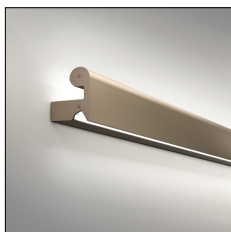

Codice Articolo	Articolo	Temperatura Luce (°K)	Colore	Misura (mm)
79.0012.120.2700.96	GRIP/9.6W/2700°K-96 L=max 3 m	2700	Bronzo (96)	
79.0012.120.4000.96	GRIP/9.6W/4000°K-96 L=max 3 m	4000	Bronzo (96)	
79.0012.120.96	GRIP/9.6W/3000°K-96 L=max 3 m	3000	Bronzo (96)	
79.0012.K1.2700.96	GRIP/1000-96 19W 2700°K ALREADY MADE	2700	Bronzo (96)	1010
79.0012.K1.4000.96	*GRIP/1000-96 ALREADY MADE	4000	Bronzo (96)	1010
79.0012.K1.96	GRIP/1000-96 19W ALREADY MADE	3000	Bronzo (96)	1010
79.0012.K2.2700.96	GRIP/2000-96 39W 2700°K ALREADY MADE	2700	Bronzo (96)	2010
79.0012.K2.4000.96	*GRIP/2000-92 ALREADY MADE	4000	Bronzo (96)	2010
79.0012.K2.96	GRIP/2000-96 39W ALREADY MADE	3000	Bronzo (96)	2010
79.0012.K3.2700.96	GRIP/3000-96 58W 2700°K ALREADY MADE	2700	Bronzo (96)	3010
79.0012.K3.4000.96	*GRIP/3000-96 ALREADY MADE	4000	Bronzo (96)	3010
79.0012.K3.96	GRIP/3000-96 58W ALREADY MADE	3000	Bronzo (96)	3010
79.1012.120.2700.96	GRIP/9.6W/2700°K-96 L=max 6 m UNICO SENZA GIUNTO	2700	Bronzo (96)	
79.1012.120.4000.96	GRIP/9.6W/4000°K-96 L=max 6 m UNICO SENZA GIUNTO	4000	Bronzo (96)	
79.1012.120.96	GRIP/9.6W/3000°K-96 L=max 6 m UNICO SENZA GIUNTO	3000	Bronzo (96)