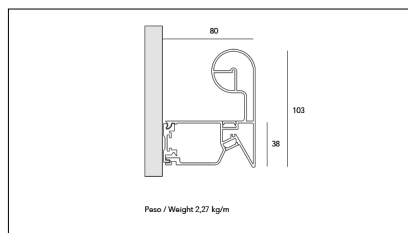

MACROLUX

Codice Articolo	Articolo	Colore	Temperatura Luce (°K)	Misura (mm)
79.0012.00.92	GRIP-92 L=max 3 m	Nero (92)		
79.0012.120.2700.92	GRIP/9.6W/2700°K-92 L=max 3 m	Nero (92)	2700	
79.0012.120.4000.92	GRIP/9.6W/4000°K-92 L=max 3 m	Nero (92)	4000	
79.0012.120.92	GRIP/9.6W/3000°K-92 L=max 3 m	Nero (92)	3000	
79.0012.K1.2700.92	*GRIP/1000-92 ALREADY MADE	Nero (92)	2700	1000
79.0012.K1.4000.92	*GRIP/1000-92 ALREADY MADE	Nero (92)	4000	1000
79.0012.K1.92	GRIP/1000-92 19W ALREADY MADE	Nero (92)	3000	1000
79.0012.K2.2700.92	GRIP/2000-92 39W 2700°K ALREADY MADE	Nero (92)	2700	2000
79.0012.K2.4000.92	*GRIP/2000-92 ALREADY MADE	Nero (92)	4000	2000
79.0012.K2.92	GRIP/2000-92 39W ALREADY MADE	Nero (92)	3000	2000
79.0012.K3.2700.92	GRIP/3000-92 58W 2700°K ALREADY MADE	Nero (92)	2700	3000
79.0012.K3.4000.92	GRIP/3000-92 58W 4000°K ALREADY MADE	Nero (92)	4000	3000
79.0012.K3.92	GRIP/3000-92 58W ALREADY MADE	Nero (92)	3000	3000

Codice Articolo	Articolo	Colore	Temperatura Luce (°K)	Misura (mm)
79.0012.00.94	GRIP-94 L=max 3 m	Bianco (94)		
79.0012.120.2700.94	GRIP/9.6W/2700°K-94 L=max 3 m	Bianco (94)	2700	
79.0012.120.4000.94	GRIP/9.6W/4000°K-94 L=max 3 m	Bianco (94)	4000	
79.0012.120.94	GRIP/9.6W/3000°K-94 L=max 3 m	Bianco (94)	3000	
79.0012.K1.2700.94	*GRIP/1000-94 ALREADY MADE	Bianco (94)	2700	1000
79.0012.K1.4000.94	*GRIP/1000-94 ALREADY MADE	Bianco (94)	4000	1000
79.0012.K1.94	GRIP/1000-94 19W ALREADY MADE	Bianco (94)	3000	1000
79.0012.K2.2700.94	*GRIP/2000-94 ALREADY MADE	Bianco (94)	2700	2000
79.0012.K2.4000.94	*GRIP/2000-94 ALREADY MADE	Bianco (94)	4000	2000
79.0012.K2.94	GRIP/2000-94 39W ALREADY MADE	Bianco (94)	3000	2000
79.0012.K3.2700.94	GRIP/3000-94 58W 2700°K ALREADY MADE	Bianco (94)	2700	3000
79.0012.K3.4000.94	GRIP/3000-94 58W 4000°K ALREADY MADE	Bianco (94)	4000	3000
79.0012.K3.94	GRIP/3000-94 58W ALREADY MADE	Bianco (94)	3000	3000