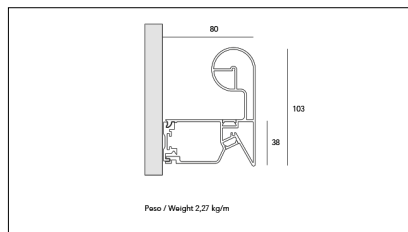

MACROLUX

Codice Articolo	Articolo	Colore	Temperatura Luce (°K)	Misura (mm)
79.0012.120.2700.92	GRIP/9.6W/2700°K-92 L=max 3 m	Nero (92)	2700	
79.0012.120.4000.92	GRIP/9.6W/4000°K-92 L=max 3 m	Nero (92)	4000	
79.0012.120.92	GRIP/9.6W/3000°K-92 L=max 3 m	Nero (92)	3000	
79.0012.K1.2700.92	GRIP/1000-92 19W 2700°K ALREADY MADE	Nero (92)	2700	1010
79.0012.K1.4000.92	*GRIP/1000-92 ALREADY MADE	Nero (92)	4000	1010
79.0012.K1.92	GRIP/1000-92 19W ALREADY MADE	Nero (92)	3000	1010
79.0012.K2.2700.92	GRIP/2000-92 39W 2700°K ALREADY MADE	Nero (92)	2700	2010
79.0012.K2.4000.92	*GRIP/2000-92 ALREADY MADE	Nero (92)	4000	2010
79.0012.K2.92	GRIP/2000-92 39W ALREADY MADE	Nero (92)	3000	2010
79.0012.K3.2700.92	GRIP/3000-92 58W 2700°K ALREADY MADE	Nero (92)	2700	3010
79.0012.K3.4000.92	GRIP/3000-92 58W 4000°K ALREADY MADE	Nero (92)	4000	3010
79.0012.K3.92	GRIP/3000-92 58W ALREADY MADE	Nero (92)	3000	3010
79.1012.120.2700.92	GRIP/9.6W/2700°K-92 L=max 6 m UNICO SENZA GIUNTO	Nero (92)	2700	
79.1012.120.4000.92	GRIP/9.6W/4000°K-92 L=max 6 m UNICO SENZA GIUNTO	Nero (92)	4000	
79.1012.120.92	GRIP/9.6W/3000°K-92 L=max 6 m UNICO SENZA GIUNTO	Nero (92)	3000