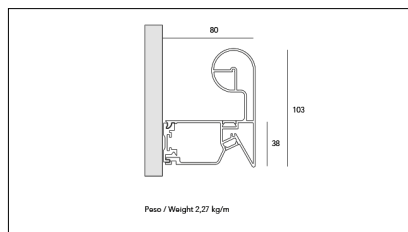

# MACROLUX

Codice Articolo	Articolo	Colore	Temperatura Luce (°K)	Misura (mm)
79.0012.120.2700.92	GRIP/9.6W/2700°K-92 L=max 3 m	Nero (92)	2700	
79.0012.120.4000.92	GRIP/9.6W/4000°K-92 L=max 3 m	Nero (92)	4000	
79.0012.120.92	GRIP/9.6W/3000°K-92 L=max 3 m	Nero (92)	3000	
79.0012.K1.2700.92	GRIP/1000-92 19W 2700°K ALREADY MADE	Nero (92)	2700	1010
79.0012.K1.4000.92	*GRIP/1000-92 ALREADY MADE	Nero (92)	4000	1010
79.0012.K1.92	GRIP/1000-92 19W ALREADY MADE	Nero (92)	3000	1010
79.0012.K2.2700.92	GRIP/2000-92 39W 2700°K ALREADY MADE	Nero (92)	2700	2010
79.0012.K2.4000.92	*GRIP/2000-92 ALREADY MADE	Nero (92)	4000	2010
79.0012.K2.92	GRIP/2000-92 39W ALREADY MADE	Nero (92)	3000	2010
79.0012.K3.2700.92	GRIP/3000-92 58W 2700°K ALREADY MADE	Nero (92)	2700	3010
79.0012.K3.4000.92	GRIP/3000-92 58W 4000°K ALREADY MADE	Nero (92)	4000	3010
79.0012.K3.92	GRIP/3000-92 58W ALREADY MADE	Nero (92)	3000	3010
79.1012.120.2700.92	GRIP/9.6W/2700°K-92 L=max 6 m UNICO SENZA GIUNTO	Nero (92)	2700	
79.1012.120.4000.92	GRIP/9.6W/4000°K-92 L=max 6 m UNICO SENZA GIUNTO	Nero (92)	4000	
79.1012.120.92	GRIP/9.6W/3000°K-92 L=max 6 m UNICO SENZA GIUNTO	Nero (92)	3000	

Codice Articolo	Articolo	Temperatura Luce (°K)	Colore	Misura (mm)
79.0012.120.2700.52	*GRIP/9.6W/2700°K-52 L=max 3 m	2700	Rovere naturale(52)	
79.0012.120.4000.52	*GRIP/9.6W/4000°K-52 L=max 3 m	4000	Rovere naturale(52)	
79.0012.120.52	*GRIP/9.6W/3000°K-52 L=max 3 m	3000	Rovere naturale(52)	
79.0012.K3.2700.52	*GRIP/3000-52 58W 2700°K ALREADY MADE	2700	Rovere naturale(52)	3010
79.0012.K3.4000.52	*GRIP/3000-52 58W 4000°K ALREADY MADE	4000	Rovere naturale(52)	3010
79.0012.K3.52	*GRIP/3000-52 58W ALREADY MADE	3000	Rovere naturale(52)	3010