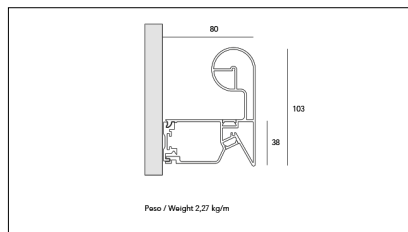

MACROLUX

Codice Articolo	Articolo	Colore	Temperatura Luce (°K)	Misura (mm)
79.0012.00.92	GRIP-92 L=max 3 m	Nero (92)		
79.0012.120.2700.92	GRIP/9.6W/2700°K-92 L=max 3 m	Nero (92)	2700	
79.0012.120.4000.92	GRIP/9.6W/4000°K-92 L=max 3 m	Nero (92)	4000	
79.0012.120.92	GRIP/9.6W/3000°K-92 L=max 3 m	Nero (92)	3000	
79.0012.K1.2700.92	*GRIP/1000-92 ALREADY MADE	Nero (92)	2700	1000
79.0012.K1.4000.92	*GRIP/1000-92 ALREADY MADE	Nero (92)	4000	1000
79.0012.K1.92	GRIP/1000-92 19W ALREADY MADE	Nero (92)	3000	1000
79.0012.K2.2700.92	GRIP/2000-92 39W 2700°K ALREADY MADE	Nero (92)	2700	2000
79.0012.K2.4000.92	*GRIP/2000-92 ALREADY MADE	Nero (92)	4000	2000
79.0012.K2.92	GRIP/2000-92 39W ALREADY MADE	Nero (92)	3000	2000
79.0012.K3.2700.92	GRIP/3000-92 58W 2700°K ALREADY MADE	Nero (92)	2700	3000
79.0012.K3.4000.92	GRIP/3000-92 58W 4000°K ALREADY MADE	Nero (92)	4000	3000
79.0012.K3.92	GRIP/3000-92 58W ALREADY MADE	Nero (92)	3000	3000

Codice Articolo	Articolo	Colore	Temperatura Luce (°K)	Misura (mm)
79.0012.00.94	GRIP-94 L=max 3 m	Bianco (94)		
79.0012.120.2700.94	GRIP/9.6W/2700°K-94 L=max 3 m	Bianco (94)	2700	
79.0012.120.4000.94	GRIP/9.6W/4000°K-94 L=max 3 m	Bianco (94)	4000	
79.0012.120.94	GRIP/9.6W/3000°K-94 L=max 3 m	Bianco (94)	3000	
79.0012.K1.2700.94	*GRIP/1000-94 ALREADY MADE	Bianco (94)	2700	1000
79.0012.K1.4000.94	*GRIP/1000-94 ALREADY MADE	Bianco (94)	4000	1000
79.0012.K1.94	GRIP/1000-94 19W ALREADY MADE	Bianco (94)	3000	1000
79.0012.K2.2700.94	*GRIP/2000-94 ALREADY MADE	Bianco (94)	2700	2000
79.0012.K2.4000.94	*GRIP/2000-94 ALREADY MADE	Bianco (94)	4000	2000
79.0012.K2.94	GRIP/2000-94 39W ALREADY MADE	Bianco (94)	3000	2000
79.0012.K3.2700.94	GRIP/3000-94 58W 2700°K ALREADY MADE	Bianco (94)	2700	3000
79.0012.K3.4000.94	GRIP/3000-94 58W 4000°K ALREADY MADE	Bianco (94)	4000	3000
79.0012.K3.94	GRIP/3000-94 58W ALREADY MADE	Bianco (94)	3000	3000