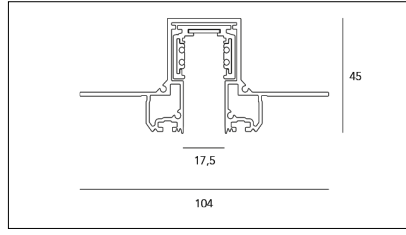

MACROLUX

Article code	Article	Colour	Length (mm)
1305.0648.K1.92	ME_648/1000/48V-92	Black (92)	1000
1305.0648.K2.92	ME_648/2000/48V-92	Black (92)	2000
1305.0648.K3.92	ME_648/3000/48V-92	Black (92)	3000

Article code	Article	Length (mm)	Colour
1305.0648.K1.942	ME_648/1000/48V-942	1000	White/Black (942)
1305.0648.K2.942	ME_648/2000/48V-942	2000	White/Black (942)
1305.0648.K3.942	ME_648/3000/48V-942	3000	White/Black (942)

Article code	Article	Length (mm)	Colour
1305.0648.K1.962	ME_648/1000/48V-962	1000	Bronze/Black (962)
1305.0648.K2.962	ME_648/2000/48V-962	2000	Bronze/Black (962)
1305.0648.K3.962	ME_648/3000/48V-962	3000	Bronze/Black (962)

Article code	Article	Length (mm)	Colour
1305.0648.K1.94	ME_648/1000/48V-94	1000	White (94)
1305.0648.K2.94	ME_648/2000/48V-94	2000	White (94)
1305.0648.K3.94	ME_648/3000/48V-94	3000	White (94)

Article code	Article	Colour
1305.0648.92	ME_648-92 L=max 3m	Black (92)