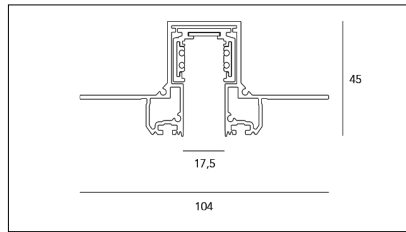

MACROLUX

Article code	Article	Colour	Length (mm)
1305.0648.K1.92	ME_648/1000/48V-92	Black (92)	1000
1305.0648.K2.92	ME_648/2000/48V-92	Black (92)	2000
1305.0648.K3.92	ME_648/3000/48V-92	Black (92)	3000

Article code	Article	Length (mm)	Colour
1305.0648.K1.942	ME_648/1000/48V-942	1000	White/Black (942)
1305.0648.K2.942	ME_648/2000/48V-942	2000	White/Black (942)
1305.0648.K3.942	ME_648/3000/48V-942	3000	White/Black (942)

Article code	Article	Length (mm)	Colour
1305.0648.K1.962	ME_648/1000/48V-962	1000	Bronze/Black (962)
1305.0648.K2.962	ME_648/2000/48V-962	2000	Bronze/Black (962)
1305.0648.K3.962	ME_648/3000/48V-962	3000	Bronze/Black (962)

Article code	Article	Length (mm)	Colour
1305.0648.K1.94	ME_648/1000/48V-94	1000	White (94)
1305.0648.K2.94	ME_648/2000/48V-94	2000	White (94)
1305.0648.K3.94	ME_648/3000/48V-94	3000	White (94)

Article code	Article	Colour
1305.0648.92	ME_648-92 L=max 3m	Black (92)