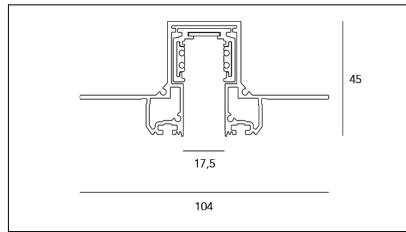

MACROLUX

Article code	Article	Colour	Length (mm)
1305.0648.K1.92	ME_648/1000/48V-92	Black (92)	1000
1305.0648.K2.92	ME_648/2000/48V-92	Black (92)	2000
1305.0648.K3.92	ME_648/3000/48V-92	Black (92)	3000

Article code	Article	Length (mm)	Colour
1305.0648.K1.942	ME_648/1000/48V-942	1000	White/Black (942)
1305.0648.K2.942	ME_648/2000/48V-942	2000	White/Black (942)
1305.0648.K3.942	ME_648/3000/48V-942	3000	White/Black (942)

Article code	Article	Length (mm)	Colour
1305.0648.K1.962	ME_648/1000/48V-962	1000	Bronze/Black (962)
1305.0648.K2.962	ME_648/2000/48V-962	2000	Bronze/Black (962)
1305.0648.K3.962	ME_648/3000/48V-962	3000	Bronze/Black (962)

Article code	Article	Length (mm)	Colour
1305.0648.K1.94	ME_648/1000/48V-94	1000	White (94)
1305.0648.K2.94	ME_648/2000/48V-94	2000	White (94)
1305.0648.K3.94	ME_648/3000/48V-94	3000	White (94)

Article code	Article	Colour
1305.0648.92	ME_648-92 L=max 3m	Black (92)