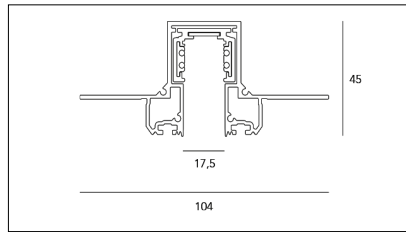

# MACROLUX

Article code	Article	Colour	Length (mm)
1305.0648.K1.92	ME_648/1000/48V-92	Black (92)	1000
1305.0648.K2.92	ME_648/2000/48V-92	Black (92)	2000
1305.0648.K3.92	ME_648/3000/48V-92	Black (92)	3000

Article code	Article	Length (mm)	Colour
1305.0648.K1.942	ME_648/1000/48V-942	1000	White/Black (942)
1305.0648.K2.942	ME_648/2000/48V-942	2000	White/Black (942)
1305.0648.K3.942	ME_648/3000/48V-942	3000	White/Black (942)

Article code	Article	Length (mm)	Colour
1305.0648.K1.962	ME_648/1000/48V-962	1000	Bronze/Black (962)
1305.0648.K2.962	ME_648/2000/48V-962	2000	Bronze/Black (962)
1305.0648.K3.962	ME_648/3000/48V-962	3000	Bronze/Black (962)

Article code	Article	Length (mm)	Colour
1305.0648.K1.94	ME_648/1000/48V-94	1000	White (94)
1305.0648.K2.94	ME_648/2000/48V-94	2000	White (94)
1305.0648.K3.94	ME_648/3000/48V-94	3000	White (94)

Article code	Article	Colour
1305.0648.92	ME_648-92 L=max 3m	Black (92)