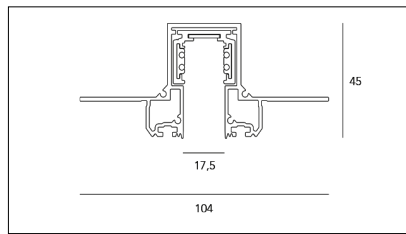

# MACROLUX

Article code	Article	Colour	Length (mm)
1305.0648.K1.92	ME_648/1000/48V-92	Black (92)	1000
1305.0648.K2.92	ME_648/2000/48V-92	Black (92)	2000
1305.0648.K3.92	ME_648/3000/48V-92	Black (92)	3000

Article code	Article	Length (mm)	Colour
1305.0648.K1.942	ME_648/1000/48V-942	1000	White/Black (942)
1305.0648.K2.942	ME_648/2000/48V-942	2000	White/Black (942)
1305.0648.K3.942	ME_648/3000/48V-942	3000	White/Black (942)

Article code	Article	Length (mm)	Colour
1305.0648.K1.962	ME_648/1000/48V-962	1000	Bronze/Black (962)
1305.0648.K2.962	ME_648/2000/48V-962	2000	Bronze/Black (962)
1305.0648.K3.962	ME_648/3000/48V-962	3000	Bronze/Black (962)

Article code	Article	Length (mm)	Colour
1305.0648.K1.94	ME_648/1000/48V-94	1000	White (94)
1305.0648.K2.94	ME_648/2000/48V-94	2000	White (94)
1305.0648.K3.94	ME_648/3000/48V-94	3000	White (94)

Article code	Article	Colour
1305.0648.92	ME_648-92 L= max 3m	Black (92)