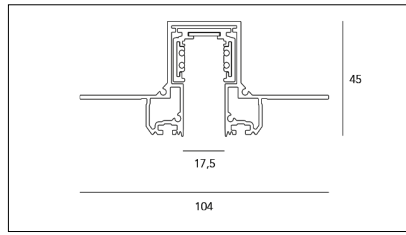

# MACROLUX

Article code	Article	Colour	Length (mm)
1305.0648.K1.92	ME_648/1000/48V-92	Black (92)	1000
1305.0648.K2.92	ME_648/2000/48V-92	Black (92)	2000
1305.0648.K3.92	ME_648/3000/48V-92	Black (92)	3000

Article code	Article	Length (mm)	Colour
1305.0648.K1.942	ME_648/1000/48V-942	1000	White/Black (942)
1305.0648.K2.942	ME_648/2000/48V-942	2000	White/Black (942)
1305.0648.K3.942	ME_648/3000/48V-942	3000	White/Black (942)

Article code	Article	Length (mm)	Colour
1305.0648.K1.962	ME_648/1000/48V-962	1000	Bronze/Black (962)
1305.0648.K2.962	ME_648/2000/48V-962	2000	Bronze/Black (962)
1305.0648.K3.962	ME_648/3000/48V-962	3000	Bronze/Black (962)

Article code	Article	Length (mm)	Colour
1305.0648.K1.94	ME_648/1000/48V-94	1000	White (94)
1305.0648.K2.94	ME_648/2000/48V-94	2000	White (94)
1305.0648.K3.94	ME_648/3000/48V-94	3000	White (94)

Article code	Article	Colour
1305.0648.92	ME_648-92 L=max 3m	Black (92)