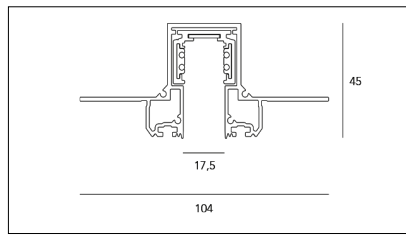

# MACROLUX

Article code	Article	Colour	Length (mm)
1305.0648.K1.92	ME_648/1000/48V-92	Black (92)	1000
1305.0648.K2.92	ME_648/2000/48V-92	Black (92)	2000
1305.0648.K3.92	ME_648/3000/48V-92	Black (92)	3000

Article code	Article	Length (mm)	Colour
1305.0648.K1.942	ME_648/1000/48V-942	1000	White/Black (942)
1305.0648.K2.942	ME_648/2000/48V-942	2000	White/Black (942)
1305.0648.K3.942	ME_648/3000/48V-942	3000	White/Black (942)

Article code	Article	Length (mm)	Colour
1305.0648.K1.962	ME_648/1000/48V-962	1000	Bronze/Black (962)
1305.0648.K2.962	ME_648/2000/48V-962	2000	Bronze/Black (962)
1305.0648.K3.962	ME_648/3000/48V-962	3000	Bronze/Black (962)

Article code	Article	Length (mm)	Colour
1305.0648.K1.94	ME_648/1000/48V-94	1000	White (94)
1305.0648.K2.94	ME_648/2000/48V-94	2000	White (94)
1305.0648.K3.94	ME_648/3000/48V-94	3000	White (94)

Article code	Article	Colour
1305.0648.92	ME_648-92 L= max 3m	Black (92)