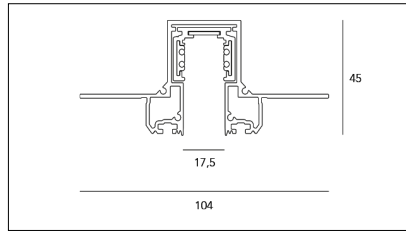

# MACROLUX

Article code	Article	Colour	Length (mm)
1305.0648.K1.92	ME_648/1000/48V-92	Black (92)	1000
1305.0648.K2.92	ME_648/2000/48V-92	Black (92)	2000
1305.0648.K3.92	ME_648/3000/48V-92	Black (92)	3000

Article code	Article	Length (mm)	Colour
1305.0648.K1.942	ME_648/1000/48V-942	1000	White/Black (942)
1305.0648.K2.942	ME_648/2000/48V-942	2000	White/Black (942)
1305.0648.K3.942	ME_648/3000/48V-942	3000	White/Black (942)

Article code	Article	Length (mm)	Colour
1305.0648.K1.962	ME_648/1000/48V-962	1000	Bronze/Black (962)
1305.0648.K2.962	ME_648/2000/48V-962	2000	Bronze/Black (962)
1305.0648.K3.962	ME_648/3000/48V-962	3000	Bronze/Black (962)

Article code	Article	Length (mm)	Colour
1305.0648.K1.94	ME_648/1000/48V-94	1000	White (94)
1305.0648.K2.94	ME_648/2000/48V-94	2000	White (94)
1305.0648.K3.94	ME_648/3000/48V-94	3000	White (94)

Article code	Article	Colour
1305.0648.92	ME_648-92 L= max 3m	Black (92)