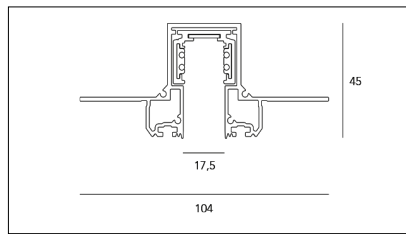

# MACROLUX

Article code	Article	Colour	Length (mm)
1305.0648.K1.92	ME_648/1000/48V-92	Black (92)	1000
1305.0648.K2.92	ME_648/2000/48V-92	Black (92)	2000
1305.0648.K3.92	ME_648/3000/48V-92	Black (92)	3000

Article code	Article	Length (mm)	Colour
1305.0648.K1.942	ME_648/1000/48V-942	1000	White/Black (942)
1305.0648.K2.942	ME_648/2000/48V-942	2000	White/Black (942)
1305.0648.K3.942	ME_648/3000/48V-942	3000	White/Black (942)

Article code	Article	Length (mm)	Colour
1305.0648.K1.962	ME_648/1000/48V-962	1000	Bronze/Black (962)
1305.0648.K2.962	ME_648/2000/48V-962	2000	Bronze/Black (962)
1305.0648.K3.962	ME_648/3000/48V-962	3000	Bronze/Black (962)

Article code	Article	Length (mm)	Colour
1305.0648.K1.94	ME_648/1000/48V-94	1000	White (94)
1305.0648.K2.94	ME_648/2000/48V-94	2000	White (94)
1305.0648.K3.94	ME_648/3000/48V-94	3000	White (94)

Article code	Article	Colour
1305.0648.92	ME_648-92 L= max 3m	Black (92)