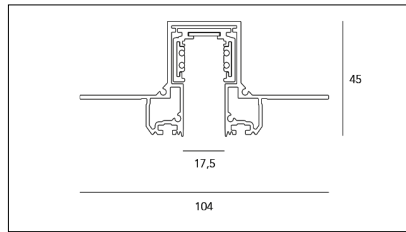

# MACROLUX

Article code	Article	Colour	Length (mm)
1305.0648.K1.92	ME_648/1000/48V-92	Black (92)	1000
1305.0648.K2.92	ME_648/2000/48V-92	Black (92)	2000
1305.0648.K3.92	ME_648/3000/48V-92	Black (92)	3000

Article code	Article	Length (mm)	Colour
1305.0648.K1.942	ME_648/1000/48V-942	1000	White/Black (942)
1305.0648.K2.942	ME_648/2000/48V-942	2000	White/Black (942)
1305.0648.K3.942	ME_648/3000/48V-942	3000	White/Black (942)

Article code	Article	Length (mm)	Colour
1305.0648.K1.962	ME_648/1000/48V-962	1000	Bronze/Black (962)
1305.0648.K2.962	ME_648/2000/48V-962	2000	Bronze/Black (962)
1305.0648.K3.962	ME_648/3000/48V-962	3000	Bronze/Black (962)

Article code	Article	Length (mm)	Colour
1305.0648.K1.94	ME_648/1000/48V-94	1000	White (94)
1305.0648.K2.94	ME_648/2000/48V-94	2000	White (94)
1305.0648.K3.94	ME_648/3000/48V-94	3000	White (94)

Article code	Article	Colour
1305.0648.92	ME_648-92 L=max 3m	Black (92)