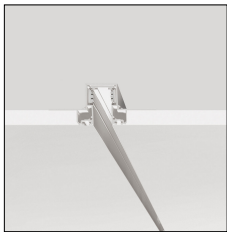

Article code	Article	Length (mm)	Colour
1305.0648.K1.962	ME_648/1000/48V-962	1000	Bronze/Black (962)
1305.0648.K2.962	ME_648/2000/48V-962	2000	Bronze/Black (962)
1305.0648.K3.962	ME_648/3000/48V-962	3000	Bronze/Black (962)