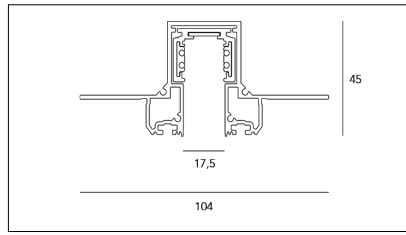

MACROLUX

Article code	Article	Colour	Length (mm)
1305.0648.K1.92	ME_648/1000/48V-92	Black (92)	1000
1305.0648.K2.92	ME_648/2000/48V-92	Black (92)	2000
1305.0648.K3.92	ME_648/3000/48V-92	Black (92)	3000

Article code	Article	Length (mm)	Colour
1305.0648.K1.942	ME_648/1000/48V-942	1000	White/Black (942)
1305.0648.K2.942	ME_648/2000/48V-942	2000	White/Black (942)
1305.0648.K3.942	ME_648/3000/48V-942	3000	White/Black (942)

Article code	Article	Length (mm)	Colour
1305.0648.K1.962	ME_648/1000/48V-962	1000	Bronze/Black (962)
1305.0648.K2.962	ME_648/2000/48V-962	2000	Bronze/Black (962)
1305.0648.K3.962	ME_648/3000/48V-962	3000	Bronze/Black (962)

Article code	Article	Length (mm)	Colour
1305.0648.K1.94	ME_648/1000/48V-94	1000	White (94)
1305.0648.K2.94	ME_648/2000/48V-94	2000	White (94)
1305.0648.K3.94	ME_648/3000/48V-94	3000	White (94)

Article code	Article	Colour
1305.0648.92	ME_648-92 L=max 3m	Black (92)