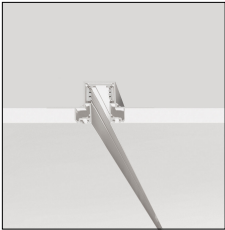

Article code	Article	Colour
1305.0648.94	ME_648-94 L=max 3m	White (94)