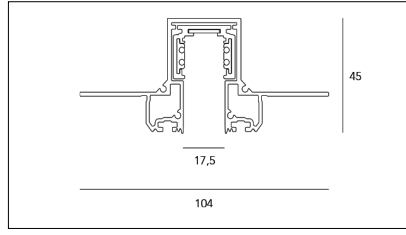

# MACROLUX

Article code	Article	Colour	Length (mm)
1305.0648.K1.92	ME_648/1000/48V-92	Black (92)	1000
1305.0648.K2.92	ME_648/2000/48V-92	Black (92)	2000
1305.0648.K3.92	ME_648/3000/48V-92	Black (92)	3000

Article code	Article	Length (mm)	Colour
1305.0648.K1.942	ME_648/1000/48V-942	1000	White/Black (942)
1305.0648.K2.942	ME_648/2000/48V-942	2000	White/Black (942)
1305.0648.K3.942	ME_648/3000/48V-942	3000	White/Black (942)

Article code	Article	Length (mm)	Colour
1305.0648.K1.962	ME_648/1000/48V-962	1000	Bronze/Black (962)
1305.0648.K2.962	ME_648/2000/48V-962	2000	Bronze/Black (962)
1305.0648.K3.962	ME_648/3000/48V-962	3000	Bronze/Black (962)

Article code	Article	Length (mm)	Colour
1305.0648.K1.94	ME_648/1000/48V-94	1000	White (94)
1305.0648.K2.94	ME_648/2000/48V-94	2000	White (94)
1305.0648.K3.94	ME_648/3000/48V-94	3000	White (94)

Article code	Article	Colour
1305.0648.92	ME_648-92 L=max 3m	Black (92)