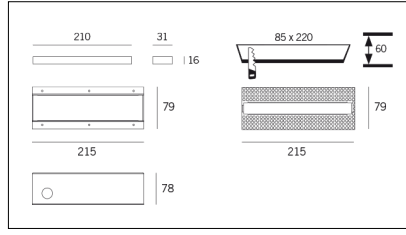

MACROLUX

Article code	Article	Colour	Light Temperature (°K)	Type of recessed
125.0022.2700.4	21/IP66 2700°K	White (4)	2700	Concrete
125.0022.4	21/IP66	White (4)	3000	Concrete
125.0022.4000.4	*21/IP66	White (4)	2700	Concrete

Article code	Name	Description	Watt (W)	Driver's type
1.024015	Driver LED 24V 15W IP20		15	On/Off

Article code	Name	Description	Watt (W)	Driver's type
1.024020	Driver LED 24V 20W IP20		20	On/Off

Article code	Name	Description	Watt (W)	Driver's type
1.024036	Driver LED 24V 36W IP40		36	On/Off

Article code	Name	Description	Watt (W)	Driver's type
1.024050	EOL_Driver LED 24V 50W IP20		50	On/Off

Article code	Name	Description	Watt (W)	Driver's type
1.024075	Driver LED 24V 75W IP20		75	On/Off

Article code	Name	Description	Colour
125.0023.4	21/PK-4	Ventuno plaster kit	White (4)