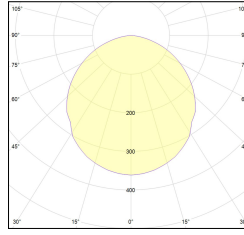

MACROLUX

Article code	Article	Colour	Light Temperature (°K)	Type of recessed
125.0022.2700.4	21/IP66 2700°K	White (4)	2700	Concrete
125.0022.4	21/IP66	White (4)	3000	Concrete
125.0022.4000.4	*21/IP66	White (4)	2700	Concrete