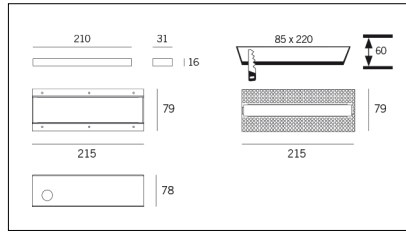

# MACROLUX

Article code	Article	Colour	Type of recessed	Light Temperature (°K)
125.0022.2700.4	21/IP66 2700°K	White (4)	Concrete	2700
125.0022.4	21/IP66	White (4)	Concrete	3000
125.0022.4000.4	*21/IP66	White (4)	Concrete	2700

Article code	Name	Description	Watt (W)	Driver's type
1.024015	Driver LED 24V 15W IP20		15	On/Off

Article code	Name	Description	Watt (W)	Driver's type
1.024020	Driver LED 24V 20W IP20		20	On/Off

Article code	Name	Description	Watt (W)	Driver's type
1.024036	Driver LED 24V 36W IP40		36	On/Off

Article code	Name	Description	Watt (W)	Driver's type
1.024050	EOL_Driver LED 24V 50W IP20		50	On/Off

Article code	Name	Description	Watt (W)	Driver's type
1.024075	Driver LED 24V 75W IP20		75	On/Off

Article code	Name	Description	Colour
125.0023.4	21/PK-4	Ventuno plaster kit	White (4)