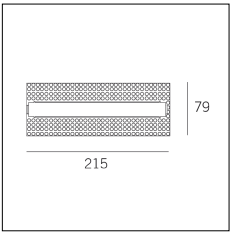

Article code	Name	Description	Watt (W)	Driver's type
1.024015	Driver LED 24V 15W IP20		15	On/Off

Article code	Name	Description	Watt (W)	Driver's type
1.024020	Driver LED 24V 20W IP20		20	On/Off

Article code	Name	Description	Watt (W)	Driver's type
1.024036	Driver LED 24V 36W IP40		36	On/Off

Article code	Name	Description	Watt (W)	Driver's type
1.024050	EOL_Driver LED 24V 50W IP20		50	On/Off

Article code	Name	Description	Watt (W)	Driver's type
1.024075	Driver LED 24V 75W IP20		75	On/Off

Article code	Name	Description	Colour
125.0023.4	21/PK-4	Ventuno plaster kit	White (4)