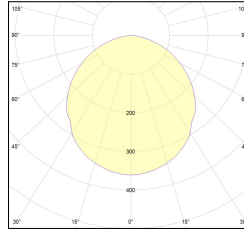

# MACROLUX

Article code	Article	Colour	Type of recessed	Light Temperature (°K)
125.0022.2700.4	21/IP66 2700°K	White (4)	Concrete	2700
125.0022.4	21/IP66	White (4)	Concrete	3000
125.0022.4000.4	*21/IP66	White (4)	Concrete	2700