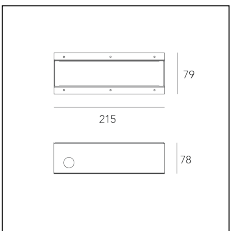

Article code	Name	Description	Watt (W)	Driver's type
1.024015	Driver LED 24V 15W IP20		15	On/Off

Article code	Name	Description	Watt (W)	Driver's type
1.024020	Driver LED 24V 20W IP20		20	On/Off

Article code	Name	Description	Watt (W)	Driver's type
1.024036	Driver LED 24V 36W IP40		36	On/Off

Article code	Name	Description	Watt (W)	Driver's type
1.024050	EOL_Driver LED 24V 50W IP20		50	On/Off

Article code	Name	Description	Watt (W)	Driver's type
1.024075	Driver LED 24V 75W IP20		75	On/Off

Article code	Name	Description	Colour
125.0023.4	21/PK-4	Ventuno plaster kit	White (4)