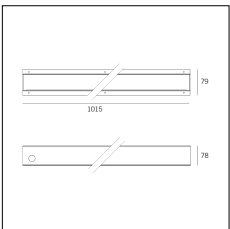

Article code	Name	Description
125.0104	101/CH	Centouno cassa a perdere - concrete housing