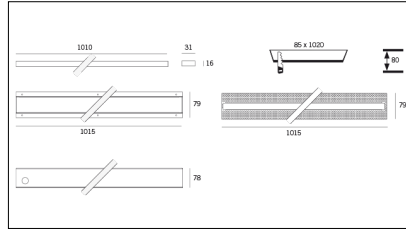

# MACROLUX

Article code	Article	Colour	Light Temperature (°K)	Type of recessed	Watt (W)
125.0102.2700.4	101-4 IP66 2700°K	White (4)	2700	Concrete	17,5
125.0102.4	101-4 IP66	White (4)	3000	Concrete	17,5
125.0102.4000.4	*101 IP66	White (4)	4000	Concrete	17,5

Article code	Name	Description	Watt (W)	Driver's type
1.024020	Driver LED 24V 20W IP20		20	On/Off

Article code	Name	Description	Watt (W)	Driver's type
1.024036	Driver LED 24V 36W IP40		36	On/Off

Article code	Name	Description	Watt (W)	Driver's type
1.024050	EOL_Driver LED 24V 50W IP20		50	On/Off

Article code	Name	Description	Watt (W)	Driver's type
1.024075	Driver LED 24V 75W IP20		75	On/Off

Article code	Name	Description
125.0001	21-101/Chiave Estrazione Diffusore	Extracting key of diffuser (2 pcs) for 21 & 101