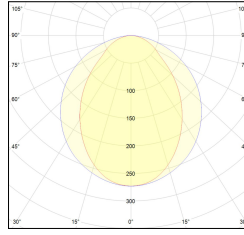

MACROLUX

Article code	Article	Colour	Light Temperature (°K)	Type of recessed	Watt (W)
125.0102.2700.4	101-4 IP66 2700°K	White (4)	2700	Concrete	17,5
125.0102.4	101-4 IP66	White (4)	3000	Concrete	17,5
125.0102.4000.4	*101 IP66	White (4)	4000	Concrete	17,5