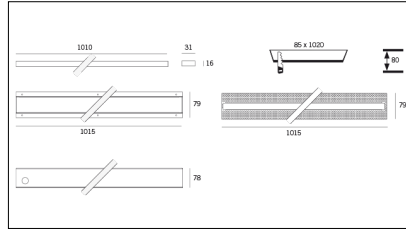

MACROLUX

Article code	Article	Colour	Light Temperature (°K)	Type of recessed	Watt (W)
125.0102.2700.4	101-4 IP66 2700°K	White (4)	2700	Concrete	17,5
125.0102.4	101-4 IP66	White (4)	3000	Concrete	17,5
125.0102.4000.4	*101 IP66	White (4)	4000	Concrete	17,5

Article code	Name	Description	Watt (W)	Driver's type
1.024020	Driver LED 24V 20W IP20		20	On/Off

Article code	Name	Description	Watt (W)	Driver's type
1.024036	Driver LED 24V 36W IP40		36	On/Off

Article code	Name	Description	Watt (W)	Driver's type
1.024050	EOL_Driver LED 24V 50W IP20		50	On/Off

200 x 200

Powered by HTML.COM

Article code	Name	Description	Watt (W)	Driver's type
1.024075	Driver LED 24V 75W IP20		75	On/Off

Article code	Name	Description
125.0001	21-101/Chiave Estrazione Diffusore	Extracting key of diffuser (2 pcs) for 21 & 101