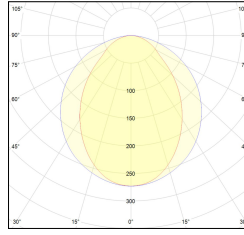

# MACROLUX

Article code	Article	Colour	Light Temperature (°K)	Type of recessed	Watt (W)
125.0102.2700.4	101-4 IP66 2700°K	White (4)	2700	Concrete	17,5
125.0102.4	101-4 IP66	White (4)	3000	Concrete	17,5
125.0102.4000.4	*101 IP66	White (4)	4000	Concrete	17,5