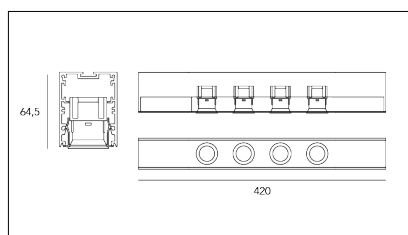

MACROLUX

Article code	Article	Colour	Light Temperature (°K)	Beam angle (°)	Size (mm)	Watt (W)
423.0001.2700.92	*DownLINE 2x Led/24°-92 2700°K	Black (92)	2700	26	210	6,6
423.0001.4000.92	*DownLINE 2x Led/24°-92 4000°K	Black (92)	4000	26	210	6,6
423.0001.92	DownLINE 2x Led/24°-92	Black (92)	3000	26	210	6,6
423.0011.2700.92	*DownLINE 2x Led/24°-92 2700°K DALI	Black (92)	2700	26	210	6,6
423.0011.4000.92	*DownLINE 2x Led/24°-92 4000°K DALI	Black (92)	4000	26	210	6,6
423.0011.92	DownLINE 2x Led/24°-92 DALI	Black (92)	3000	26	210	6,6

Article code	Article	Colour	Light Temperature (°K)	Beam angle (°)	Size (mm)	Watt (W)
423.0001.2700.94	DownLINE 2x Led/24°-94 2700°K	White (94)	2700	26	210	6,6
423.0001.4000.94	*DownLINE 2x Led/24°-94 4000°K	White (94)	4000	26	210	6,6
423.0001.94	DownLINE 2x Led/24°-94	White (94)	3000	26	210	6,6
423.0011.2700.94	DownLINE 2x Led/24°-94 2700°K DALI	White (94)	2700	26	210	6,6
423.0011.4000.94	*DownLINE 2x Led/24°-94 4000°K DALI	White (94)	4000	26	210	6,6
423.0011.94	DownLINE 2x Led/24°-94 DALI	White (94)	3000	26	210	6,6

Article code	Article	Colour	Light Temperature (°K)	Size (mm)	Beam angle (°)	Watt (W)
423.0002.2700.94	DownLINE 4x Led/24°-94 2700°K	White (94)	2700	420	26	13,2
423.0002.4000.94	*DownLINE 4x Led/24°-94 4000°K	White (94)	4000	420	26	13,2
423.0002.94	DownLINE 4x Led/24°-94	White (94)	3000	420	26	13,2
423.0012.2700.94	*DownLINE 4x Led/24°-94 2700°K DALI	White (94)	2700	420	26	13,2
423.0012.4000.94	*DownLINE 4x Led/24°-94 4000°K DALI	White (94)	4000	420	26	13,2
423.0012.94	DownLINE 4x Led/24°-94 DALI	White (94)	3000	420	26	13,2