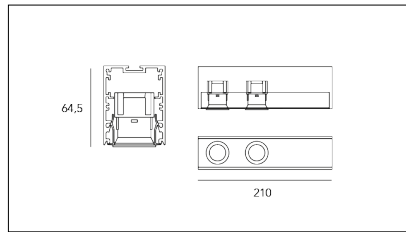

MACROLUX

Article code	Article	Colour	Light Temperature (°K)	Beam angle (°)	Size (mm)	Watt (W)
423.0001.2700.92	*DownLINE 2x Led/24°-92 2700°K	Black (92)	2700	26	210	6,6
423.0001.4000.92	*DownLINE 2x Led/24°-92 4000°K	Black (92)	4000	26	210	6,6
423.0001.92	DownLINE 2x Led/24°-92	Black (92)	3000	26	210	6,6
423.0011.2700.92	*DownLINE 2x Led/24°-92 2700°K DALI	Black (92)	2700	26	210	6,6
423.0011.4000.92	*DownLINE 2x Led/24°-92 4000°K DALI	Black (92)	4000	26	210	6,6
423.0011.92	DownLINE 2x Led/24°-92 DALI	Black (92)	3000	26	210	6,6

Article code	Article	Colour	Light Temperature (°K)	Beam angle (°)	Size (mm)	Watt (W)
423.0001.2700.94	DownLINE 2x Led/24°-94 2700°K	White (94)	2700	26	210	6,6
423.0001.4000.94	*DownLINE 2x Led/24°-94 4000°K	White (94)	4000	26	210	6,6
423.0001.94	DownLINE 2x Led/24°-94	White (94)	3000	26	210	6,6
423.0011.2700.94	DownLINE 2x Led/24°-94 2700°K DALI	White (94)	2700	26	210	6,6
423.0011.4000.94	*DownLINE 2x Led/24°-94 4000°K DALI	White (94)	4000	26	210	6,6
423.0011.94	DownLINE 2x Led/24°-94 DALI	White (94)	3000	26	210	6,6

Article code	Article	Colour	Light Temperature (°K)	Size (mm)	Beam angle (°)	Watt (W)
423.0002.2700.94	DownLINE 4x Led/24°-94 2700°K	White (94)	2700	420	26	13,2
423.0002.4000.94	*DownLINE 4x Led/24°-94 4000°K	White (94)	4000	420	26	13,2
423.0002.94	DownLINE 4x Led/24°-94	White (94)	3000	420	26	13,2
423.0012.2700.94	*DownLINE 4x Led/24°-94 2700°K DALI	White (94)	2700	420	26	13,2
423.0012.4000.94	*DownLINE 4x Led/24°-94 4000°K DALI	White (94)	4000	420	26	13,2
423.0012.94	DownLINE 4x Led/24°-94 DALI	White (94)	3000	420	26	13,2