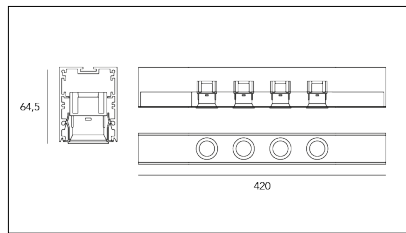

MACROLUX

Article code	Article	Colour	Light Temperature (°K)	Beam angle (°)	Size (mm)	Watt (W)
423.0001.2700.92	*DownLINE 2x Led/24°-92 2700°K	Black (92)	2700	26	210	6,6
423.0001.4000.92	*DownLINE 2x Led/24°-92 4000°K	Black (92)	4000	26	210	6,6
423.0001.92	DownLINE 2x Led/24°-92	Black (92)	3000	26	210	6,6
423.0011.2700.92	*DownLINE 2x Led/24°-92 2700°K DALI	Black (92)	2700	26	210	6,6
423.0011.4000.92	*DownLINE 2x Led/24°-92 4000°K DALI	Black (92)	4000	26	210	6,6
423.0011.92	DownLINE 2x Led/24°-92 DALI	Black (92)	3000	26	210	6,6

Article code	Article	Colour	Light Temperature (°K)	Beam angle (°)	Size (mm)	Watt (W)
423.0001.2700.94	DownLINE 2x Led/24°-94 2700°K	White (94)	2700	26	210	6,6
423.0001.4000.94	*DownLINE 2x Led/24°-94 4000°K	White (94)	4000	26	210	6,6
423.0001.94	DownLINE 2x Led/24°-94	White (94)	3000	26	210	6,6
423.0011.2700.94	DownLINE 2x Led/24°-94 2700°K DALI	White (94)	2700	26	210	6,6
423.0011.4000.94	*DownLINE 2x Led/24°-94 4000°K DALI	White (94)	4000	26	210	6,6
423.0011.94	DownLINE 2x Led/24°-94 DALI	White (94)	3000	26	210	6,6

Article code	Article	Colour	Light Temperature (°K)	Size (mm)	Beam angle (°)	Watt (W)
423.0002.2700.94	DownLINE 4x Led/24°-94 2700°K	White (94)	2700	420	26	13,2
423.0002.4000.94	*DownLINE 4x Led/24°-94 4000°K	White (94)	4000	420	26	13,2
423.0002.94	DownLINE 4x Led/24°-94	White (94)	3000	420	26	13,2
423.0012.2700.94	*DownLINE 4x Led/24°-94 2700°K DALI	White (94)	2700	420	26	13,2
423.0012.4000.94	*DownLINE 4x Led/24°-94 4000°K DALI	White (94)	4000	420	26	13,2
423.0012.94	DownLINE 4x Led/24°-94 DALI	White (94)	3000	420	26	13,2