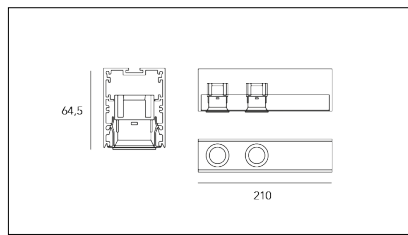

MACROLUX

Article code	Article	Colour	Light Temperature (°K)	Beam angle (°)	Size (mm)	Watt (W)
423.0001.2700.92	*DownLINE 2x Led/24°-92 2700°K	Black (92)	2700	26	210	6,6
423.0001.4000.92	*DownLINE 2x Led/24°-92 4000°K	Black (92)	4000	26	210	6,6
423.0001.92	DownLINE 2x Led/24°-92	Black (92)	3000	26	210	6,6
423.0011.2700.92	*DownLINE 2x Led/24°-92 2700°K DALI	Black (92)	2700	26	210	6,6
423.0011.4000.92	*DownLINE 2x Led/24°-92 4000°K DALI	Black (92)	4000	26	210	6,6
423.0011.92	DownLINE 2x Led/24°-92 DALI	Black (92)	3000	26	210	6,6

Article code	Article	Colour	Light Temperature (°K)	Beam angle (°)	Size (mm)	Watt (W)
423.0001.2700.94	DownLINE 2x Led/24°-94 2700°K	White (94)	2700	26	210	6,6
423.0001.4000.94	*DownLINE 2x Led/24°-94 4000°K	White (94)	4000	26	210	6,6
423.0001.94	DownLINE 2x Led/24°-94	White (94)	3000	26	210	6,6
423.0011.2700.94	DownLINE 2x Led/24°-94 2700°K DALI	White (94)	2700	26	210	6,6
423.0011.4000.94	*DownLINE 2x Led/24°-94 4000°K DALI	White (94)	4000	26	210	6,6
423.0011.94	DownLINE 2x Led/24°-94 DALI	White (94)	3000	26	210	6,6

Article code	Article	Colour	Light Temperature (°K)	Size (mm)	Beam angle (°)	Watt (W)
423.0002.2700.94	DownLINE 4x Led/24°-94 2700°K	White (94)	2700	420	26	13,2
423.0002.4000.94	*DownLINE 4x Led/24°-94 4000°K	White (94)	4000	420	26	13,2
423.0002.94	DownLINE 4x Led/24°-94	White (94)	3000	420	26	13,2
423.0012.2700.94	*DownLINE 4x Led/24°-94 2700°K DALI	White (94)	2700	420	26	13,2
423.0012.4000.94	*DownLINE 4x Led/24°-94 4000°K DALI	White (94)	4000	420	26	13,2
423.0012.94	DownLINE 4x Led/24°-94 DALI	White (94)	3000	420	26	13,2