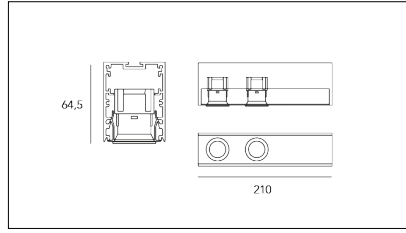

MACROLUX

Article code	Article	Colour	Light Temperature (°K)	Beam angle (°)	Size (mm)	Watt (W)
423.0001.2700.92	*DownLINE 2x Led/24°-92 2700°K	Black (92)	2700	26	210	6,6
423.0001.4000.92	*DownLINE 2x Led/24°-92 4000°K	Black (92)	4000	26	210	6,6
423.0001.92	DownLINE 2x Led/24°-92	Black (92)	3000	26	210	6,6
423.0011.2700.92	*DownLINE 2x Led/24°-92 2700°K DALI	Black (92)	2700	26	210	6,6
423.0011.4000.92	*DownLINE 2x Led/24°-92 4000°K DALI	Black (92)	4000	26	210	6,6
423.0011.92	DownLINE 2x Led/24°-92 DALI	Black (92)	3000	26	210	6,6

Article code	Article	Colour	Light Temperature (°K)	Beam angle (°)	Size (mm)	Watt (W)
423.0001.2700.94	DownLINE 2x Led/24°-94 2700°K	White (94)	2700	26	210	6,6
423.0001.4000.94	*DownLINE 2x Led/24°-94 4000°K	White (94)	4000	26	210	6,6
423.0001.94	DownLINE 2x Led/24°-94	White (94)	3000	26	210	6,6
423.0011.2700.94	DownLINE 2x Led/24°-94 2700°K DALI	White (94)	2700	26	210	6,6
423.0011.4000.94	*DownLINE 2x Led/24°-94 4000°K DALI	White (94)	4000	26	210	6,6
423.0011.94	DownLINE 2x Led/24°-94 DALI	White (94)	3000	26	210	6,6

Article code	Article	Colour	Light Temperature (°K)	Size (mm)	Beam angle (°)	Watt (W)
423.0002.2700.94	DownLINE 4x Led/24°-94 2700°K	White (94)	2700	420	26	13,2
423.0002.4000.94	*DownLINE 4x Led/24°-94 4000°K	White (94)	4000	420	26	13,2
423.0002.94	DownLINE 4x Led/24°-94	White (94)	3000	420	26	13,2
423.0012.2700.94	*DownLINE 4x Led/24°-94 2700°K DALI	White (94)	2700	420	26	13,2
423.0012.4000.94	*DownLINE 4x Led/24°-94 4000°K DALI	White (94)	4000	420	26	13,2
423.0012.94	DownLINE 4x Led/24°-94 DALI	White (94)	3000	420	26	13,2