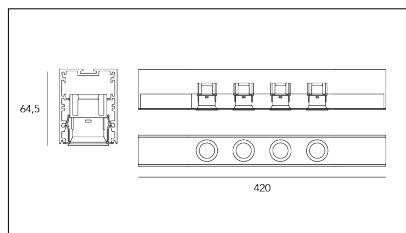

MACROLUX

Article code	Article	Colour	Light Temperature (°K)	Beam angle (°)	Size (mm)	Watt (W)
423.0001.2700.92	*DownLINE 2x Led/24°-92 2700°K	Black (92)	2700	26	210	6,6
423.0001.4000.92	*DownLINE 2x Led/24°-92 4000°K	Black (92)	4000	26	210	6,6
423.0001.92	DownLINE 2x Led/24°-92	Black (92)	3000	26	210	6,6
423.0011.2700.92	*DownLINE 2x Led/24°-92 2700°K DALI	Black (92)	2700	26	210	6,6
423.0011.4000.92	*DownLINE 2x Led/24°-92 4000°K DALI	Black (92)	4000	26	210	6,6
423.0011.92	DownLINE 2x Led/24°-92 DALI	Black (92)	3000	26	210	6,6

Article code	Article	Colour	Light Temperature (°K)	Beam angle (°)	Size (mm)	Watt (W)
423.0001.2700.94	DownLINE 2x Led/24°-94 2700°K	White (94)	2700	26	210	6,6
423.0001.4000.94	*DownLINE 2x Led/24°-94 4000°K	White (94)	4000	26	210	6,6
423.0001.94	DownLINE 2x Led/24°-94	White (94)	3000	26	210	6,6
423.0011.2700.94	DownLINE 2x Led/24°-94 2700°K DALI	White (94)	2700	26	210	6,6
423.0011.4000.94	*DownLINE 2x Led/24°-94 4000°K DALI	White (94)	4000	26	210	6,6
423.0011.94	DownLINE 2x Led/24°-94 DALI	White (94)	3000	26	210	6,6

Article code	Article	Colour	Light Temperature (°K)	Size (mm)	Beam angle (°)	Watt (W)
423.0002.2700.94	DownLINE 4x Led/24°-94 2700°K	White (94)	2700	420	26	13,2
423.0002.4000.94	*DownLINE 4x Led/24°-94 4000°K	White (94)	4000	420	26	13,2
423.0002.94	DownLINE 4x Led/24°-94	White (94)	3000	420	26	13,2
423.0012.2700.94	*DownLINE 4x Led/24°-94 2700°K DALI	White (94)	2700	420	26	13,2
423.0012.4000.94	*DownLINE 4x Led/24°-94 4000°K DALI	White (94)	4000	420	26	13,2
423.0012.94	DownLINE 4x Led/24°-94 DALI	White (94)	3000	420	26	13,2