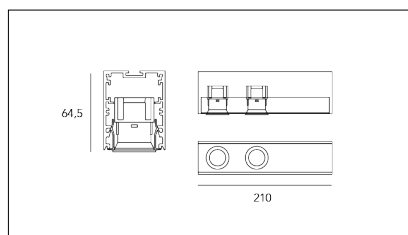

MACROLUX

Article code	Article	Colour	Light Temperature (°K)	Beam angle (°)	Size (mm)	Watt (W)
423.0001.2700.92	*DownLINE 2x Led/24°-92 2700°K	Black (92)	2700	26	210	6,6
423.0001.4000.92	*DownLINE 2x Led/24°-92 4000°K	Black (92)	4000	26	210	6,6
423.0001.92	DownLINE 2x Led/24°-92	Black (92)	3000	26	210	6,6
423.0011.2700.92	*DownLINE 2x Led/24°-92 2700°K DALI	Black (92)	2700	26	210	6,6
423.0011.4000.92	*DownLINE 2x Led/24°-92 4000°K DALI	Black (92)	4000	26	210	6,6
423.0011.92	DownLINE 2x Led/24°-92 DALI	Black (92)	3000	26	210	6,6

Article code	Article	Colour	Light Temperature (°K)	Beam angle (°)	Size (mm)	Watt (W)
423.0001.2700.94	DownLINE 2x Led/24°-94 2700°K	White (94)	2700	26	210	6,6
423.0001.4000.94	*DownLINE 2x Led/24°-94 4000°K	White (94)	4000	26	210	6,6
423.0001.94	DownLINE 2x Led/24°-94	White (94)	3000	26	210	6,6
423.0011.2700.94	DownLINE 2x Led/24°-94 2700°K DALI	White (94)	2700	26	210	6,6
423.0011.4000.94	*DownLINE 2x Led/24°-94 4000°K DALI	White (94)	4000	26	210	6,6
423.0011.94	DownLINE 2x Led/24°-94 DALI	White (94)	3000	26	210	6,6

Article code	Article	Colour	Light Temperature (°K)	Size (mm)	Beam angle (°)	Watt (W)
423.0002.2700.94	DownLINE 4x Led/24°-94 2700°K	White (94)	2700	420	26	13,2
423.0002.4000.94	*DownLINE 4x Led/24°-94 4000°K	White (94)	4000	420	26	13,2
423.0002.94	DownLINE 4x Led/24°-94	White (94)	3000	420	26	13,2
423.0012.2700.94	*DownLINE 4x Led/24°-94 2700°K DALI	White (94)	2700	420	26	13,2
423.0012.4000.94	*DownLINE 4x Led/24°-94 4000°K DALI	White (94)	4000	420	26	13,2
423.0012.94	DownLINE 4x Led/24°-94 DALI	White (94)	3000	420	26	13,2