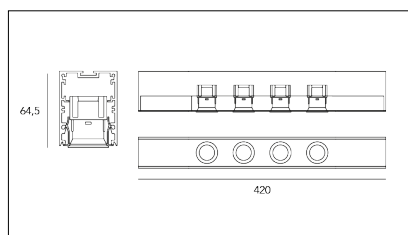

MACROLUX

Article code	Article	Colour	Light Temperature (°K)	Beam angle (°)	Size (mm)	Watt (W)
423.0001.2700.92	*DownLINE 2x Led/24°-92 2700°K	Black (92)	2700	26	210	6,6
423.0001.4000.92	*DownLINE 2x Led/24°-92 4000°K	Black (92)	4000	26	210	6,6
423.0001.92	DownLINE 2x Led/24°-92	Black (92)	3000	26	210	6,6
423.0011.2700.92	*DownLINE 2x Led/24°-92 2700°K DALI	Black (92)	2700	26	210	6,6
423.0011.4000.92	*DownLINE 2x Led/24°-92 4000°K DALI	Black (92)	4000	26	210	6,6
423.0011.92	DownLINE 2x Led/24°-92 DALI	Black (92)	3000	26	210	6,6

Article code	Article	Colour	Light Temperature (°K)	Beam angle (°)	Size (mm)	Watt (W)
423.0001.2700.94	DownLINE 2x Led/24°-94 2700°K	White (94)	2700	26	210	6,6
423.0001.4000.94	*DownLINE 2x Led/24°-94 4000°K	White (94)	4000	26	210	6,6
423.0001.94	DownLINE 2x Led/24°-94	White (94)	3000	26	210	6,6
423.0011.2700.94	DownLINE 2x Led/24°-94 2700°K DALI	White (94)	2700	26	210	6,6
423.0011.4000.94	*DownLINE 2x Led/24°-94 4000°K DALI	White (94)	4000	26	210	6,6
423.0011.94	DownLINE 2x Led/24°-94 DALI	White (94)	3000	26	210	6,6

Article code	Article	Colour	Light Temperature (°K)	Size (mm)	Beam angle (°)	Watt (W)
423.0002.2700.94	DownLINE 4x Led/24°-94 2700°K	White (94)	2700	420	26	13,2
423.0002.4000.94	*DownLINE 4x Led/24°-94 4000°K	White (94)	4000	420	26	13,2
423.0002.94	DownLINE 4x Led/24°-94	White (94)	3000	420	26	13,2
423.0012.2700.94	*DownLINE 4x Led/24°-94 2700°K DALI	White (94)	2700	420	26	13,2
423.0012.4000.94	*DownLINE 4x Led/24°-94 4000°K DALI	White (94)	4000	420	26	13,2
423.0012.94	DownLINE 4x Led/24°-94 DALI	White (94)	3000	420	26	13,2