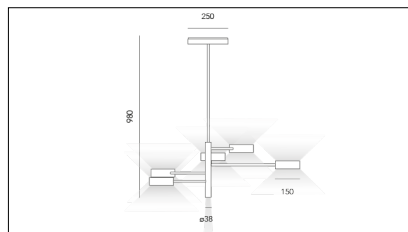

MACROLUX

| Codice Articolo | Articolo | Colore | Temperatura Luce (°K) | Potenza (W) |
|------------------------|-----------------------------|----------|-----------------------|-------------|
| 1611.5100.01.2 | PUCK/FIVE/3000°K-2 DALI | Nero (2) | 3000 | 61 |
| 1611.5100.01.2700.01.2 | PUCK/FIVE/2700°K-2 DALI | Nero (2) | 2700 | 61 |
| 1611.5100.02.2 | PUCK/FIVE/3000°K-2 CASAMBI | Nero (2) | 3000 | 61 |
| 1611.5100.02.2700.2 | *puck/five/2700°K-2 CASAMBI | Nero (2) | 2700 | 61 |
| 1611.5100.03.2 | PUCK/FIVE/3000°K-2 PUSH | Nero (2) | 3000 | 61 |
| 1611.5100.03.2700.01.2 | PUCK/FIVE/2700°K-2 PUSH | Nero (2) | 2700 | 61 |
| 1611.5100.2 | PUCK/FIVE/3000°K-2 | Nero (2) | 3000 | 61 |
| 1611.5100.2700.2 | *puck/five/2700°K-2 | Nero (2) | 2700 | 61 |

| Codice Articolo | Articolo | Colore | Temperatura Luce (°K) | Potenza (W) |
|------------------------|-----------------------------|------------|-----------------------|-------------|
| 1611.5100.01.2700.01.4 | *puck/five/2700°K-4 DALI | Bianco (4) | 2700 | 61 |
| 1611.5100.01.4 | *puck/five-4 DALI | Bianco (4) | 3000 | 61 |
| 1611.5100.02.2700.4 | *puck/five/2700°K-4 CASAMBI | Bianco (4) | 2700 | 61 |
| 1611.5100.02.4 | *puck/five-4 CASAMBI | Bianco (4) | 3000 | 61 |
| 1611.5100.03.2700.01.4 | *puck/five/2700°K-4 PUSH | Bianco (4) | 2700 | 61 |
| 1611.5100.03.4 | PUCK/FIVE/3000°K-4 PUSH | Bianco (4) | 3000 | 61 |
| 1611.5100.2700.4 | *puck/five/2700°K-4 | Bianco (4) | 2700 | 61 |
| 1611.5100.4 | PUCK/FIVE/3000°K-4 | Bianco (4) | 3000 | 61 |