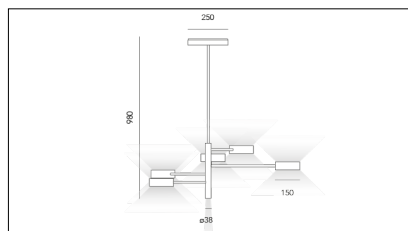

MACROLUX

| Codice Articolo | Articolo | Colore | Temperatura Luce (°K) | Potenza (W) |
|------------------------|-----------------------------|----------|-----------------------|-------------|
| 1611.5100.01.2 | PUCK/FIVE/3000°K-2 DALI | Nero (2) | 3000 | 61 |
| 1611.5100.01.2700.01.2 | PUCK/FIVE/2700°K-2 DALI | Nero (2) | 2700 | 61 |
| 1611.5100.02.2 | PUCK/FIVE/3000°K-2 CASAMBI | Nero (2) | 3000 | 61 |
| 1611.5100.02.2700.2 | *puck/five/2700°K-2 CASAMBI | Nero (2) | 2700 | 61 |
| 1611.5100.03.2 | PUCK/FIVE/3000°K-2 PUSH | Nero (2) | 3000 | 61 |
| 1611.5100.03.2700.01.2 | PUCK/FIVE/2700°K-2 PUSH | Nero (2) | 2700 | 61 |
| 1611.5100.2 | PUCK/FIVE/3000°K-2 | Nero (2) | 3000 | 61 |
| 1611.5100.2700.2 | *puck/five/2700°K-2 | Nero (2) | 2700 | 61 |

| Codice Articolo | Articolo | Colore | Temperatura Luce (°K) | Potenza (W) |
|------------------------|-----------------------------|------------|-----------------------|-------------|
| 1611.5100.01.2700.01.4 | *puck/five/2700°K-4 DALI | Bianco (4) | 2700 | 61 |
| 1611.5100.01.4 | *puck/five-4 DALI | Bianco (4) | 3000 | 61 |
| 1611.5100.02.2700.4 | *puck/five/2700°K-4 CASAMBI | Bianco (4) | 2700 | 61 |
| 1611.5100.02.4 | *puck/five-4 CASAMBI | Bianco (4) | 3000 | 61 |
| 1611.5100.03.2700.01.4 | *puck/five/2700°K-4 PUSH | Bianco (4) | 2700 | 61 |
| 1611.5100.03.4 | PUCK/FIVE/3000°K-4 PUSH | Bianco (4) | 3000 | 61 |
| 1611.5100.2700.4 | *puck/five/2700°K-4 | Bianco (4) | 2700 | 61 |
| 1611.5100.4 | PUCK/FIVE/3000°K-4 | Bianco (4) | 3000 | 61 |