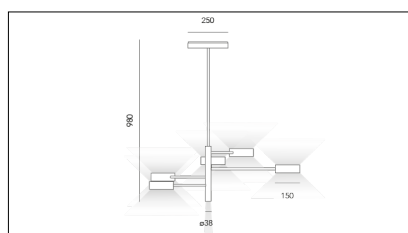

MACROLUX

| Codice Articolo | Articolo | Colore | Temperatura Luce (°K) | Potenza (W) |
|------------------------|-----------------------------|----------|-----------------------|-------------|
| 1611.5100.01.2 | PUCK/FIVE/3000°K-2 DALI | Nero (2) | 3000 | 61 |
| 1611.5100.01.2700.01.2 | PUCK/FIVE/2700°K-2 DALI | Nero (2) | 2700 | 61 |
| 1611.5100.02.2 | PUCK/FIVE/3000°K-2 CASAMBI | Nero (2) | 3000 | 61 |
| 1611.5100.02.2700.2 | *puck/five/2700°K-2 CASAMBI | Nero (2) | 2700 | 61 |
| 1611.5100.03.2 | PUCK/FIVE/3000°K-2 PUSH | Nero (2) | 3000 | 61 |
| 1611.5100.03.2700.01.2 | PUCK/FIVE/2700°K-2 PUSH | Nero (2) | 2700 | 61 |
| 1611.5100.2 | PUCK/FIVE/3000°K-2 | Nero (2) | 3000 | 61 |
| 1611.5100.2700.2 | *puck/five/2700°K-2 | Nero (2) | 2700 | 61 |

| Codice Articolo | Articolo | Colore | Temperatura Luce (°K) | Potenza (W) |
|------------------------|-----------------------------|------------|-----------------------|-------------|
| 1611.5100.01.2700.01.4 | *puck/five/2700°K-4 DALI | Bianco (4) | 2700 | 61 |
| 1611.5100.01.4 | *puck/five-4 DALI | Bianco (4) | 3000 | 61 |
| 1611.5100.02.2700.4 | *puck/five/2700°K-4 CASAMBI | Bianco (4) | 2700 | 61 |
| 1611.5100.02.4 | *puck/five-4 CASAMBI | Bianco (4) | 3000 | 61 |
| 1611.5100.03.2700.01.4 | *puck/five/2700°K-4 PUSH | Bianco (4) | 2700 | 61 |
| 1611.5100.03.4 | PUCK/FIVE/3000°K-4 PUSH | Bianco (4) | 3000 | 61 |
| 1611.5100.2700.4 | *puck/five/2700°K-4 | Bianco (4) | 2700 | 61 |
| 1611.5100.4 | PUCK/FIVE/3000°K-4 | Bianco (4) | 3000 | 61 |