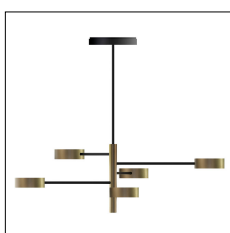

MACROLUX

| Codice Articolo | Articolo | Colore | Temperatura Luce (°K) | Potenza (W) |
|------------------------|-----------------------------|----------|-----------------------|-------------|
| 1611.5100.01.2 | PUCK/FIVE/3000°K-2 DALI | Nero (2) | 3000 | 61 |
| 1611.5100.01.2700.01.2 | PUCK/FIVE/2700°K-2 DALI | Nero (2) | 2700 | 61 |
| 1611.5100.02.2 | PUCK/FIVE/3000°K-2 CASAMBI | Nero (2) | 3000 | 61 |
| 1611.5100.02.2700.2 | *puck/five/2700°K-2 CASAMBI | Nero (2) | 2700 | 61 |
| 1611.5100.03.2 | PUCK/FIVE/3000°K-2 PUSH | Nero (2) | 3000 | 61 |
| 1611.5100.03.2700.01.2 | PUCK/FIVE/2700°K-2 PUSH | Nero (2) | 2700 | 61 |
| 1611.5100.2 | PUCK/FIVE/3000°K-2 | Nero (2) | 3000 | 61 |
| 1611.5100.2700.2 | *puck/five/2700°K-2 | Nero (2) | 2700 | 61 |

| Codice Articolo | Articolo | Colore | Temperatura Luce (°K) | Potenza (W) |
|------------------------|-----------------------------|------------|-----------------------|-------------|
| 1611.5100.01.2700.01.4 | *puck/five/2700°K-4 DALI | Bianco (4) | 2700 | 61 |
| 1611.5100.01.4 | *puck/five-4 DALI | Bianco (4) | 3000 | 61 |
| 1611.5100.02.2700.4 | *puck/five/2700°K-4 CASAMBI | Bianco (4) | 2700 | 61 |
| 1611.5100.02.4 | *puck/five-4 CASAMBI | Bianco (4) | 3000 | 61 |
| 1611.5100.03.2700.01.4 | *puck/five/2700°K-4 PUSH | Bianco (4) | 2700 | 61 |
| 1611.5100.03.4 | PUCK/FIVE/3000°K-4 PUSH | Bianco (4) | 3000 | 61 |
| 1611.5100.2700.4 | *puck/five/2700°K-4 | Bianco (4) | 2700 | 61 |
| 1611.5100.4 | PUCK/FIVE/3000°K-4 | Bianco (4) | 3000 | 61 |