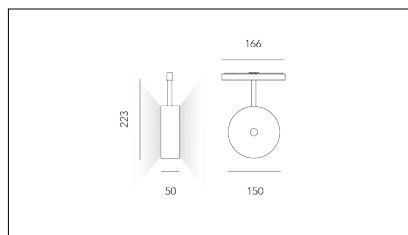

MACROLUX

Codice Articolo	Articolo	Colore	Temperatura Luce (°K)	Potenza (W)
1611.0348.01.2	PUCK/48/VERTICAL/3000°K-2 DALI	Nero (2)	3000	10.4
1611.0348.01.2700.2	*puck/V/48V/2700°K-2 DALI	Nero (2)	2700	10.4
1611.0348.2	PUCK/48/VERTICAL/3000°K-2	Nero (2)	3000	10.4
1611.0348.2700.2	*puck/V/48V/2700°K-2	Nero (2)	2700	10.4

Codice Articolo	Articolo	Colore	Temperatura Luce (°K)	Potenza (W)
1611.0348.01.2700.4	*puck/V/48V/2700°K-4 DALI	Bianco (4)	2700	10.4
1611.0348.01.4	*puck/V/48V-4 DALI	Bianco (4)	3000	10.4
1611.0348.2700.4	*puck/V/48V/2700°K-4	Bianco (4)	2700	10.4
1611.0348.4	*puck/V/48V-4	Bianco (4)	3000	10.4

Codice Articolo	Articolo	Colore	Temperatura Luce (°K)	Potenza (W)
1611.0348.01.2700.96	PUCK/48/VERTICAL/2700°K-96 DALI	Bronzo (96)	2700	10.4
1611.0348.01.96	PUCK/48/VERTICAL/3000°K-96 DALI	Bronzo (96)	3000	10.4
1611.0348.2700.96	PUCK/48/VERTICAL/2700°K-96	Bronzo (96)	2700	10.4
1611.0348.96	PUCK/48/VERTICAL/3000°K-96	Bronzo (96)	3000	10.4