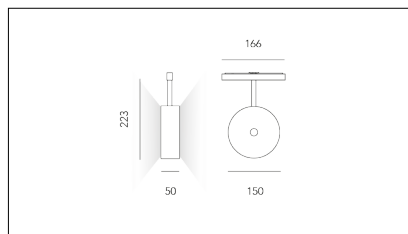

MACROLUX

Codice Articolo	Articolo	Colore	Temperatura Luce (°K)	Potenza (W)
1611.0348.01.2	PUCK/48/VERTICAL/3000°K-2 DALI	Nero (2)	3000	10.4
1611.0348.01.2700.2	*puck/V/48V/2700°K-2 DALI	Nero (2)	2700	10.4
1611.0348.2	PUCK/48/VERTICAL/3000°K-2	Nero (2)	3000	10.4
1611.0348.2700.2	*puck/V/48V/2700°K-2	Nero (2)	2700	10.4

Codice Articolo	Articolo	Colore	Temperatura Luce (°K)	Potenza (W)
1611.0348.01.2700.4	*puck/V/48V/2700°K-4 DALI	Bianco (4)	2700	10.4
1611.0348.01.4	*puck/V/48V-4 DALI	Bianco (4)	3000	10.4
1611.0348.2700.4	*puck/V/48V/2700°K-4	Bianco (4)	2700	10.4
1611.0348.4	*puck/V/48V-4	Bianco (4)	3000	10.4

Codice Articolo	Articolo	Colore	Temperatura Luce (°K)	Potenza (W)
1611.0348.01.2700.96	PUCK/48/VERTICAL/2700°K-96 DALI	Bronzo (96)	2700	10.4
1611.0348.01.96	PUCK/48/VERTICAL/3000°K-96 DALI	Bronzo (96)	3000	10.4
1611.0348.2700.96	PUCK/48/VERTICAL/2700°K-96	Bronzo (96)	2700	10.4
1611.0348.96	PUCK/48/VERTICAL/3000°K-96	Bronzo (96)	3000	10.4