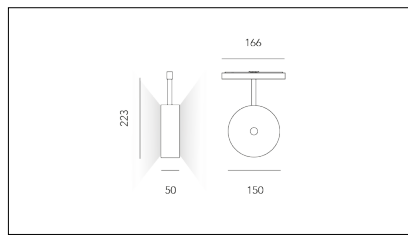

MACROLUX

Codice Articolo	Articolo	Colore	Temperatura Luce (°K)	Potenza (W)
1611.0348.01.2	PUCK/48/VERTICAL/3000°K-2 DALI	Nero (2)	3000	10.4
1611.0348.01.2700.2	*puck/V/48V/2700°K-2 DALI	Nero (2)	2700	10.4
1611.0348.2	PUCK/48/VERTICAL/3000°K-2	Nero (2)	3000	10.4
1611.0348.2700.2	*puck/V/48V/2700°K-2	Nero (2)	2700	10.4

Codice Articolo	Articolo	Colore	Temperatura Luce (°K)	Potenza (W)
1611.0348.01.2700.4	*puck/V/48V/2700°K-4 DALI	Bianco (4)	2700	10.4
1611.0348.01.4	*puck/V/48V-4 DALI	Bianco (4)	3000	10.4
1611.0348.2700.4	*puck/V/48V/2700°K-4	Bianco (4)	2700	10.4
1611.0348.4	*puck/V/48V-4	Bianco (4)	3000	10.4

Codice Articolo	Articolo	Colore	Temperatura Luce (°K)	Potenza (W)
1611.0348.01.2700.96	PUCK/48/VERTICAL/2700°K-96 DALI	Bronzo (96)	2700	10.4
1611.0348.01.96	PUCK/48/VERTICAL/3000°K-96 DALI	Bronzo (96)	3000	10.4
1611.0348.2700.96	PUCK/48/VERTICAL/2700°K-96	Bronzo (96)	2700	10.4
1611.0348.96	PUCK/48/VERTICAL/3000°K-96	Bronzo (96)	3000	10.4