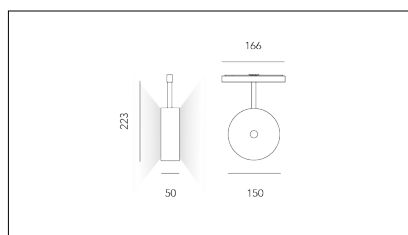

MACROLUX

Codice Articolo	Articolo	Colore	Temperatura Luce (°K)	Potenza (W)
1611.0348.01.2	PUCK/48/VERTICAL/3000°K-2 DALI	Nero (2)	3000	10.4
1611.0348.01.2700.2	*puck/V/48V/2700°K-2 DALI	Nero (2)	2700	10.4
1611.0348.2	PUCK/48/VERTICAL/3000°K-2	Nero (2)	3000	10.4
1611.0348.2700.2	*puck/V/48V/2700°K-2	Nero (2)	2700	10.4

Codice Articolo	Articolo	Colore	Temperatura Luce (°K)	Potenza (W)
1611.0348.01.2700.4	*puck/V/48V/2700°K-4 DALI	Bianco (4)	2700	10.4
1611.0348.01.4	*puck/V/48V-4 DALI	Bianco (4)	3000	10.4
1611.0348.2700.4	*puck/V/48V/2700°K-4	Bianco (4)	2700	10.4
1611.0348.4	*puck/V/48V-4	Bianco (4)	3000	10.4

Codice Articolo	Articolo	Colore	Temperatura Luce (°K)	Potenza (W)
1611.0348.01.2700.96	PUCK/48/VERTICAL/2700°K-96 DALI	Bronzo (96)	2700	10.4
1611.0348.01.96	PUCK/48/VERTICAL/3000°K-96 DALI	Bronzo (96)	3000	10.4
1611.0348.2700.96	PUCK/48/VERTICAL/2700°K-96	Bronzo (96)	2700	10.4
1611.0348.96	PUCK/48/VERTICAL/3000°K-96	Bronzo (96)	3000	10.4