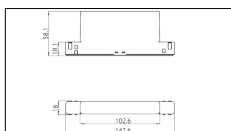

Codice Articolo	Nome	Descrizione	Colore
1.1200EN1812	DALIGATE 48V CASAMBI	Interfaccia Bluetooth-DALI compatibile con sistemi Bluetooth CASAMBI	Nero (2)