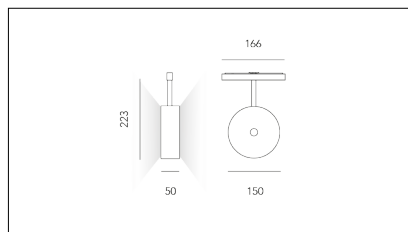

MACROLUX

Codice Articolo	Articolo	Colore	Temperatura Luce (°K)	Potenza (W)
1611.0348.01.2	PUCK/48/VERTICAL/3000°K-2 DALI	Nero (2)	3000	10.4
1611.0348.01.2700.2	*puck/V/48V/2700°K-2 DALI	Nero (2)	2700	10.4
1611.0348.2	PUCK/48/VERTICAL/3000°K-2	Nero (2)	3000	10.4
1611.0348.2700.2	*puck/V/48V/2700°K-2	Nero (2)	2700	10.4

Codice Articolo	Articolo	Colore	Temperatura Luce (°K)	Potenza (W)
1611.0348.01.2700.4	*puck/V/48V/2700°K-4 DALI	Bianco (4)	2700	10.4
1611.0348.01.4	*puck/V/48V-4 DALI	Bianco (4)	3000	10.4
1611.0348.2700.4	*puck/V/48V/2700°K-4	Bianco (4)	2700	10.4
1611.0348.4	*puck/V/48V-4	Bianco (4)	3000	10.4

Codice Articolo	Articolo	Colore	Temperatura Luce (°K)	Potenza (W)
1611.0348.01.2700.96	PUCK/48/VERTICAL/2700°K-96 DALI	Bronzo (96)	2700	10.4
1611.0348.01.96	PUCK/48/VERTICAL/3000°K-96 DALI	Bronzo (96)	3000	10.4
1611.0348.2700.96	PUCK/48/VERTICAL/2700°K-96	Bronzo (96)	2700	10.4
1611.0348.96	PUCK/48/VERTICAL/3000°K-96	Bronzo (96)	3000	10.4