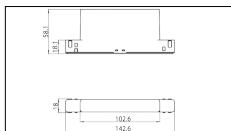

Codice Articolo	Nome	Descrizione	Colore
1.1200EN1812	DALIGATE 48V CASAMBI	Interfaccia Bluetooth-DALI compatibile con sistemi Bluetooth CASAMBI - Consumo 8W	Nero (2)