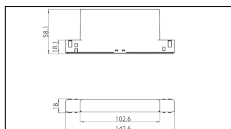

# MACROLUX

Codice Articolo	Articolo	Colore	Temperatura Luce (°K)	Potenza (W)
1611.0448.01.2700.4	*puck/H/48V/2700°K-4 DALI	Bianco (4)	2700	10.4
1611.0448.01.4	*puck/H/48V-4 DALI	Bianco (4)	3000	10.4
1611.0448.2700.4	*puck/H/48V/2700°K-2	Bianco (4)	2700	10.4
1611.0448.4	PUCK/48/HORIZONTAL/3000°K-4	Bianco (4)	3000	10.4

Codice Articolo	Articolo	Colore	Temperatura Luce (°K)	Potenza (W)
1611.0448.01.2	PUCK/48/HORIZONTAL/3000°K-2 DALI	Nero (2)	3000	10.4
1611.0448.01.2700.2	*puck/H/48V/2700°K-2 DALI	Nero (2)	2700	10.4
1611.0448.2	PUCK/48/HORIZONTAL/3000°K-2	Nero (2)	3000	10.4
1611.0448.2700.2	*puck/H/48V/2700°K-2	Nero (2)	2700	10.4

Codice Articolo	Articolo	Colore	Temperatura Luce (°K)	Potenza (W)
1611.0448.01.2700.96	PUCK/48/HORIZONTAL/2700°K-96 DALI	Bronzo (96)	2700	10.4
1611.0448.01.96	PUCK/48/HORIZONTAL/3000°K-96 DALI	Bronzo (96)	3000	10.4
1611.0448.2700.96	PUCK/48/HORIZONTAL/2700°K-96	Bronzo (96)	2700	10.4
1611.0448.96	PUCK/48/HORIZONTAL/3000°K-96	Bronzo (96)	3000	10.4