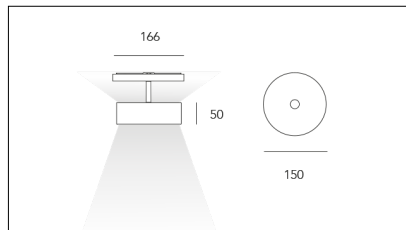

MACROLUX

Codice Articolo	Articolo	Colore	Temperatura Luce (°K)	Potenza (W)
1611.0448.01.2	PUCK/48/HORIZONTAL/3000°K-2 DALI	Nero (2)	3000	10.4
1611.0448.01.2700.2	*puck/H/48V/2700°K-2 DALI	Nero (2)	2700	10.4
1611.0448.2	*puck/H/48V-2	Nero (2)	3000	10.4
1611.0448.2700.2	*puck/H/48V/2700°K-2	Nero (2)	2700	10.4

Codice Articolo	Articolo	Colore	Temperatura Luce (°K)	Potenza (W)
1611.0448.01.2700.4	*puck/H/48V/2700°K-4 DALI	Bianco (4)	2700	10.4
1611.0448.01.4	*puck/H/48V-4 DALI	Bianco (4)	3000	10.4
1611.0448.2700.4	*puck/H/48V/2700°K-2	Bianco (4)	2700	10.4
1611.0448.4	*puck/H/48V-4	Bianco (4)	3000	10.4

Codice Articolo	Articolo	Colore	Temperatura Luce (°K)	Potenza (W)
1611.0448.01.2700.96	PUCK/48/HORIZONTAL/2700°K-96 DALI	Bronzo (96)	2700	10.4
1611.0448.01.96	PUCK/48/HORIZONTAL/3000°K-96 DALI	Bronzo (96)	3000	10.4
1611.0448.2700.96	PUCK/48/HORIZONTAL/2700°K-96	Bronzo (96)	2700	10.4
1611.0448.96	PUCK/48/HORIZONTAL/3000°K-96	Bronzo (96)	3000	10.4