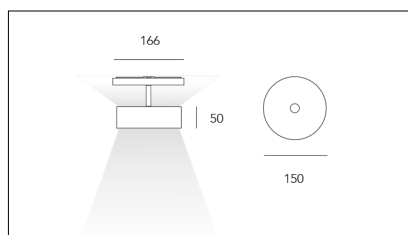

MACROLUX

Codice Articolo	Articolo	Colore	Temperatura Luce (°K)	Potenza (W)
1611.0448.01.2	PUCK/48/HORIZONTAL/3000°K-2 DALI	Nero (2)	3000	10.4
1611.0448.01.2700.2	*puck/H/48V/2700°K-2 DALI	Nero (2)	2700	10.4
1611.0448.2	*puck/H/48V-2	Nero (2)	3000	10.4
1611.0448.2700.2	*puck/H/48V/2700°K-2	Nero (2)	2700	10.4

Codice Articolo	Articolo	Colore	Temperatura Luce (°K)	Potenza (W)
1611.0448.01.2700.4	*puck/H/48V/2700°K-4 DALI	Bianco (4)	2700	10.4
1611.0448.01.4	*puck/H/48V-4 DALI	Bianco (4)	3000	10.4
1611.0448.2700.4	*puck/H/48V/2700°K-2	Bianco (4)	2700	10.4
1611.0448.4	*puck/H/48V-4	Bianco (4)	3000	10.4

Codice Articolo	Articolo	Colore	Temperatura Luce (°K)	Potenza (W)
1611.0448.01.2700.96	PUCK/48/HORIZONTAL/2700°K-96 DALI	Bronzo (96)	2700	10.4
1611.0448.01.96	PUCK/48/HORIZONTAL/3000°K-96 DALI	Bronzo (96)	3000	10.4
1611.0448.2700.96	PUCK/48/HORIZONTAL/2700°K-96	Bronzo (96)	2700	10.4
1611.0448.96	PUCK/48/HORIZONTAL/3000°K-96	Bronzo (96)	3000	10.4