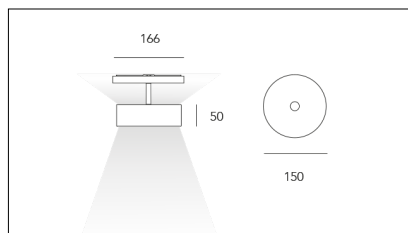

# MACROLUX

Codice Articolo	Articolo	Colore	Temperatura Luce (°K)	Potenza (W)
1611.0448.01.2700.4	*puck/H/48V/2700°K-4 DALI	Bianco (4)	2700	10.4
1611.0448.01.4	*puck/H/48V-4 DALI	Bianco (4)	3000	10.4
1611.0448.2700.4	*puck/H/48V/2700°K-2	Bianco (4)	2700	10.4
1611.0448.4	PUCK/48/HORIZONTAL/3000°K-4	Bianco (4)	3000	10.4

Codice Articolo	Articolo	Colore	Temperatura Luce (°K)	Potenza (W)
1611.0448.01.2	PUCK/48/HORIZONTAL/3000°K-2 DALI	Nero (2)	3000	10.4
1611.0448.01.2700.2	*puck/H/48V/2700°K-2 DALI	Nero (2)	2700	10.4
1611.0448.2	PUCK/48/HORIZONTAL/3000°K-2	Nero (2)	3000	10.4
1611.0448.2700.2	*puck/H/48V/2700°K-2	Nero (2)	2700	10.4

Codice Articolo	Articolo	Colore	Temperatura Luce (°K)	Potenza (W)
1611.0448.01.2700.96	PUCK/48/HORIZONTAL/2700°K-96 DALI	Bronzo (96)	2700	10.4
1611.0448.01.96	PUCK/48/HORIZONTAL/3000°K-96 DALI	Bronzo (96)	3000	10.4
1611.0448.2700.96	PUCK/48/HORIZONTAL/2700°K-96	Bronzo (96)	2700	10.4
1611.0448.96	PUCK/48/HORIZONTAL/3000°K-96	Bronzo (96)	3000	10.4