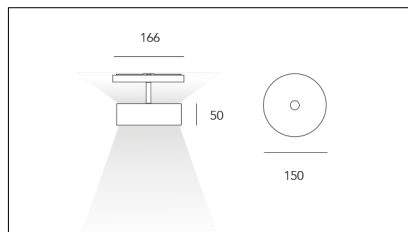

MACROLUX

Codice Articolo	Articolo	Colore	Temperatura Luce (°K)	Potenza (W)
1611.0448.01.2	PUCK/48/HORIZONTAL/3000°K-2 DALI	Nero (2)	3000	10.4
1611.0448.01.2700.2	*puck/H/48V/2700°K-2 DALI	Nero (2)	2700	10.4
1611.0448.2	*puck/H/48V-2	Nero (2)	3000	10.4
1611.0448.2700.2	*puck/H/48V/2700°K-2	Nero (2)	2700	10.4

Codice Articolo	Articolo	Colore	Temperatura Luce (°K)	Potenza (W)
1611.0448.01.2700.4	*puck/H/48V/2700°K-4 DALI	Bianco (4)	2700	10.4
1611.0448.01.4	*puck/H/48V-4 DALI	Bianco (4)	3000	10.4
1611.0448.2700.4	*puck/H/48V/2700°K-2	Bianco (4)	2700	10.4
1611.0448.4	*puck/H/48V-4	Bianco (4)	3000	10.4

Codice Articolo	Articolo	Colore	Temperatura Luce (°K)	Potenza (W)
1611.0448.01.2700.96	PUCK/48/HORIZONTAL/2700°K-96 DALI	Bronzo (96)	2700	10.4
1611.0448.01.96	PUCK/48/HORIZONTAL/3000°K-96 DALI	Bronzo (96)	3000	10.4
1611.0448.2700.96	PUCK/48/HORIZONTAL/2700°K-96	Bronzo (96)	2700	10.4
1611.0448.96	PUCK/48/HORIZONTAL/3000°K-96	Bronzo (96)	3000	10.4