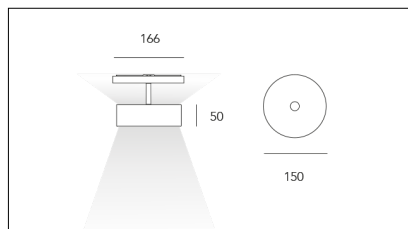

MACROLUX

Codice Articolo	Articolo	Colore	Temperatura Luce (°K)	Potenza (W)
1611.0448.01.2	PUCK/48/HORIZONTAL/3000°K-2 DALI	Nero (2)	3000	10.4
1611.0448.01.2700.2	*puck/H/48V/2700°K-2 DALI	Nero (2)	2700	10.4
1611.0448.2	*puck/H/48V-2	Nero (2)	3000	10.4
1611.0448.2700.2	*puck/H/48V/2700°K-2	Nero (2)	2700	10.4

Codice Articolo	Articolo	Colore	Temperatura Luce (°K)	Potenza (W)
1611.0448.01.2700.4	*puck/H/48V/2700°K-4 DALI	Bianco (4)	2700	10.4
1611.0448.01.4	*puck/H/48V-4 DALI	Bianco (4)	3000	10.4
1611.0448.2700.4	*puck/H/48V/2700°K-2	Bianco (4)	2700	10.4
1611.0448.4	*puck/H/48V-4	Bianco (4)	3000	10.4

Codice Articolo	Articolo	Colore	Temperatura Luce (°K)	Potenza (W)
1611.0448.01.2700.96	PUCK/48/HORIZONTAL/2700°K-96 DALI	Bronzo (96)	2700	10.4
1611.0448.01.96	PUCK/48/HORIZONTAL/3000°K-96 DALI	Bronzo (96)	3000	10.4
1611.0448.2700.96	PUCK/48/HORIZONTAL/2700°K-96	Bronzo (96)	2700	10.4
1611.0448.96	PUCK/48/HORIZONTAL/3000°K-96	Bronzo (96)	3000	10.4