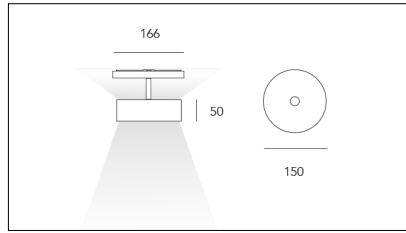

MACROLUX

Codice Articolo	Articolo	Colore	Temperatura Luce (°K)	Potenza (W)
1611.0448.01.2	PUCK/48/HORIZONTAL/3000°K-2 DALI	Nero (2)	3000	10.4
1611.0448.01.2700.2	*puck/H/48V/2700°K-2 DALI	Nero (2)	2700	10.4
1611.0448.2	*puck/H/48V-2	Nero (2)	3000	10.4
1611.0448.2700.2	*puck/H/48V/2700°K-2	Nero (2)	2700	10.4

Codice Articolo	Articolo	Colore	Temperatura Luce (°K)	Potenza (W)
1611.0448.01.2700.4	*puck/H/48V/2700°K-4 DALI	Bianco (4)	2700	10.4
1611.0448.01.4	*puck/H/48V-4 DALI	Bianco (4)	3000	10.4
1611.0448.2700.4	*puck/H/48V/2700°K-2	Bianco (4)	2700	10.4
1611.0448.4	*puck/H/48V-4	Bianco (4)	3000	10.4

Codice Articolo	Articolo	Colore	Temperatura Luce (°K)	Potenza (W)
1611.0448.01.2700.96	PUCK/48/HORIZONTAL/2700°K-96 DALI	Bronzo (96)	2700	10.4
1611.0448.01.96	PUCK/48/HORIZONTAL/3000°K-96 DALI	Bronzo (96)	3000	10.4
1611.0448.2700.96	PUCK/48/HORIZONTAL/2700°K-96	Bronzo (96)	2700	10.4
1611.0448.96	PUCK/48/HORIZONTAL/3000°K-96	Bronzo (96)	3000	10.4