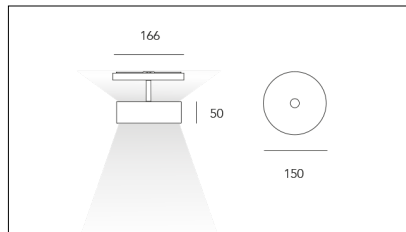

MACROLUX

Codice Articolo	Articolo	Colore	Temperatura Luce (°K)	Potenza (W)
1611.0448.01.2	PUCK/48/HORIZONTAL/3000°K-2 DALI	Nero (2)	3000	10.4
1611.0448.01.2700.2	*puck/H/48V/2700°K-2 DALI	Nero (2)	2700	10.4
1611.0448.2	*puck/H/48V-2	Nero (2)	3000	10.4
1611.0448.2700.2	*puck/H/48V/2700°K-2	Nero (2)	2700	10.4

Codice Articolo	Articolo	Colore	Temperatura Luce (°K)	Potenza (W)
1611.0448.01.2700.4	*puck/H/48V/2700°K-4 DALI	Bianco (4)	2700	10.4
1611.0448.01.4	*puck/H/48V-4 DALI	Bianco (4)	3000	10.4
1611.0448.2700.4	*puck/H/48V/2700°K-2	Bianco (4)	2700	10.4
1611.0448.4	*puck/H/48V-4	Bianco (4)	3000	10.4

Codice Articolo	Articolo	Colore	Temperatura Luce (°K)	Potenza (W)
1611.0448.01.2700.96	PUCK/48/HORIZONTAL/2700°K-96 DALI	Bronzo (96)	2700	10.4
1611.0448.01.96	PUCK/48/HORIZONTAL/3000°K-96 DALI	Bronzo (96)	3000	10.4
1611.0448.2700.96	PUCK/48/HORIZONTAL/2700°K-96	Bronzo (96)	2700	10.4
1611.0448.96	PUCK/48/HORIZONTAL/3000°K-96	Bronzo (96)	3000	10.4