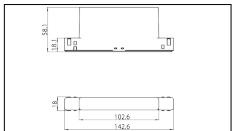

MACROLUX

Codice Articolo	Articolo	Colore	Temperatura Luce (°K)	Potenza (W)
1611.0448.01.2	PUCK/48/HORIZONTAL/3000°K-2 DALI	Nero (2)	3000	10.4
1611.0448.01.2700.2	*puck/H/48V/2700°K-2 DALI	Nero (2)	2700	10.4
1611.0448.2	*puck/H/48V-2	Nero (2)	3000	10.4
1611.0448.2700.2	*puck/H/48V/2700°K-2	Nero (2)	2700	10.4

Codice Articolo	Articolo	Colore	Temperatura Luce (°K)	Potenza (W)
1611.0448.01.2700.4	*puck/H/48V/2700°K-4 DALI	Bianco (4)	2700	10.4
1611.0448.01.4	*puck/H/48V-4 DALI	Bianco (4)	3000	10.4
1611.0448.2700.4	*puck/H/48V/2700°K-2	Bianco (4)	2700	10.4
1611.0448.4	*puck/H/48V-4	Bianco (4)	3000	10.4

Codice Articolo	Articolo	Colore	Temperatura Luce (°K)	Potenza (W)
1611.0448.01.2700.96	PUCK/48/HORIZONTAL/2700°K-96 DALI	Bronzo (96)	2700	10.4
1611.0448.01.96	PUCK/48/HORIZONTAL/3000°K-96 DALI	Bronzo (96)	3000	10.4
1611.0448.2700.96	PUCK/48/HORIZONTAL/2700°K-96	Bronzo (96)	2700	10.4
1611.0448.96	PUCK/48/HORIZONTAL/3000°K-96	Bronzo (96)	3000	10.4