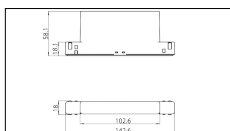

MACROLUX

Codice Articolo	Articolo	Colore	Temperatura Luce (°K)	Potenza (W)
1611.0448.01.2	PUCK/48/HORIZONTAL/3000°K-2 DALI	Nero (2)	3000	10.4
1611.0448.01.2700.2	*puck/H/48V/2700°K-2 DALI	Nero (2)	2700	10.4
1611.0448.2	*puck/H/48V-2	Nero (2)	3000	10.4
1611.0448.2700.2	*puck/H/48V/2700°K-2	Nero (2)	2700	10.4

Codice Articolo	Articolo	Colore	Temperatura Luce (°K)	Potenza (W)
1611.0448.01.2700.4	*puck/H/48V/2700°K-4 DALI	Bianco (4)	2700	10.4
1611.0448.01.4	*puck/H/48V-4 DALI	Bianco (4)	3000	10.4
1611.0448.2700.4	*puck/H/48V/2700°K-2	Bianco (4)	2700	10.4
1611.0448.4	*puck/H/48V-4	Bianco (4)	3000	10.4

Codice Articolo	Articolo	Colore	Temperatura Luce (°K)	Potenza (W)
1611.0448.01.2700.96	PUCK/48/HORIZONTAL/2700°K-96 DALI	Bronzo (96)	2700	10.4
1611.0448.01.96	PUCK/48/HORIZONTAL/3000°K-96 DALI	Bronzo (96)	3000	10.4
1611.0448.2700.96	PUCK/48/HORIZONTAL/2700°K-96	Bronzo (96)	2700	10.4
1611.0448.96	PUCK/48/HORIZONTAL/3000°K-96	Bronzo (96)	3000	10.4