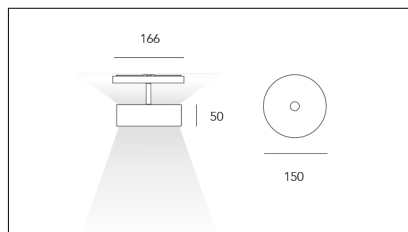

# MACROLUX

Codice Articolo	Articolo	Colore	Temperatura Luce (°K)	Potenza (W)
1611.0448.01.2700.4	*puck/H/48V/2700°K-4 DALI	Bianco (4)	2700	10.4
1611.0448.01.4	*puck/H/48V-4 DALI	Bianco (4)	3000	10.4
1611.0448.2700.4	*puck/H/48V/2700°K-2	Bianco (4)	2700	10.4
1611.0448.4	PUCK/48/HORIZONTAL/3000°K-4	Bianco (4)	3000	10.4

Codice Articolo	Articolo	Colore	Temperatura Luce (°K)	Potenza (W)
1611.0448.01.2	PUCK/48/HORIZONTAL/3000°K-2 DALI	Nero (2)	3000	10.4
1611.0448.01.2700.2	*puck/H/48V/2700°K-2 DALI	Nero (2)	2700	10.4
1611.0448.2	PUCK/48/HORIZONTAL/3000°K-2	Nero (2)	3000	10.4
1611.0448.2700.2	*puck/H/48V/2700°K-2	Nero (2)	2700	10.4

Codice Articolo	Articolo	Colore	Temperatura Luce (°K)	Potenza (W)
1611.0448.01.2700.96	PUCK/48/HORIZONTAL/2700°K-96 DALI	Bronzo (96)	2700	10.4
1611.0448.01.96	PUCK/48/HORIZONTAL/3000°K-96 DALI	Bronzo (96)	3000	10.4
1611.0448.2700.96	PUCK/48/HORIZONTAL/2700°K-96	Bronzo (96)	2700	10.4
1611.0448.96	PUCK/48/HORIZONTAL/3000°K-96	Bronzo (96)	3000	10.4