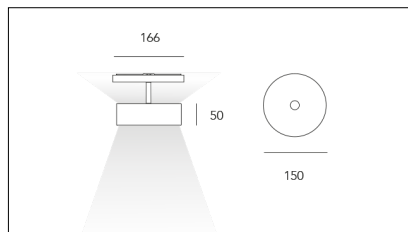

# MACROLUX

Codice Articolo	Articolo	Colore	Temperatura Luce (°K)	Potenza (W)
1611.0448.01.2700.4	*puck/H/48V/2700°K-4 DALI	Bianco (4)	2700	10.4
1611.0448.01.4	*puck/H/48V-4 DALI	Bianco (4)	3000	10.4
1611.0448.2700.4	*puck/H/48V/2700°K-2	Bianco (4)	2700	10.4
1611.0448.4	PUCK/48/HORIZONTAL/3000°K-4	Bianco (4)	3000	10.4

Codice Articolo	Articolo	Colore	Temperatura Luce (°K)	Potenza (W)
1611.0448.01.2	PUCK/48/HORIZONTAL/3000°K-2 DALI	Nero (2)	3000	10.4
1611.0448.01.2700.2	*puck/H/48V/2700°K-2 DALI	Nero (2)	2700	10.4
1611.0448.2	PUCK/48/HORIZONTAL/3000°K-2	Nero (2)	3000	10.4
1611.0448.2700.2	*puck/H/48V/2700°K-2	Nero (2)	2700	10.4

Codice Articolo	Articolo	Colore	Temperatura Luce (°K)	Potenza (W)
1611.0448.01.2700.96	PUCK/48/HORIZONTAL/2700°K-96 DALI	Bronzo (96)	2700	10.4
1611.0448.01.96	PUCK/48/HORIZONTAL/3000°K-96 DALI	Bronzo (96)	3000	10.4
1611.0448.2700.96	PUCK/48/HORIZONTAL/2700°K-96	Bronzo (96)	2700	10.4
1611.0448.96	PUCK/48/HORIZONTAL/3000°K-96	Bronzo (96)	3000	10.4