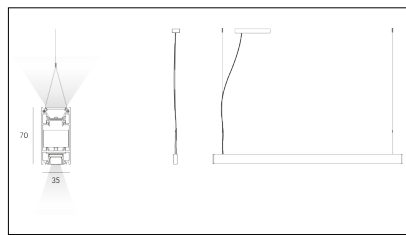

Article code	Article	Colour	Light Temperature (°K)	Watt (W)	Length (mm)
82.1500.01.2700.96	*HB/DO/1510/58W/2700°K-96 DALI	Bronze (96)	2700	58	1510
82.1500.01.4000.96	*HB/DO/1510/58W/4000°K-96 DALI	Bronze (96)	4000	58	1510
82.1500.01.96	*HB/DO/1510/58W/3000°K-96 DALI	Bronze (96)	3000	58	1510
82.1500.02.2700.96	*HB/DO/1510/58W/2700°K-96 PUSH	Bronze (96)	2700	58	1510
82.1500.02.4000.96	*HB/DO/1510/58W/4000°K-96 PUSH	Bronze (96)	4000	58	1510
82.1500.02.96	HB/DO/1510/58W/3000°K-96 PUSH	Bronze (96)	3000	58	1510
82.1500.2700.96	*HB/DO/1510/58W/2700°K-96	Bronze (96)	2700	58	1510
82.1500.4000.96	*HB/DO/1510/58W/4000°K-96	Bronze (96)	4000	58	1510
82.1500.96	HB/DO/1510/58W/3000°K-96	Bronze (96)	3000	58	1510
82.2000.01.2700.96	*HB/DO/2010/78W/2700°K-96 DALI	Bronze (96)	2700	78	2010
82.2000.01.4000.96	*HB/DO/2010/78W/4000°K-96 DALI	Bronze (96)	4000	78	2010
82.2000.01.96	HB/DO/2010/78W/3000°K-96 DALI	Bronze (96)	3000	78	2010
82.2000.02.2700.96	HB/DO/2010/78W/2700°K-96 PUSH	Bronze (96)	2700	76	2010