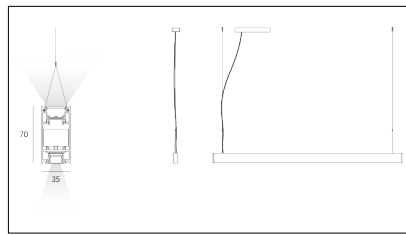

Article code	Article	Colour	Light Temperature (°K)	Watt (W)	Length (mm)
82.2000.02.4000.96	*HB/DO/2010/78W/4000°K-96 PUSH	Bronze (96)	4000	76	2010
82.2000.02.96	HB/DO/2010/78W/3000°K-96 PUSH	Bronze (96)	3000	76	2010
82.2000.2700.96	HB/DO/2010/78W/2700°K-96	Bronze (96)	2700	76	2010
82.2000.4000.96	*HB/DO/2010/78W/4000°K-96	Bronze (96)	4000	76	2010
82.2000.96	HB/DO/2010/78W/3000°K-96	Bronze (96)	3000	76	2010
82.3000.01.2700.96	*HB/DO/3010/117W/2700°K-96 DALI	Bronze (96)	2700	117	3010
82.3000.01.4000.96	*HB/DO/3010/117W/4000°K-96 DALI	Bronze (96)	4000	117	3010
82.3000.01.96	*HB/DO/3010/117W/3000°K-96 DALI	Bronze (96)	3000	117	3010
82.3000.02.2700.96	*HB/DO/3010/117W/2700°K-96 PUSH	Bronze (96)	2700	117	3010
82.3000.02.4000.96	*HB/DO/3010/117W/4000°K-96 PUSH	Bronze (96)	4000	117	3010
82.3000.02.96	HB/DO/3010/117W/3000°K-96 PUSH	Bronze (96)	3000	117	3010
82.3000.2700.96	HB/DO/3010/117W/2700°K-96	Bronze (96)	2700	117	3010
82.3000.4000.96	*HB/DO/3010/117W/4000°K-96	Bronze (96)	4000	117	3010
82.3000.96	*HB/DO/3010/117W/3000°K-96	Bronze (96)	3000	117	3010

Article code	Article	Colour	Light Temperature (°K)	Watt (W)	Length (mm)
82.1500.01.2700.92	*HB/DO/1510/58W/2700°K-92 DALI	Black (92)	2700	58	1510
82.1500.01.4000.92	*HB/DO/1510/58W/4000°K-92 DALI	Black (92)	4000	58	1510
82.1500.01.92	*HB/DO/1510/58W/3000°K-92 DALI	Black (92)	3000	58	1510
82.1500.02.2700.92	*HB/DO/1510/58W/2700°K-92 PUSH	Black (92)	2700	58	1510
82.1500.02.4000.92	*HB/DO/1510/58W/4000°K-92 PUSH	Black (92)	4000	58	1510
82.1500.02.92	HB/DO/1510/58W/3000°K-92 PUSH	Black (92)	3000	58	1510
82.1500.2700.92	*HB/DO/1510/58W/2700°K-92	Black (92)	2700	58	1510
82.1500.4000.92	HB/DO/1510/58W/4000°K-92	Black (92)	4000	58	1510
82.1500.92	HB/DO/1510/58W/3000°K-92	Black (92)	3000	58	1510
82.2000.01.2700.92	HB/DO/2010/78W/2700°K-2 DALI	Black (92)	2700	78	2010
82.2000.01.4000.92	*HB/DO/2010/78W/4000°K-92 DALI	Black (92)	4000	78	2010
82.2000.01.92	*HB/DO/2010/78W/3000°K-92 DALI	Black (92)	3000	78	2010
82.2000.02.2700.92	*HB/DO/2010/78W/2700°K-92 PUSH	Black (92)	2700	76	2010
82.2000.02.4000.92	*HB/DO/2010/78W/4000°K-92 PUSH	Black (92)	4000	76	2010
82.2000.02.92	HB/DO/2010/78W/3000°K-92 PUSH	Black (92)	3000	76	2010
82.2000.2700.92	HB/DO/2010/78W/2700°K-92	Black (92)	2700	76	2010
82.2000.4000.92	*HB/DO/2010/78W/4000°K-92	Black (92)	4000	76	2010
82.2000.92	HB/DO/2010/78W/3000°K-92	Black (92)	3000	76	2010
82.3000.01.2700.92	*HB/DO/3010/117W/2700°K-92 DALI	Black (92)	2700	117	3010
82.3000.01.4000.92	*HB/DO/3010/117W/4000°K-92 DALI	Black (92)	4000	117	3010
82.3000.01.92	*HB/DO/3010/117W/3000°K-92 DALI	Black (92)	3000	117	3010
82.3000.02.2700.92	*HB/DO/3010/117W/2700°K-92 PUSH	Black (92)	2700	117	3010
82.3000.02.4000.92	*HB/DO/3010/117W/4000°K-92 PUSH	Black (92)	4000	117	3010
82.3000.02.92	*HB/DO/3010/117W/3000°K-92 PUSH	Black (92)	3000	117	3010
82.3000.2700.92	*HB/DO/3010/117W/2700°K-92	Black (92)	2700	117	3010
82.3000.4000.92	*HB/DO/3010/117W/4000°K-92	Black (92)	4000	117	3010
82.3000.92	*HB/DO/3010/117W/3000°K-92	Black (92)	3000	117	3010