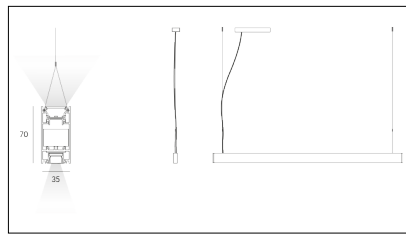

Article code	Article	Colour	Light Temperature (°K)	Watt (W)	Length (mm)
82.2000.02.4000.94	*HB/DO/2010/78W/4000°K-94 PUSH	White (94)	4000	76	2010
82.2000.02.94	*HB/DO/2010/78W/3000°K-94 PUSH	White (94)	3000	76	2010
82.2000.2700.94	*HB/DO/2010/78W/2700°K-94	White (94)	2700	76	2010
82.2000.4000.94	*HB/DO/2010/78W/4000°K-94	White (94)	4000	76	2010
82.2000.94	HB/DO/2010/78W/3000°K-94	White (94)	3000	76	2010
82.3000.01.2700.94	*HB/DO/3010/117W/2700°K-94 DALI	White (94)	2700	117	3010
82.3000.01.4000.94	*HB/DO/3010/117W/4000°K-94 DALI	White (94)	4000	117	3010
82.3000.01.94	*HB/DO/3010/117W/3000°K-94 DALI	White (94)	3000	117	3010
82.3000.02.2700.94	*HB/DO/3010/117W/2700°K-94 PUSH	White (94)	2700	117	3010
82.3000.02.4000.94	*HB/DO/3010/117W/4000°K-94 PUSH	White (94)	4000	117	3010
82.3000.02.94	HB/DO/3010/117W/3000°K-94 PUSH	White (94)	3000	117	3010
82.3000.2700.94	*HB/DO/3010/117W/2700°K-94	White (94)	2700	117	3010
82.3000.4000.94	*HB/DO/3010/117W/4000°K-94	White (94)	4000	117	3010
82.3000.94	*HB/DO/3010/117W/3000°K-94	White (94)	3000	117	3010

Article code	Article	Colour	Light Temperature (°K)	Watt (W)	Length (mm)
82.1500.01.2700.96	*HB/DO/1510/58W/2700°K-96 DALI	Bronze (96)	2700	58	1510
82.1500.01.4000.96	*HB/DO/1510/58W/4000°K-96 DALI	Bronze (96)	4000	58	1510
82.1500.01.96	*HB/DO/1510/58W/3000°K-96 DALI	Bronze (96)	3000	58	1510
82.1500.02.2700.96	*HB/DO/1510/58W/2700°K-96 PUSH	Bronze (96)	2700	58	1510
82.1500.02.4000.96	*HB/DO/1510/58W/4000°K-96 PUSH	Bronze (96)	4000	58	1510
82.1500.02.96	HB/DO/1510/58W/3000°K-96 PUSH	Bronze (96)	3000	58	1510
82.1500.2700.96	*HB/DO/1510/58W/2700°K-96	Bronze (96)	2700	58	1510
82.1500.4000.96	*HB/DO/1510/58W/4000°K-96	Bronze (96)	4000	58	1510
82.1500.96	HB/DO/1510/58W/3000°K-96	Bronze (96)	3000	58	1510
82.2000.01.2700.96	*HB/DO/2010/78W/2700°K-96 DALI	Bronze (96)	2700	78	2010
82.2000.01.4000.96	*HB/DO/2010/78W/4000°K-96 DALI	Bronze (96)	4000	78	2010
82.2000.01.96	*HB/DO/2010/78W/3000°K-96 DALI	Bronze (96)	3000	78	2010
82.2000.02.2700.96	HB/DO/2010/78W/2700°K-96 PUSH	Bronze (96)	2700	76	2010
82.2000.02.4000.96	*HB/DO/2010/78W/4000°K-96 PUSH	Bronze (96)	4000	76	2010
82.2000.02.96	HB/DO/2010/78W/3000°K-96 PUSH	Bronze (96)	3000	76	2010
82.2000.2700.96	*HB/DO/2010/78W/2700°K-96	Bronze (96)	2700	76	2010
82.2000.4000.96	*HB/DO/2010/78W/4000°K-96	Bronze (96)	4000	76	2010
82.2000.96	HB/DO/2010/78W/3000°K-96	Bronze (96)	3000	76	2010
82.3000.01.2700.96	*HB/DO/3010/117W/2700°K-96 DALI	Bronze (96)	2700	117	3010
82.3000.01.4000.96	*HB/DO/3010/117W/4000°K-96 DALI	Bronze (96)	4000	117	3010
82.3000.01.96	*HB/DO/3010/117W/3000°K-96 DALI	Bronze (96)	3000	117	3010
82.3000.02.2700.96	*HB/DO/3010/117W/2700°K-96 PUSH	Bronze (96)	2700	117	3010
82.3000.02.4000.96	*HB/DO/3010/117W/4000°K-96 PUSH	Bronze (96)	4000	117	3010
82.3000.02.96	HB/DO/3010/117W/3000°K-96 PUSH	Bronze (96)	3000	117	3010
82.3000.2700.96	*HB/DO/3010/117W/2700°K-96	Bronze (96)	2700	117	3010
82.3000.4000.96	*HB/DO/3010/117W/4000°K-96	Bronze (96)	4000	117	3010
82.3000.96	*HB/DO/3010/117W/3000°K-96	Bronze (96)	3000	117	3010