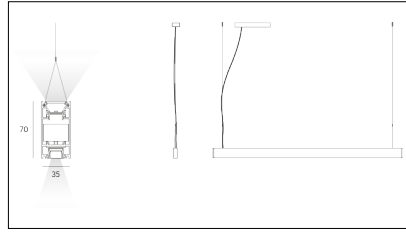

MACROLUX

Article code	Article	Colour	Light Temperature (°K)	Watt (W)	Length (mm)
82.1500.01.2700.94	*HB/DO/1510/58W/2700°K-94 DALI	White (94)	2700	58	1510
82.1500.01.4000.94	*HB/DO/1510/58W/4000°K-94 DALI	White (94)	4000	58	1510
82.1500.01.94	*HB/DO/1510/58W/3000°K-94 DALI	White (94)	3000	58	1510
82.1500.02.2700.94	HB/DO/1510/58W/2700°K-94 PUSH	White (94)	2700	58	1510
82.1500.02.4000.94	*HB/DO/1510/58W/4000°K-94 PUSH	White (94)	4000	58	1510
82.1500.02.94	*HB/DO/1510/58W/3000°K-94 PUSH	White (94)	3000	58	1510
82.1500.2700.94	*HB/DO/1510/58W/2700°K-94	White (94)	2700	58	1510
82.1500.4000.94	*HB/DO/1510/58W/4000°K-94	White (94)	4000	58	1510
82.1500.94	HB/DO/1510/58W/3000°K-94	White (94)	3000	58	1510
82.2000.01.2700.94	*HB/DO/2010/78W/2700°K-94 DALI	White (94)	2700	78	2010
82.2000.01.4000.94	*HB/DO/2010/78W/4000°K-94 DALI	White (94)	4000	78	2010
82.2000.01.94	*HB/DO/2010/78W/3000°K-94 DALI	White (94)	3000	78	2010
82.2000.02.2700.94	*HB/DO/2010/78W/2700°K-94 PUSH	White (94)	2700	76	2010
82.2000.02.4000.94	*HB/DO/2010/78W/4000°K-94 PUSH	White (94)	4000	76	2010
82.2000.02.94	*HB/DO/2010/78W/3000°K-94 PUSH	White (94)	3000	76	2010
82.2000.2700.94	HB/DO/2010/78W/2700°K-94	White (94)	2700	76	2010
82.2000.4000.94	*HB/DO/2010/78W/4000°K-94	White (94)	4000	76	2010
82.2000.94	HB/DO/2010/78W/3000°K-94	White (94)	3000	76	2010
82.3000.01.2700.94	*HB/DO/3010/117W/2700°K-94 DALI	White (94)	2700	117	3010
82.3000.01.4000.94	*HB/DO/3010/117W/4000°K-94 DALI	White (94)	4000	117	3010
82.3000.01.94	*HB/DO/3010/117W/3000°K-94 DALI	White (94)	3000	117	3010
82.3000.02.2700.94	*HB/DO/3010/117W/2700°K-94 PUSH	White (94)	2700	117	3010
82.3000.02.4000.94	*HB/DO/3010/117W/4000°K-94 PUSH	White (94)	4000	117	3010
82.3000.02.94	HB/DO/3010/117W/3000°K-94 PUSH	White (94)	3000	117	3010
82.3000.2700.94	*HB/DO/3010/117W/2700°K-94	White (94)	2700	117	3010
82.3000.4000.94	*HB/DO/3010/117W/4000°K-94	White (94)	4000	117	3010
82.3000.94	*HB/DO/3010/117W/3000°K-94	White (94)	3000	117	3010