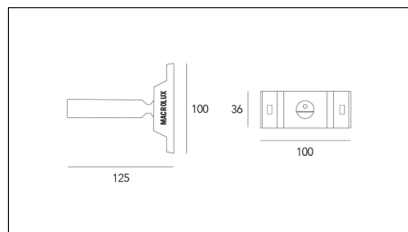

MACROLUX

Article code	Article	Colour	Light Temperature (°K)	Length (mm)	Watt (W)
201.2005.2	TRATTO/5M/IP20/3000°K-2	Black (2)	3000	5000	50
201.2005.2700.2	TRATTO/5M/IP20/2700°K-2	Black (2)	2700	5000	50
201.2010.2	TRATTO/10M/IP20/3000°K-2	Black (2)	3000	10000	100
201.2010.2700.2	TRATTO/10M/IP20/2700°K-2	Black (2)	2700	10000	100
201.2015.2	TRATTO/15M/IP20/3000°K-2	Black (2)	3000	15000	150
201.2015.2700.2	TRATTO/15M/IP20/2700°K-2	Black (2)	2700	15000	150
201.2020.2	TRATTO/20M/IP20/3000°K-2	Black (2)	3000	20000	200
201.2020.2700.2	TRATTO/20M/IP20/2700°K-2	Black (2)	2700	20000	200