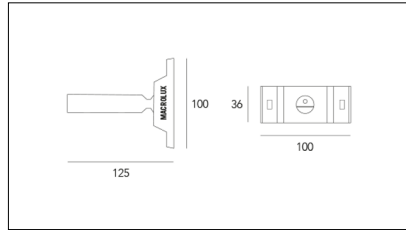

# MACROLUX

Article code	Article	Colour	Light Temperature (°K)	Length (mm)	Watt (W)
201.2005.2	TRATTO/5M/IP20/3000°K-2	Black (2)	3000	5000	50
201.2005.2700.2	TRATTO/5M/IP20/2700°K-2	Black (2)	2700	5000	50
201.2010.2	TRATTO/10M/IP20/3000°K-2	Black (2)	3000	10000	100
201.2010.2700.2	TRATTO/10M/IP20/2700°K-2	Black (2)	2700	10000	100
201.2015.2	TRATTO/15M/IP20/3000°K-2	Black (2)	3000	15000	150
201.2015.2700.2	TRATTO/15M/IP20/2700°K-2	Black (2)	2700	15000	150
201.2020.2	TRATTO/20M/IP20/3000°K-2	Black (2)	3000	20000	200
201.2020.2700.2	TRATTO/20M/IP20/2700°K-2	Black (2)	2700	20000	200

Article code	Article	Light Temperature (°K)	Length (mm)	Watt (W)	Colour
201.2005.2700.4	TRATTO/5M/IP20/2700°K-4	2700	5000	50	White (4)
201.2005.4	TRATTO/5M/IP20/3000°K-4	3000	5000	50	White (4)
201.2010.2700.4	*TRATTO/10M/IP20/2700°K-4	2700	10000	100	White (4)
201.2010.4	TRATTO/10M/IP20/3000°K-4	3000	10000	100	White (4)
201.2015.2700.4	*TRATTO/15M/IP20/2700°K-4	2700	15000	150	White (4)
201.2015.4	*TRATTO/15M/IP20/3000°K-4	3000	15000	150	White (4)
201.2020.2700.4	*TRATTO/20M/IP20/2700°K-4	2700	20000	200	White (4)
201.2020.4	*TRATTO/20M/IP20/3000°K-4	3000	20000	200	White (4)