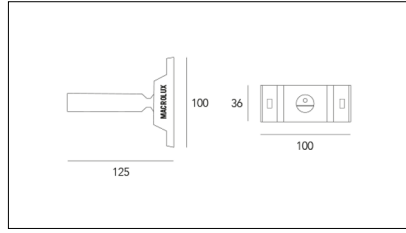

MACROLUX

Article code	Article	Colour	Light Temperature (°K)	Length (mm)	Watt (W)
201.2005.2	TRATTO/5M/IP20/3000°K-2	Black (2)	3000	5000	50
201.2005.2700.2	TRATTO/5M/IP20/2700°K-2	Black (2)	2700	5000	50
201.2010.2	TRATTO/10M/IP20/3000°K-2	Black (2)	3000	10000	100
201.2010.2700.2	TRATTO/10M/IP20/2700°K-2	Black (2)	2700	10000	100
201.2015.2	TRATTO/15M/IP20/3000°K-2	Black (2)	3000	15000	150
201.2015.2700.2	TRATTO/15M/IP20/2700°K-2	Black (2)	2700	15000	150
201.2020.2	TRATTO/20M/IP20/3000°K-2	Black (2)	3000	20000	200
201.2020.2700.2	TRATTO/20M/IP20/2700°K-2	Black (2)	2700	20000	200

Article code	Article	Light Temperature (°K)	Length (mm)	Watt (W)	Colour
201.2005.2700.4	TRATTO/5M/IP20/2700°K-4	2700	5000	50	White (4)
201.2005.4	TRATTO/5M/IP20/3000°K-4	3000	5000	50	White (4)
201.2010.2700.4	TRATTO/10M/IP20/2700°K-4	2700	10000	100	White (4)
201.2010.4	TRATTO/10M/IP20/3000°K-4	3000	10000	100	White (4)
201.2015.2700.4	*TRATTO/15M/IP20/2700°K-4	2700	15000	150	White (4)
201.2015.4	*TRATTO/15M/IP20/3000°K-4	3000	15000	150	White (4)
201.2020.2700.4	*TRATTO/20M/IP20/2700°K-4	2700	20000	200	White (4)
201.2020.4	*TRATTO/20M/IP20/3000°K-4	3000	20000	200	White (4)

Article code	Name	Description	Watt (W)	Driver's type
1.186692	Driver Constant Voltage 120W/48V IP20	Driver Costant Voltage 48V: 220-240V/120W I Dimensions: 300x40x30mm	120	On/Off

Article code	Name	Description	Watt (W)	Light Temperature (°K)	Length (mm)
1.01.010.3000.IP20.48	BOBINA LED L= 5m 10W/m 3000°K IP20 48V	Striscia LED flessibile, larghezza 10mm, divisibile per multipli di 100mm, base bianca, temperatura di colore 3000°K, angolo di emissione 120°, 150LED/m, potenza 10W/m, 48V, IP20, CRI maggiore o uguale 90	10	3000	5000