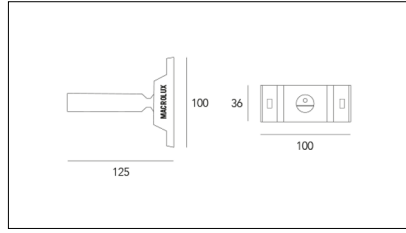

# MACROLUX

Article code	Article	Colour	Light Temperature (°K)	Length (mm)	Watt (W)
201.2005.2	TRATTO/5M/IP20/3000°K-2	Black (2)	3000	5000	50
201.2005.2700.2	TRATTO/5M/IP20/2700°K-2	Black (2)	2700	5000	50
201.2010.2	TRATTO/10M/IP20/3000°K-2	Black (2)	3000	10000	100
201.2010.2700.2	TRATTO/10M/IP20/2700°K-2	Black (2)	2700	10000	100
201.2015.2	TRATTO/15M/IP20/3000°K-2	Black (2)	3000	15000	150
201.2015.2700.2	TRATTO/15M/IP20/2700°K-2	Black (2)	2700	15000	150
201.2020.2	TRATTO/20M/IP20/3000°K-2	Black (2)	3000	20000	200
201.2020.2700.2	TRATTO/20M/IP20/2700°K-2	Black (2)	2700	20000	200

Article code	Article	Light Temperature (°K)	Length (mm)	Watt (W)	Colour
201.2005.2700.4	TRATTO/5M/IP20/2700°K-4	2700	5000	50	White (4)
201.2005.4	TRATTO/5M/IP20/3000°K-4	3000	5000	50	White (4)
201.2010.2700.4	*TRATTO/10M/IP20/2700°K-4	2700	10000	100	White (4)
201.2010.4	TRATTO/10M/IP20/3000°K-4	3000	10000	100	White (4)
201.2015.2700.4	*TRATTO/15M/IP20/2700°K-4	2700	15000	150	White (4)
201.2015.4	*TRATTO/15M/IP20/3000°K-4	3000	15000	150	White (4)
201.2020.2700.4	*TRATTO/20M/IP20/2700°K-4	2700	20000	200	White (4)
201.2020.4	*TRATTO/20M/IP20/3000°K-4	3000	20000	200	White (4)

Article code	Name	Description	Watt (W)	Driver's type
1.28003842	LC 100W 48V one4all NF SC EXC SP	Driver 48V 100W IP20 dimmerabile DALI 2/PUSH - Dimensioni 43 x 30 x 225mm	100	DALI 2 - PUSH

Article code	Name	Description	Watt (W)	Driver's type
1.186691	Driver Constant Voltage 75W/48V IP20	Driver Costant Voltage 48V: 220-240V/75W I Dimensions: 180x52x30mm	75	On/Off