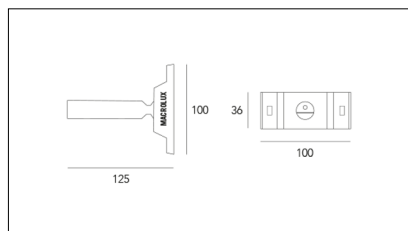

| Article code    | Article                   | Light Temperature (°K) | Length (mm) | Watt (W) | Colour    |
|-----------------|---------------------------|------------------------|-------------|----------|-----------|
| 201.2005.2700.4 | TRATTO/5M/IP20/2700°K-4   | 2700                   | 5000        | 50       | White (4) |
| 201.2005.4      | TRATTO/5M/IP20/3000°K-4   | 3000                   | 5000        | 50       | White (4) |
| 201.2010.2700.4 | *TRATTO/10M/IP20/2700°K-4 | 2700                   | 10000       | 100      | White (4) |
| 201.2010.4      | TRATTO/10M/IP20/3000°K-4  | 3000                   | 10000       | 100      | White (4) |
| 201.2015.2700.4 | *TRATTO/15M/IP20/2700°K-4 | 2700                   | 15000       | 150      | White (4) |
| 201.2015.4      | *TRATTO/15M/IP20/3000°K-4 | 3000                   | 15000       | 150      | White (4) |
| 201.2020.2700.4 | *TRATTO/20M/IP20/2700°K-4 | 2700                   | 20000       | 200      | White (4) |
| 201.2020.4      | *TRATTO/20M/IP20/3000°K-4 | 3000                   | 20000       | 200      | White (4) |