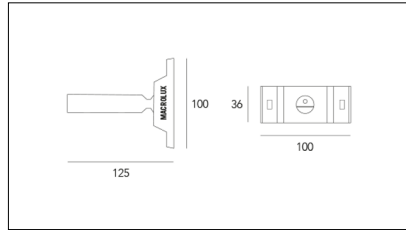

MACROLUX

Article code	Article	Colour	Light Temperature (°K)	Length (mm)	Watt (W)
201.2005.2	TRATTO/5M/IP20/3000°K-2	Black (2)	3000	5000	50
201.2005.2700.2	TRATTO/5M/IP20/2700°K-2	Black (2)	2700	5000	50
201.2010.2	TRATTO/10M/IP20/3000°K-2	Black (2)	3000	10000	100
201.2010.2700.2	TRATTO/10M/IP20/2700°K-2	Black (2)	2700	10000	100
201.2015.2	TRATTO/15M/IP20/3000°K-2	Black (2)	3000	15000	150
201.2015.2700.2	TRATTO/15M/IP20/2700°K-2	Black (2)	2700	15000	150
201.2020.2	TRATTO/20M/IP20/3000°K-2	Black (2)	3000	20000	200
201.2020.2700.2	TRATTO/20M/IP20/2700°K-2	Black (2)	2700	20000	200

Article code	Article	Light Temperature (°K)	Length (mm)	Watt (W)	Colour
201.2005.2700.4	TRATTO/5M/IP20/2700°K-4	2700	5000	50	White (4)
201.2005.4	TRATTO/5M/IP20/3000°K-4	3000	5000	50	White (4)
201.2010.2700.4	TRATTO/10M/IP20/2700°K-4	2700	10000	100	White (4)
201.2010.4	TRATTO/10M/IP20/3000°K-4	3000	10000	100	White (4)
201.2015.2700.4	*TRATTO/15M/IP20/2700°K-4	2700	15000	150	White (4)
201.2015.4	*TRATTO/15M/IP20/3000°K-4	3000	15000	150	White (4)
201.2020.2700.4	*TRATTO/20M/IP20/2700°K-4	2700	20000	200	White (4)
201.2020.4	*TRATTO/20M/IP20/3000°K-4	3000	20000	200	White (4)

Article code	Name	Description	Watt (W)	Driver's type
1.186692	Driver Constant Voltage 120W/48V IP20	Driver Costant Voltage 48V: 220-240V/120W I Dimensions: 300x40x30mm	120	On/Off

Article code	Name	Description	Watt (W)	Light Temperature (°K)	Length (mm)
1.01.010.3000.IP20.48	BOBINA LED L= 5m 10W/m 3000°K IP20 48V	Striscia LED flessibile, larghezza 10mm, divisibile per multipli di 100mm, base bianca, temperatura di colore 3000°K, angolo di emissione 120°, 150LED/m, potenza 10W/m, 48V, IP20, CRI maggiore o uguale 90	10	3000	5000