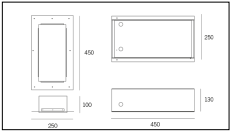

Article code	Name	Description	Colour	Type of recessed
618.0074.2	EOL_FREE160/PK/AR2/spot single-2	Plaster kit | 250x450 (2 holes)	White (4)	Concrete