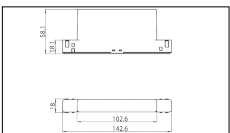

Article code	Name	Description	Colour	Driver's type	Watt (W)
1.1200EN1812	DALIGATE 48V CASAMBI - Box Nero	Interfaccia Bluetooth-DALI compatibile con sistemi Bluetooth CASAMBI - Consumo 8W	Black (2)	CASAMBI	8