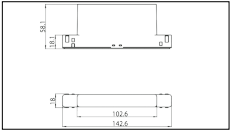

# MACROLUX

Article code	Article	Colour	Light Temperature (°K)	Beam angle (°)	Watt (W)
139.6178.00.2	MINI/TRACK/ME_648/26°-2 5W	Black (2)	3000	26	5,5
139.6178.00.2700.2	MINI/TRACK/ME_648/26°-2 5W 2700°K	Black (2)	2700	26	5,5
139.6178.00.4000.2	*MINI/TRACK/ME_648	Black (2)	4000	26	5,5
139.6178.03.2	MINI/TRACK/ME_648/26°-2 5W DALI	Black (2)	3000	26	5,5
139.6178.03.2700.2	MINI/TRACK/ME_648/26°-2 5W 2700°K DALI	Black (2)	2700	26	5,5
139.6178.03.4000.2	*MINI/TRACK/ME_648	Black (2)	4000	26	5,5

Article code	Article	Colour	Light Temperature (°K)	Beam angle (°)	Watt (W)
139.6178.00.2700.4	*MINI/TRACK/ME_648	White (4)	2700	26	5,5
139.6178.00.4	MINI/TRACK/ME_648/26°-4 5W	White (4)	3000	26	5,5
139.6178.00.4000.4	*MINI/TRACK/ME_648	White (4)	4000	26	5,5
139.6178.03.2700.4	*MINI/TRACK/ME_648	White (4)	2700	26	5,5
139.6178.03.4	MINI/TRACK/ME_648/26°-4 5W DALI	White (4)	3000	26	5,5
139.6178.03.4000.4	*MINI/TRACK/ME_648	White (4)	4000	26	5,5

Article code	Article	Colour	Light Temperature (°K)	Beam angle (°)	Watt (W)
139.6178.00.2700.96	*MINI/TRACK/ME_648	Bronze (96)	2700	26	5,5
139.6178.00.4000.96	*MINI/TRACK/ME_648	Bronze (96)	4000	26	5,5
139.6178.00.96	MINI/TRACK/ME_648/26°-96 5W	Bronze (96)	3000	26	5,5
139.6178.03.2700.96	*MINI/TRACK/ME_648	Bronze (96)	2700	26	5,5
139.6178.03.4000.96	*MINI/TRACK/ME_648	Bronze (96)	4000	26	5,5
139.6178.03.96	MINI/TRACK/ME_648/26°-96 5W DALI	Bronze (96)	3000	26	5,5