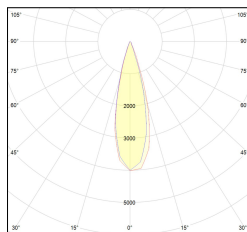

# MACROLUX

Article code	Article	Colour	Light Temperature (°K)	Beam angle (°)	Watt (W)
139.6178.00.2	MINI/TRACK/ME_648/26°-2 5W	Black (2)	3000	26	5,5
139.6178.00.2700.2	MINI/TRACK/ME_648/26°-2 5W 2700°K	Black (2)	2700	26	5,5
139.6178.00.4000.2	*MINI/TRACK/ME_648	Black (2)	4000	26	5,5
139.6178.03.2	MINI/TRACK/ME_648/26°-2 5W DALI	Black (2)	3000	26	5,5
139.6178.03.2700.2	MINI/TRACK/ME_648/26°-2 5W 2700°K DALI	Black (2)	2700	26	5,5
139.6178.03.4000.2	*MINI/TRACK/ME_648	Black (2)	4000	26	5,5

Article code	Article	Colour	Light Temperature (°K)	Beam angle (°)	Watt (W)
139.6178.00.2700.4	*MINI/TRACK/ME_648	White (4)	2700	26	5,5
139.6178.00.4	MINI/TRACK/ME_648/26°-4 5W	White (4)	3000	26	5,5
139.6178.00.4000.4	*MINI/TRACK/ME_648	White (4)	4000	26	5,5
139.6178.03.2700.4	*MINI/TRACK/ME_648	White (4)	2700	26	5,5
139.6178.03.4	MINI/TRACK/ME_648/26°-4 5W DALI	White (4)	3000	26	5,5
139.6178.03.4000.4	*MINI/TRACK/ME_648	White (4)	4000	26	5,5