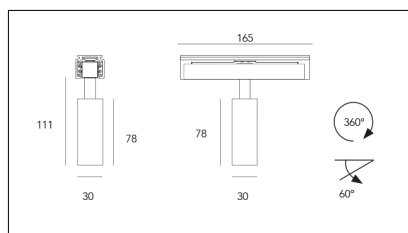

# MACROLUX

Article code	Article	Colour	Light Temperature (°K)	Beam angle (°)	Watt (W)
139.6178.00.2	MINI/TRACK/ME_648/26°-2 5W	Black (2)	3000	26	5,5
139.6178.00.2700.2	MINI/TRACK/ME_648/26°-2 5W 2700°K	Black (2)	2700	26	5,5
139.6178.00.4000.2	*MINI/TRACK/ME_648	Black (2)	4000	26	5,5
139.6178.03.2	MINI/TRACK/ME_648/26°-2 5W DALI	Black (2)	3000	26	5,5
139.6178.03.2700.2	MINI/TRACK/ME_648/26°-2 5W 2700°K DALI	Black (2)	2700	26	5,5
139.6178.03.4000.2	*MINI/TRACK/ME_648	Black (2)	4000	26	5,5

Article code	Article	Colour	Light Temperature (°K)	Beam angle (°)	Watt (W)
139.6178.00.2700.4	*MINI/TRACK/ME_648	White (4)	2700	26	5,5
139.6178.00.4	MINI/TRACK/ME_648/26°-4 5W	White (4)	3000	26	5,5
139.6178.00.4000.4	*MINI/TRACK/ME_648	White (4)	4000	26	5,5
139.6178.03.2700.4	*MINI/TRACK/ME_648	White (4)	2700	26	5,5
139.6178.03.4	MINI/TRACK/ME_648/26°-4 5W DALI	White (4)	3000	26	5,5
139.6178.03.4000.4	*MINI/TRACK/ME_648	White (4)	4000	26	5,5

Article code	Article	Colour	Light Temperature (°K)	Beam angle (°)	Watt (W)
139.6178.00.2700.96	*MINI/TRACK/ME_648	Bronze (96)	2700	26	5,5
139.6178.00.4000.96	*MINI/TRACK/ME_648	Bronze (96)	4000	26	5,5
139.6178.00.96	MINI/TRACK/ME_648/26°-96 5W	Bronze (96)	3000	26	5,5
139.6178.03.2700.96	*MINI/TRACK/ME_648	Bronze (96)	2700	26	5,5
139.6178.03.4000.96	*MINI/TRACK/ME_648	Bronze (96)	4000	26	5,5
139.6178.03.96	MINI/TRACK/ME_648/26°-96 5W DALI	Bronze (96)	3000	26	5,5