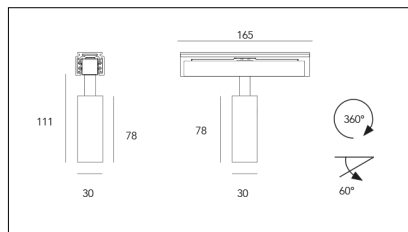

# MACROLUX

Article code	Article	Colour	Light Temperature (°K)	Beam angle (°)	Watt (W)
139.6178.00.2	MINI/TRACK/ME_648/26°-2 5W	Black (2)	3000	26	5,5
139.6178.00.2700.2	MINI/TRACK/ME_648/26°-2 5W 2700°K	Black (2)	2700	26	5,5
139.6178.00.4000.2	*MINI/TRACK/ME_648	Black (2)	4000	26	5,5
139.6178.03.2	MINI/TRACK/ME_648/26°-2 5W DALI	Black (2)	3000	26	5,5
139.6178.03.2700.2	MINI/TRACK/ME_648/26°-2 5W 2700°K DALI	Black (2)	2700	26	5,5
139.6178.03.4000.2	*MINI/TRACK/ME_648	Black (2)	4000	26	5,5

Article code	Article	Colour	Light Temperature (°K)	Beam angle (°)	Watt (W)
139.6178.00.2700.4	*MINI/TRACK/ME_648	White (4)	2700	26	5,5
139.6178.00.4	MINI/TRACK/ME_648/26°-4 5W	White (4)	3000	26	5,5
139.6178.00.4000.4	*MINI/TRACK/ME_648	White (4)	4000	26	5,5
139.6178.03.2700.4	*MINI/TRACK/ME_648	White (4)	2700	26	5,5
139.6178.03.4	MINI/TRACK/ME_648/26°-4 5W DALI	White (4)	3000	26	5,5
139.6178.03.4000.4	*MINI/TRACK/ME_648	White (4)	4000	26	5,5

Article code	Article	Colour	Light Temperature (°K)	Beam angle (°)	Watt (W)
139.6178.00.2700.96	*MINI/TRACK/ME_648	Bronze (96)	2700	26	5,5
139.6178.00.4000.96	*MINI/TRACK/ME_648	Bronze (96)	4000	26	5,5
139.6178.00.96	MINI/TRACK/ME_648/26°-96 5W	Bronze (96)	3000	26	5,5
139.6178.03.2700.96	*MINI/TRACK/ME_648	Bronze (96)	2700	26	5,5
139.6178.03.4000.96	*MINI/TRACK/ME_648	Bronze (96)	4000	26	5,5
139.6178.03.96	MINI/TRACK/ME_648/26°-96 5W DALI	Bronze (96)	3000	26	5,5