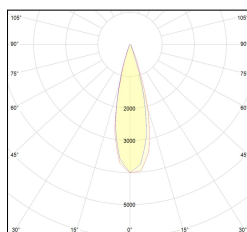

# MACROLUX

Article code	Article	Colour	Light Temperature (°K)	Beam angle (°)	Watt (W)
139.6178.00.2	MINI/TRACK/ME_648/26°-2 5W	Black (2)	3000	26	5,5
139.6178.00.2700.2	MINI/TRACK/ME_648/26°-2 5W 2700°K	Black (2)	2700	26	5,5
139.6178.00.4000.2	*MINI/TRACK/ME_648	Black (2)	4000	26	5,5
139.6178.03.2	MINI/TRACK/ME_648/26°-2 5W DALI	Black (2)	3000	26	5,5
139.6178.03.2700.2	MINI/TRACK/ME_648/26°-2 5W 2700°K DALI	Black (2)	2700	26	5,5
139.6178.03.4000.2	*MINI/TRACK/ME_648	Black (2)	4000	26	5,5

Article code	Article	Colour	Light Temperature (°K)	Beam angle (°)	Watt (W)
139.6178.00.2700.4	*MINI/TRACK/ME_648	White (4)	2700	26	5,5
139.6178.00.4	MINI/TRACK/ME_648/26°-4 5W	White (4)	3000	26	5,5
139.6178.00.4000.4	*MINI/TRACK/ME_648	White (4)	4000	26	5,5
139.6178.03.2700.4	*MINI/TRACK/ME_648	White (4)	2700	26	5,5
139.6178.03.4	MINI/TRACK/ME_648/26°-4 5W DALI	White (4)	3000	26	5,5
139.6178.03.4000.4	*MINI/TRACK/ME_648	White (4)	4000	26	5,5