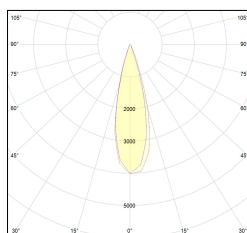

# MACROLUX

Article code	Article	Colour	Light Temperature (°K)	Beam angle (°)	Watt (W)
139.6178.00.2	MINI/TRACK/ME_648/26°-2 5W	Black (2)	3000	26	5,5
139.6178.00.2700.2	MINI/TRACK/ME_648/26°-2 5W 2700°K	Black (2)	2700	26	5,5
139.6178.00.4000.2	*MINI/TRACK/ME_648	Black (2)	4000	26	5,5
139.6178.03.2	MINI/TRACK/ME_648/26°-2 5W DALI	Black (2)	3000	26	5,5
139.6178.03.2700.2	MINI/TRACK/ME_648/26°-2 5W 2700°K DALI	Black (2)	2700	26	5,5
139.6178.03.4000.2	*MINI/TRACK/ME_648	Black (2)	4000	26	5,5

Article code	Article	Colour	Light Temperature (°K)	Beam angle (°)	Watt (W)
139.6178.00.2700.4	*MINI/TRACK/ME_648	White (4)	2700	26	5,5
139.6178.00.4	MINI/TRACK/ME_648/26°-4 5W	White (4)	3000	26	5,5
139.6178.00.4000.4	*MINI/TRACK/ME_648	White (4)	4000	26	5,5
139.6178.03.2700.4	*MINI/TRACK/ME_648	White (4)	2700	26	5,5
139.6178.03.4	MINI/TRACK/ME_648/26°-4 5W DALI	White (4)	3000	26	5,5
139.6178.03.4000.4	*MINI/TRACK/ME_648	White (4)	4000	26	5,5