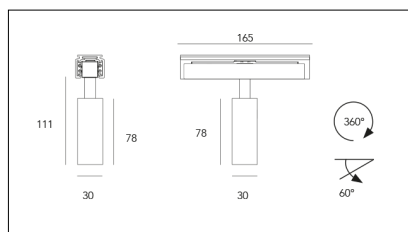

# MACROLUX

Article code	Article	Colour	Light Temperature (°K)	Beam angle (°)	Watt (W)
139.6178.00.2	MINI/TRACK/ME_648/26°-2 5W	Black (2)	3000	26	5,5
139.6178.00.2700.2	MINI/TRACK/ME_648/26°-2 5W 2700°K	Black (2)	2700	26	5,5
139.6178.00.4000.2	*MINI/TRACK/ME_648	Black (2)	4000	26	5,5
139.6178.03.2	MINI/TRACK/ME_648/26°-2 5W DALI	Black (2)	3000	26	5,5
139.6178.03.2700.2	MINI/TRACK/ME_648/26°-2 5W 2700°K DALI	Black (2)	2700	26	5,5
139.6178.03.4000.2	*MINI/TRACK/ME_648	Black (2)	4000	26	5,5

Article code	Article	Colour	Light Temperature (°K)	Beam angle (°)	Watt (W)
139.6178.00.2700.4	*MINI/TRACK/ME_648	White (4)	2700	26	5,5
139.6178.00.4	MINI/TRACK/ME_648/26°-4 5W	White (4)	3000	26	5,5
139.6178.00.4000.4	*MINI/TRACK/ME_648	White (4)	4000	26	5,5
139.6178.03.2700.4	*MINI/TRACK/ME_648	White (4)	2700	26	5,5
139.6178.03.4	MINI/TRACK/ME_648/26°-4 5W DALI	White (4)	3000	26	5,5
139.6178.03.4000.4	*MINI/TRACK/ME_648	White (4)	4000	26	5,5

Article code	Article	Colour	Light Temperature (°K)	Beam angle (°)	Watt (W)
139.6178.00.2700.96	*MINI/TRACK/ME_648	Bronze (96)	2700	26	5,5
139.6178.00.4000.96	*MINI/TRACK/ME_648	Bronze (96)	4000	26	5,5
139.6178.00.96	MINI/TRACK/ME_648/26°-96 5W	Bronze (96)	3000	26	5,5
139.6178.03.2700.96	*MINI/TRACK/ME_648	Bronze (96)	2700	26	5,5
139.6178.03.4000.96	*MINI/TRACK/ME_648	Bronze (96)	4000	26	5,5
139.6178.03.96	MINI/TRACK/ME_648/26°-96 5W DALI	Bronze (96)	3000	26	5,5