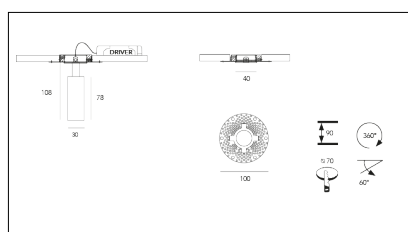

MACROLUX

Article code	Article	Colour	Light Temperature (°K)	Watt (W)
139.0078.05.2	MINI/M5/26°-2	Black (2)	3000	5,5
139.0078.05.2700.2	*MINI/M5/26°-2	Black (2)	2700	5,5
139.0078.05.4000.2	*MINI/M5/26°-2	Black (2)	4000	5,5
139.0078.0510.2	*MINI/M5/26°-2 DALI	Black (2)	3000	5,5
139.0078.0510.2700.2	*MINI/M5/26°-2 DALI	Black (2)	2700	5,5
139.0078.0510.4000.2	*MINI/M5/26°-2 DALI	Black (2)	4000	5,5

Article code	Article	Colour	Light Temperature (°K)	Watt (W)
139.0078.05.2700.4	*MINI/M5/26°-4	White (4)	2700	5,5
139.0078.05.4	MINI/M5/26°-4	White (4)	3000	5,5
139.0078.05.4000.4	*MINI/M5/26°-2	White (4)	4000	5,5
139.0078.0510.2700.4	*MINI/M5/26°-4 DALI	White (4)	2700	5,5
139.0078.0510.4	*MINI/M5/26°-4 DALI	White (4)	3000	5,5
139.0078.0510.4000.4	*MINI/M5/26°-4 DALI	White (4)	4000	5,5

Article code	Article	Colour	Light Temperature (°K)	Watt (W)
139.0078.05.2700.296	*MINI/M5/26°-296	Black/Bronze (296)	2700	5,5
139.0078.05.296	MINI/M5/26°-296	Black/Bronze (296)	3000	5,5
139.0078.05.4000.296	*MINI/M5/26°-296	Black/Bronze (296)	4000	5,5
139.0078.0510.2700.296	*MINI/M5/26°-296 DALI	Black/Bronze (296)	2700	5,5
139.0078.0510.296	*MINI/M5/26°-296 DALI	Black/Bronze (296)	3000	5,5
139.0078.0510.4000.296	*MINI/M5/26°-296 DALI	Black/Bronze (296)	4000	5,5

Article code	Article	Colour	Light Temperature (°K)	Watt (W)
139.0078.05.2700.496	*MINI/M5/26°-496	White/Bronze (496)	2700	5,5
139.0078.05.4000.496	*MINI/M5/26°-496	White/Bronze (496)	4000	5,5
139.0078.05.496	*MINI/M5/26°-496	White/Bronze (496)	3000	5,5
139.0078.0510.2700.496	*MINI/M5/26°-496 DALI	White/Bronze (496)	2700	5,5
139.0078.0510.4000.496	*MINI/M5/26°-496 DALI	White/Bronze (496)	4000	5,5
139.0078.0510.496	*MINI/M5/26°-496 DALI	White/Bronze (496)	3000	5,5