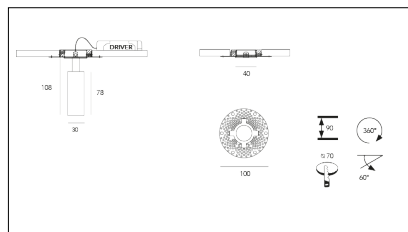

MACROLUX

Article code	Article	Colour	Light Temperature (°K)	Watt (W)
139.0078.05.2	MINI/M5/26°-2	Black (2)	3000	5,5
139.0078.05.2700.2	*MINI/M5/26°-2	Black (2)	2700	5,5
139.0078.05.4000.2	*MINI/M5/26°-2	Black (2)	4000	5,5
139.0078.0510.2	*MINI/M5/26°-2 DALI	Black (2)	3000	5,5
139.0078.0510.2700.2	*MINI/M5/26°-2 DALI	Black (2)	2700	5,5
139.0078.0510.4000.2	*MINI/M5/26°-2 DALI	Black (2)	4000	5,5

Article code	Article	Colour	Light Temperature (°K)	Watt (W)
139.0078.05.2700.4	*MINI/M5/26°-4	White (4)	2700	5,5
139.0078.05.4	MINI/M5/26°-4	White (4)	3000	5,5
139.0078.05.4000.4	*MINI/M5/26°-2	White (4)	4000	5,5
139.0078.0510.2700.4	*MINI/M5/26°-4 DALI	White (4)	2700	5,5
139.0078.0510.4	*MINI/M5/26°-4 DALI	White (4)	3000	5,5
139.0078.0510.4000.4	*MINI/M5/26°-4 DALI	White (4)	4000	5,5

Article code	Article	Colour	Light Temperature (°K)	Watt (W)
139.0078.05.2700.296	*MINI/M5/26°-296	Black/Bronze (296)	2700	5,5
139.0078.05.296	MINI/M5/26°-296	Black/Bronze (296)	3000	5,5
139.0078.05.4000.296	*MINI/M5/26°-296	Black/Bronze (296)	4000	5,5
139.0078.0510.2700.296	*MINI/M5/26°-296 DALI	Black/Bronze (296)	2700	5,5
139.0078.0510.296	*MINI/M5/26°-296 DALI	Black/Bronze (296)	3000	5,5
139.0078.0510.4000.296	*MINI/M5/26°-296 DALI	Black/Bronze (296)	4000	5,5

Article code	Article	Colour	Light Temperature (°K)	Watt (W)
139.0078.05.2700.496	*MINI/M5/26°-496	White/Bronze (496)	2700	5,5
139.0078.05.4000.496	*MINI/M5/26°-496	White/Bronze (496)	4000	5,5
139.0078.05.496	*MINI/M5/26°-496	White/Bronze (496)	3000	5,5
139.0078.0510.2700.496	*MINI/M5/26°-496 DALI	White/Bronze (496)	2700	5,5
139.0078.0510.4000.496	*MINI/M5/26°-496 DALI	White/Bronze (496)	4000	5,5
139.0078.0510.496	*MINI/M5/26°-496 DALI	White/Bronze (496)	3000	5,5