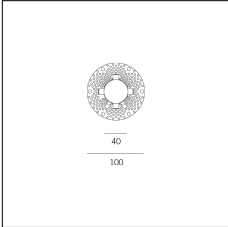

MACROLUX

Article code	Article	Colour	Light Temperature (°K)	Watt (W)
139.0078.05.2	MINI/M5/26°-2	Black (2)	3000	5,5
139.0078.05.2700.2	*MINI/M5/26°-2	Black (2)	2700	5,5
139.0078.05.4000.2	*MINI/M5/26°-2	Black (2)	4000	5,5
139.0078.0510.2	*MINI/M5/26°-2 DALI	Black (2)	3000	5,5
139.0078.0510.2700.2	*MINI/M5/26°-2 DALI	Black (2)	2700	5,5
139.0078.0510.4000.2	*MINI/M5/26°-2 DALI	Black (2)	4000	5,5

Article code	Article	Colour	Light Temperature (°K)	Watt (W)
139.0078.05.2700.4	*MINI/M5/26°-4	White (4)	2700	5,5
139.0078.05.4	MINI/M5/26°-4	White (4)	3000	5,5
139.0078.05.4000.4	*MINI/M5/26°-2	White (4)	4000	5,5
139.0078.0510.2700.4	*MINI/M5/26°-4 DALI	White (4)	2700	5,5
139.0078.0510.4	*MINI/M5/26°-4 DALI	White (4)	3000	5,5
139.0078.0510.4000.4	*MINI/M5/26°-4 DALI	White (4)	4000	5,5

Article code	Article	Colour	Light Temperature (°K)	Watt (W)
139.0078.05.2700.296	*MINI/M5/26°-296	Black/Bronze (296)	2700	5,5
139.0078.05.296	MINI/M5/26°-296	Black/Bronze (296)	3000	5,5
139.0078.05.4000.296	*MINI/M5/26°-296	Black/Bronze (296)	4000	5,5
139.0078.0510.2700.296	*MINI/M5/26°-296 DALI	Black/Bronze (296)	2700	5,5
139.0078.0510.296	*MINI/M5/26°-296 DALI	Black/Bronze (296)	3000	5,5
139.0078.0510.4000.296	*MINI/M5/26°-296 DALI	Black/Bronze (296)	4000	5,5

Article code	Article	Colour	Light Temperature (°K)	Watt (W)
139.0078.05.2700.496	*MINI/M5/26°-496	White/Bronze (496)	2700	5,5
139.0078.05.4000.496	*MINI/M5/26°-496	White/Bronze (496)	4000	5,5
139.0078.05.496	*MINI/M5/26°-496	White/Bronze (496)	3000	5,5
139.0078.0510.2700.496	*MINI/M5/26°-496 DALI	White/Bronze (496)	2700	5,5
139.0078.0510.4000.496	*MINI/M5/26°-496 DALI	White/Bronze (496)	4000	5,5
139.0078.0510.496	*MINI/M5/26°-496 DALI	White/Bronze (496)	3000	5,5