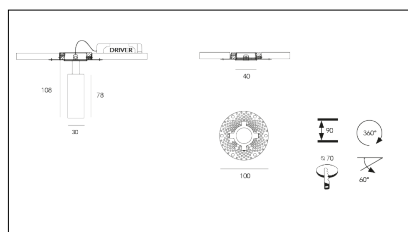

MACROLUX

Article code	Article	Colour	Light Temperature (°K)	Watt (W)
139.0078.05.2	MINI/M5/26°-2	Black (2)	3000	5,5
139.0078.05.2700.2	*MINI/M5/26°-2	Black (2)	2700	5,5
139.0078.05.4000.2	*MINI/M5/26°-2	Black (2)	4000	5,5
139.0078.0510.2	*MINI/M5/26°-2 DALI	Black (2)	3000	5,5
139.0078.0510.2700.2	*MINI/M5/26°-2 DALI	Black (2)	2700	5,5
139.0078.0510.4000.2	*MINI/M5/26°-2 DALI	Black (2)	4000	5,5

Article code	Article	Colour	Light Temperature (°K)	Watt (W)
139.0078.05.2700.4	*MINI/M5/26°-4	White (4)	2700	5,5
139.0078.05.4	MINI/M5/26°-4	White (4)	3000	5,5
139.0078.05.4000.4	*MINI/M5/26°-2	White (4)	4000	5,5
139.0078.0510.2700.4	*MINI/M5/26°-4 DALI	White (4)	2700	5,5
139.0078.0510.4	*MINI/M5/26°-4 DALI	White (4)	3000	5,5
139.0078.0510.4000.4	*MINI/M5/26°-4 DALI	White (4)	4000	5,5

Article code	Article	Colour	Light Temperature (°K)	Watt (W)
139.0078.05.2700.296	*MINI/M5/26°-296	Black/Bronze (296)	2700	5,5
139.0078.05.296	MINI/M5/26°-296	Black/Bronze (296)	3000	5,5
139.0078.05.4000.296	*MINI/M5/26°-296	Black/Bronze (296)	4000	5,5
139.0078.0510.2700.296	*MINI/M5/26°-296 DALI	Black/Bronze (296)	2700	5,5
139.0078.0510.296	*MINI/M5/26°-296 DALI	Black/Bronze (296)	3000	5,5
139.0078.0510.4000.296	*MINI/M5/26°-296 DALI	Black/Bronze (296)	4000	5,5

Article code	Article	Colour	Light Temperature (°K)	Watt (W)
139.0078.05.2700.496	*MINI/M5/26°-496	White/Bronze (496)	2700	5,5
139.0078.05.4000.496	*MINI/M5/26°-496	White/Bronze (496)	4000	5,5
139.0078.05.496	*MINI/M5/26°-496	White/Bronze (496)	3000	5,5
139.0078.0510.2700.496	*MINI/M5/26°-496 DALI	White/Bronze (496)	2700	5,5
139.0078.0510.4000.496	*MINI/M5/26°-496 DALI	White/Bronze (496)	4000	5,5
139.0078.0510.496	*MINI/M5/26°-496 DALI	White/Bronze (496)	3000	5,5