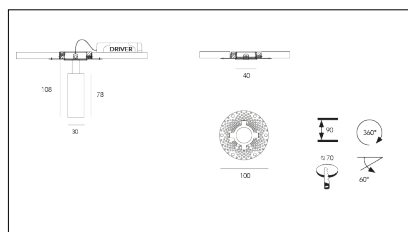

MACROLUX

Article code	Article	Colour	Light Temperature (°K)	Watt (W)
139.0078.05.2	MINI/M5/26°-2	Black (2)	3000	5,5
139.0078.05.2700.2	*MINI/M5/26°-2	Black (2)	2700	5,5
139.0078.05.4000.2	*MINI/M5/26°-2	Black (2)	4000	5,5
139.0078.0510.2	*MINI/M5/26°-2 DALI	Black (2)	3000	5,5
139.0078.0510.2700.2	*MINI/M5/26°-2 DALI	Black (2)	2700	5,5
139.0078.0510.4000.2	*MINI/M5/26°-2 DALI	Black (2)	4000	5,5

Article code	Article	Colour	Light Temperature (°K)	Watt (W)
139.0078.05.2700.4	*MINI/M5/26°-4	White (4)	2700	5,5
139.0078.05.4	MINI/M5/26°-4	White (4)	3000	5,5
139.0078.05.4000.4	*MINI/M5/26°-2	White (4)	4000	5,5
139.0078.0510.2700.4	*MINI/M5/26°-4 DALI	White (4)	2700	5,5
139.0078.0510.4	*MINI/M5/26°-4 DALI	White (4)	3000	5,5
139.0078.0510.4000.4	*MINI/M5/26°-4 DALI	White (4)	4000	5,5

Article code	Article	Colour	Light Temperature (°K)	Watt (W)
139.0078.05.2700.296	*MINI/M5/26°-296	Black/Bronze (296)	2700	5,5
139.0078.05.296	MINI/M5/26°-296	Black/Bronze (296)	3000	5,5
139.0078.05.4000.296	*MINI/M5/26°-296	Black/Bronze (296)	4000	5,5
139.0078.0510.2700.296	*MINI/M5/26°-296 DALI	Black/Bronze (296)	2700	5,5
139.0078.0510.296	*MINI/M5/26°-296 DALI	Black/Bronze (296)	3000	5,5
139.0078.0510.4000.296	*MINI/M5/26°-296 DALI	Black/Bronze (296)	4000	5,5

Article code	Article	Colour	Light Temperature (°K)	Watt (W)
139.0078.05.2700.496	*MINI/M5/26°-496	White/Bronze (496)	2700	5,5
139.0078.05.4000.496	*MINI/M5/26°-496	White/Bronze (496)	4000	5,5
139.0078.05.496	*MINI/M5/26°-496	White/Bronze (496)	3000	5,5
139.0078.0510.2700.496	*MINI/M5/26°-496 DALI	White/Bronze (496)	2700	5,5
139.0078.0510.4000.496	*MINI/M5/26°-496 DALI	White/Bronze (496)	4000	5,5
139.0078.0510.496	*MINI/M5/26°-496 DALI	White/Bronze (496)	3000	5,5